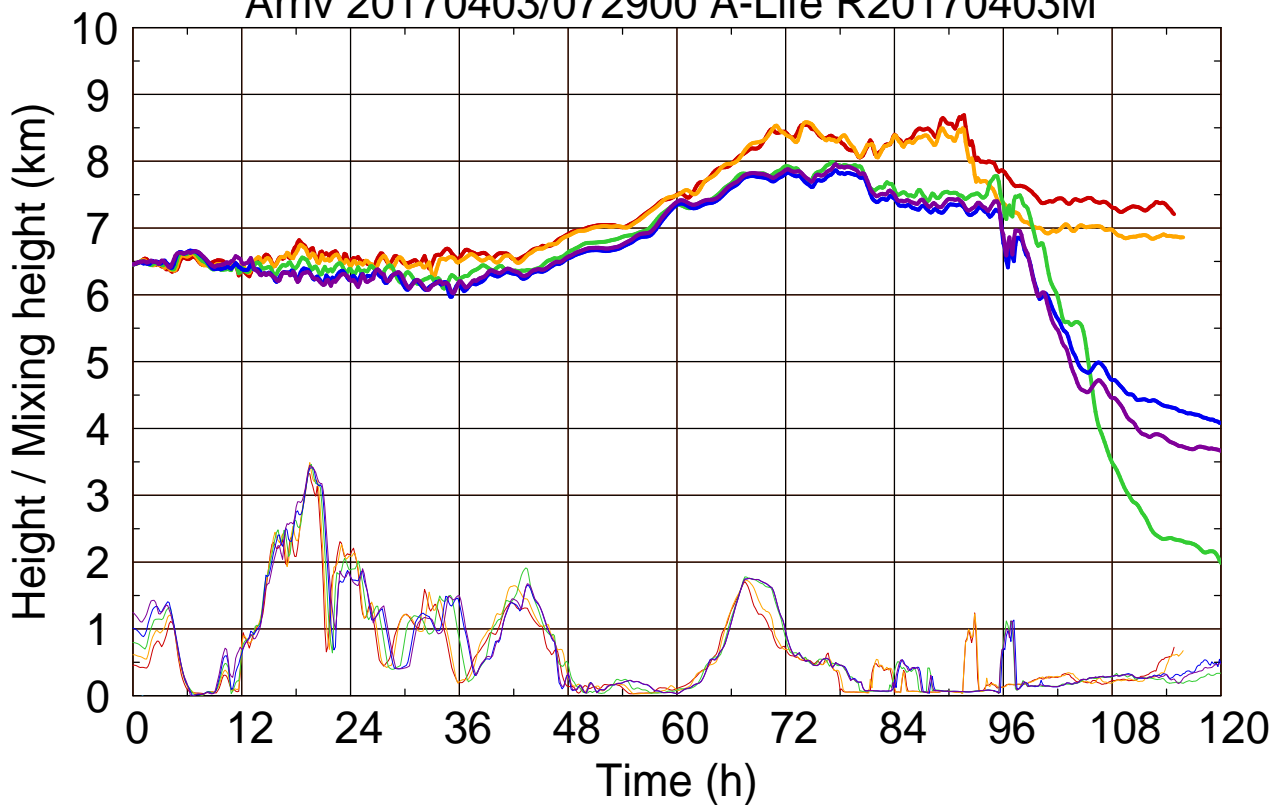

Arriv 20170403/072900 A-Life R20170403M

0 — 1 — 2 — 3 — 4 —

Arriv 20170403/072900 A-Life R20170403M

—— Height      - - - - - Mixing height

Arriv 20170403/072540 A-Life R20170403M

Arriv 20170403/072540 A-Life R20170403M