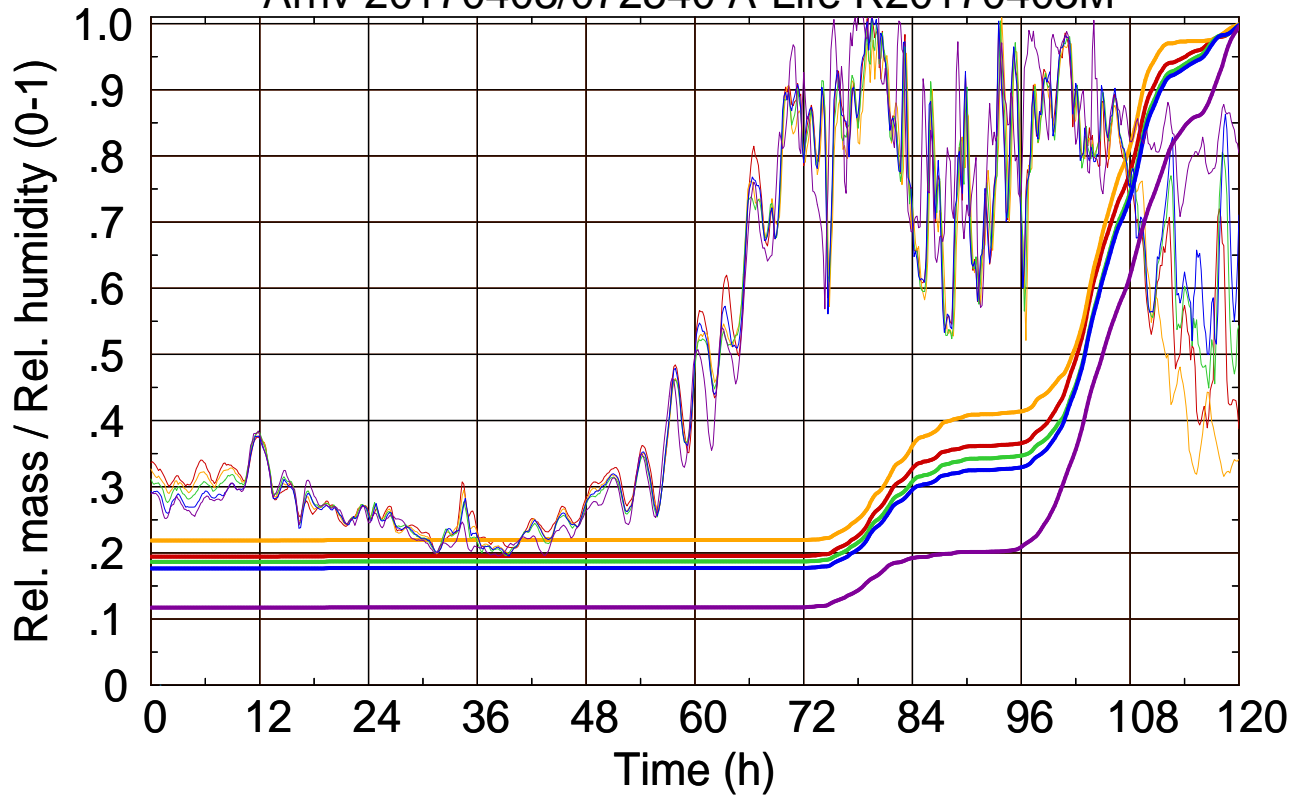

Arriv 20170403/072900 A-Life R20170403M

0 — 1 — 2 — 3 — 4 —

Arriv 20170403/072900 A-Life R20170403M

—— Height      - - - - - Mixing height

Arriv 20170403/072540 A-Life R20170403M

Arriv 20170403/072540 A-Life R20170403M