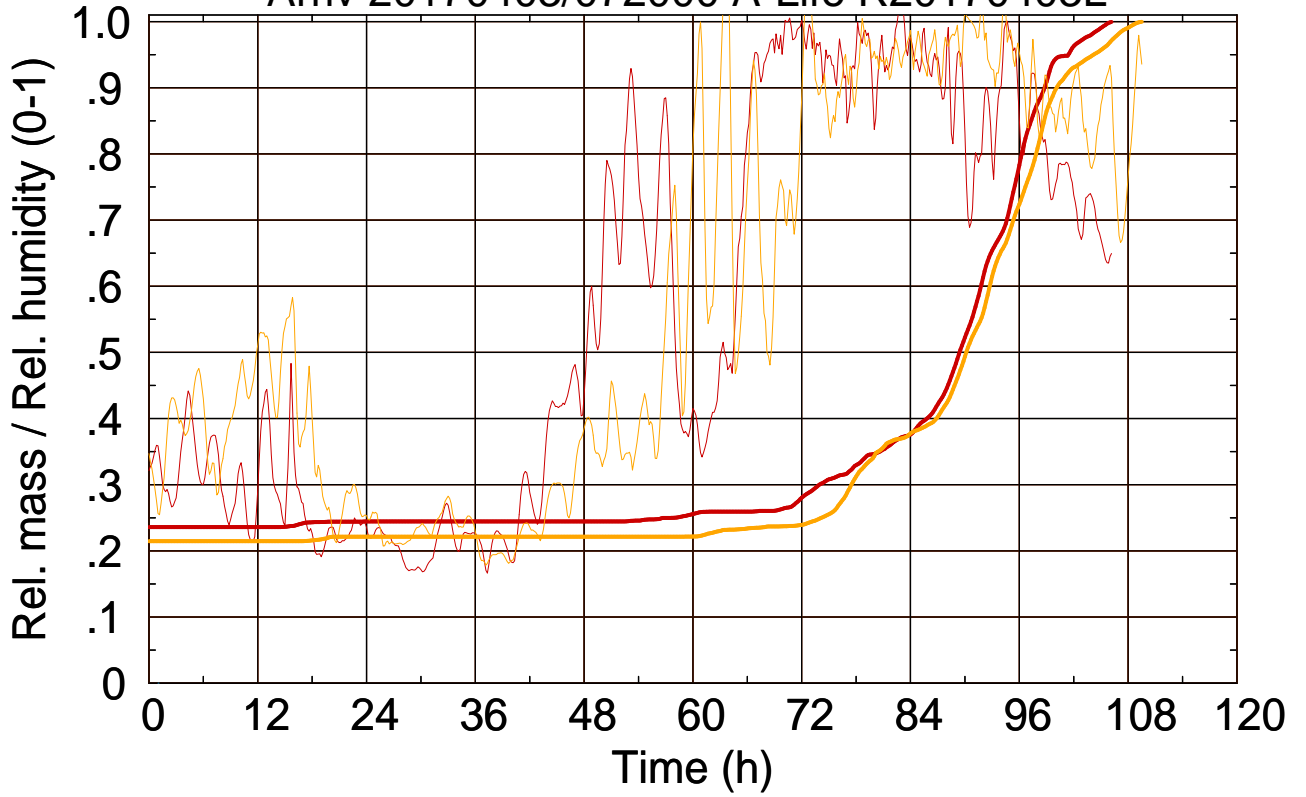

Arriv 20170403/072000 A-Life R20170403L

0 — 1 —

Arriv 20170403/072000 A-Life R20170403L

— Height

— Mixing height