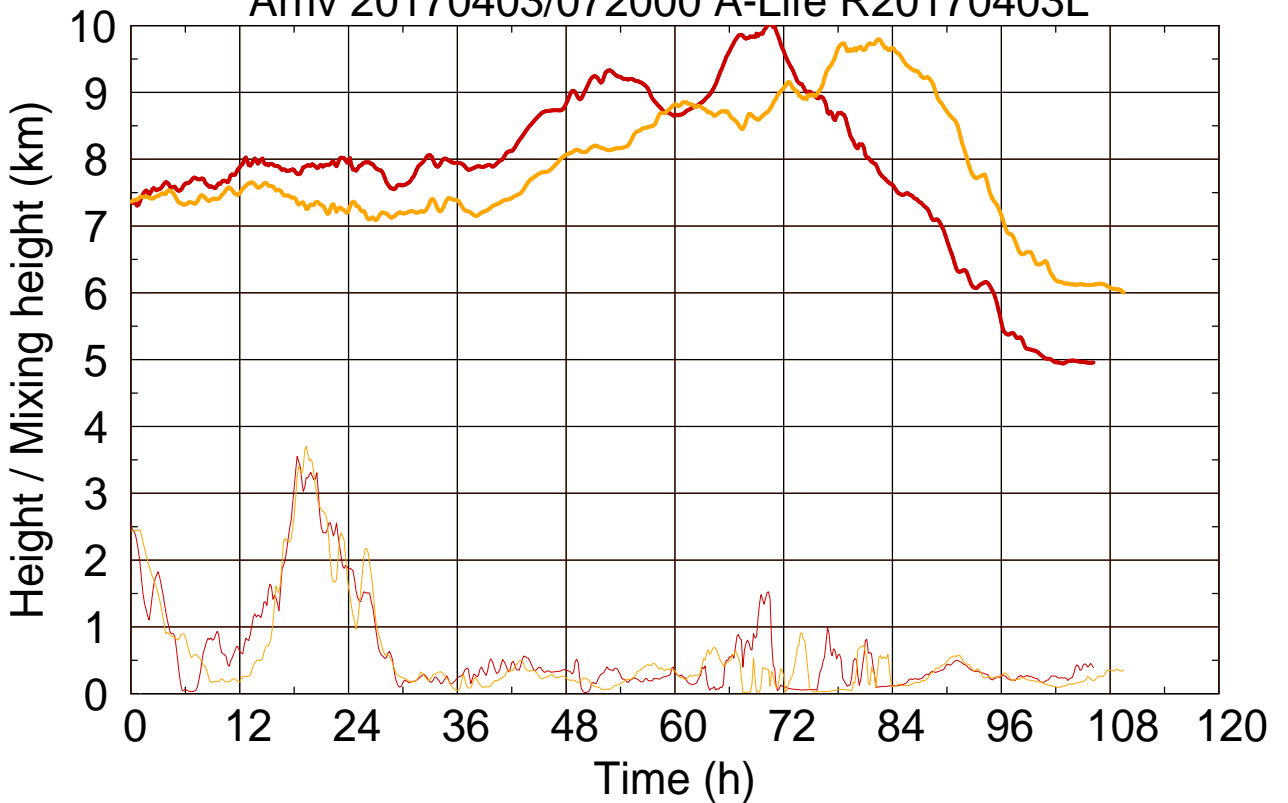

Arriv 20170403/072000 A-Life R20170403L

0 — 1 —

Arriv 20170403/072000 A-Life R20170403L

— Height

— Mixing height