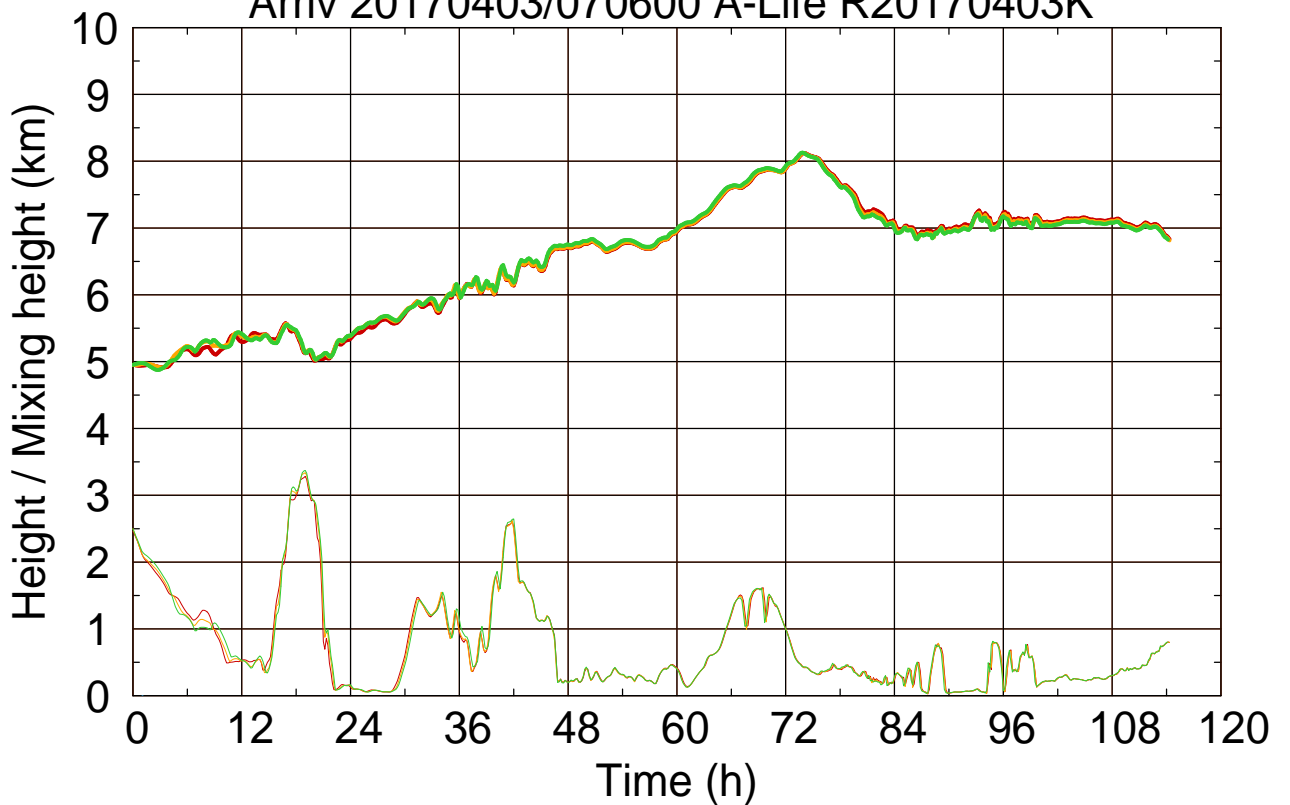

Arriv 20170403/070600 A-Life R20170403K

0 — 1 — 2 —

Arriv 20170403/070600 A-Life R20170403K

— Height — Mixing height