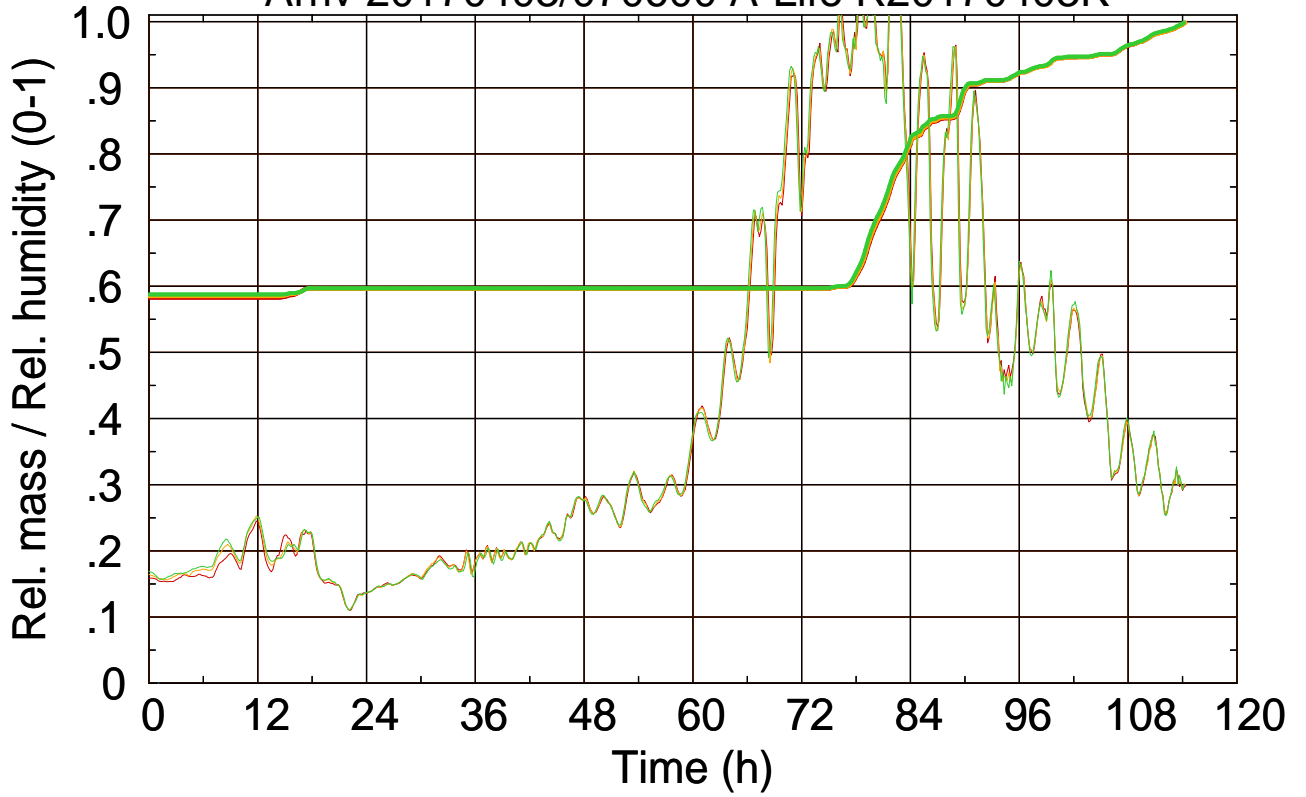

Arriv 20170403/070600 A-Life R20170403K

0 — 1 — 2 —

Arriv 20170403/070600 A-Life R20170403K

— Height — Mixing height