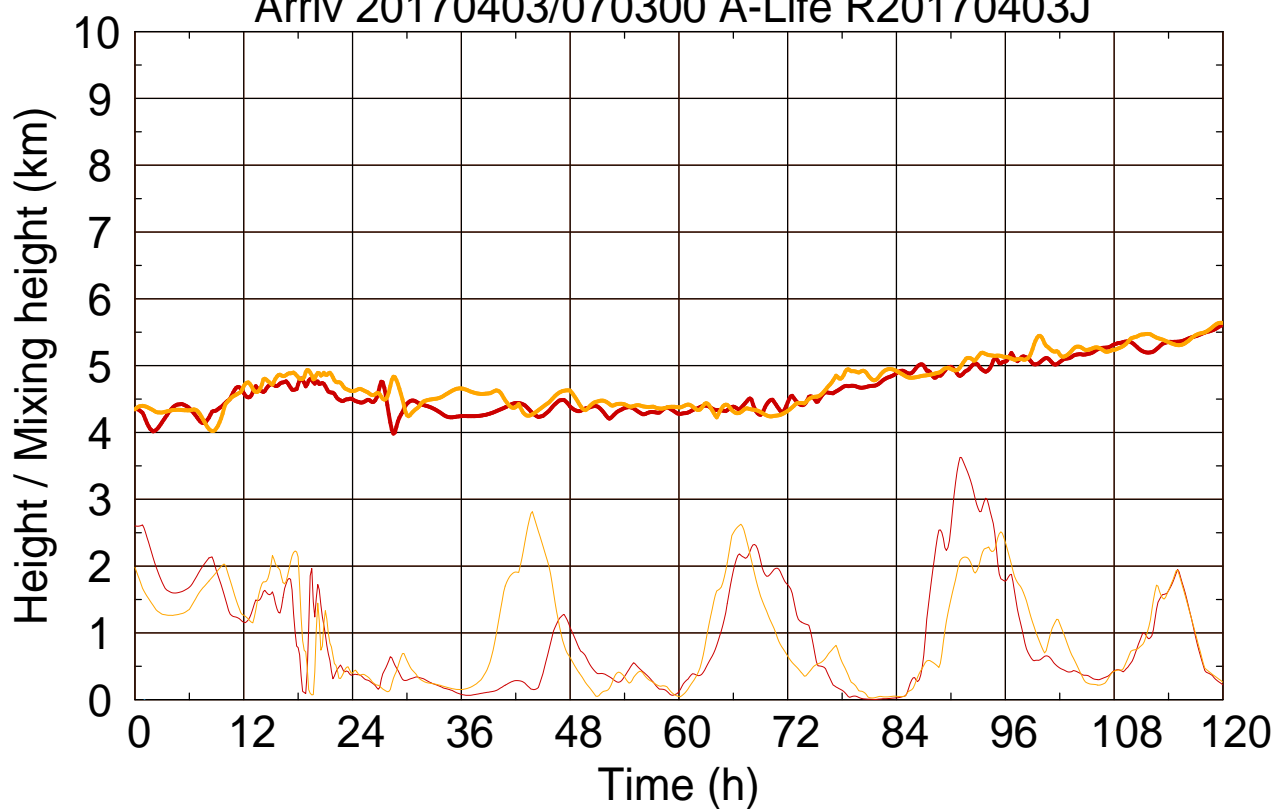

Arriv 20170403/070300 A-Life R20170403J

0 — 1

Arriv 20170403/070300 A-Life R20170403J

— Height — Mixing height