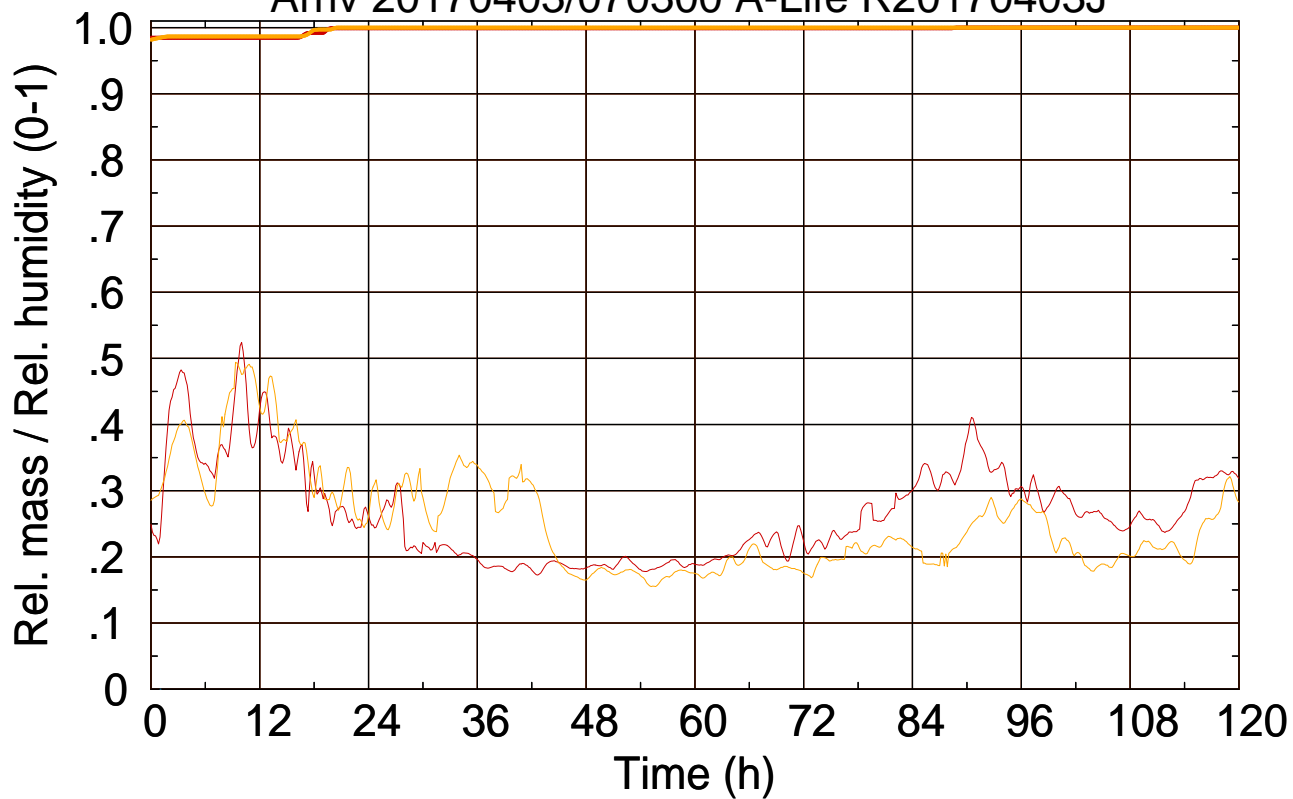

Arriv 20170403/070300 A-Life R20170403J

0 — 1

Arriv 20170403/070300 A-Life R20170403J

— Height — Mixing height