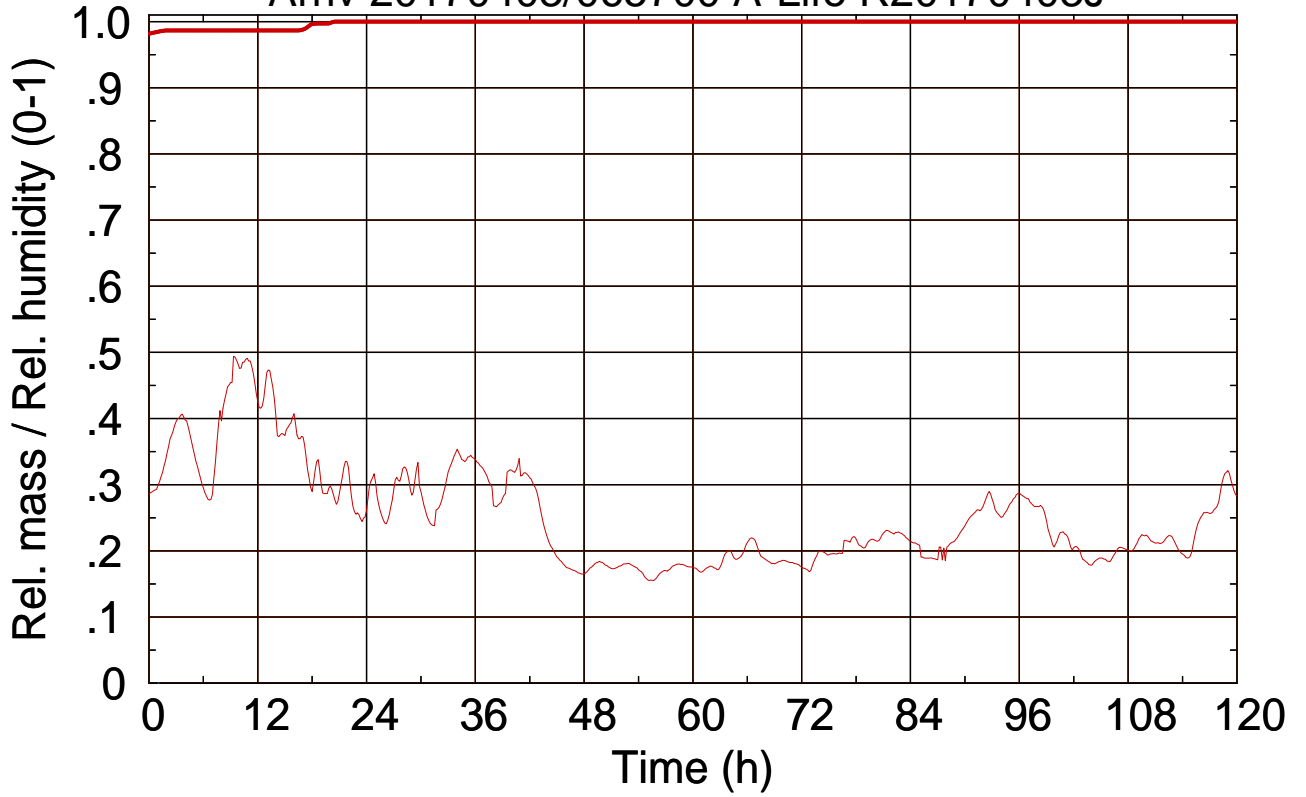

Arriv 20170403/065700 A-Life R20170403J

0 —

Arriv 20170403/065700 A-Life R20170403J

— Height

— Mixing height