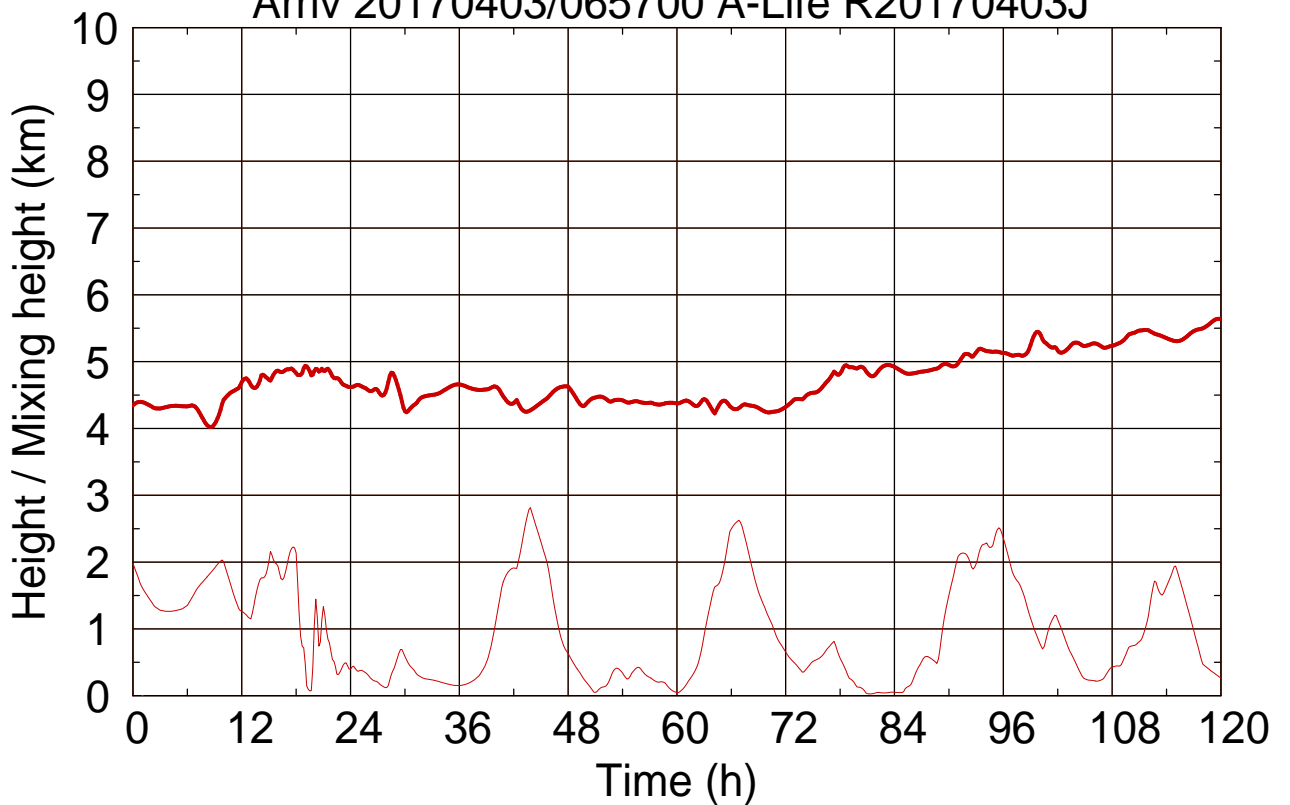

Arriv 20170403/065700 A-Life R20170403J

0 —

Arriv 20170403/065700 A-Life R20170403J

— Height

— Mixing height