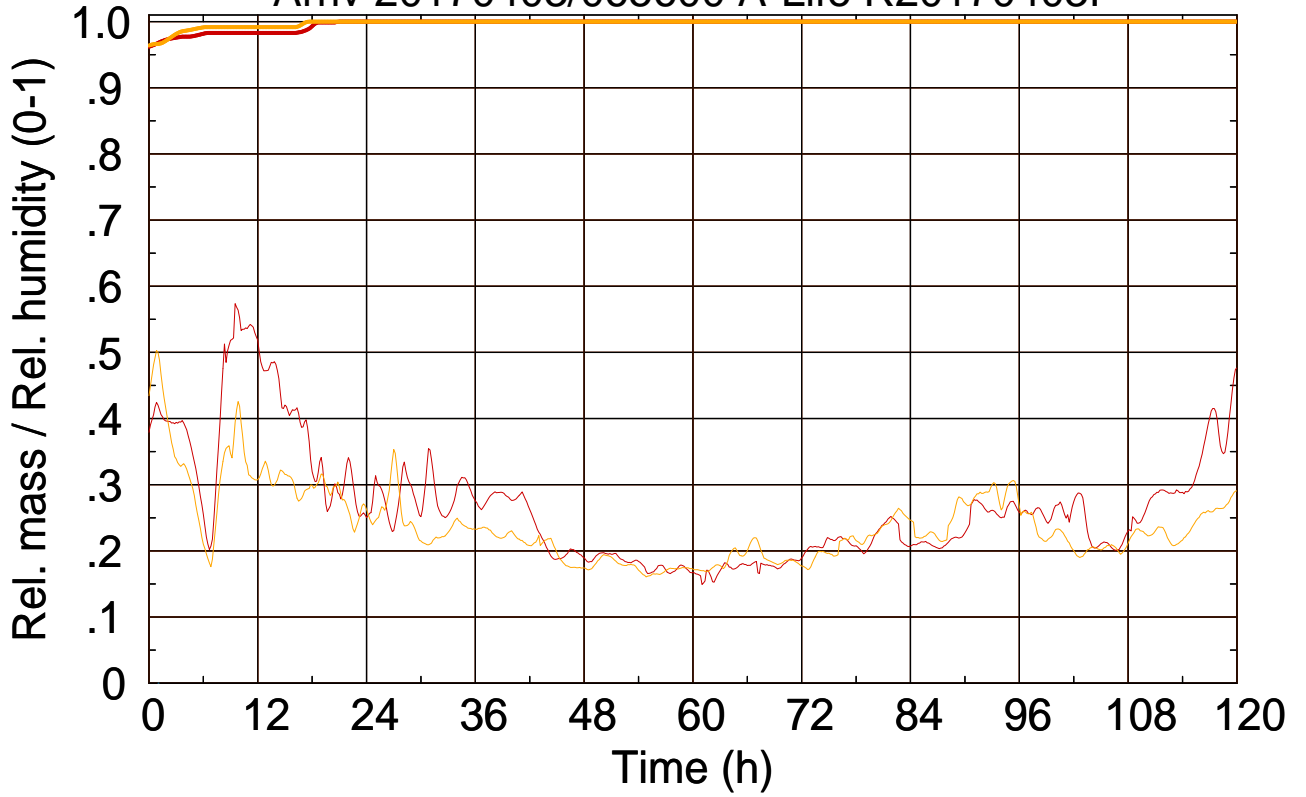

Arriv 20170403/065600 A-Life R20170403I

0 — 1 —

Arriv 20170403/065600 A-Life R20170403I

— Height

— Mixing height