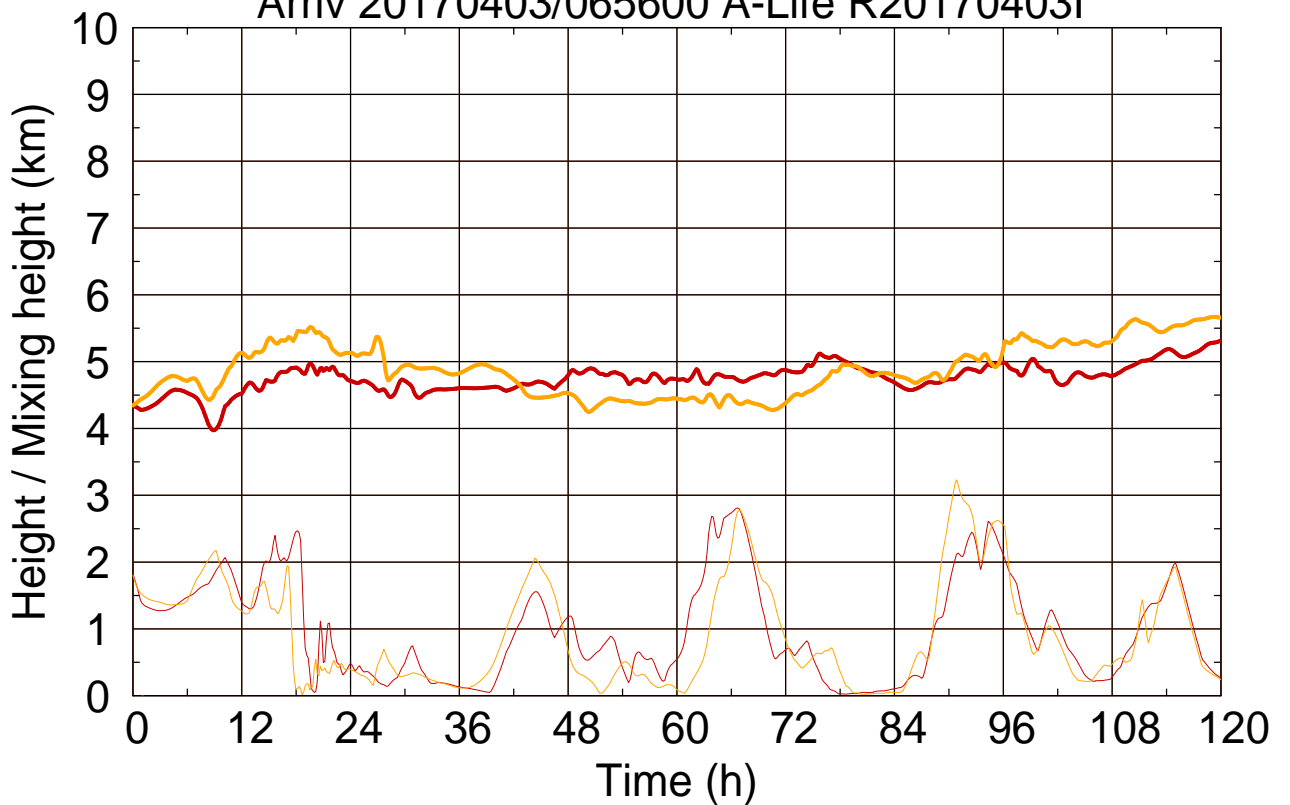

Arriv 20170403/065600 A-Life R20170403I

0 — 1 —

Arriv 20170403/065600 A-Life R20170403I

— Height

— Mixing height