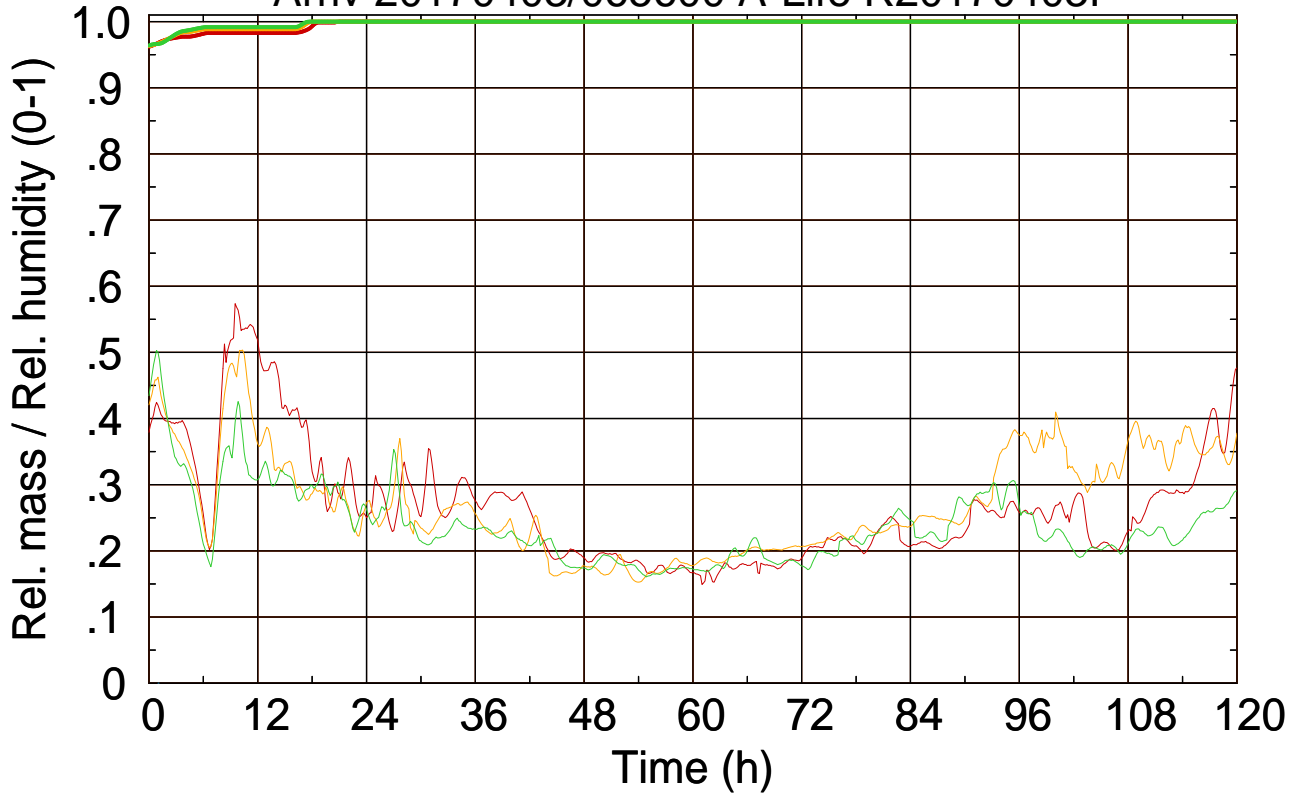

Arriv 20170403/065600 A-Life R20170403I

0 — 1 — 2 —

Arriv 20170403/065600 A-Life R20170403I

— Height — Mixing height