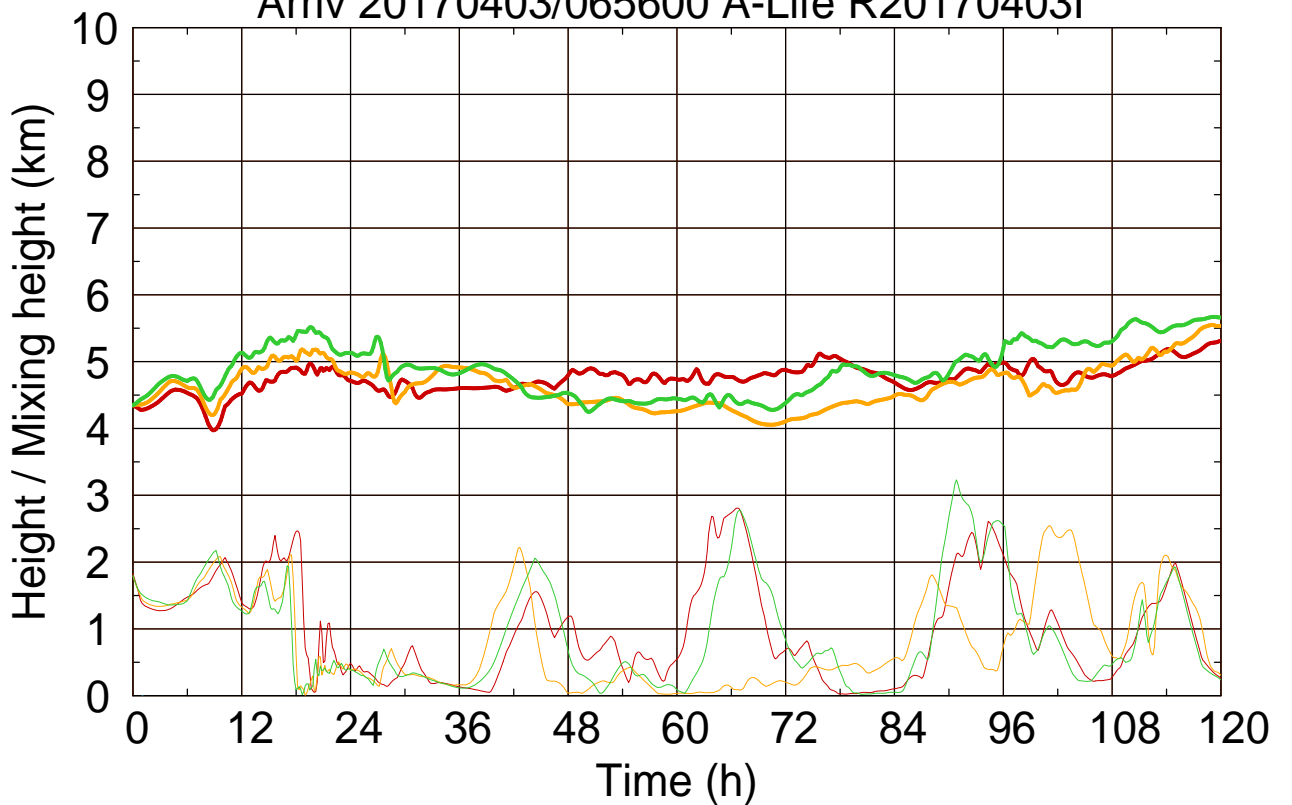

Arriv 20170403/065600 A-Life R20170403I

0 — 1 — 2 —

Arriv 20170403/065600 A-Life R20170403I

— Height — Mixing height