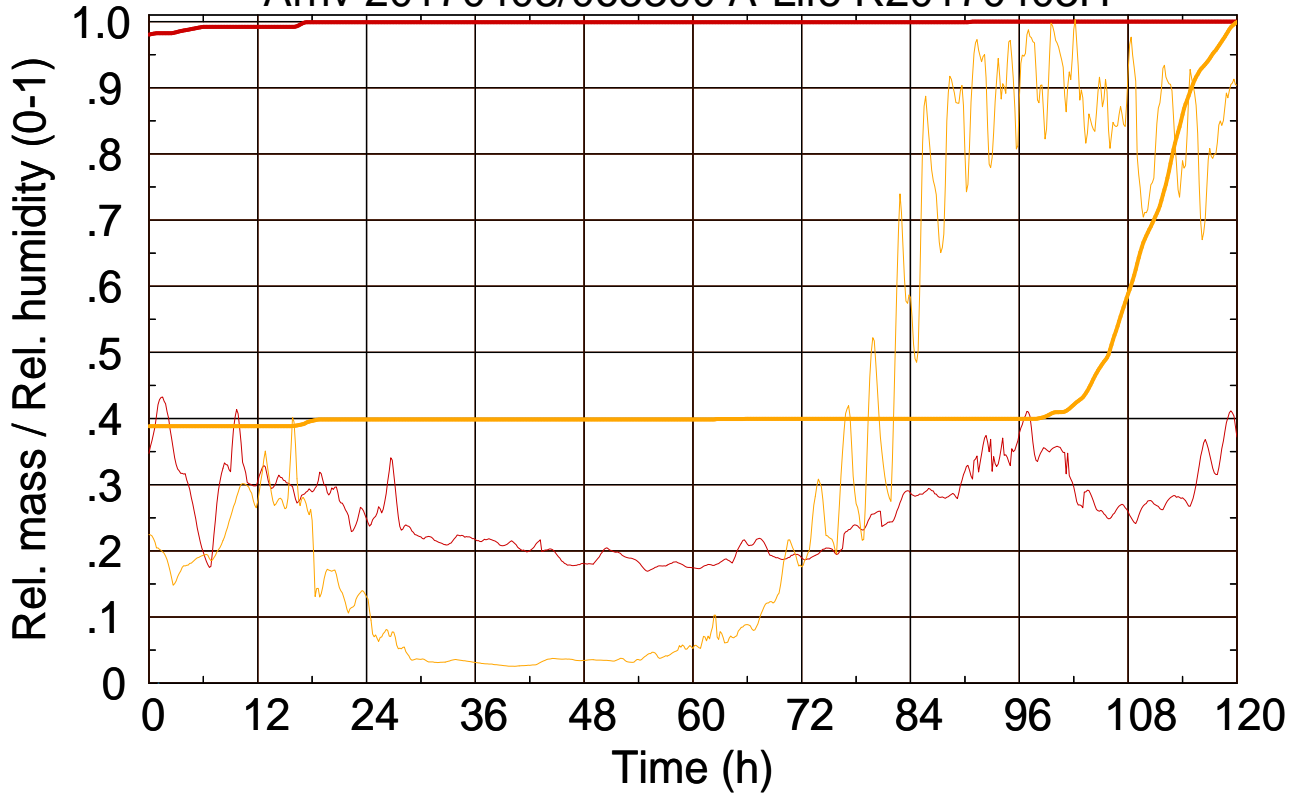

Arriv 20170403/065300 A-Life R20170403H

0 — 1 —

Arriv 20170403/065300 A-Life R20170403H

— Height

— Mixing height