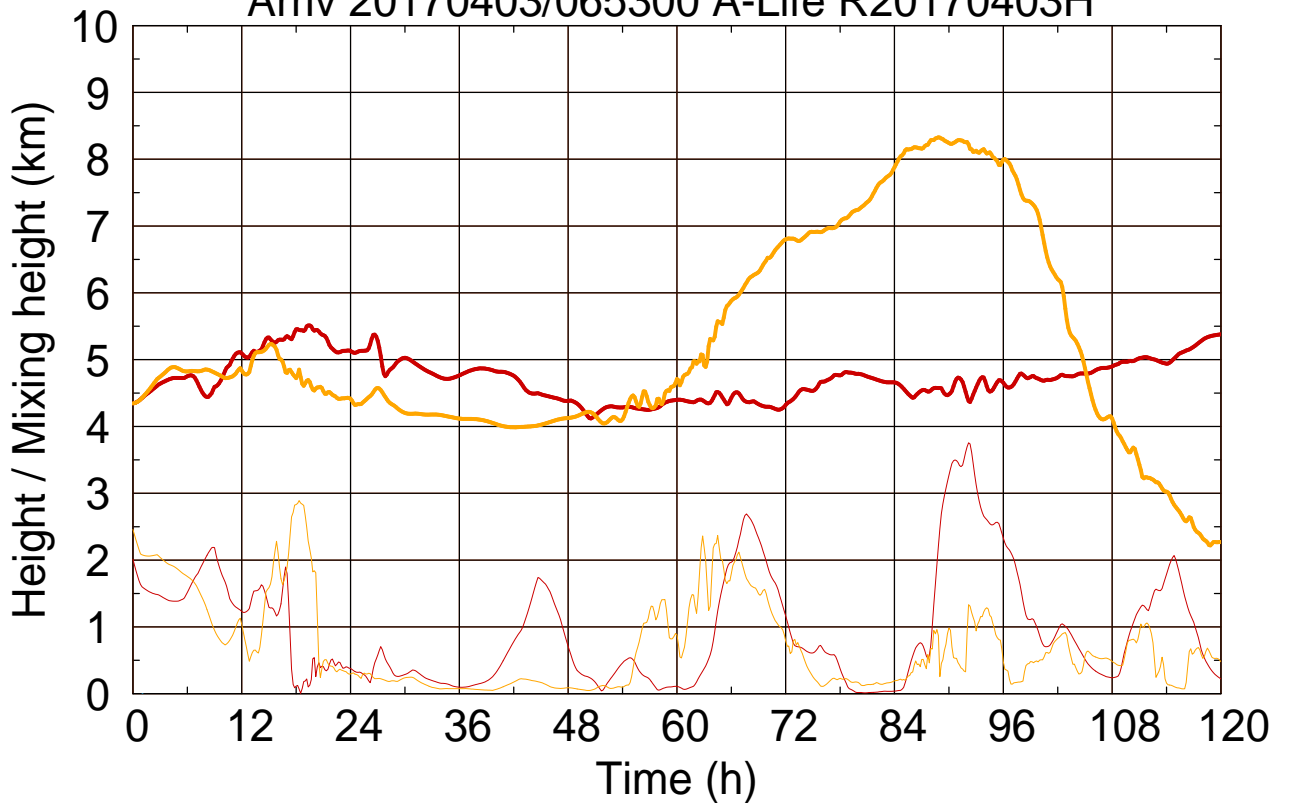

Arriv 20170403/065300 A-Life R20170403H

0 — 1 —

Arriv 20170403/065300 A-Life R20170403H

— Height

— Mixing height