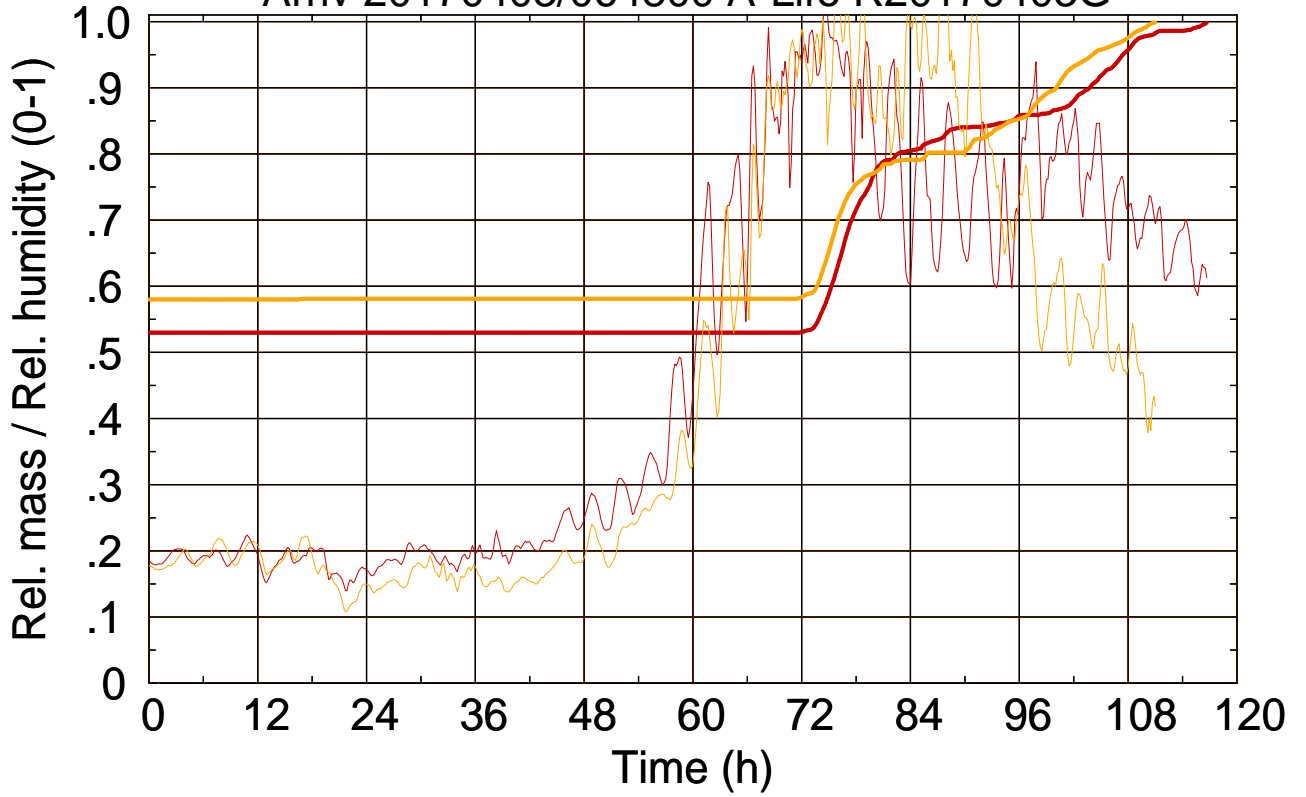

Arriv 20170403/064800 A-Life R20170403G

0 — 1 —

Arriv 20170403/064800 A-Life R20170403G

— Height

— Mixing height