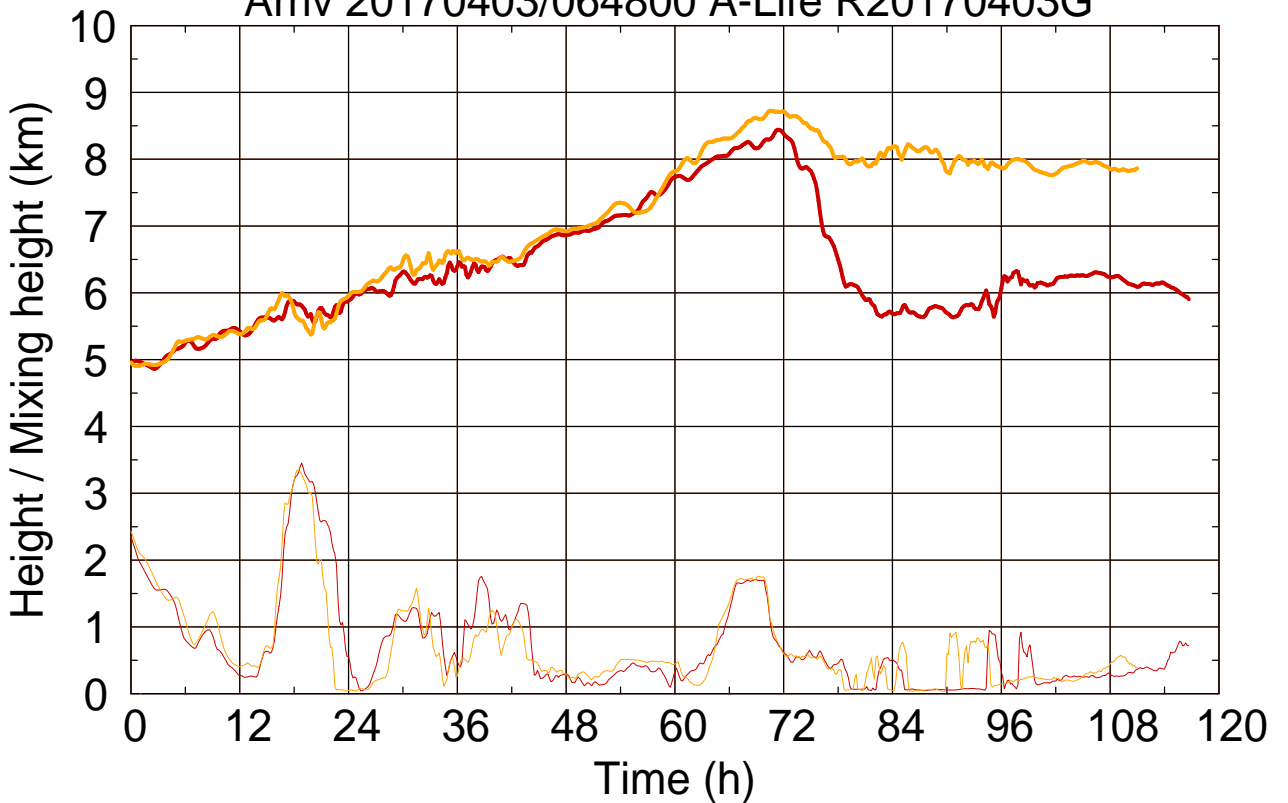

Arriv 20170403/064800 A-Life R20170403G

0 — 1 —

Arriv 20170403/064800 A-Life R20170403G

— Height

— Mixing height