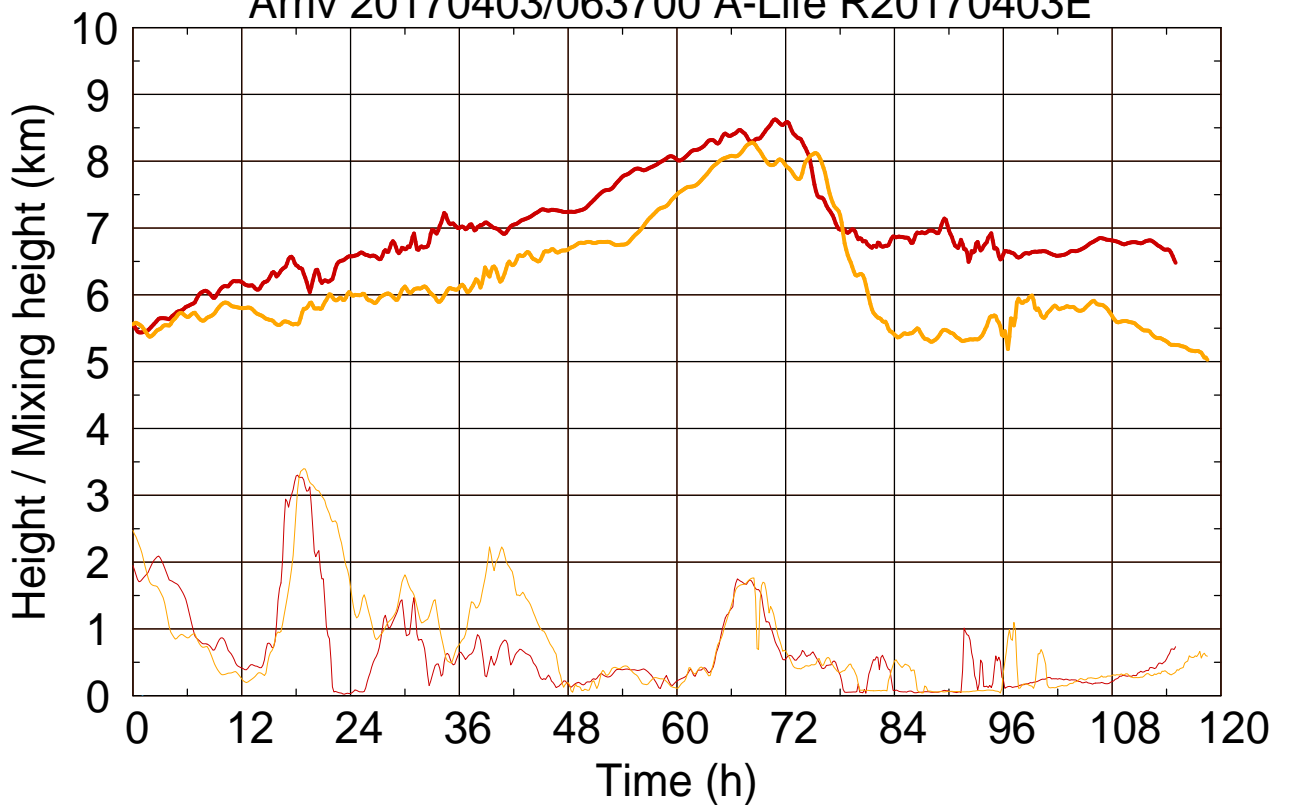

Arriv 20170403/063700 A-Life R20170403E

0 — 1 —

Arriv 20170403/063700 A-Life R20170403E

— Height

— Mixing height