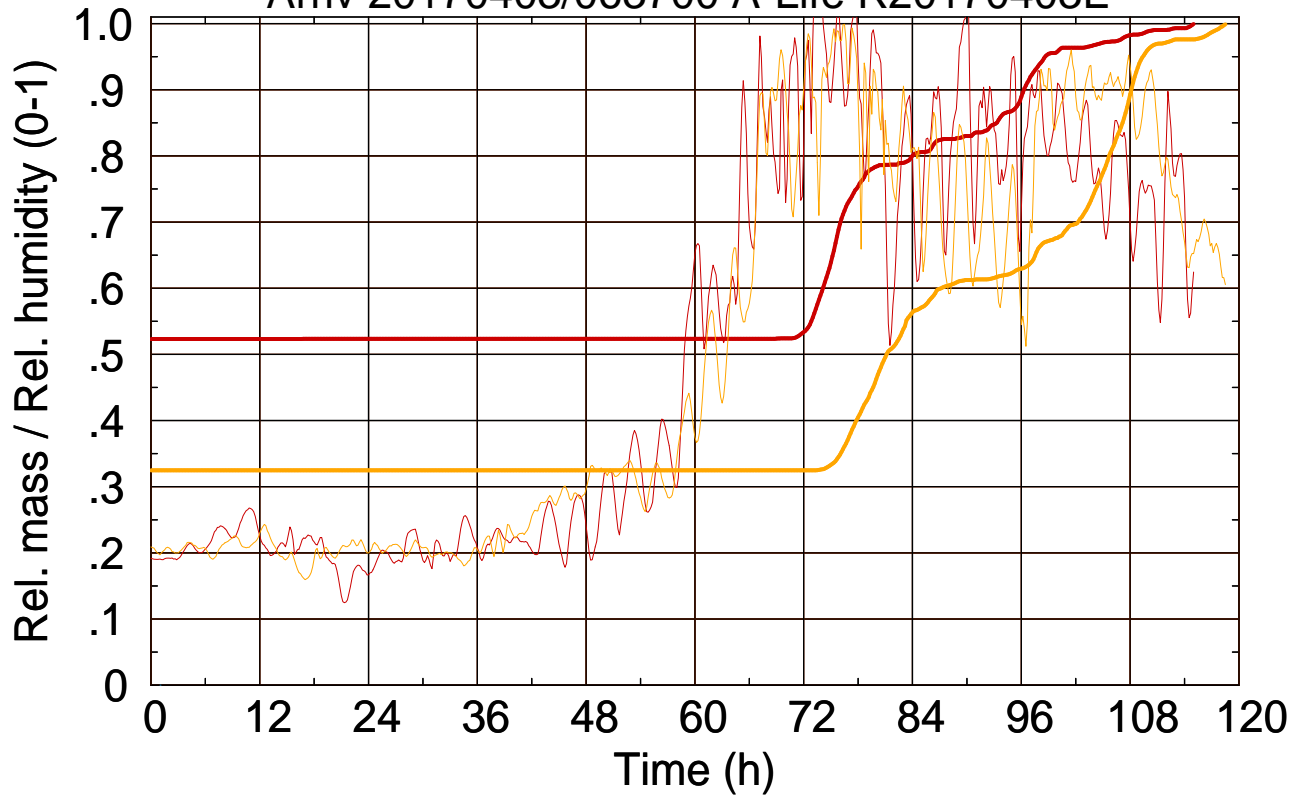

Arriv 20170403/063700 A-Life R20170403E

0 — 1 —

Arriv 20170403/063700 A-Life R20170403E

— Height

— Mixing height