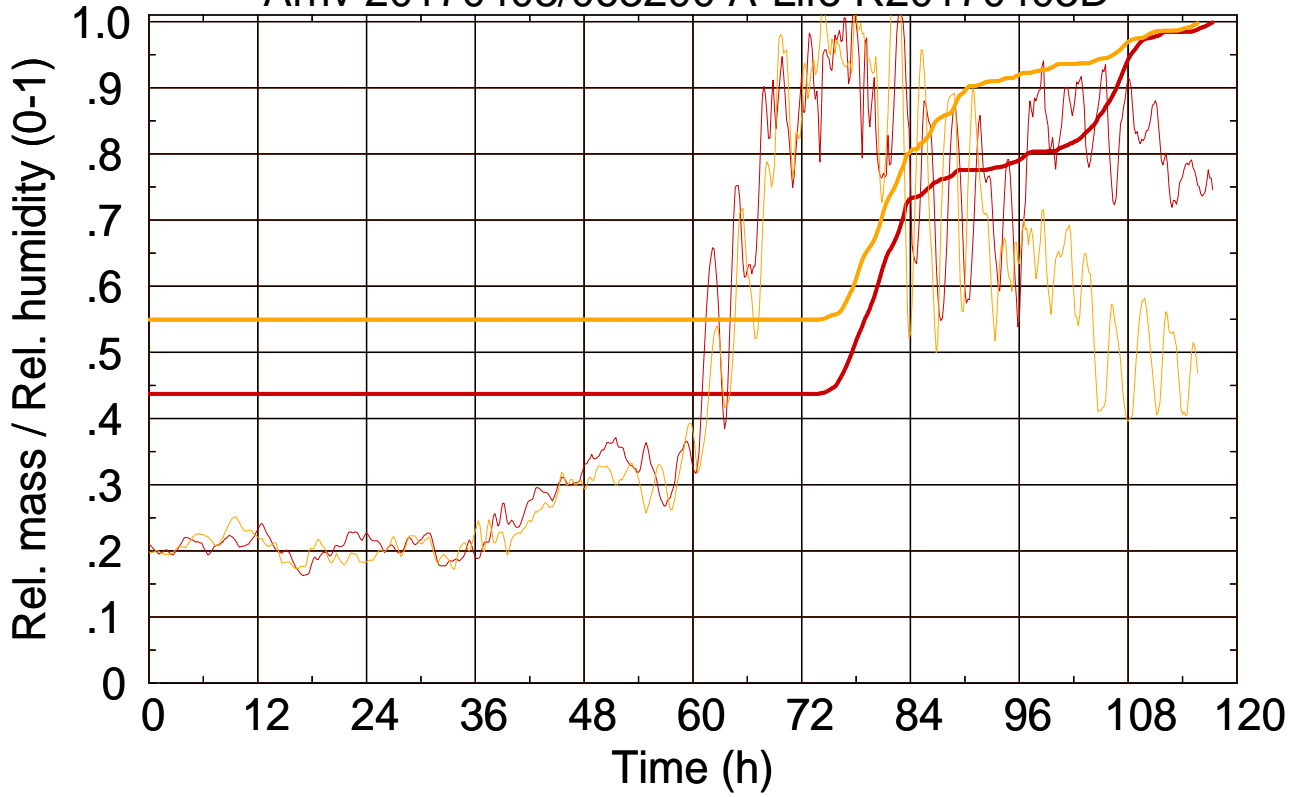

Arriv 20170403/063200 A-Life R20170403D

0 — 1

Arriv 20170403/063200 A-Life R20170403D

— Height

— Mixing height