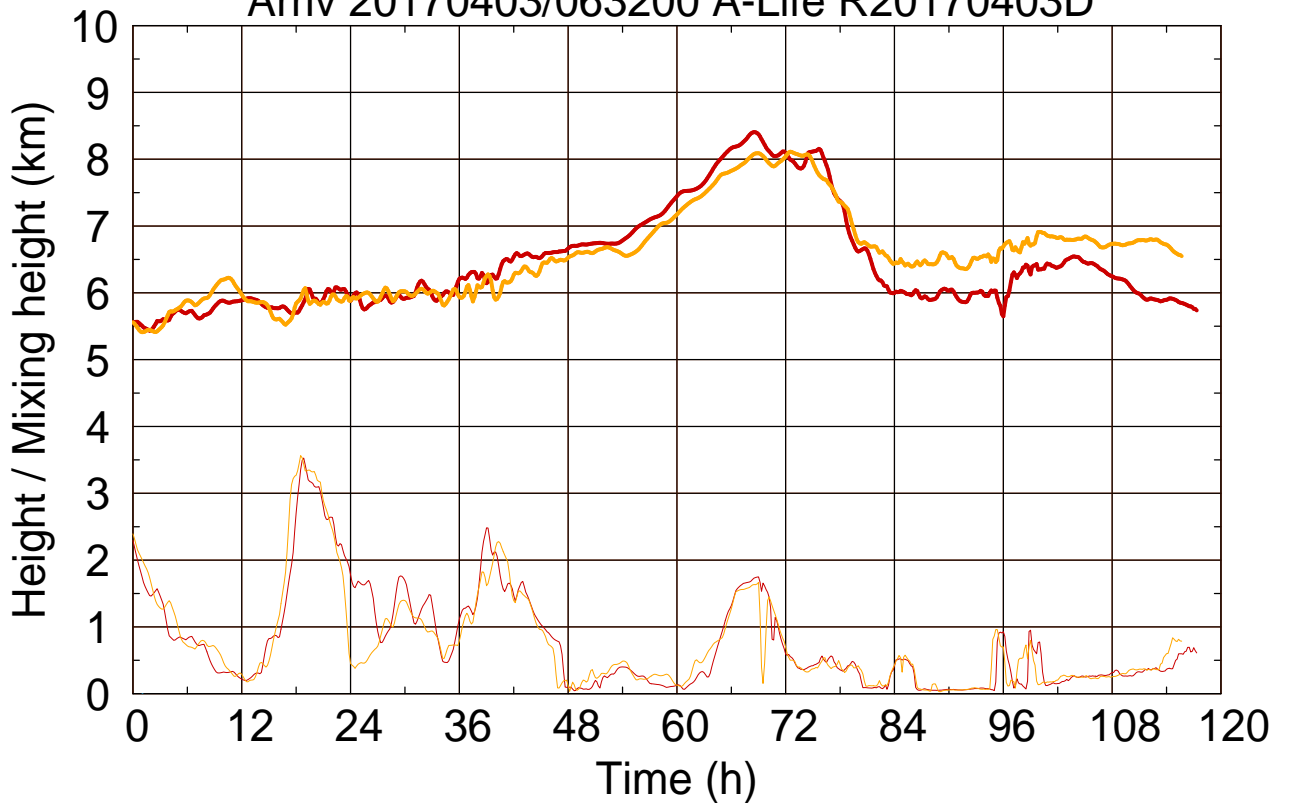

Arriv 20170403/063200 A-Life R20170403D

0 — 1

Arriv 20170403/063200 A-Life R20170403D

— Height

— Mixing height