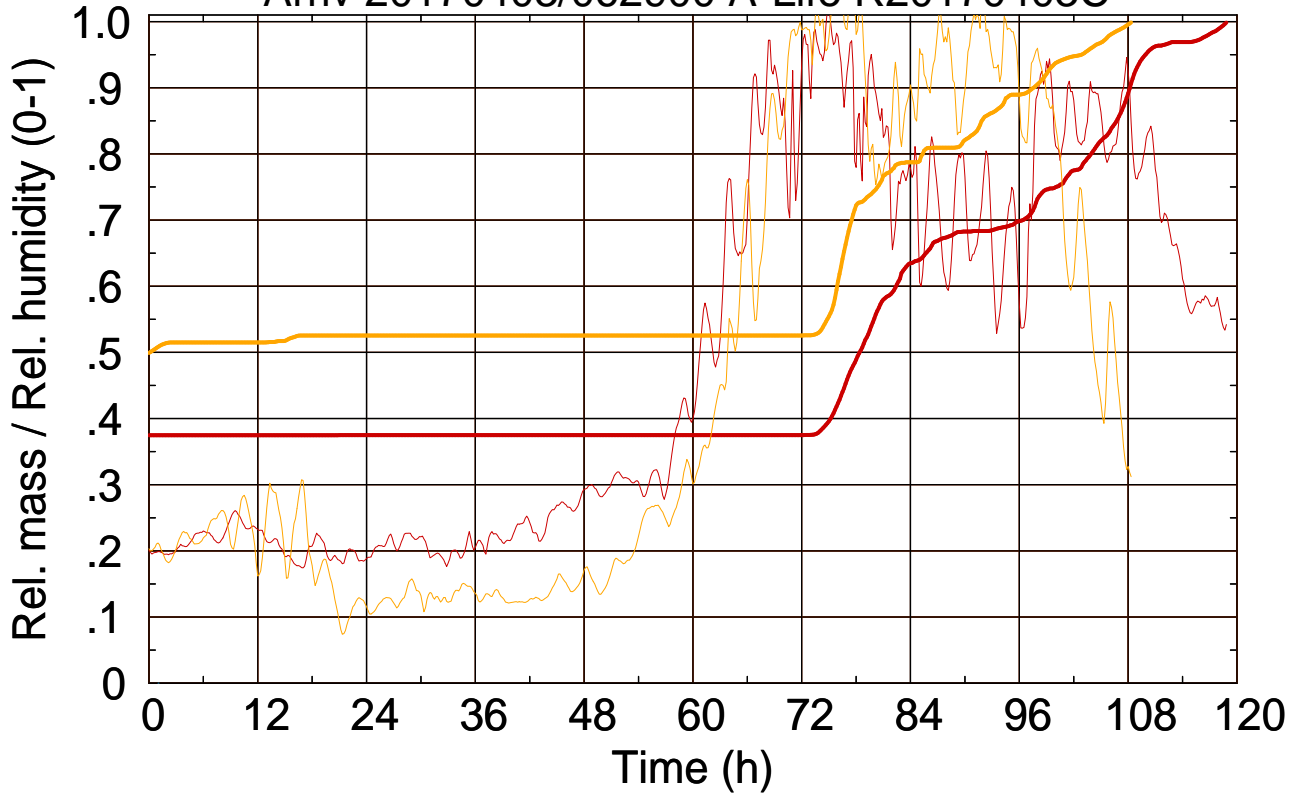

Arriv 20170403/062900 A-Life R20170403C

0 — 1 —

Arriv 20170403/062900 A-Life R20170403C

— Height

— Mixing height