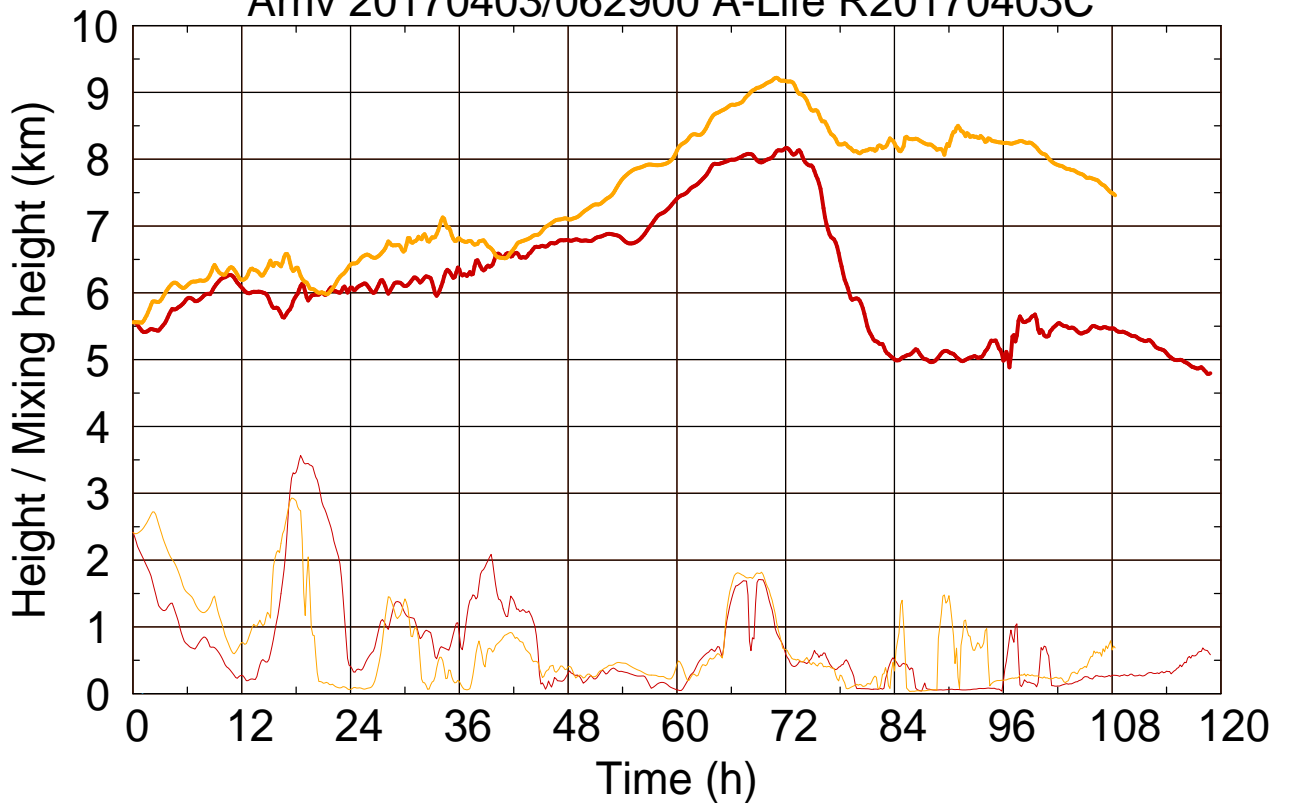

Arriv 20170403/062900 A-Life R20170403C

0 — 1 —

Arriv 20170403/062900 A-Life R20170403C

— Height

— Mixing height