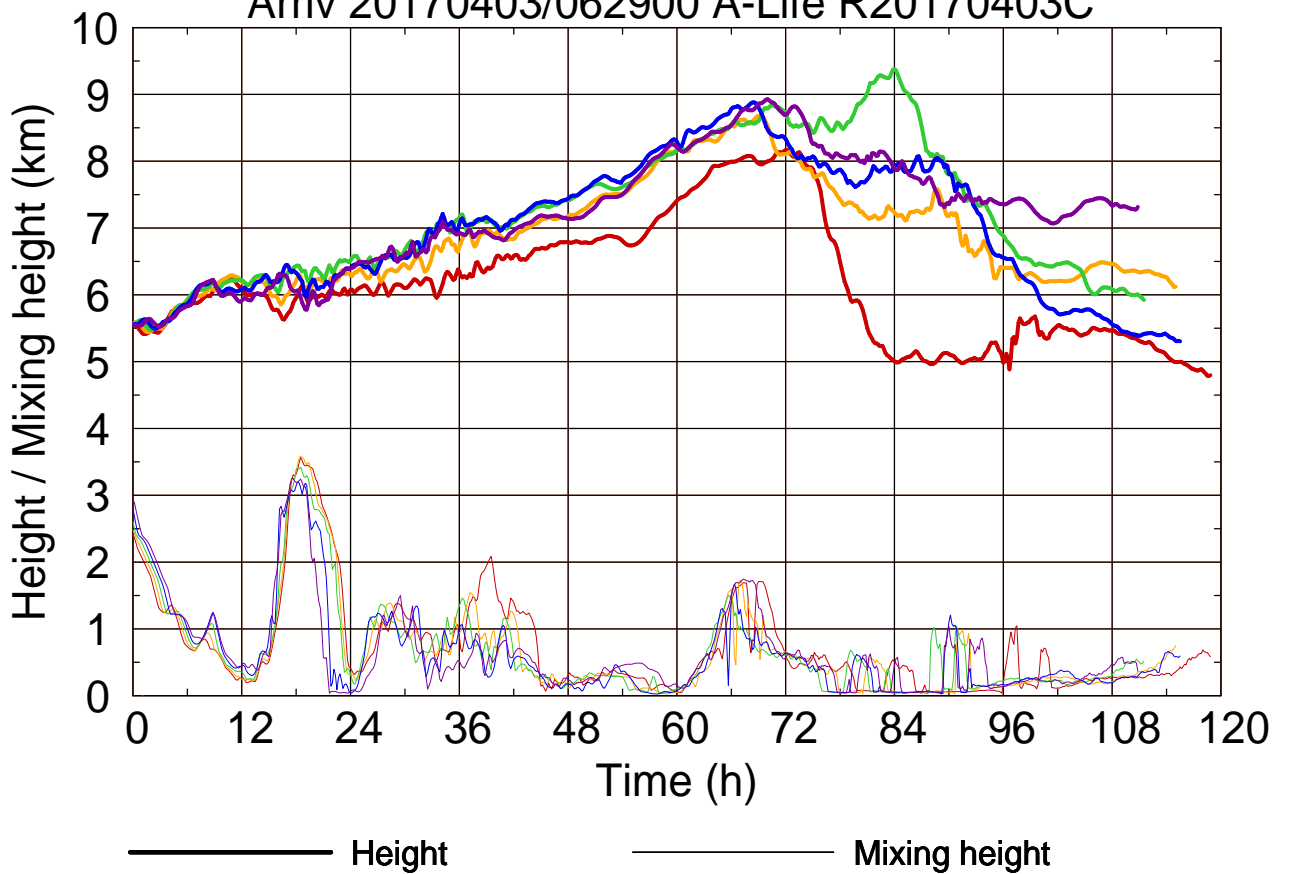

Arriv 20170403/062900 A-Life R20170403C

Arriv 20170403/062900 A-Life R20170403C

Arriv 20170403/062530 A-Life R20170403C

Arriv 20170403/062530 A-Life R20170403C

Arriv 20170403/062200 A-Life R20170403C

0

Arriv 20170403/062200 A-Life R20170403C

— Height

— Mixing height