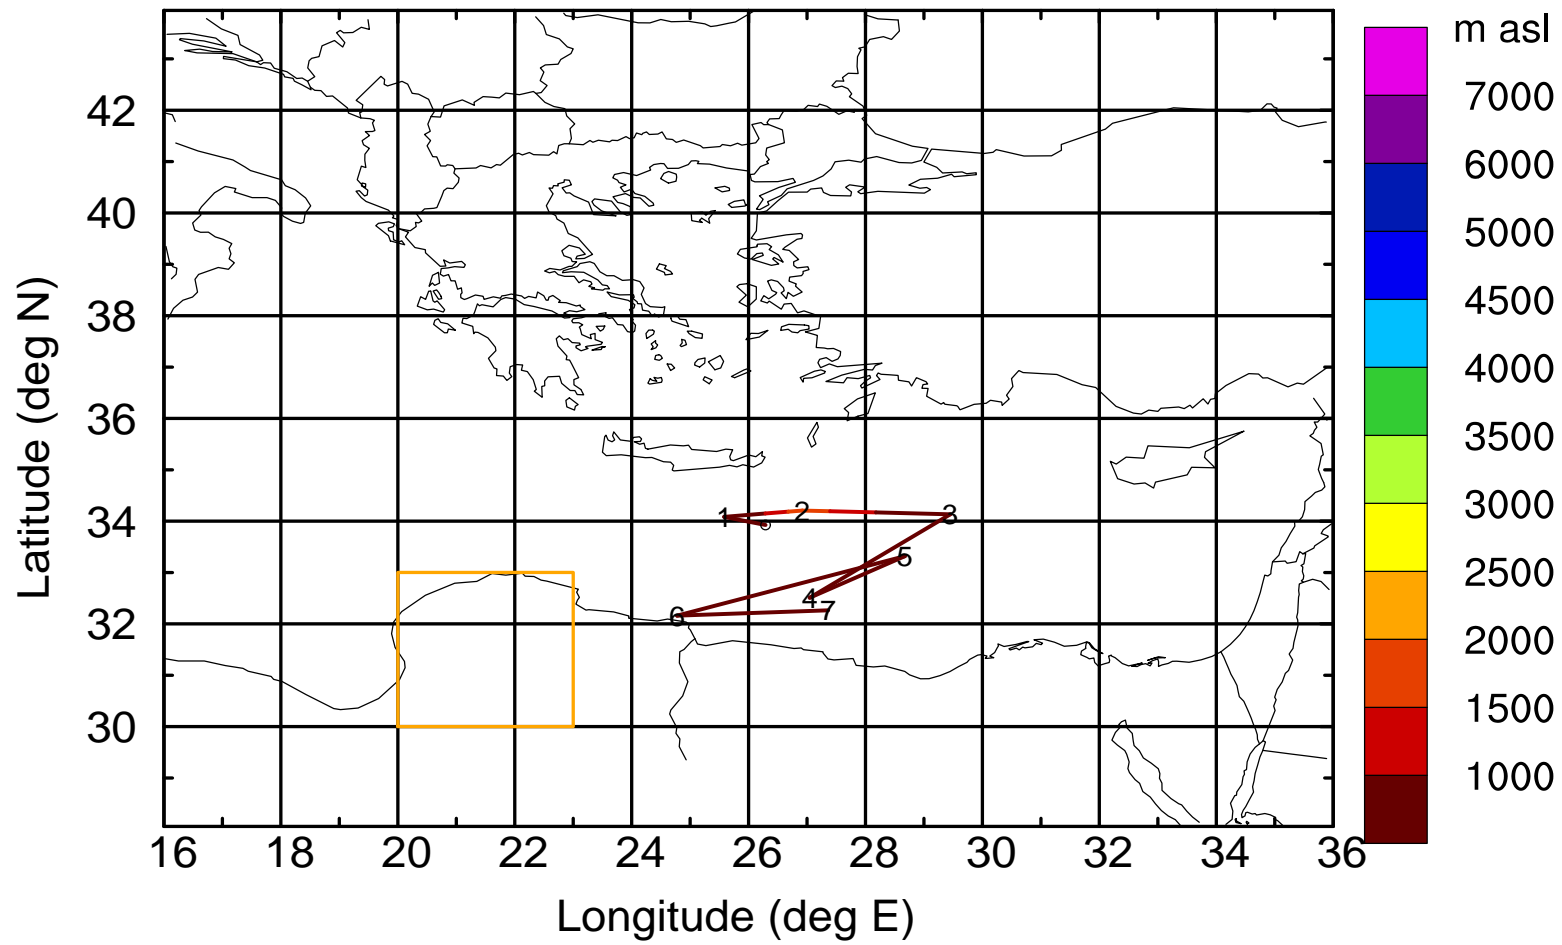

BWD 20170402/21 -87H = \*\*/06 UTC

Paphos ground station 20170402

BWD 20170402/21 -88H = \*\*/05 UTC

Paphos ground station 20170402

BWD 20170402/21 -89H = \*\*/04 UTC

Paphos ground station 20170402

BWD 20170402/21 -90H = \*\*/03 UTC