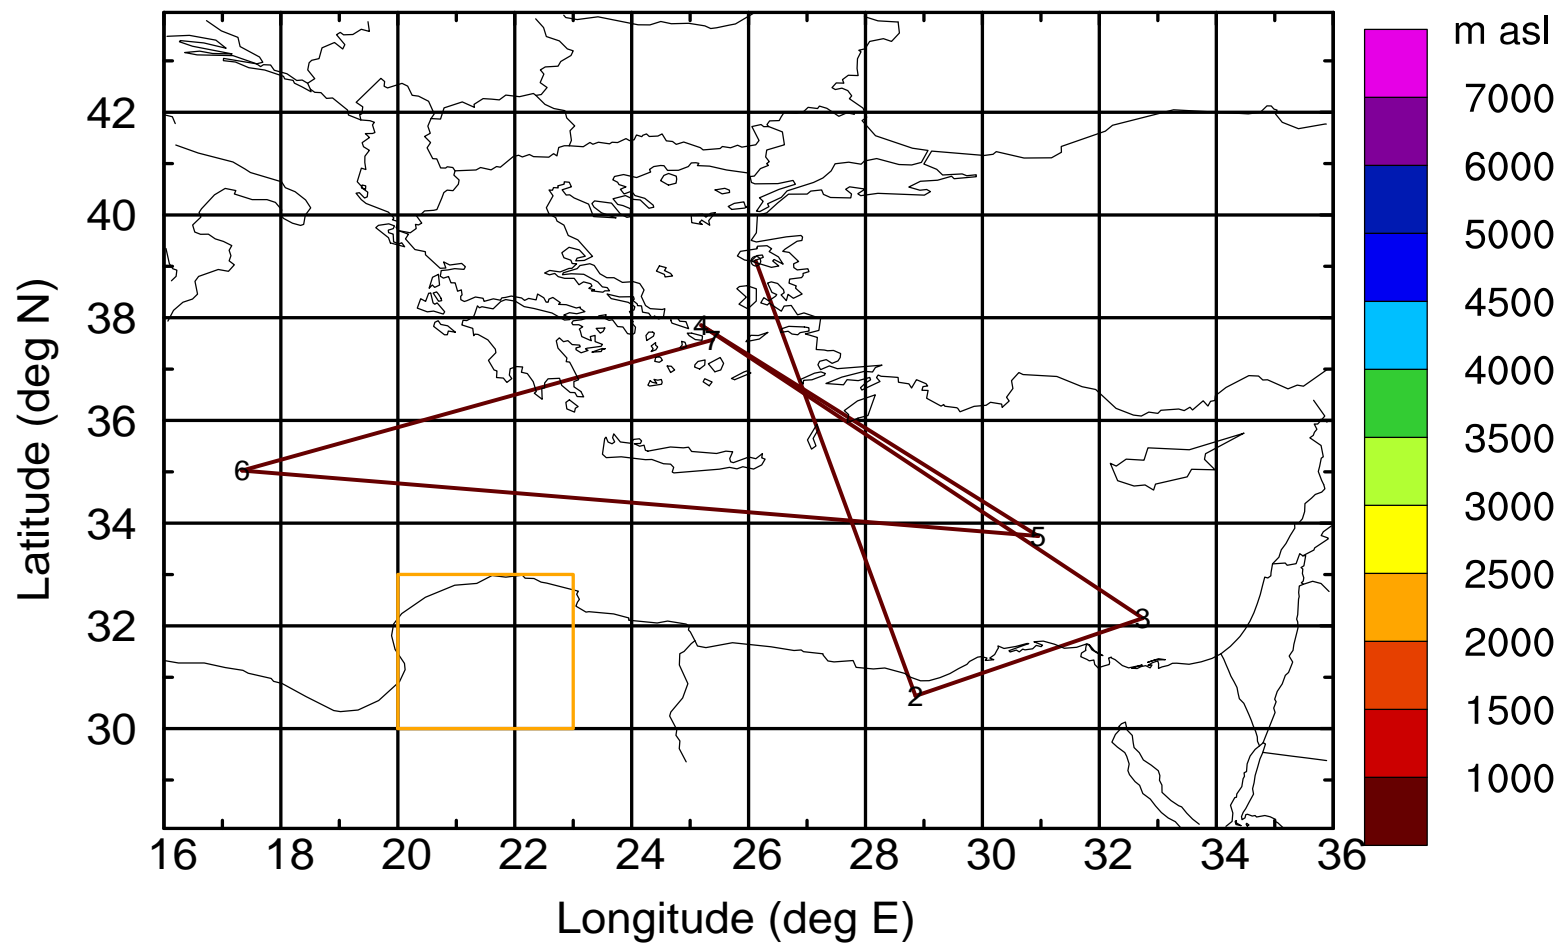

Paphos ground station 20170402

BWD 20170402/21-122H = **/19 UTC