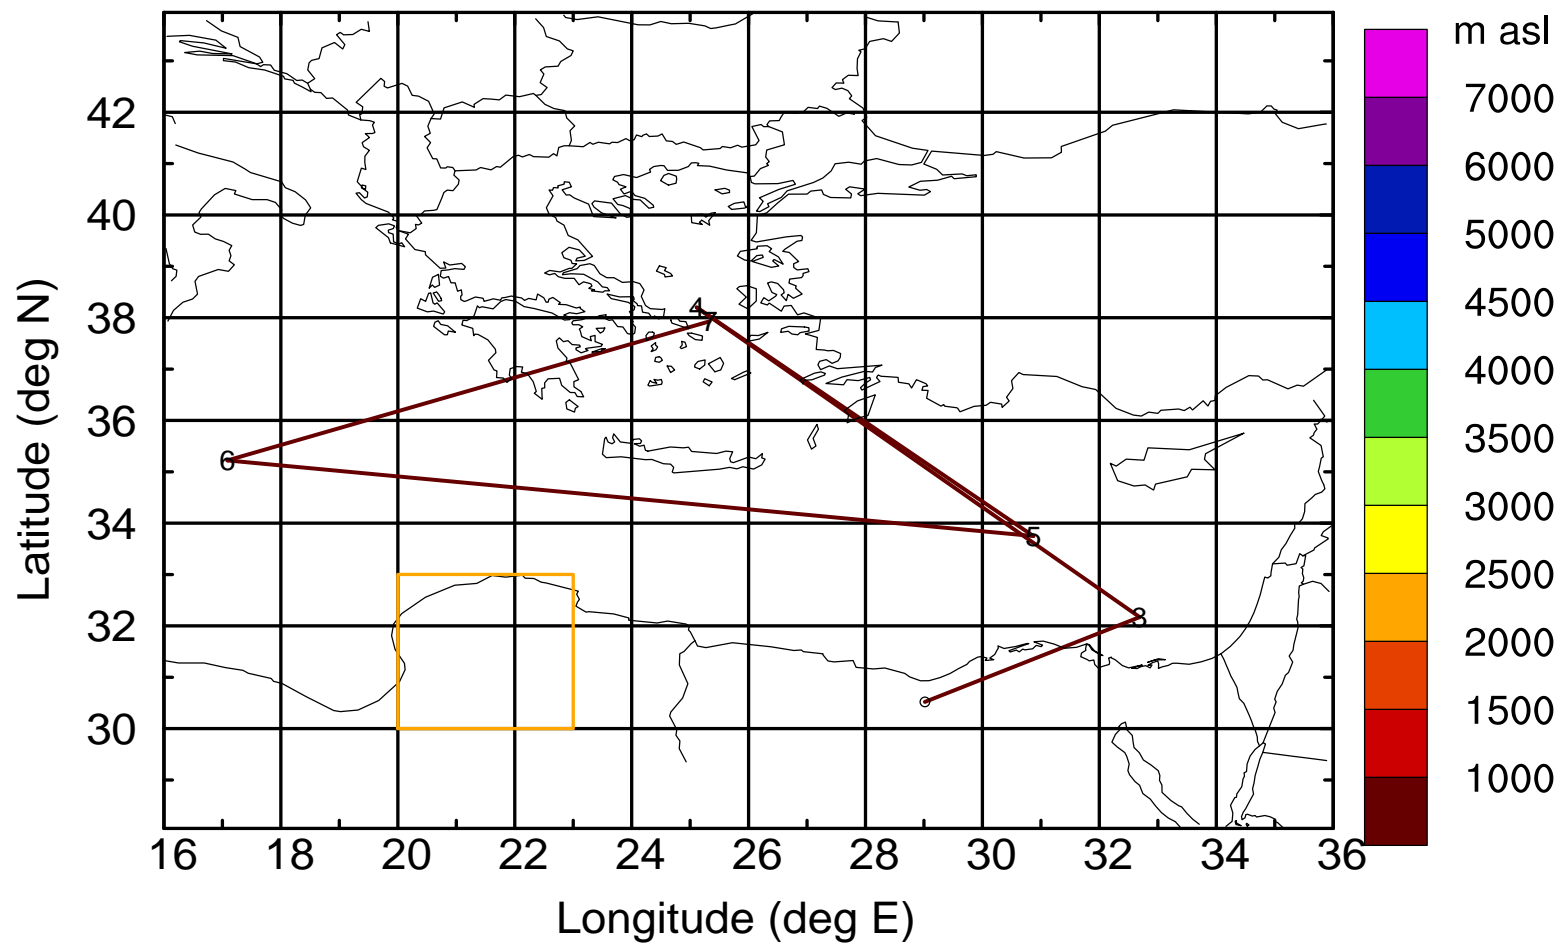

Paphos ground station 20170402

BWD 20170402/21-123H = **/18 UTC