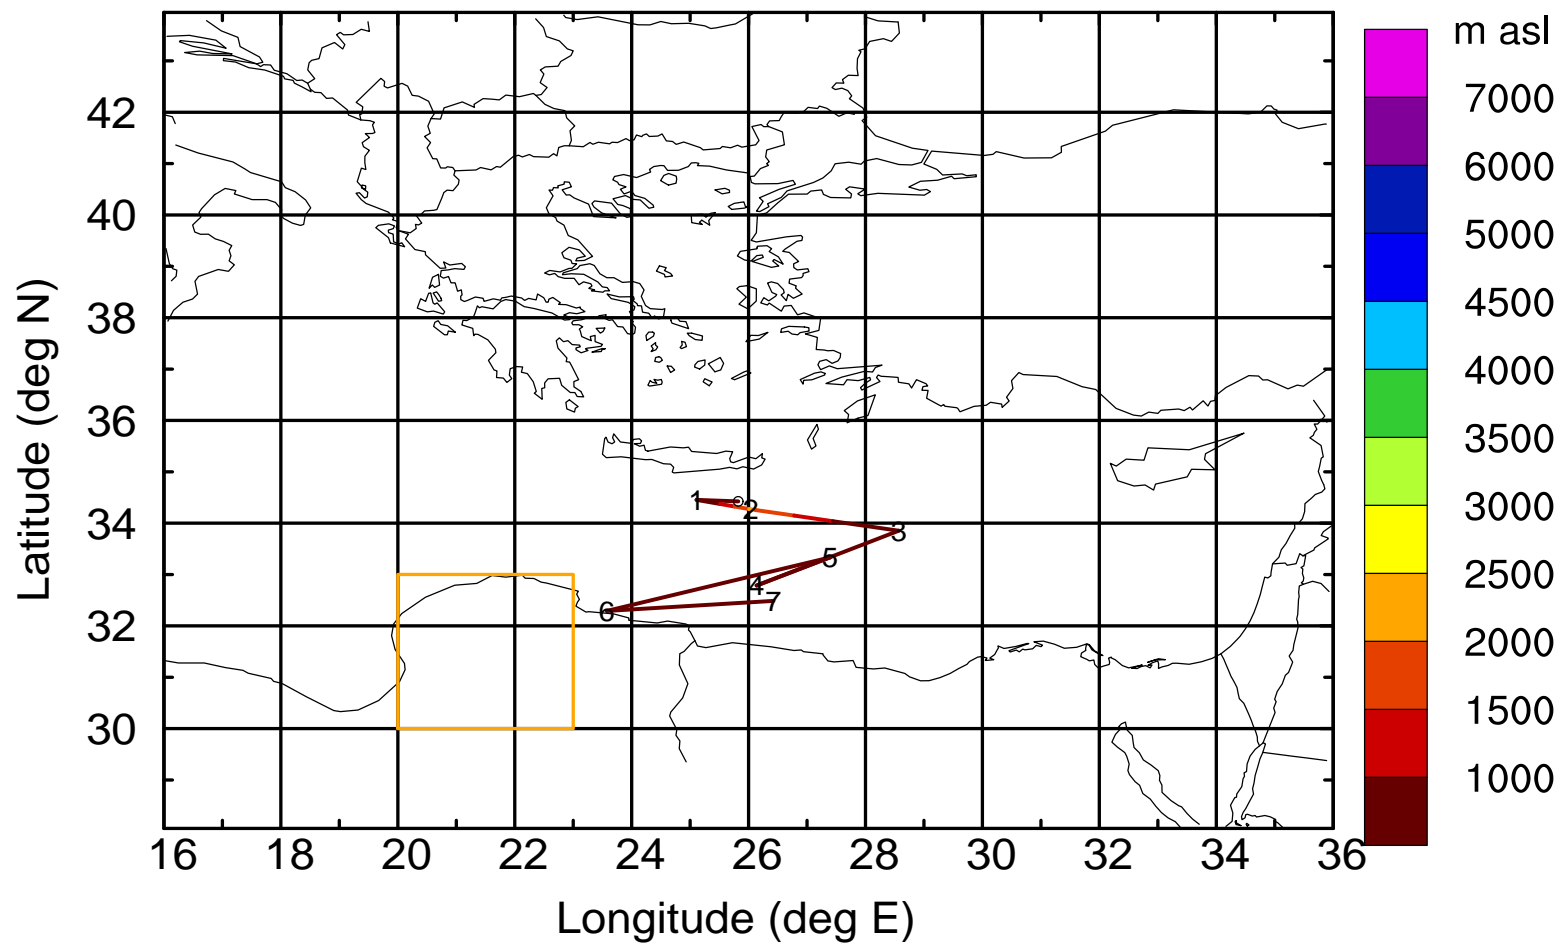

Paphos ground station 20170402

BWD 20170402/21 -94H = **/23 UTC