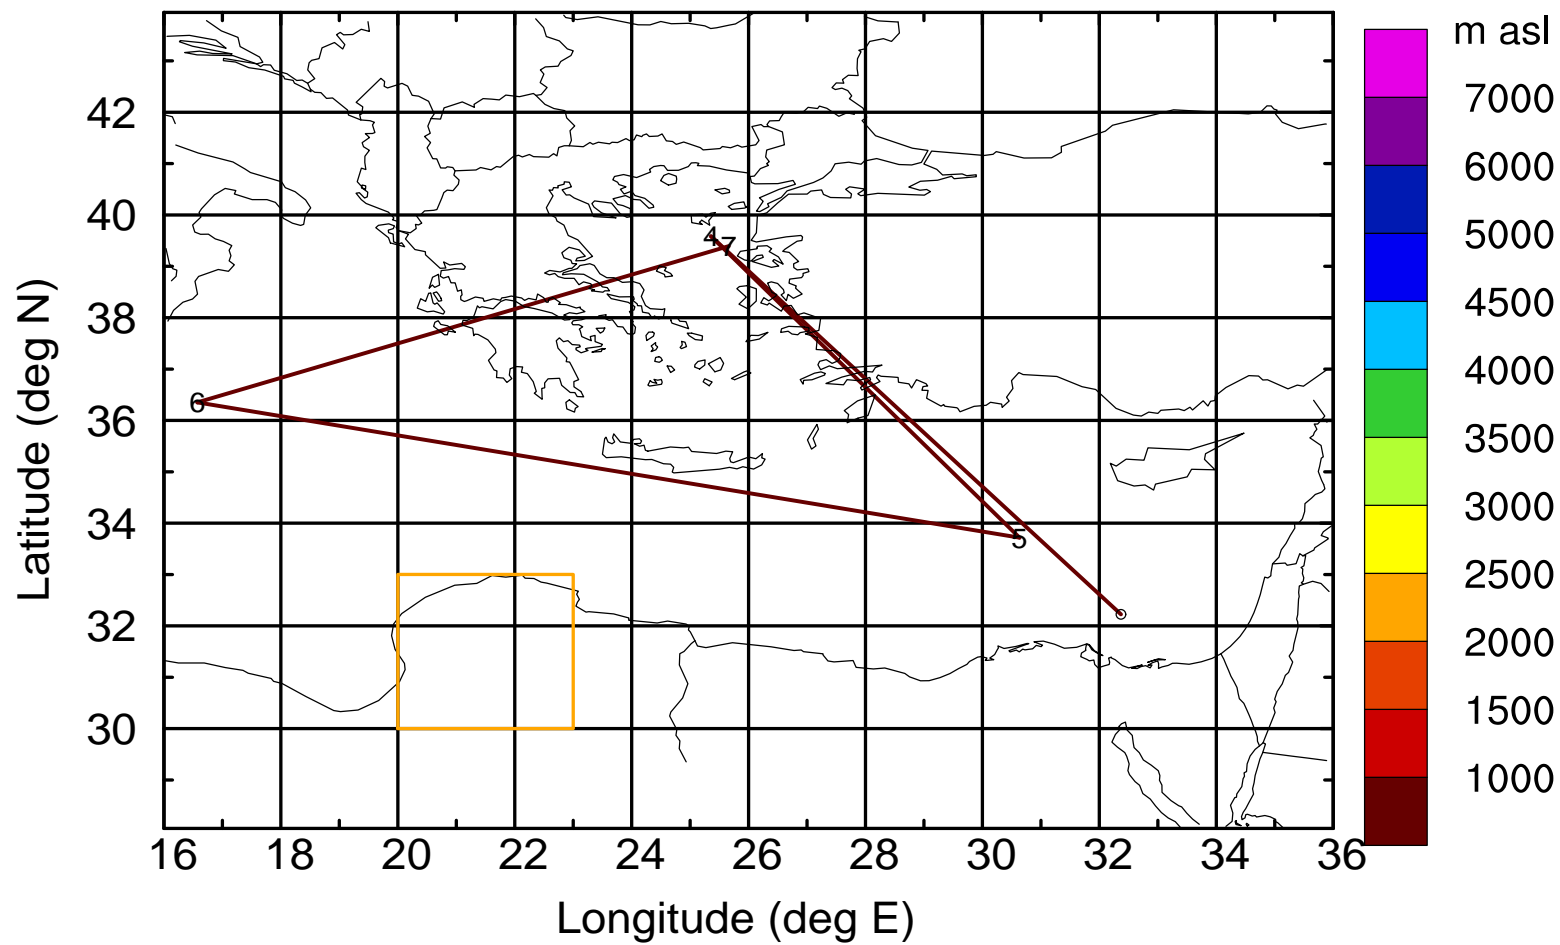

Paphos ground station 20170402

BWD 20170402/21-127H = **/14 UTC