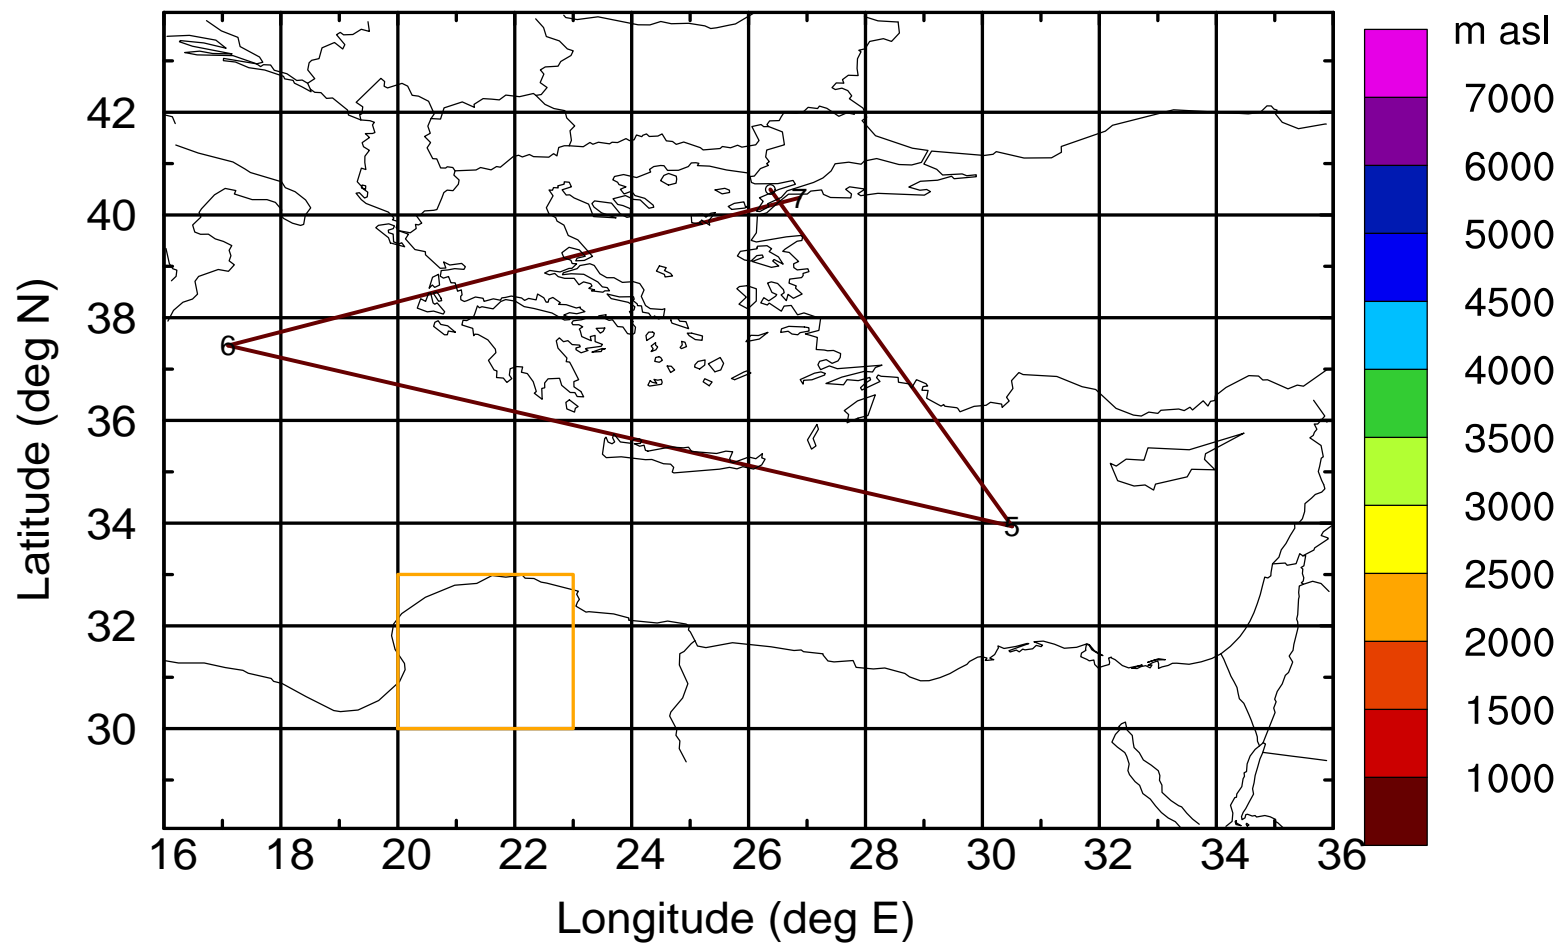

BWD 20170402/21-129H = \*\*/12 UTC

Paphos ground station 20170402

BWD 20170402/21-130H = \*\*/11 UTC

Paphos ground station 20170402

BWD 20170402/21-131H = \*\*/10 UTC

Paphos ground station 20170402

BWD 20170402/21-132H = \*\*/09 UTC