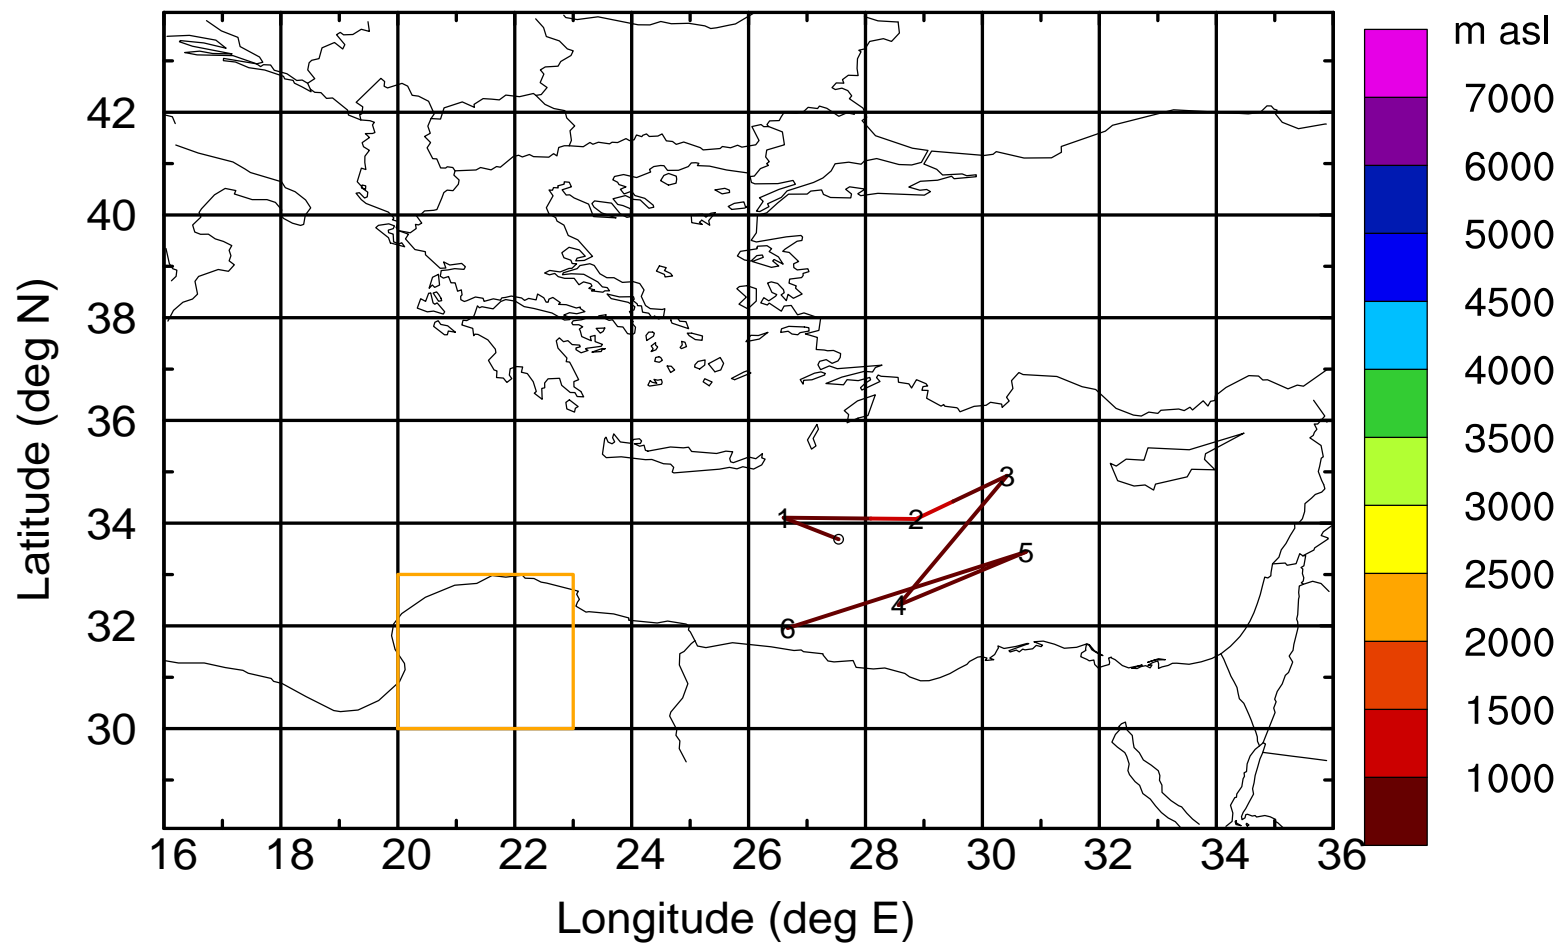

Paphos ground station 20170402

BWD 20170402/21 -84H = **/09 UTC