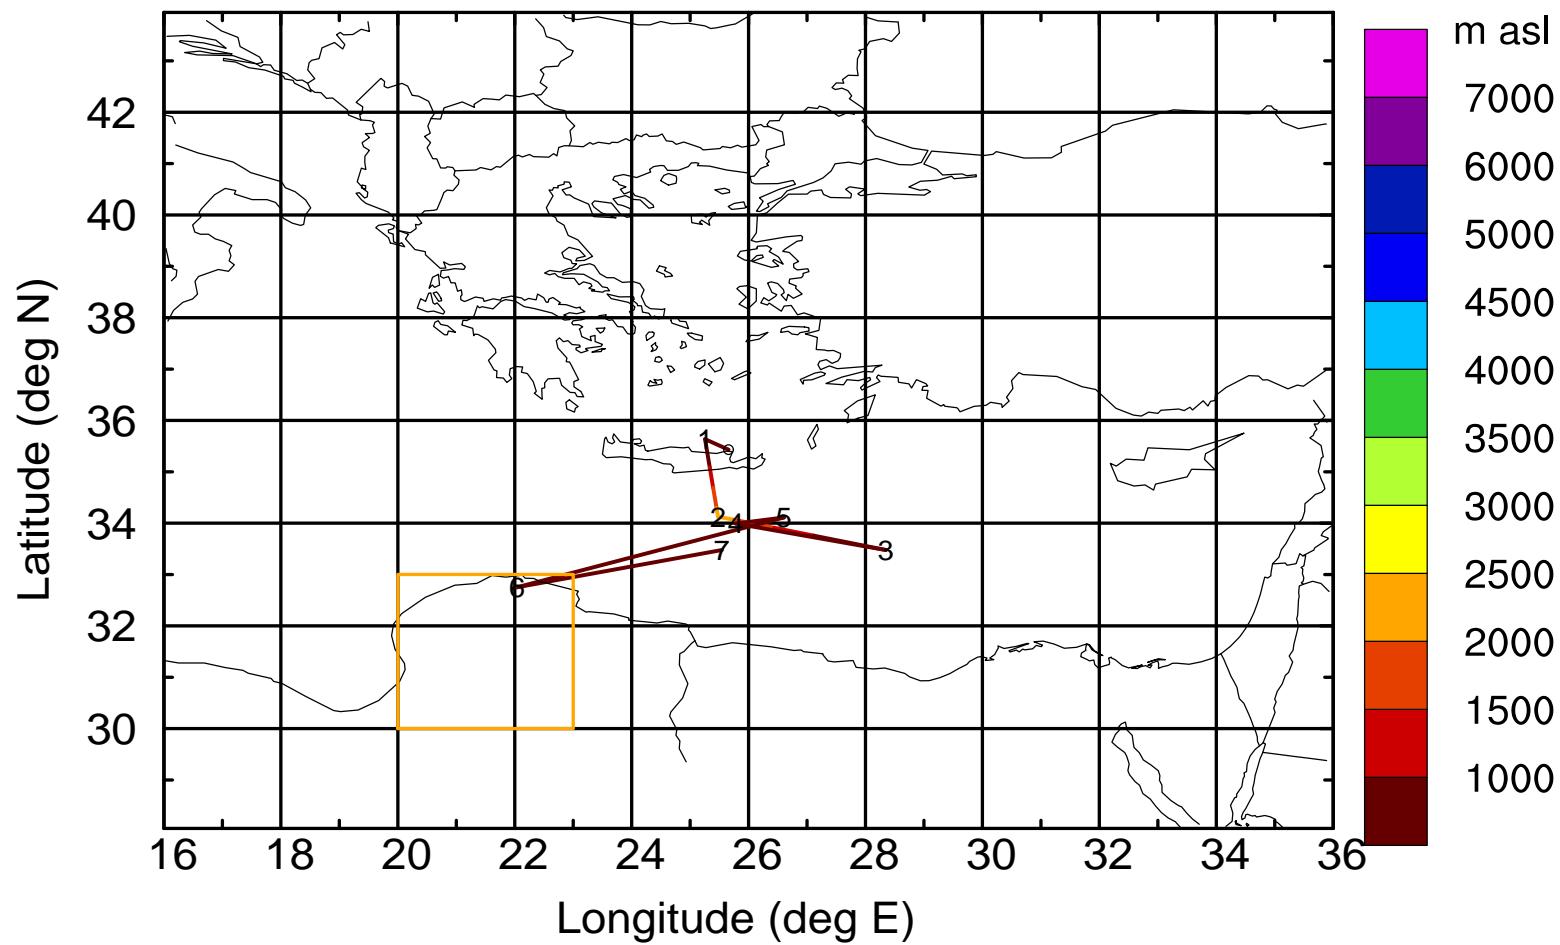

Paphos ground station 20170402

BWD 20170402/21-101H = **/16 UTC