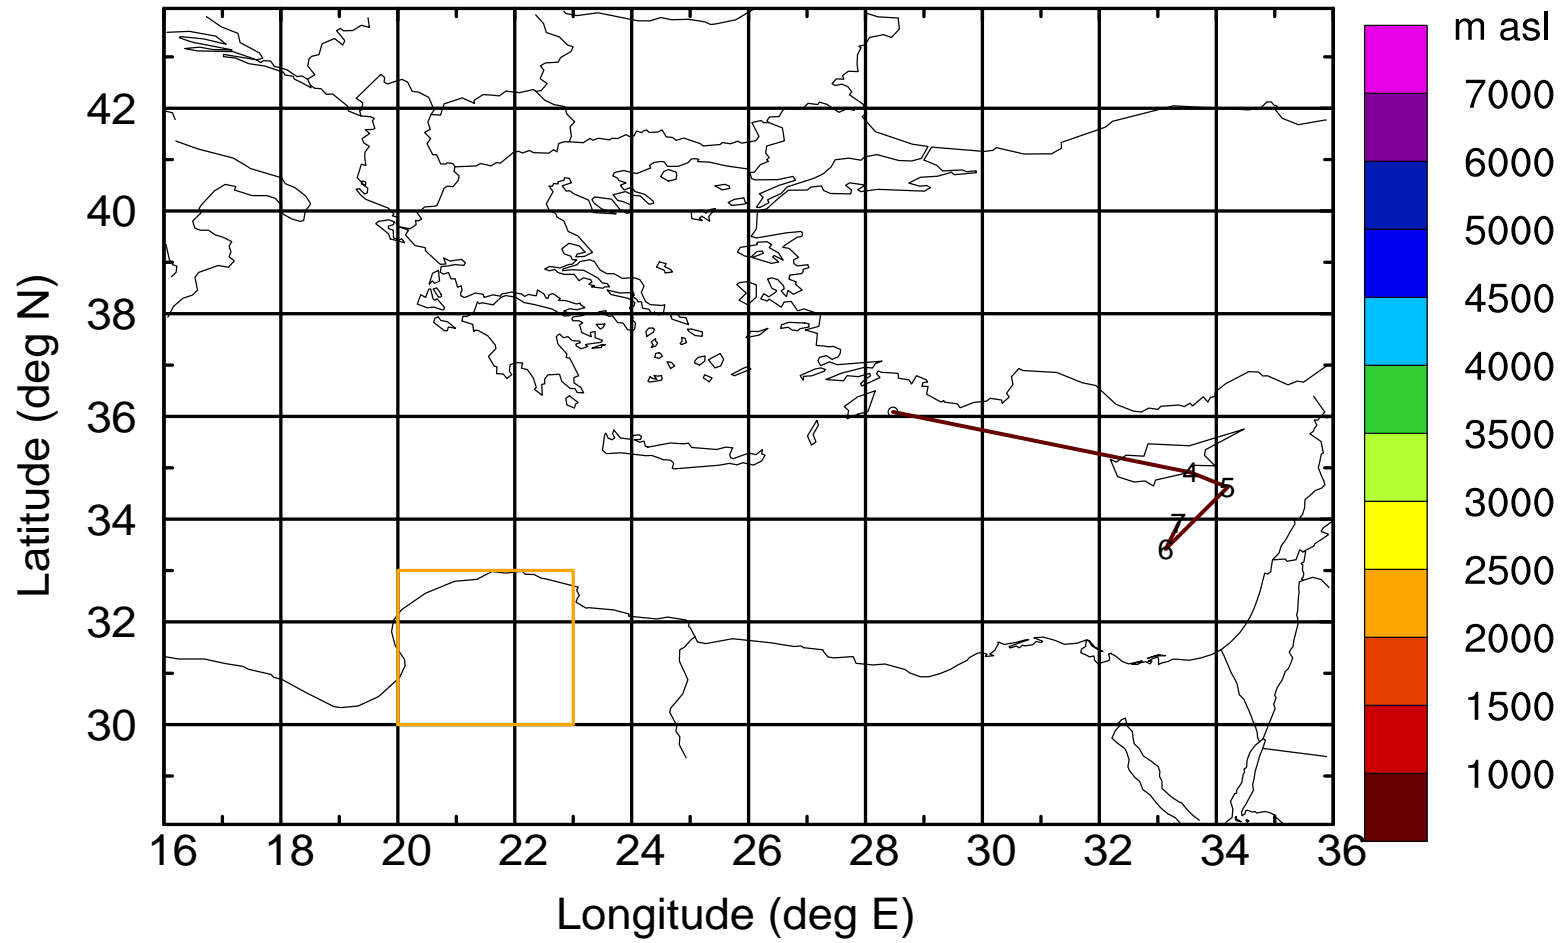

Paphos ground station 20170402

BWD 20170402/21 -43H = 01/02 UTC