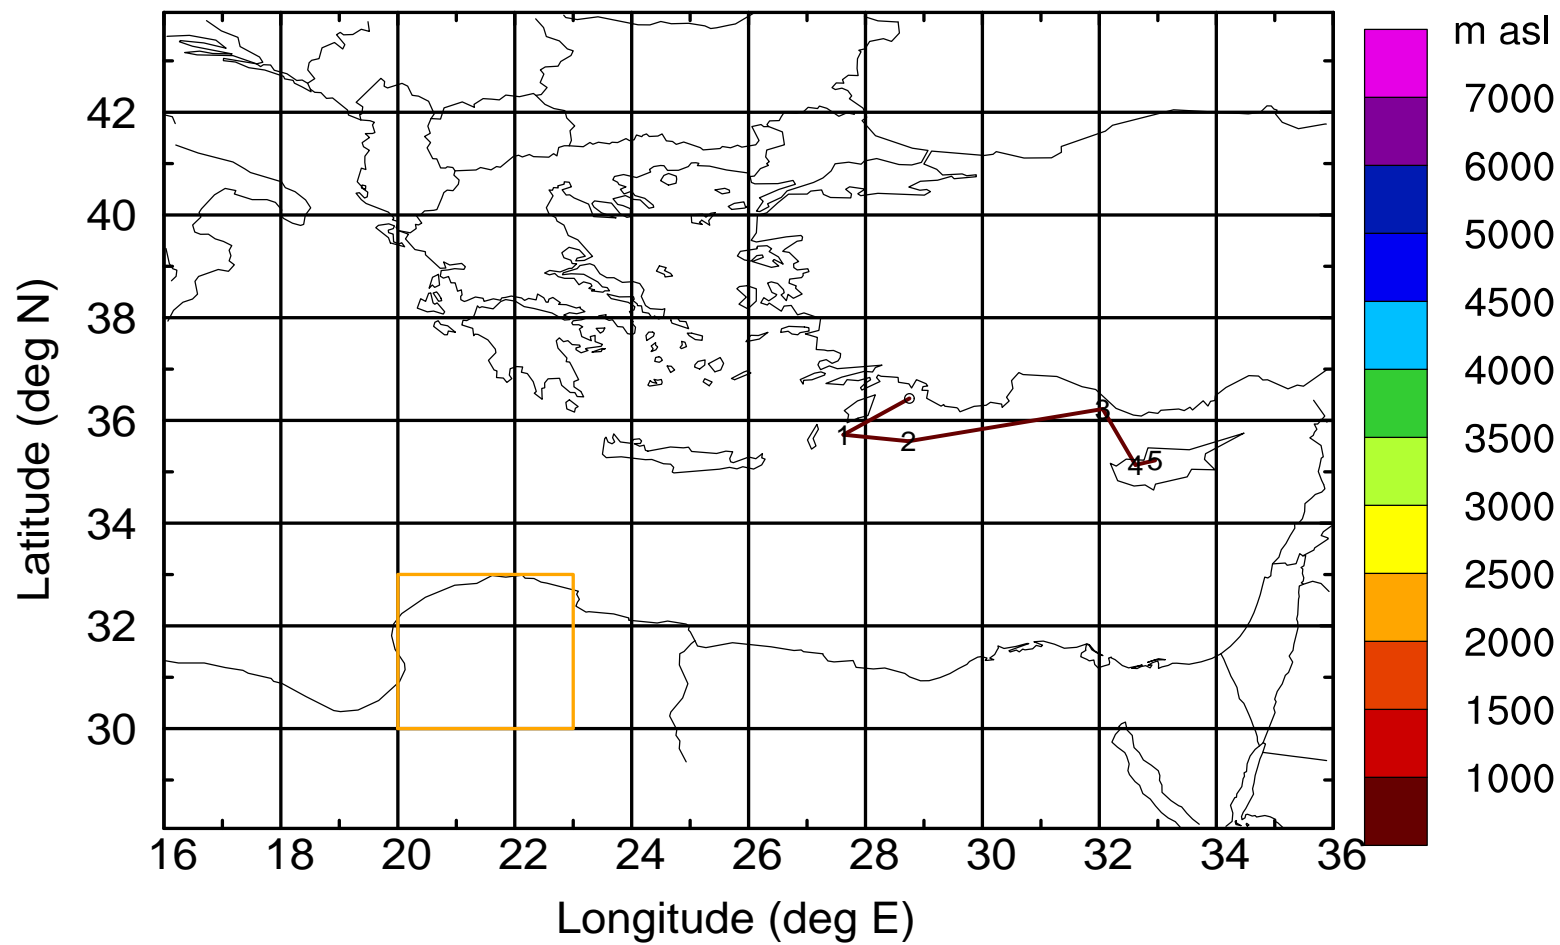

BWD 20170402/21 -31H = 01/14 UTC

Paphos ground station 20170402

BWD 20170402/21 -32H = 01/13 UTC

Paphos ground station 20170402

BWD 20170402/21 -33H = 01/12 UTC

Paphos ground station 20170402

BWD 20170402/21 -34H = 01/11 UTC