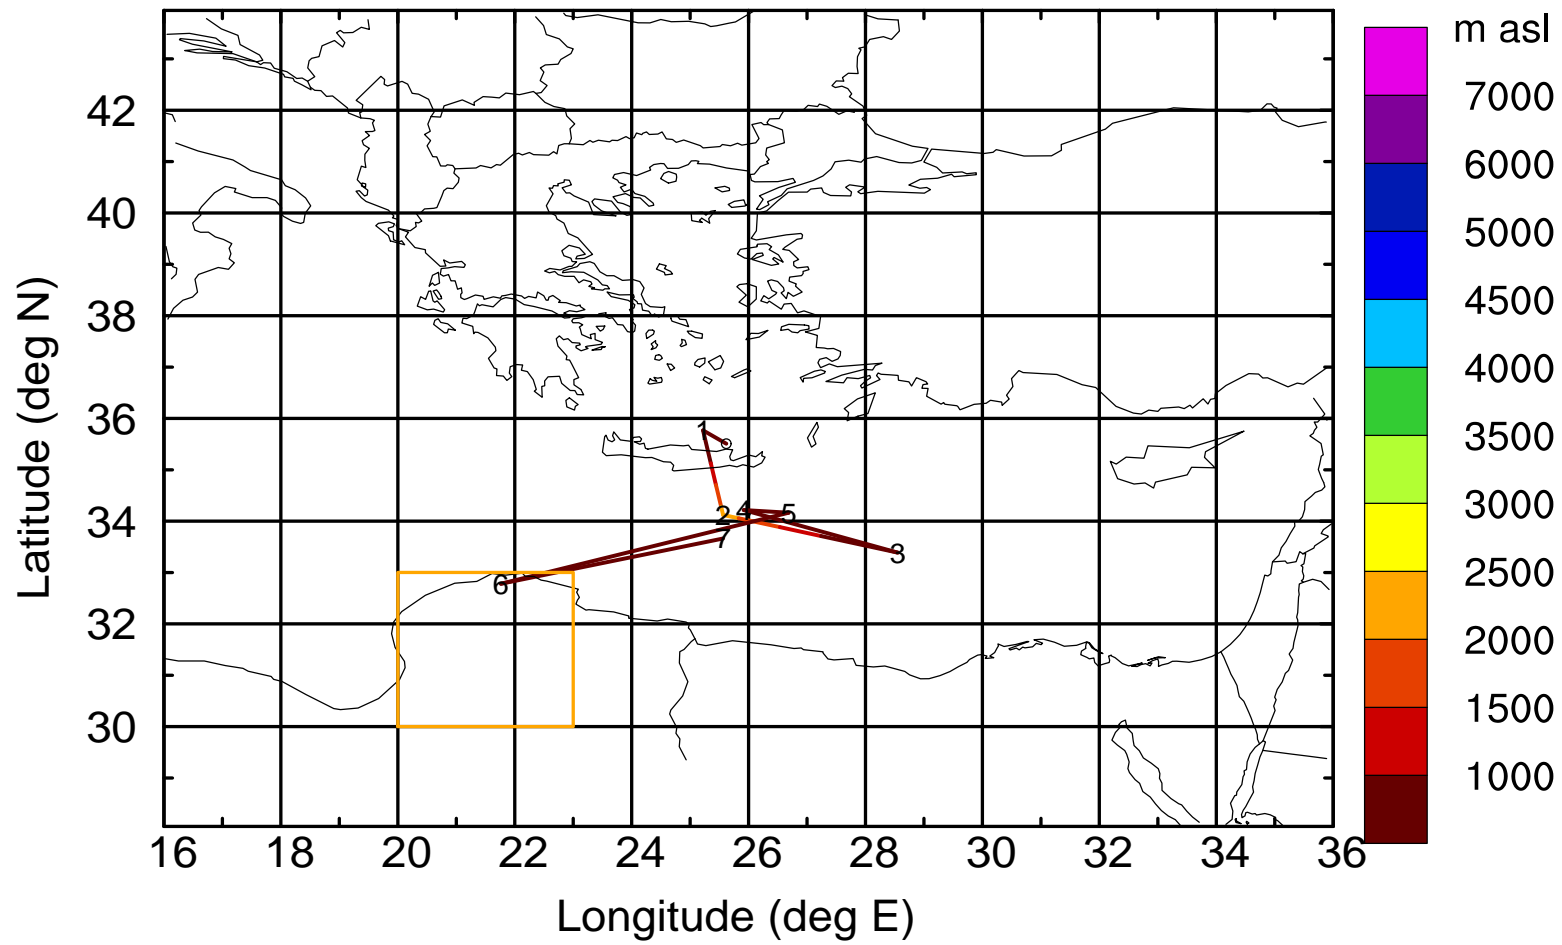

Paphos ground station 20170402

BWD 20170402/21-102H = **/15 UTC