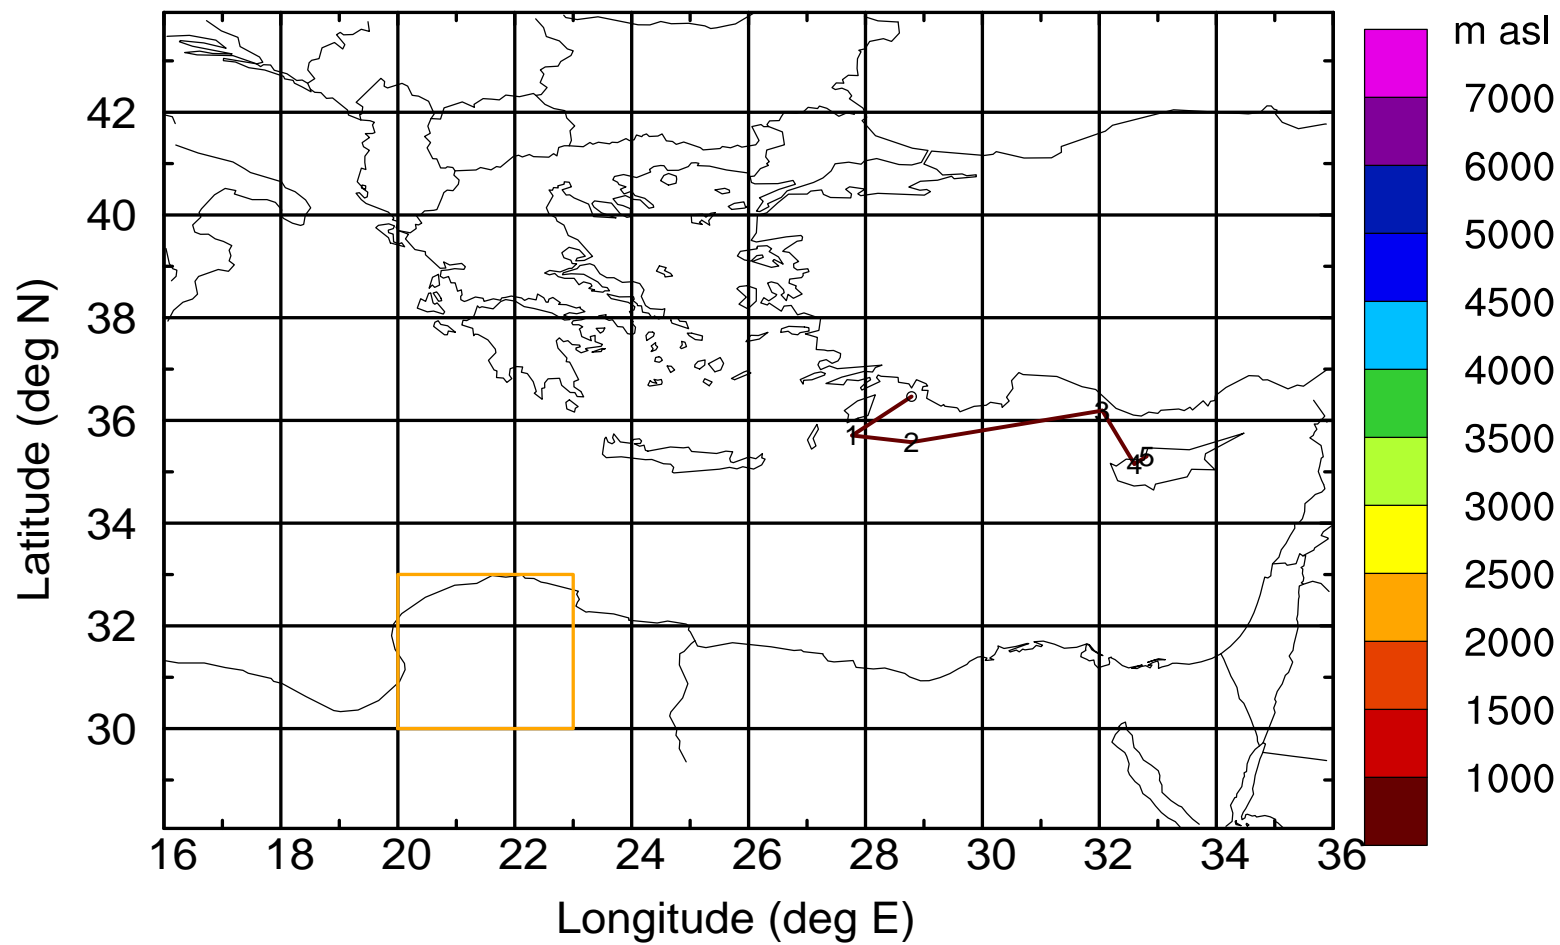

Paphos ground station 20170402

BWD 20170402/21 -32H = 01/13 UTC