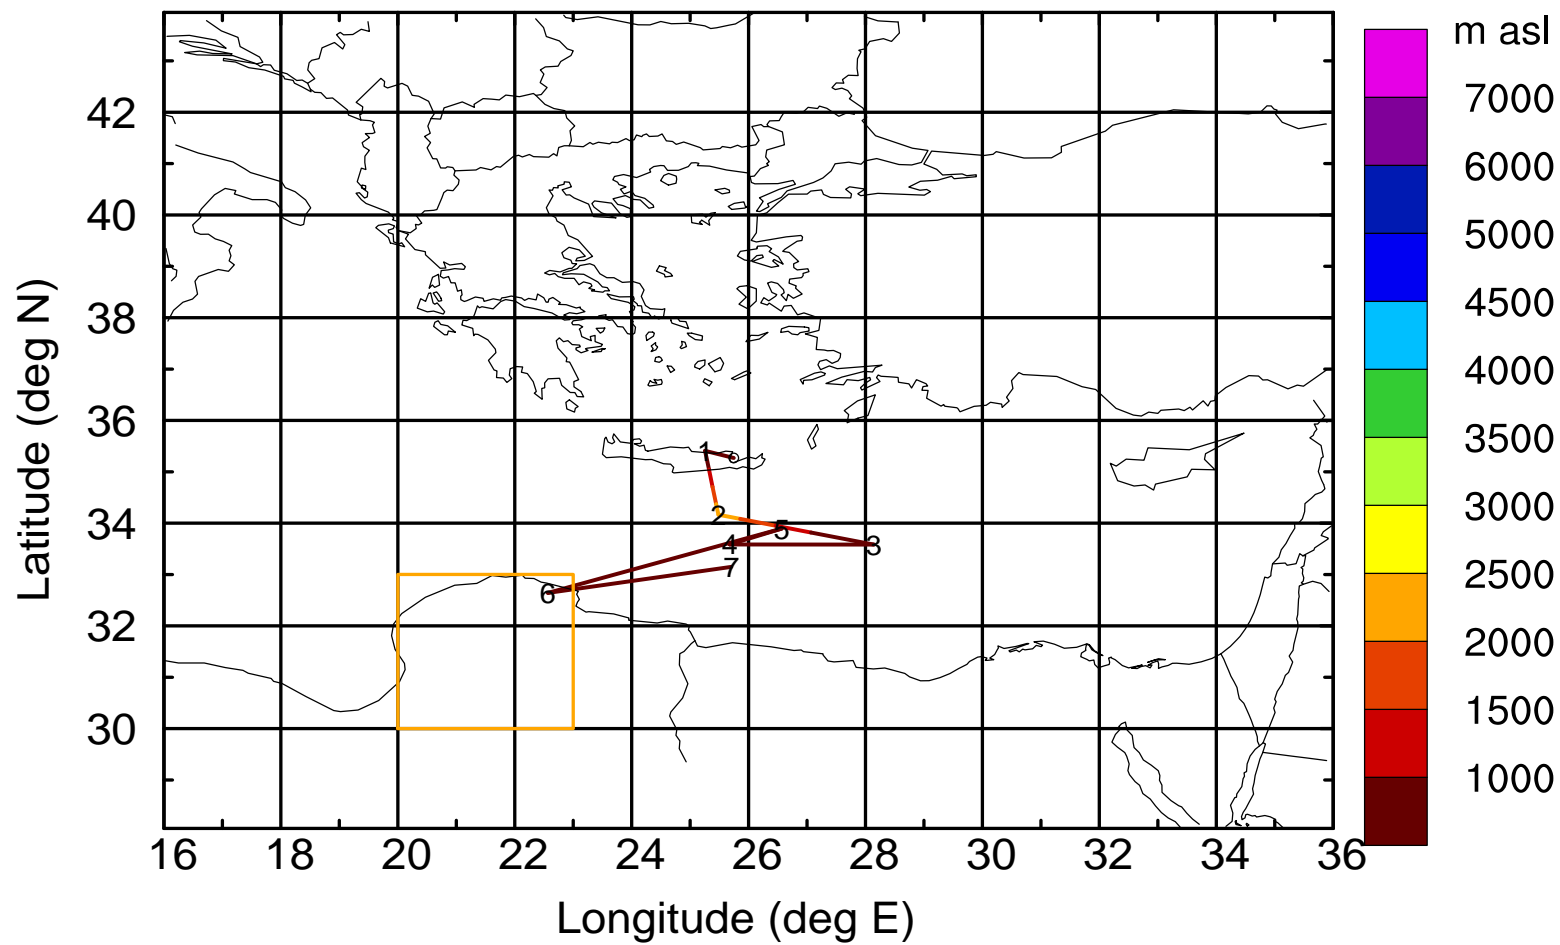

Paphos ground station 20170402

BWD 20170402/21 -99H = **/18 UTC