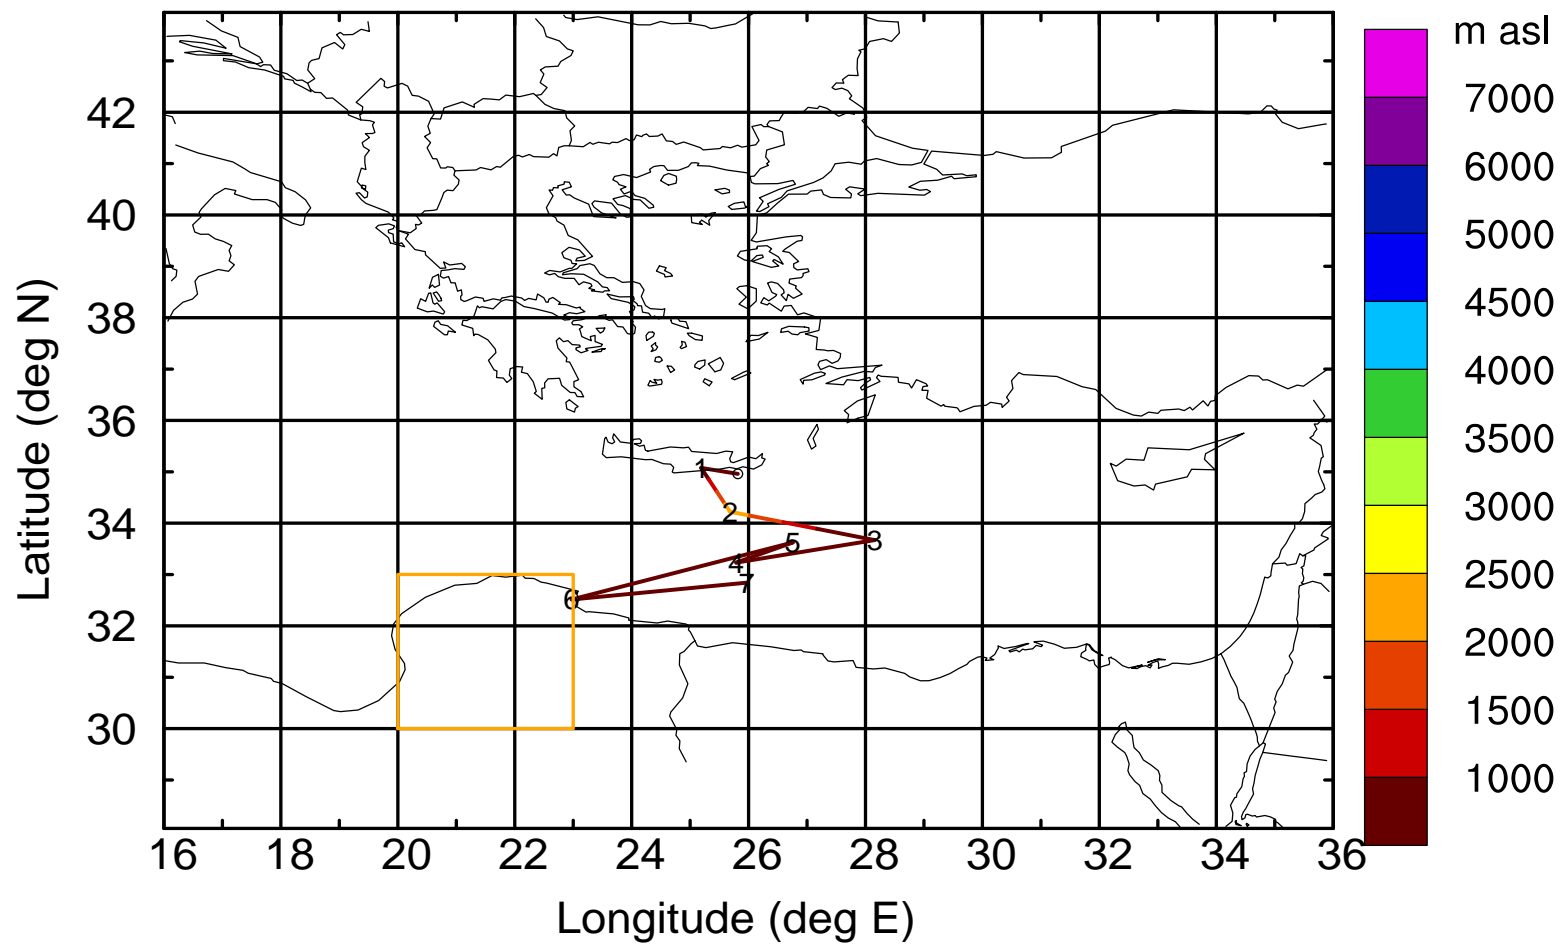

BWD 20170402/21 -94H = \*\*/23 UTC

Paphos ground station 20170402

BWD 20170402/21 -95H = \*\*/22 UTC

Paphos ground station 20170402

BWD 20170402/21 -96H = \*\*/21 UTC

Paphos ground station 20170402

BWD 20170402/21 -97H = \*\*/20 UTC