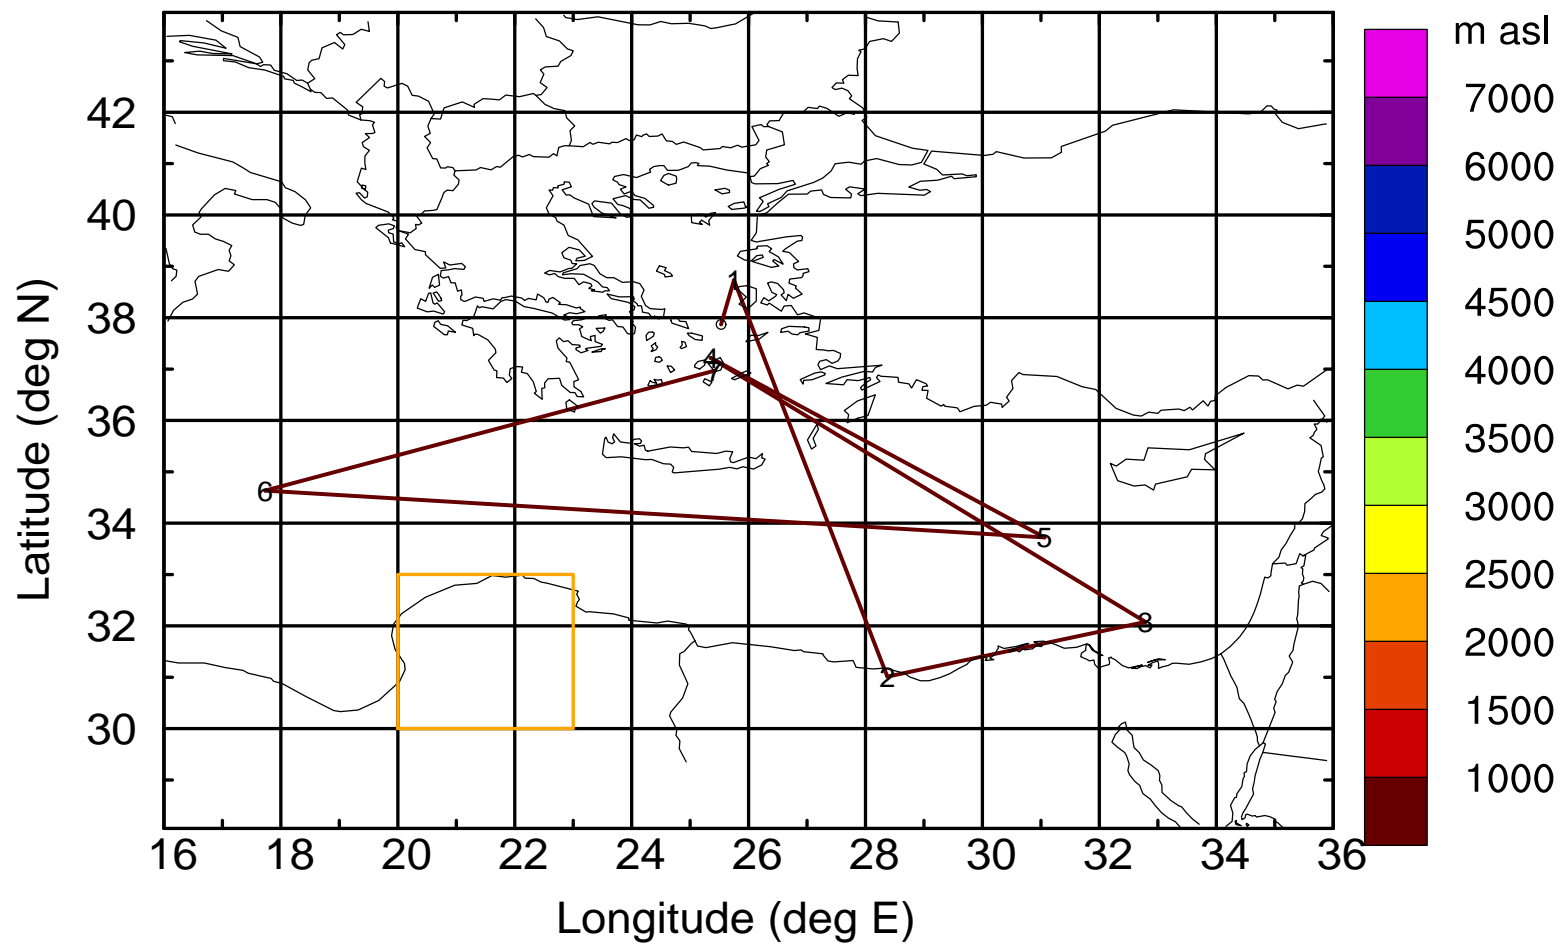

Paphos ground station 20170402

BWD 20170402/21-119H = \*\*/22 UTC

Paphos ground station 20170402

BWD 20170402/21-120H = \*\*/21 UTC

Paphos ground station 20170402

BWD 20170402/21-121H = \*\*/20 UTC

Paphos ground station 20170402