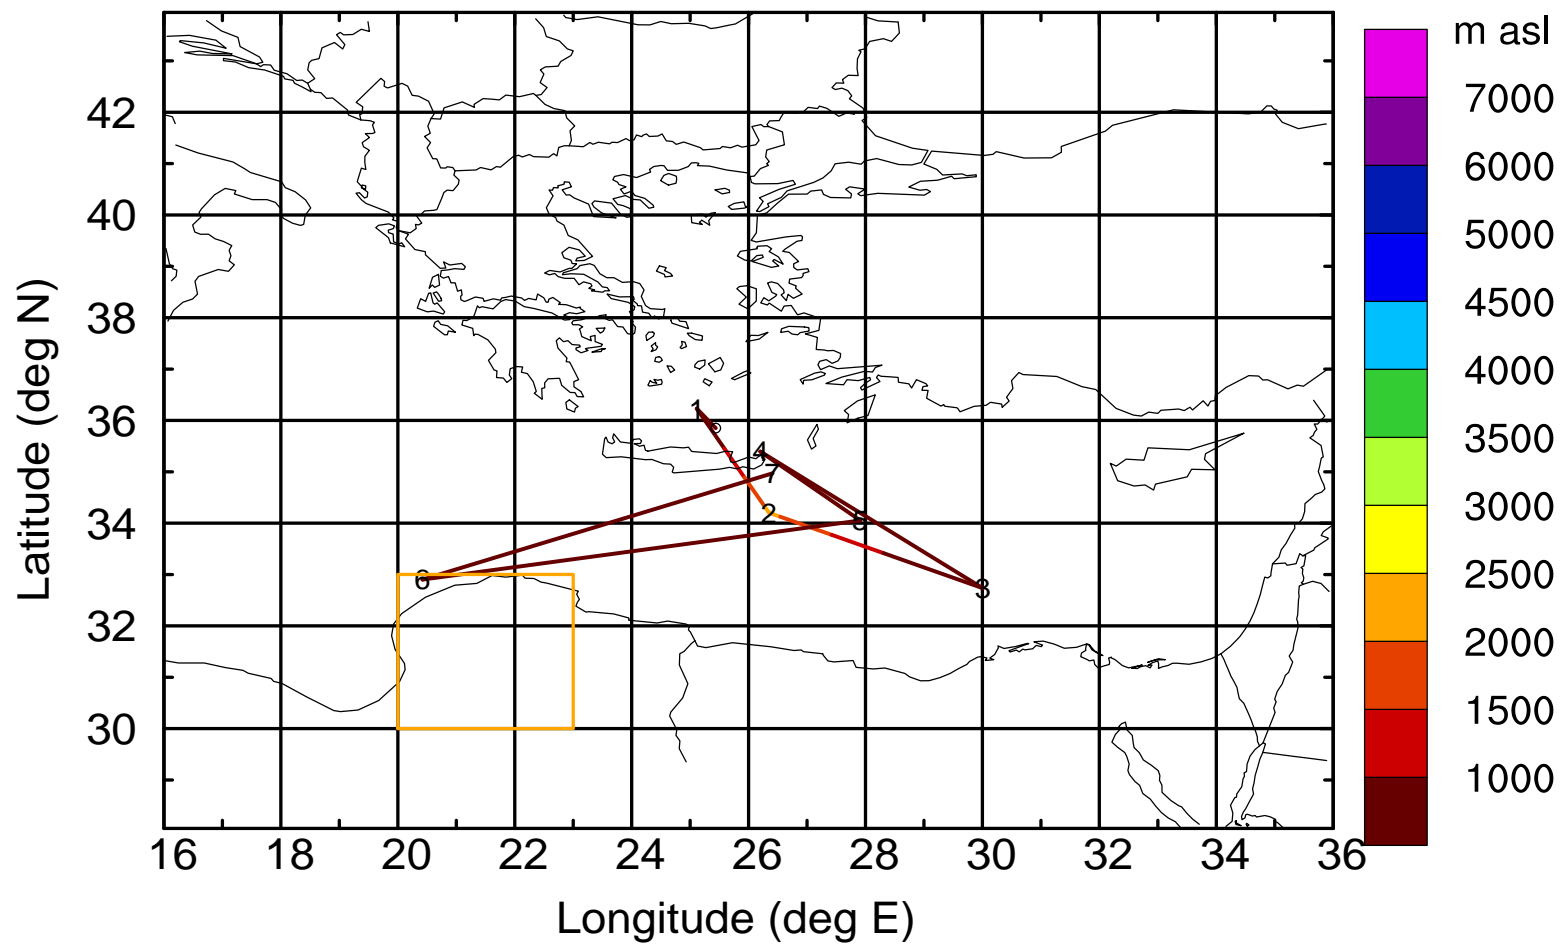

Paphos ground station 20170402

BWD 20170402/21-105H = \*\*/12 UTC

Paphos ground station 20170402

BWD 20170402/21-106H = \*\*/11 UTC

Paphos ground station 20170402

BWD 20170402/21-107H = \*\*/10 UTC

Paphos ground station 20170402