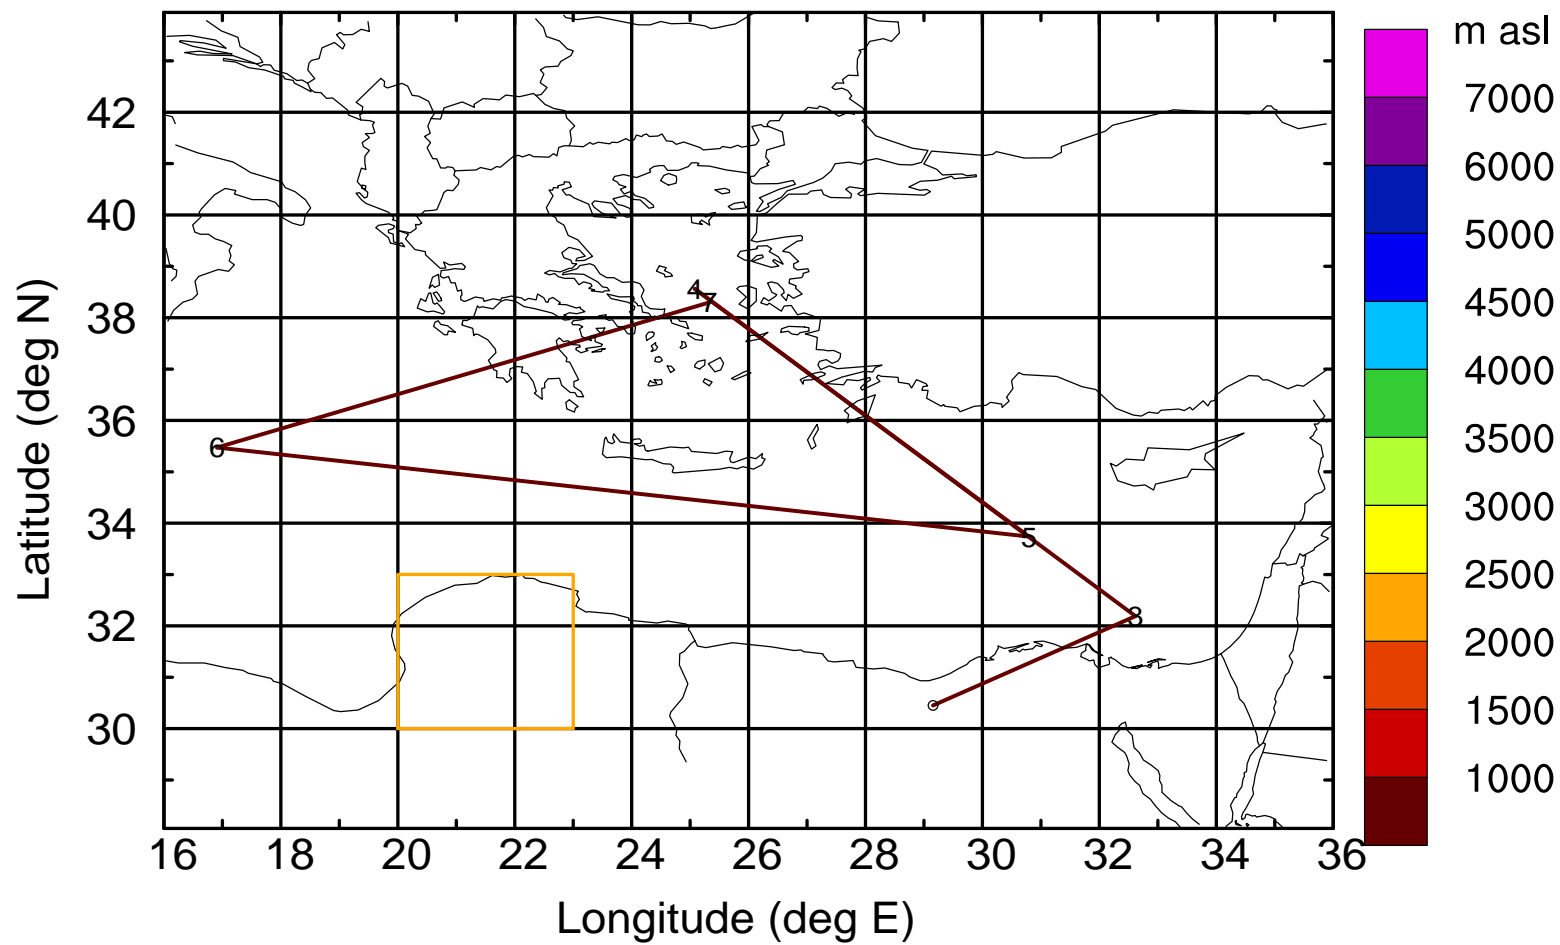

BWD 20170402/21-122H = \*\*/19 UTC

Paphos ground station 20170402

BWD 20170402/21-123H = \*\*/18 UTC

Paphos ground station 20170402

BWD 20170402/21-124H = \*\*/17 UTC

Paphos ground station 20170402

BWD 20170402/21-125H = \*\*/16 UTC