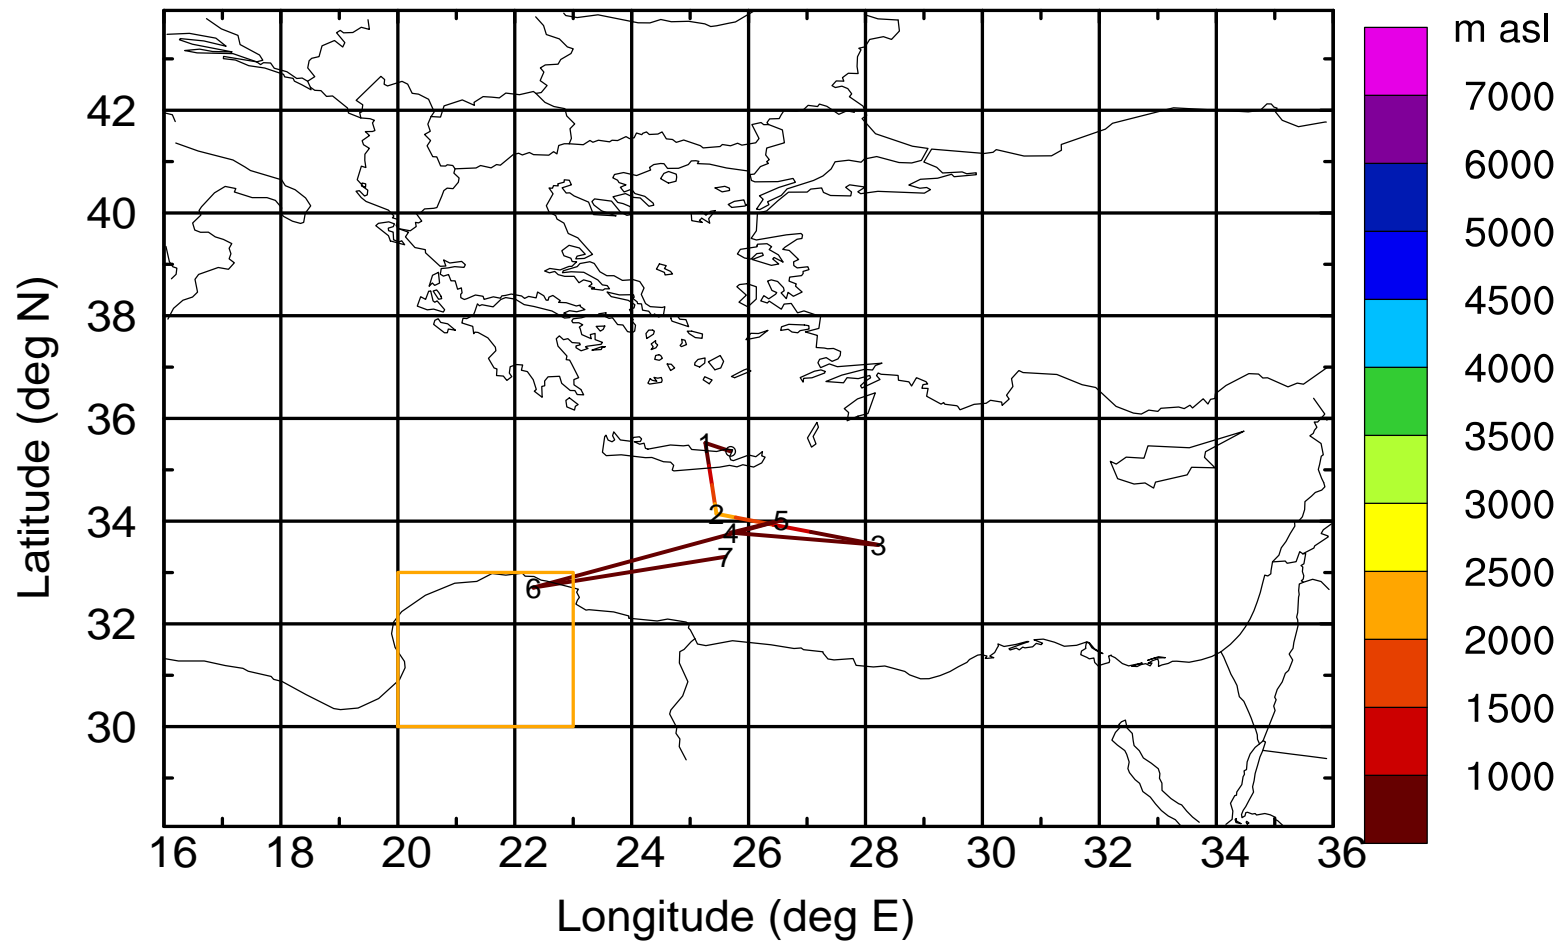

Paphos ground station 20170402

BWD 20170402/21 -98H = \*\*/19 UTC

Paphos ground station 20170402

BWD 20170402/21 -99H = \*\*/18 UTC

Paphos ground station 20170402

BWD 20170402/21-100H = \*\*/17 UTC

Paphos ground station 20170402