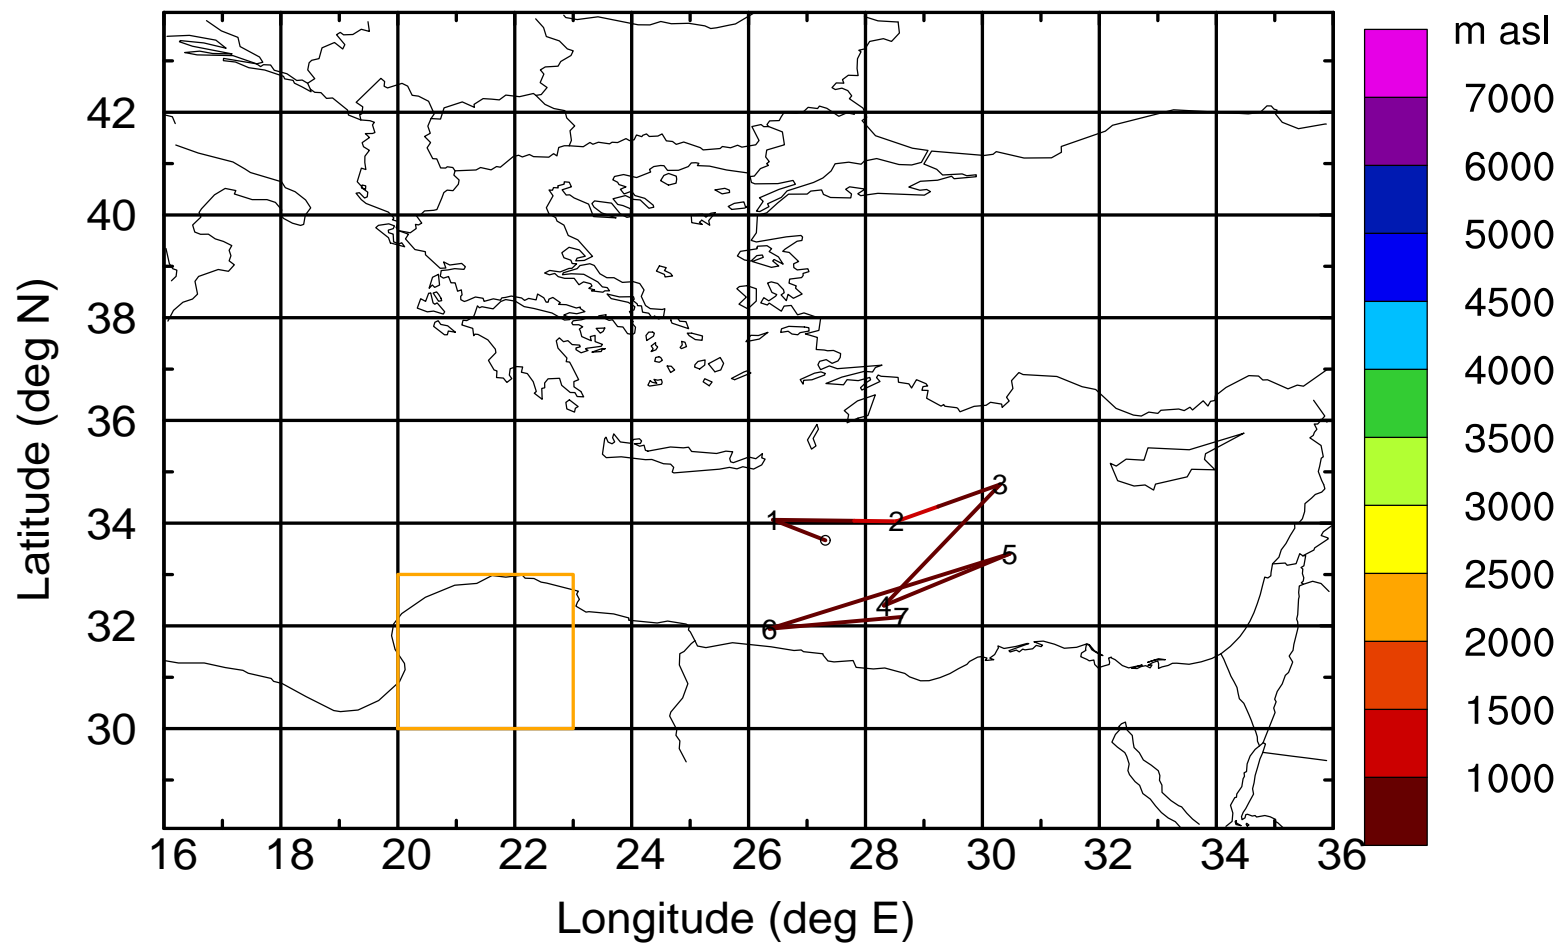

Paphos ground station 20170402

BWD 20170402/21 -85H = **/08 UTC