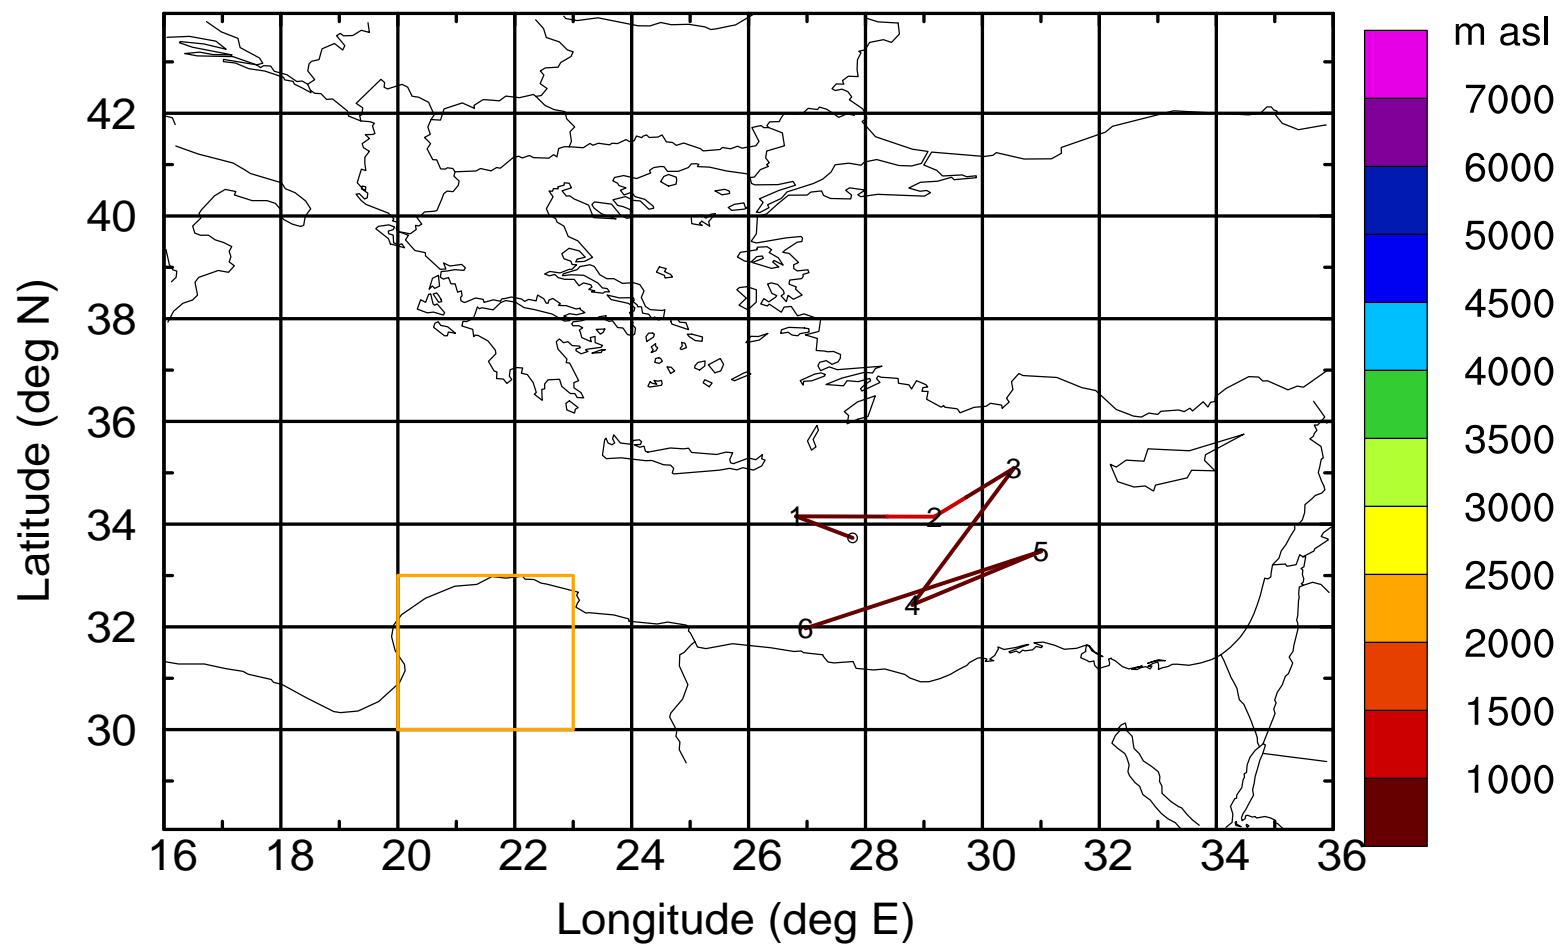

BWD 20170402/21 -80H = \*\*/13 UTC

Paphos ground station 20170402

BWD 20170402/21 -81H = \*\*/12 UTC

Paphos ground station 20170402

BWD 20170402/21 -82H = \*\*/11 UTC

Paphos ground station 20170402

BWD 20170402/21 -83H = \*\*/10 UTC