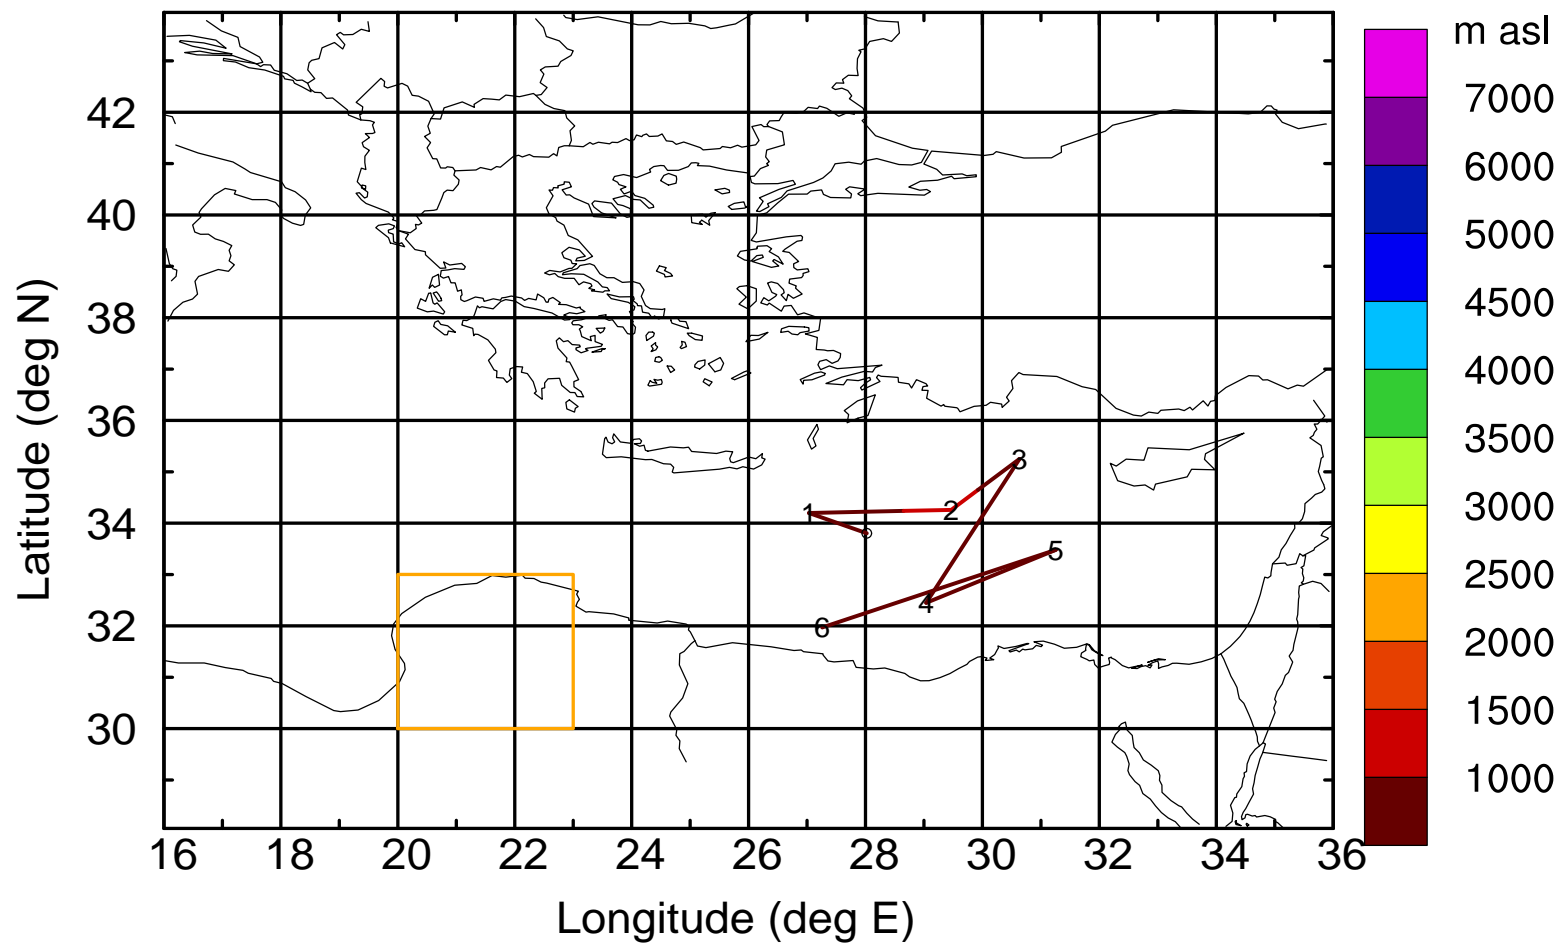

BWD 20170402/21 -80H = \*\*/13 UTC

Paphos ground station 20170402

BWD 20170402/21 -81H = \*\*/12 UTC

Paphos ground station 20170402

BWD 20170402/21 -82H = \*\*/11 UTC

Paphos ground station 20170402

BWD 20170402/21 -83H = \*\*/10 UTC