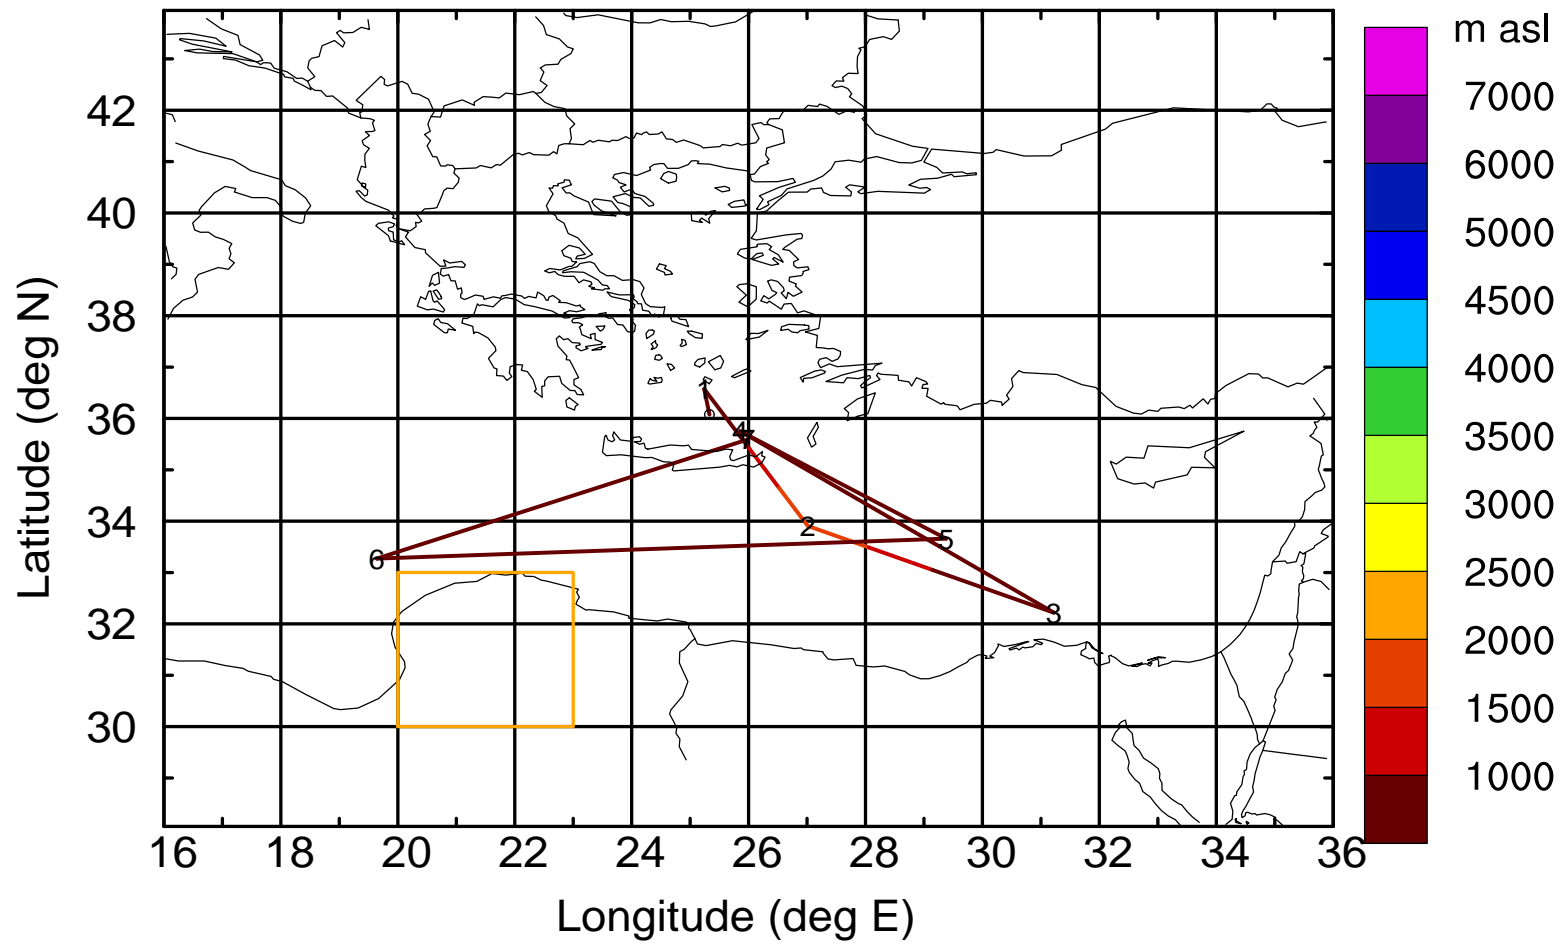

BWD 20170402/21-108H = \*\*/09 UTC

Paphos ground station 20170402

BWD 20170402/21-109H = \*\*/08 UTC

Paphos ground station 20170402

BWD 20170402/21-110H = \*\*/07 UTC

Paphos ground station 20170402

BWD 20170402/21-111H = \*\*/06 UTC