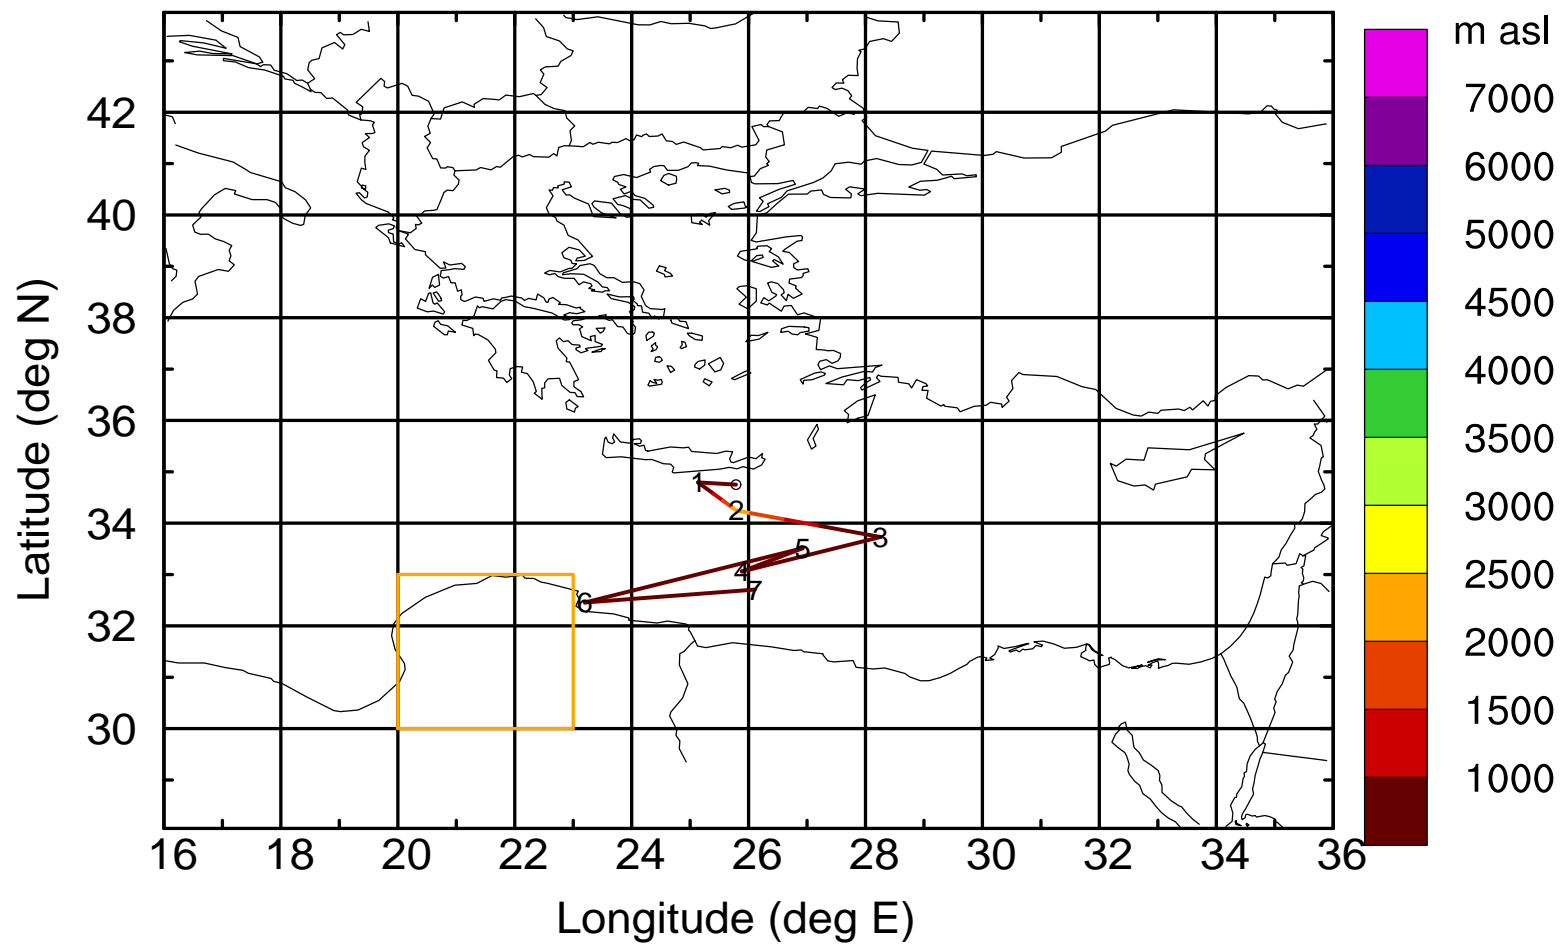

BWD 20170402/21 -94H = \*\*/23 UTC

Paphos ground station 20170402

BWD 20170402/21 -95H = \*\*/22 UTC

Paphos ground station 20170402

BWD 20170402/21 -96H = \*\*/21 UTC

Paphos ground station 20170402

BWD 20170402/21 -97H = \*\*/20 UTC