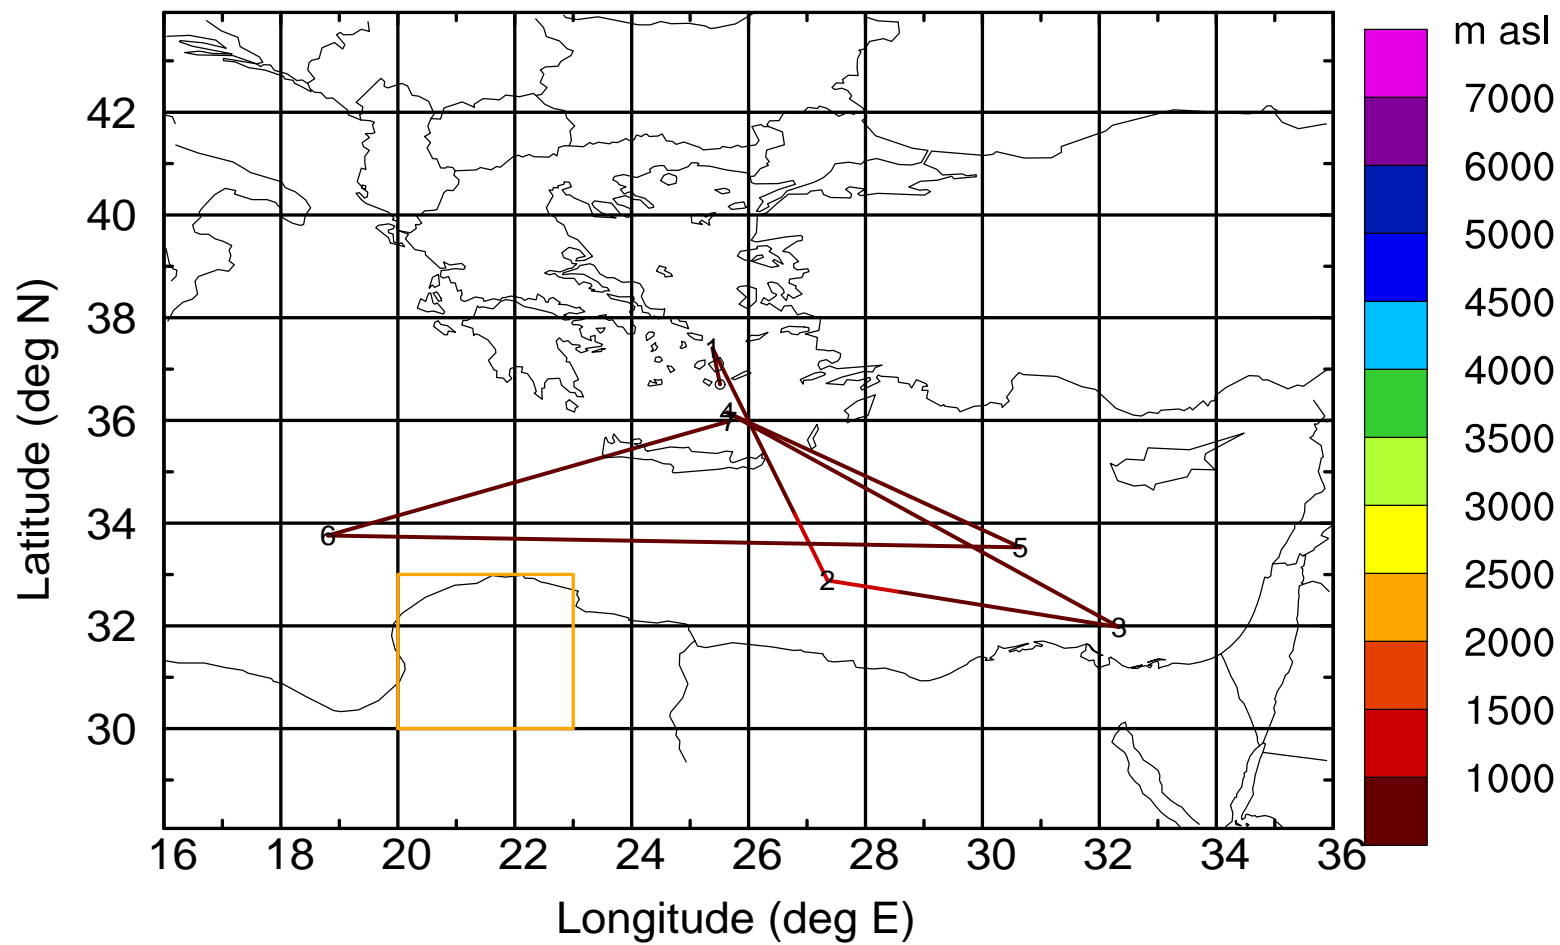

Paphos ground station 20170402

BWD 20170402/21-115H = **/02 UTC