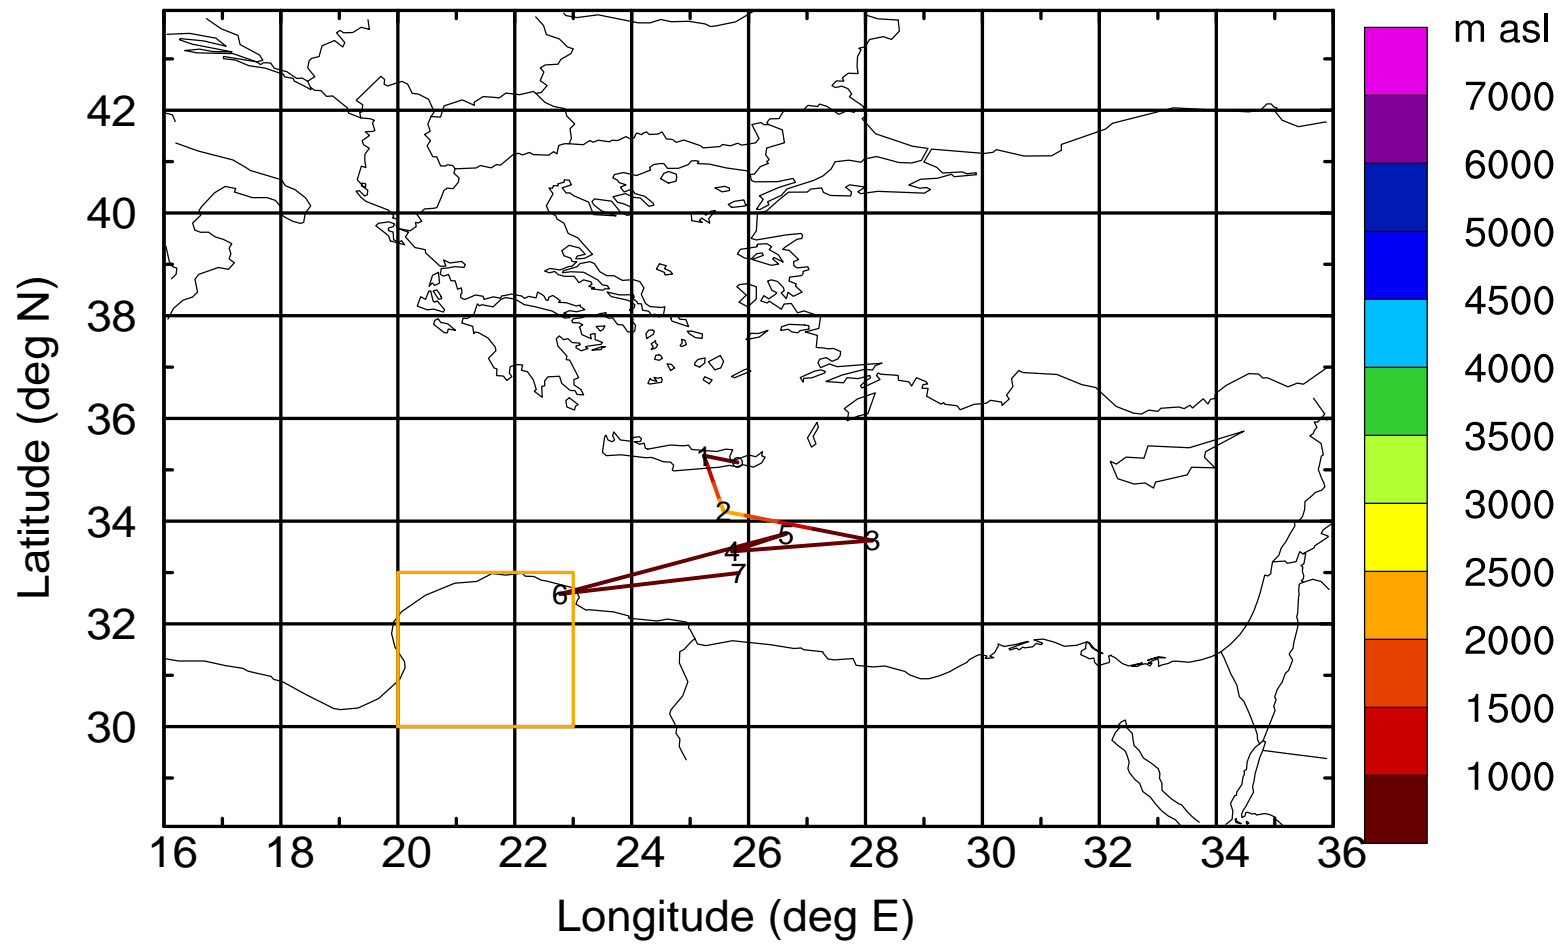

Paphos ground station 20170402

BWD 20170402/21 -98H = **/19 UTC