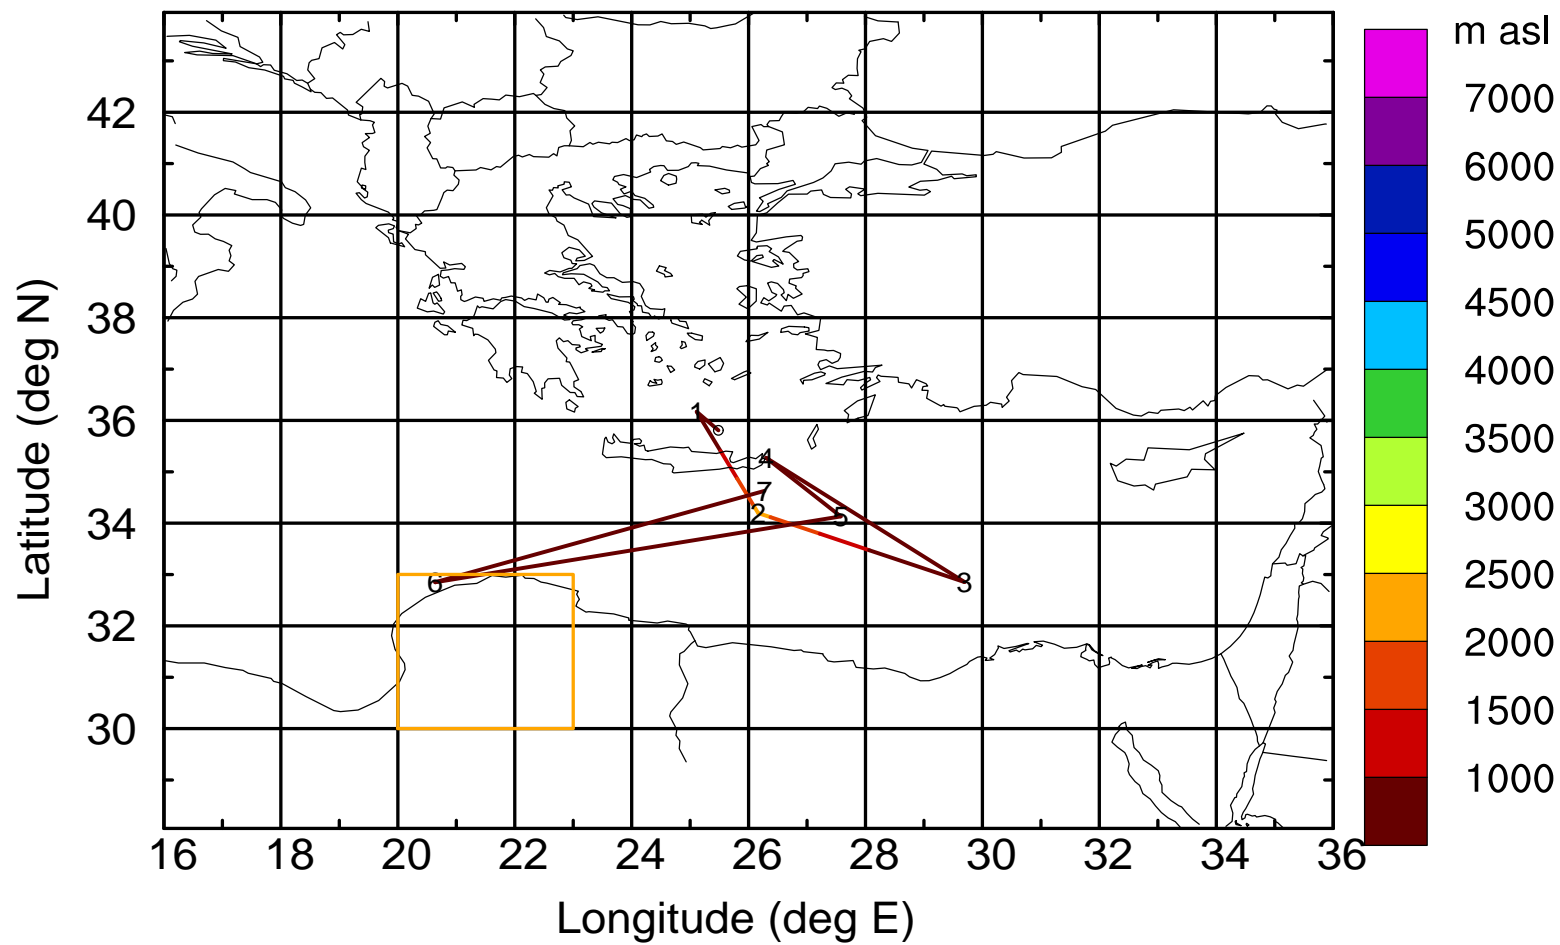

Paphos ground station 20170402

BWD 20170402/21-106H = **/11 UTC