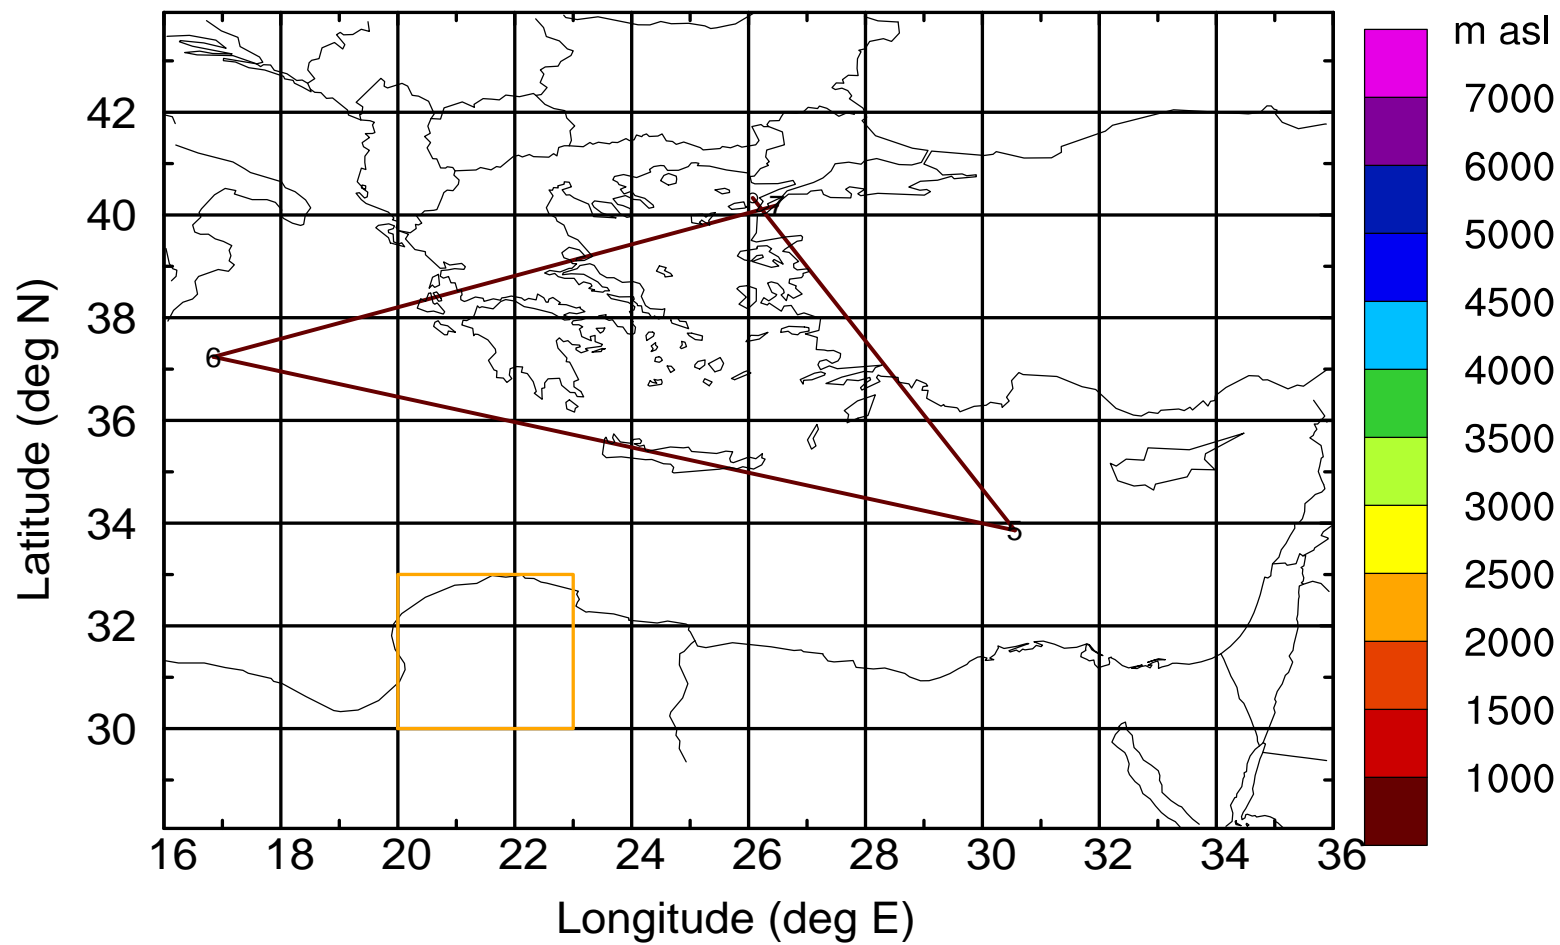

Paphos ground station 20170402

BWD 20170402/21-130H = **/11 UTC