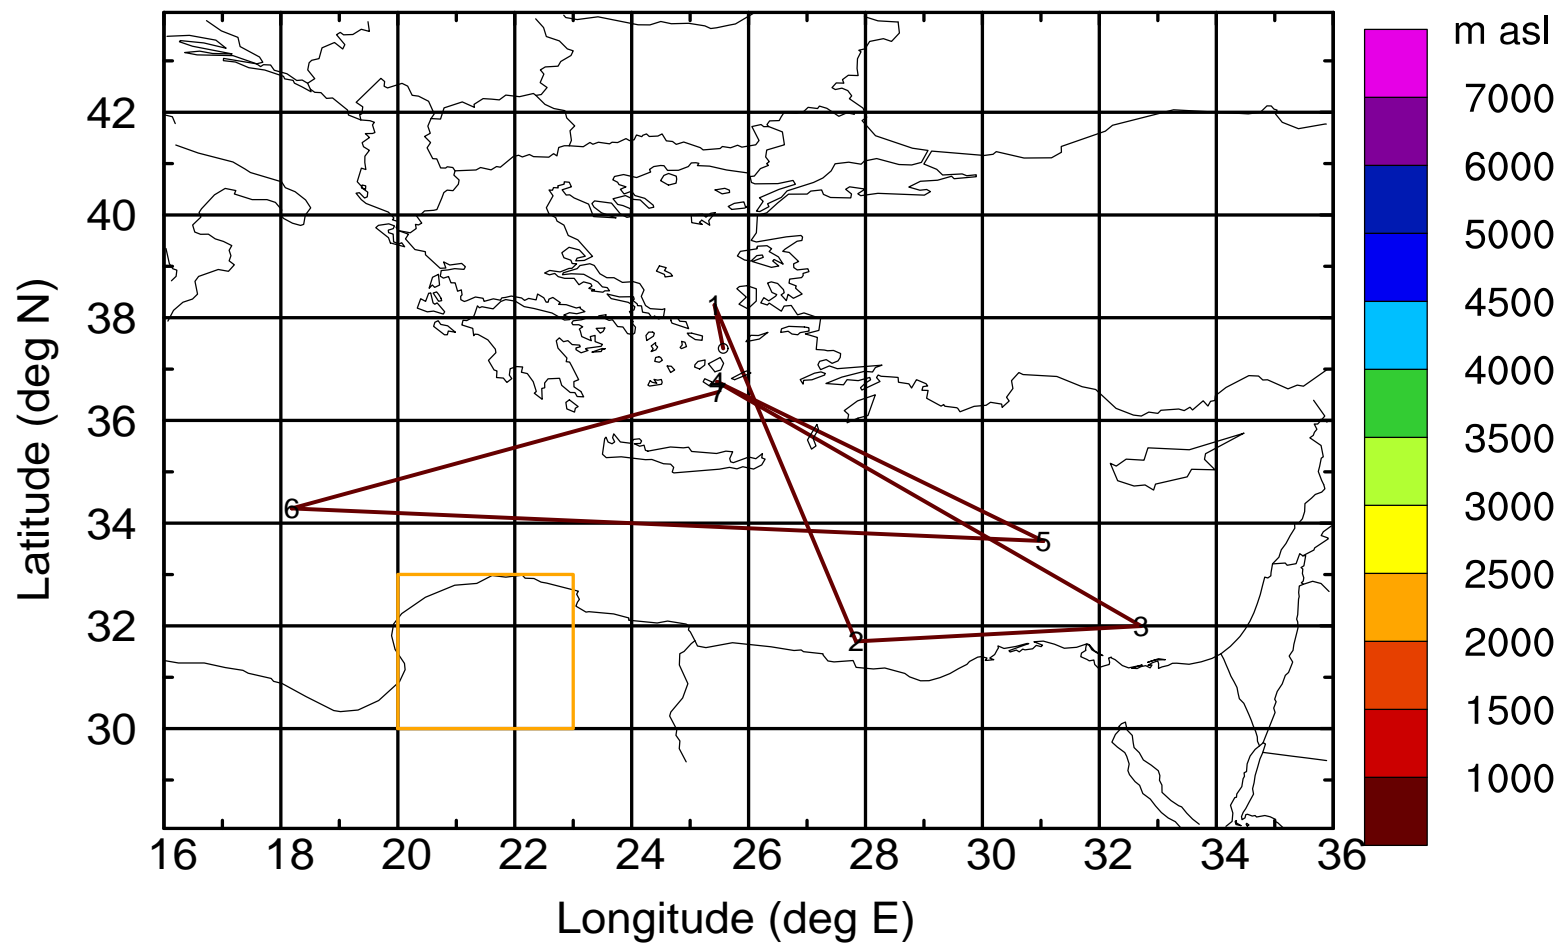

BWD 20170402/21-115H = \*\*/02 UTC

Paphos ground station 20170402

BWD 20170402/21-116H = \*\*/01 UTC

Paphos ground station 20170402

BWD 20170402/21-117H = \*\*/00 UTC

Paphos ground station 20170402

BWD 20170402/21-118H = \*\*/23 UTC