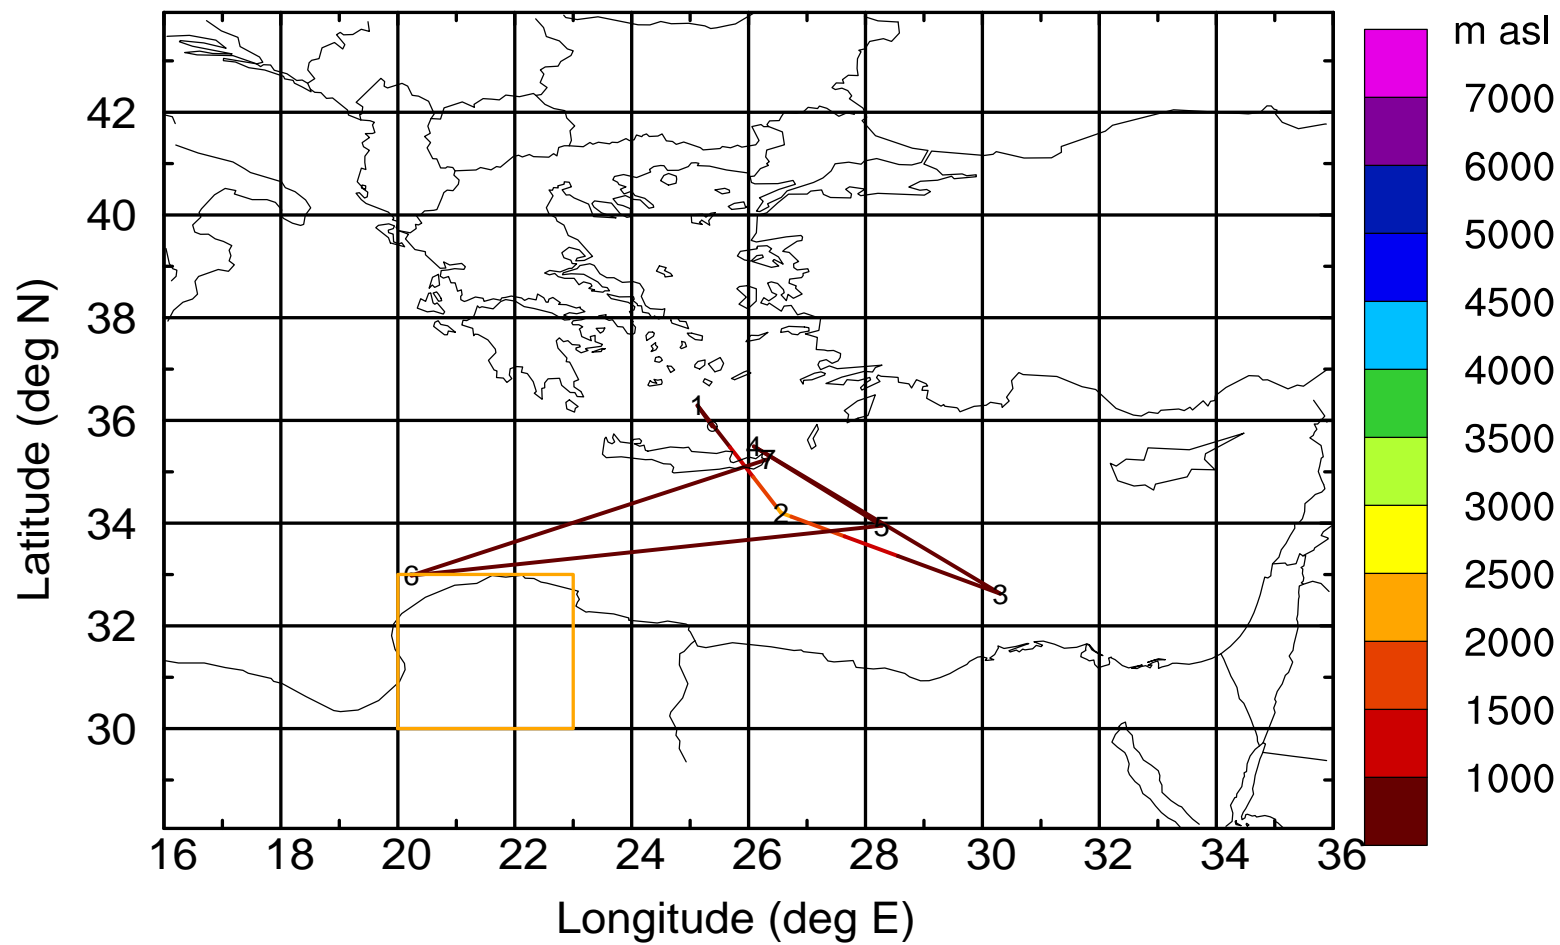

Paphos ground station 20170402

BWD 20170402/21-108H = **/09 UTC