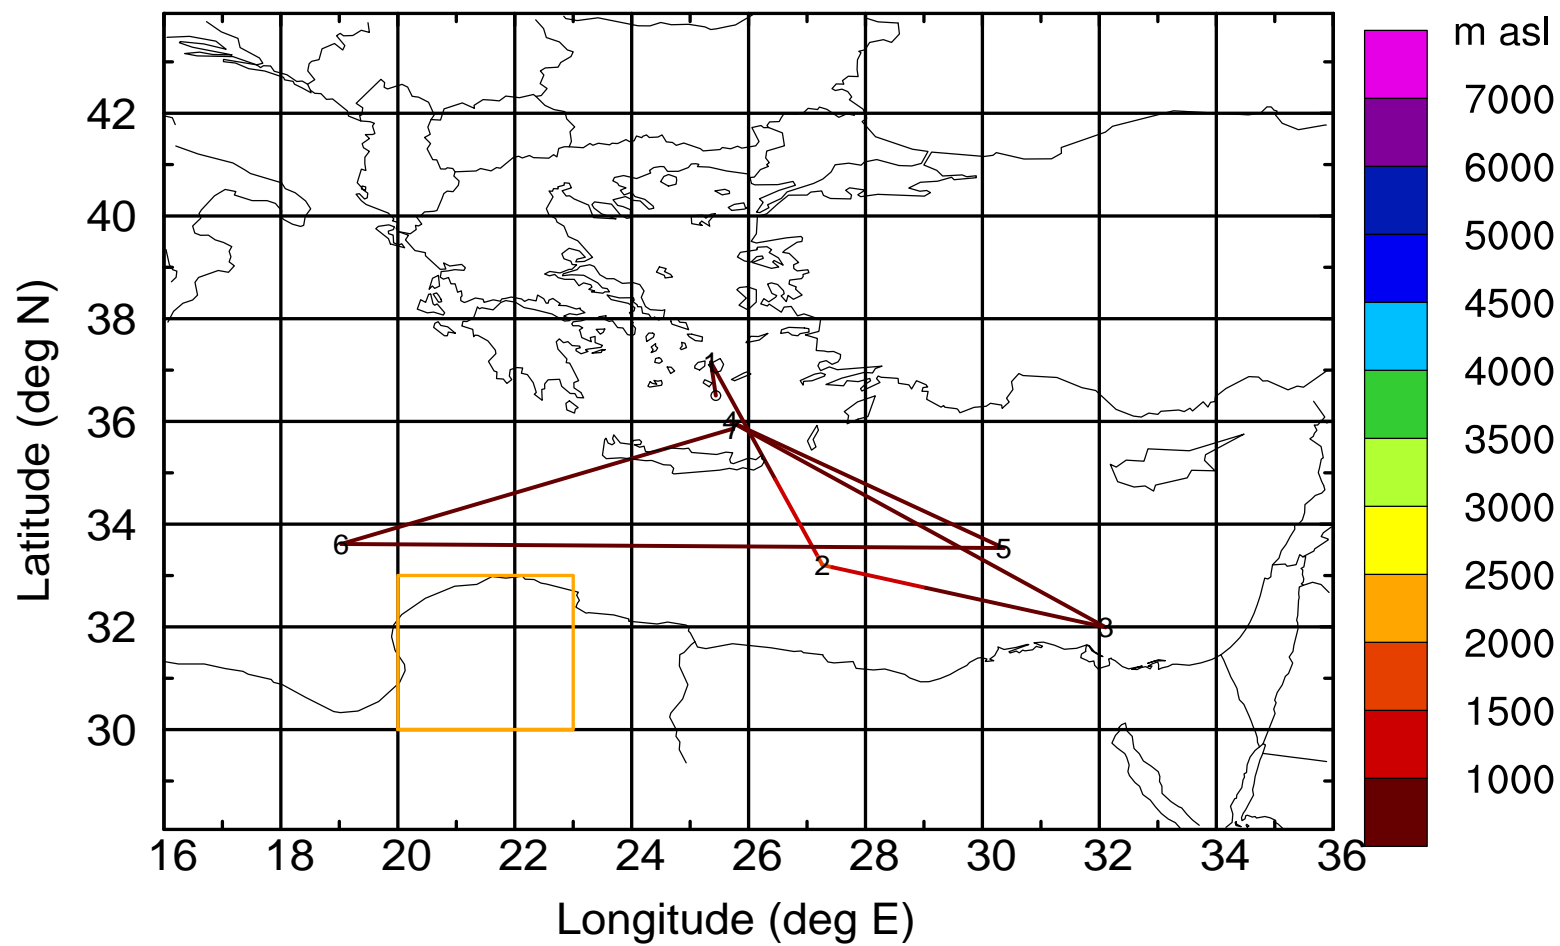

Paphos ground station 20170402

BWD 20170402/21-112H = \*\*/05 UTC

Paphos ground station 20170402

BWD 20170402/21-113H = \*\*/04 UTC

Paphos ground station 20170402

BWD 20170402/21-114H = \*\*/03 UTC

Paphos ground station 20170402