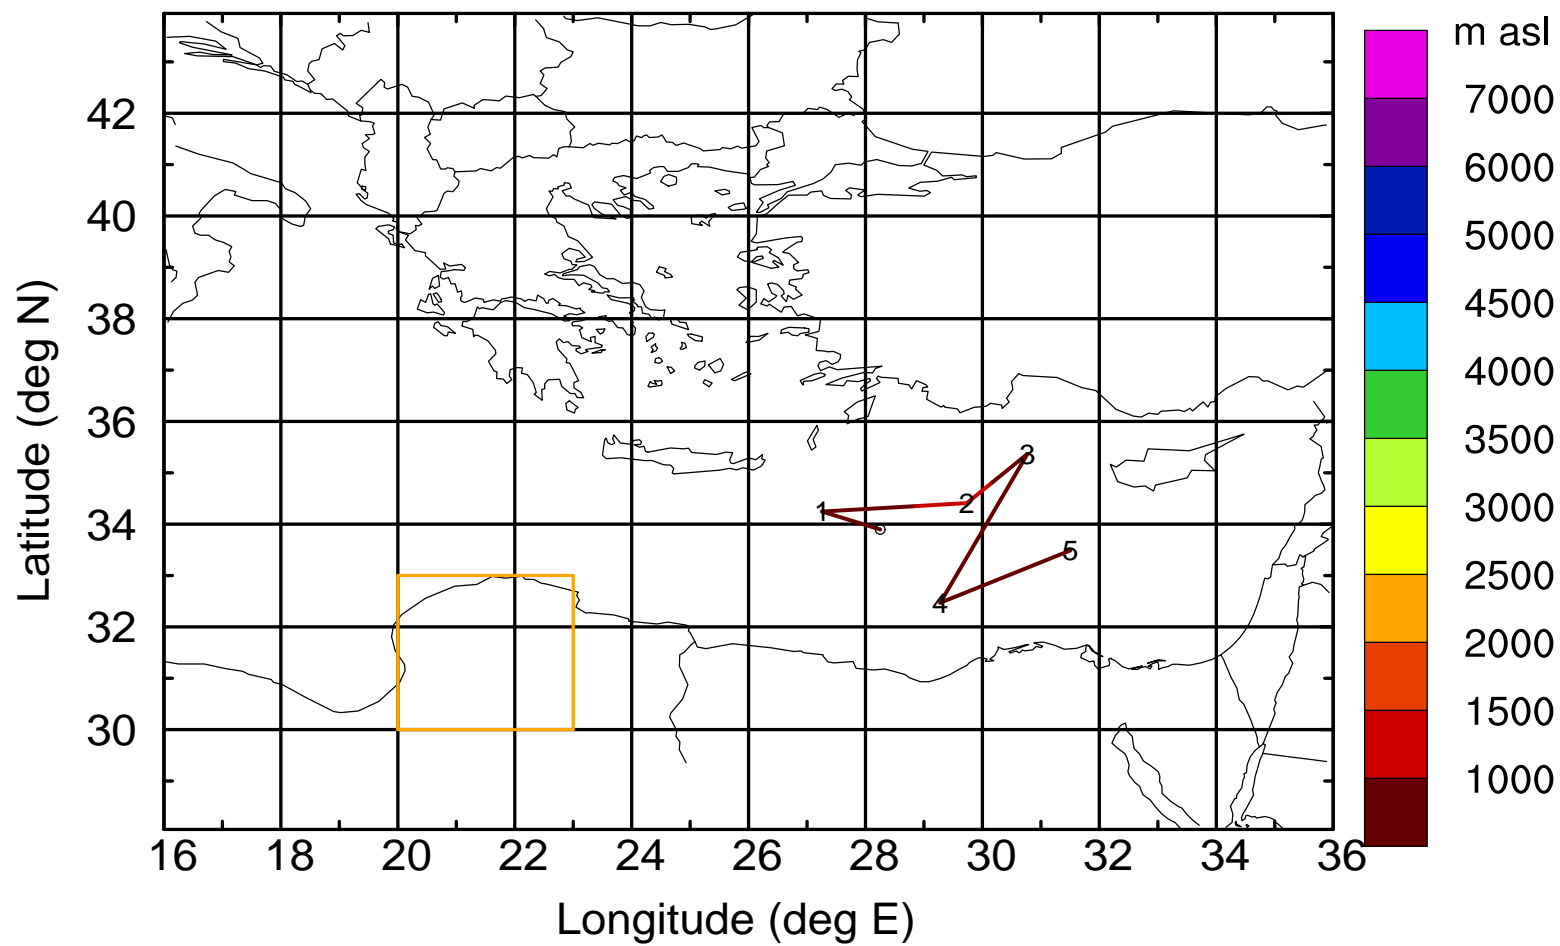

Paphos ground station 20170402

BWD 20170402/21 -81H = **/12 UTC