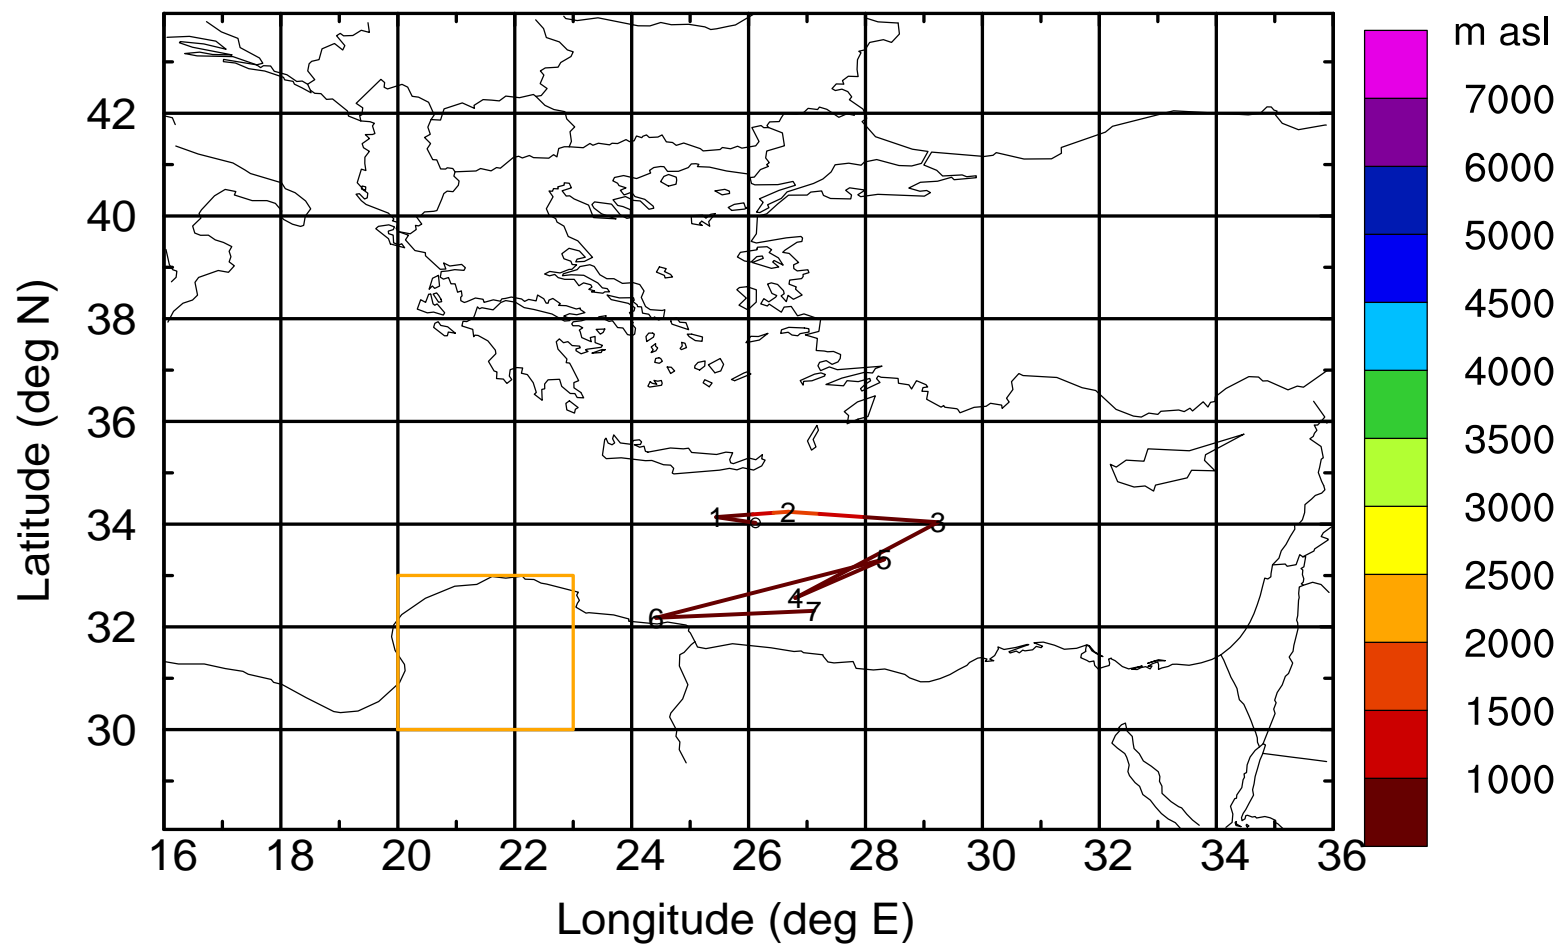

Paphos ground station 20170402

BWD 20170402/21 -91H = **/02 UTC