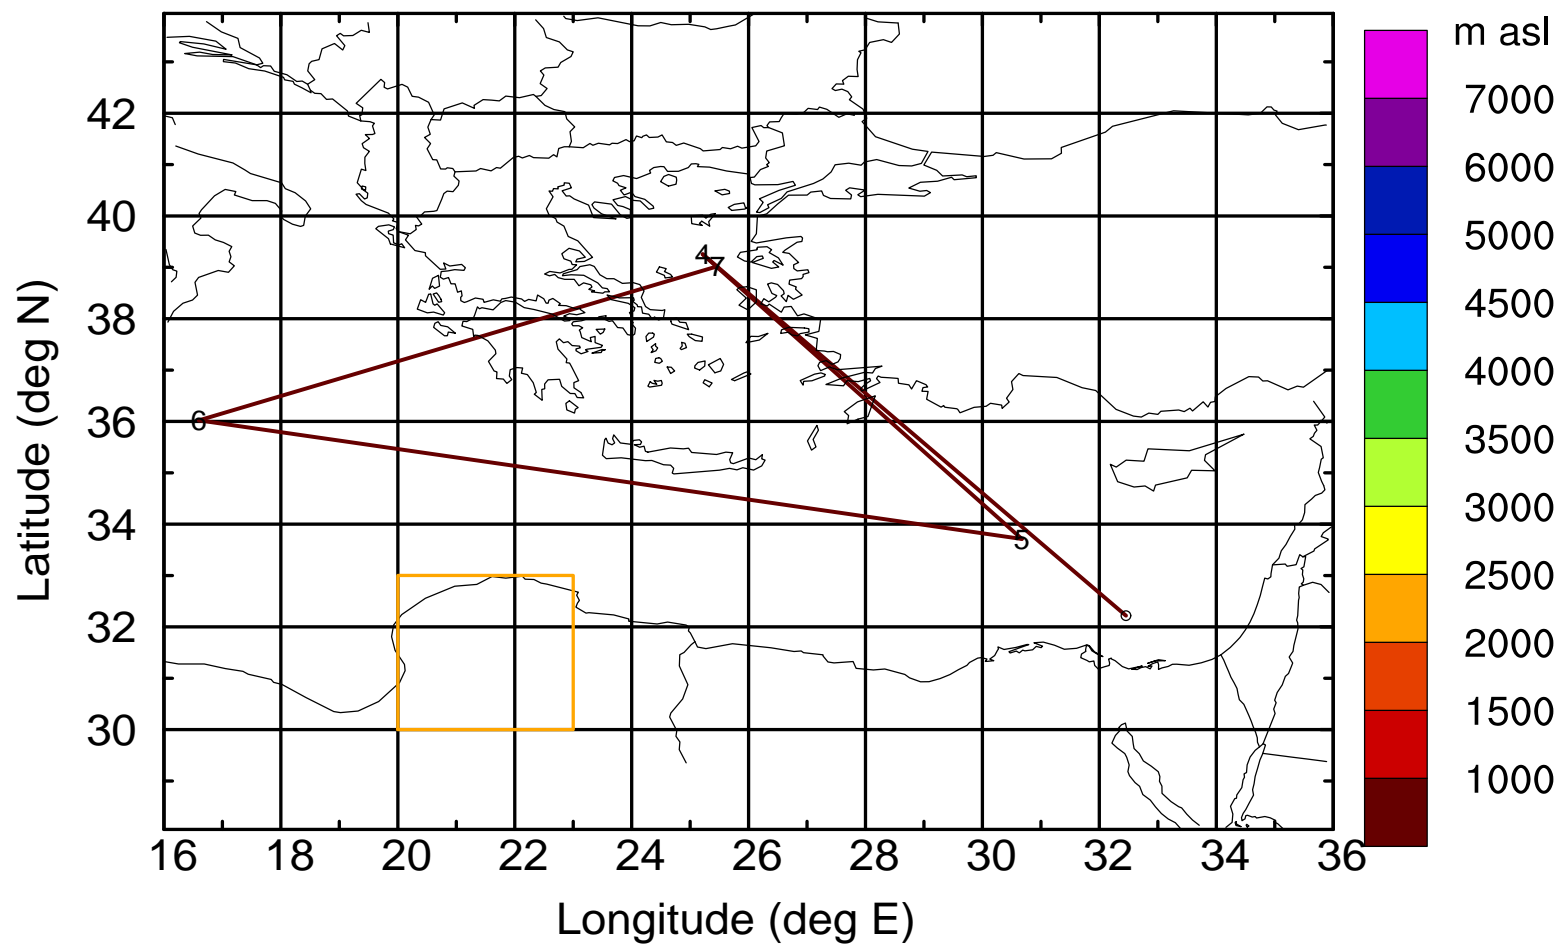

Paphos ground station 20170402

BWD 20170402/21-126H = **/15 UTC