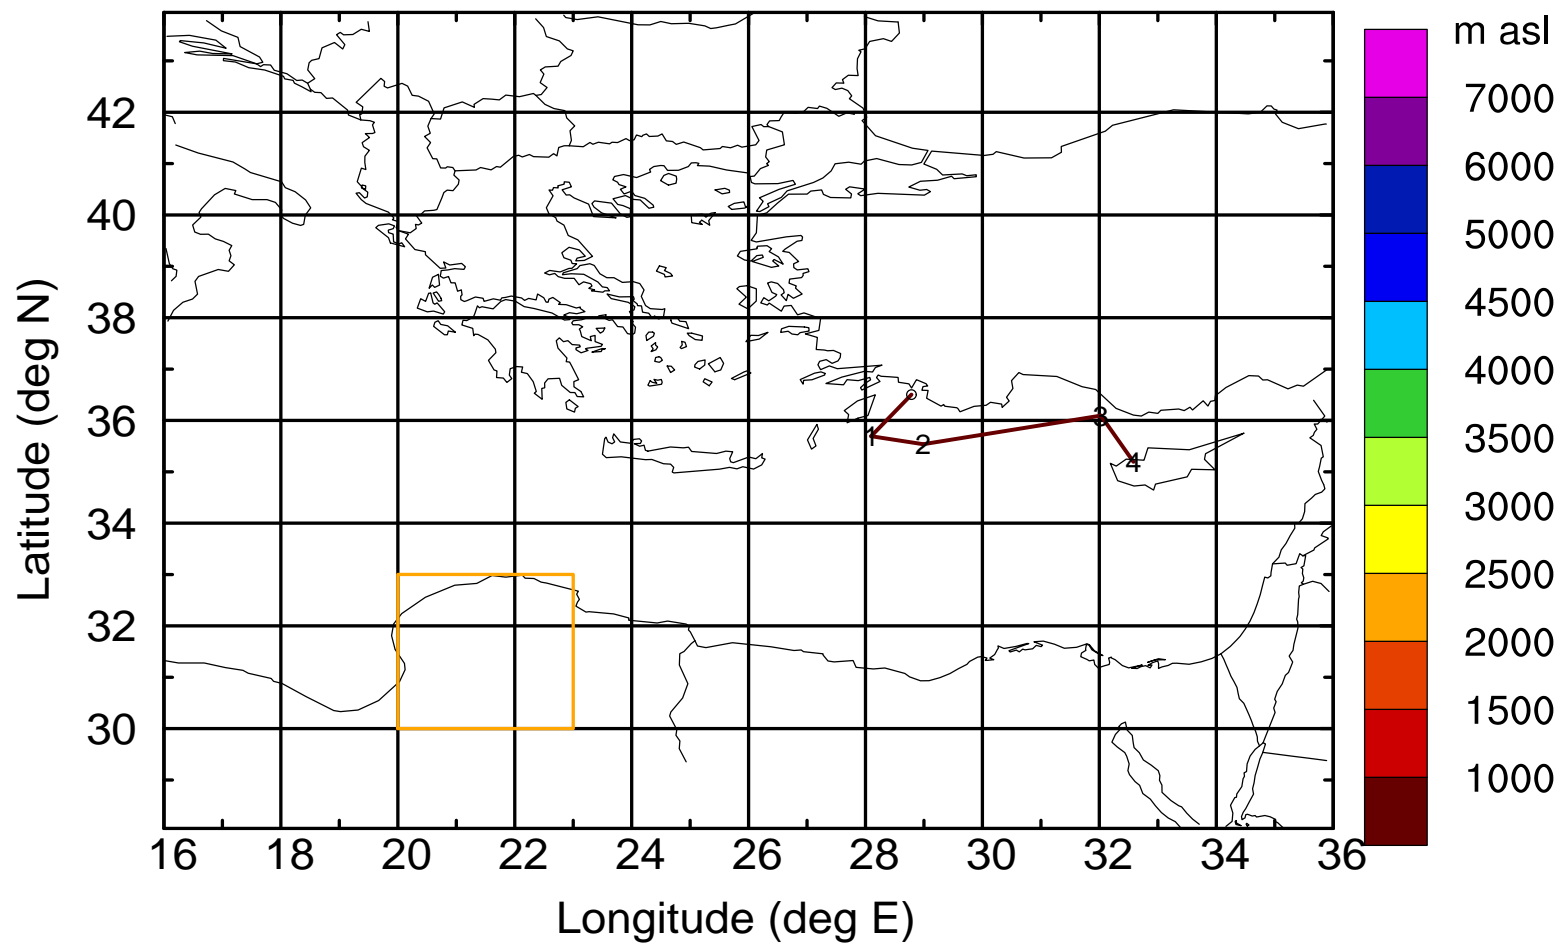

Paphos ground station 20170402

BWD 20170402/21 -28H = 01/17 UTC

Paphos ground station 20170402

BWD 20170402/21 -29H = 01/16 UTC

Paphos ground station 20170402

BWD 20170402/21 -30H = 01/15 UTC

Paphos ground station 20170402