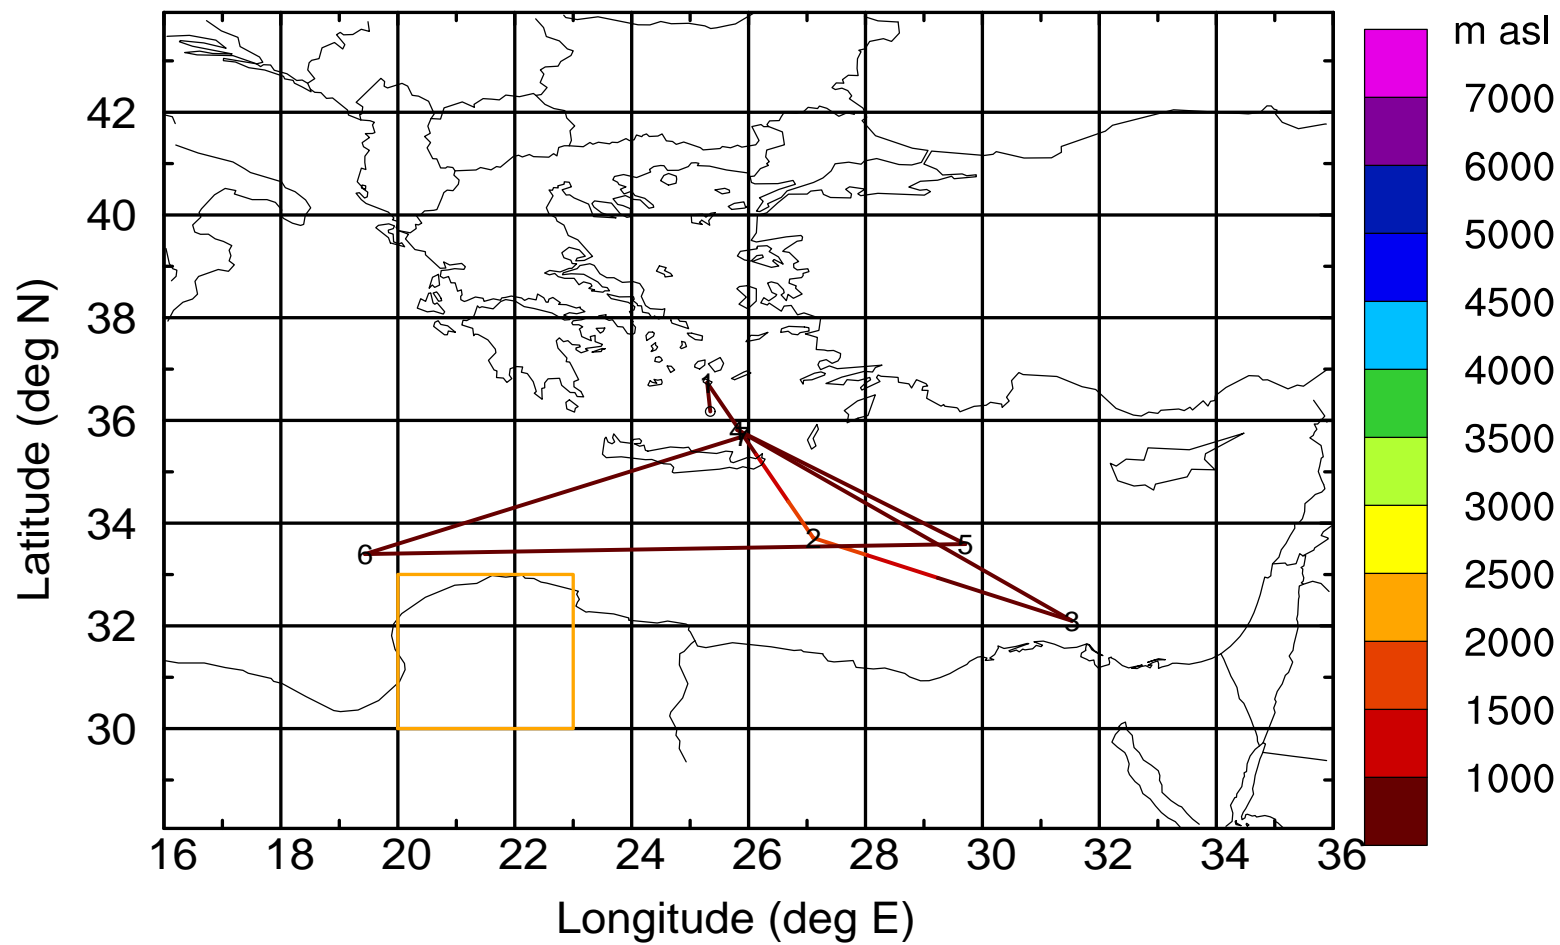

Paphos ground station 20170402

BWD 20170402/21-112H = **/05 UTC