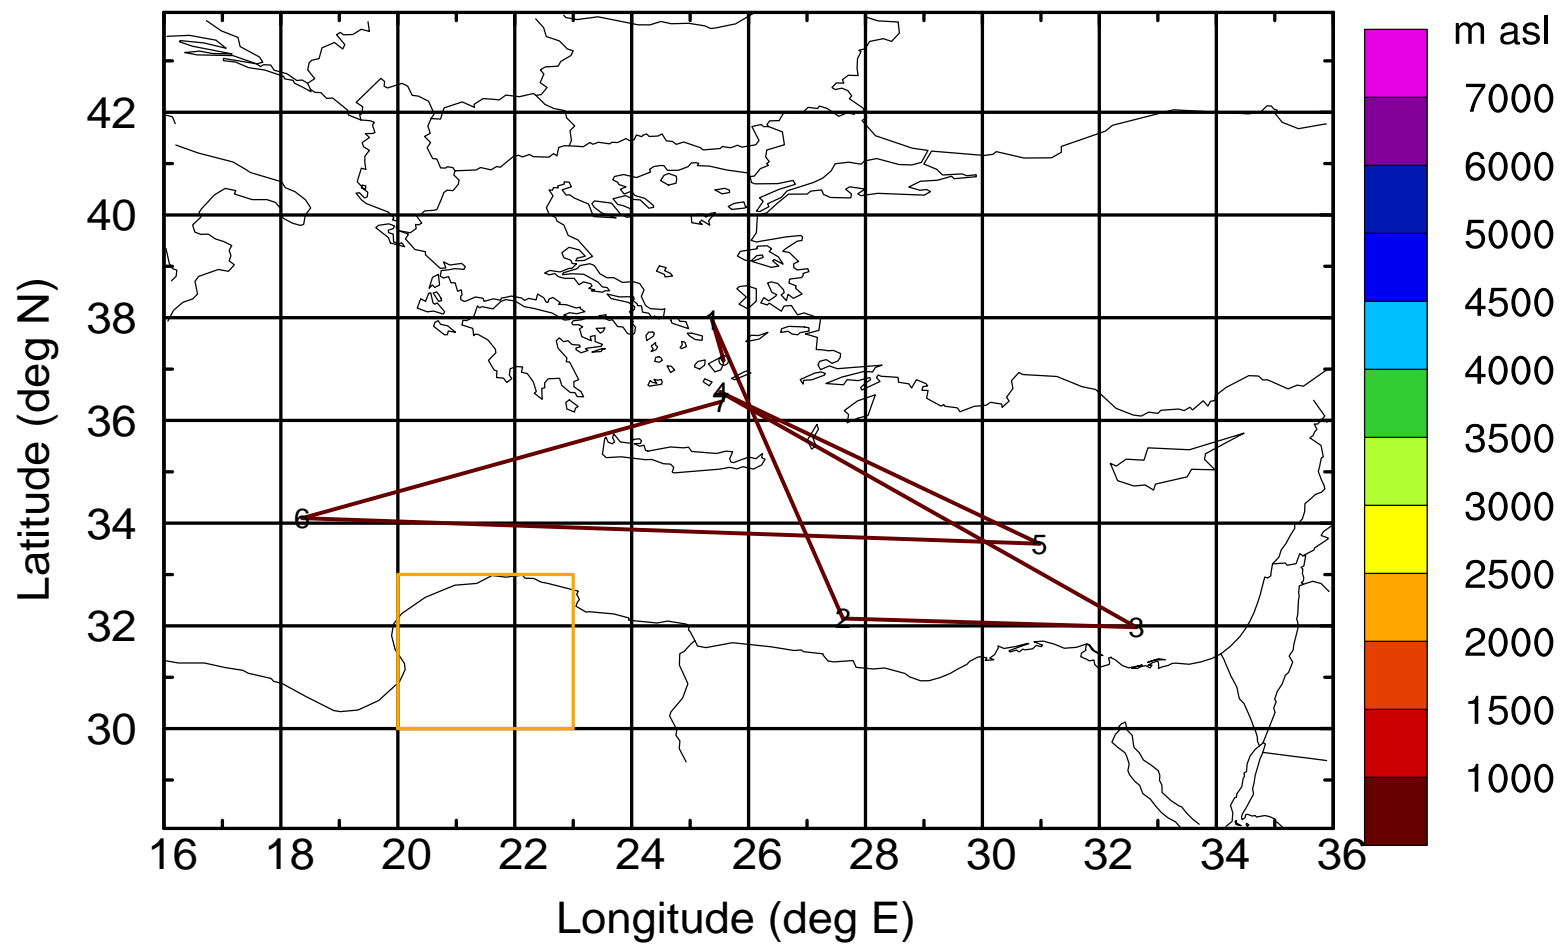

BWD 20170402/21-115H = \*\*/02 UTC

Paphos ground station 20170402

BWD 20170402/21-116H = \*\*/01 UTC

Paphos ground station 20170402

BWD 20170402/21-117H = \*\*/00 UTC

Paphos ground station 20170402

BWD 20170402/21-118H = \*\*/23 UTC