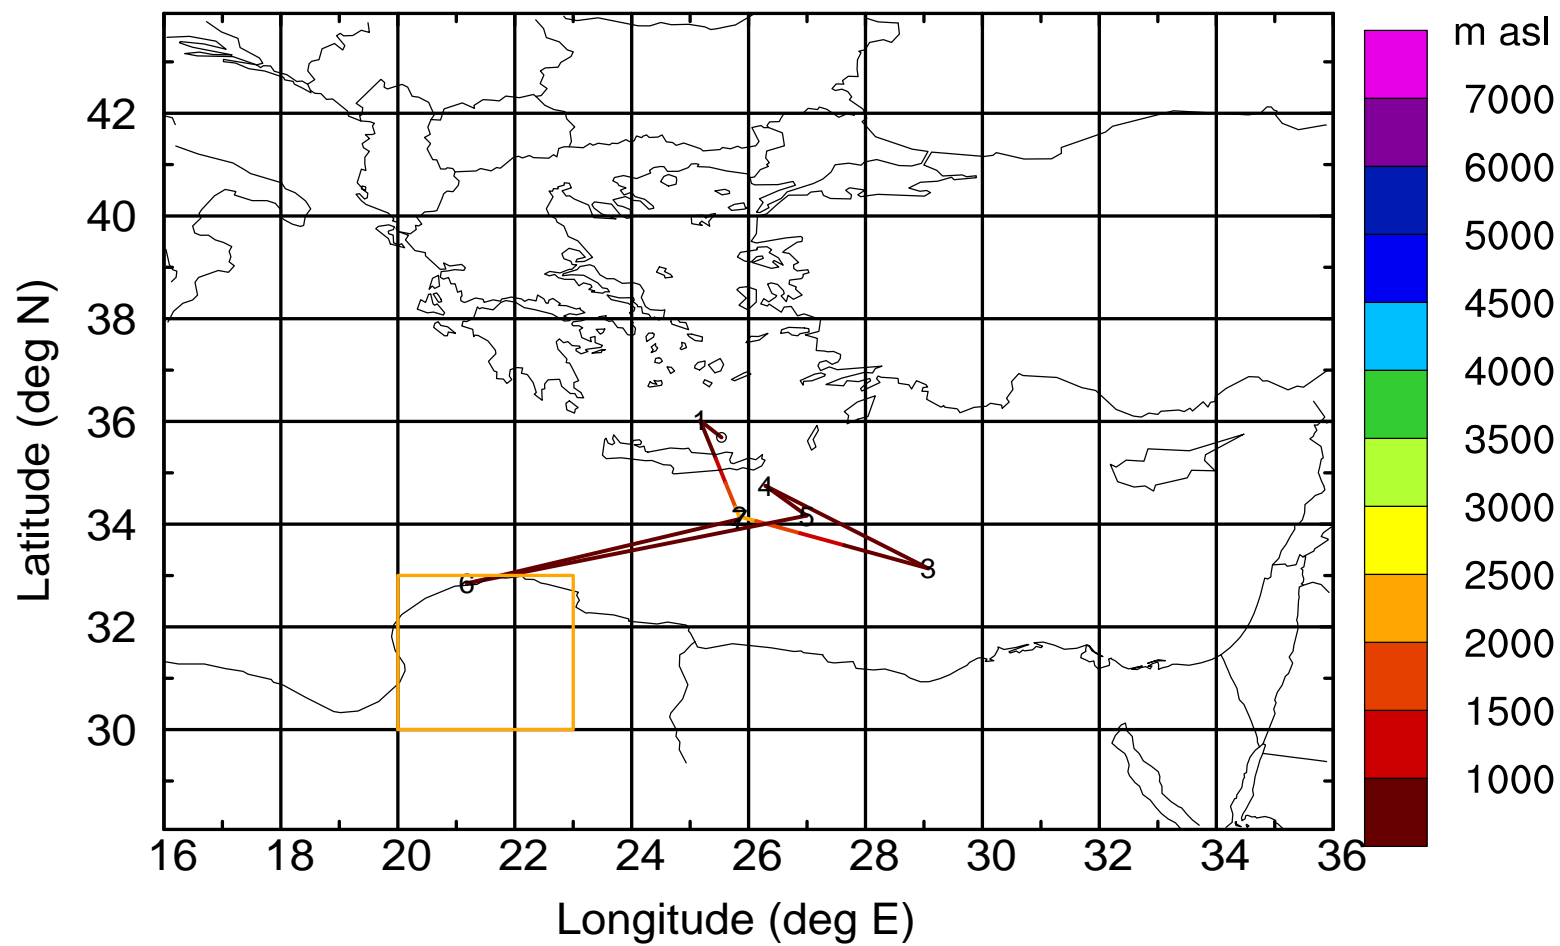

BWD 20170402/21-101H = \*\*/16 UTC

Paphos ground station 20170402

BWD 20170402/21-102H = \*\*/15 UTC

Paphos ground station 20170402

BWD 20170402/21-103H = \*\*/14 UTC

Paphos ground station 20170402

BWD 20170402/21-104H = \*\*/13 UTC