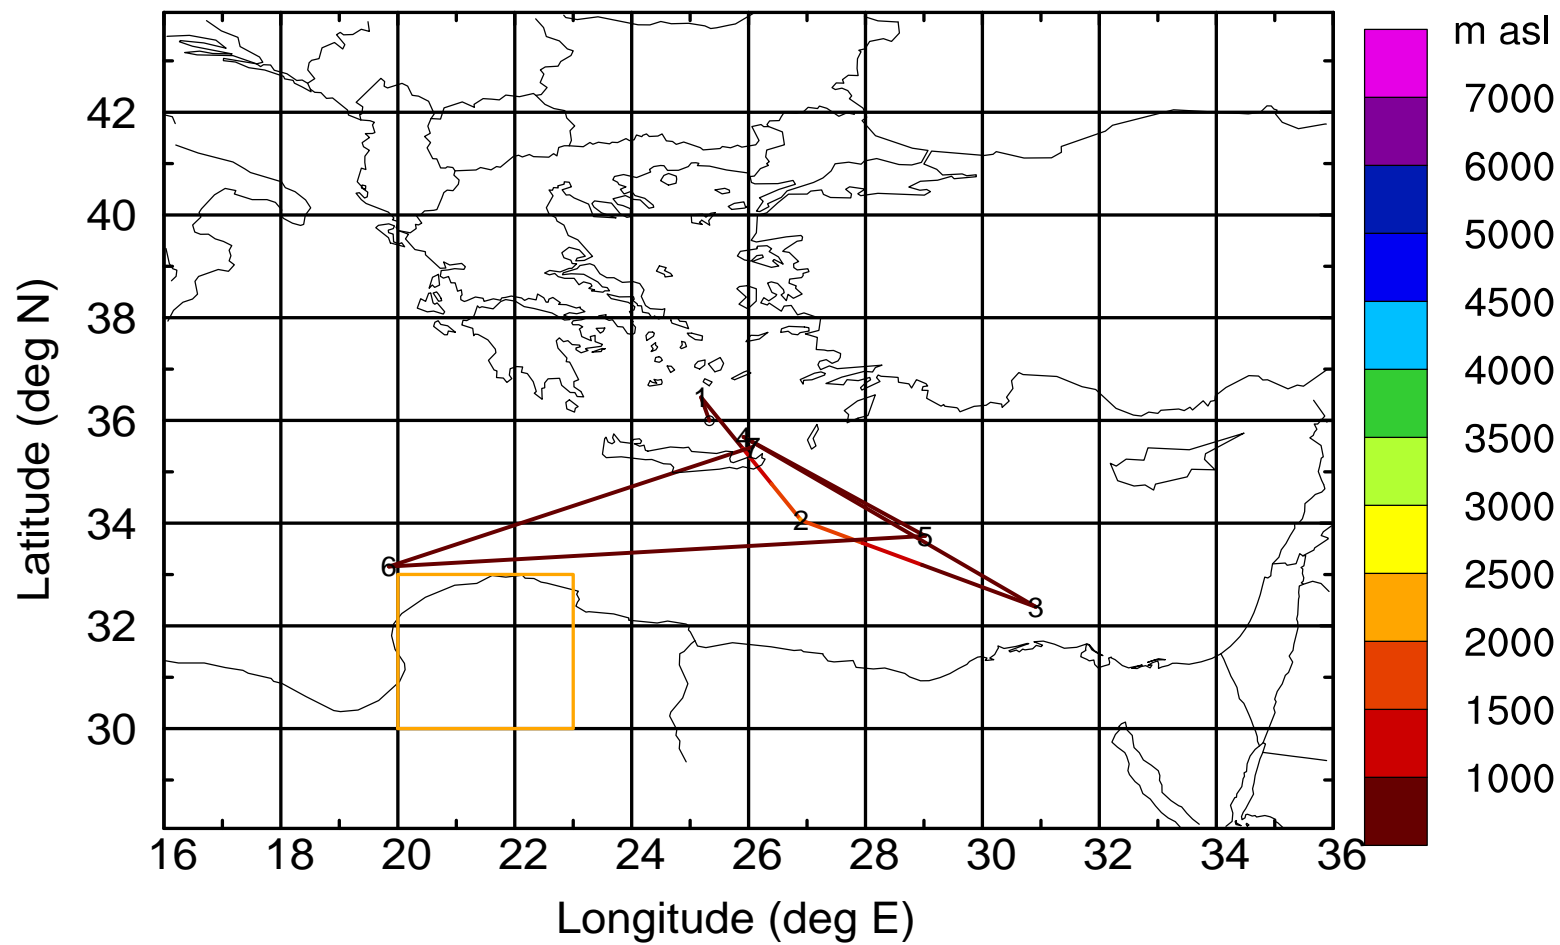

BWD 20170402/21-108H = \*\*/09 UTC

Paphos ground station 20170402

BWD 20170402/21-109H = \*\*/08 UTC

Paphos ground station 20170402

BWD 20170402/21-110H = \*\*/07 UTC

Paphos ground station 20170402

BWD 20170402/21-111H = \*\*/06 UTC