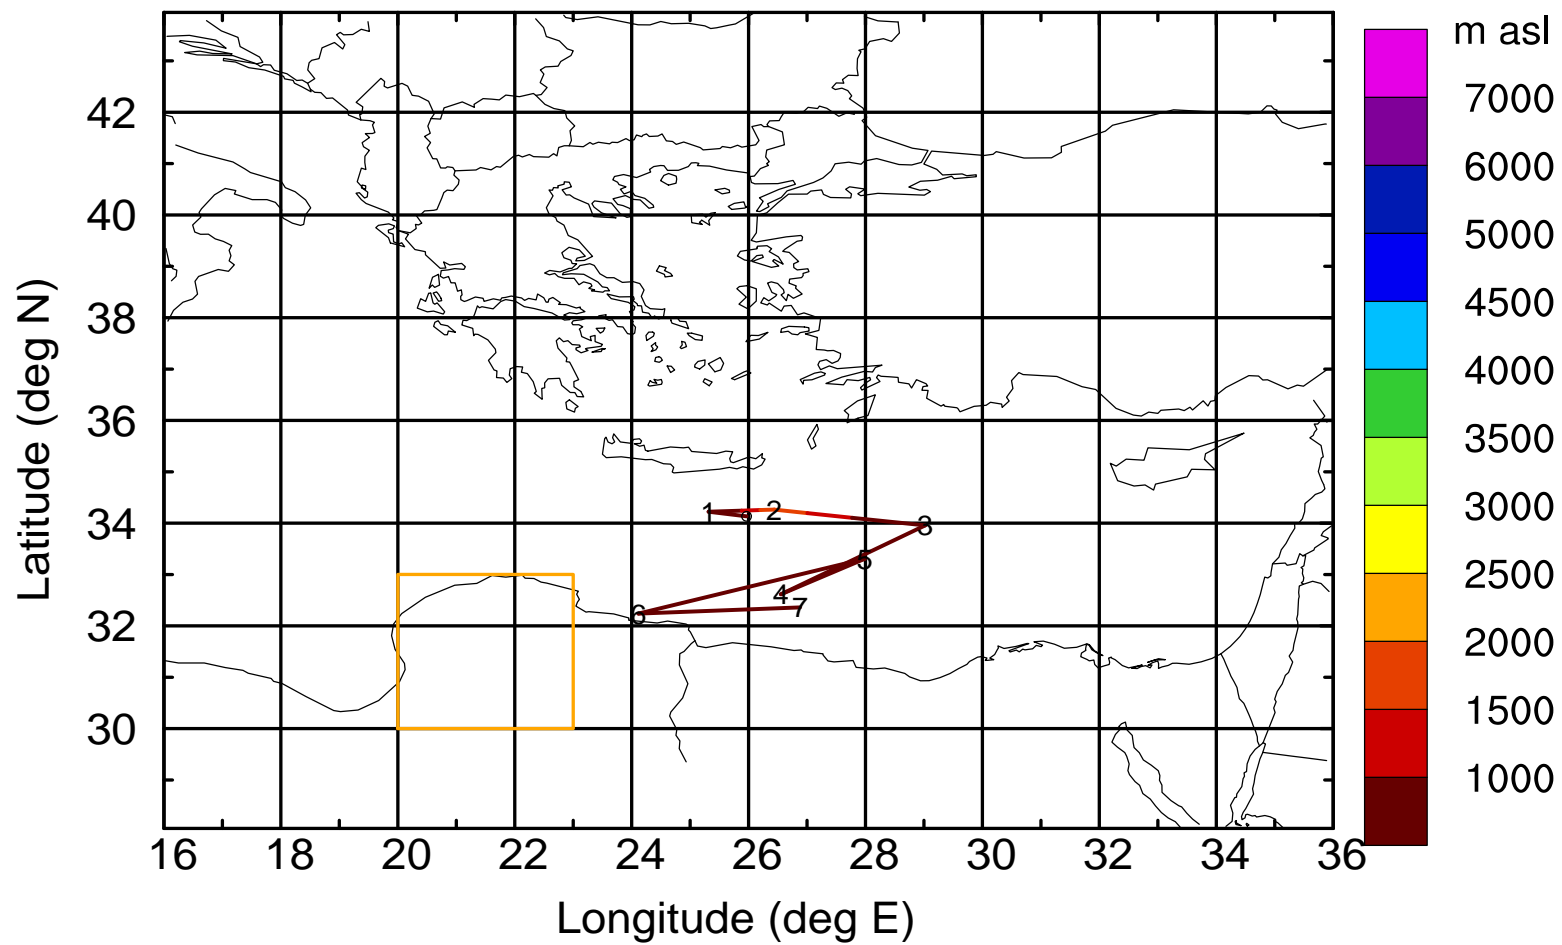

Paphos ground station 20170402

BWD 20170402/21 -92H = **/01 UTC