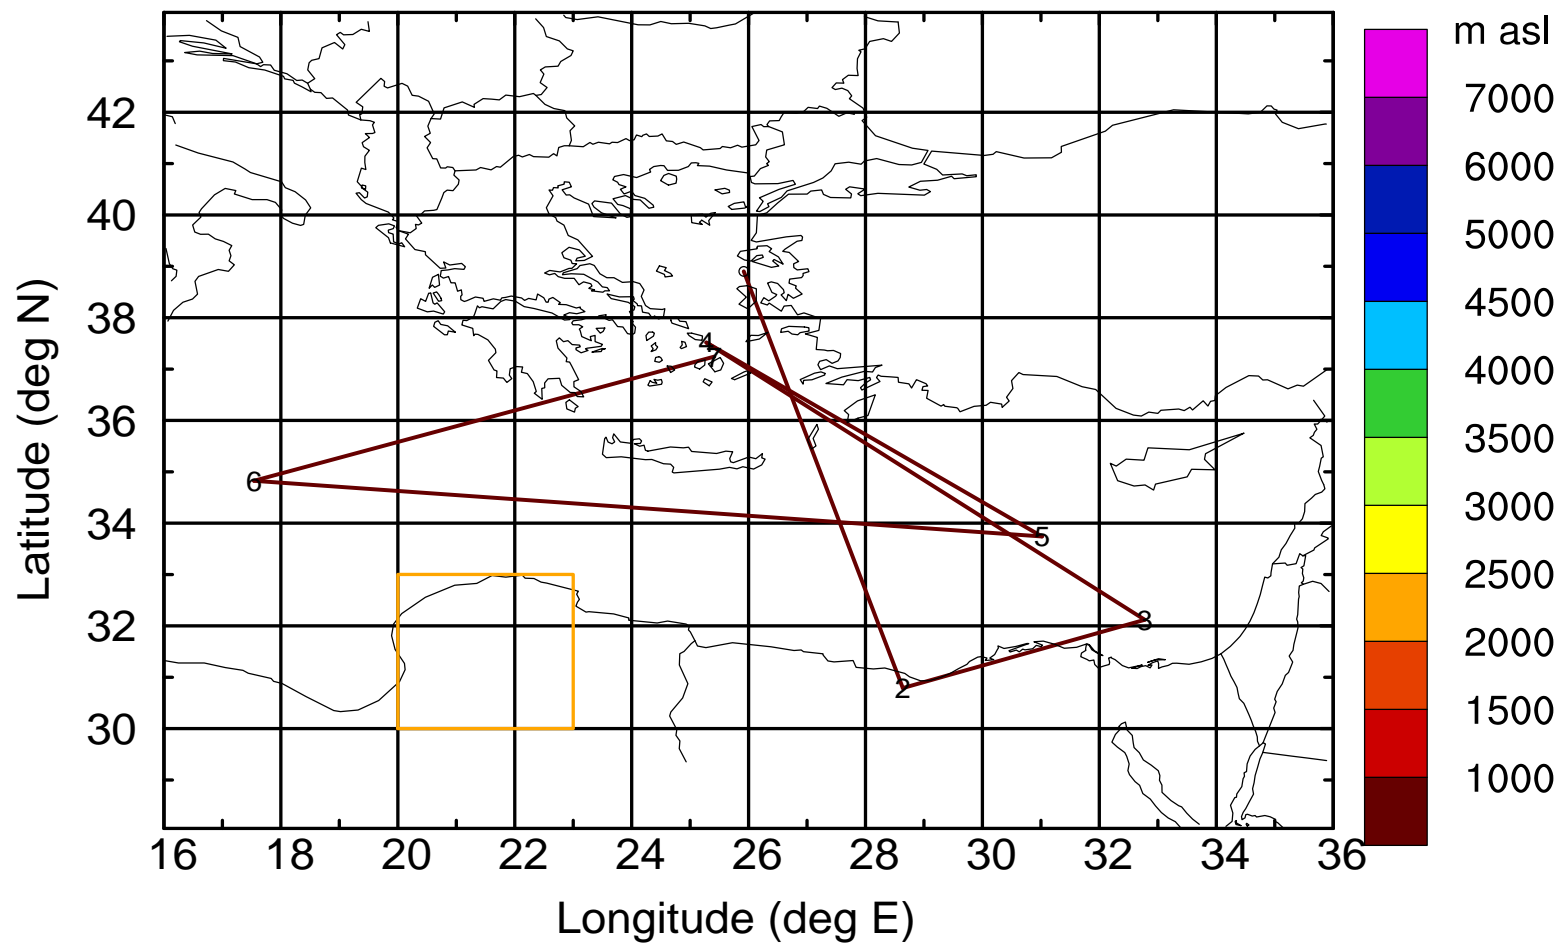

Paphos ground station 20170402

BWD 20170402/21-119H = \*\*/22 UTC

Paphos ground station 20170402

BWD 20170402/21-120H = \*\*/21 UTC

Paphos ground station 20170402

BWD 20170402/21-121H = \*\*/20 UTC

Paphos ground station 20170402