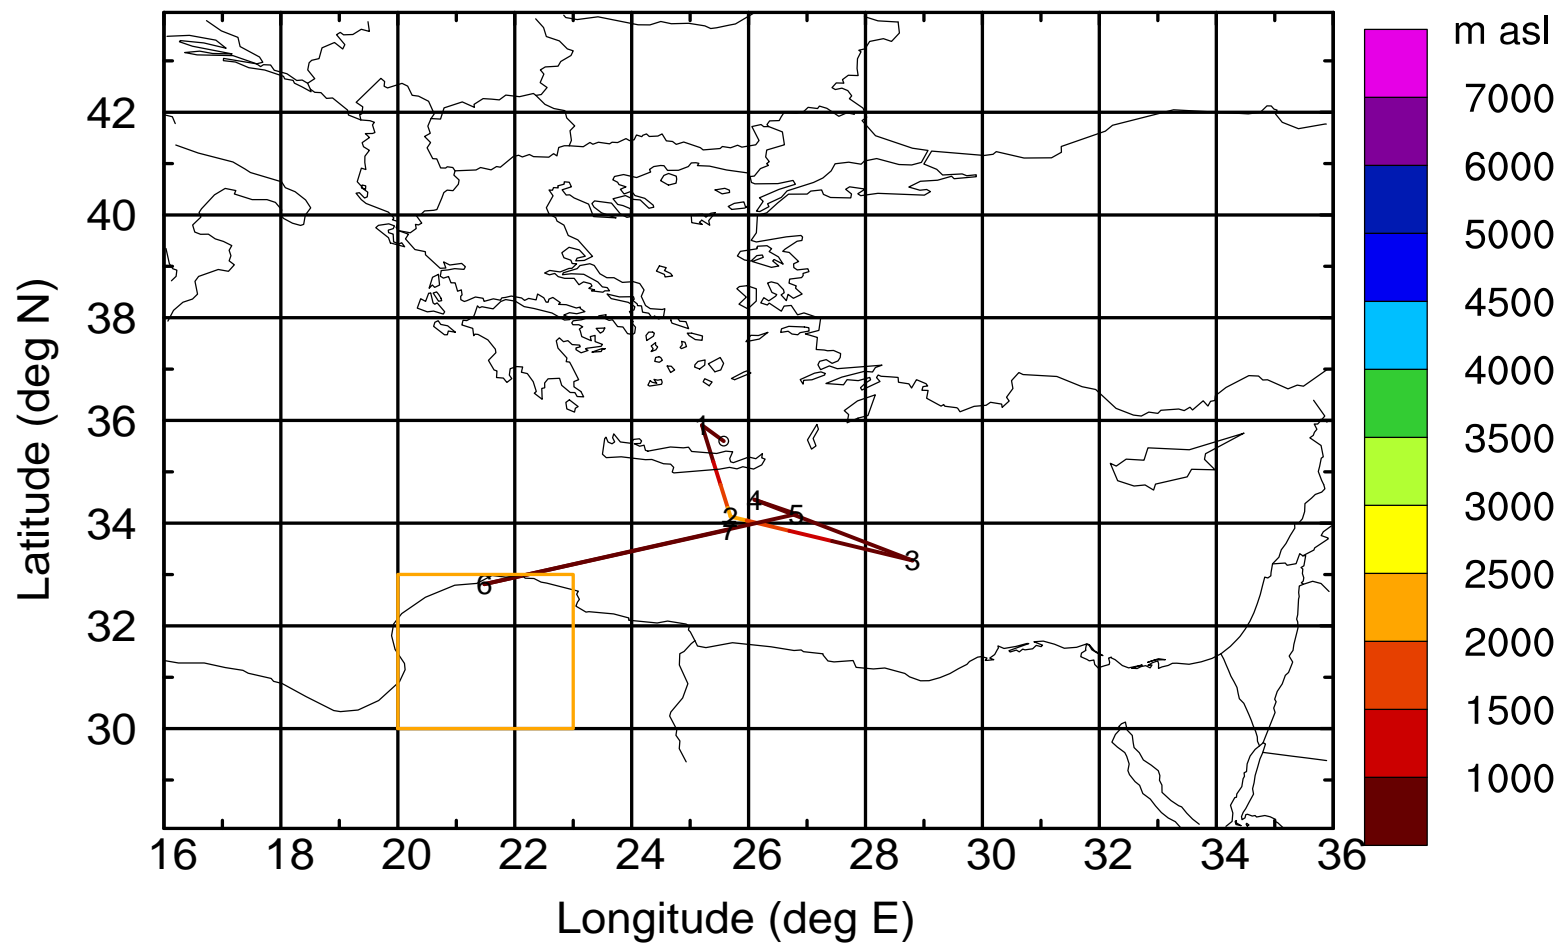

BWD 20170402/21-101H = \*\*/16 UTC

Paphos ground station 20170402

BWD 20170402/21-102H = \*\*/15 UTC

Paphos ground station 20170402

BWD 20170402/21-103H = \*\*/14 UTC

Paphos ground station 20170402

BWD 20170402/21-104H = \*\*/13 UTC