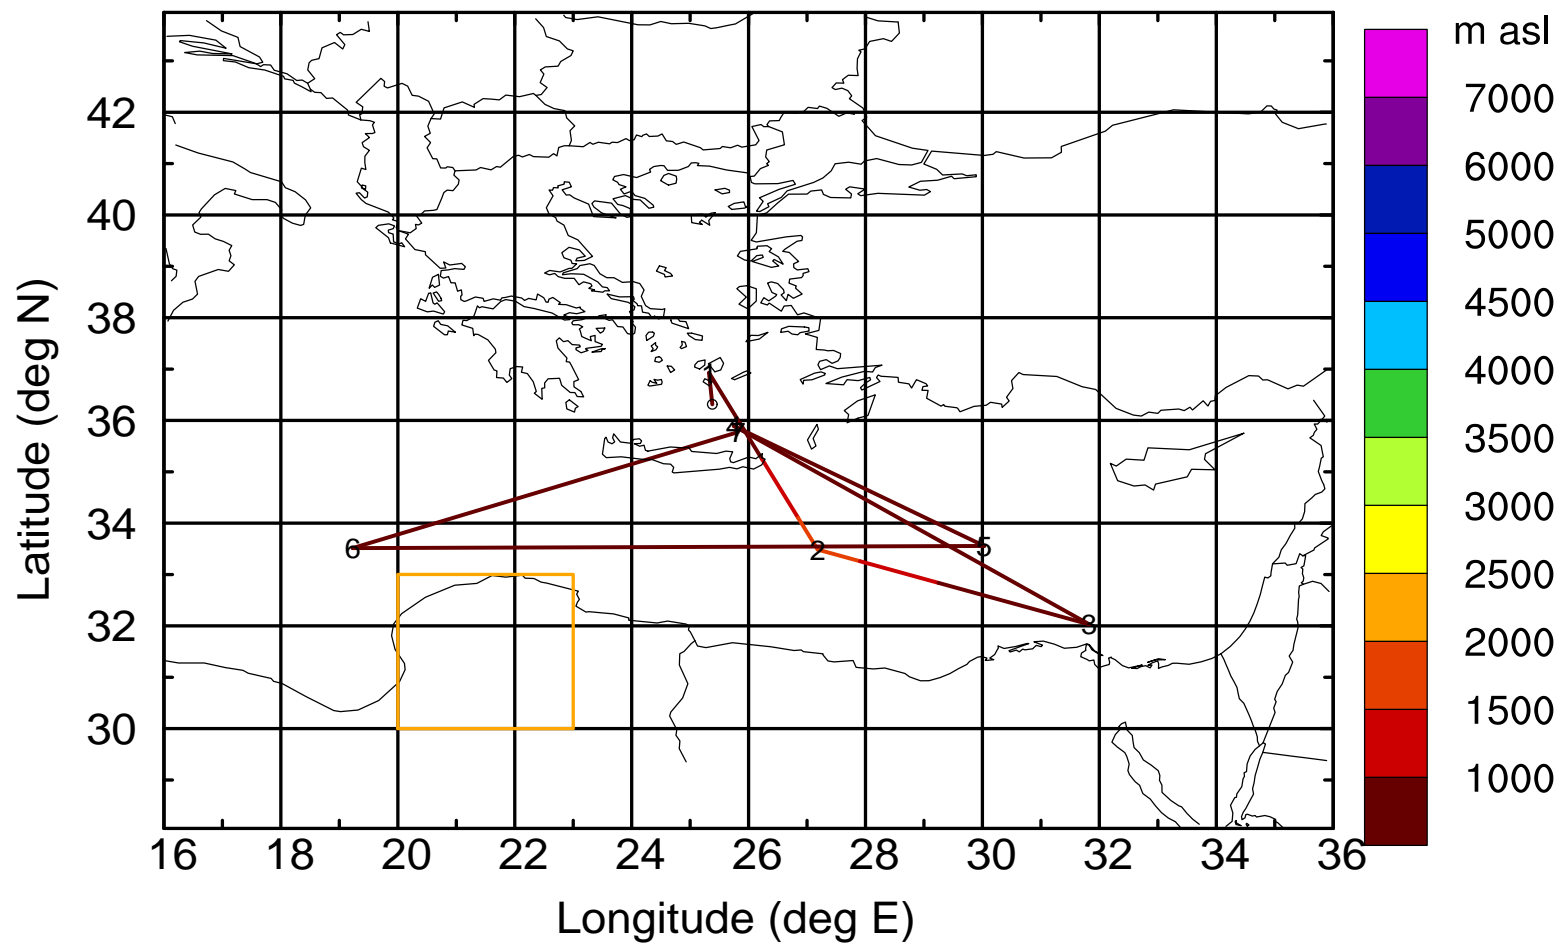

Paphos ground station 20170402

BWD 20170402/21-113H = **/04 UTC