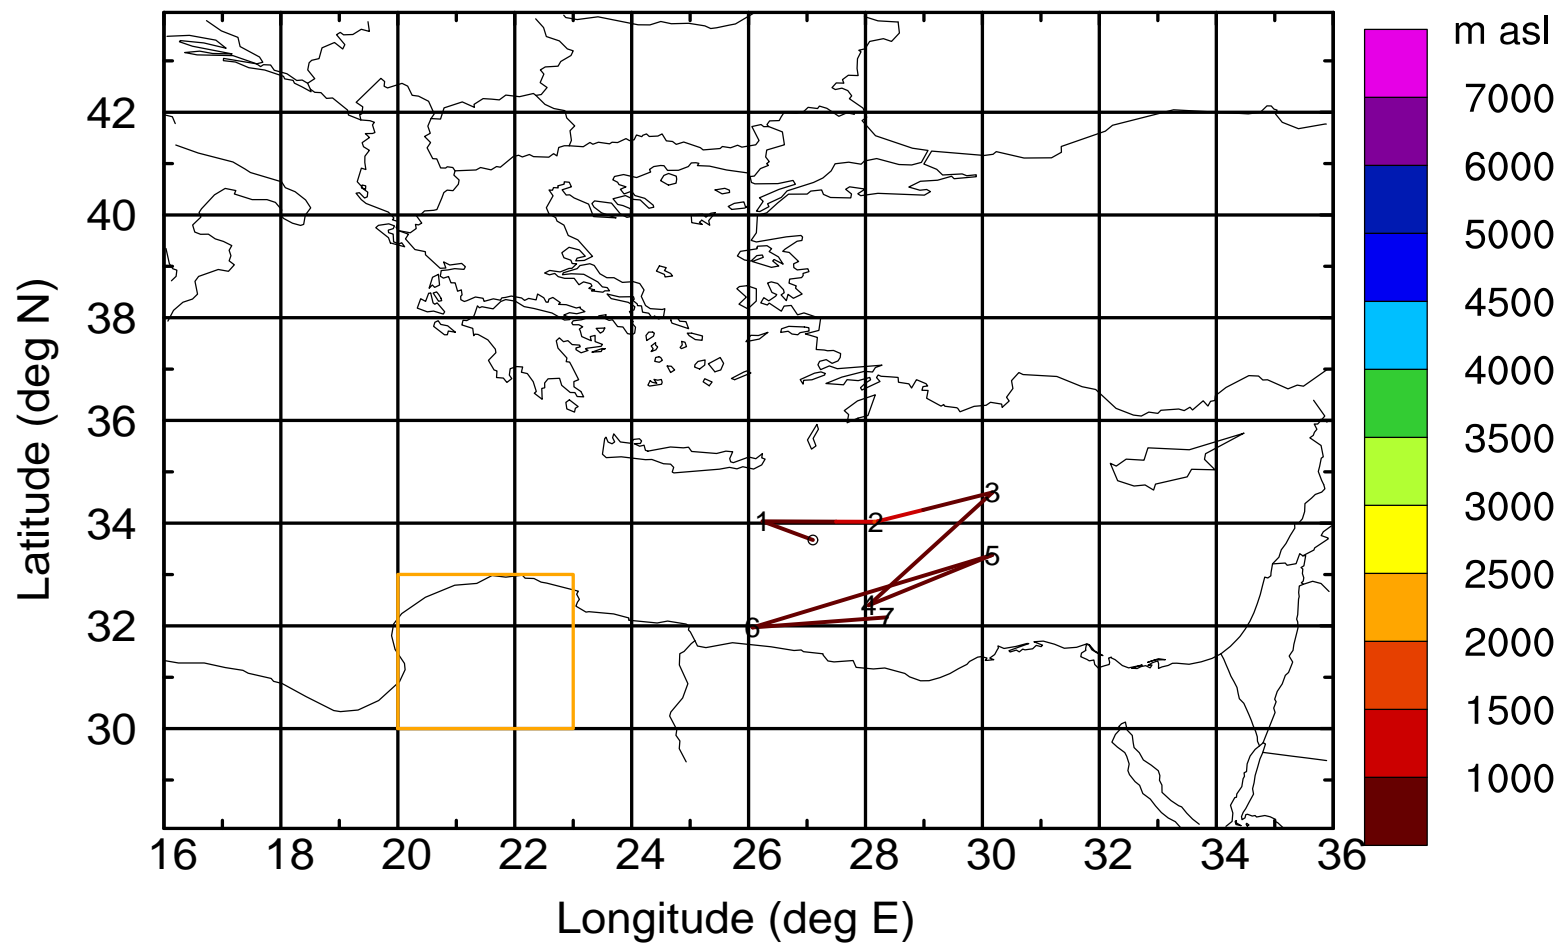

Paphos ground station 20170402

BWD 20170402/21 -84H = \*\*/09 UTC

Paphos ground station 20170402

BWD 20170402/21 -85H = \*\*/08 UTC

Paphos ground station 20170402

BWD 20170402/21 -86H = \*\*/07 UTC

Paphos ground station 20170402