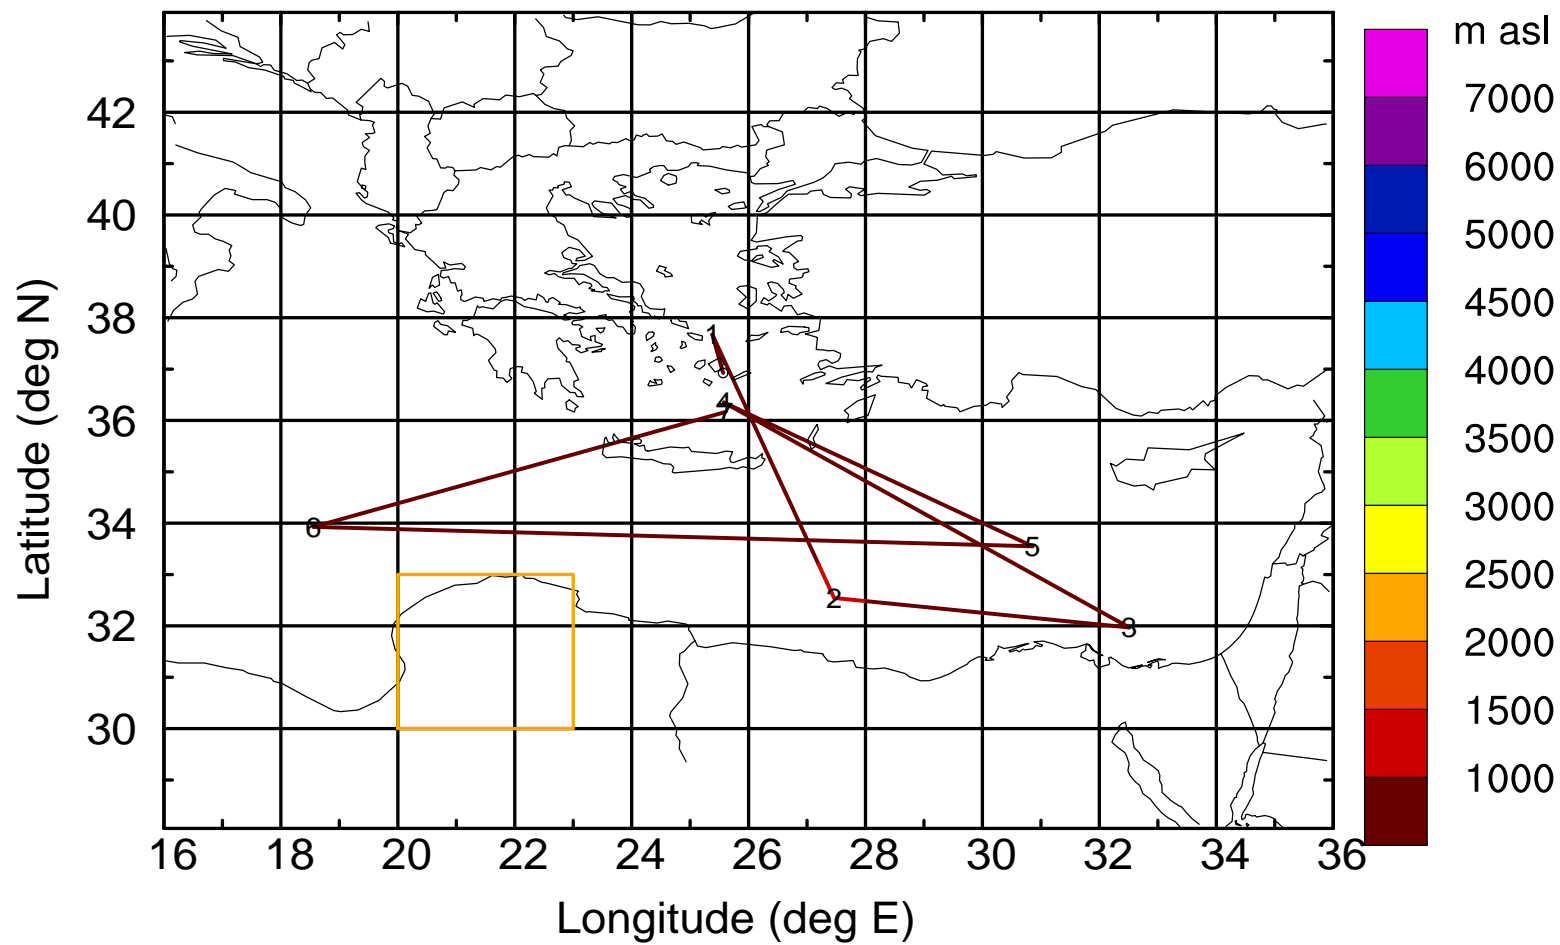

Paphos ground station 20170402

BWD 20170402/21-116H = **/01 UTC