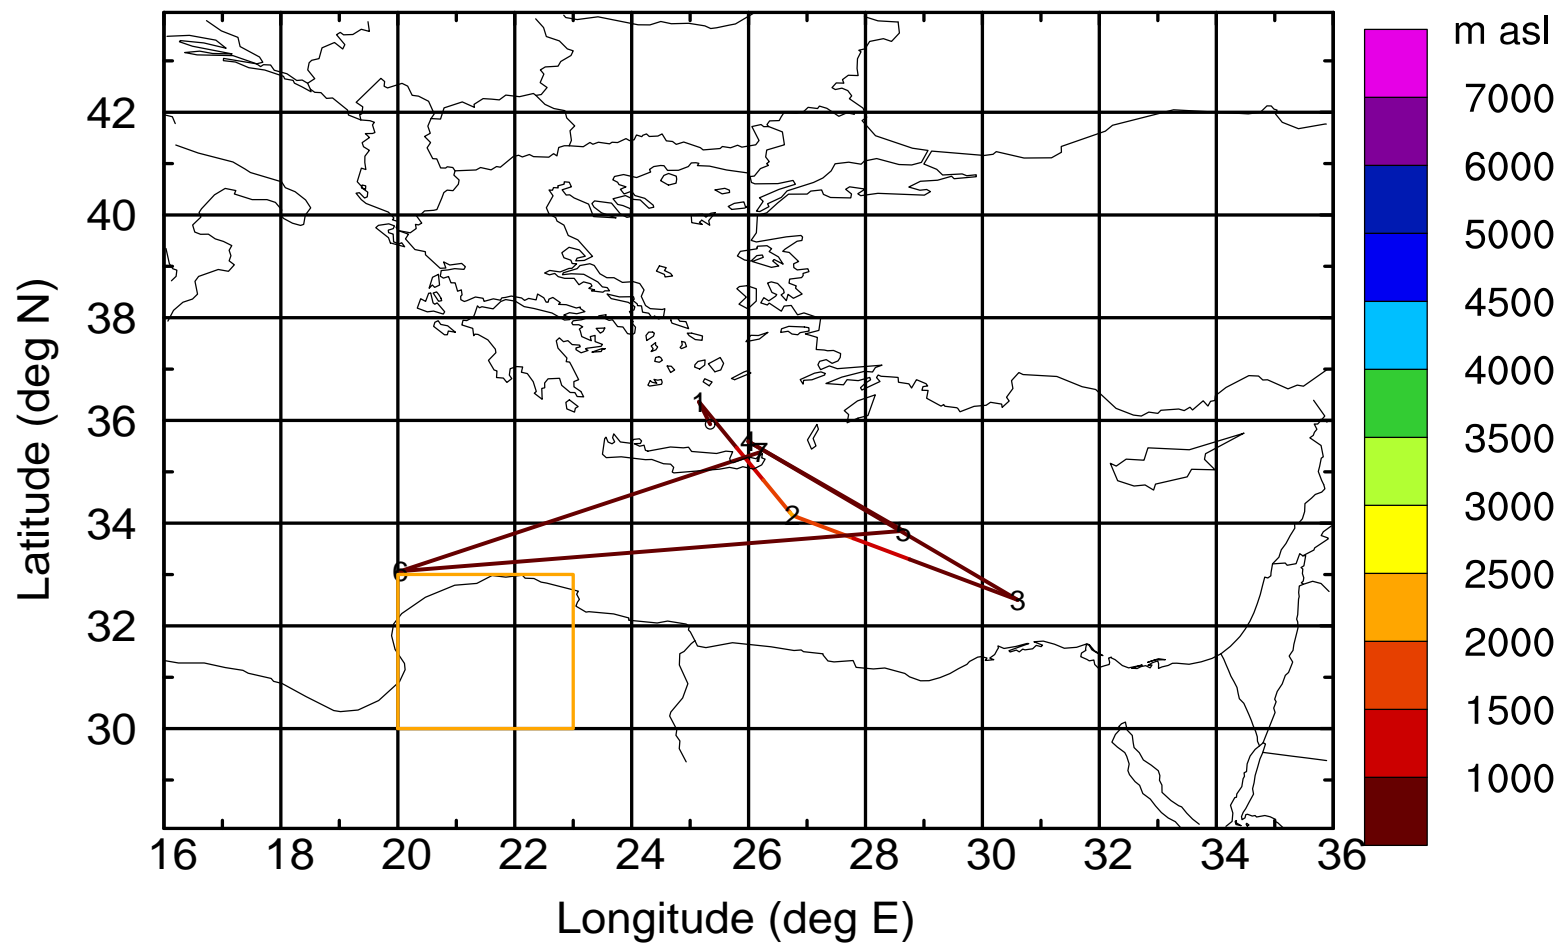

Paphos ground station 20170402

BWD 20170402/21-109H = **/08 UTC