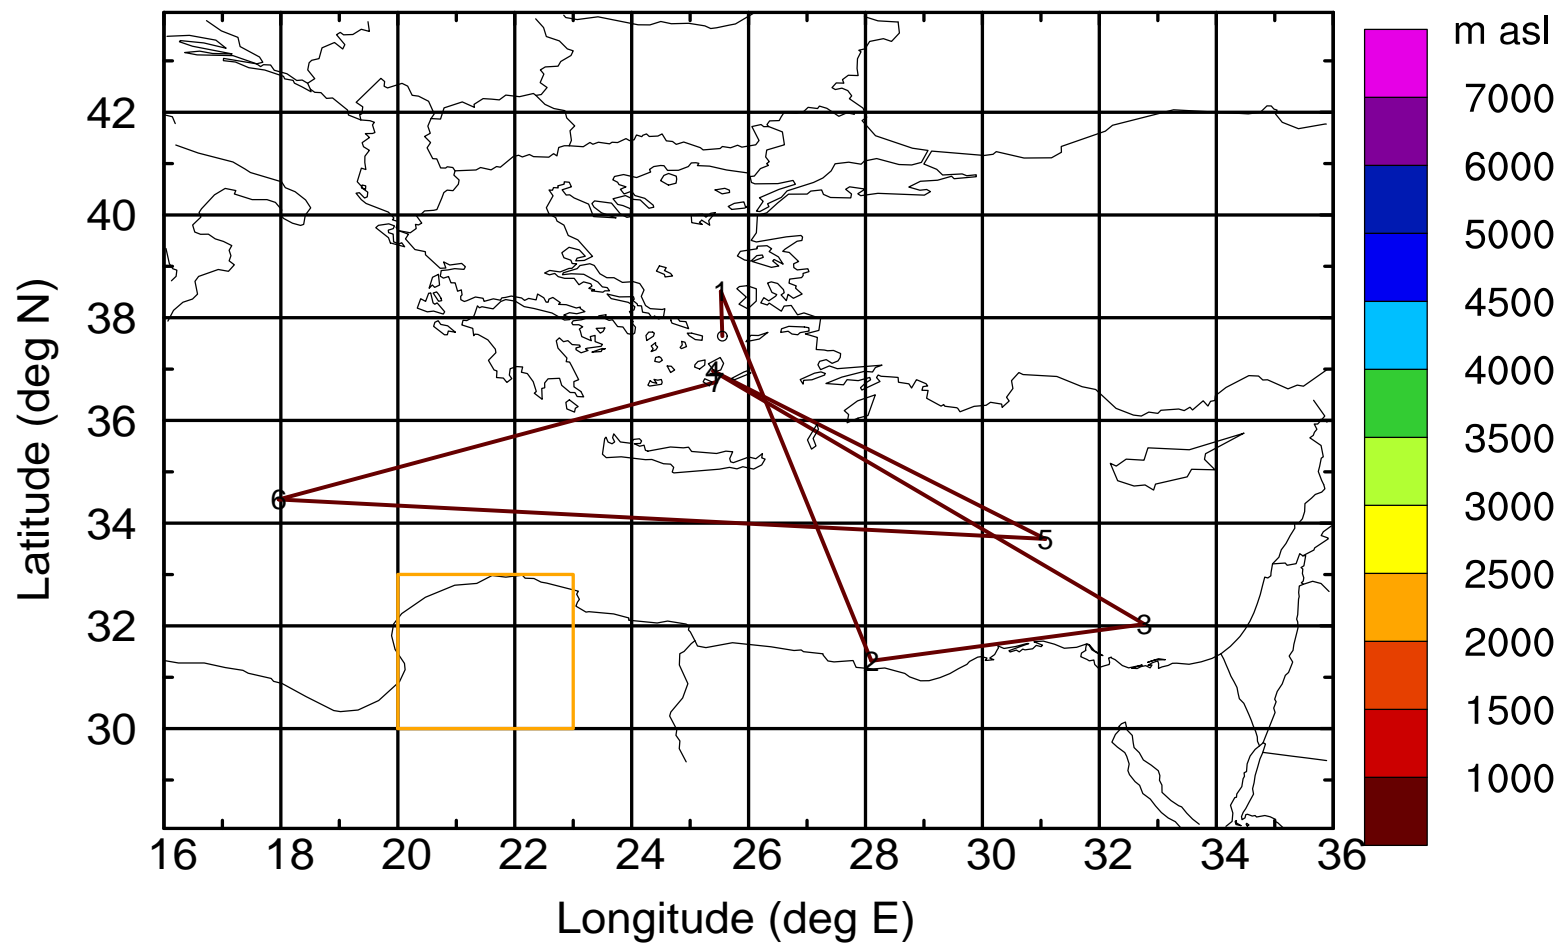

Paphos ground station 20170402

BWD 20170402/21-119H = **/22 UTC