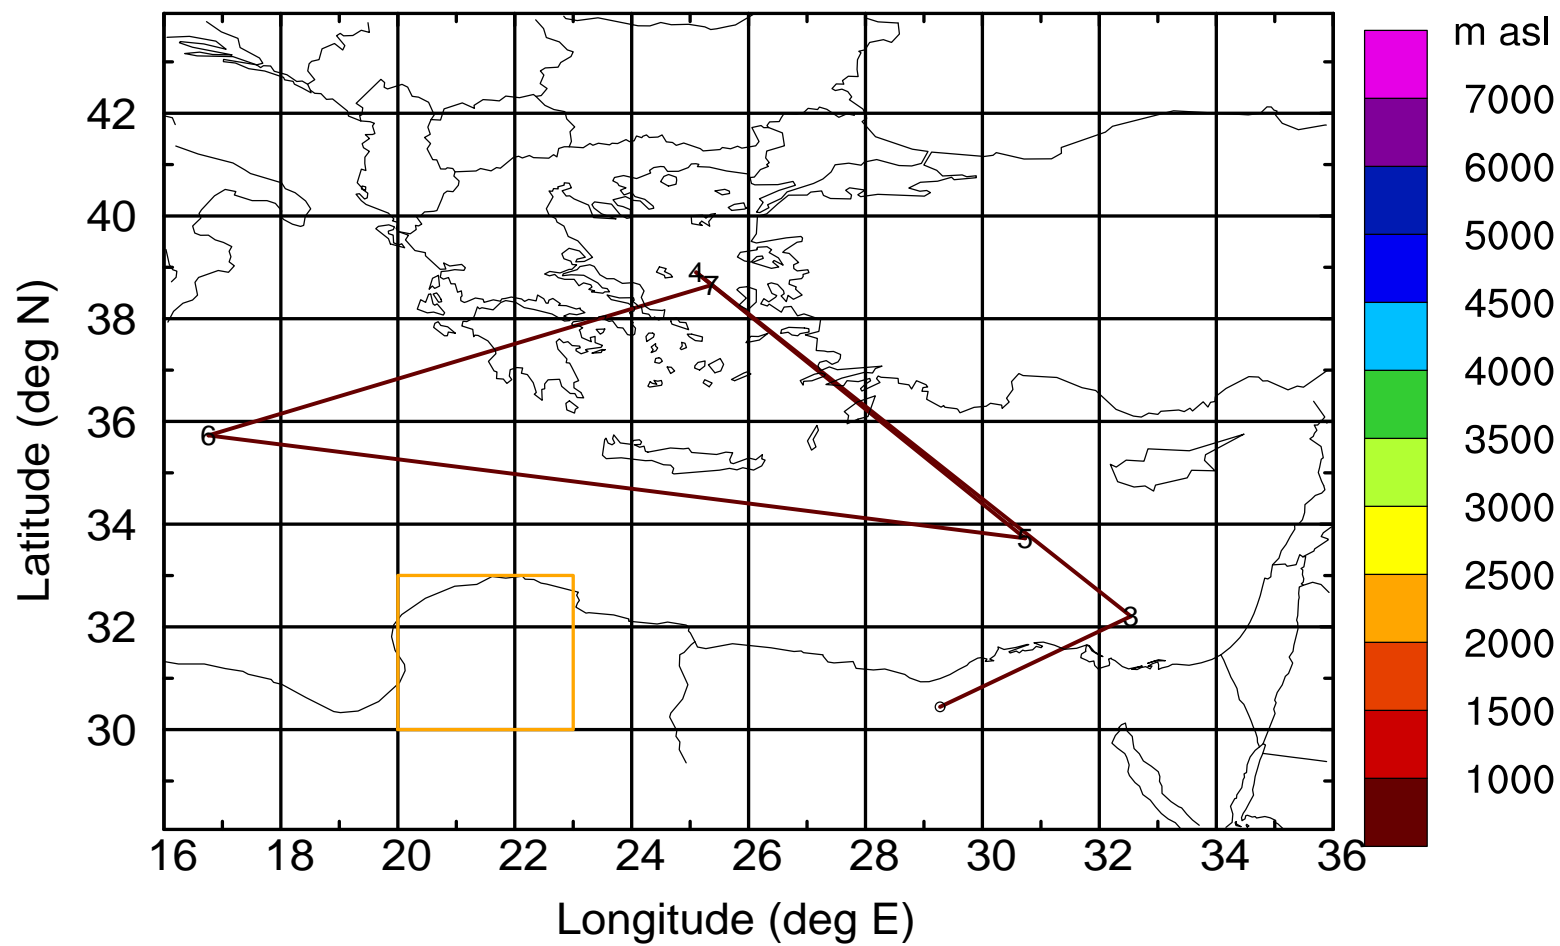

BWD 20170402/21-122H = \*\*/19 UTC

Paphos ground station 20170402

BWD 20170402/21-123H = \*\*/18 UTC

Paphos ground station 20170402

BWD 20170402/21-124H = \*\*/17 UTC

Paphos ground station 20170402

BWD 20170402/21-125H = \*\*/16 UTC