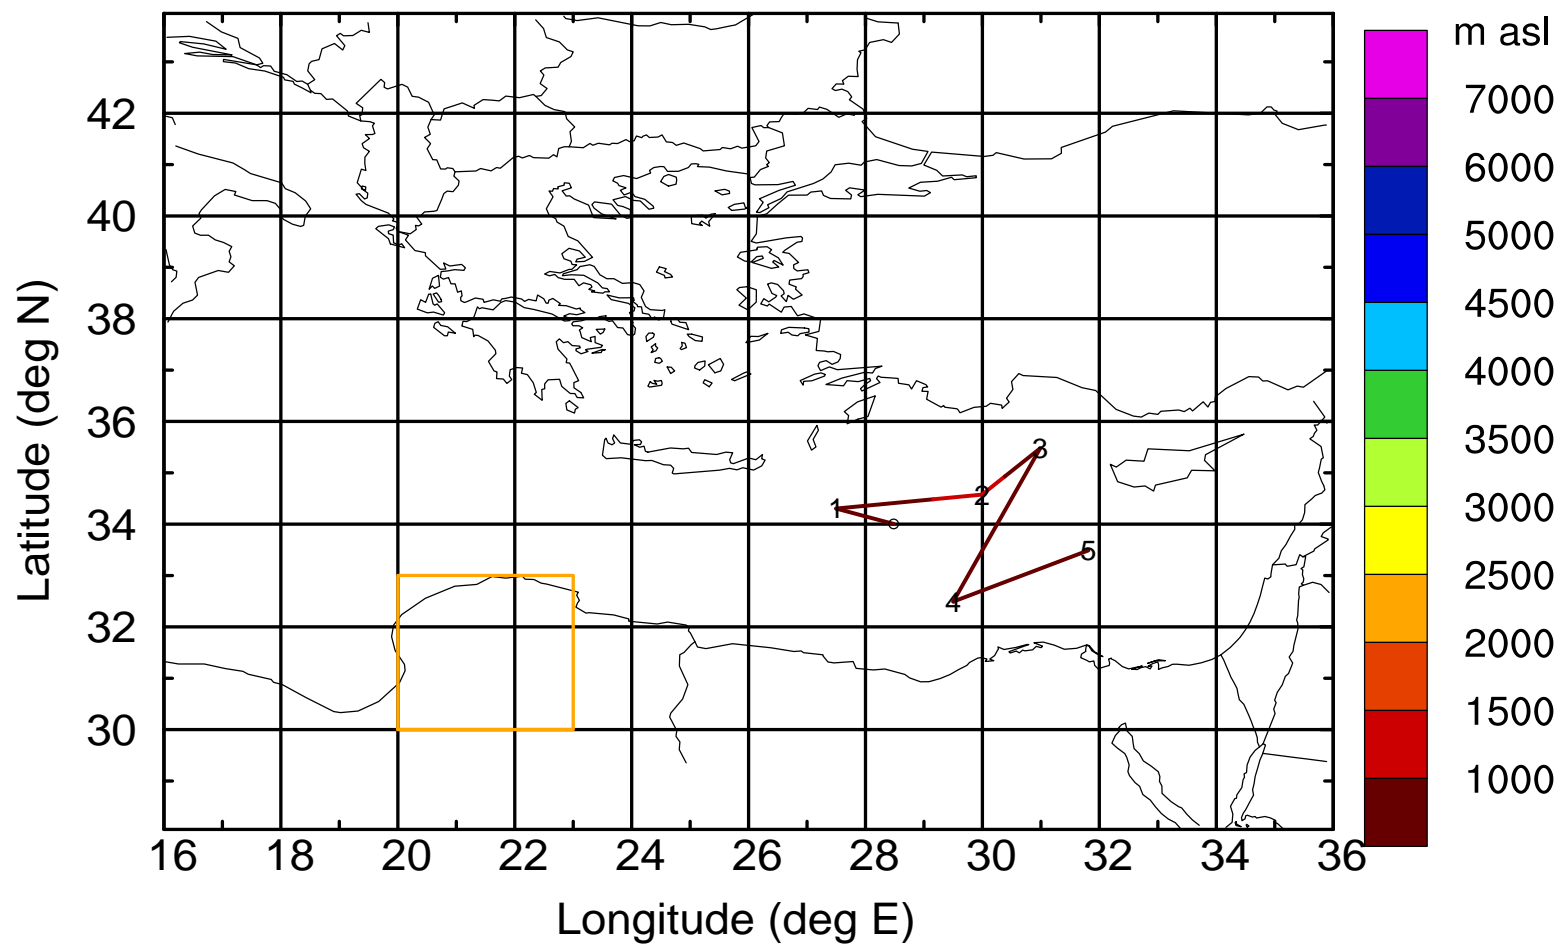

Paphos ground station 20170402

BWD 20170402/21 -80H = **/13 UTC