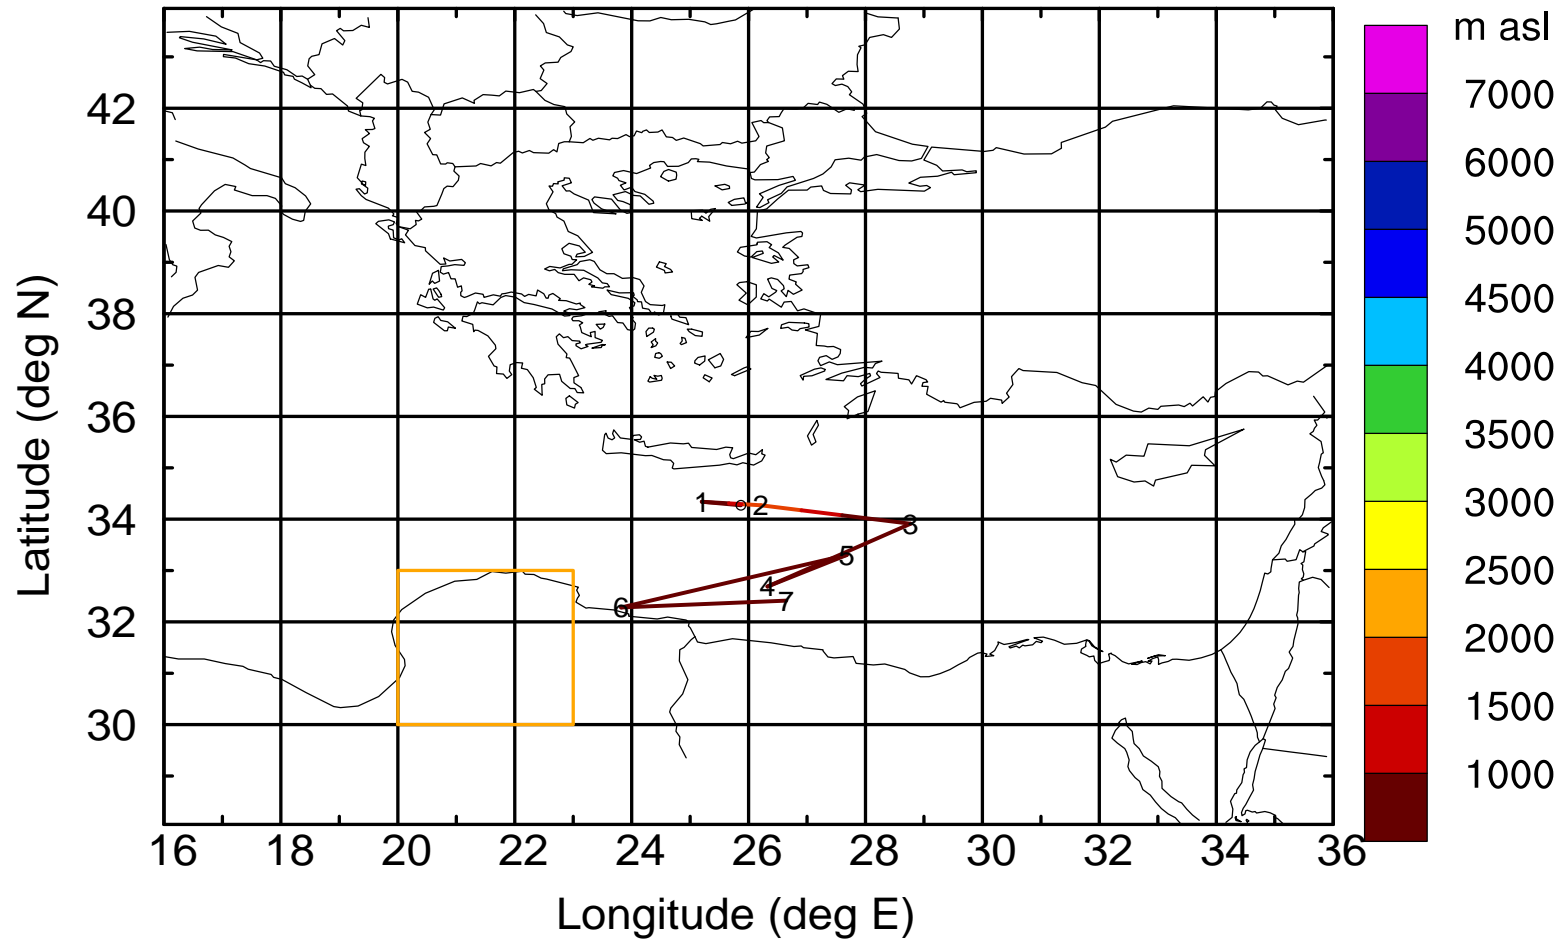

Paphos ground station 20170402

BWD 20170402/21 -91H = \*\*/02 UTC

Paphos ground station 20170402

BWD 20170402/21 -92H = \*\*/01 UTC

Paphos ground station 20170402

BWD 20170402/21 -93H = \*\*/00 UTC

Paphos ground station 20170402