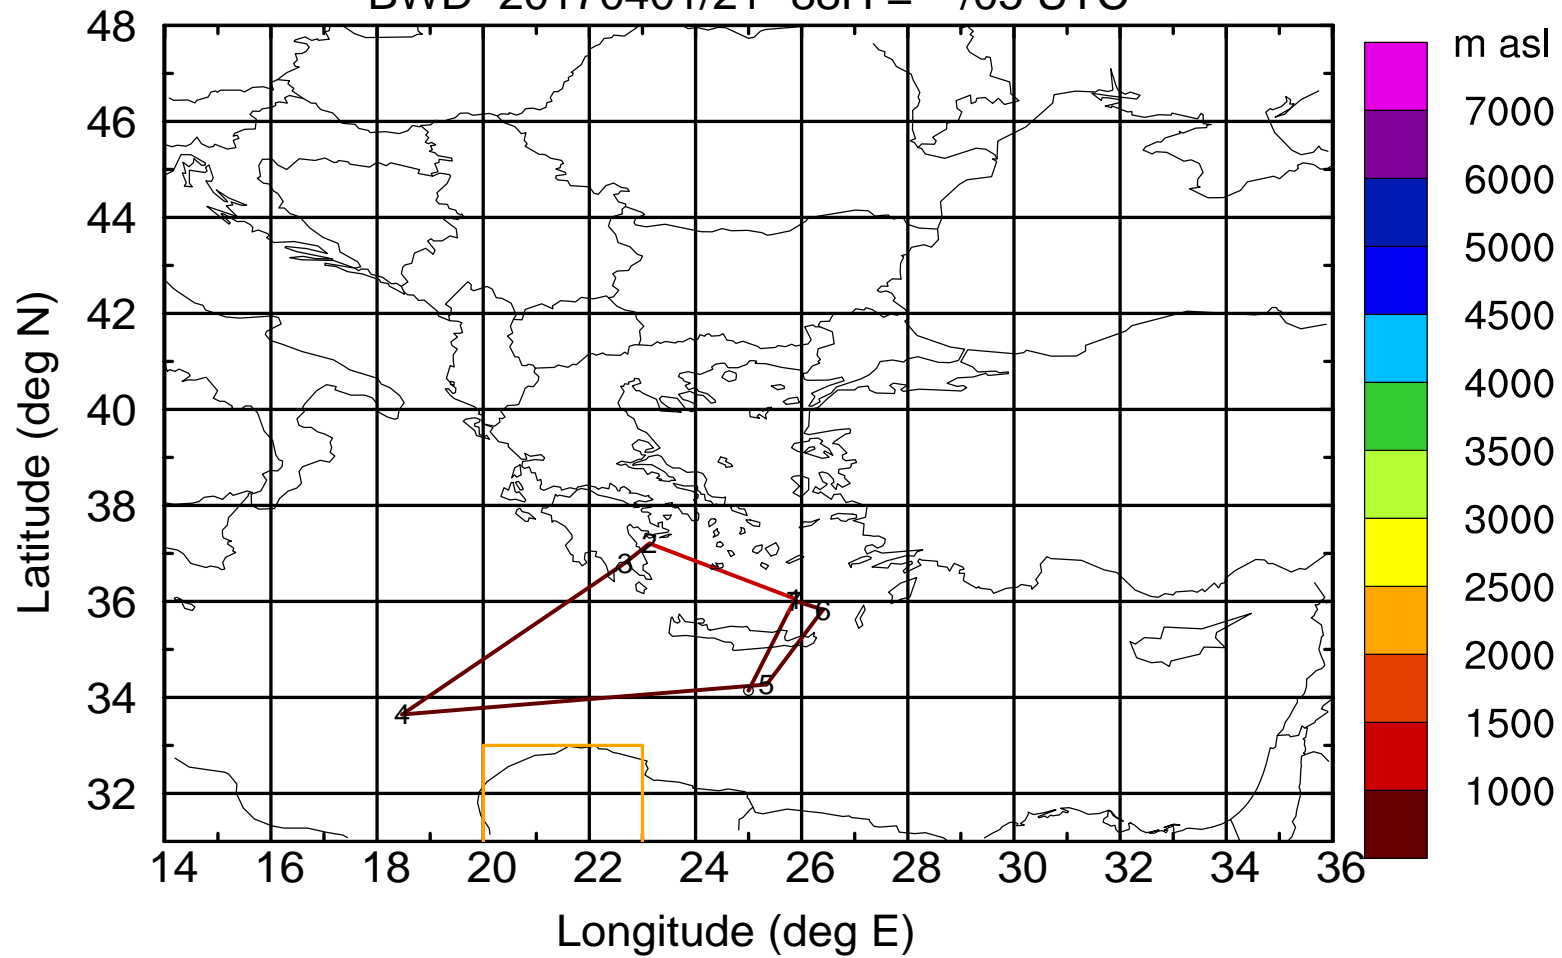

Paphos ground station 20170401

BWD 20170401/21 -88H = **/05 UTC