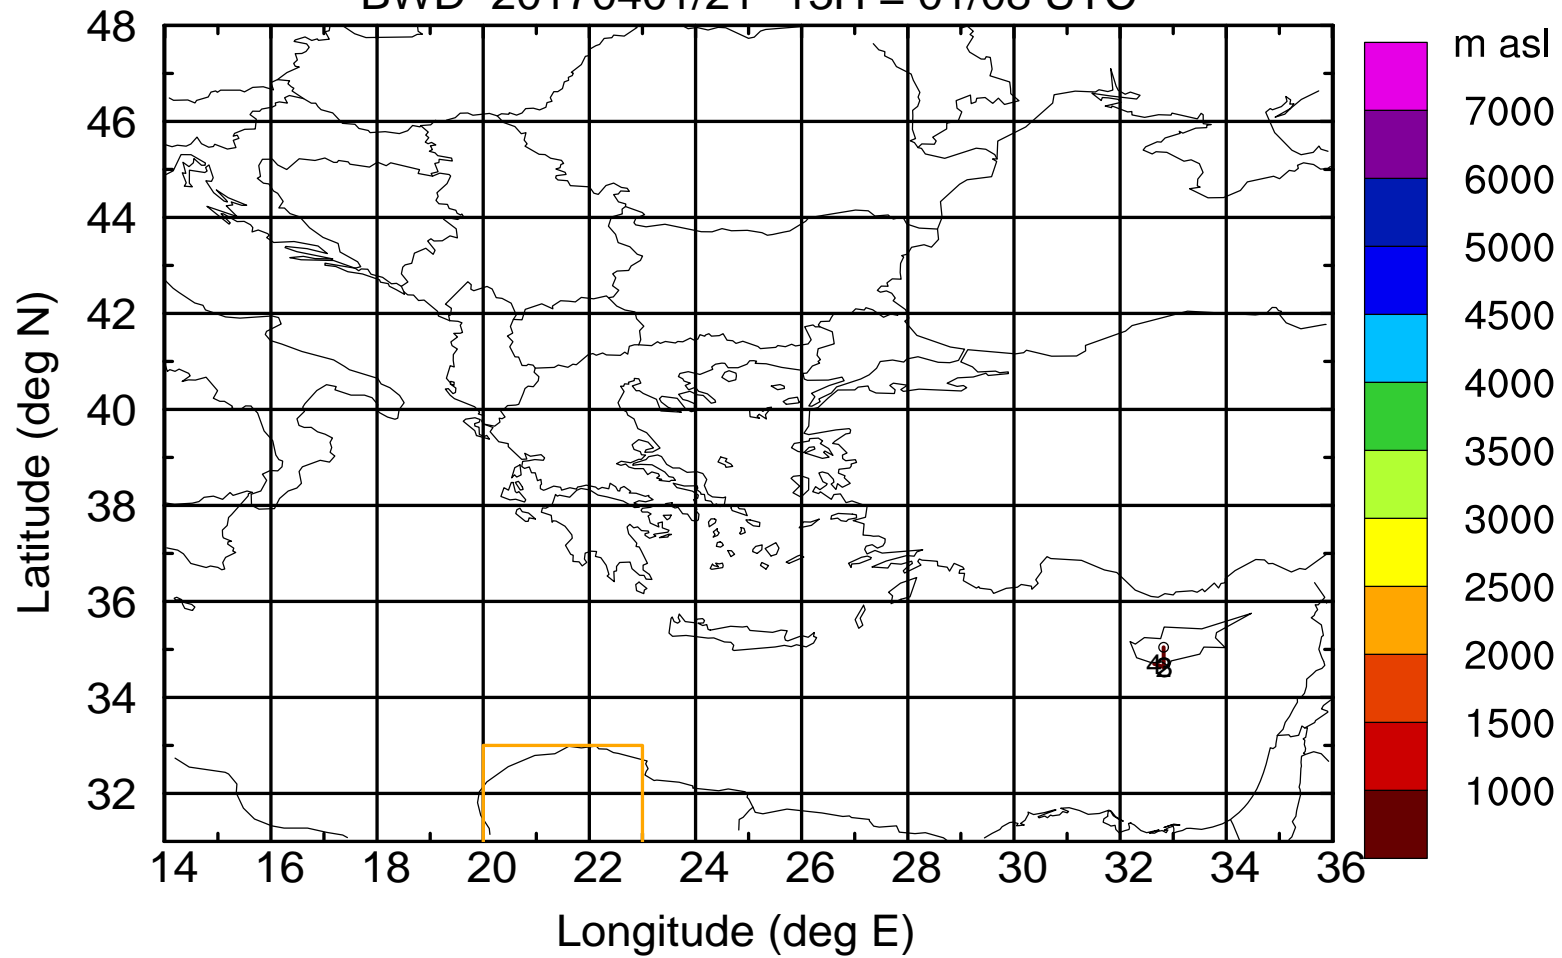

BWD 20170401/21 -10H = 01/11 UTC

Paphos ground station 20170401

BWD 20170401/21 -11H = 01/10 UTC

Paphos ground station 20170401

BWD 20170401/21 -12H = 01/09 UTC

Paphos ground station 20170401

BWD 20170401/21 -13H = 01/08 UTC