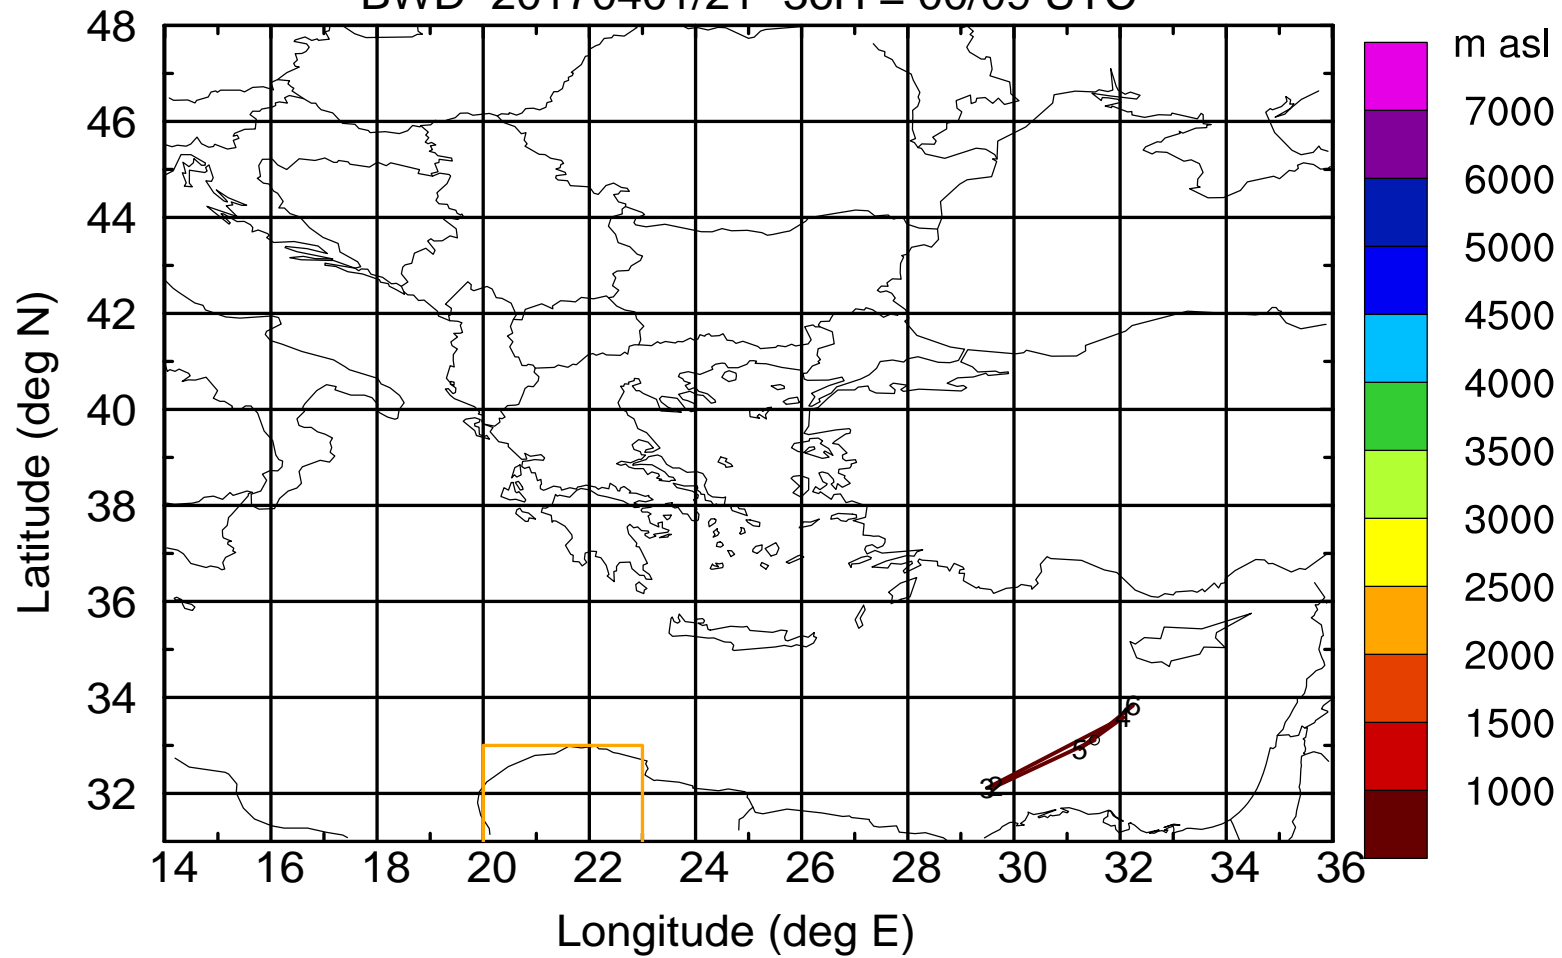

Paphos ground station 20170401

BWD 20170401/21 -36H = 00/09 UTC