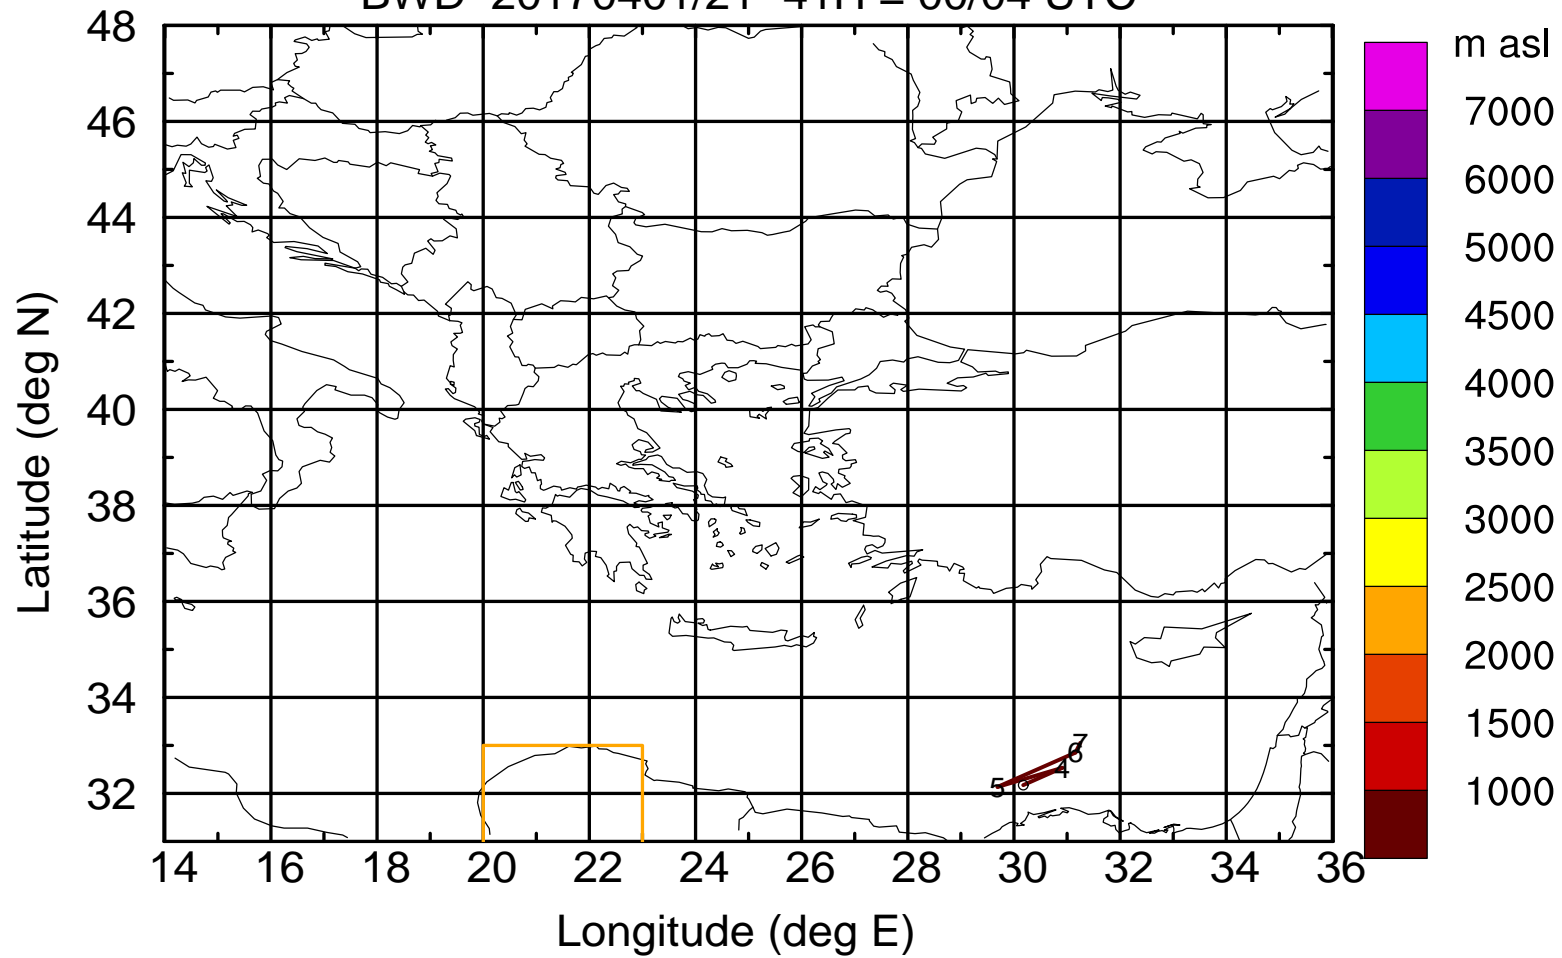

BWD 20170401/21 -38H = 00/07 UTC

Paphos ground station 20170401

BWD 20170401/21 -39H = 00/06 UTC

Paphos ground station 20170401

BWD 20170401/21 -40H = 00/05 UTC

Paphos ground station 20170401

BWD 20170401/21 -41H = 00/04 UTC