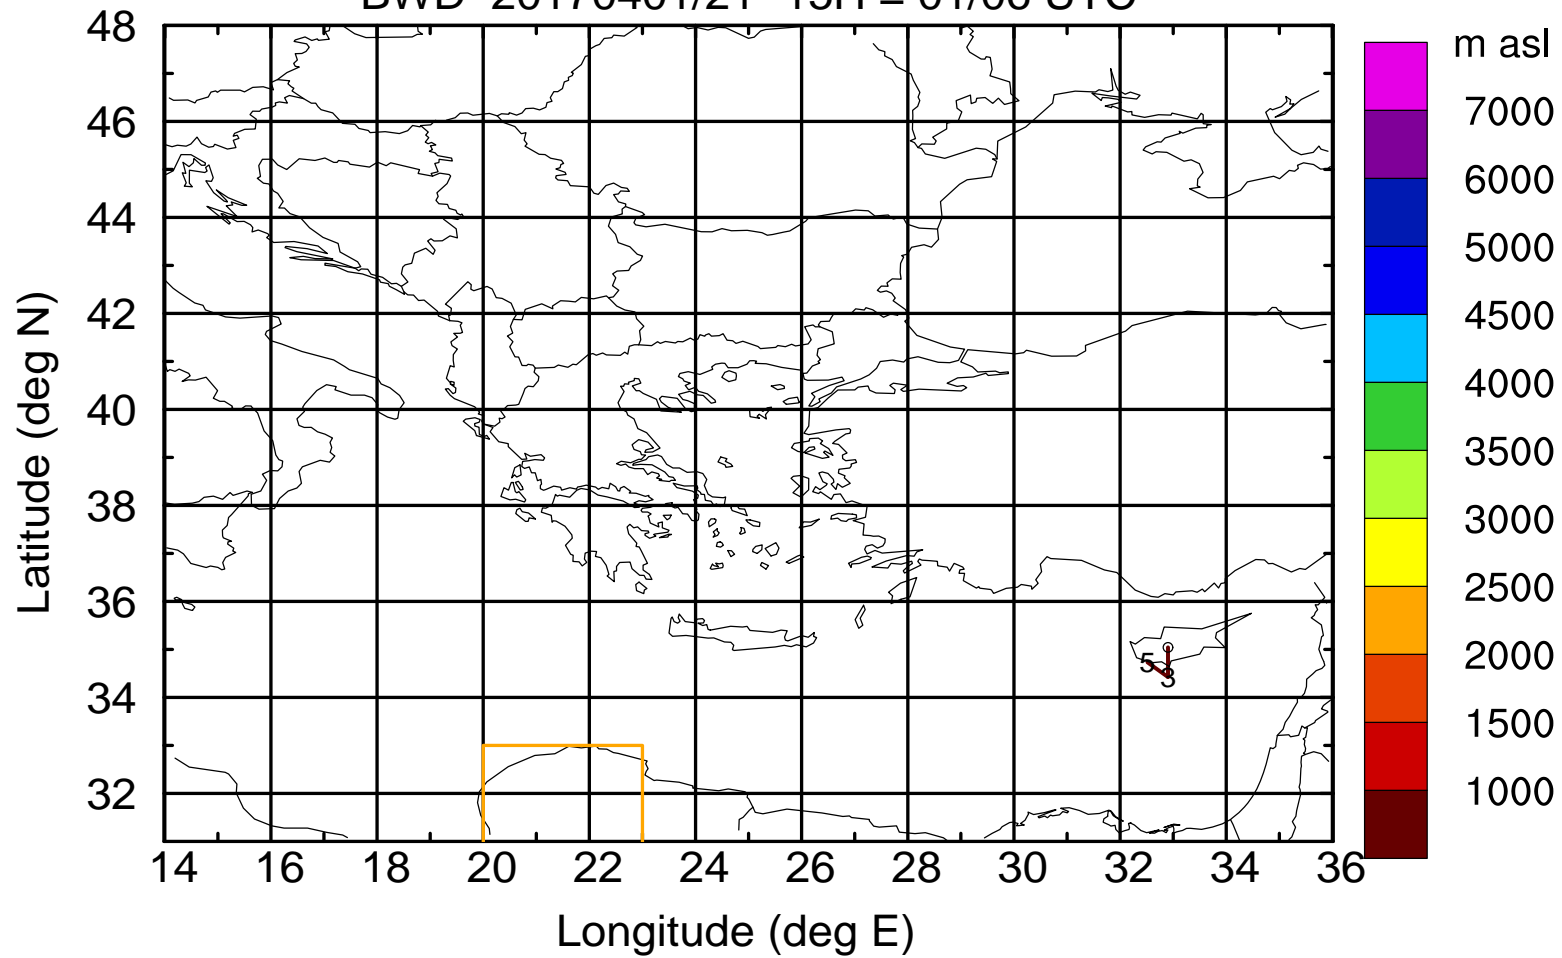

Paphos ground station 20170401

BWD 20170401/21 -15H = 01/06 UTC