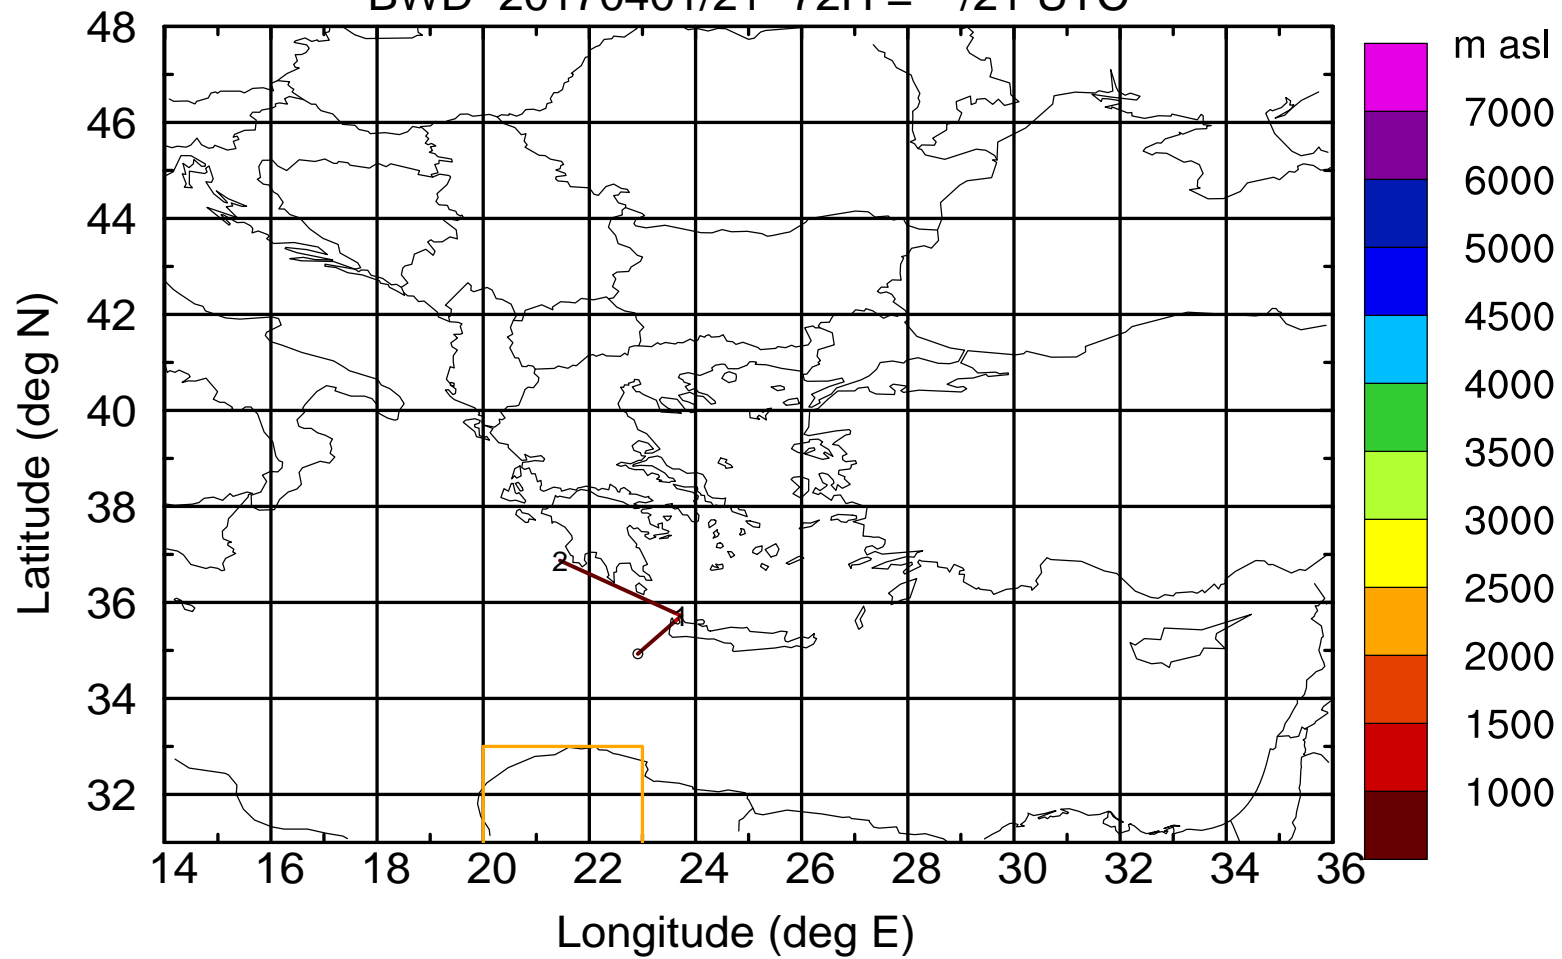

Paphos ground station 20170401

BWD 20170401/21 -70H = \*\*/23 UTC

Paphos ground station 20170401

BWD 20170401/21 -71H = \*\*/22 UTC

Paphos ground station 20170401

BWD 20170401/21 -72H = \*\*/21 UTC

Paphos ground station 20170401