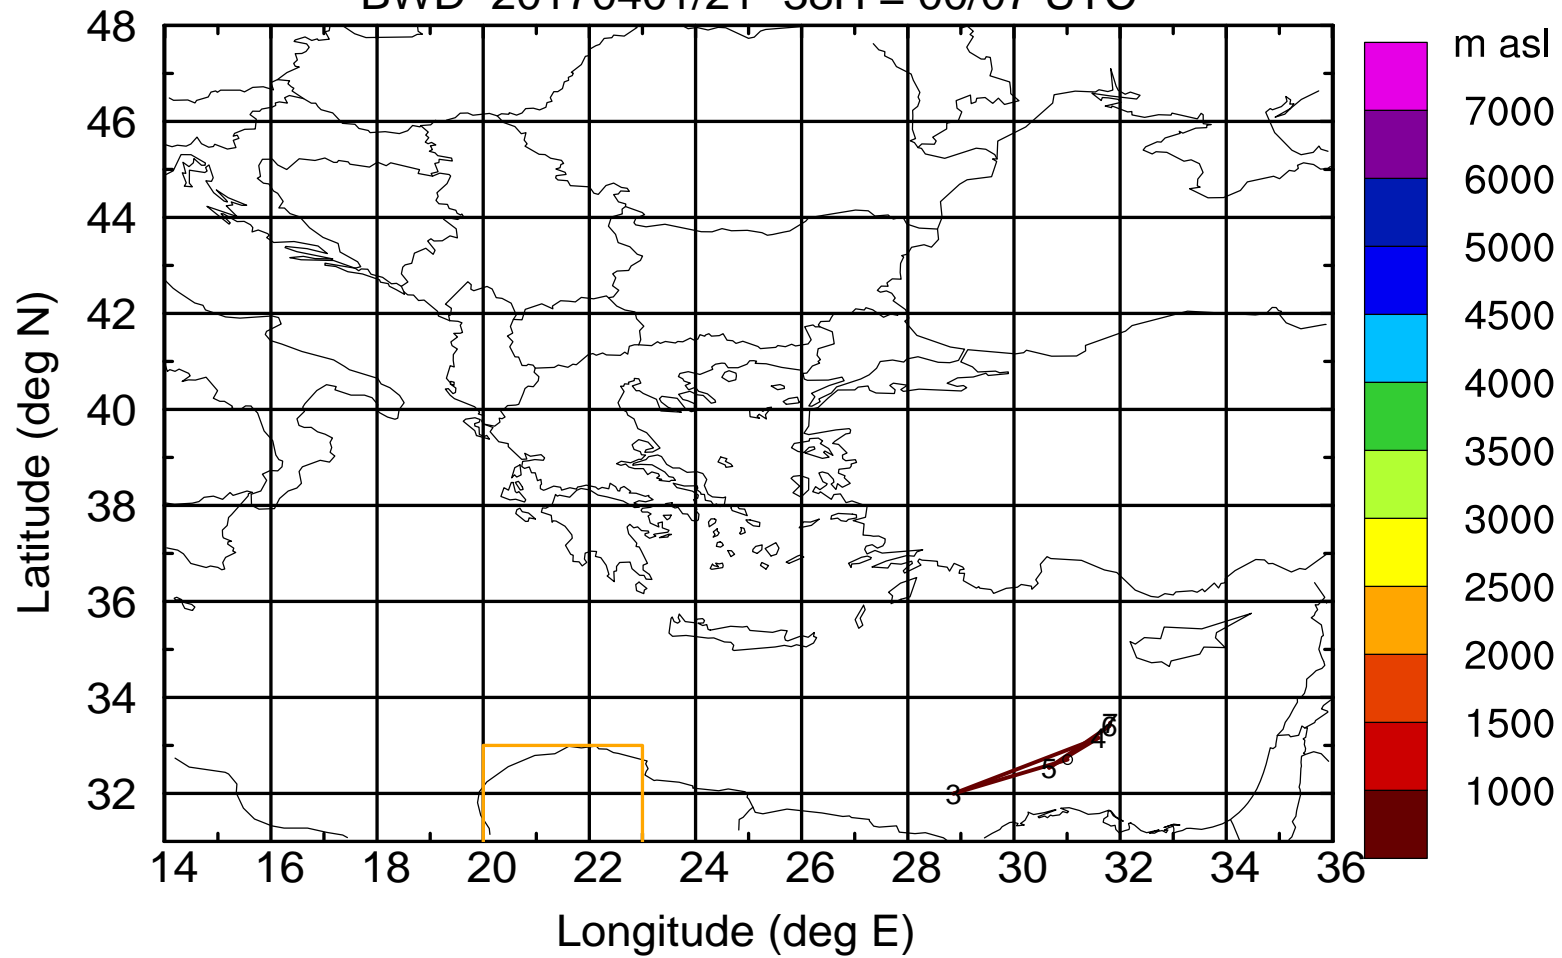

Paphos ground station 20170401

BWD 20170401/21 -38H = 00/07 UTC