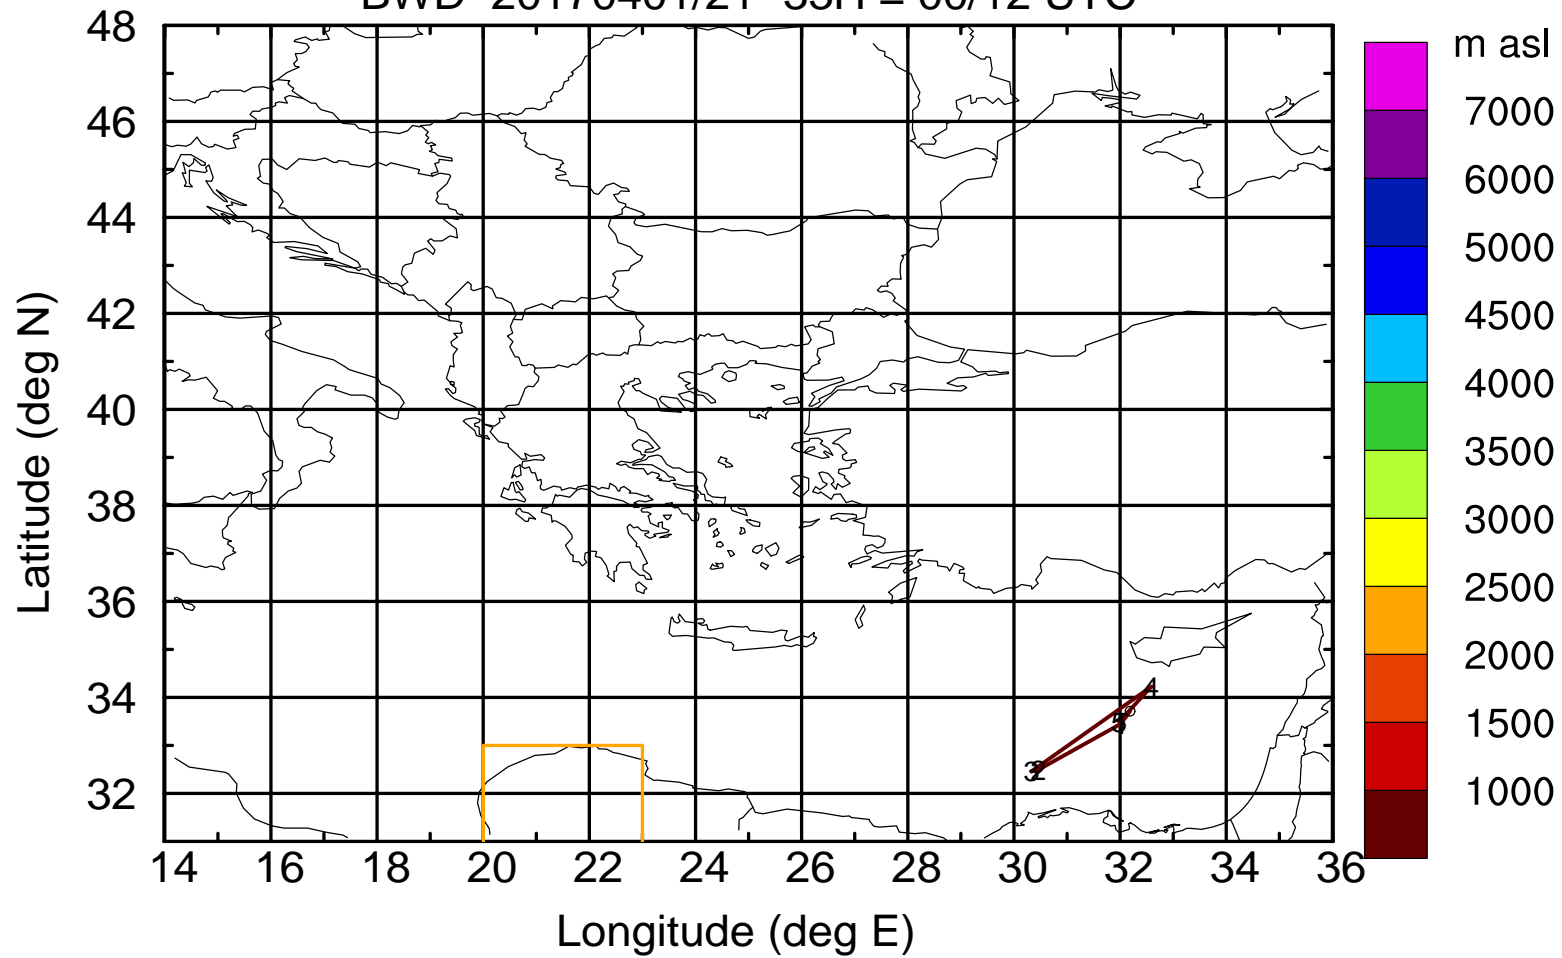

BWD 20170401/21 -31H = 00/14 UTC

Paphos ground station 20170401

BWD 20170401/21 -32H = 00/13 UTC

Paphos ground station 20170401

BWD 20170401/21 -33H = 00/12 UTC

Paphos ground station 20170401

BWD 20170401/21 -34H = 00/11 UTC