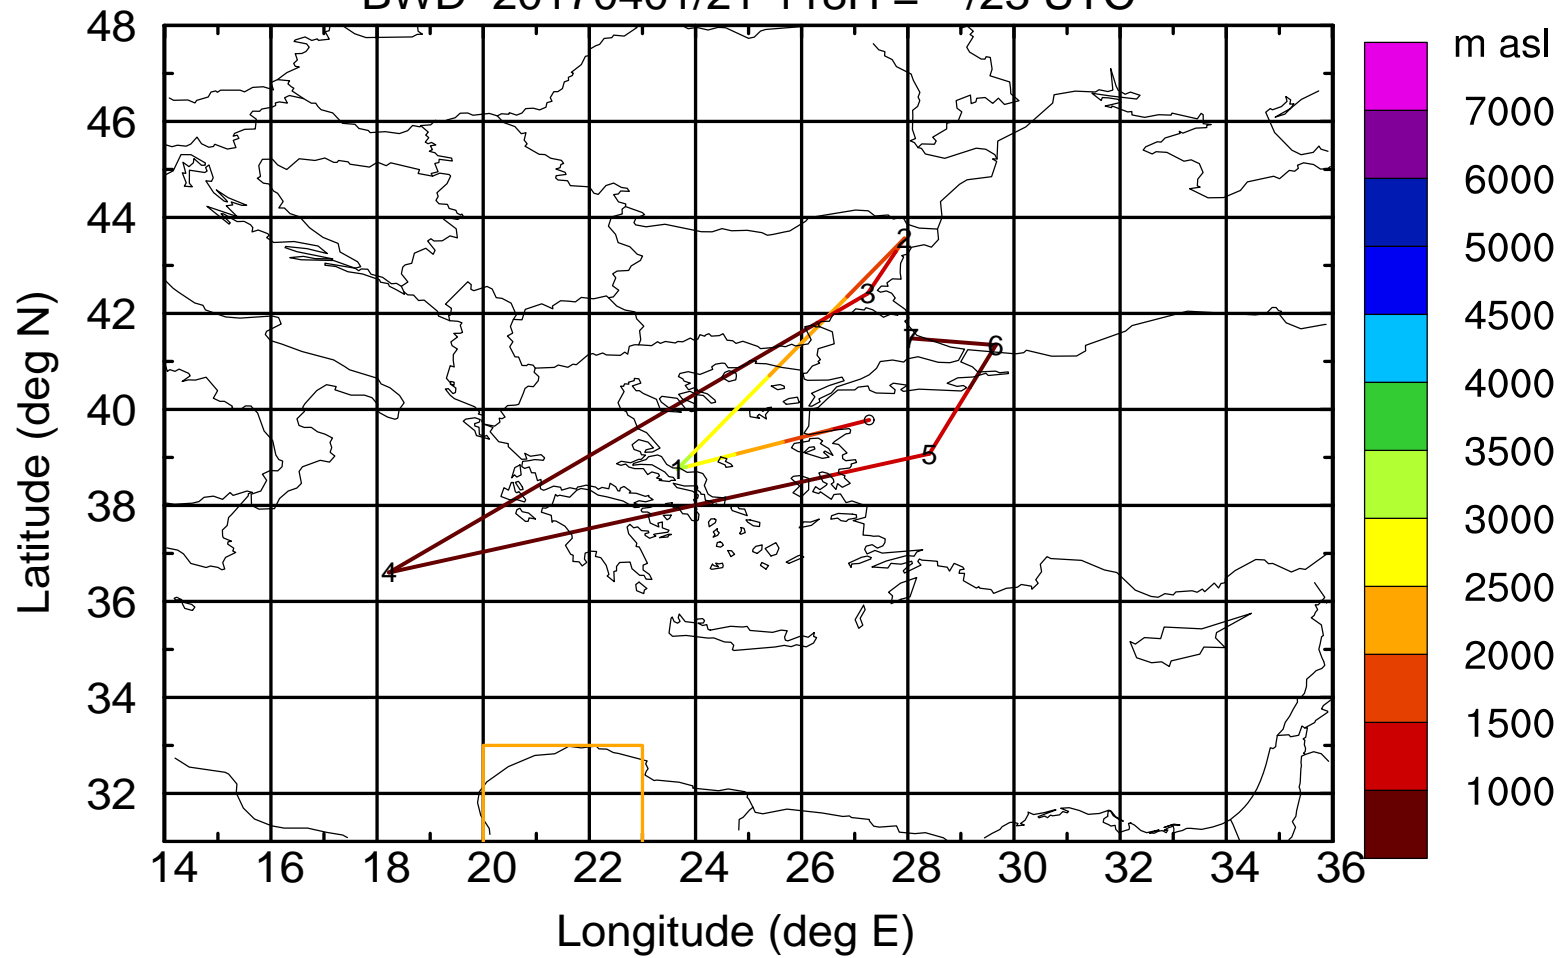

BWD 20170401/21-115H = \*\*/02 UTC

Paphos ground station 20170401

BWD 20170401/21-116H = \*\*/01 UTC

Paphos ground station 20170401

BWD 20170401/21-117H = \*\*/00 UTC

Paphos ground station 20170401

BWD 20170401/21-118H = \*\*/23 UTC