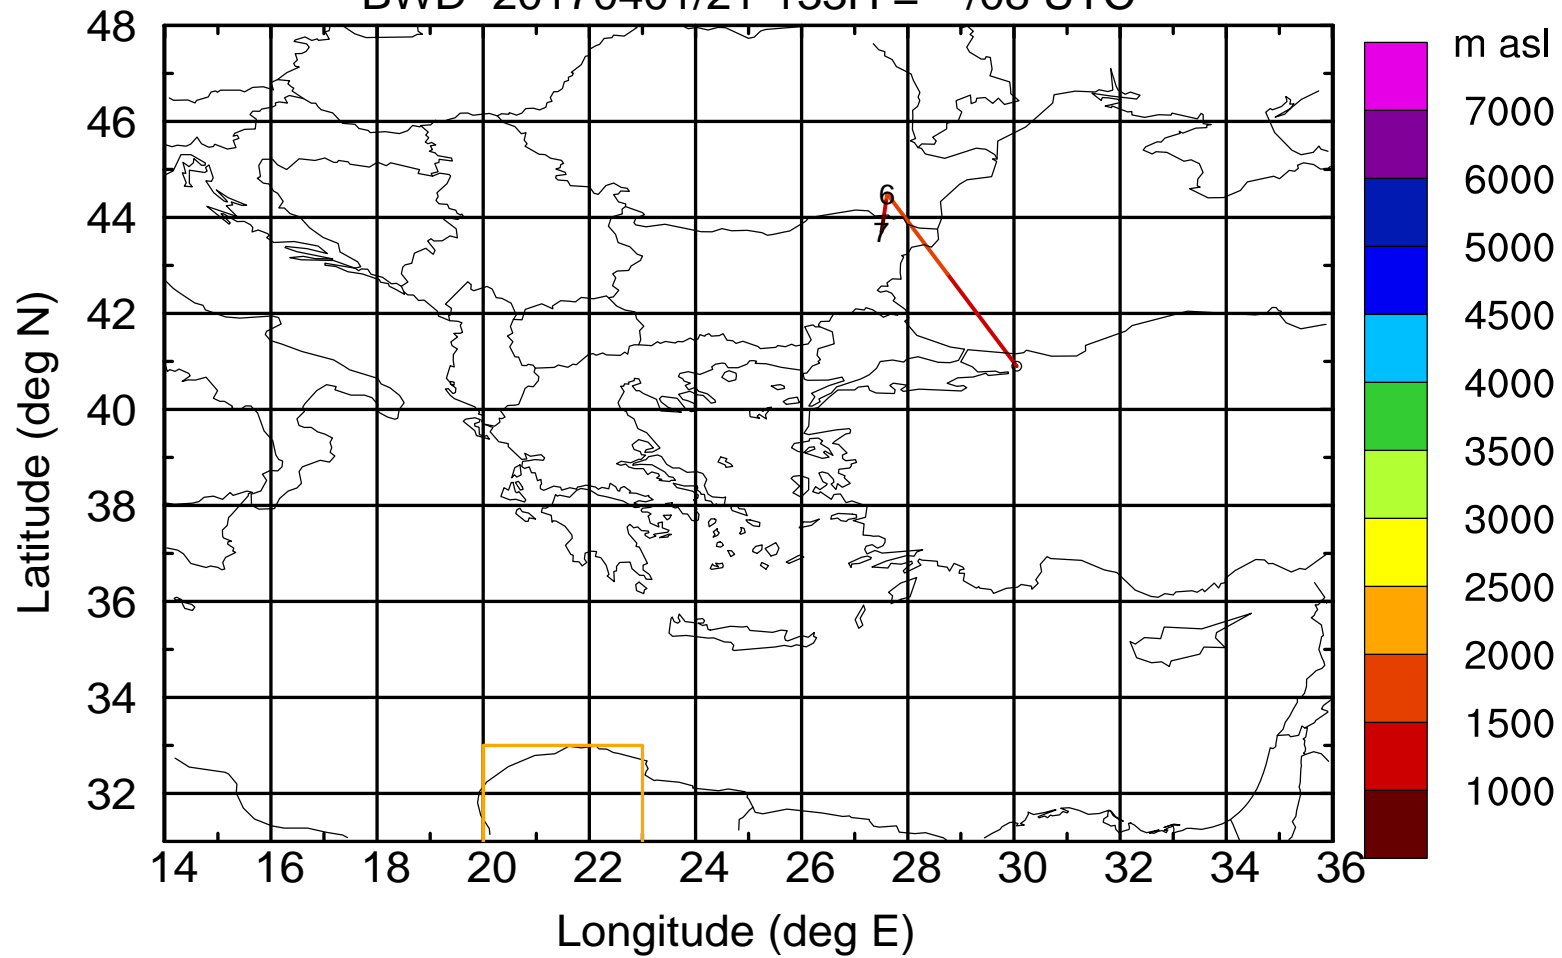

Paphos ground station 20170401

BWD 20170401/21-133H = **/08 UTC