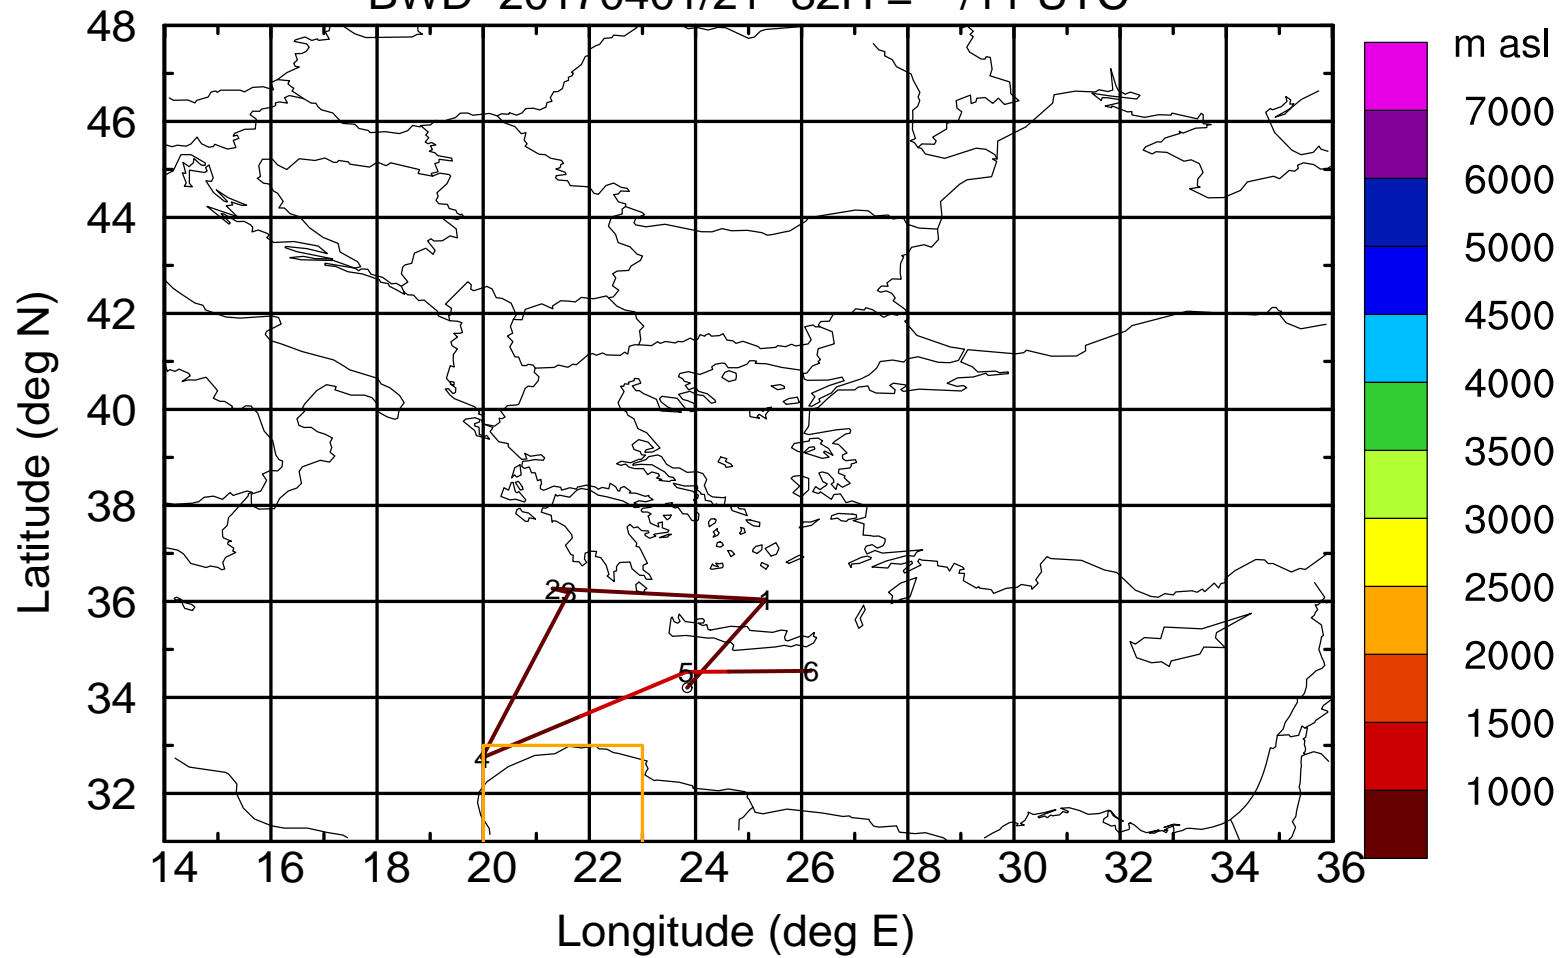

BWD 20170401/21 -80H = \*\*/13 UTC

Paphos ground station 20170401

BWD 20170401/21 -81H = \*\*/12 UTC

Paphos ground station 20170401

BWD 20170401/21 -82H = \*\*/11 UTC

Paphos ground station 20170401

BWD 20170401/21 -83H = \*\*/10 UTC