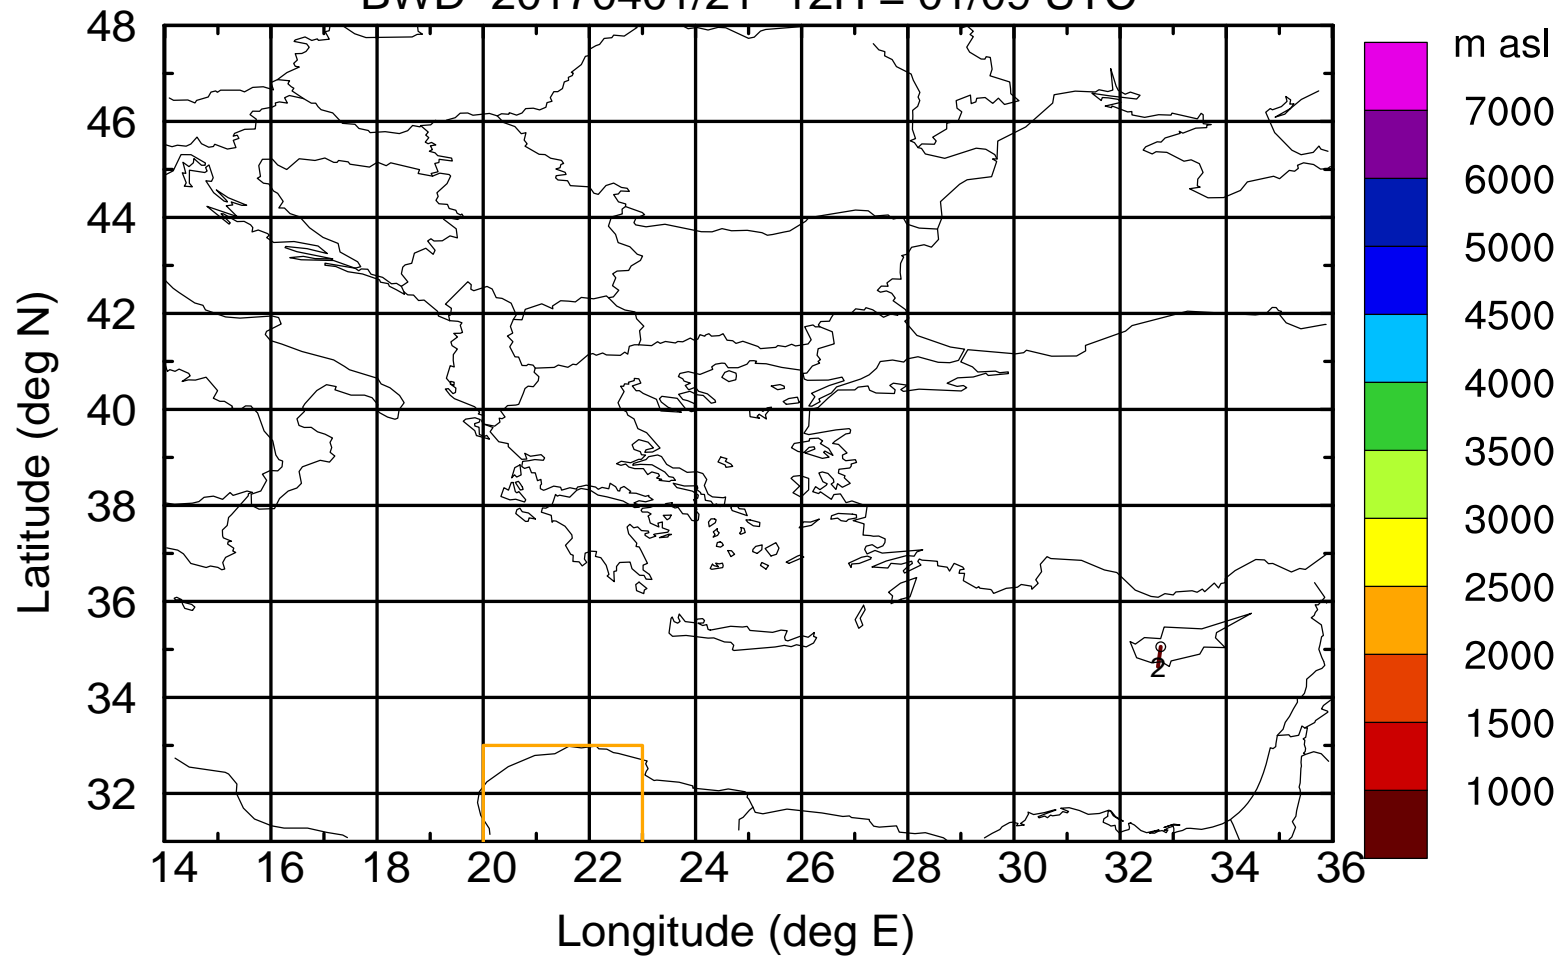

BWD 20170401/21 -10H = 01/11 UTC

Paphos ground station 20170401

BWD 20170401/21 -11H = 01/10 UTC

Paphos ground station 20170401

BWD 20170401/21 -12H = 01/09 UTC

Paphos ground station 20170401

BWD 20170401/21 -13H = 01/08 UTC