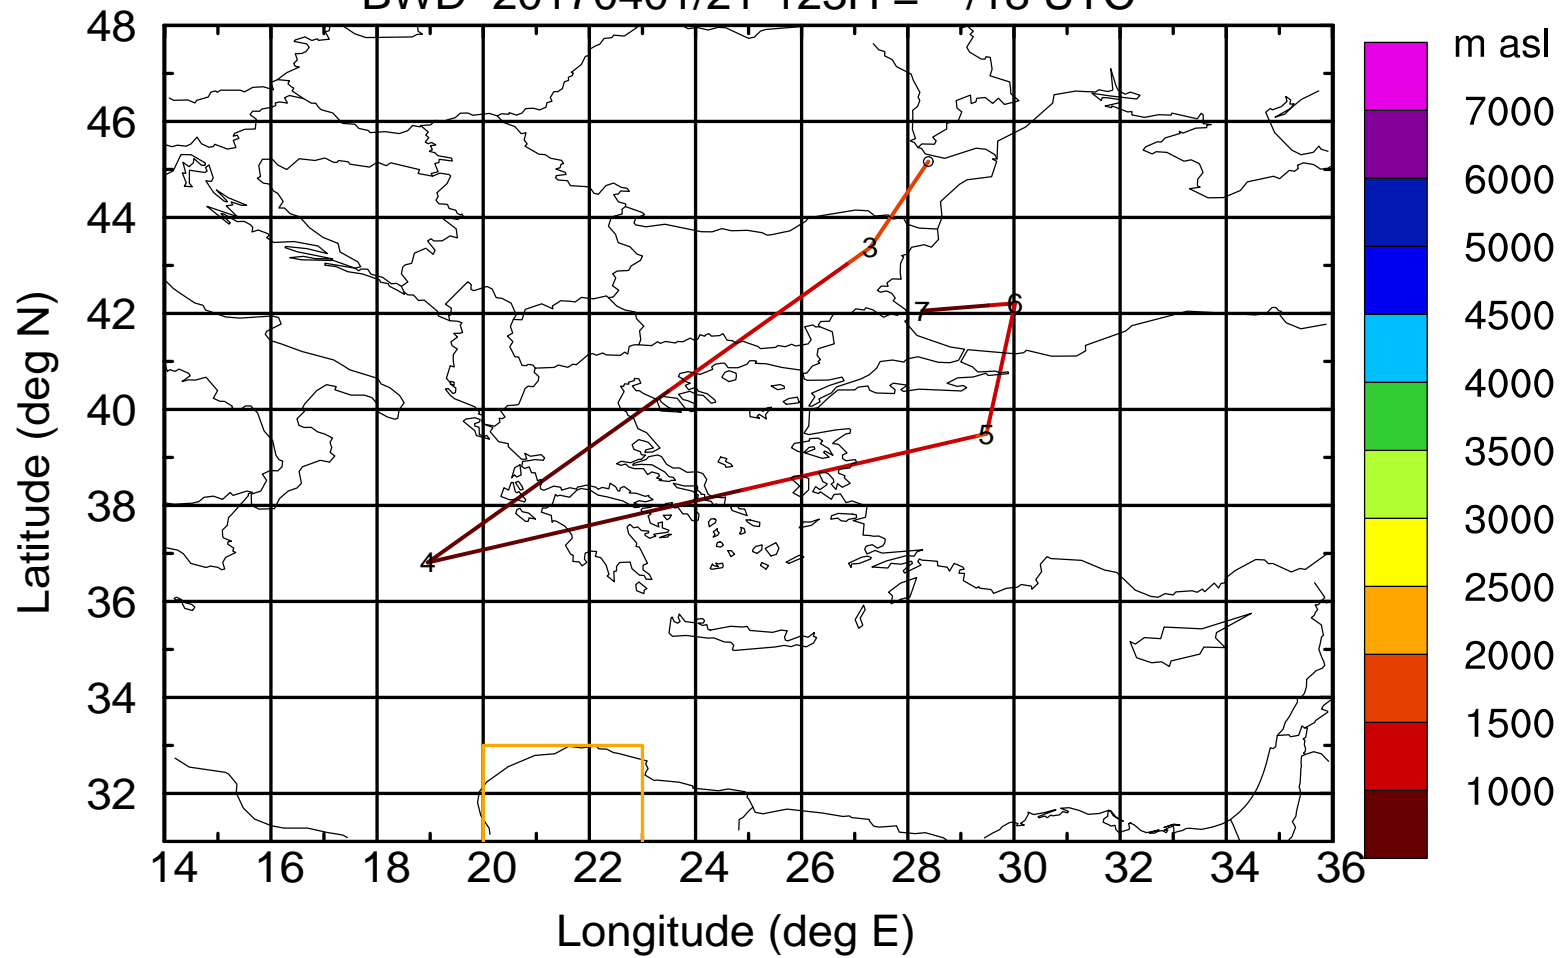

Paphos ground station 20170401

BWD 20170401/21-123H = **/18 UTC