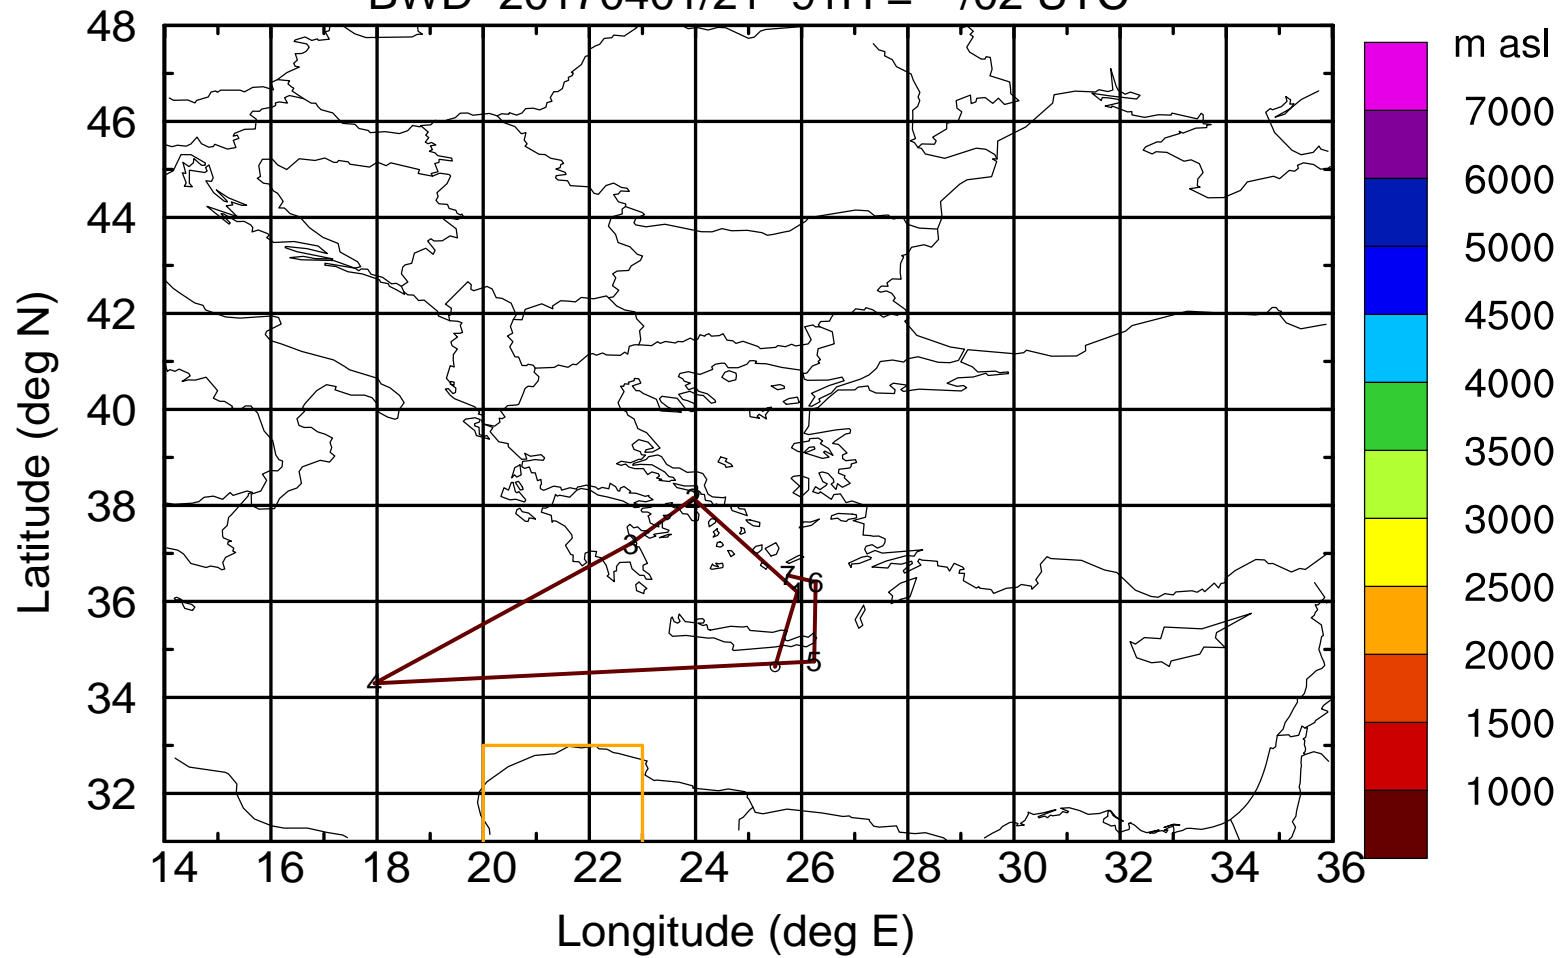

Paphos ground station 20170401

BWD 20170401/21 -91H = **/02 UTC