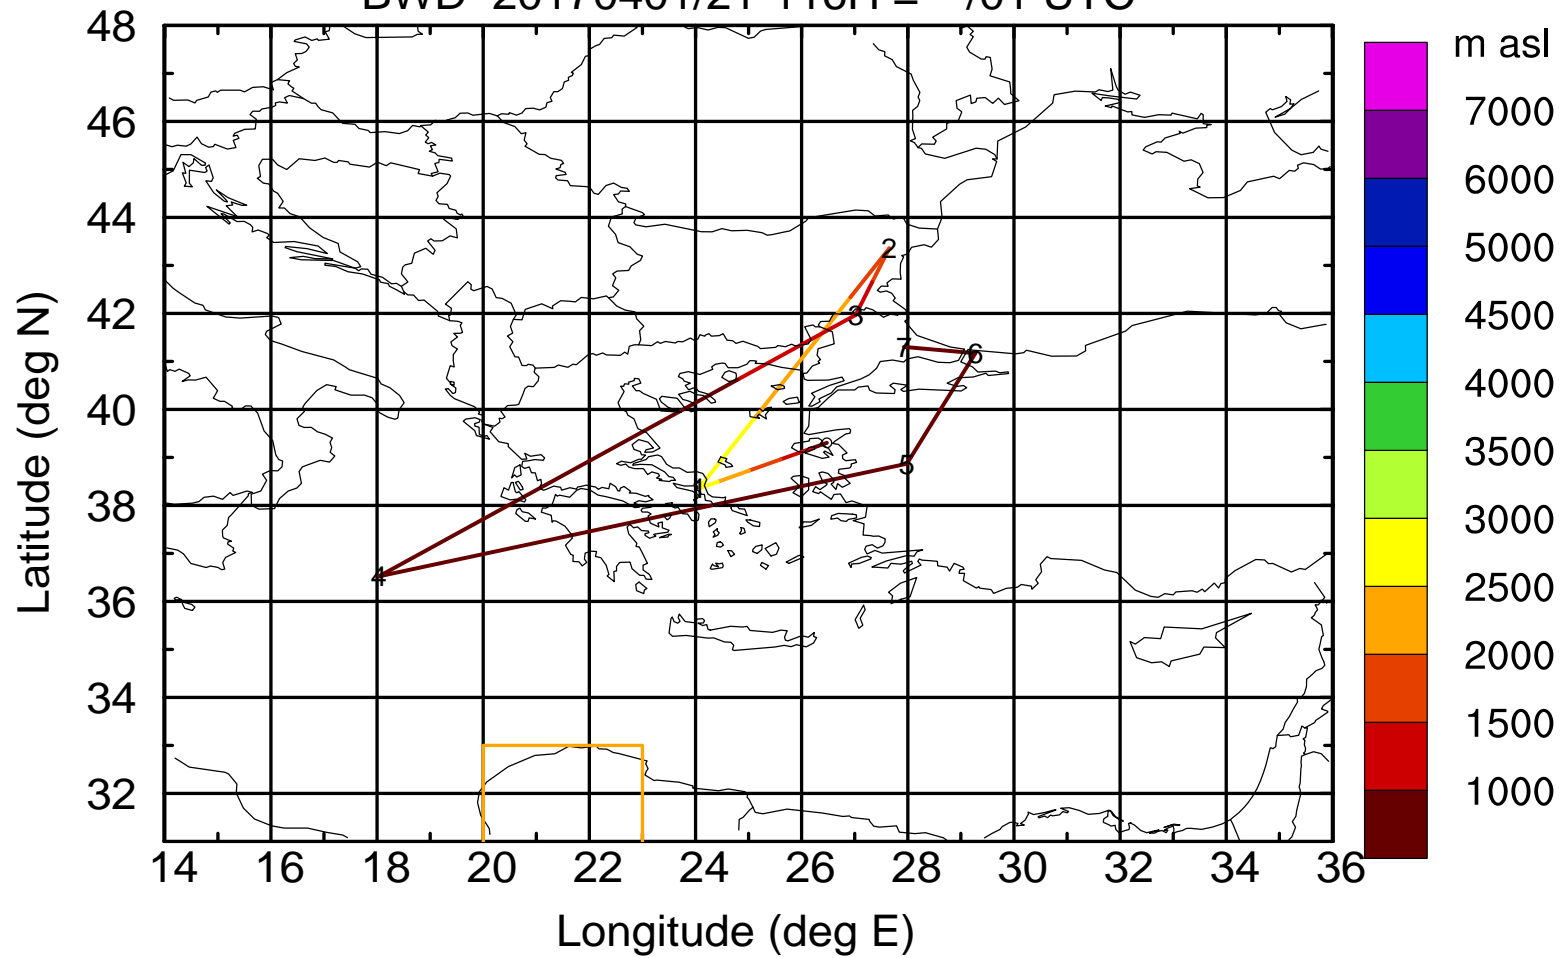

Paphos ground station 20170401

BWD 20170401/21-116H = **/01 UTC