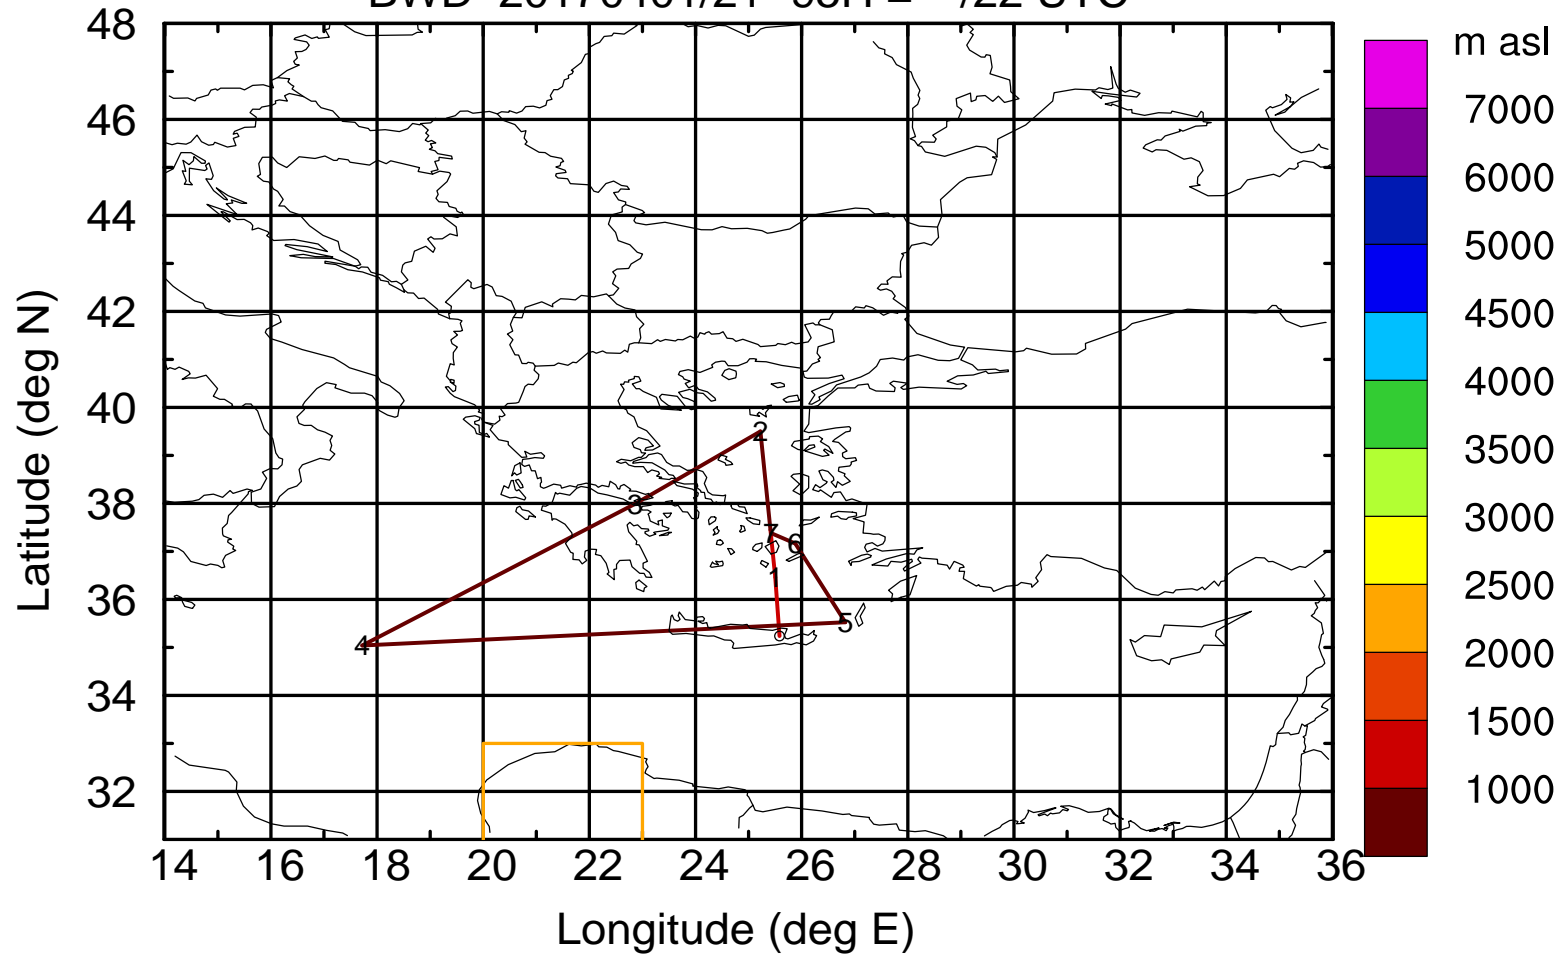

Paphos ground station 20170401

BWD 20170401/21 -95H = **/22 UTC