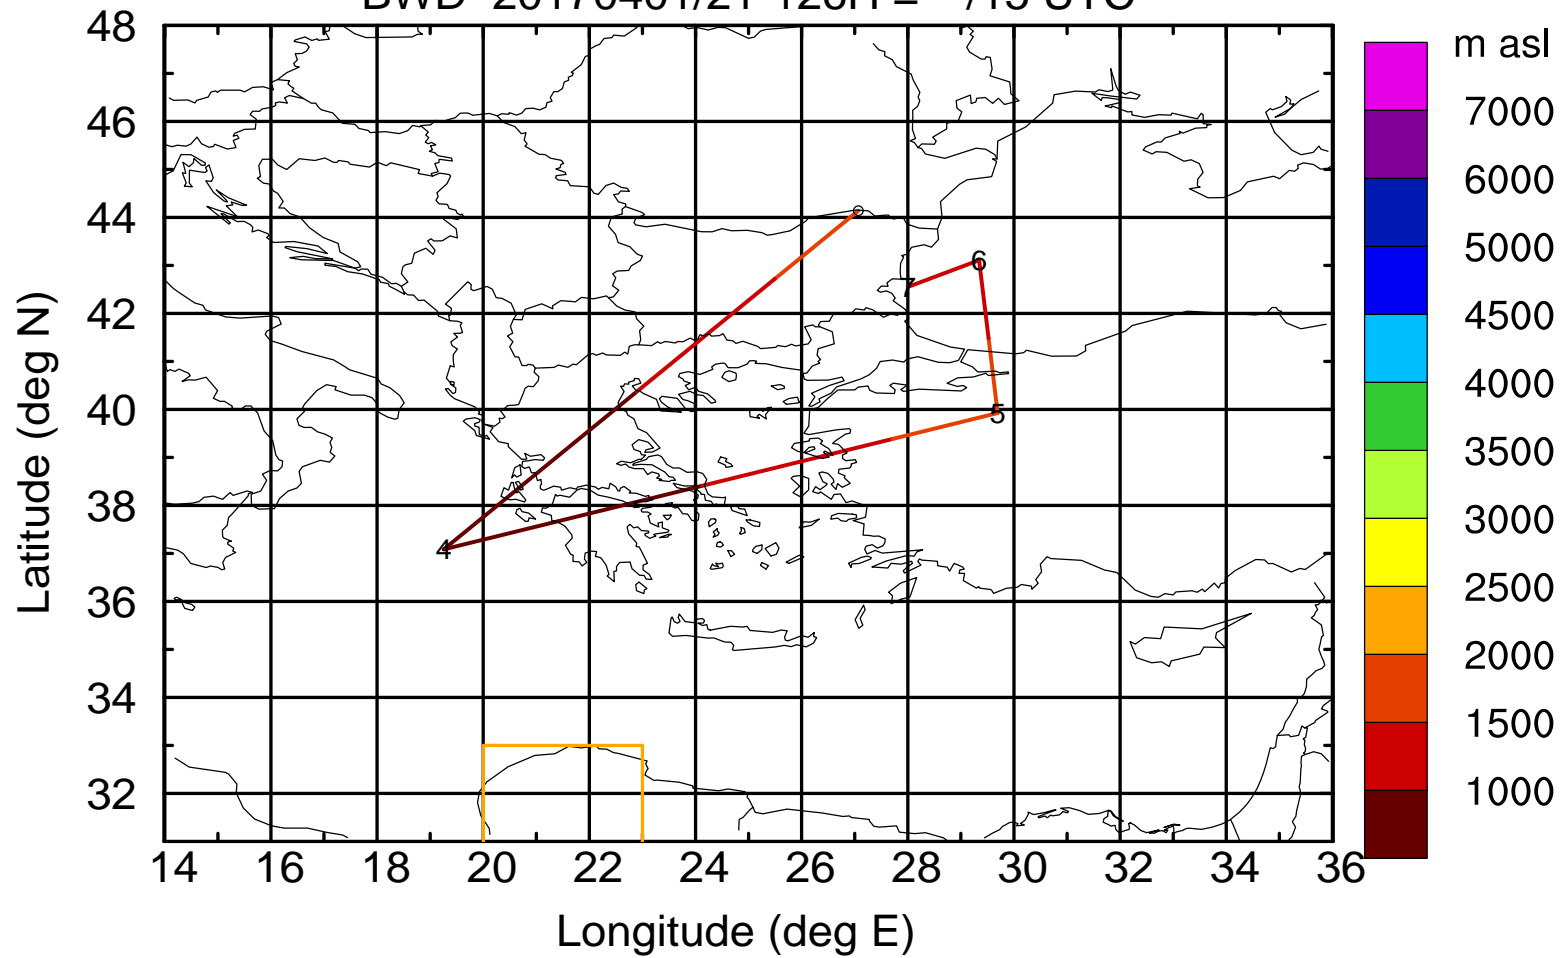

Paphos ground station 20170401

BWD 20170401/21-126H = **/15 UTC