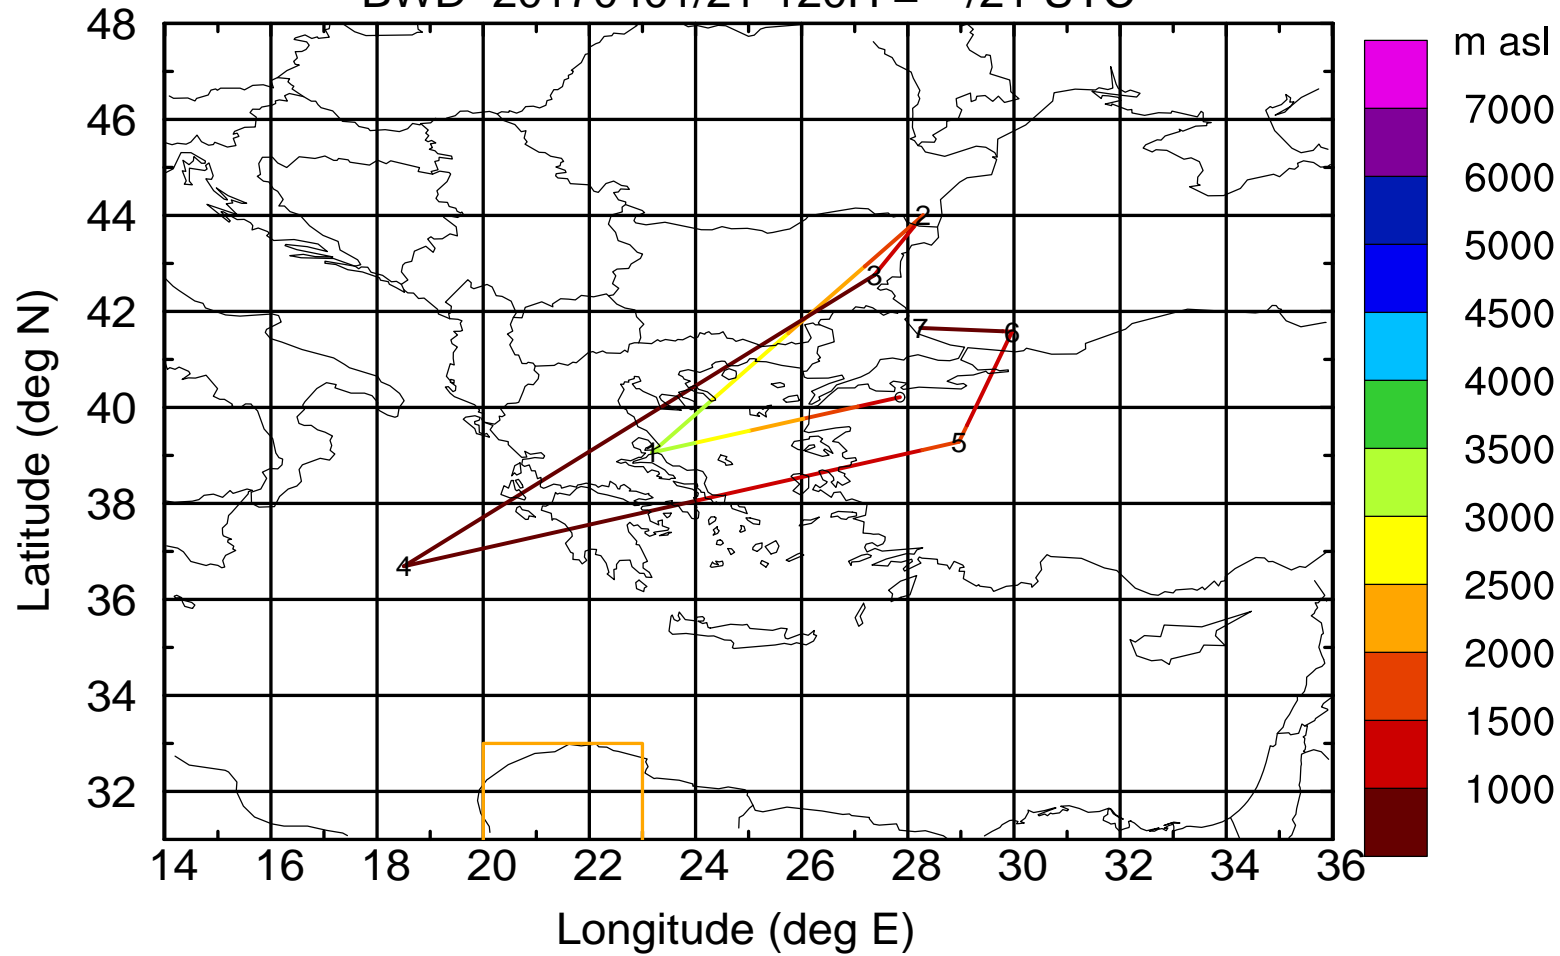

Paphos ground station 20170401

BWD 20170401/21-119H = \*\*/22 UTC

Paphos ground station 20170401

BWD 20170401/21-120H = \*\*/21 UTC

Paphos ground station 20170401

BWD 20170401/21-121H = \*\*/20 UTC

Paphos ground station 20170401