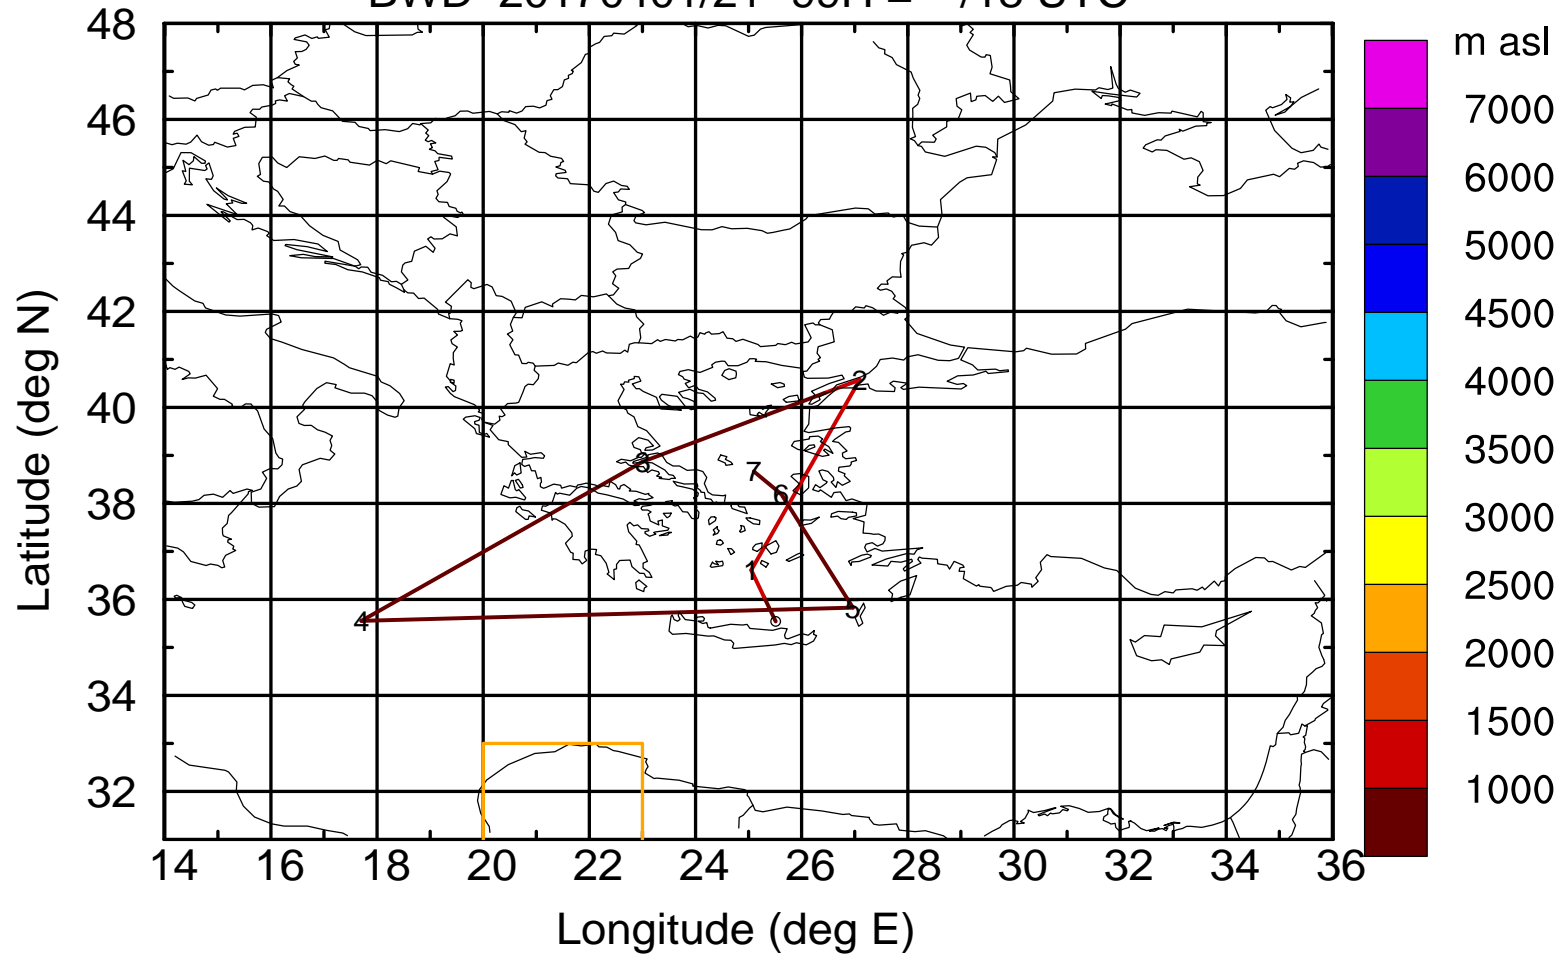

Paphos ground station 20170401

BWD 20170401/21 -99H = **/18 UTC