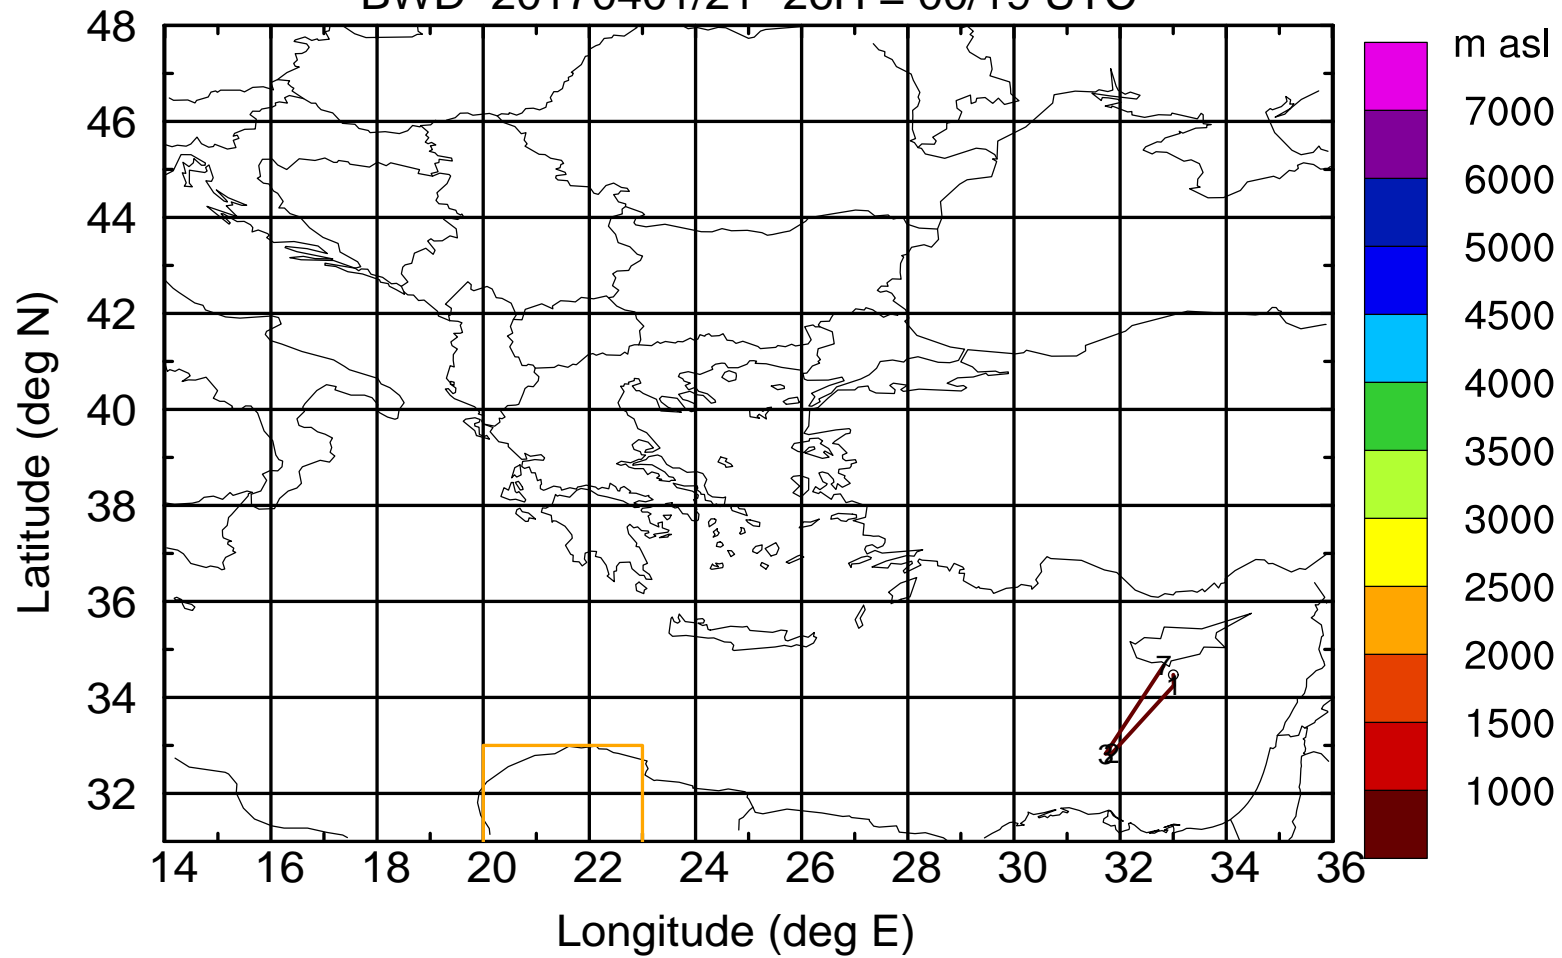

BWD 20170401/21 -24H = 00/21 UTC

Paphos ground station 20170401

BWD 20170401/21 -25H = 00/20 UTC

Paphos ground station 20170401

BWD 20170401/21 -26H = 00/19 UTC

Paphos ground station 20170401

BWD 20170401/21 -27H = 00/18 UTC