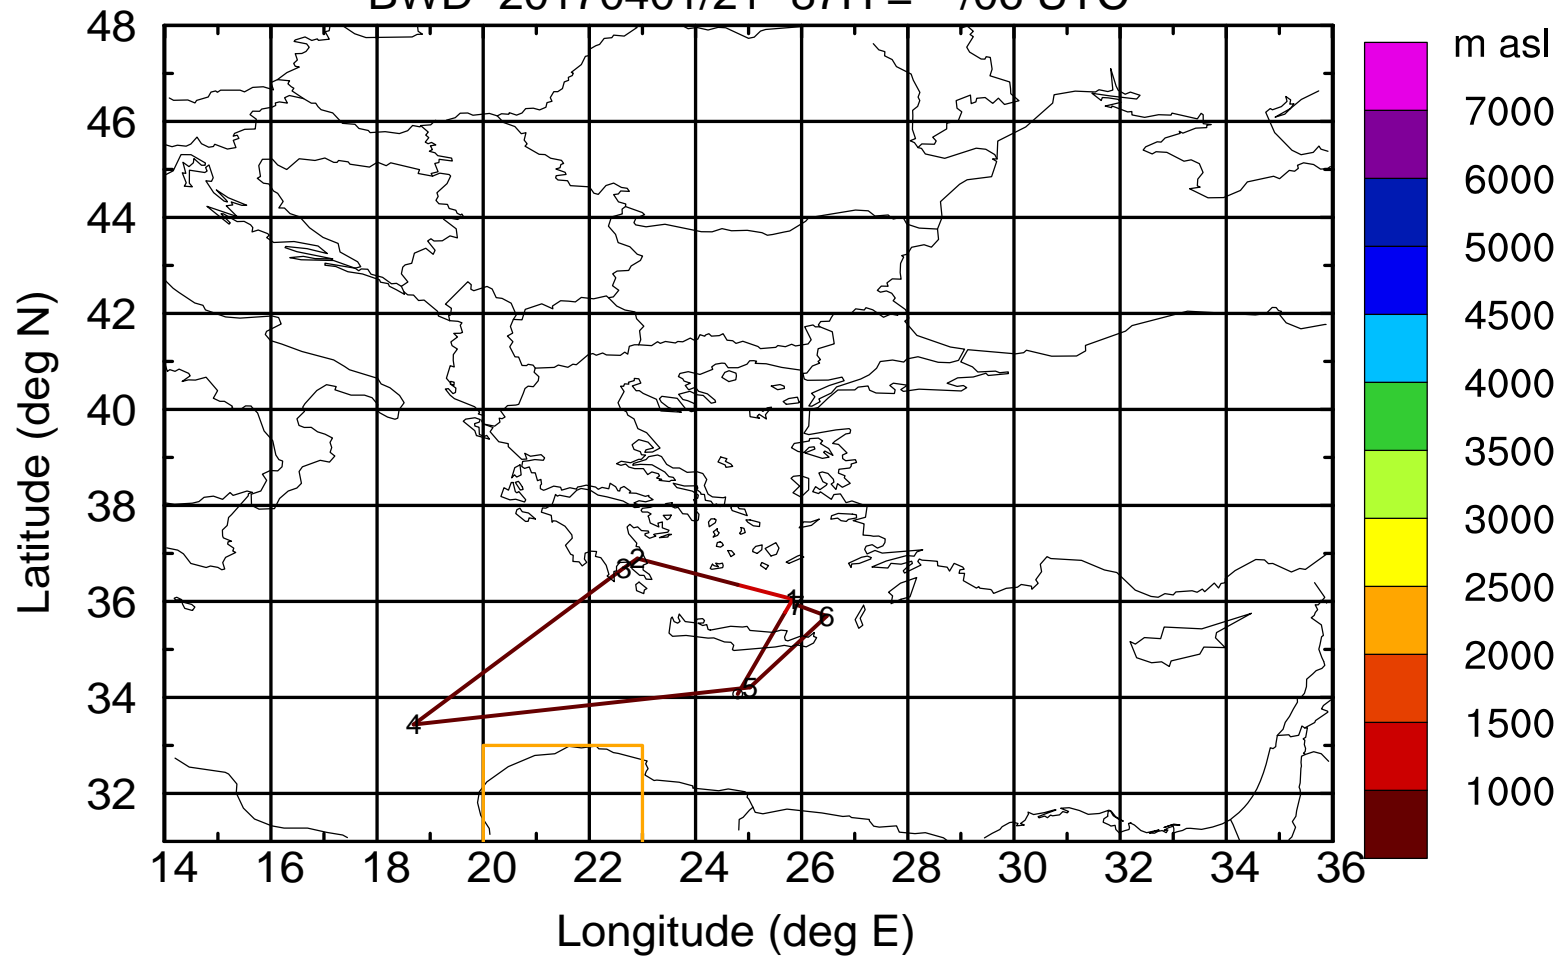

Paphos ground station 20170401

BWD 20170401/21 -87H = **/06 UTC