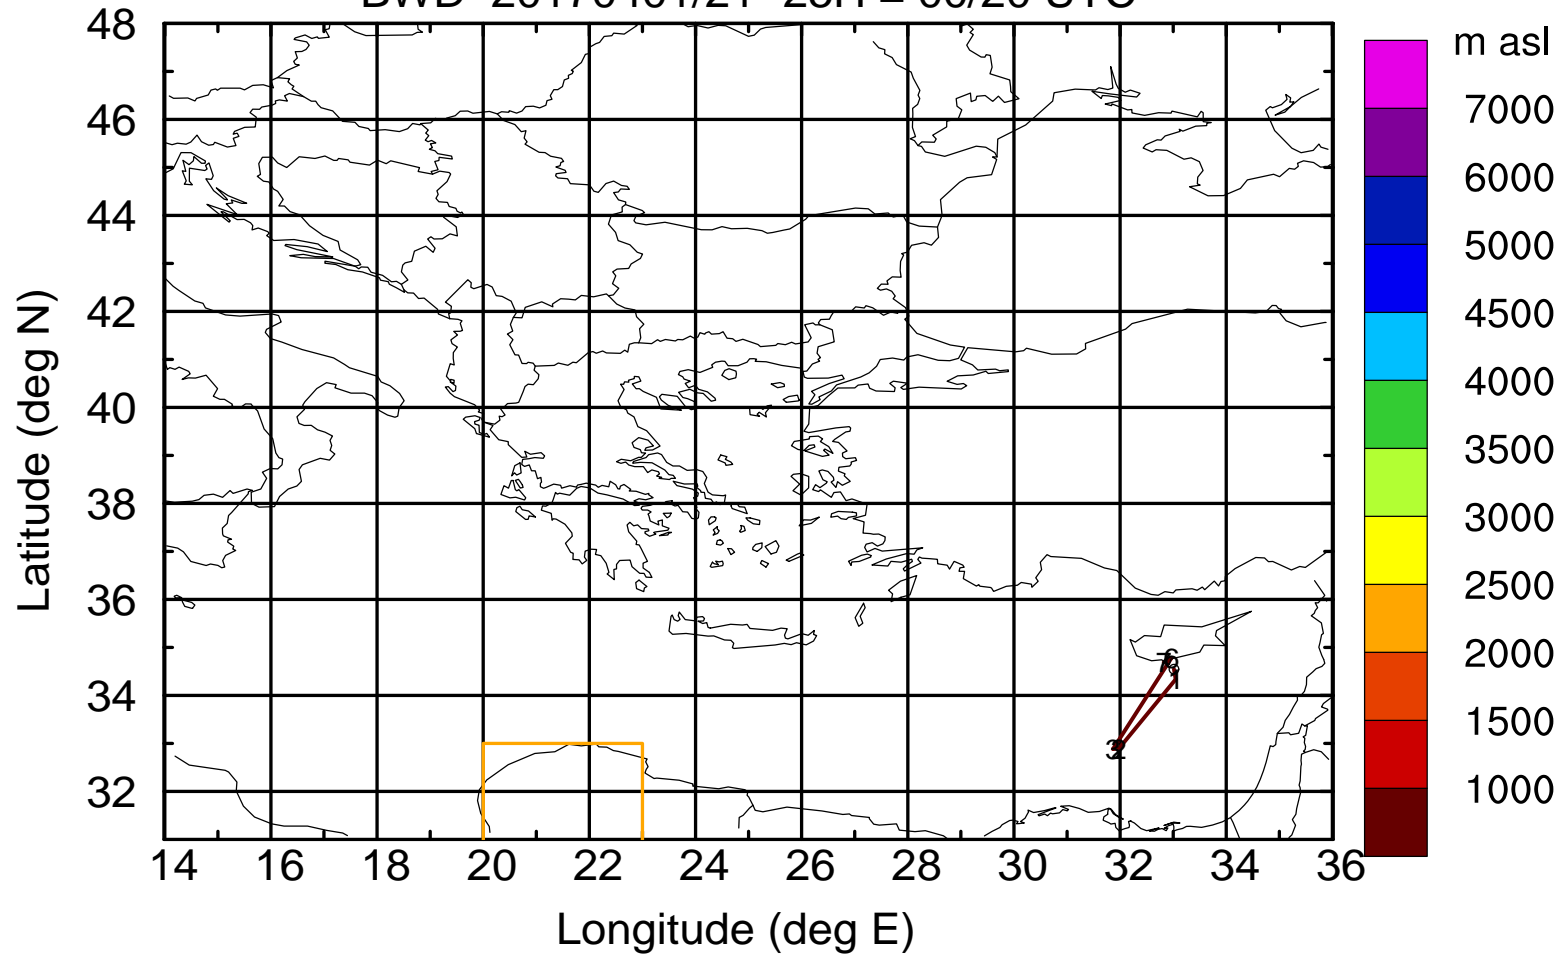

Paphos ground station 20170401

BWD 20170401/21 -25H = 00/20 UTC