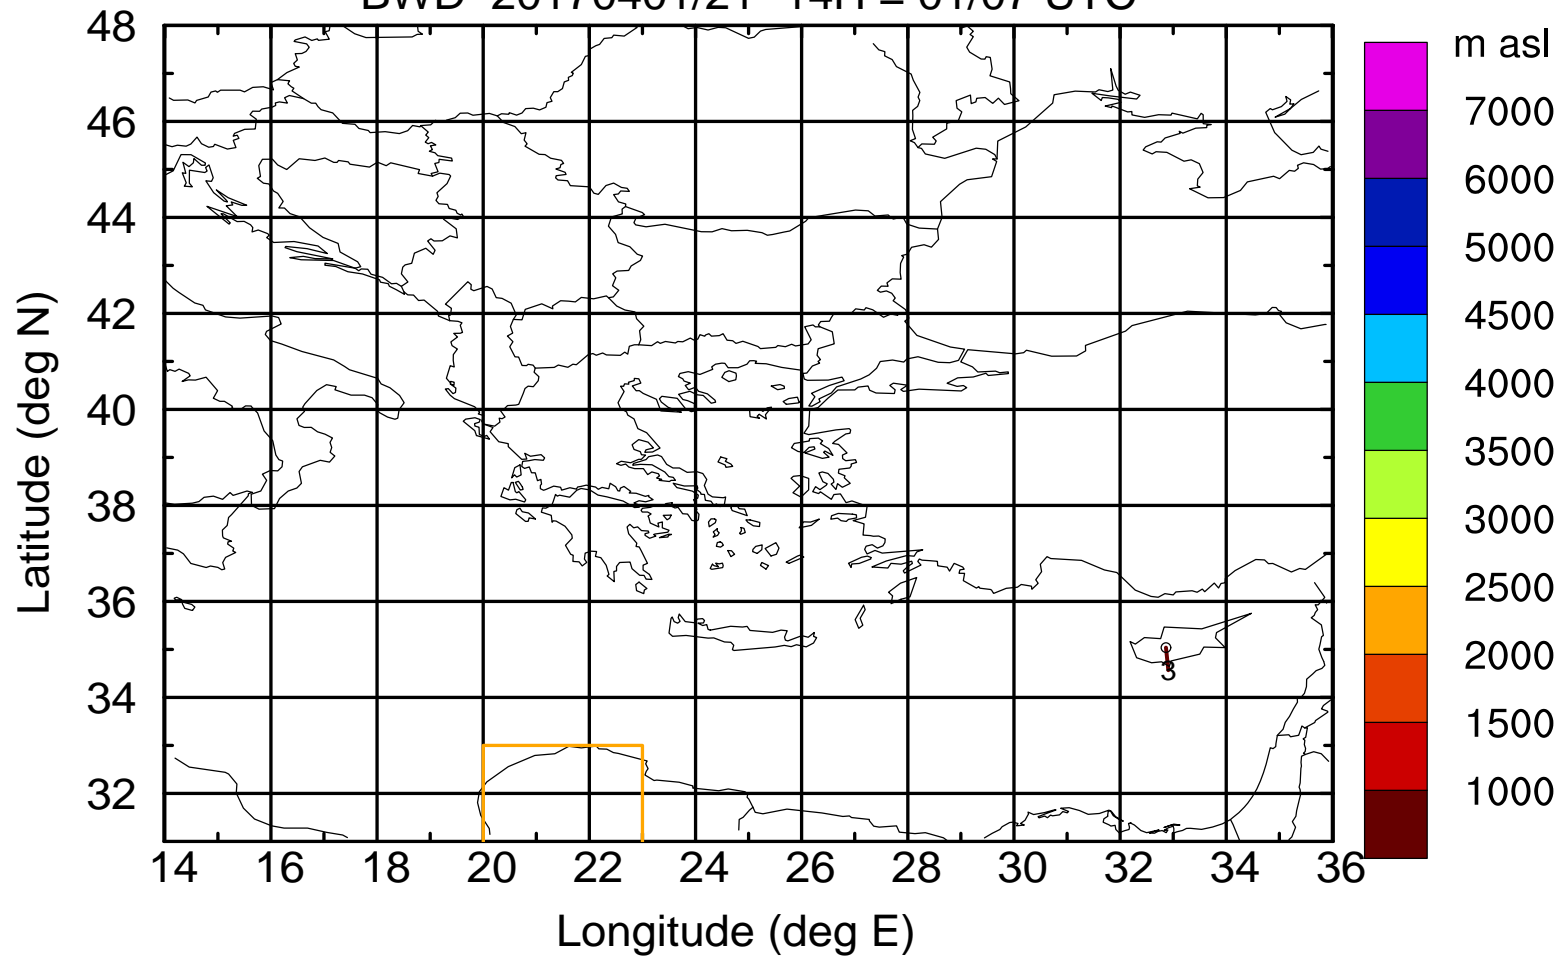

Paphos ground station 20170401

BWD 20170401/21 -14H = 01/07 UTC