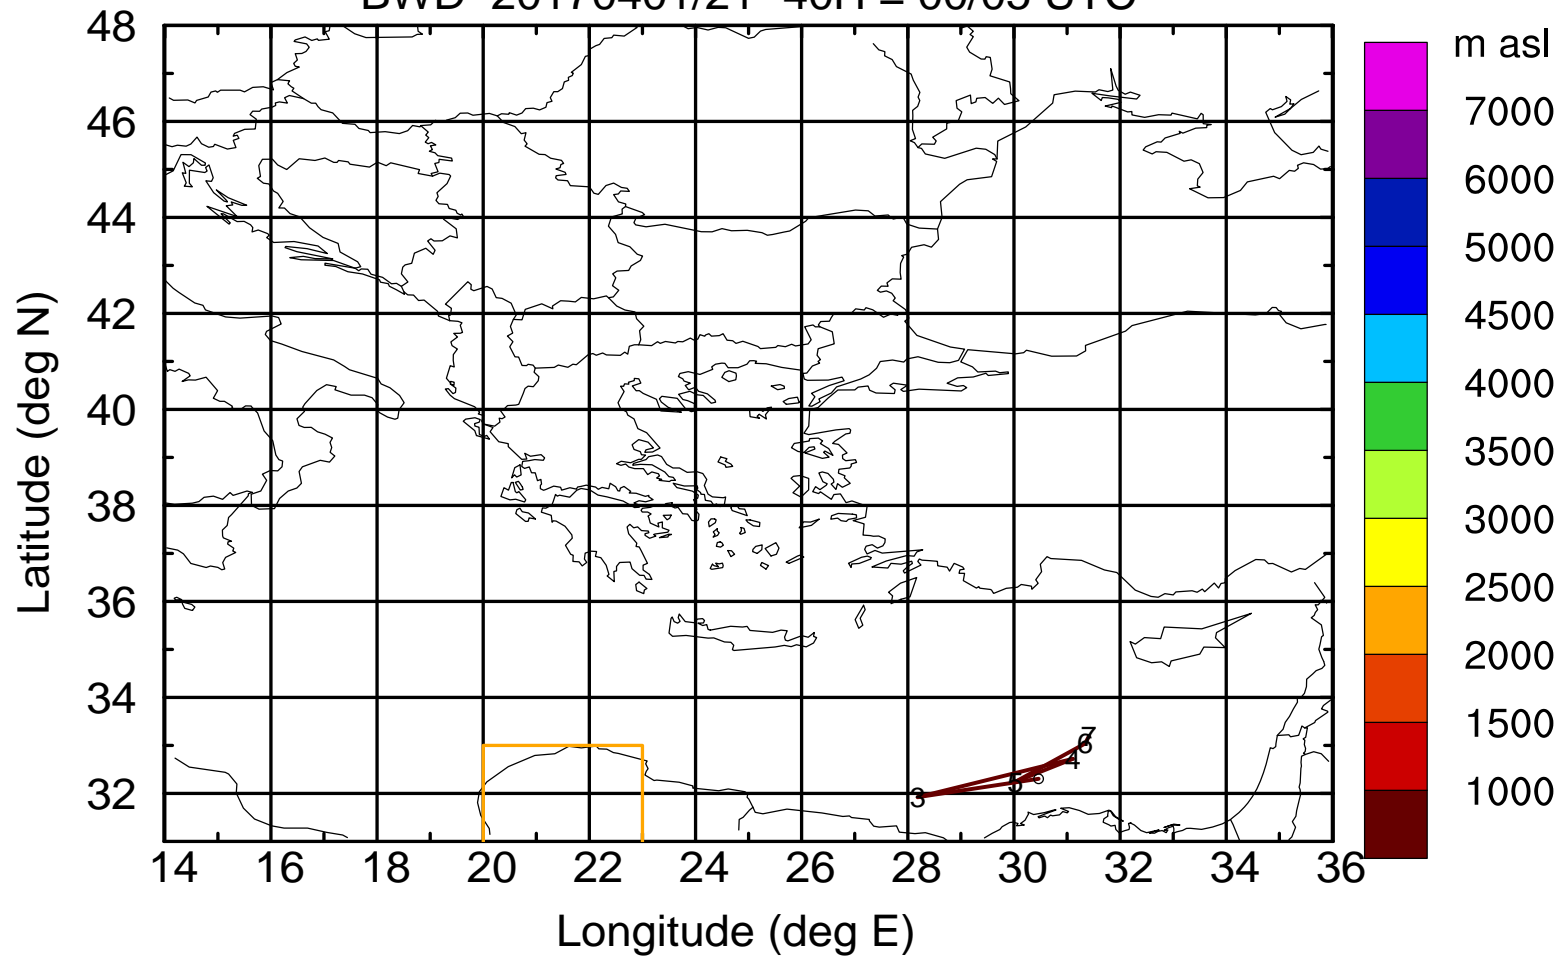

BWD 20170401/21 -38H = 00/07 UTC

Paphos ground station 20170401

BWD 20170401/21 -39H = 00/06 UTC

Paphos ground station 20170401

BWD 20170401/21 -40H = 00/05 UTC

Paphos ground station 20170401

BWD 20170401/21 -41H = 00/04 UTC