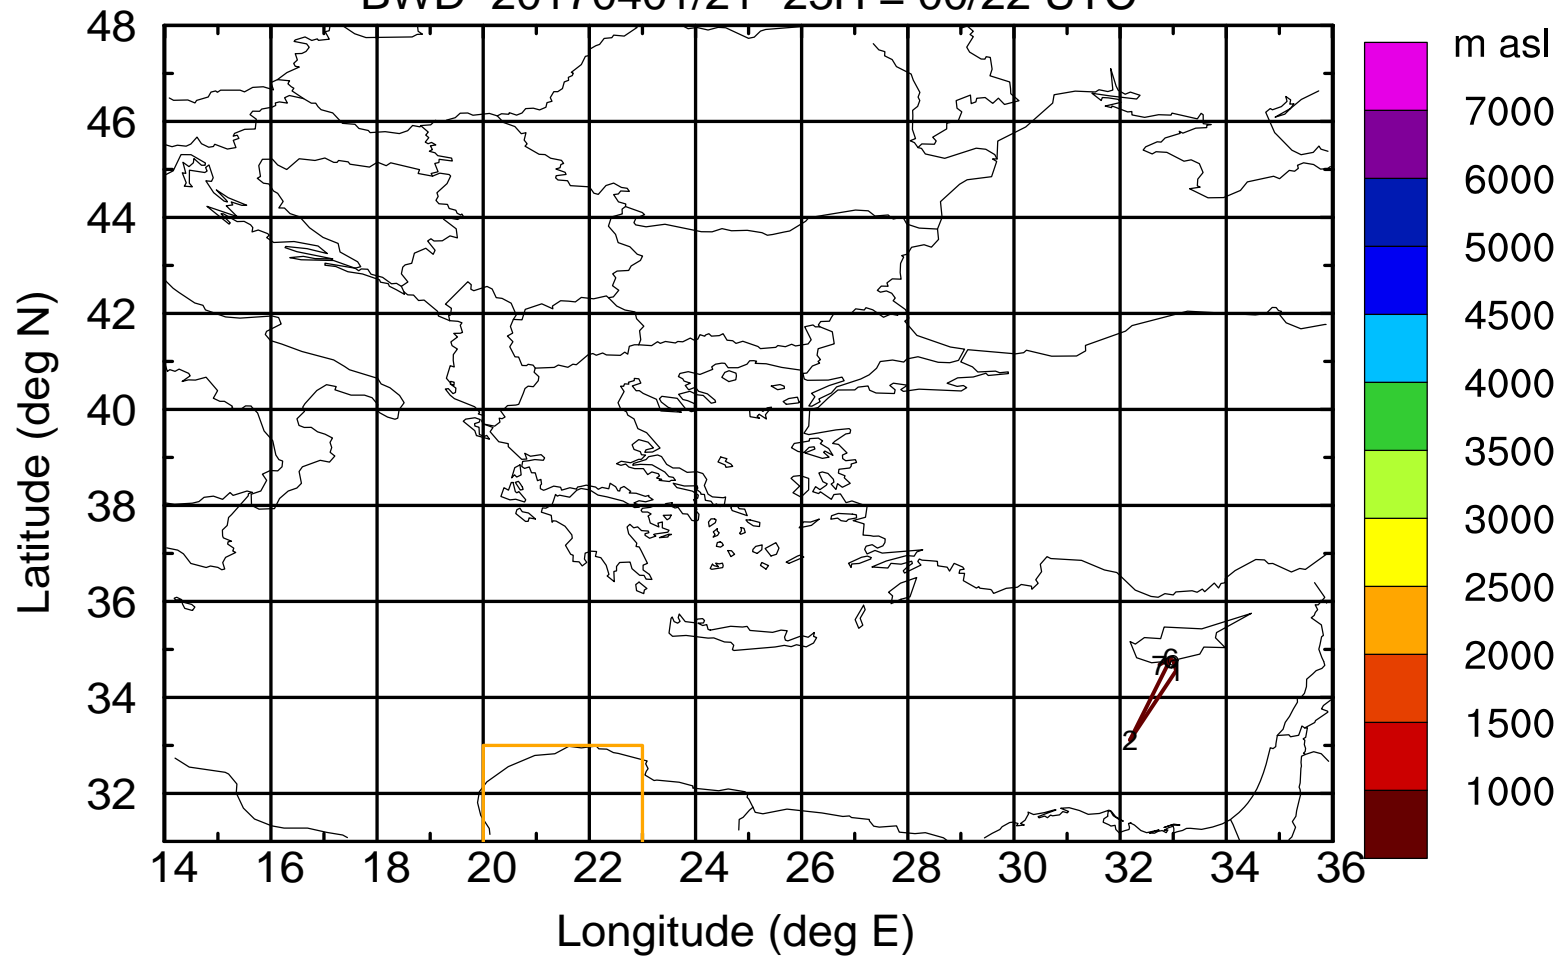

Paphos ground station 20170401

BWD 20170401/21 -21H = 01/00 UTC

Paphos ground station 20170401

BWD 20170401/21 -22H = 00/23 UTC

Paphos ground station 20170401

BWD 20170401/21 -23H = 00/22 UTC

Paphos ground station 20170401