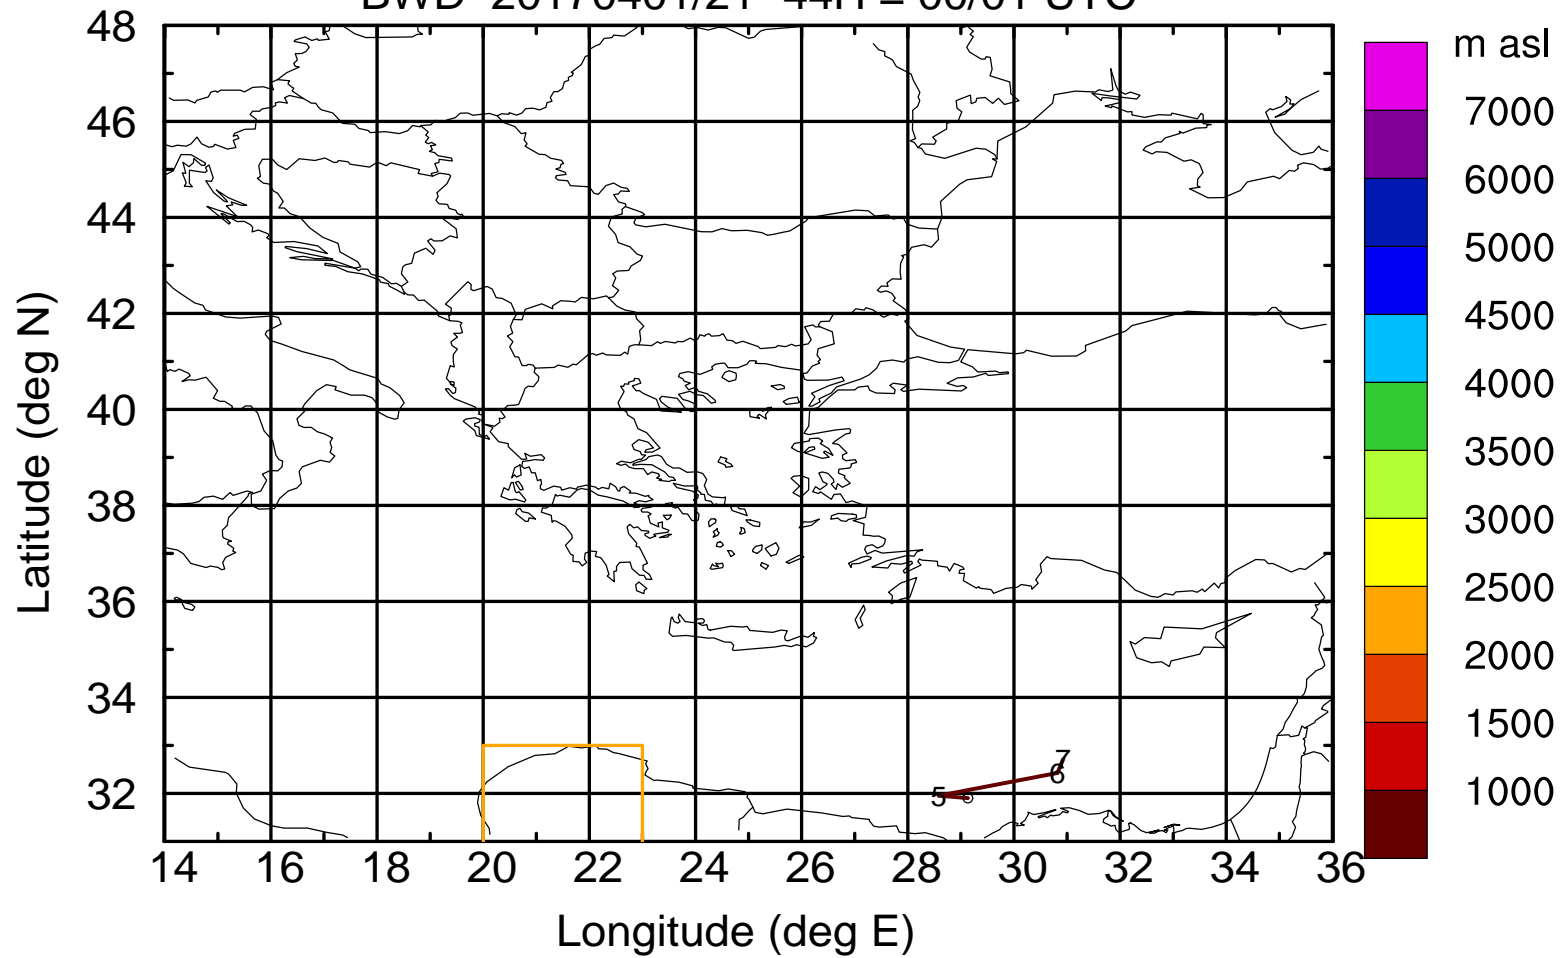

Paphos ground station 20170401

BWD 20170401/21 -42H = 00/03 UTC

Paphos ground station 20170401

BWD 20170401/21 -43H = 00/02 UTC

Paphos ground station 20170401

BWD 20170401/21 -44H = 00/01 UTC

Paphos ground station 20170401