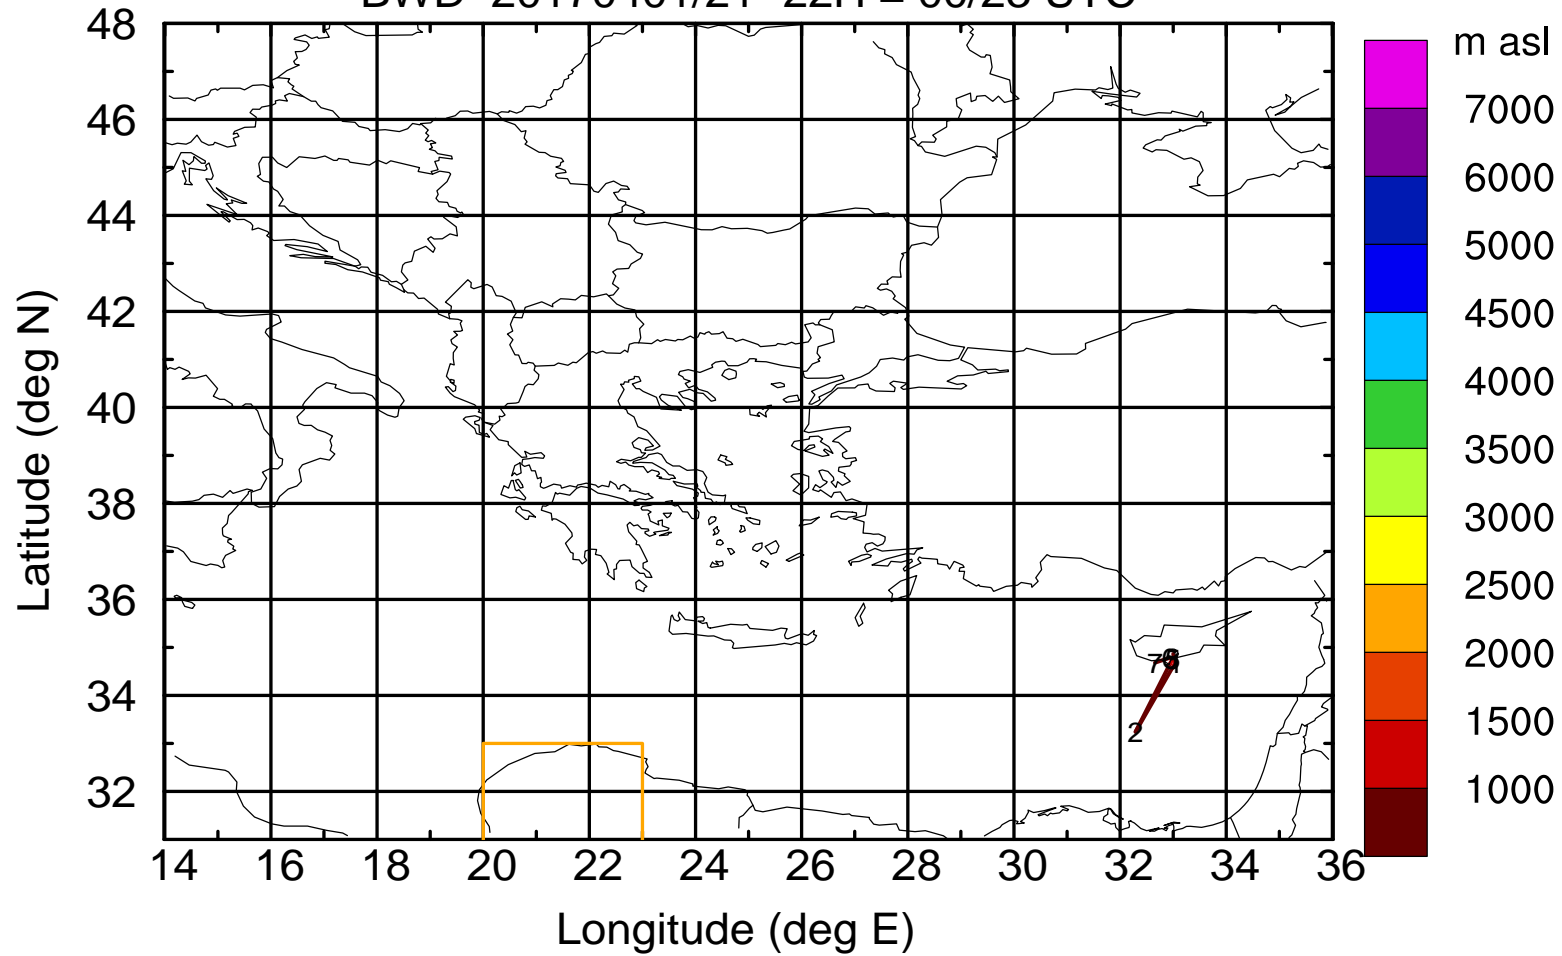

Paphos ground station 20170401

BWD 20170401/21 -22H = 00/23 UTC