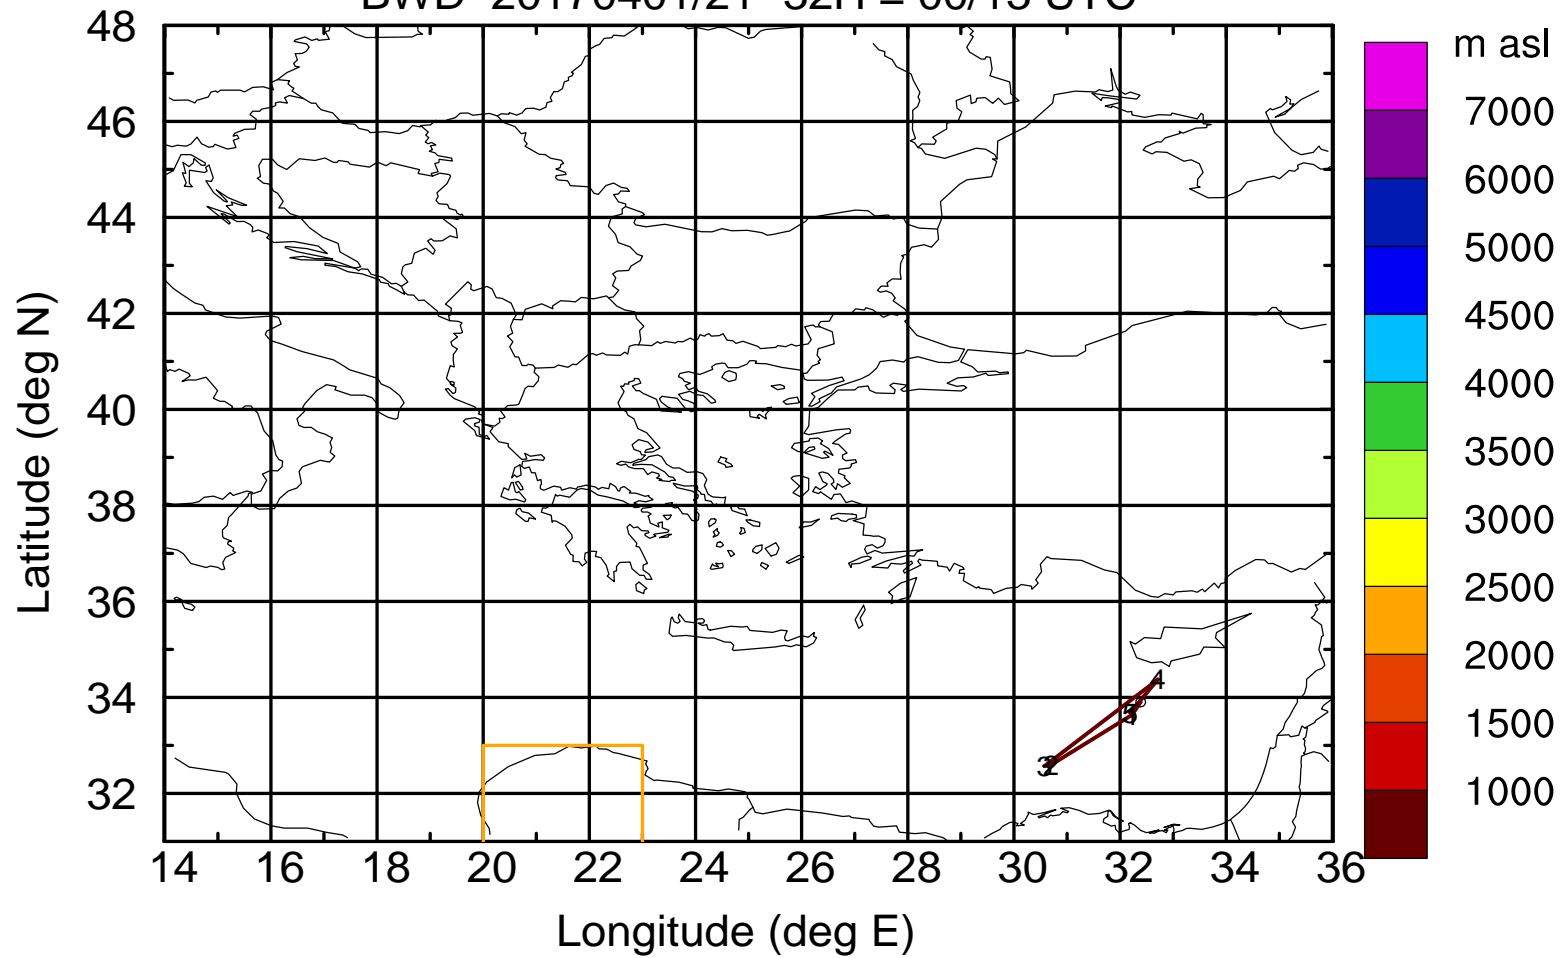

Paphos ground station 20170401

BWD 20170401/21 -32H = 00/13 UTC