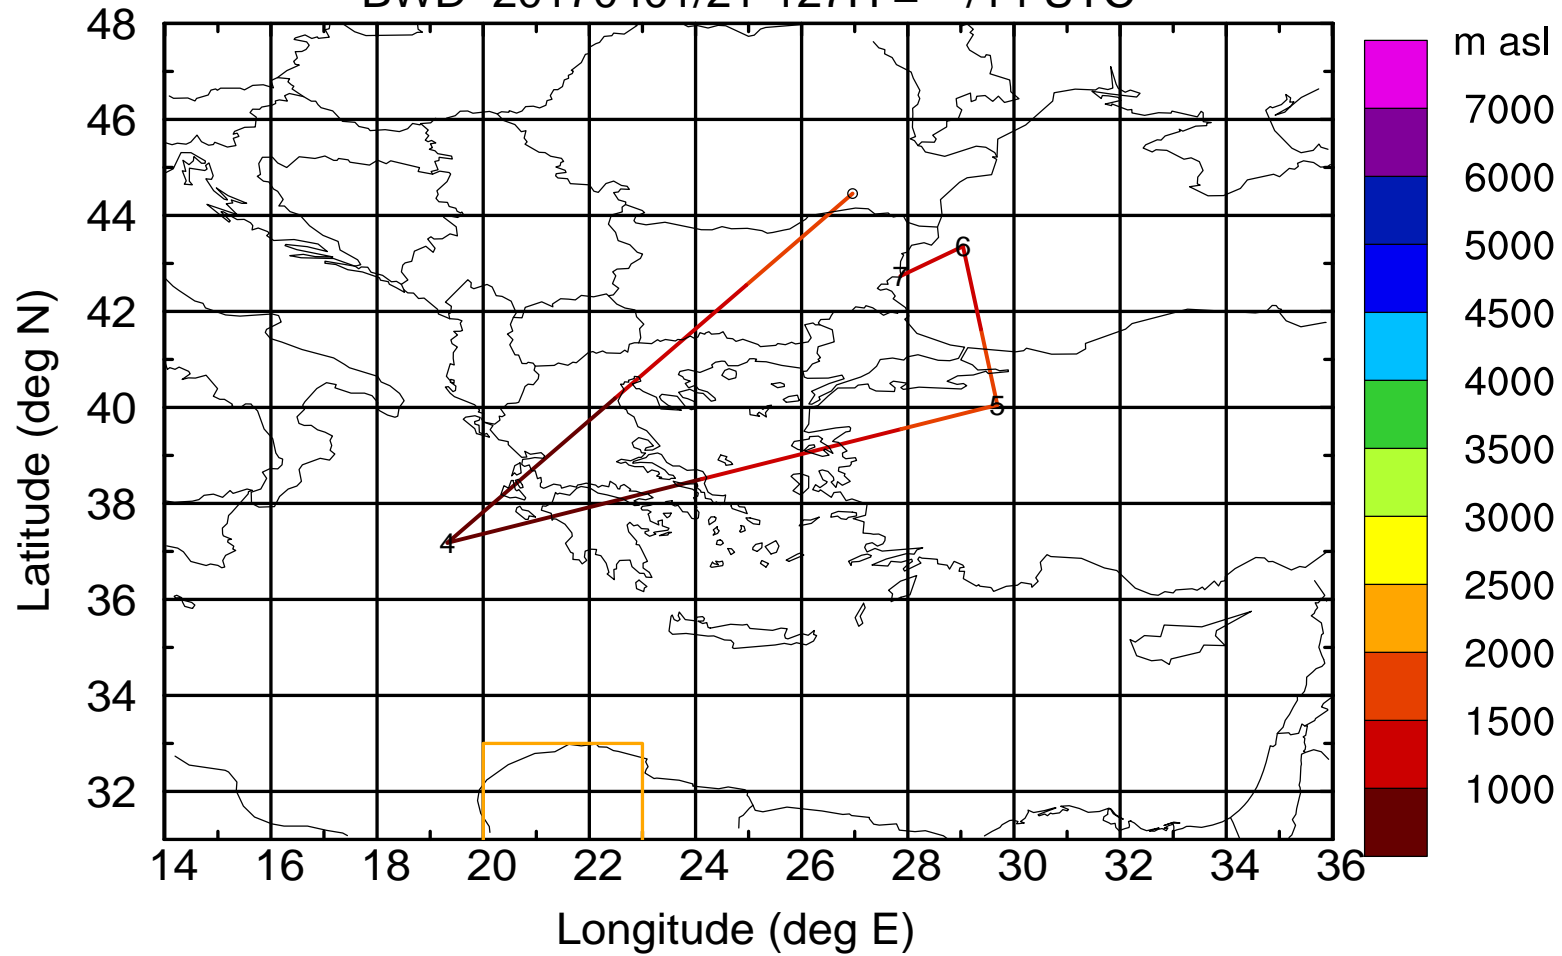

Paphos ground station 20170401

BWD 20170401/21-127H = **/14 UTC