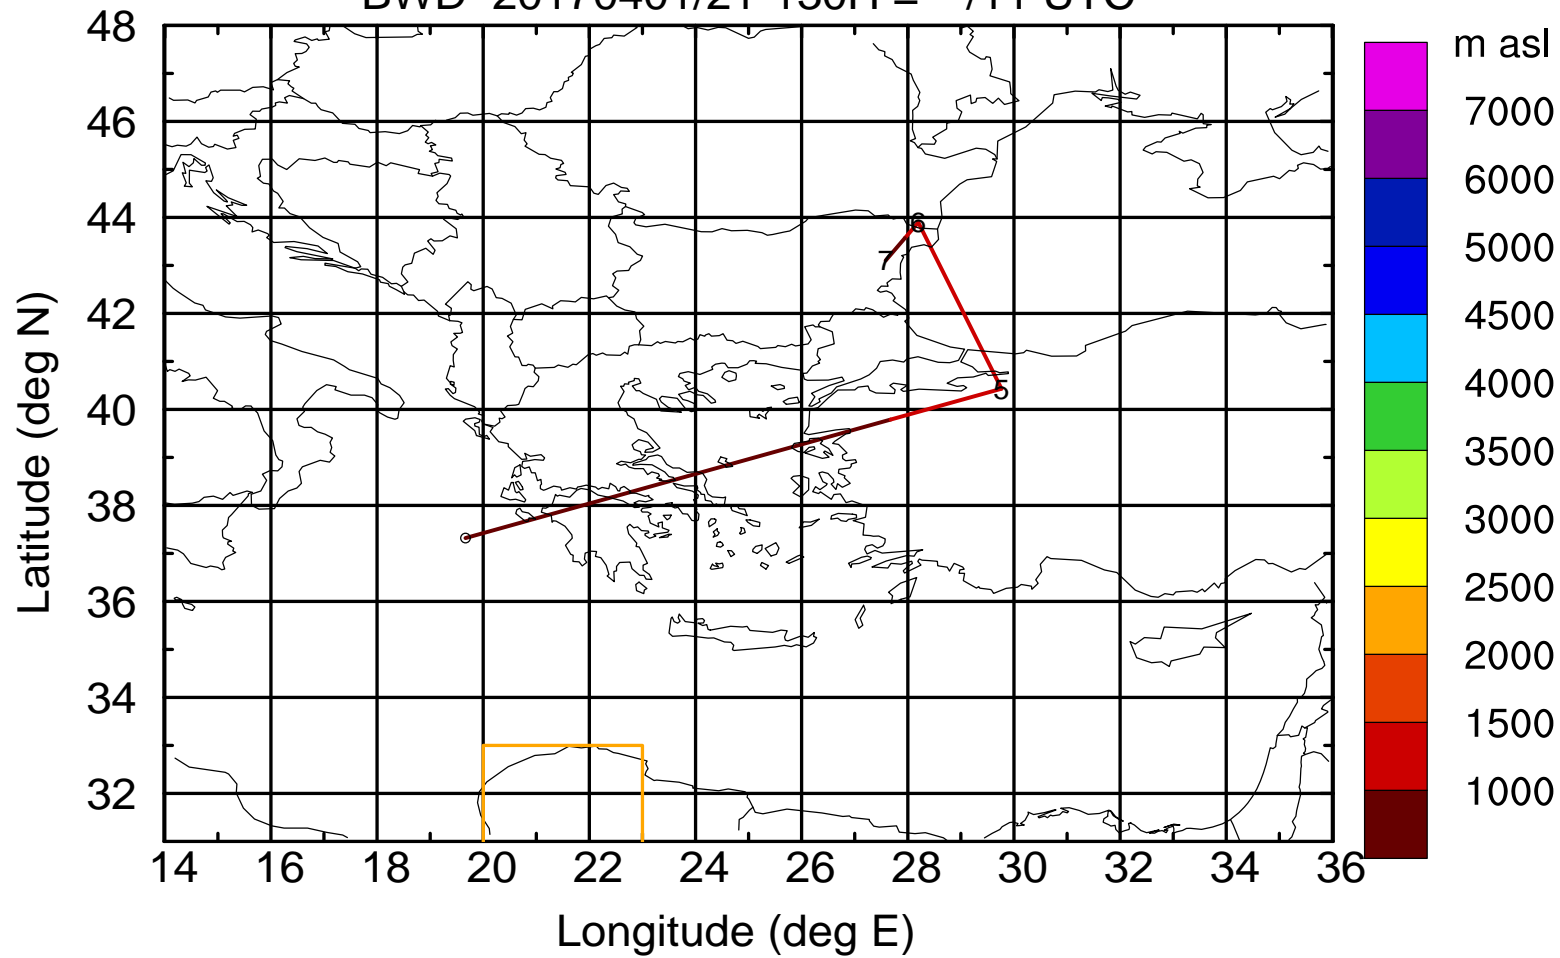

Paphos ground station 20170401

BWD 20170401/21-130H = **/11 UTC