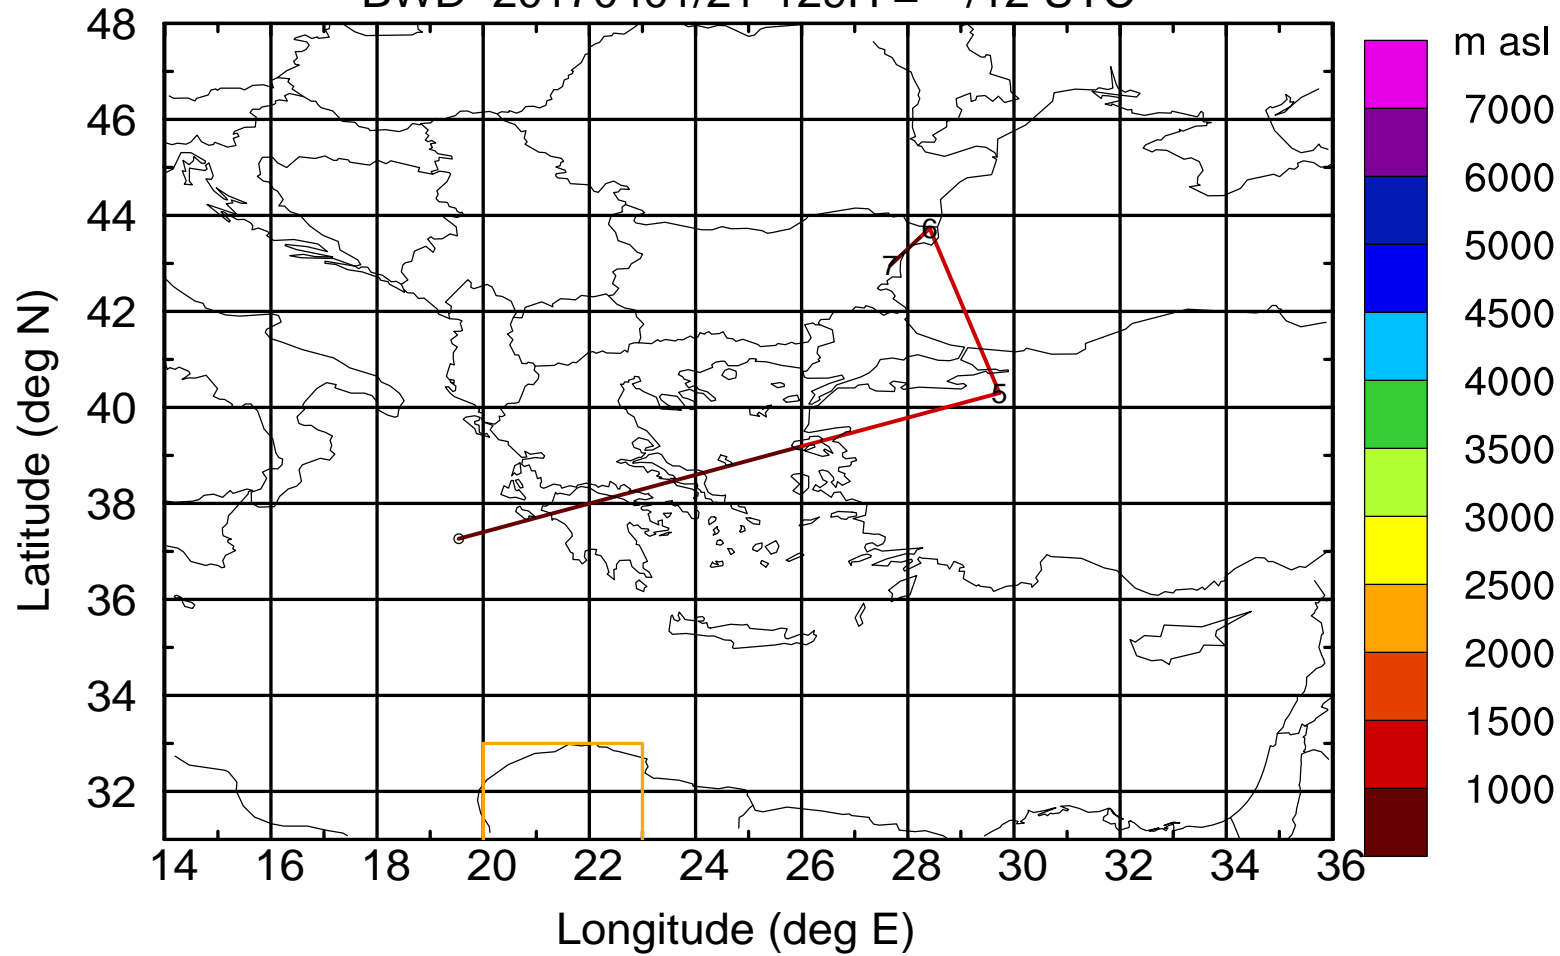

Paphos ground station 20170401

BWD 20170401/21-129H = **/12 UTC