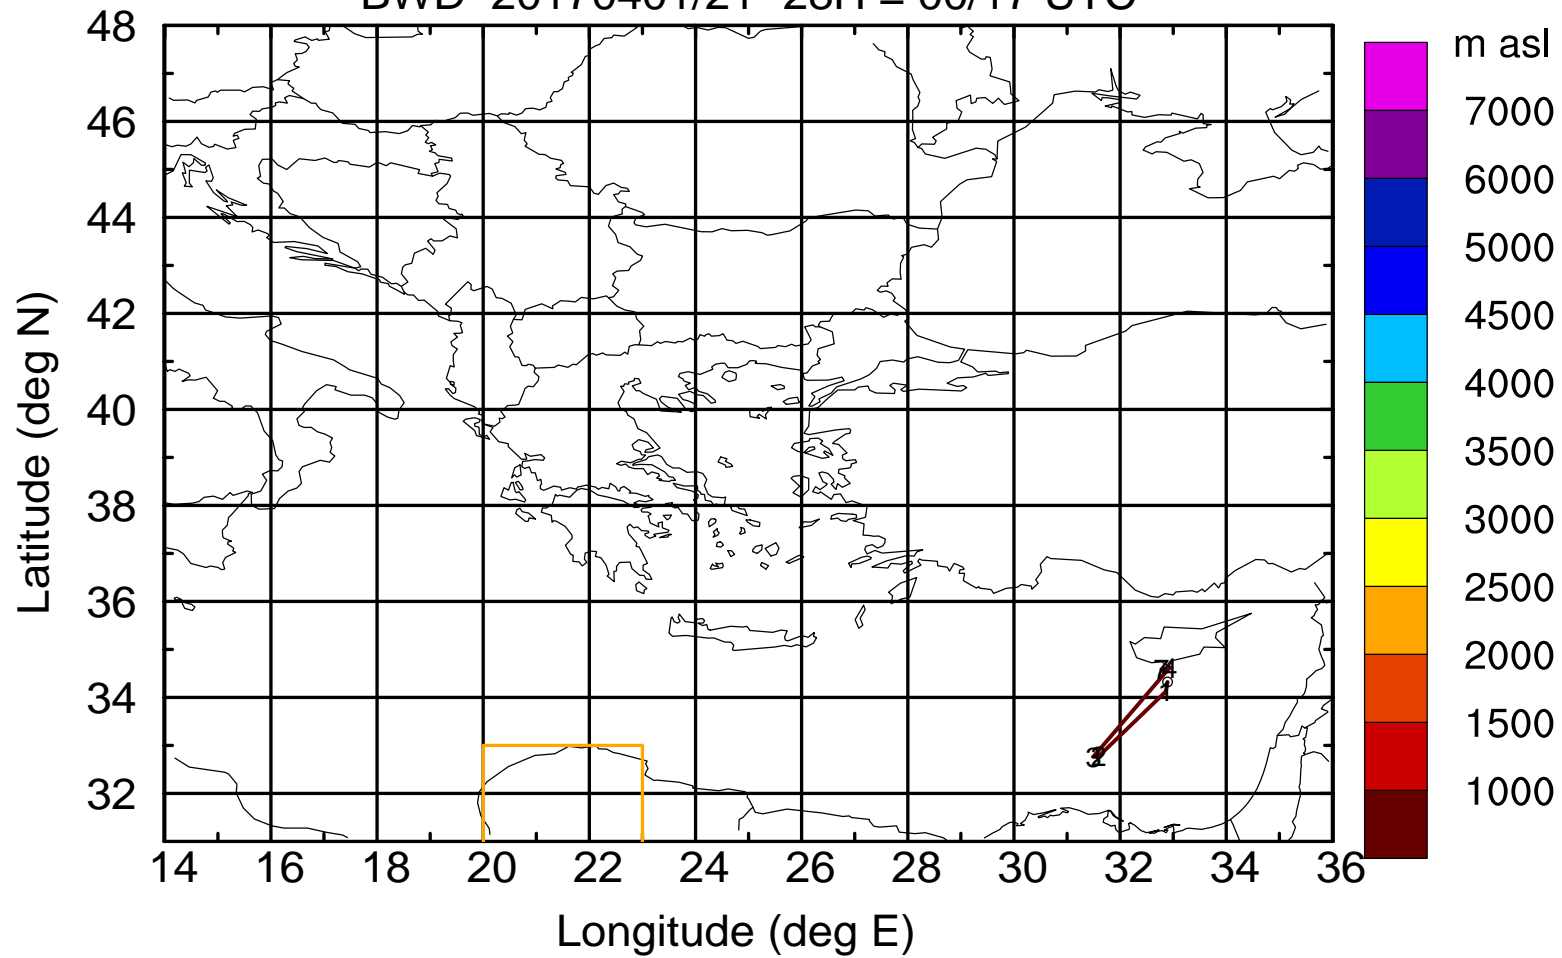

Paphos ground station 20170401

BWD 20170401/21 -28H = 00/17 UTC