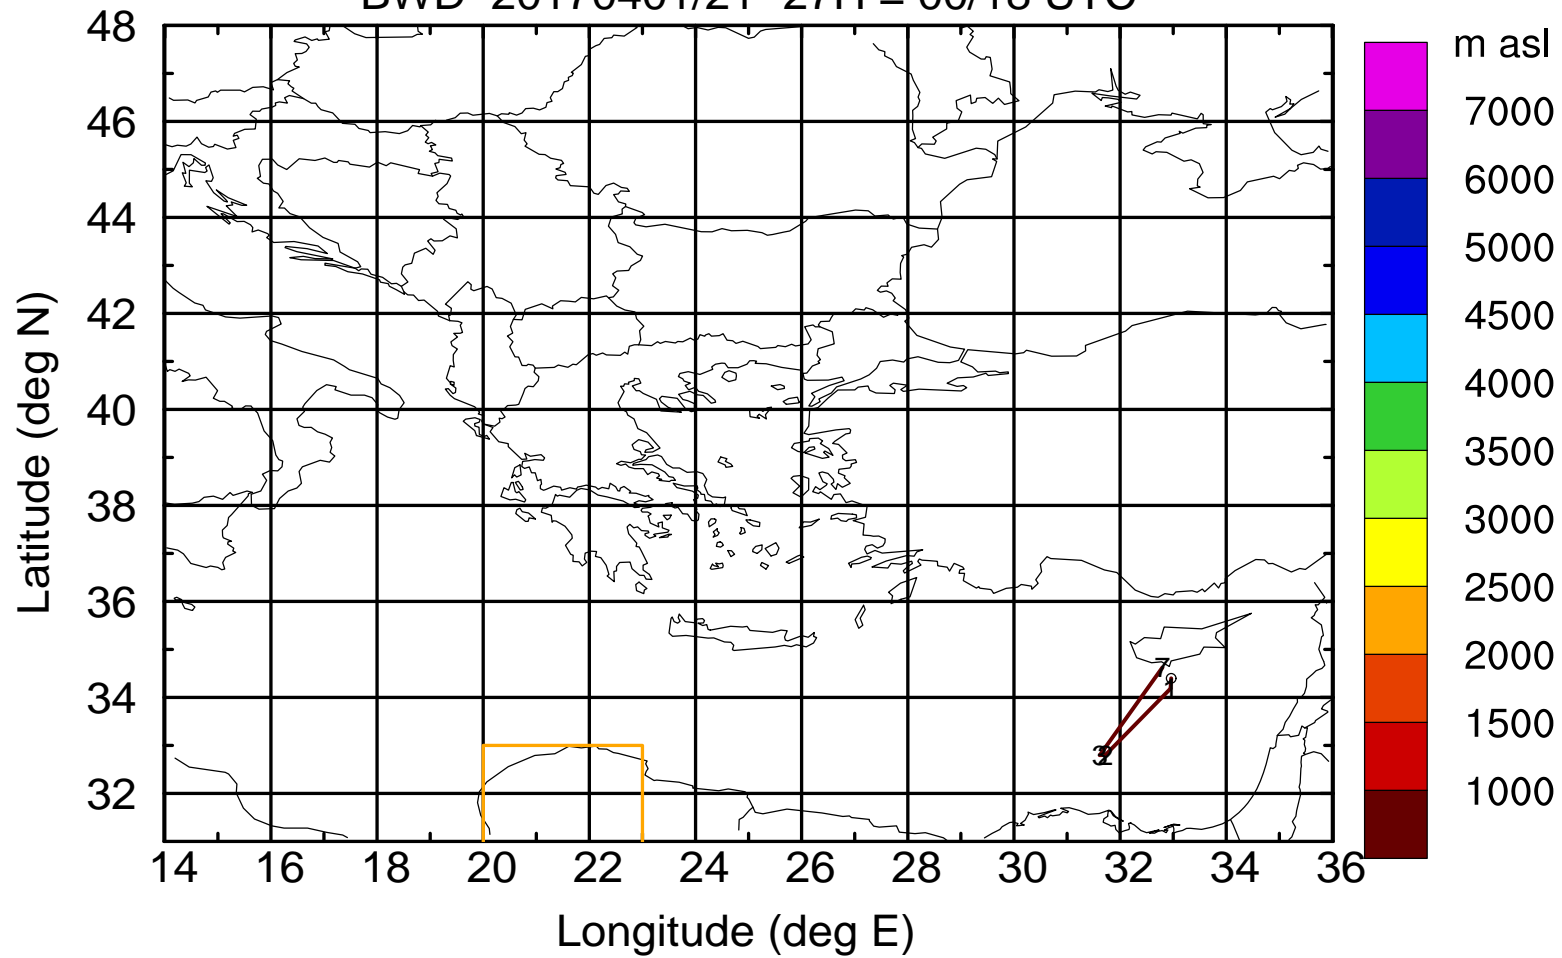

BWD 20170401/21 -24H = 00/21 UTC

Paphos ground station 20170401

BWD 20170401/21 -25H = 00/20 UTC

Paphos ground station 20170401

BWD 20170401/21 -26H = 00/19 UTC

Paphos ground station 20170401

BWD 20170401/21 -27H = 00/18 UTC