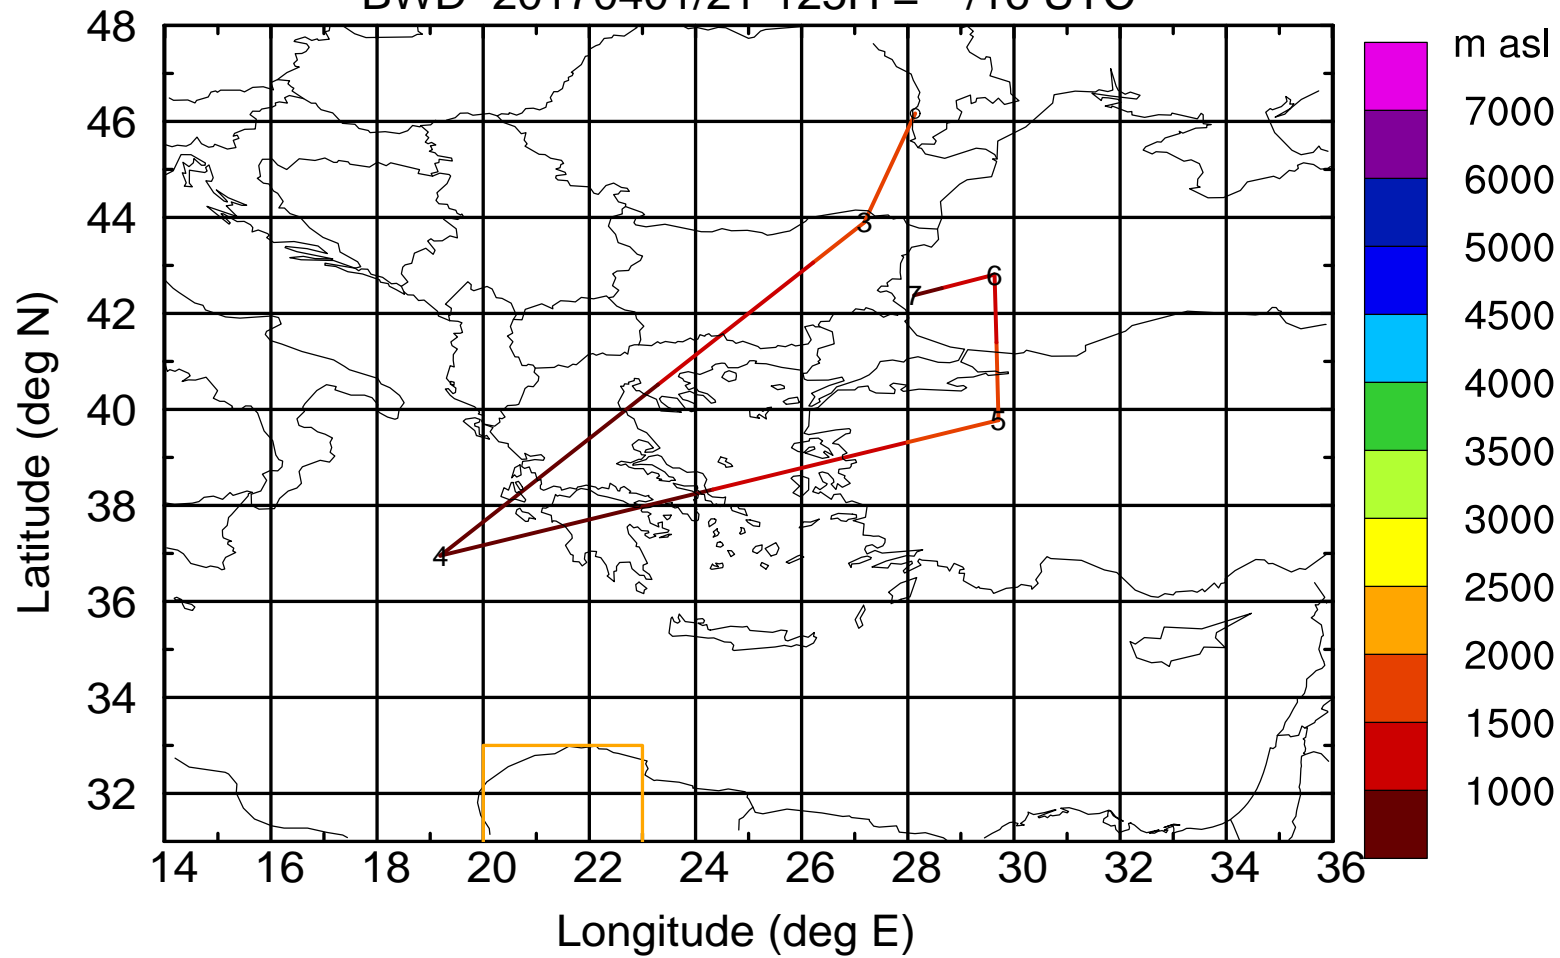

BWD 20170401/21-122H = \*\*/19 UTC

Paphos ground station 20170401

BWD 20170401/21-123H = \*\*/18 UTC

Paphos ground station 20170401

BWD 20170401/21-124H = \*\*/17 UTC

Paphos ground station 20170401

BWD 20170401/21-125H = \*\*/16 UTC