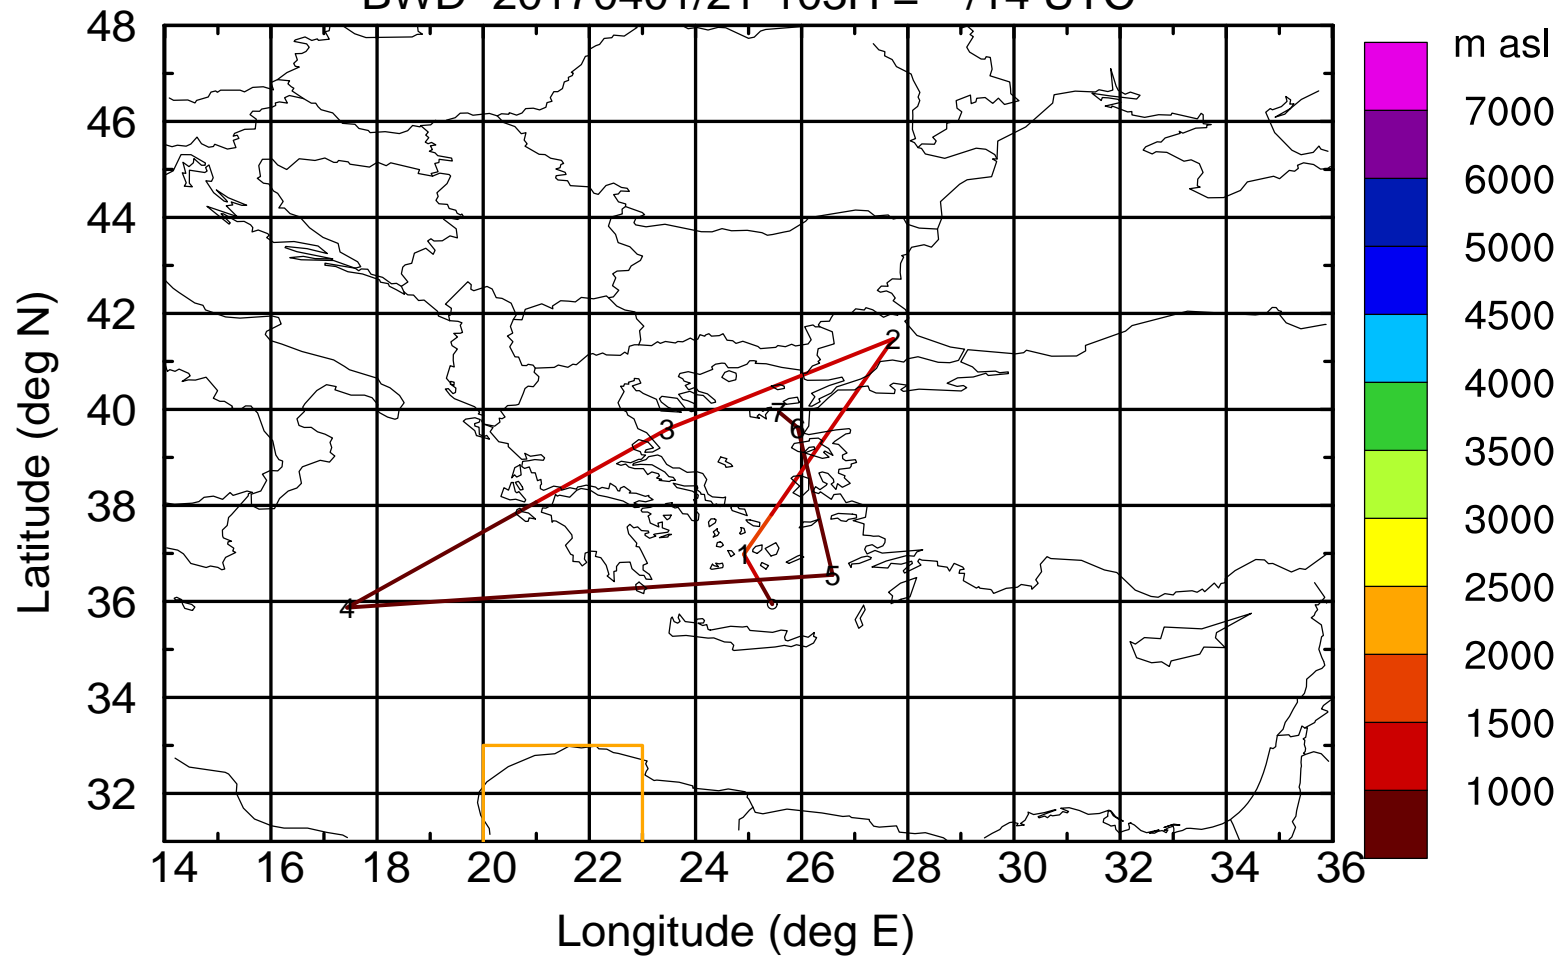

BWD 20170401/21-101H = \*\*/16 UTC

Paphos ground station 20170401

BWD 20170401/21-102H = \*\*/15 UTC

Paphos ground station 20170401

BWD 20170401/21-103H = \*\*/14 UTC

Paphos ground station 20170401

BWD 20170401/21-104H = \*\*/13 UTC