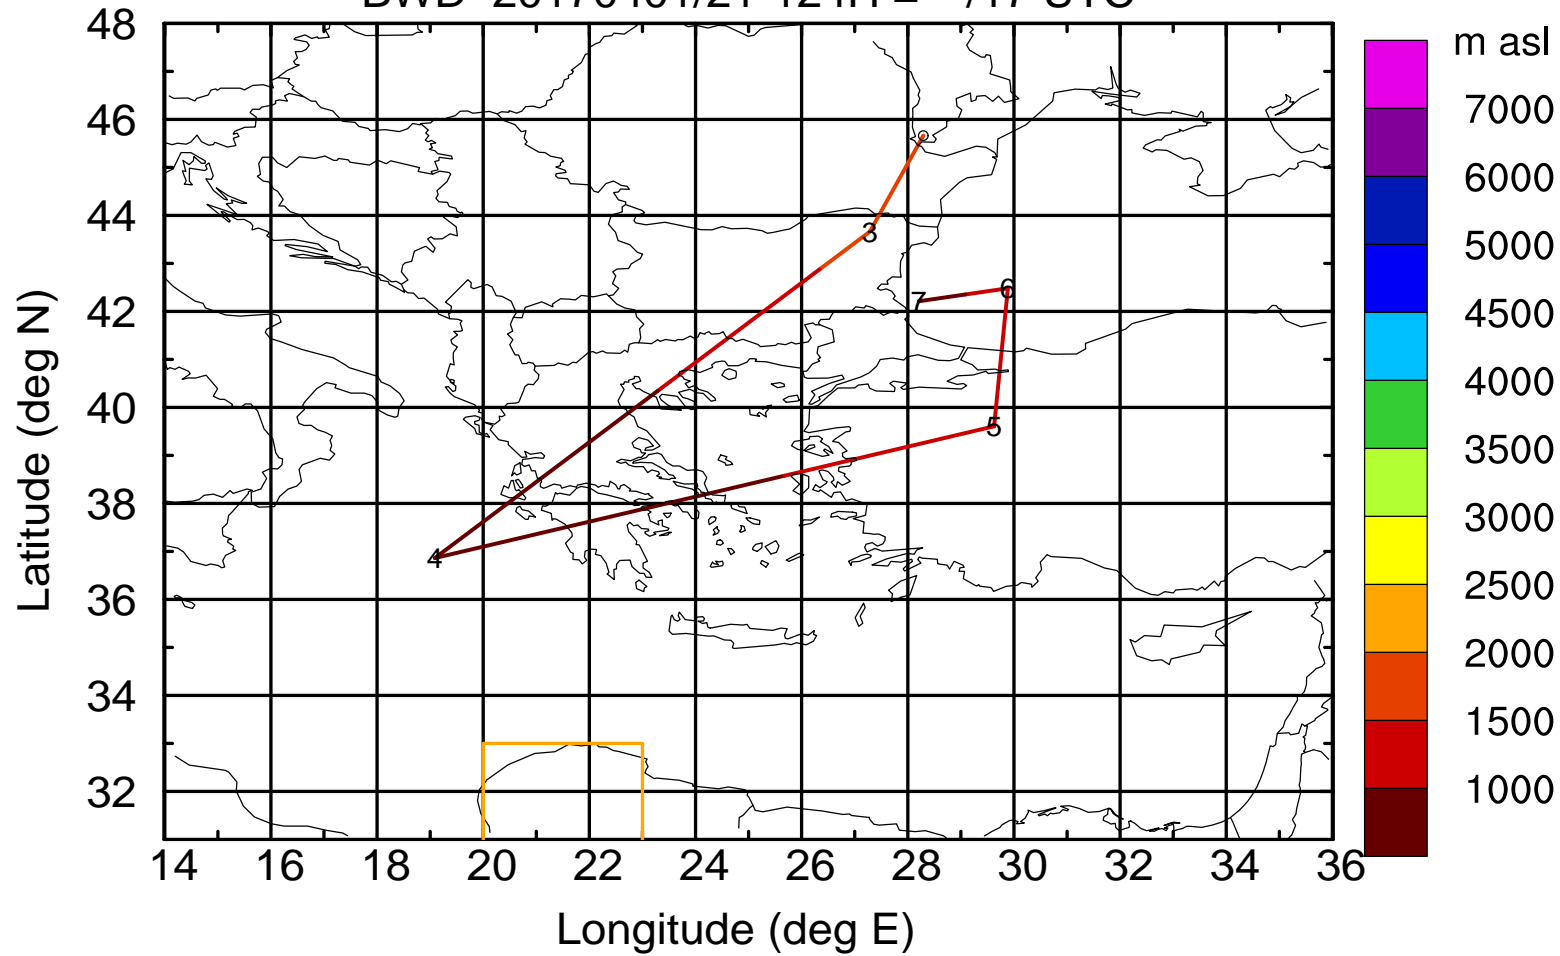

BWD 20170401/21-122H = \*\*/19 UTC

Paphos ground station 20170401

BWD 20170401/21-123H = \*\*/18 UTC

Paphos ground station 20170401

BWD 20170401/21-124H = \*\*/17 UTC

Paphos ground station 20170401

BWD 20170401/21-125H = \*\*/16 UTC