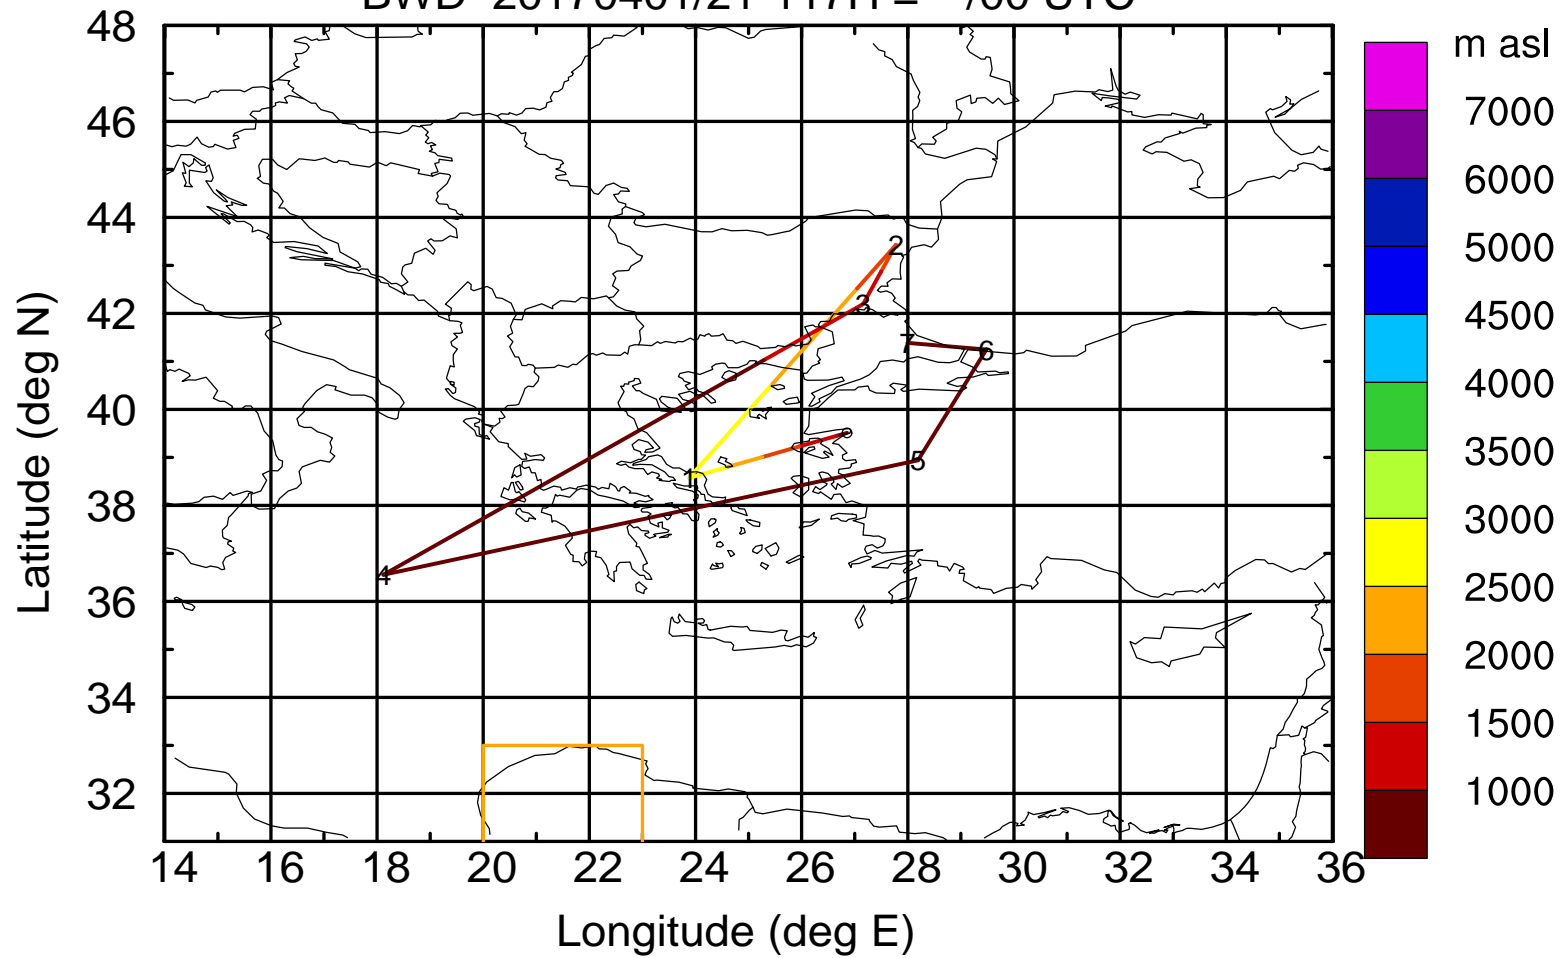

BWD 20170401/21-115H = \*\*/02 UTC

Paphos ground station 20170401

BWD 20170401/21-116H = \*\*/01 UTC

Paphos ground station 20170401

BWD 20170401/21-117H = \*\*/00 UTC

Paphos ground station 20170401

BWD 20170401/21-118H = \*\*/23 UTC