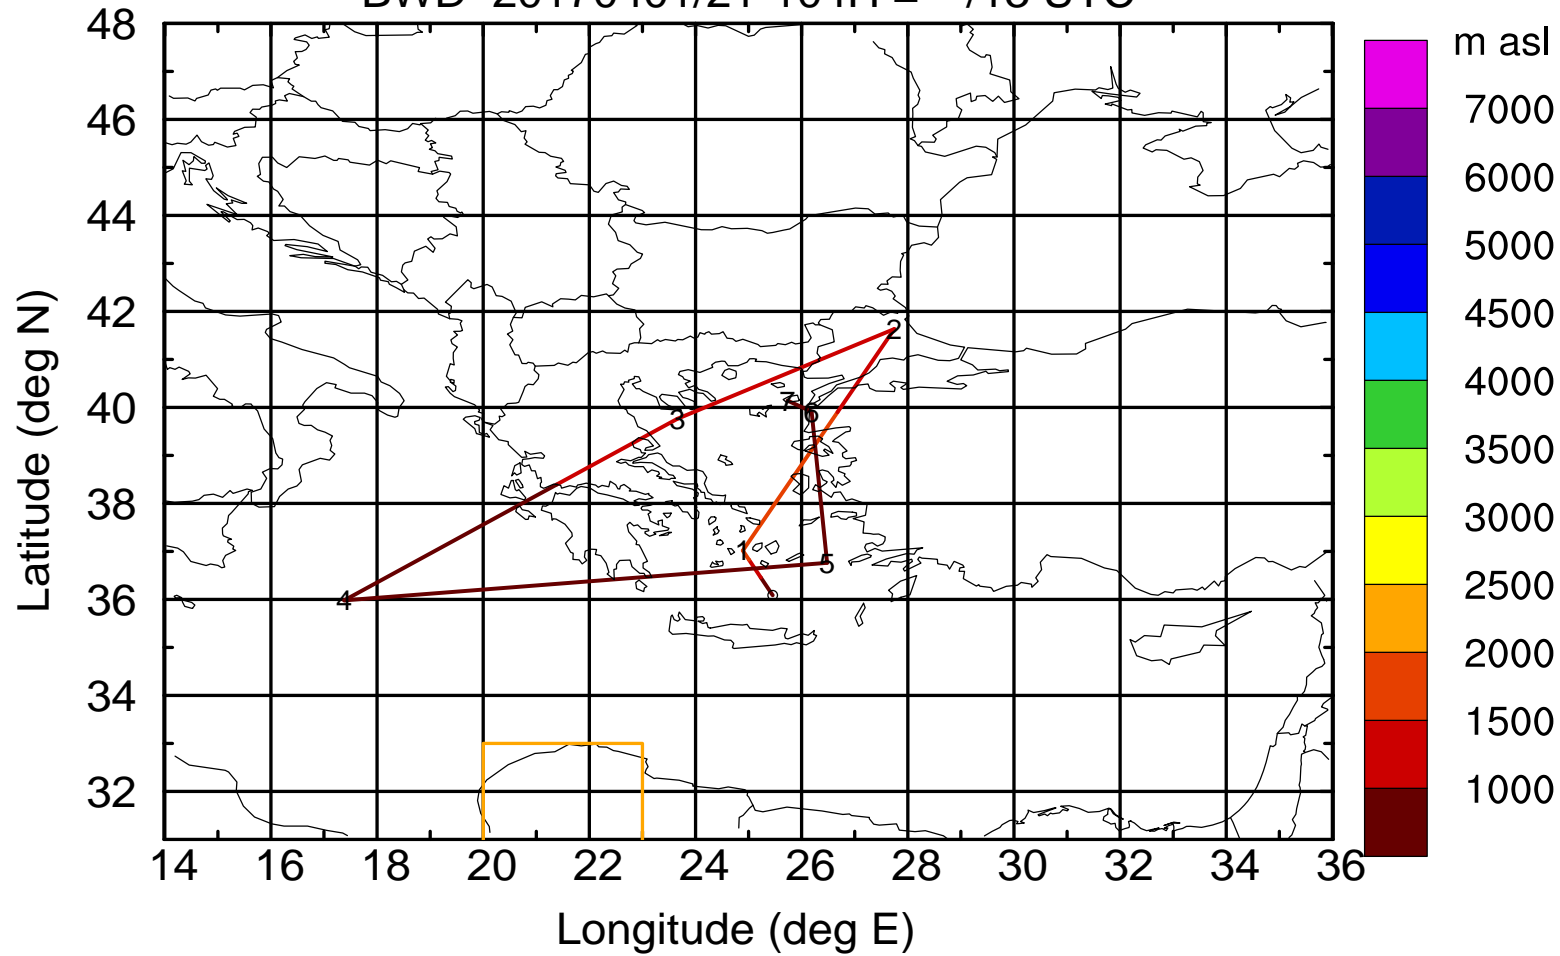

BWD 20170401/21-101H = \*\*/16 UTC

Paphos ground station 20170401

BWD 20170401/21-102H = \*\*/15 UTC

Paphos ground station 20170401

BWD 20170401/21-103H = \*\*/14 UTC

Paphos ground station 20170401

BWD 20170401/21-104H = \*\*/13 UTC