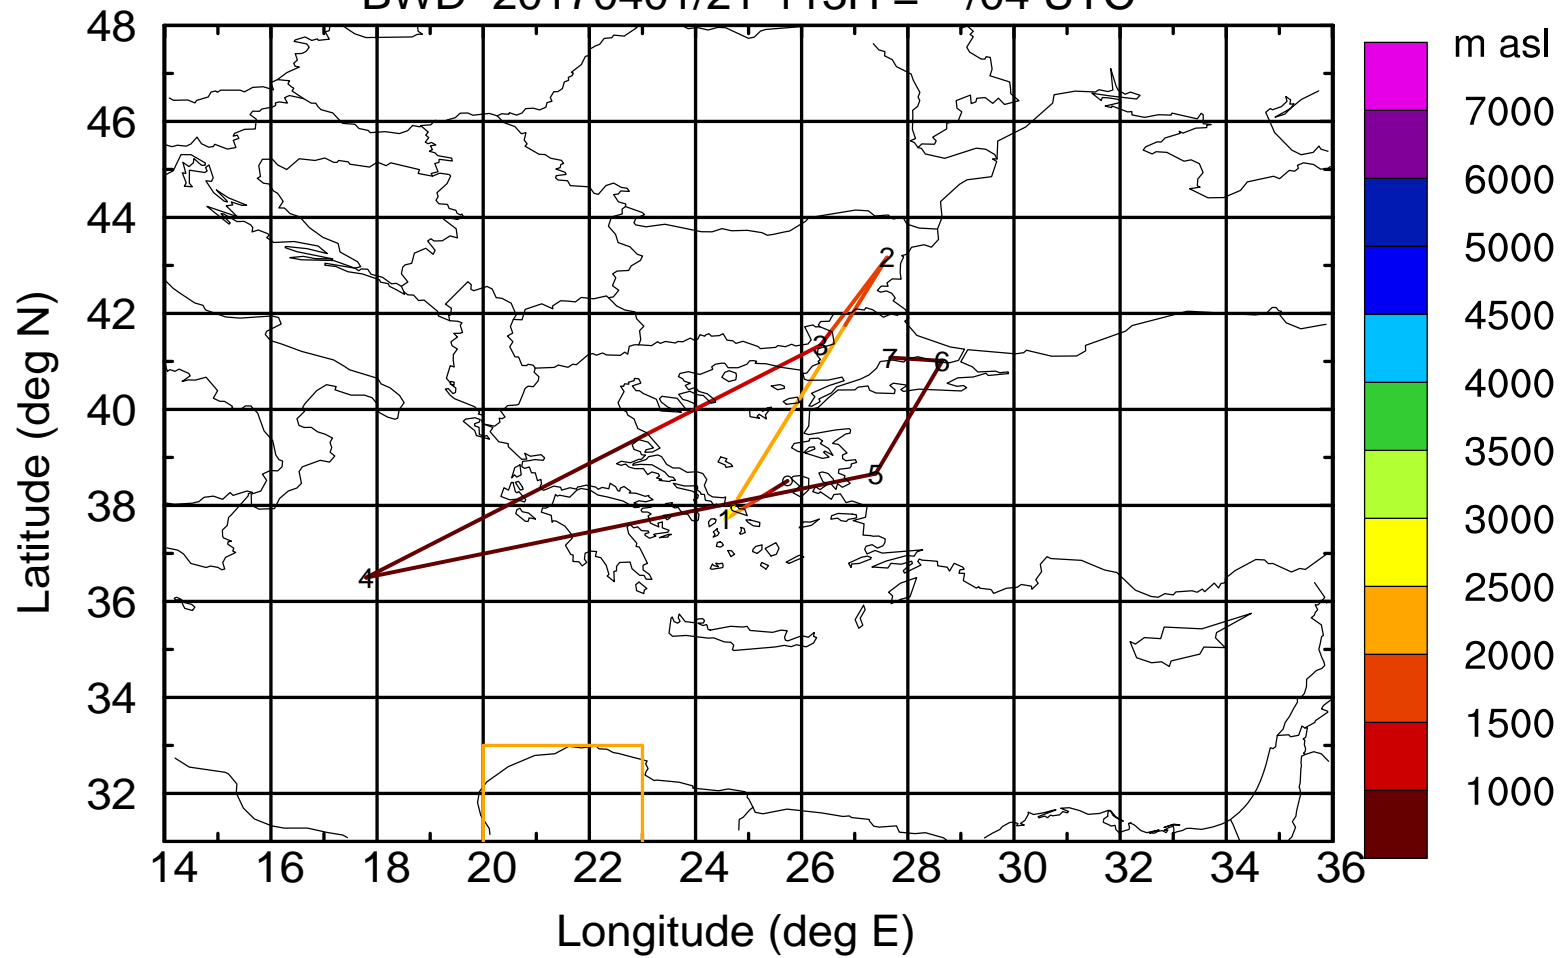

Paphos ground station 20170401

BWD 20170401/21-113H = **/04 UTC