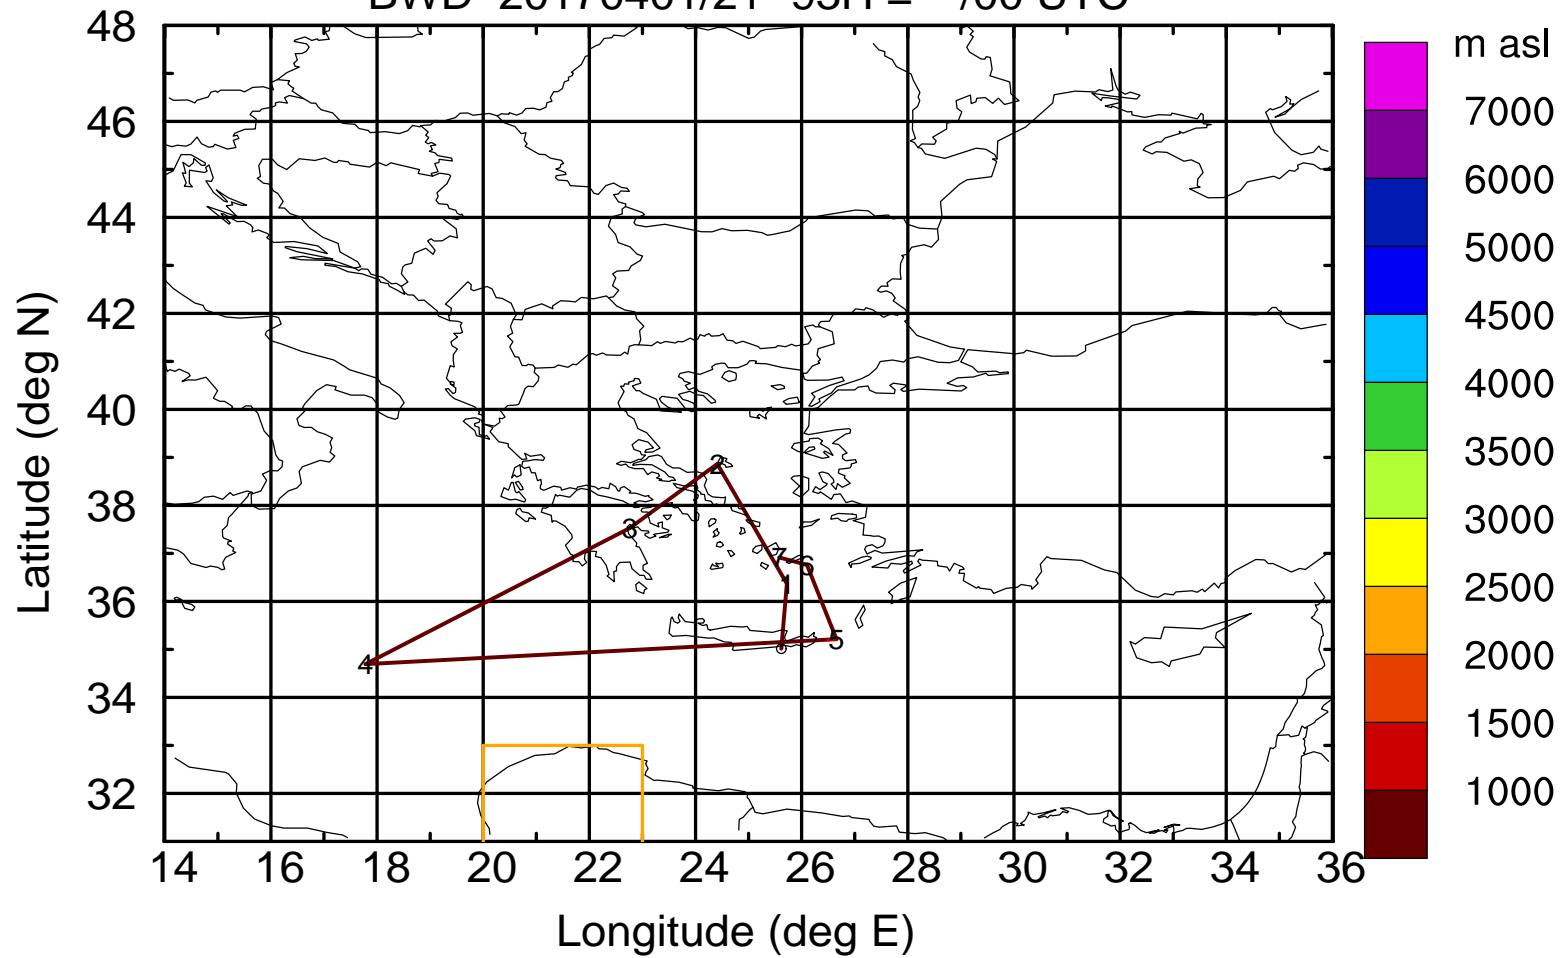

Paphos ground station 20170401

BWD 20170401/21 -91H = \*\*/02 UTC

Paphos ground station 20170401

BWD 20170401/21 -92H = \*\*/01 UTC

Paphos ground station 20170401

BWD 20170401/21 -93H = \*\*/00 UTC

Paphos ground station 20170401