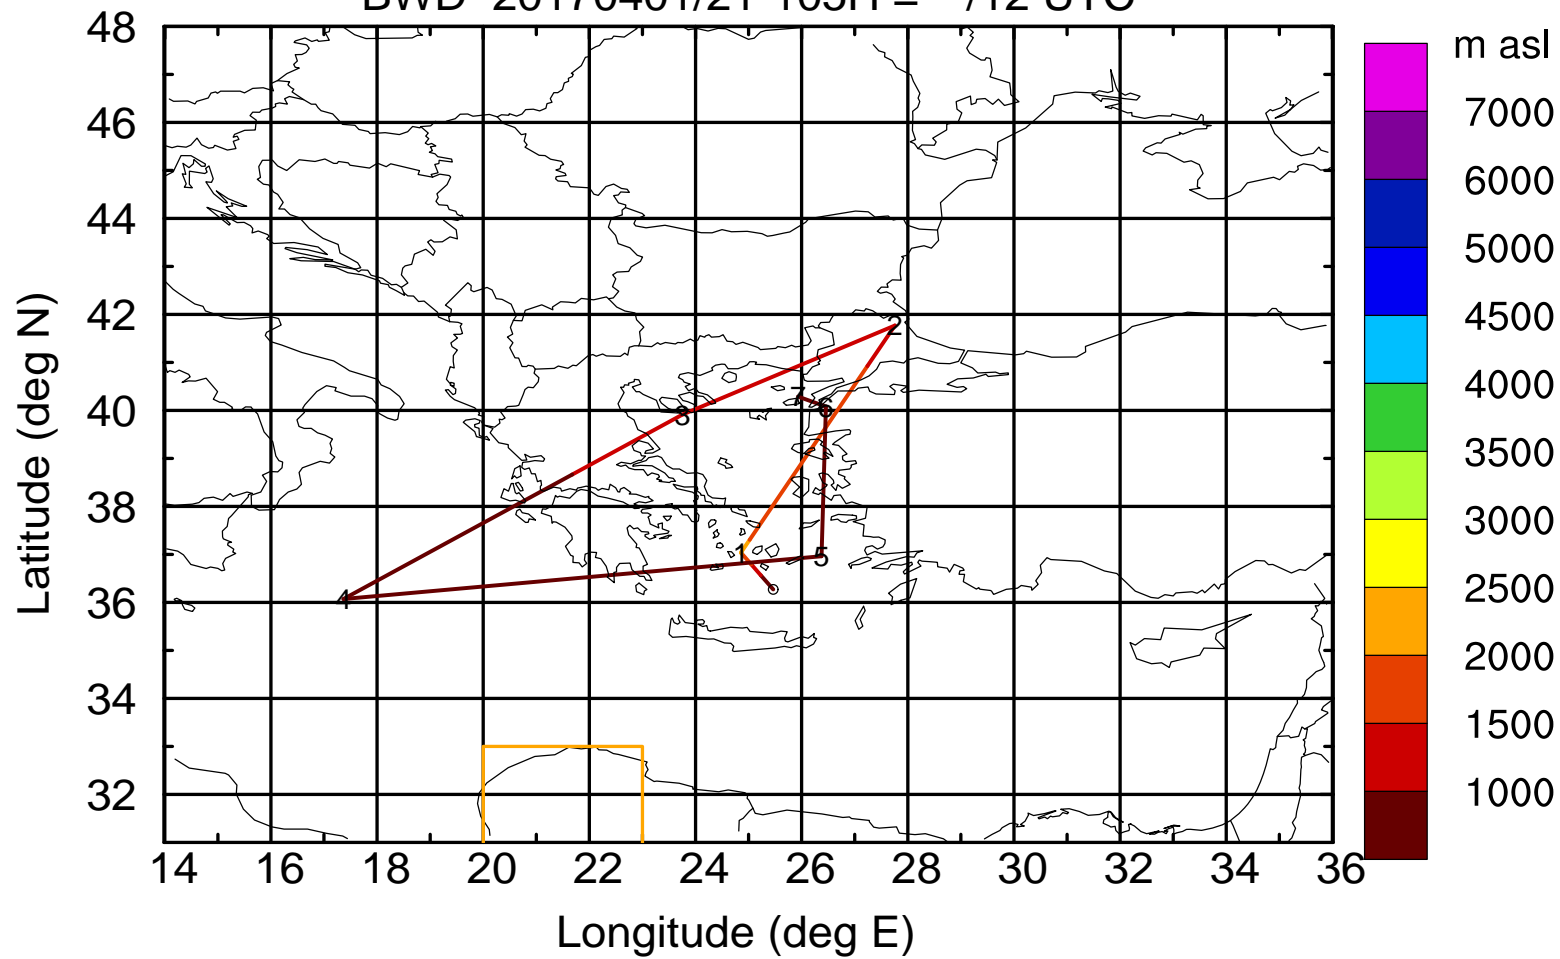

Paphos ground station 20170401

BWD 20170401/21-105H = **/12 UTC