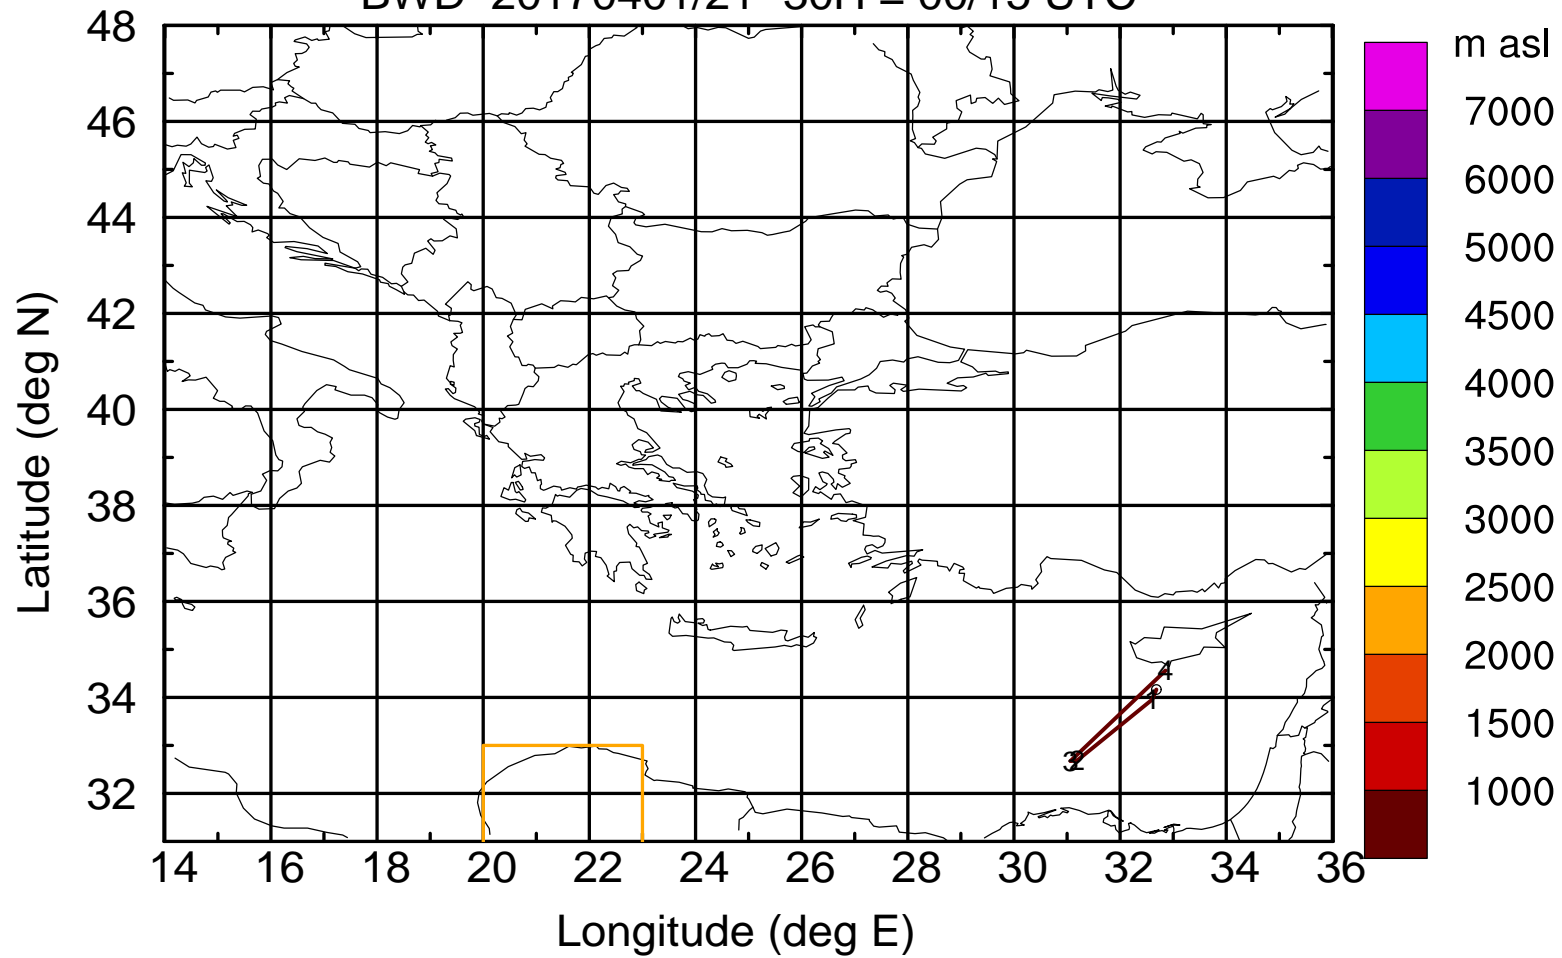

Paphos ground station 20170401

BWD 20170401/21 -28H = 00/17 UTC

Paphos ground station 20170401

BWD 20170401/21 -29H = 00/16 UTC

Paphos ground station 20170401

BWD 20170401/21 -30H = 00/15 UTC

Paphos ground station 20170401