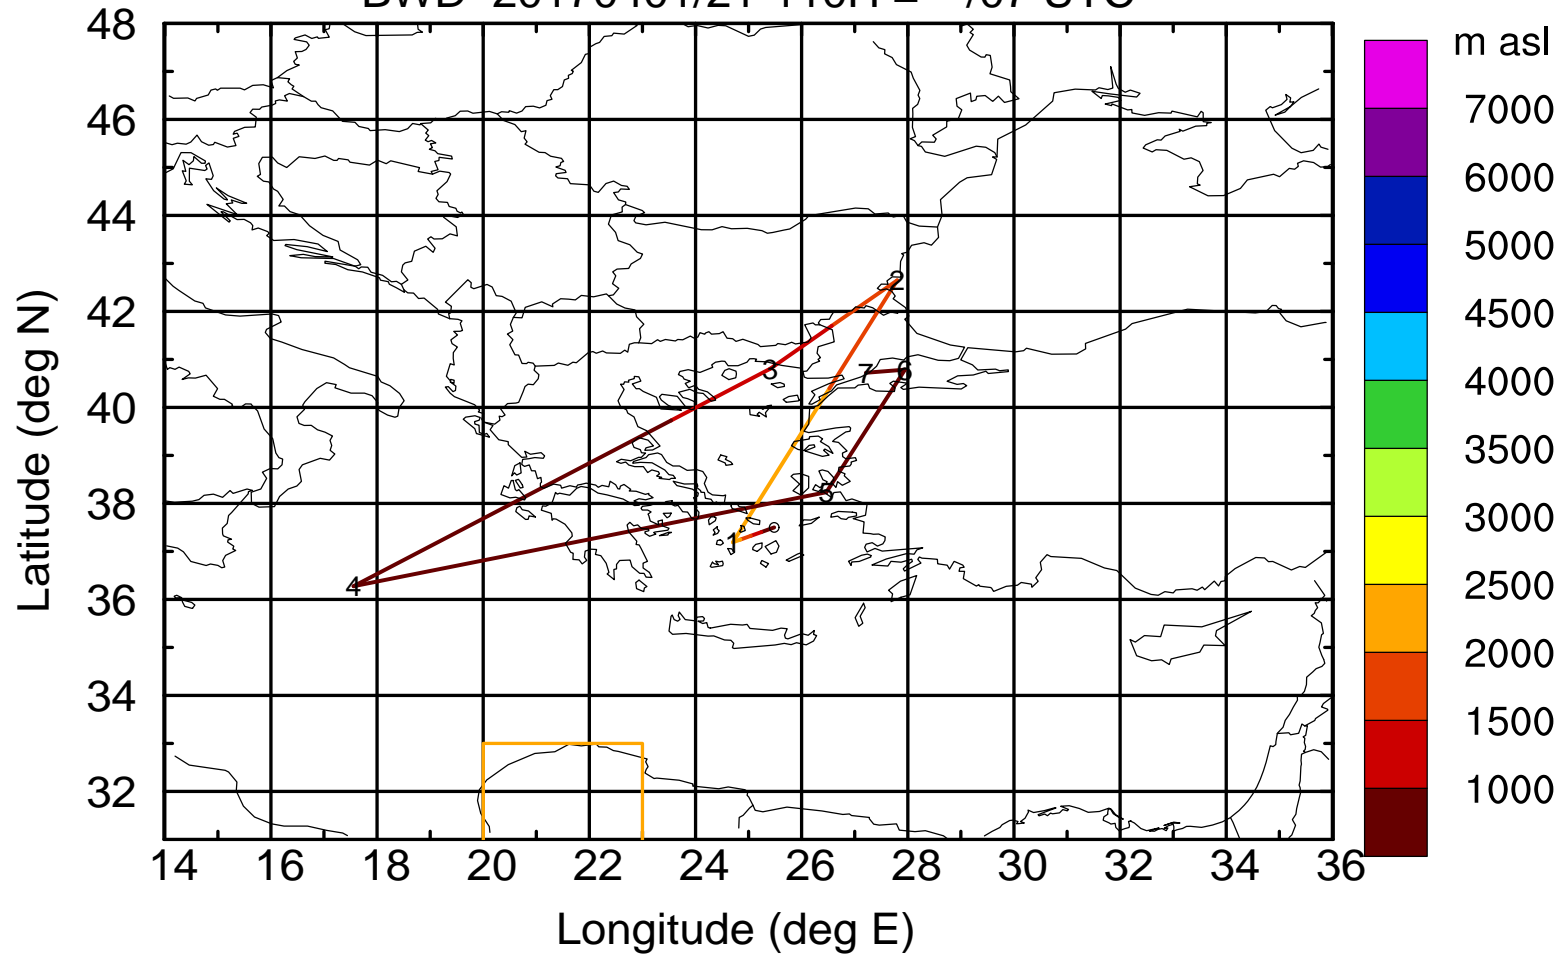

BWD 20170401/21-108H = \*\*/09 UTC

Paphos ground station 20170401

BWD 20170401/21-109H = \*\*/08 UTC

Paphos ground station 20170401

BWD 20170401/21-110H = \*\*/07 UTC

Paphos ground station 20170401

BWD 20170401/21-111H = \*\*/06 UTC