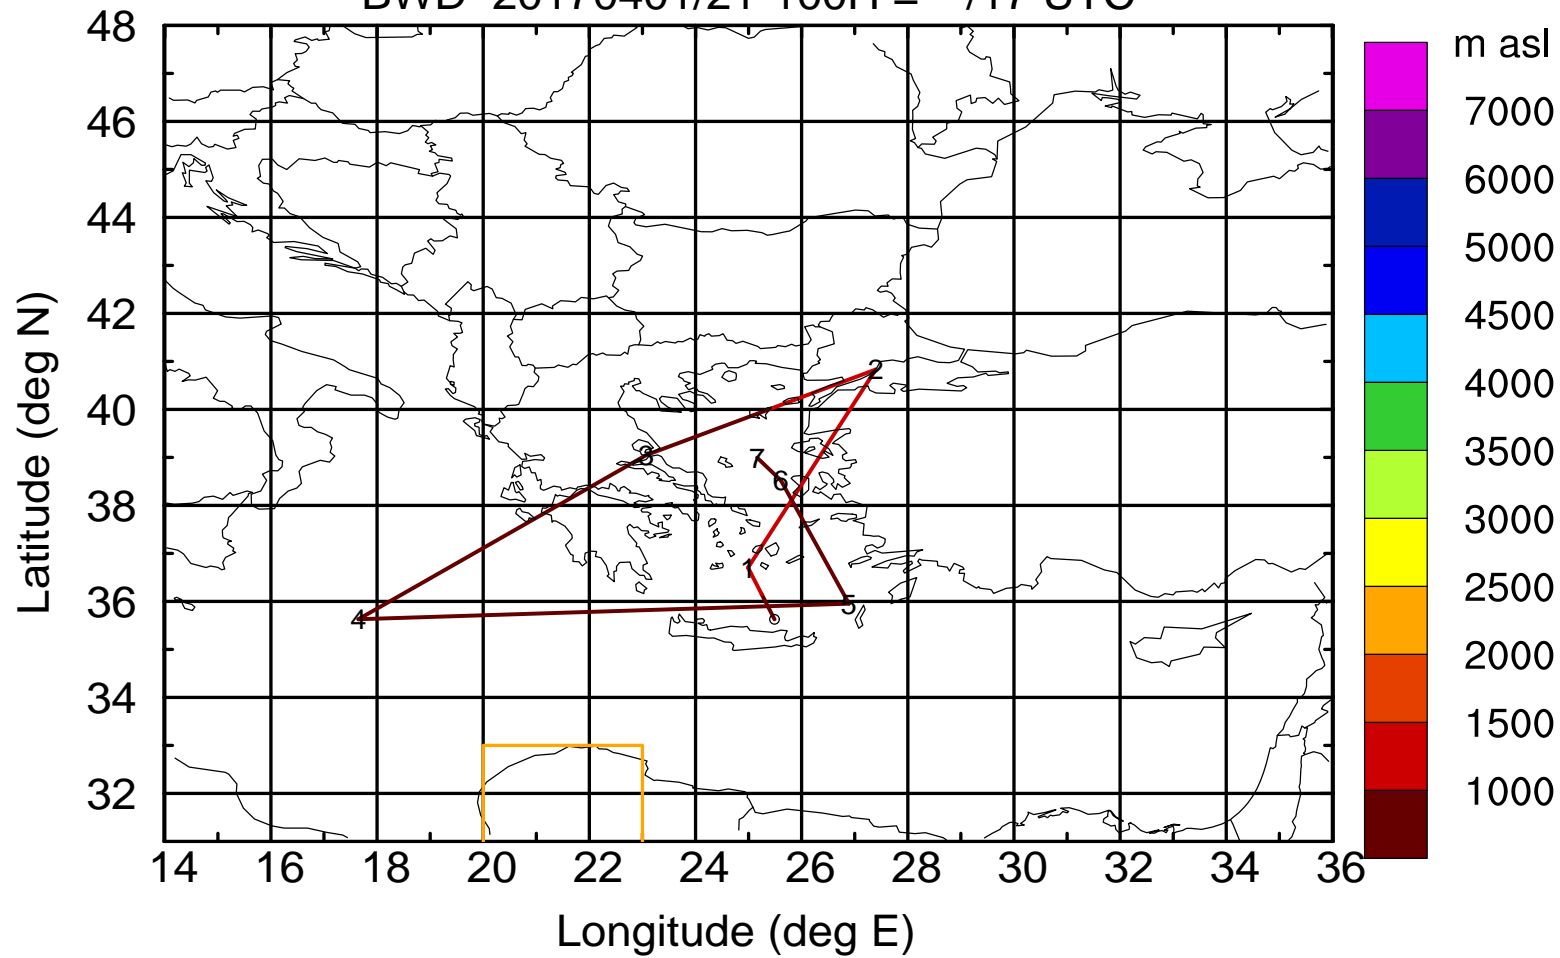

Paphos ground station 20170401

BWD 20170401/21 -98H = \*\*/19 UTC

Paphos ground station 20170401

BWD 20170401/21 -99H = \*\*/18 UTC

Paphos ground station 20170401

BWD 20170401/21-100H = \*\*/17 UTC

Paphos ground station 20170401