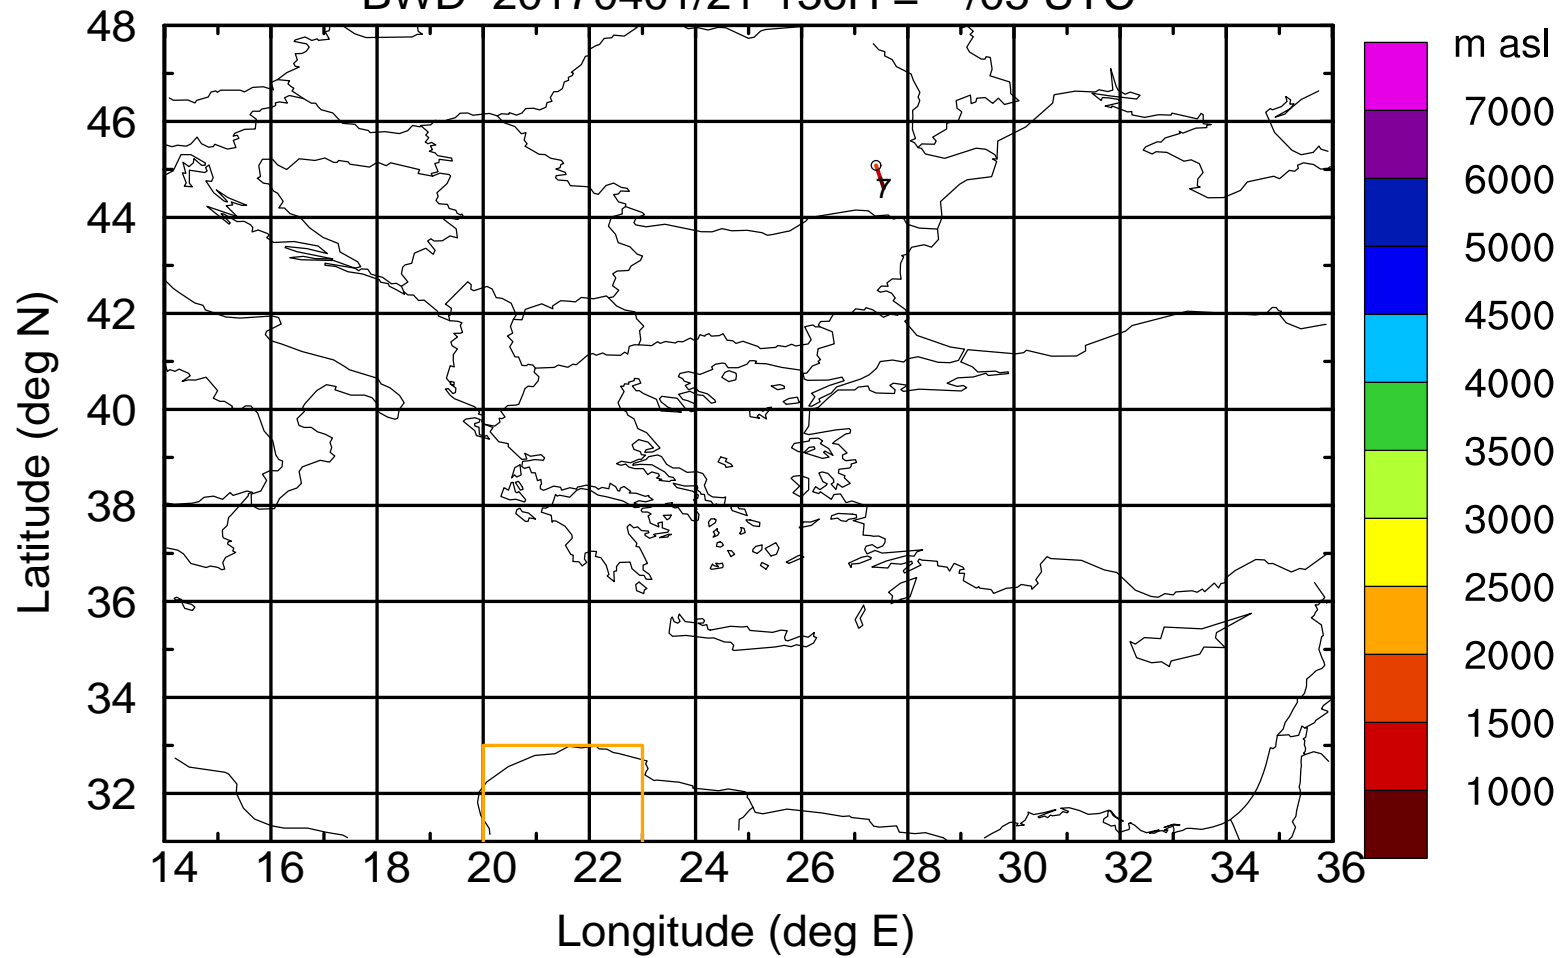

Paphos ground station 20170401

BWD 20170401/21-136H = **/05 UTC