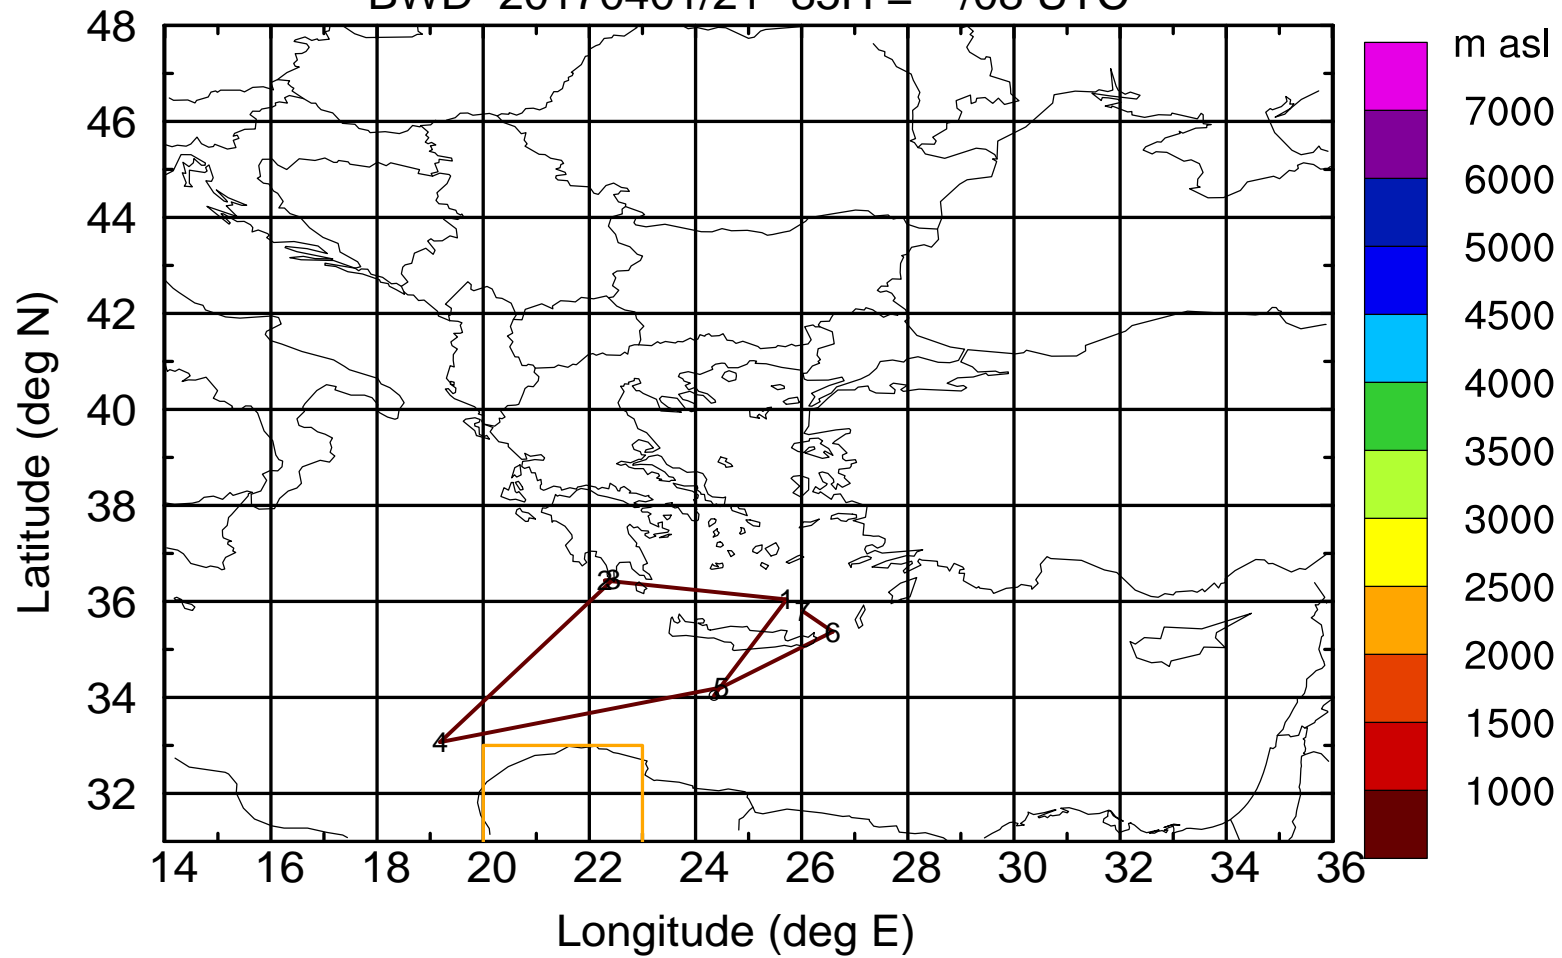

Paphos ground station 20170401

BWD 20170401/21 -85H = **/08 UTC