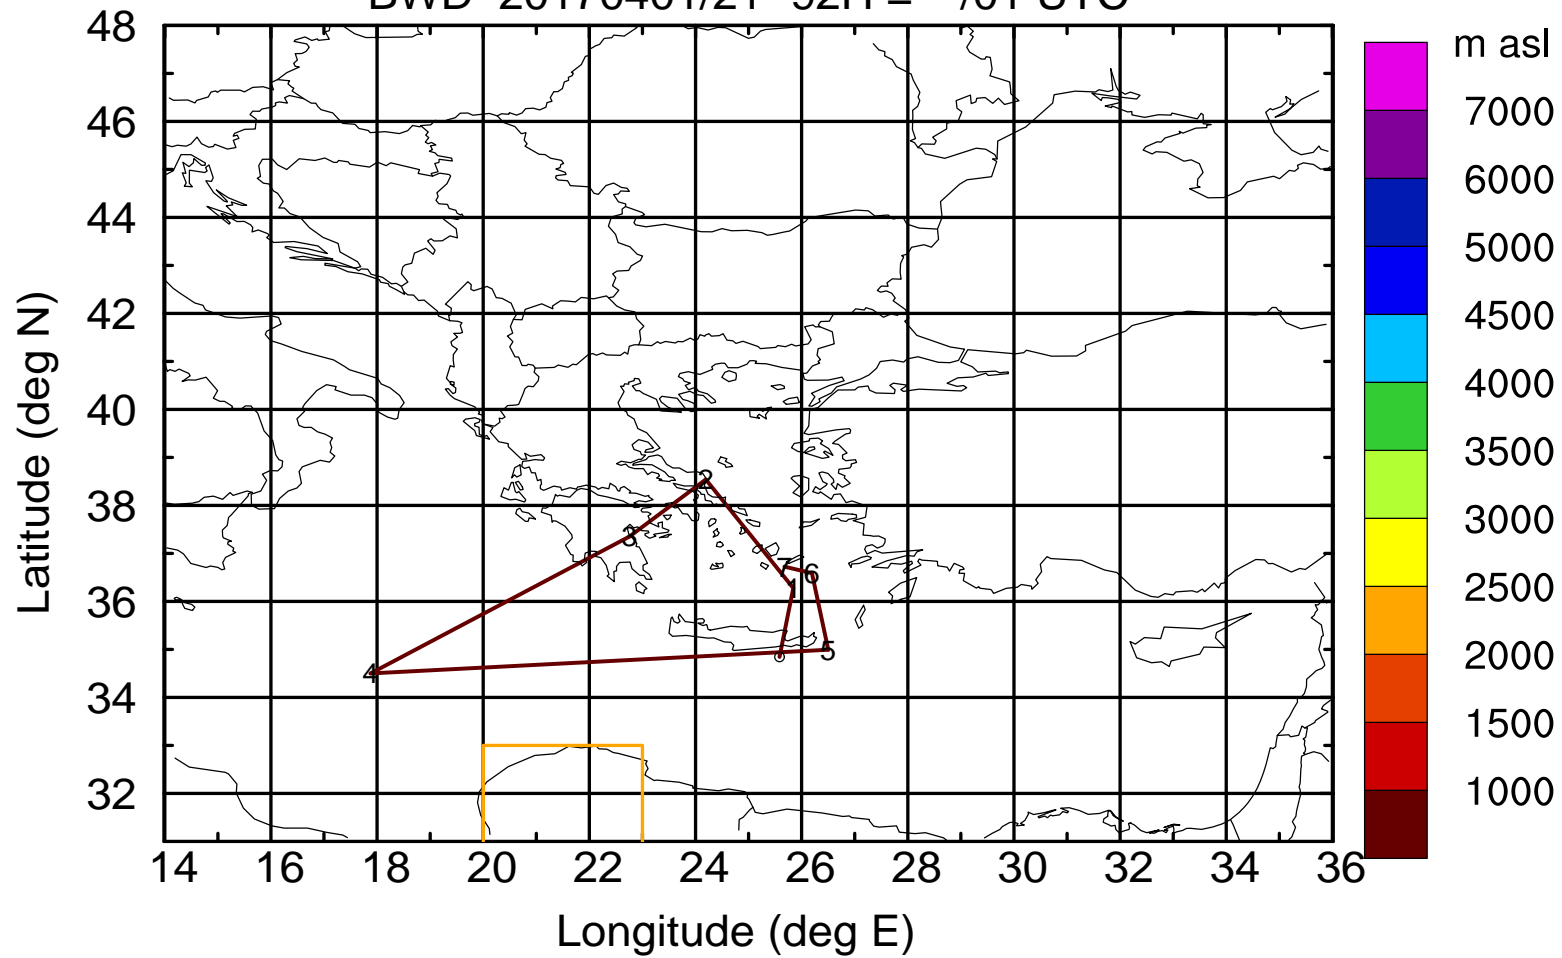

Paphos ground station 20170401

BWD 20170401/21 -92H = **/01 UTC