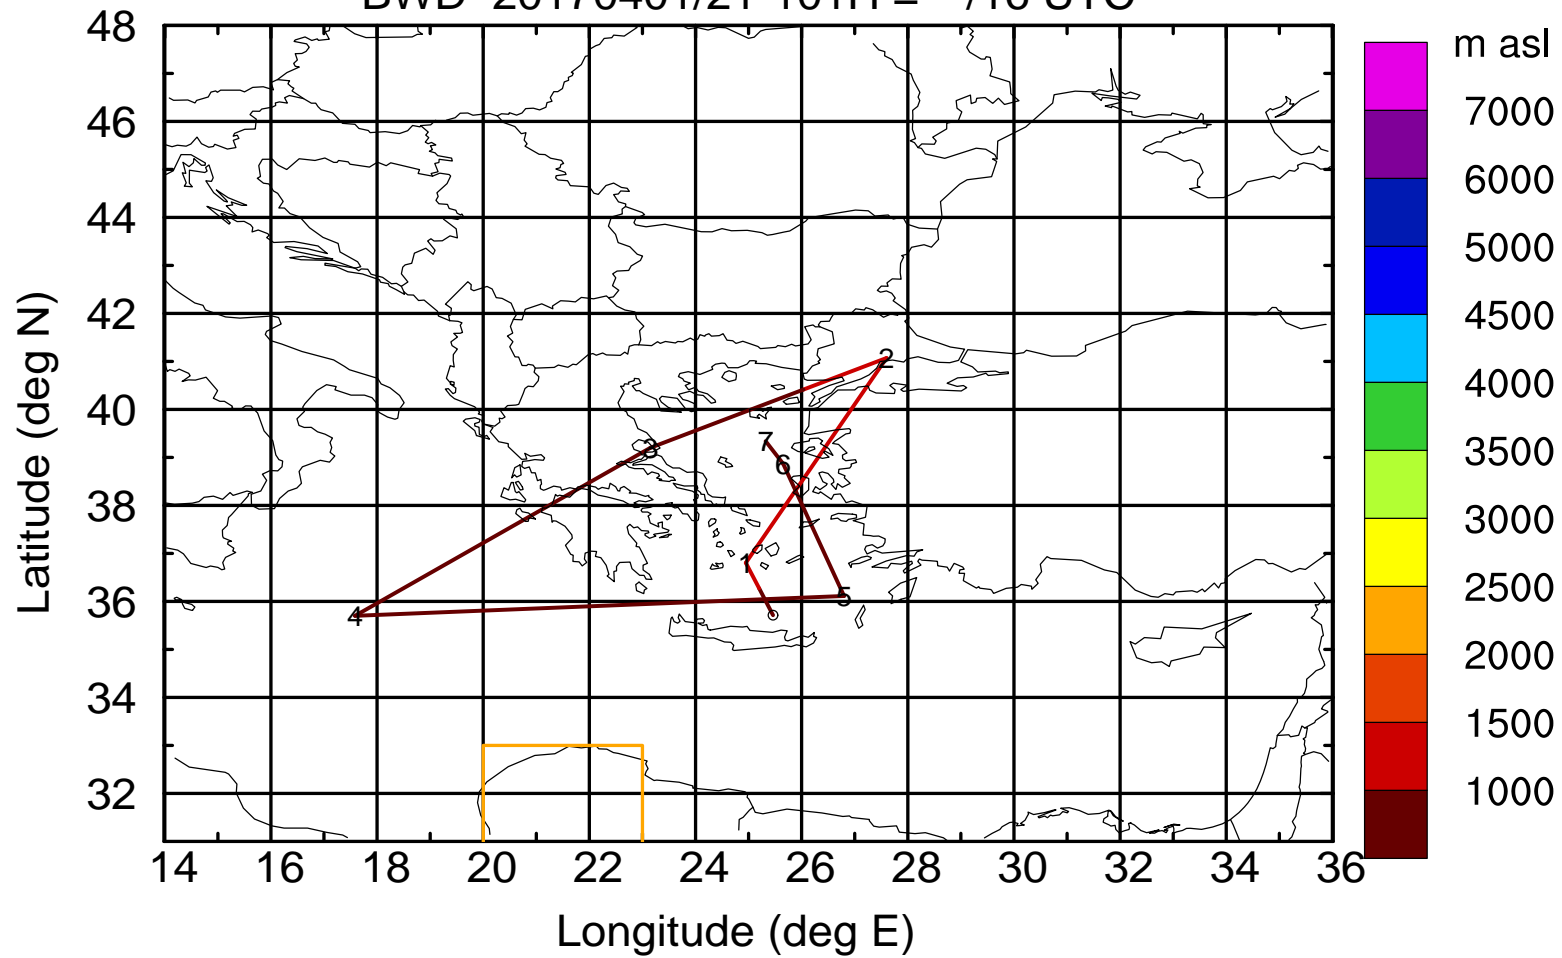

Paphos ground station 20170401

BWD 20170401/21-101H = **/16 UTC