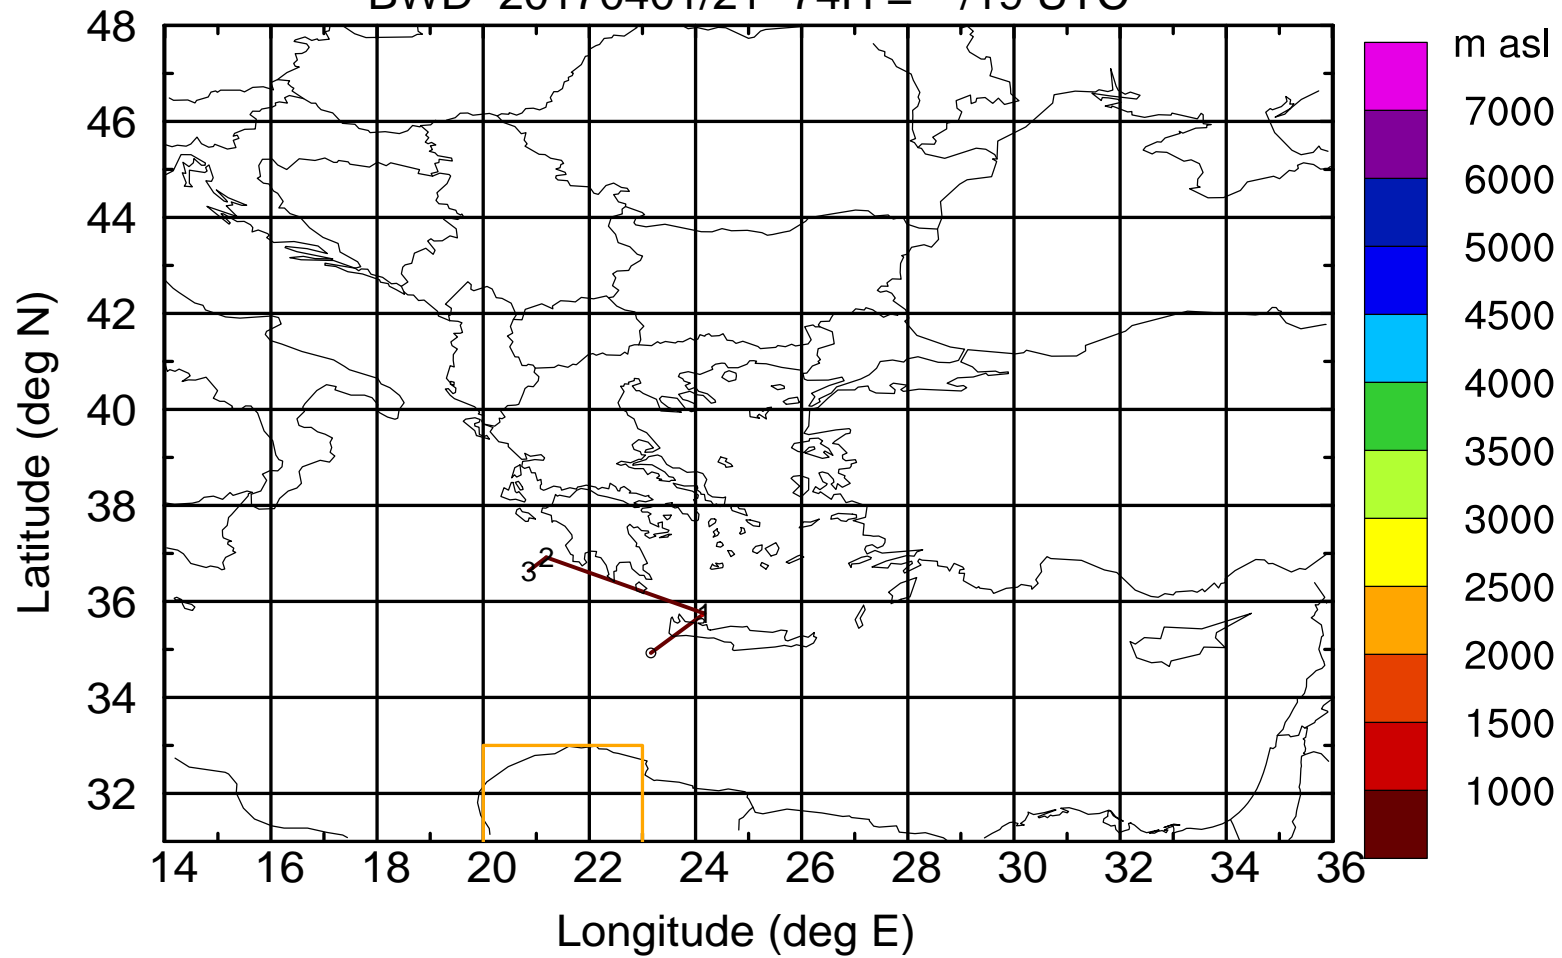

Paphos ground station 20170401

BWD 20170401/21 -74H = **/19 UTC