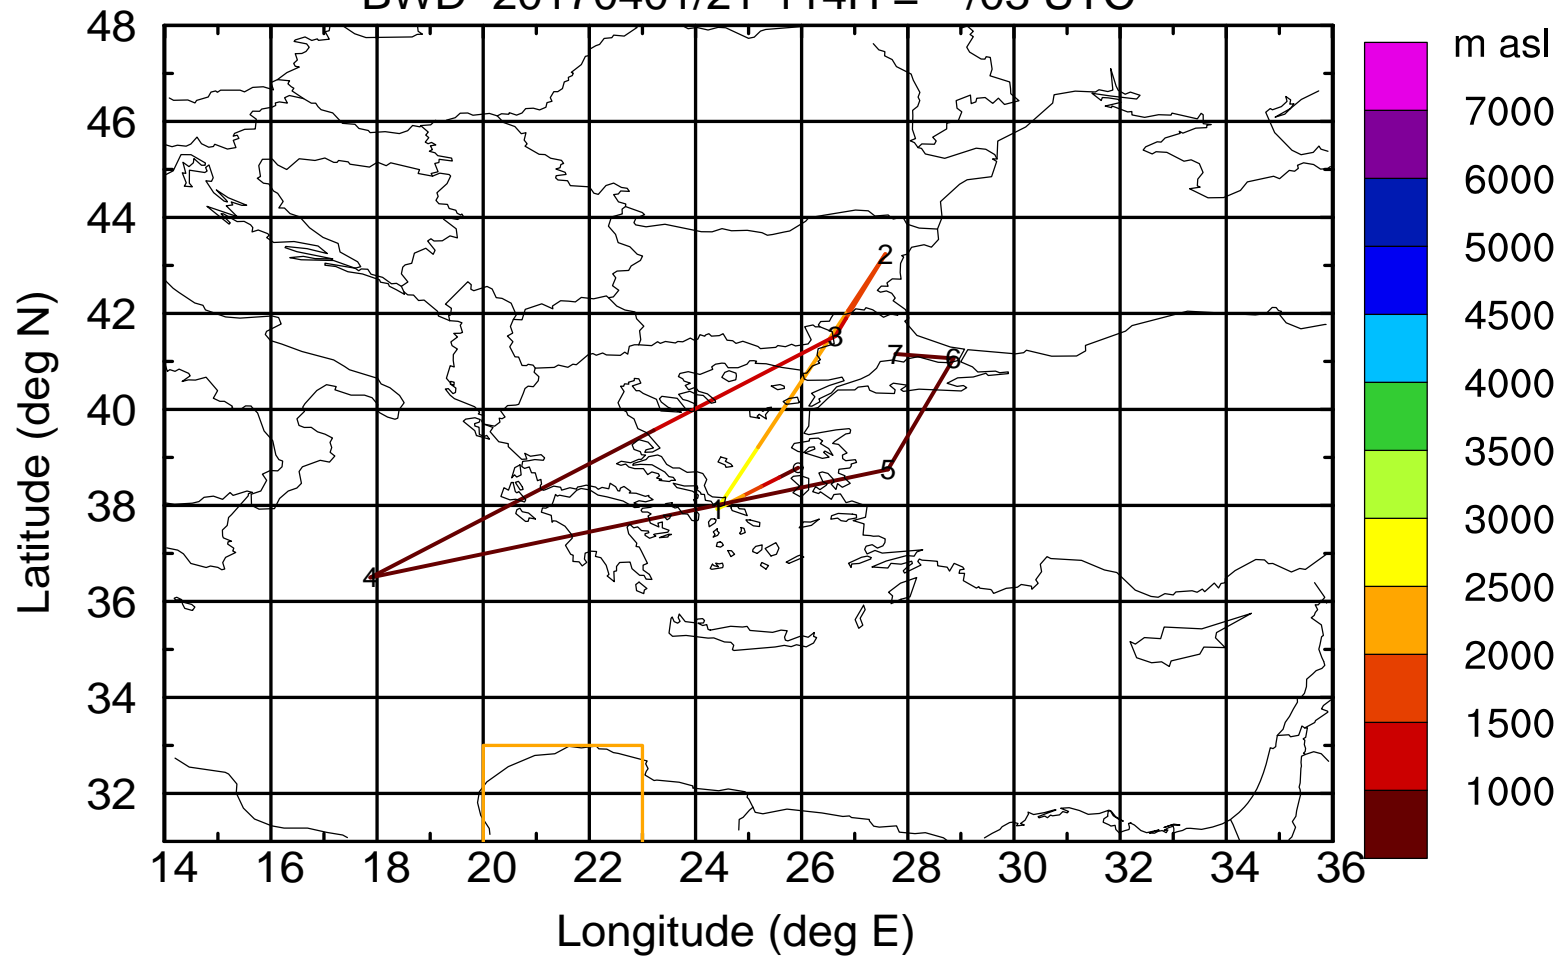

Paphos ground station 20170401

BWD 20170401/21-112H = \*\*/05 UTC

Paphos ground station 20170401

BWD 20170401/21-113H = \*\*/04 UTC

Paphos ground station 20170401

BWD 20170401/21-114H = \*\*/03 UTC

Paphos ground station 20170401