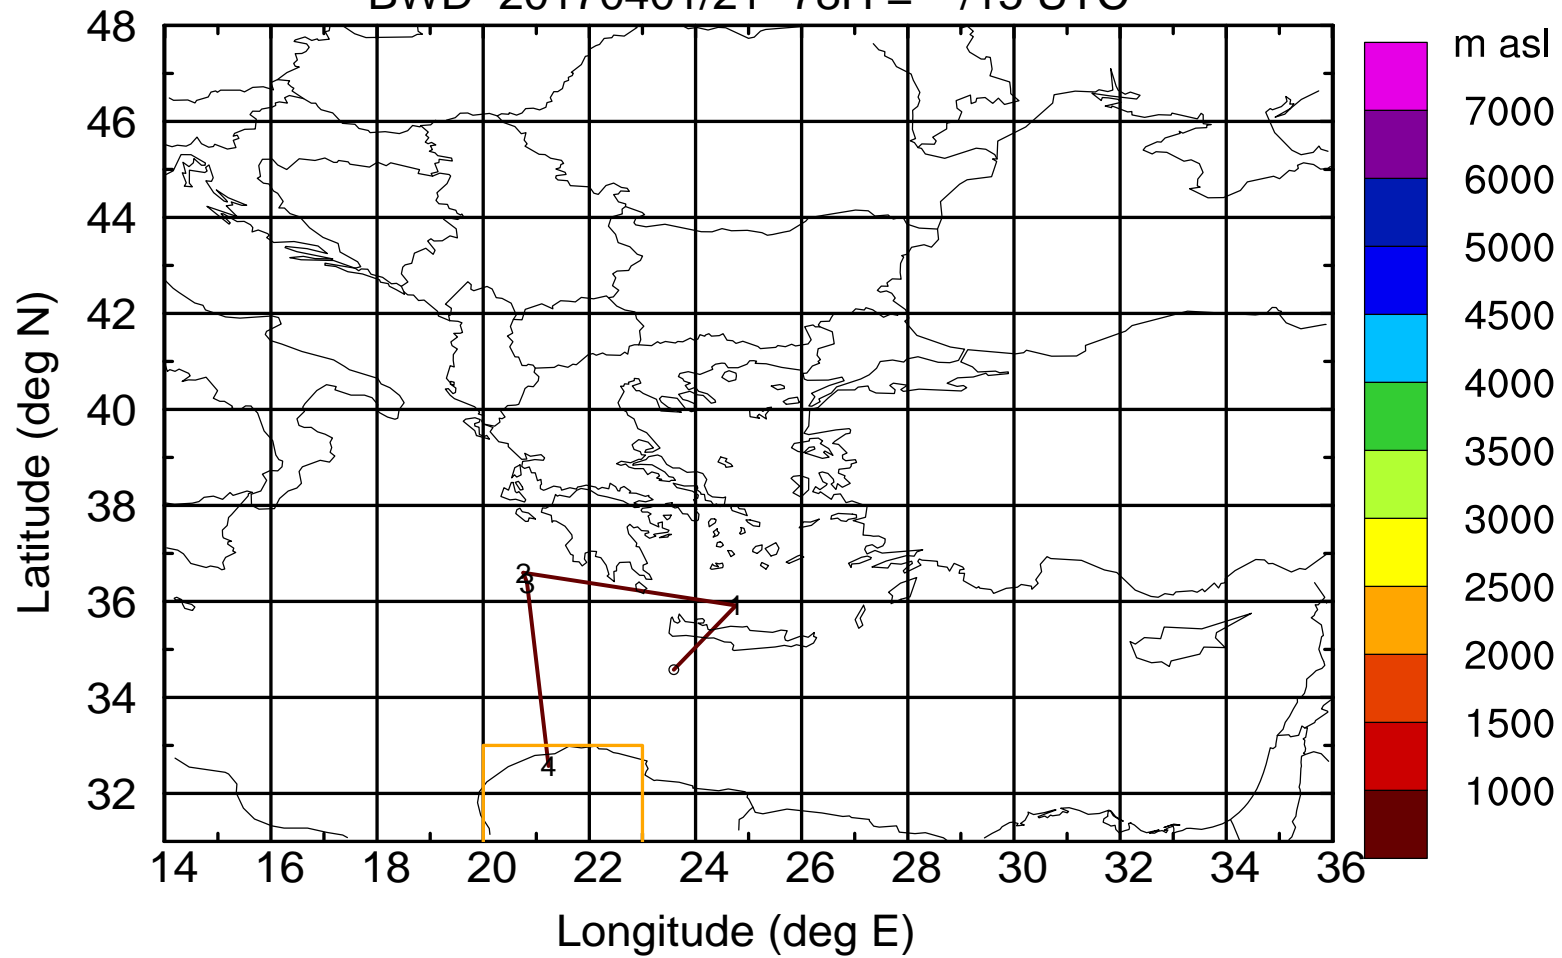

Paphos ground station 20170401

BWD 20170401/21 -78H = **/15 UTC