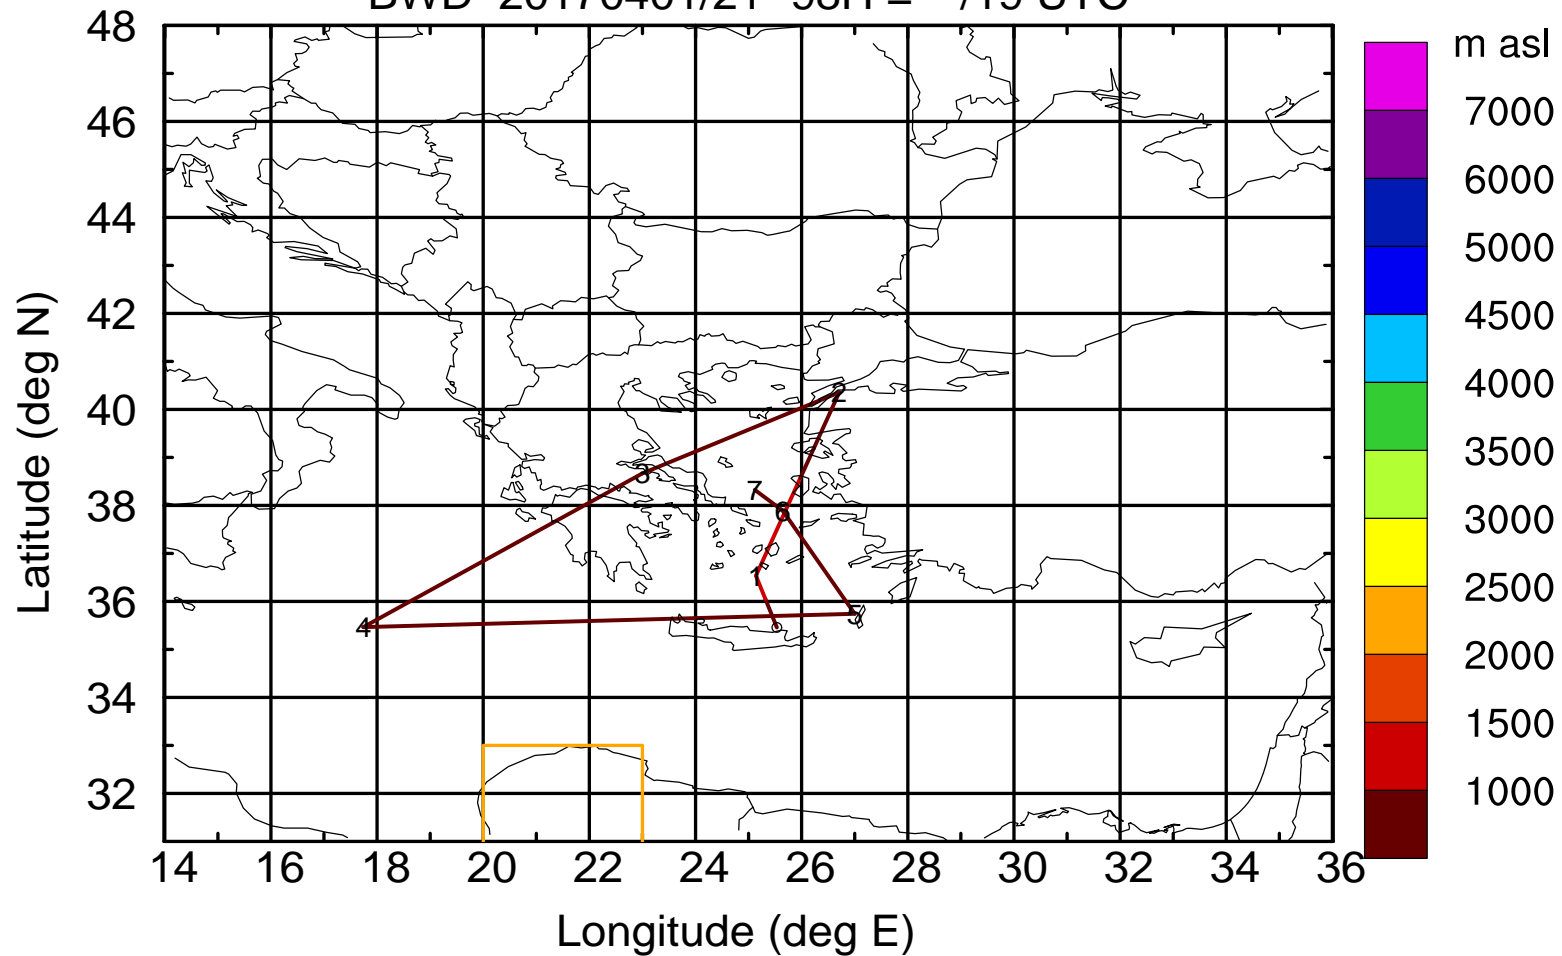

Paphos ground station 20170401

BWD 20170401/21 -98H = **/19 UTC