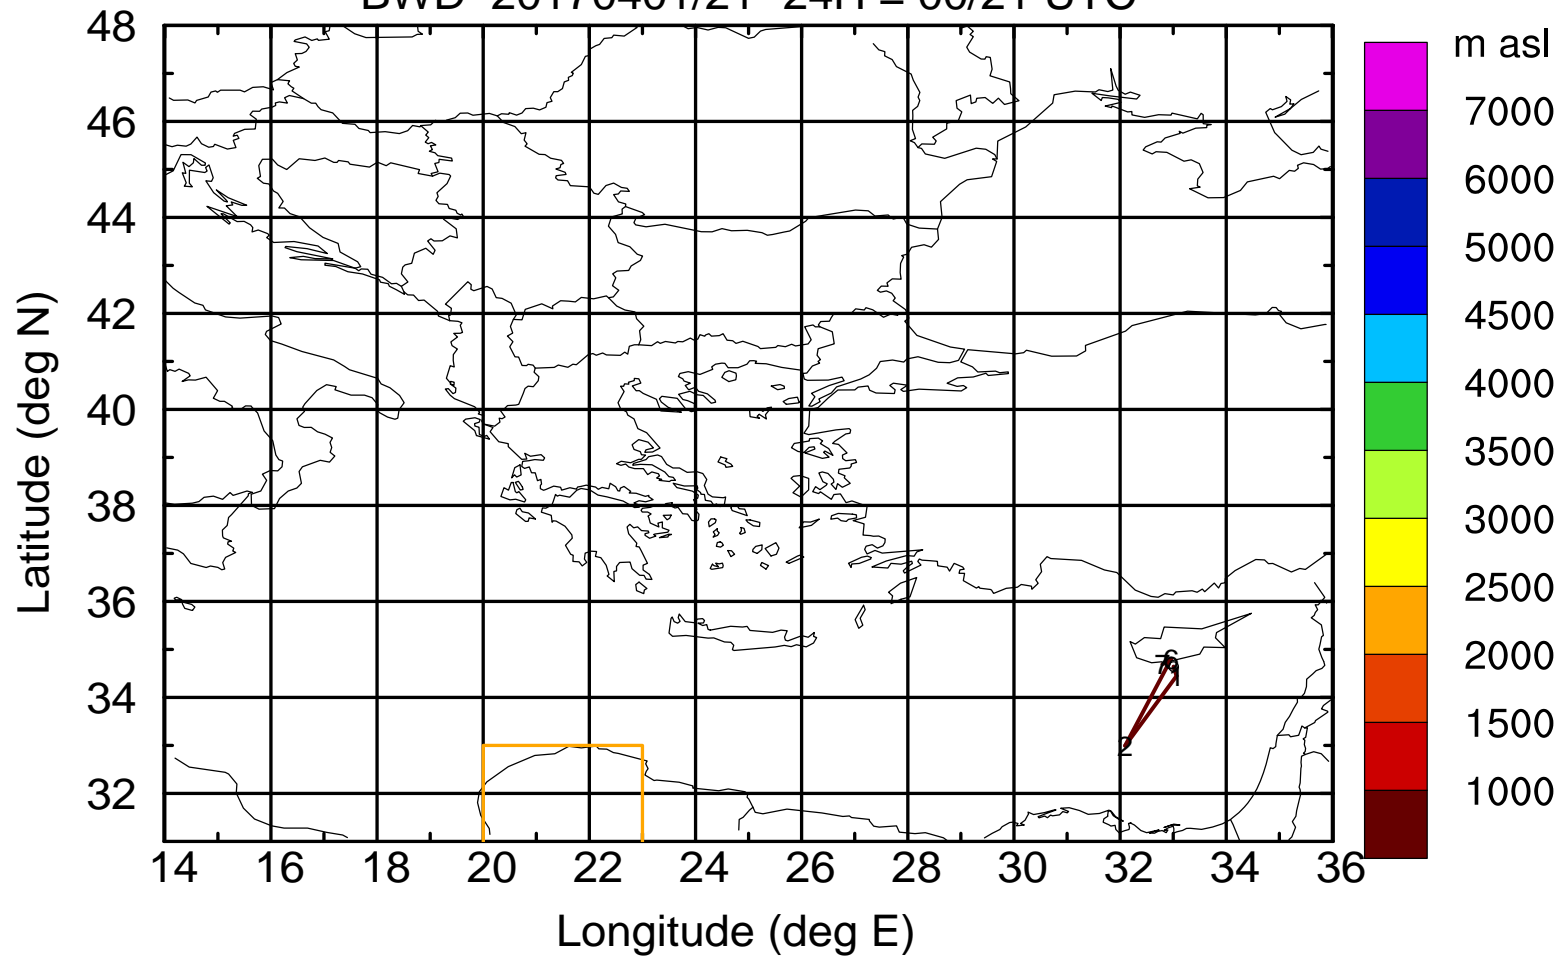

Paphos ground station 20170401

BWD 20170401/21 -24H = 00/21 UTC