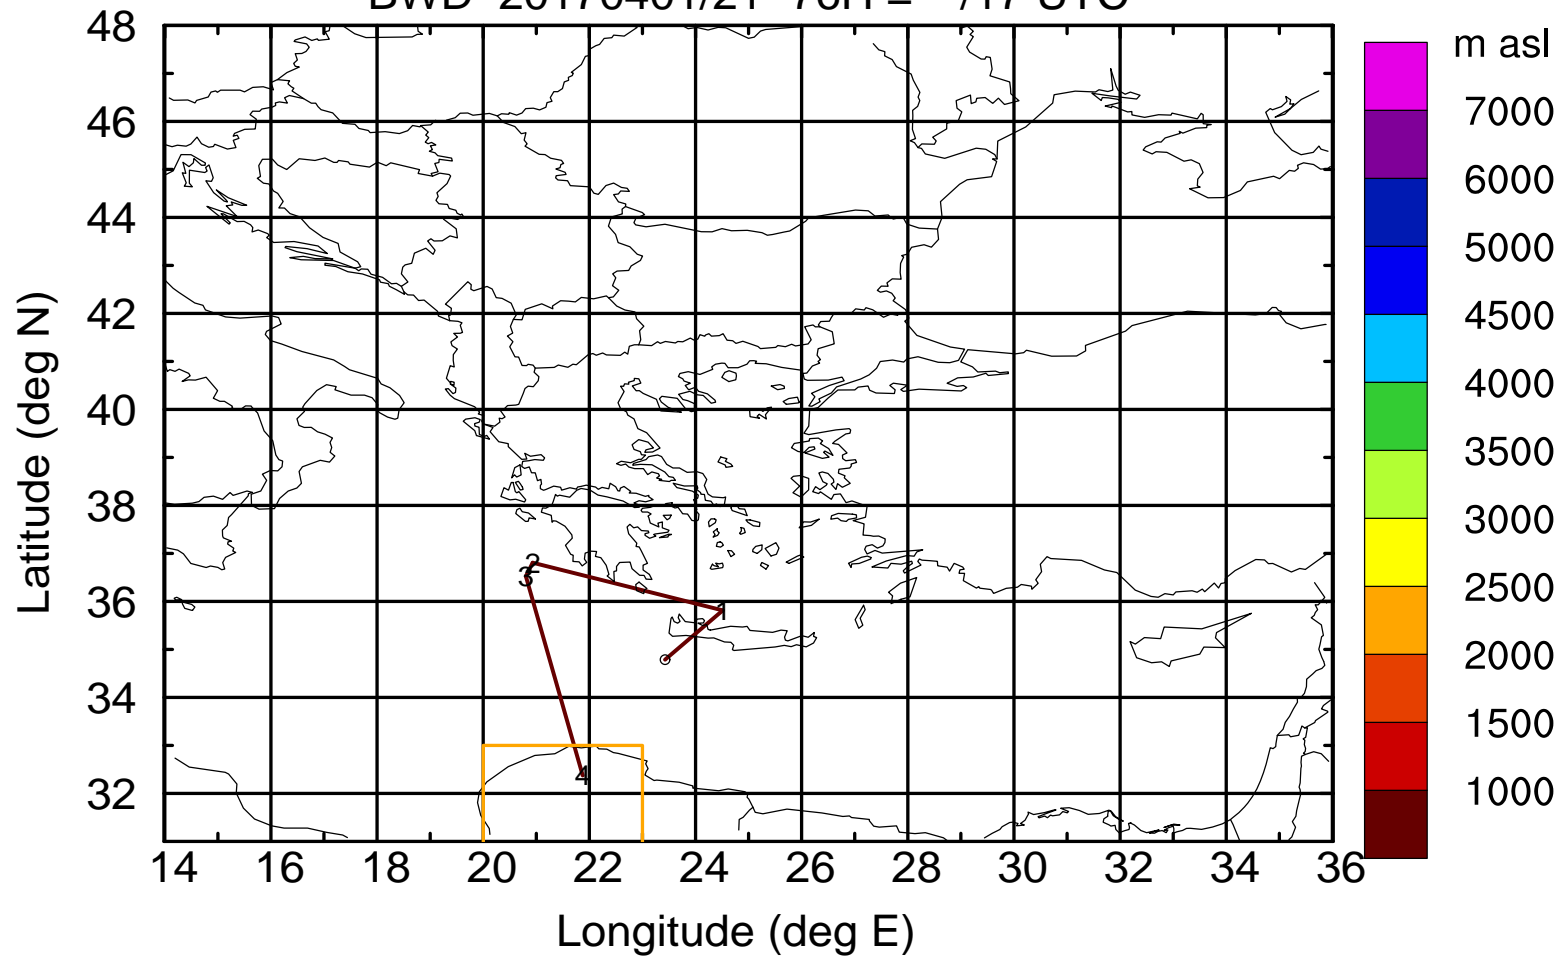

BWD 20170401/21 -73H = \*\*/20 UTC

Paphos ground station 20170401

BWD 20170401/21 -74H = \*\*/19 UTC

Paphos ground station 20170401

BWD 20170401/21 -75H = \*\*/18 UTC

Paphos ground station 20170401

BWD 20170401/21 -76H = \*\*/17 UTC