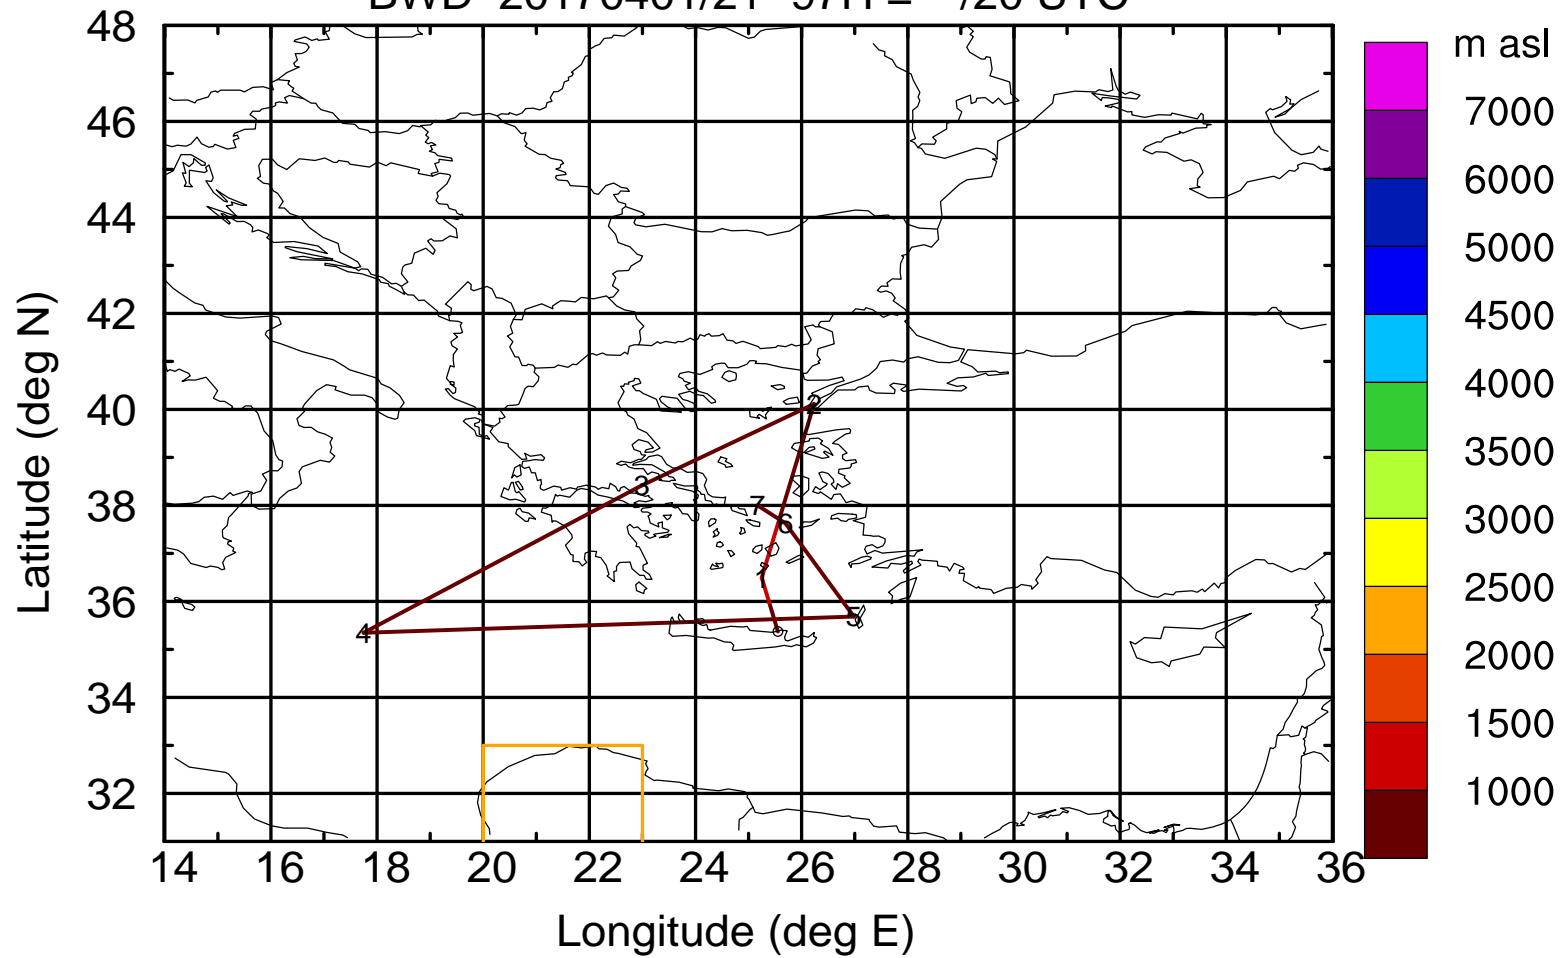

BWD 20170401/21 -94H = \*\*/23 UTC

Paphos ground station 20170401

BWD 20170401/21 -95H = \*\*/22 UTC

Paphos ground station 20170401

BWD 20170401/21 -96H = \*\*/21 UTC

Paphos ground station 20170401

BWD 20170401/21 -97H = \*\*/20 UTC