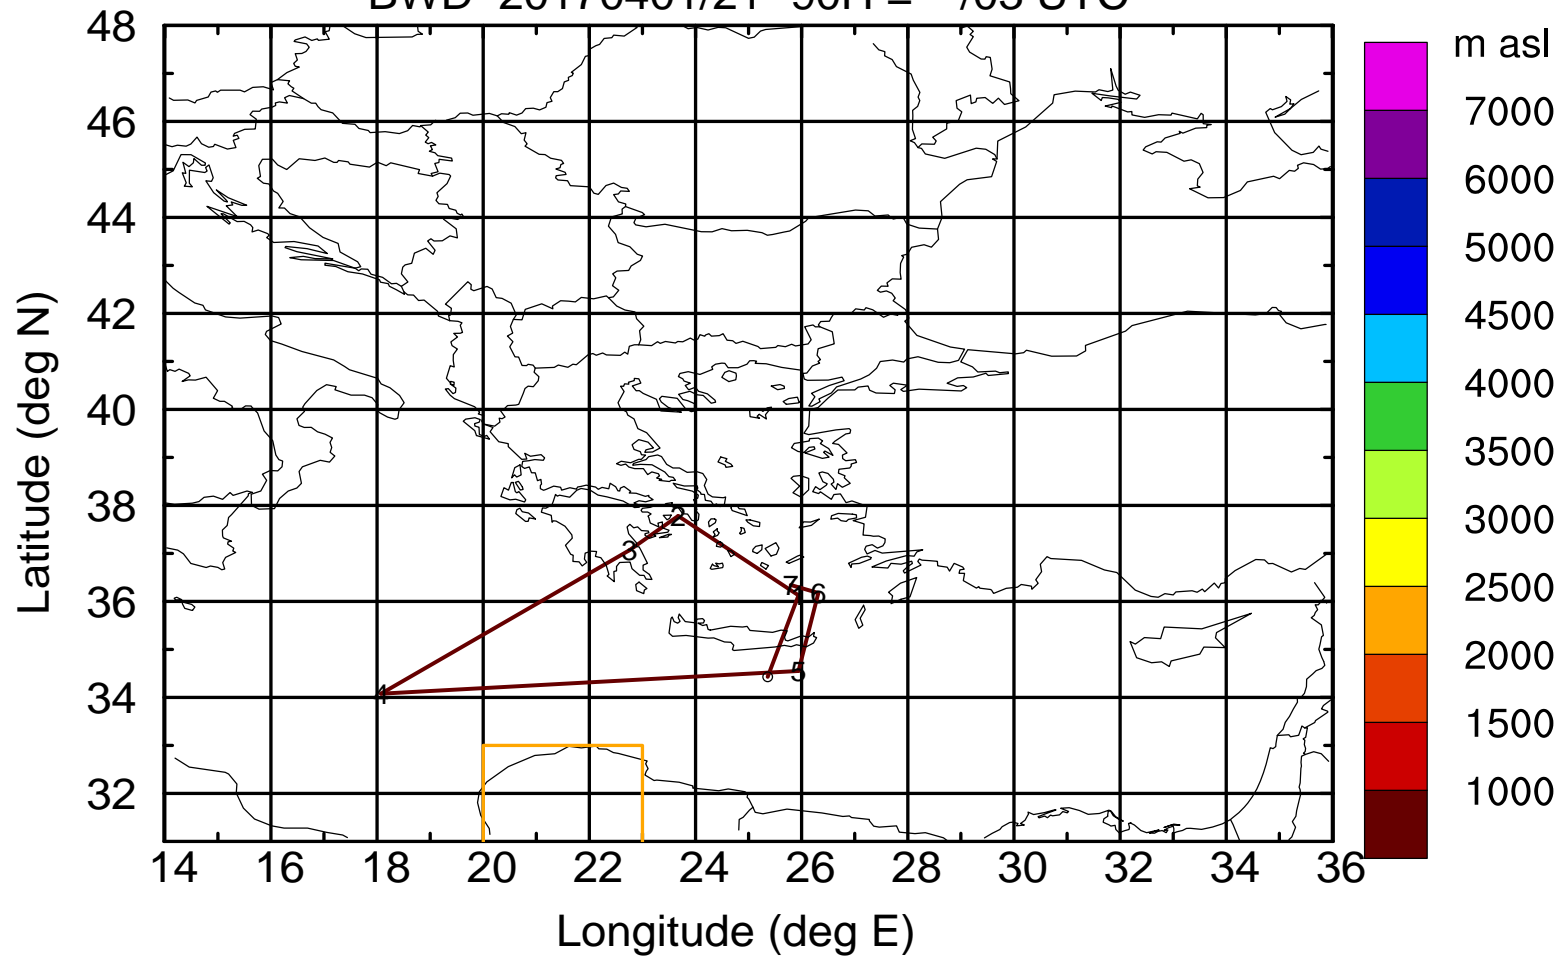

BWD 20170401/21 -87H = \*\*/06 UTC

Paphos ground station 20170401

BWD 20170401/21 -88H = \*\*/05 UTC

Paphos ground station 20170401

BWD 20170401/21 -89H = \*\*/04 UTC

Paphos ground station 20170401

BWD 20170401/21 -90H = \*\*/03 UTC