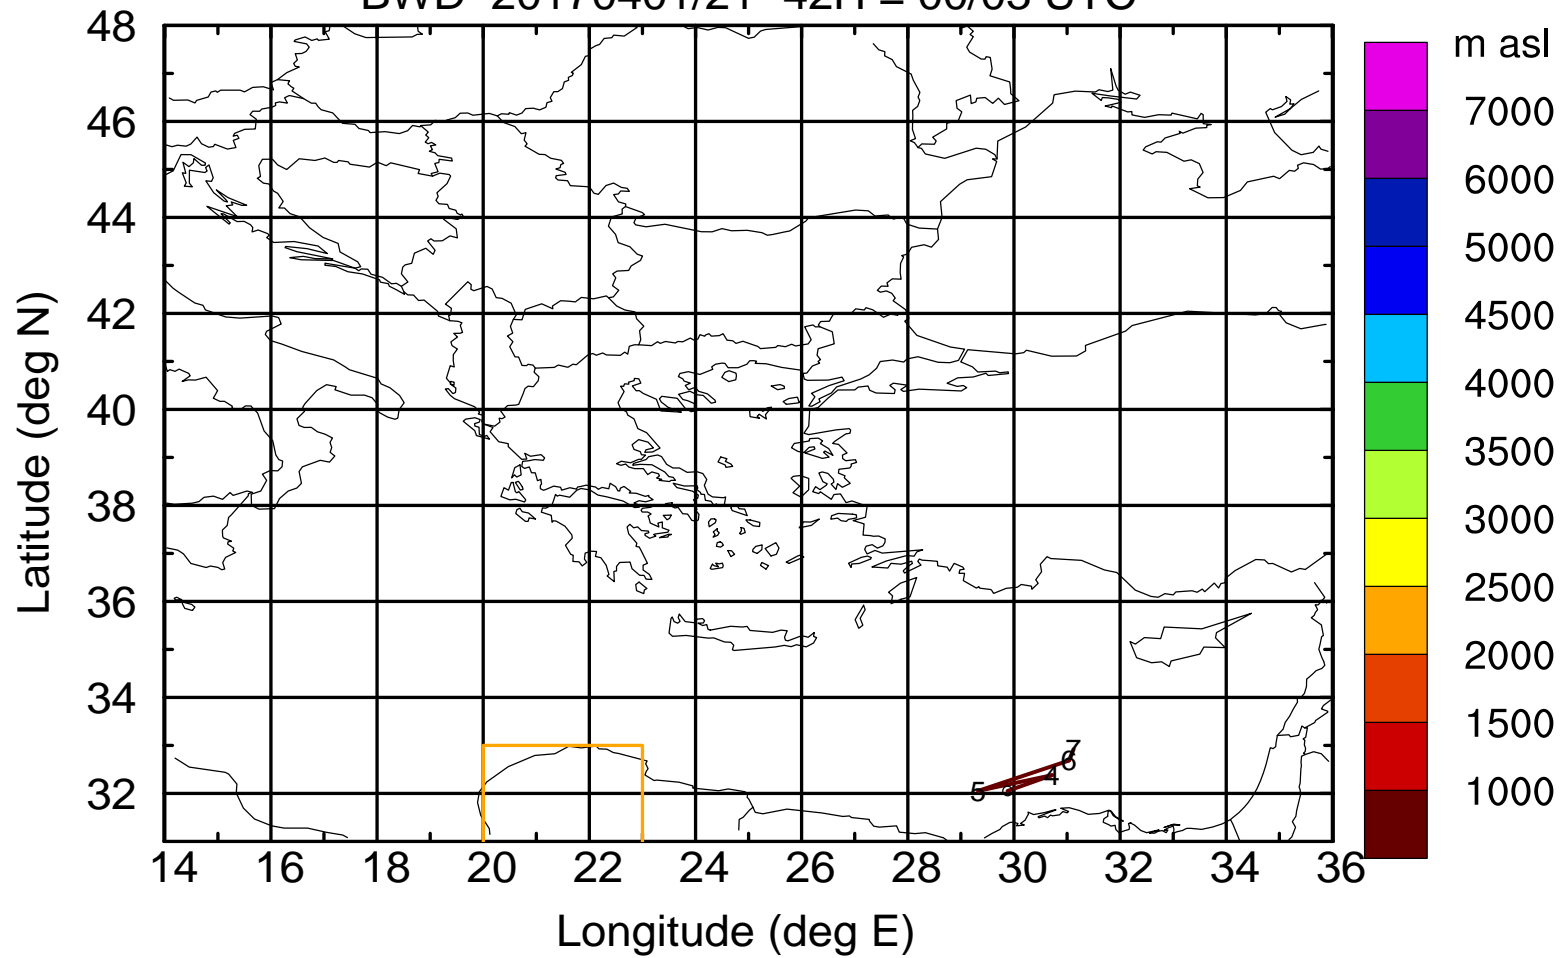

Paphos ground station 20170401

BWD 20170401/21 -42H = 00/03 UTC