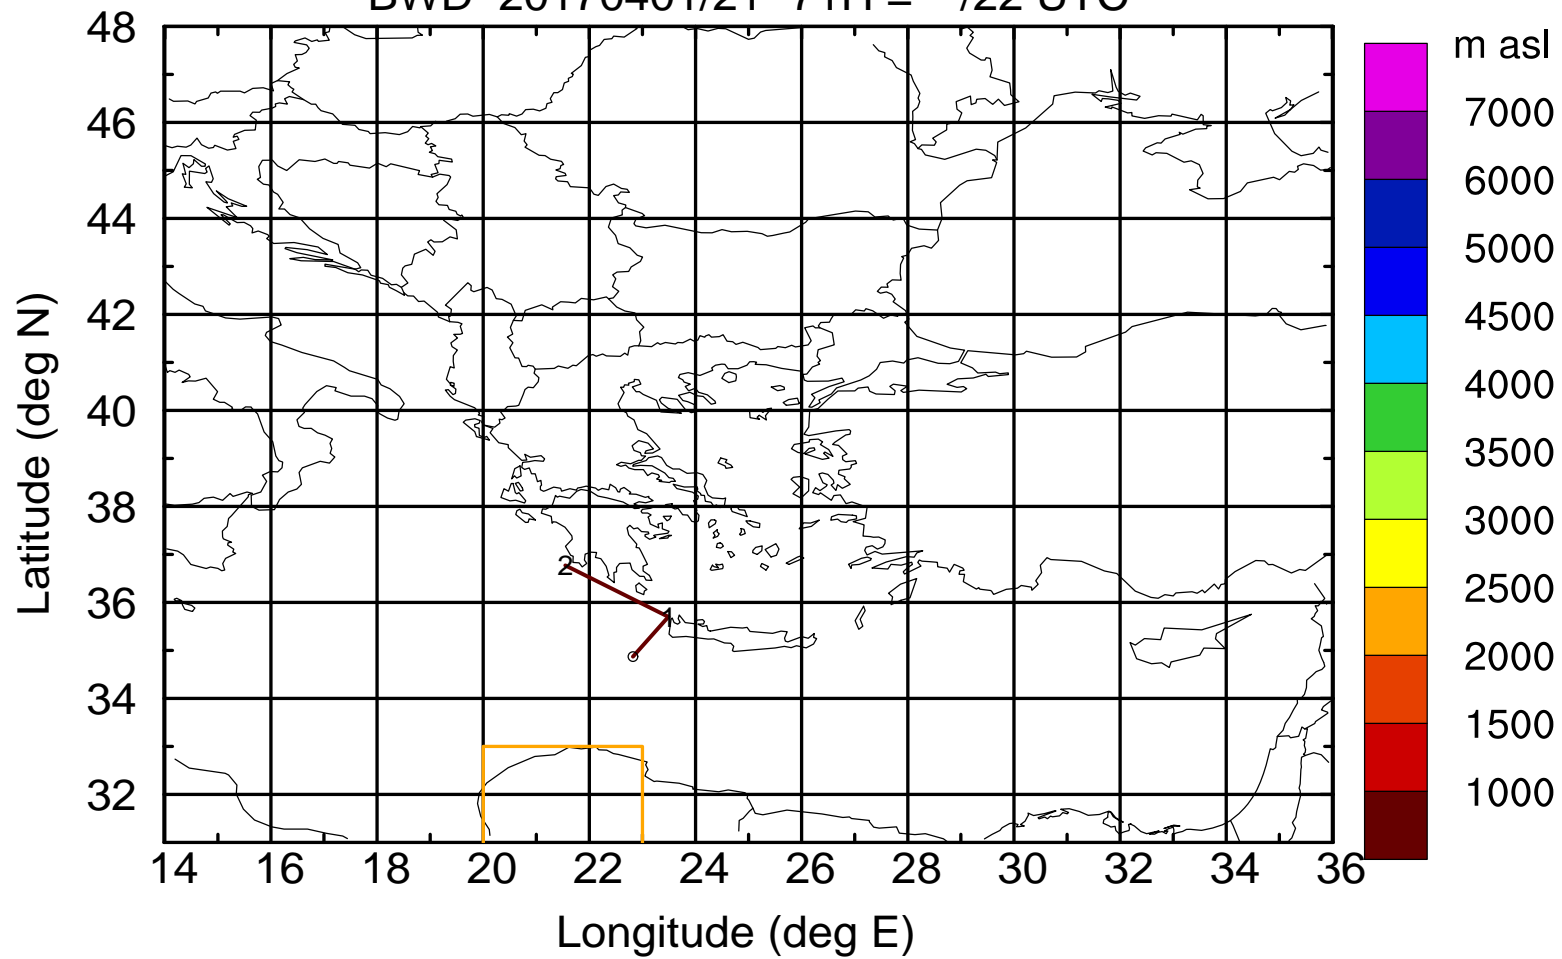

Paphos ground station 20170401

BWD 20170401/21 -71H = **/22 UTC