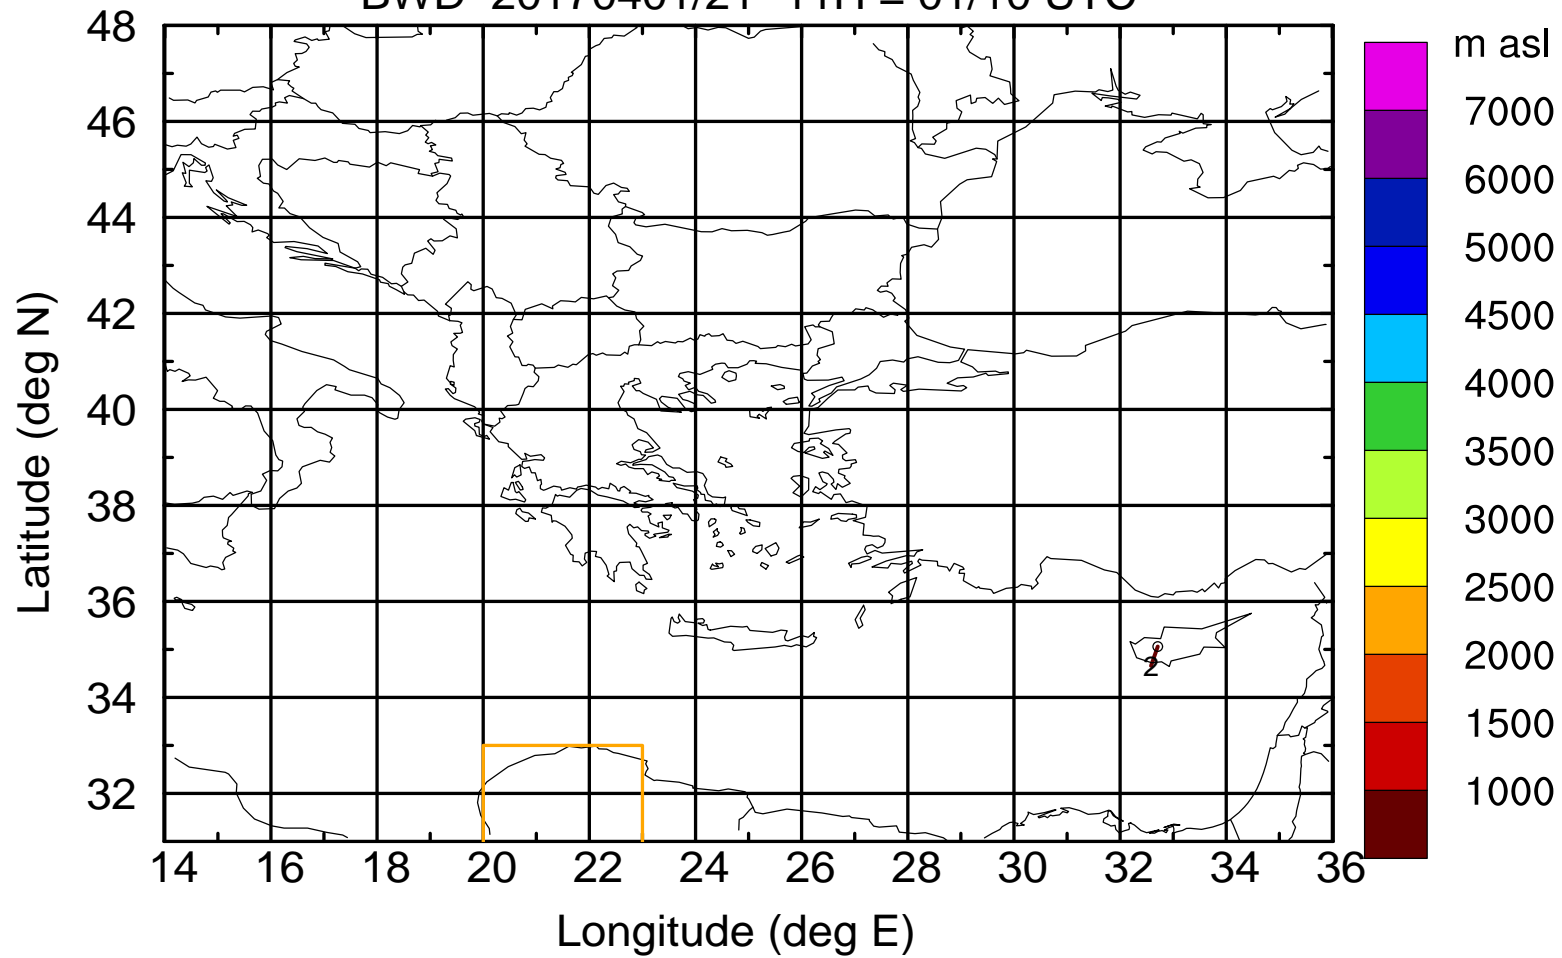

Paphos ground station 20170401

BWD 20170401/21 -11H = 01/10 UTC