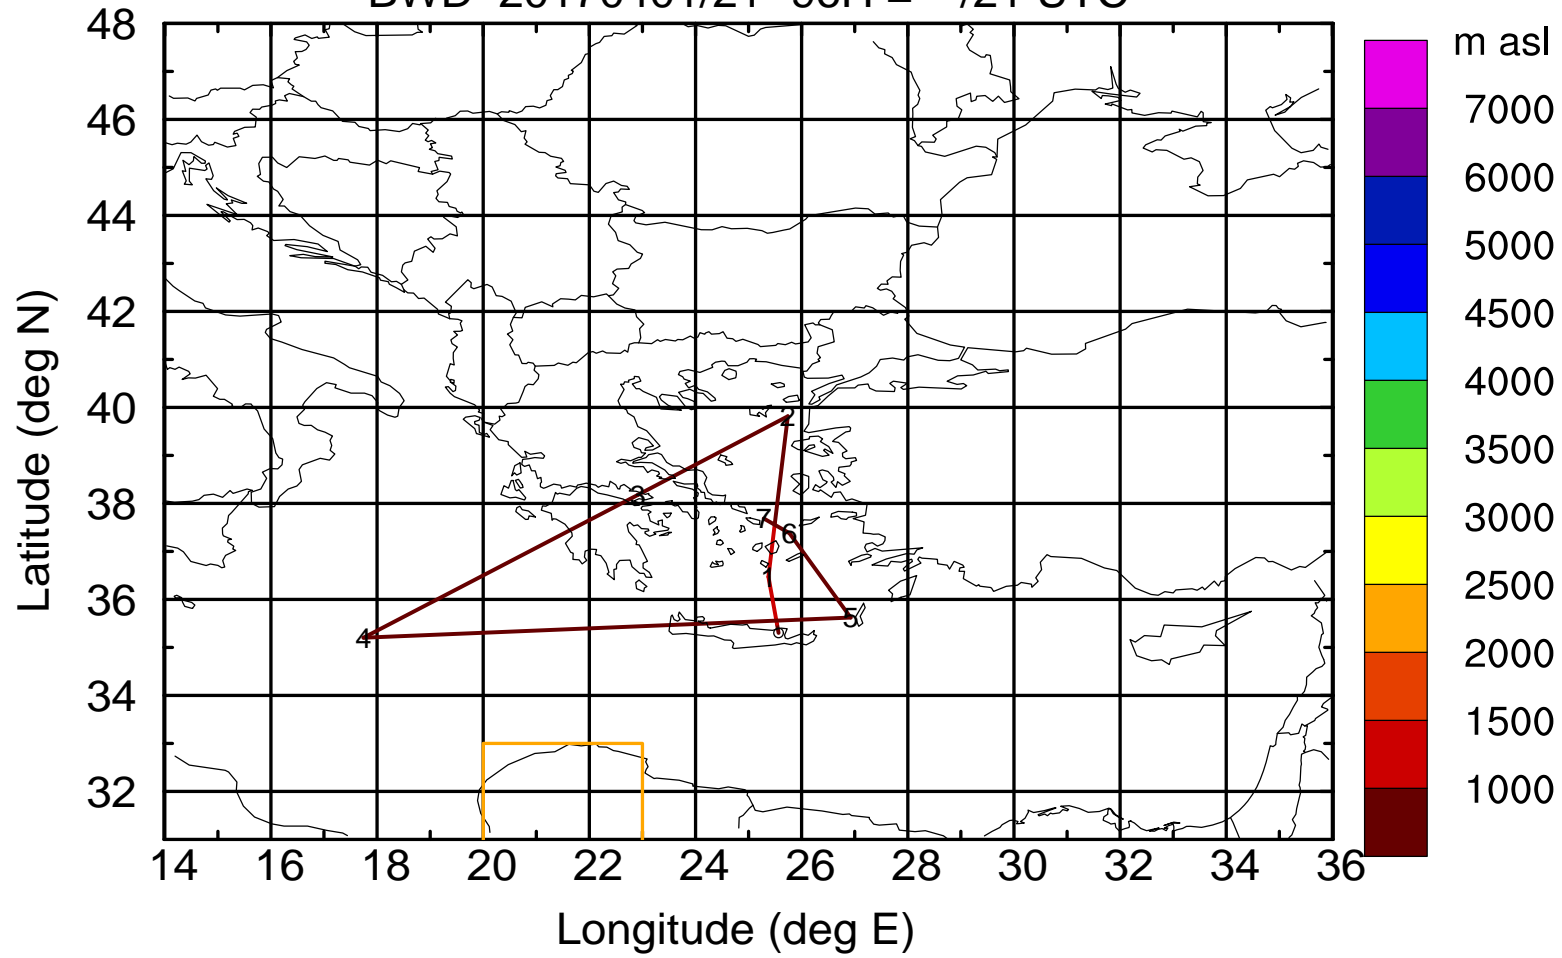

BWD 20170401/21 -94H = \*\*/23 UTC

Paphos ground station 20170401

BWD 20170401/21 -95H = \*\*/22 UTC

Paphos ground station 20170401

BWD 20170401/21 -96H = \*\*/21 UTC

Paphos ground station 20170401

BWD 20170401/21 -97H = \*\*/20 UTC