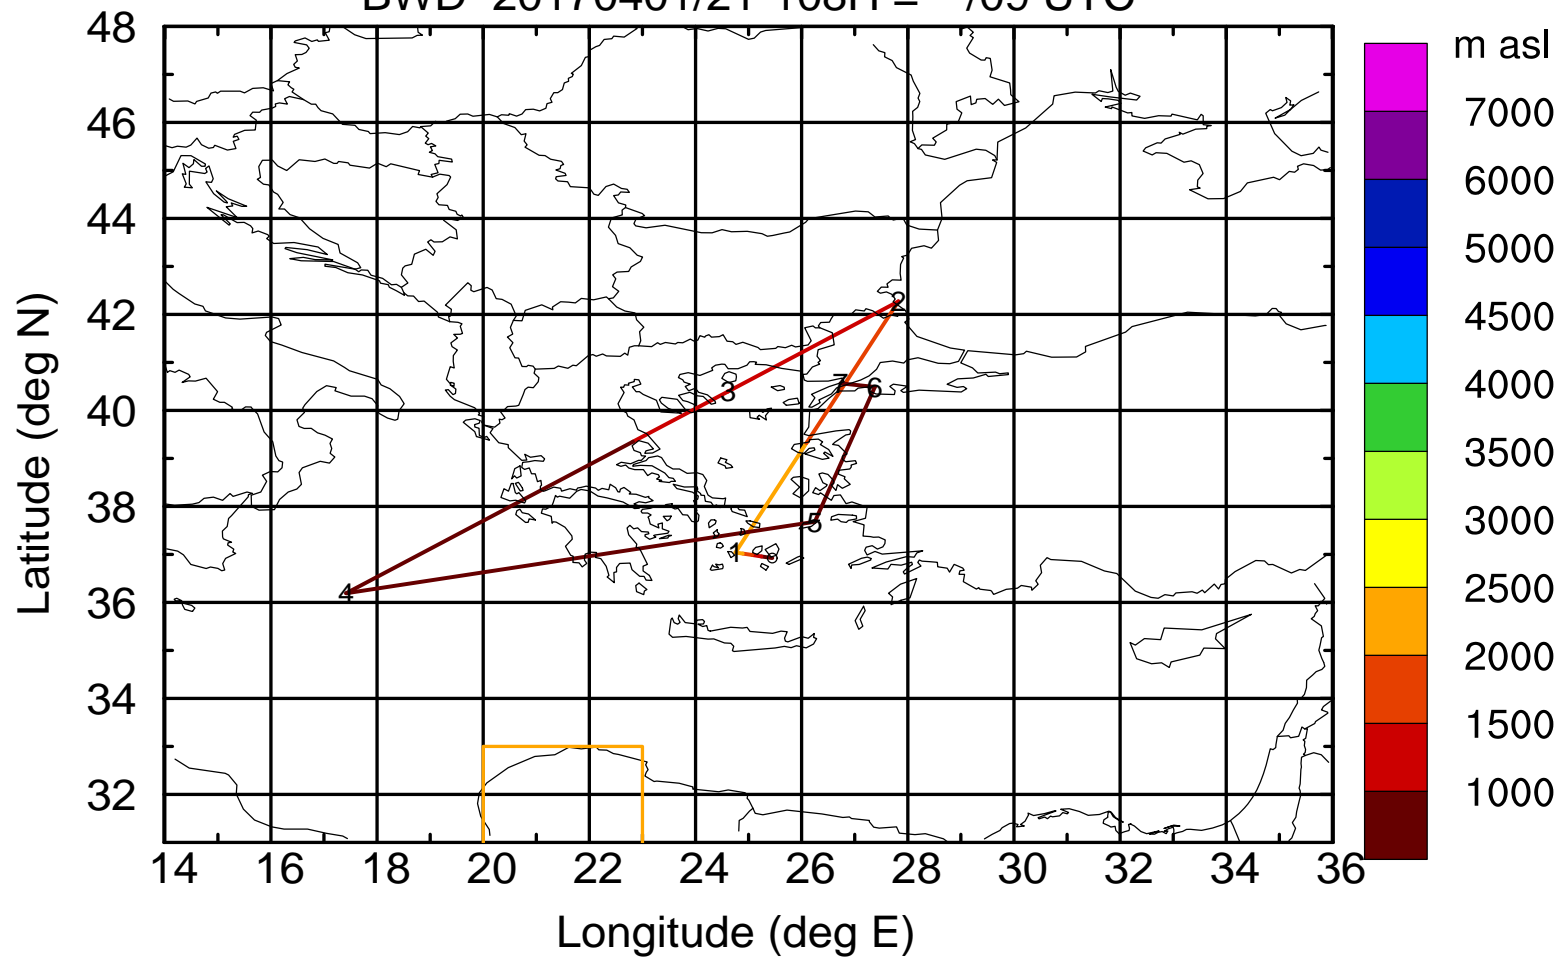

Paphos ground station 20170401

BWD 20170401/21-108H = **/09 UTC