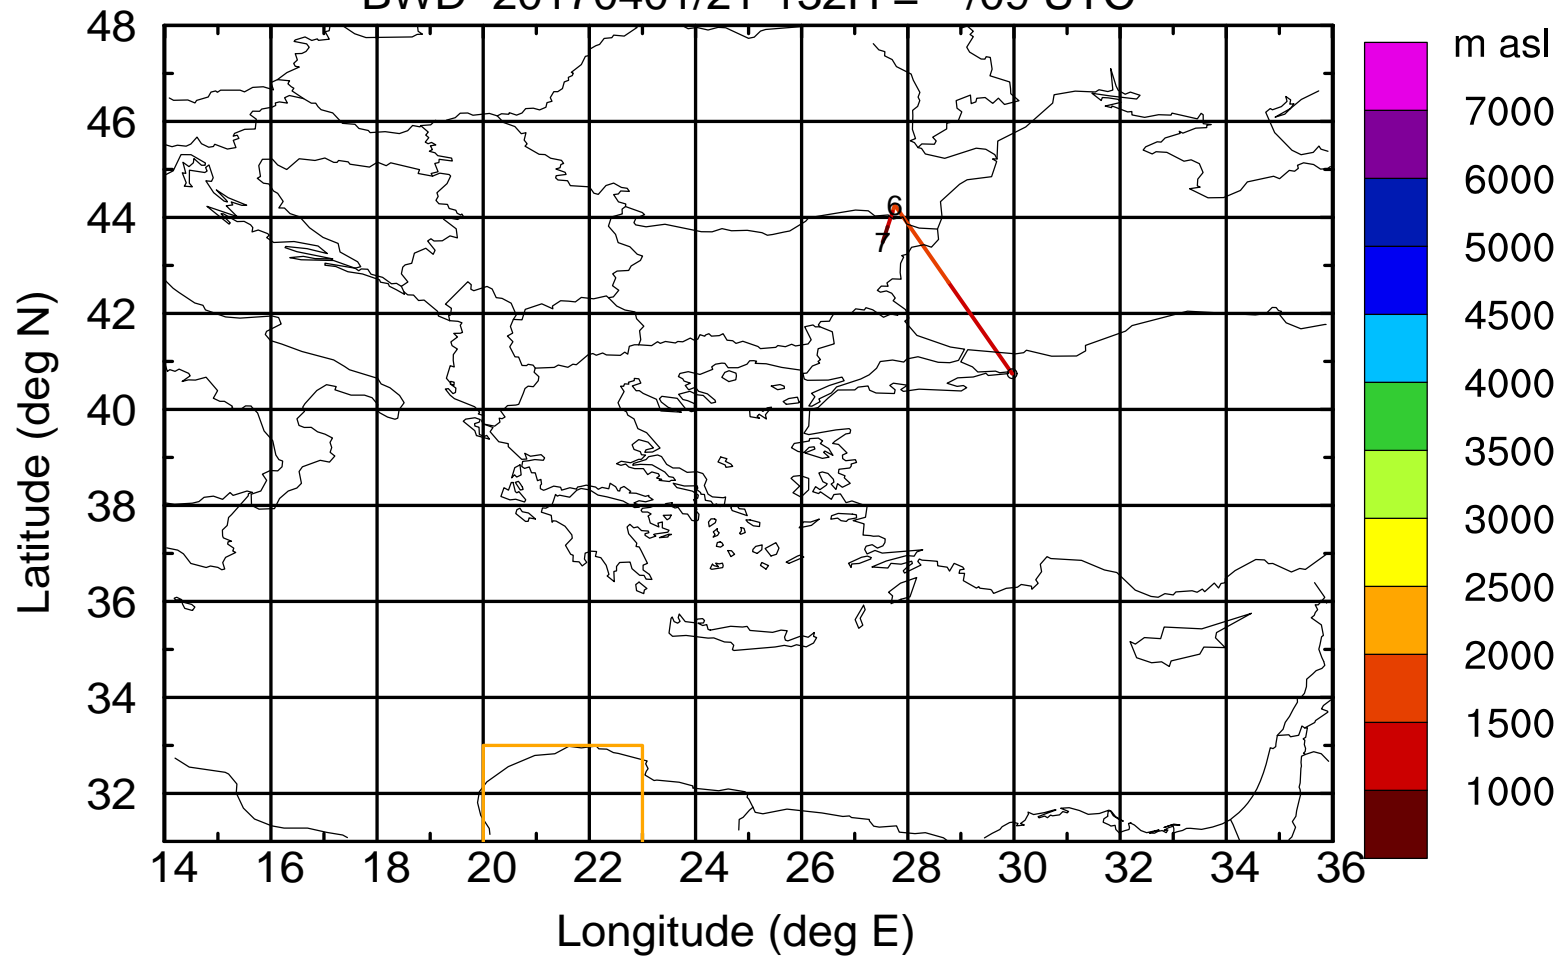

BWD 20170401/21-129H = \*\*/12 UTC

Paphos ground station 20170401

BWD 20170401/21-130H = \*\*/11 UTC

Paphos ground station 20170401

BWD 20170401/21-131H = \*\*/10 UTC

Paphos ground station 20170401

BWD 20170401/21-132H = \*\*/09 UTC