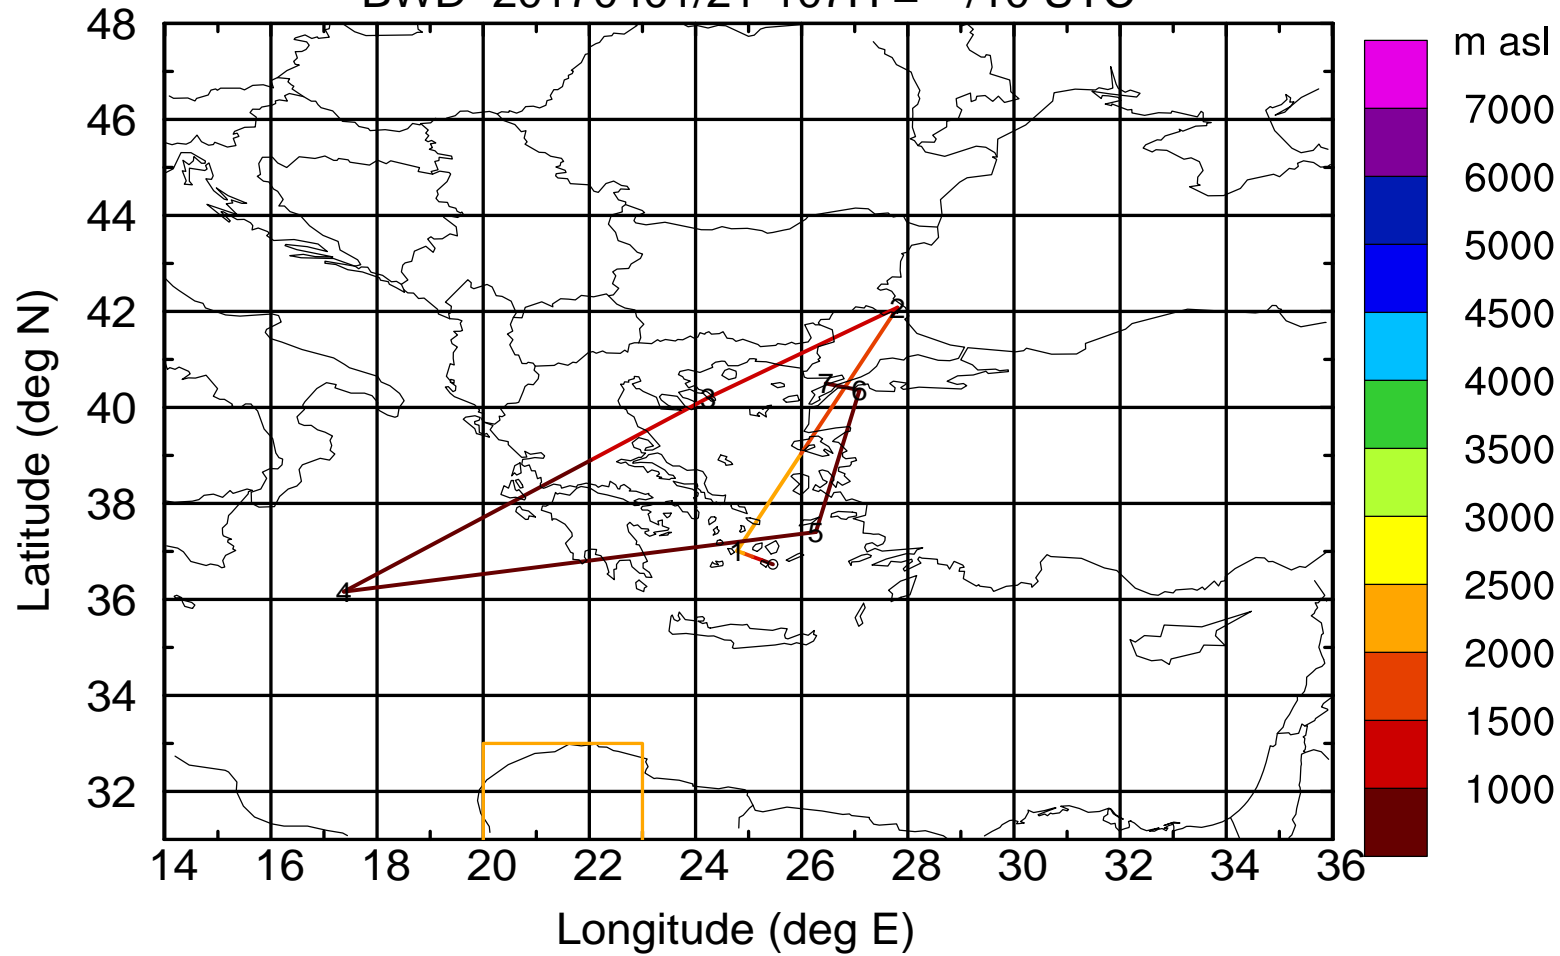

Paphos ground station 20170401

BWD 20170401/21-105H = \*\*/12 UTC

Paphos ground station 20170401

BWD 20170401/21-106H = \*\*/11 UTC

Paphos ground station 20170401

BWD 20170401/21-107H = \*\*/10 UTC

Paphos ground station 20170401