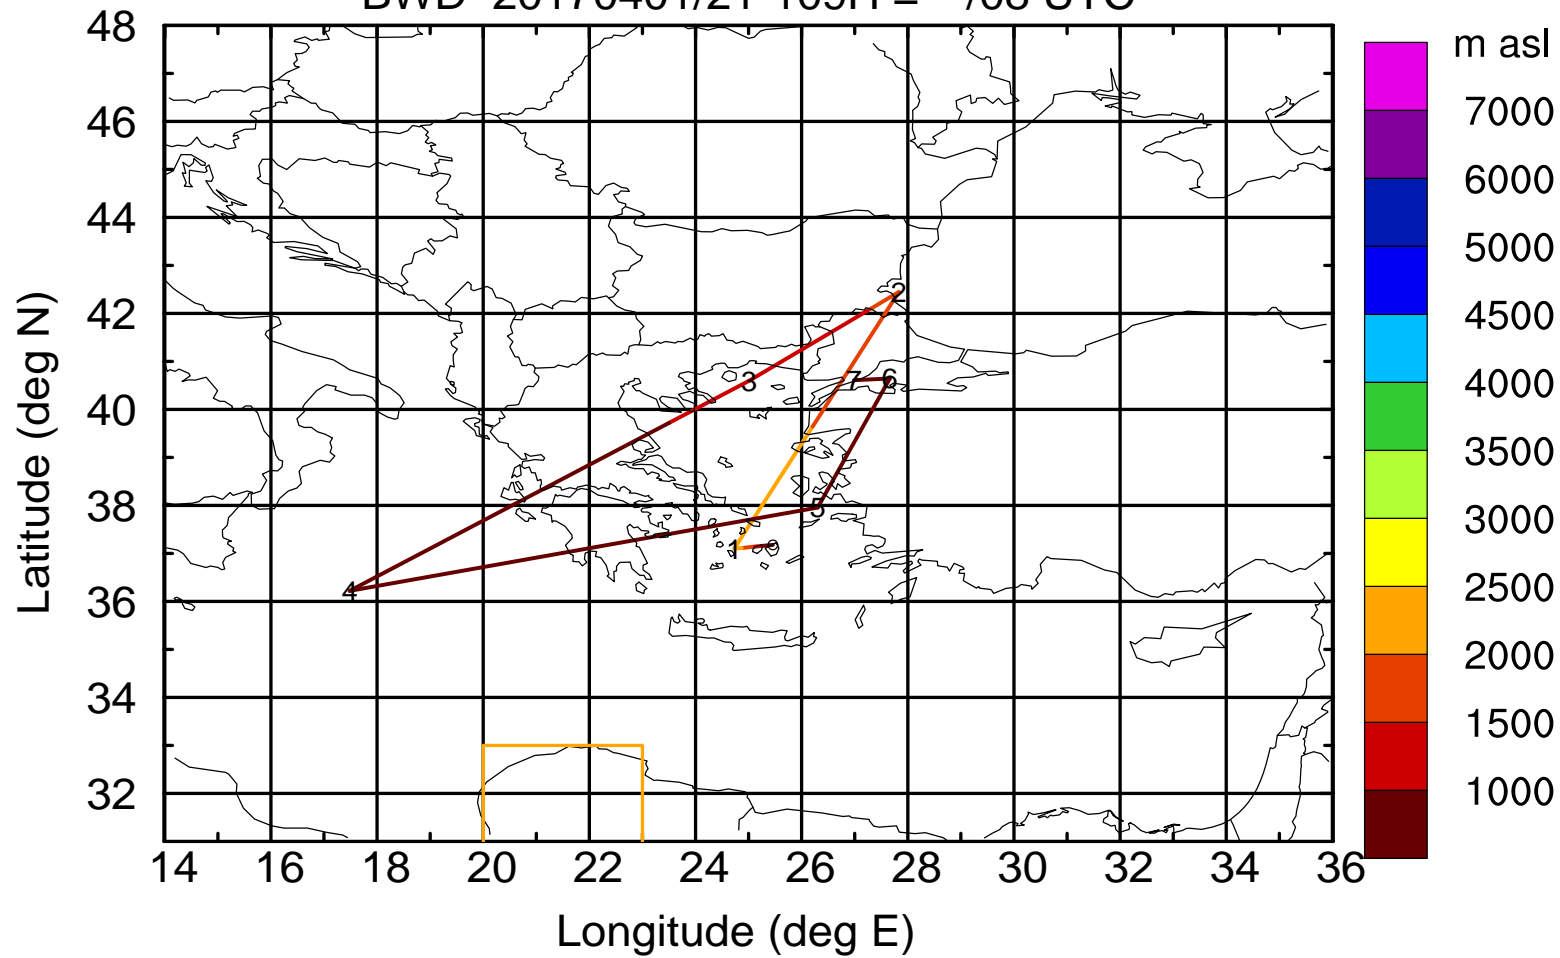

Paphos ground station 20170401

BWD 20170401/21-109H = **/08 UTC