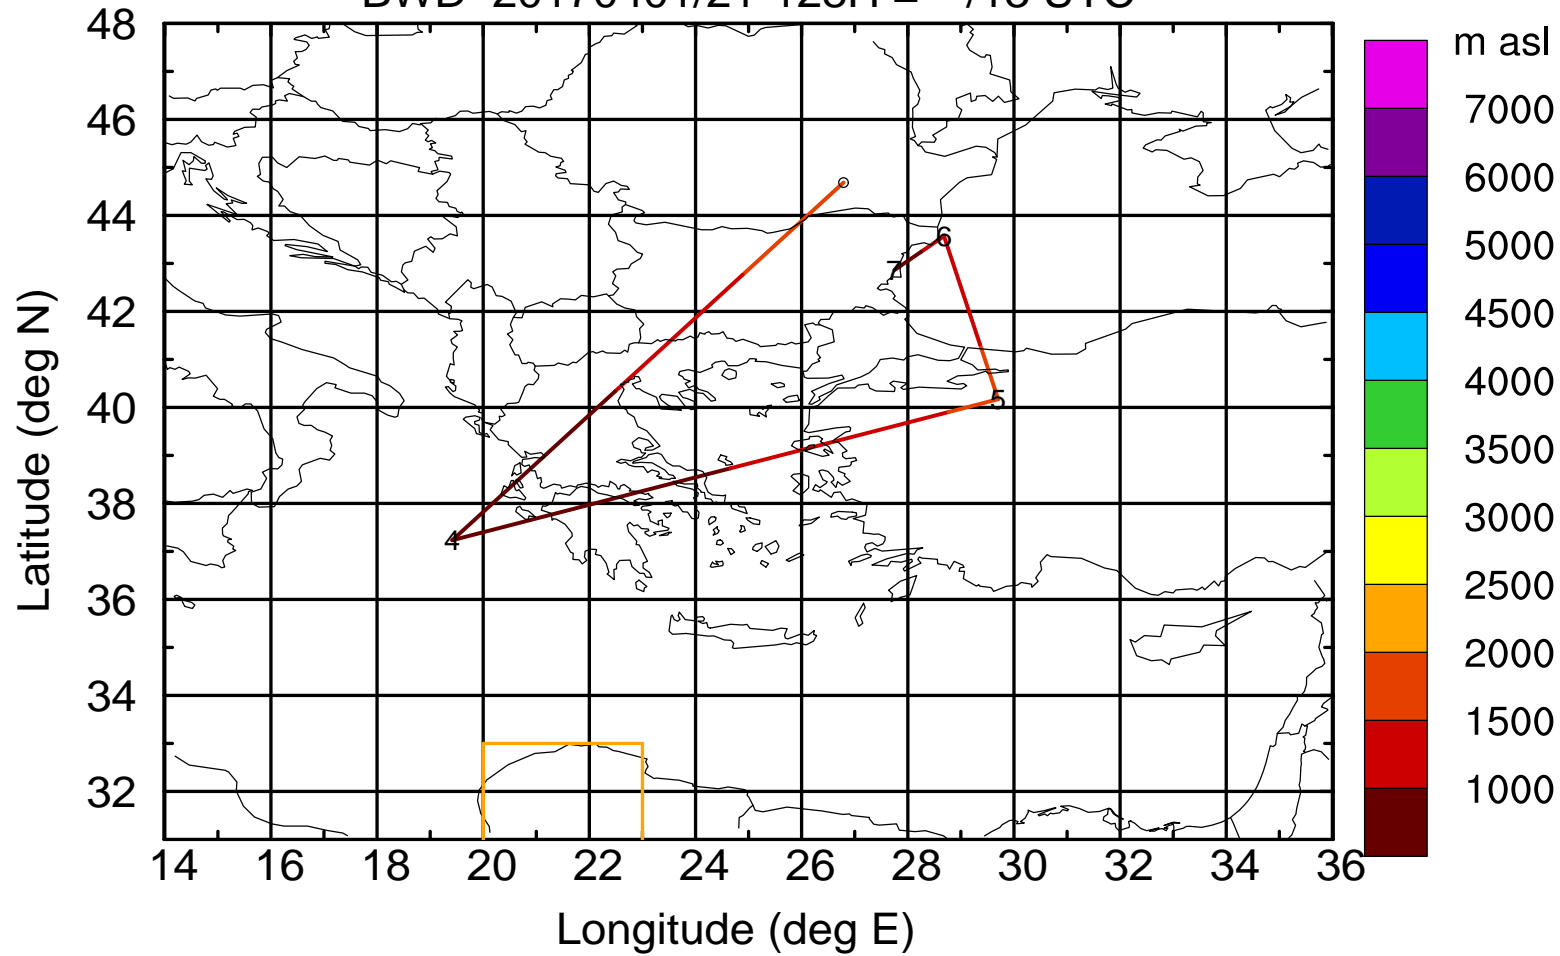

Paphos ground station 20170401

BWD 20170401/21-126H = \*\*/15 UTC

Paphos ground station 20170401

BWD 20170401/21-127H = \*\*/14 UTC

Paphos ground station 20170401

BWD 20170401/21-128H = \*\*/13 UTC

Paphos ground station 20170401