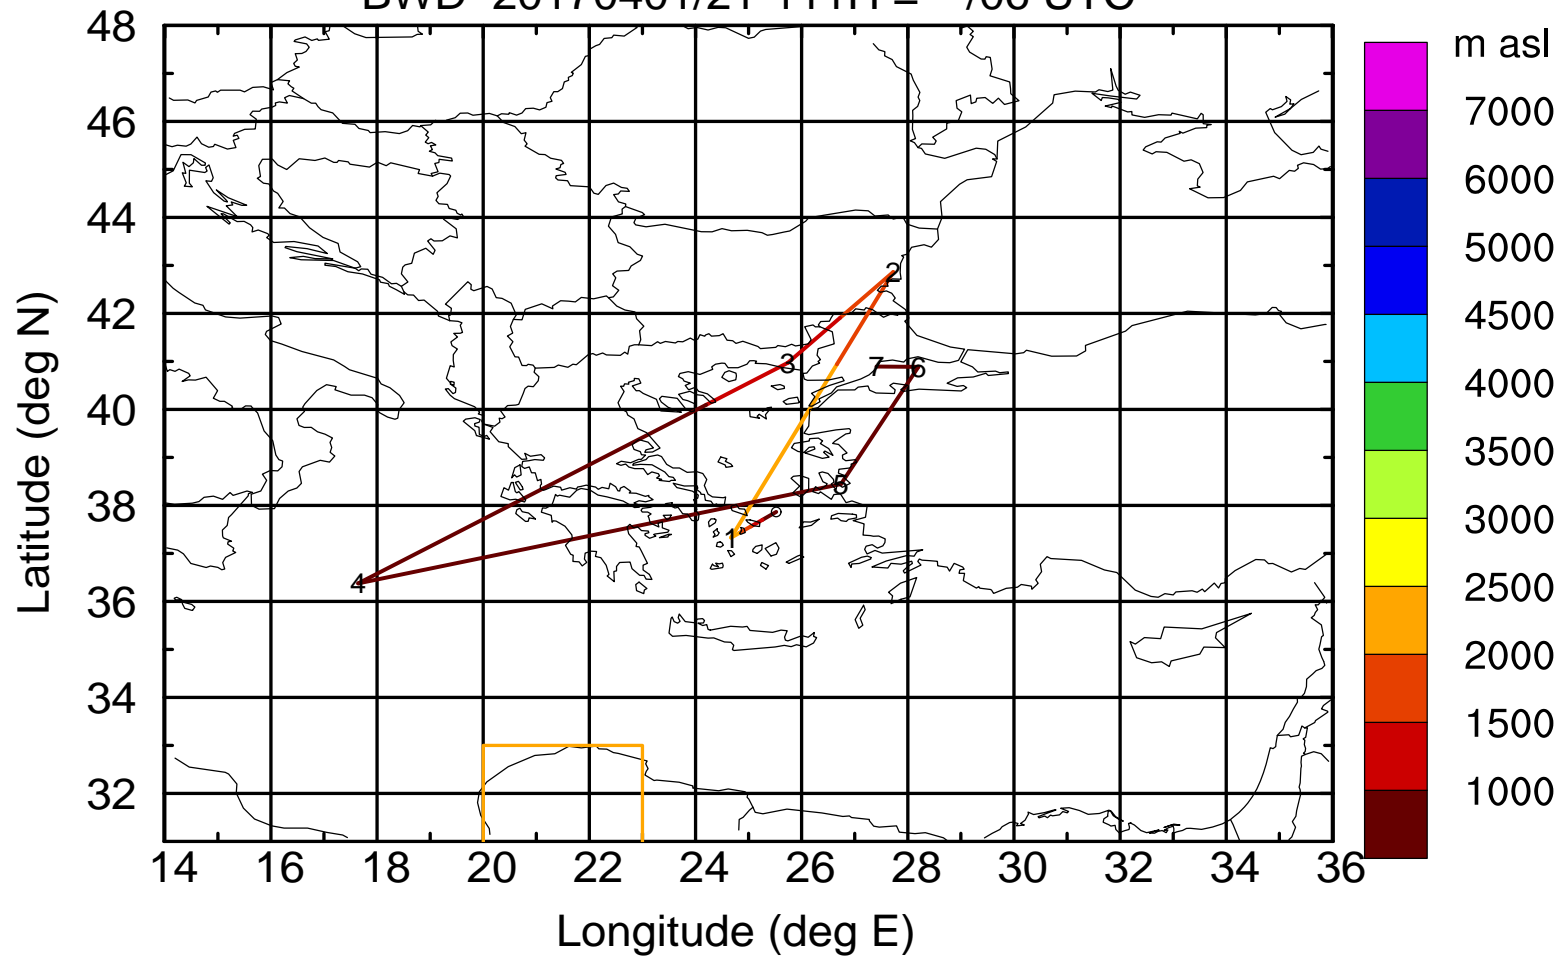

BWD 20170401/21-108H = \*\*/09 UTC

Paphos ground station 20170401

BWD 20170401/21-109H = \*\*/08 UTC

Paphos ground station 20170401

BWD 20170401/21-110H = \*\*/07 UTC

Paphos ground station 20170401

BWD 20170401/21-111H = \*\*/06 UTC