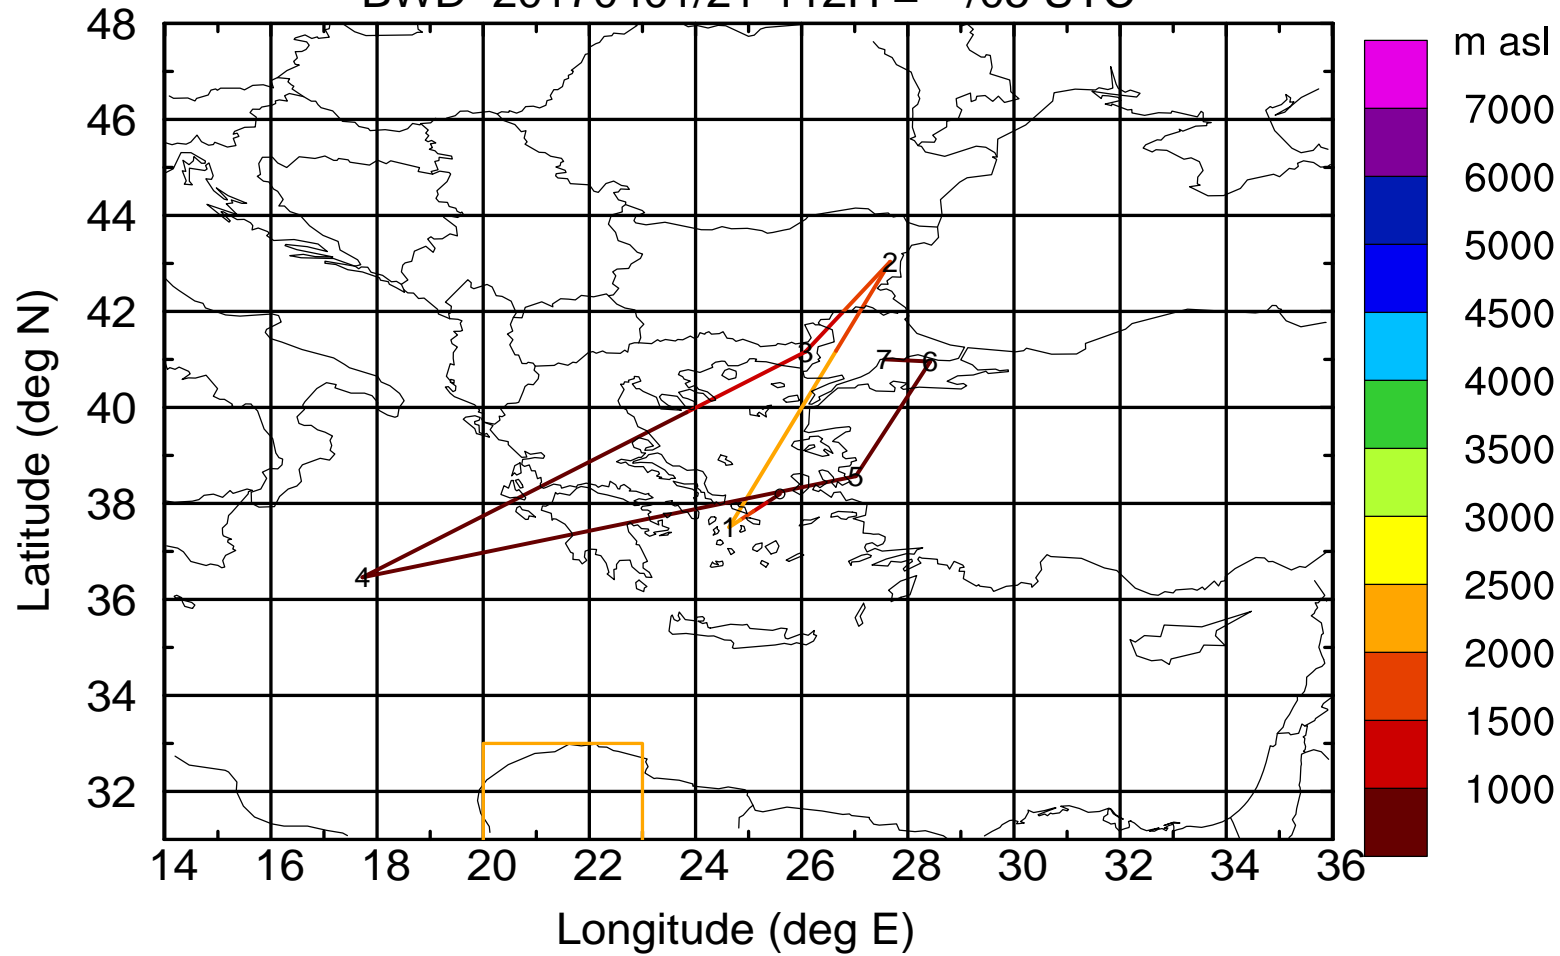

Paphos ground station 20170401

BWD 20170401/21-112H = **/05 UTC