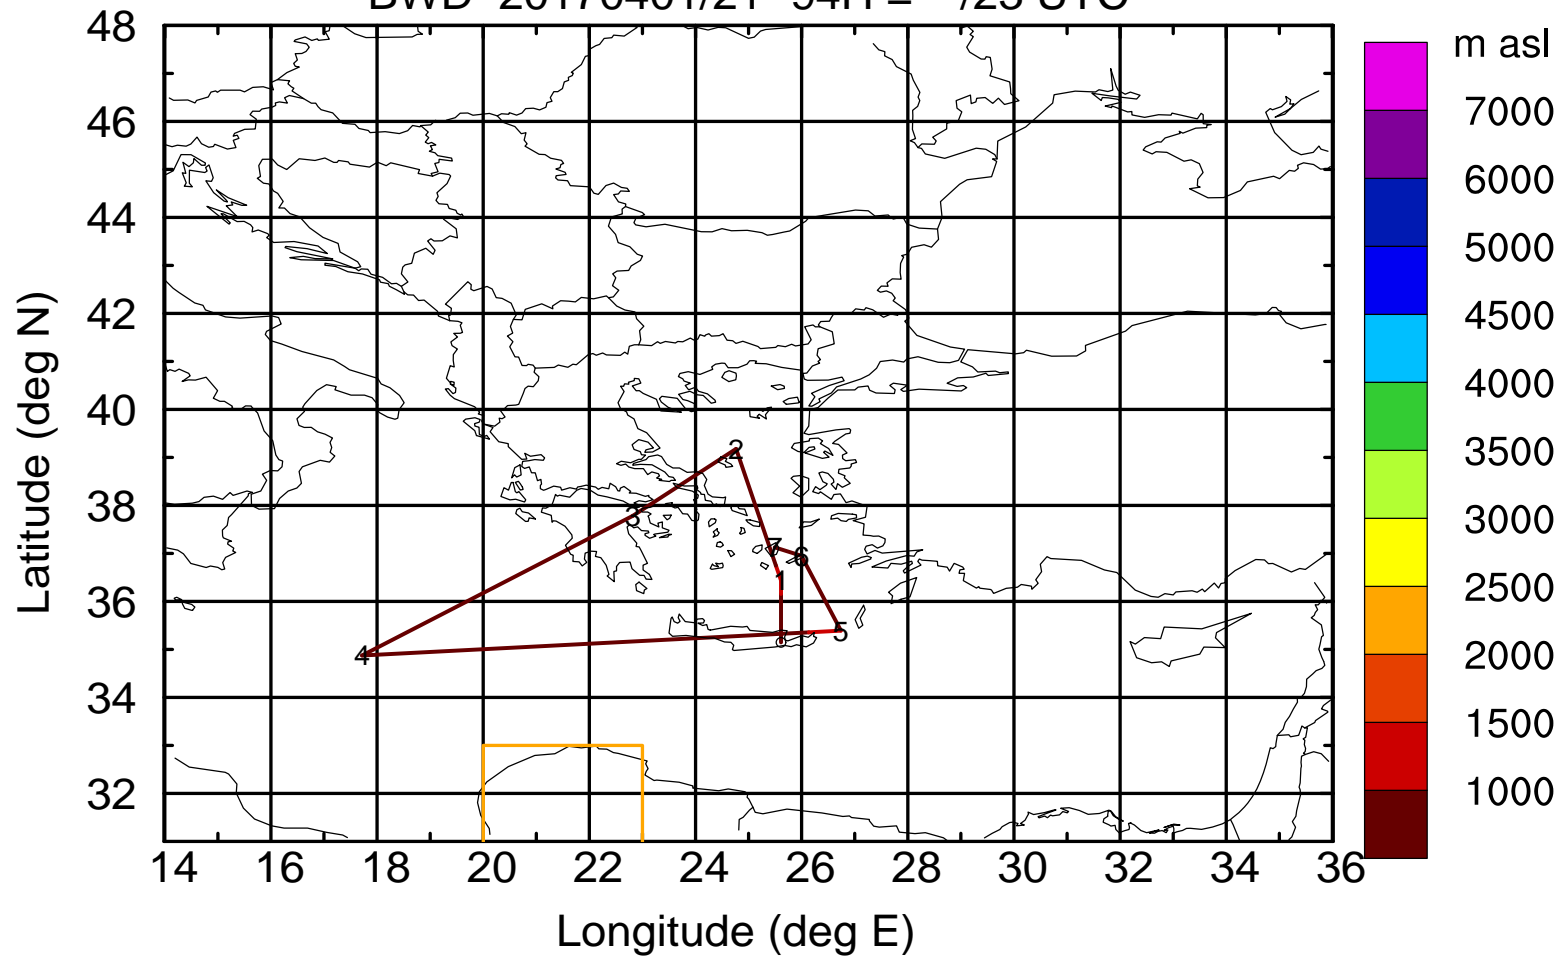

Paphos ground station 20170401

BWD 20170401/21 -94H = **/23 UTC