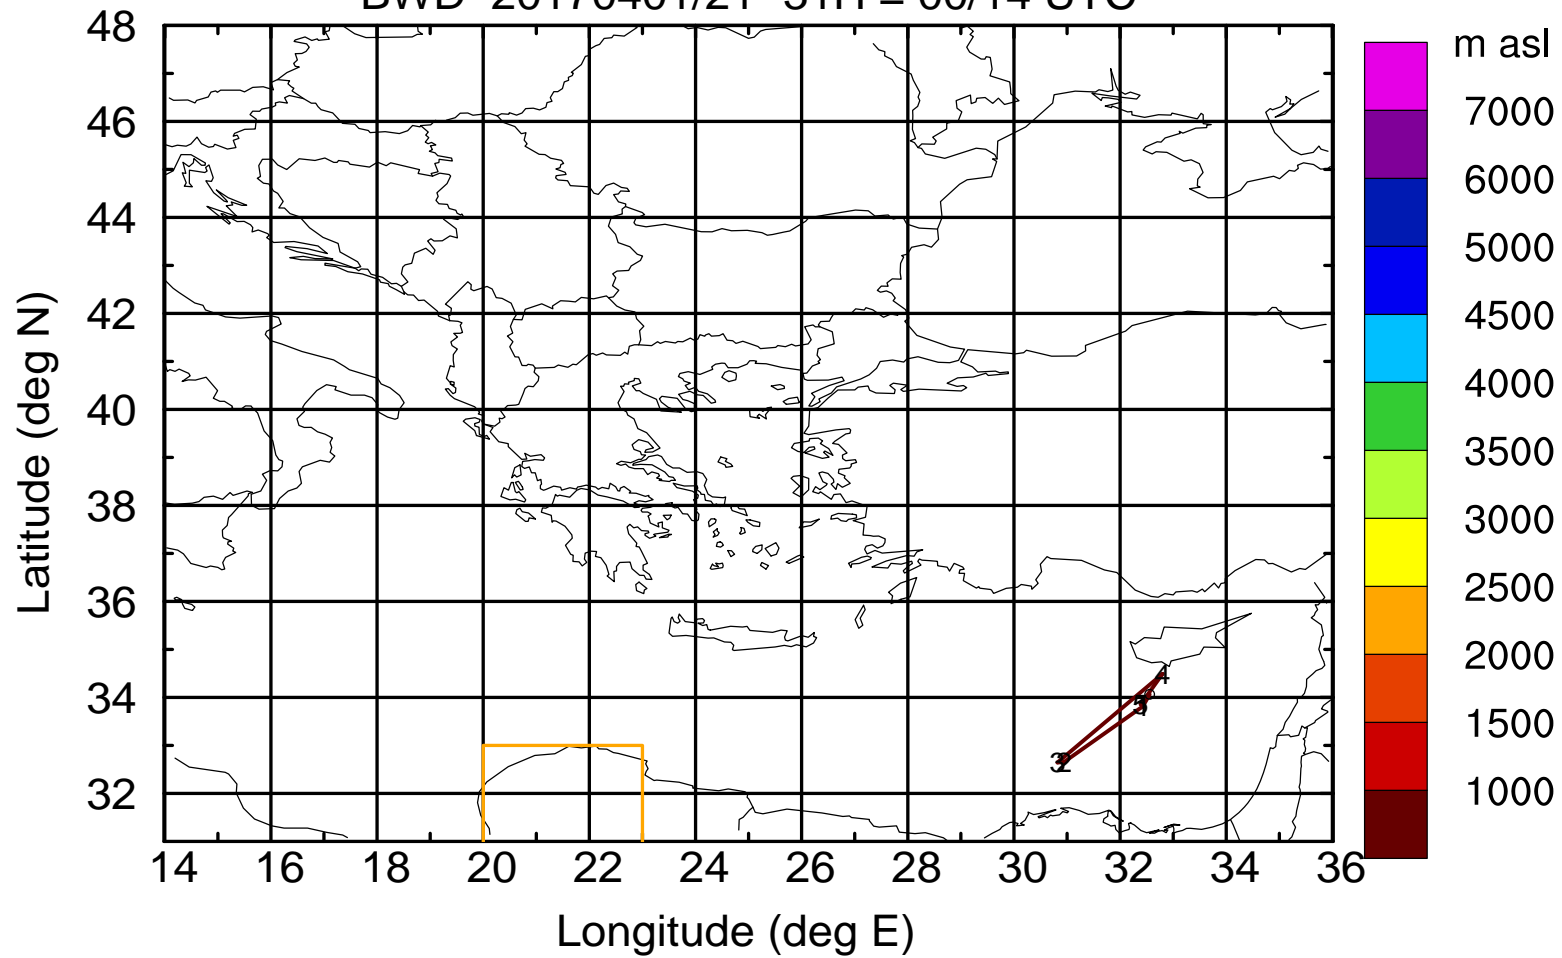

Paphos ground station 20170401

BWD 20170401/21 -31H = 00/14 UTC