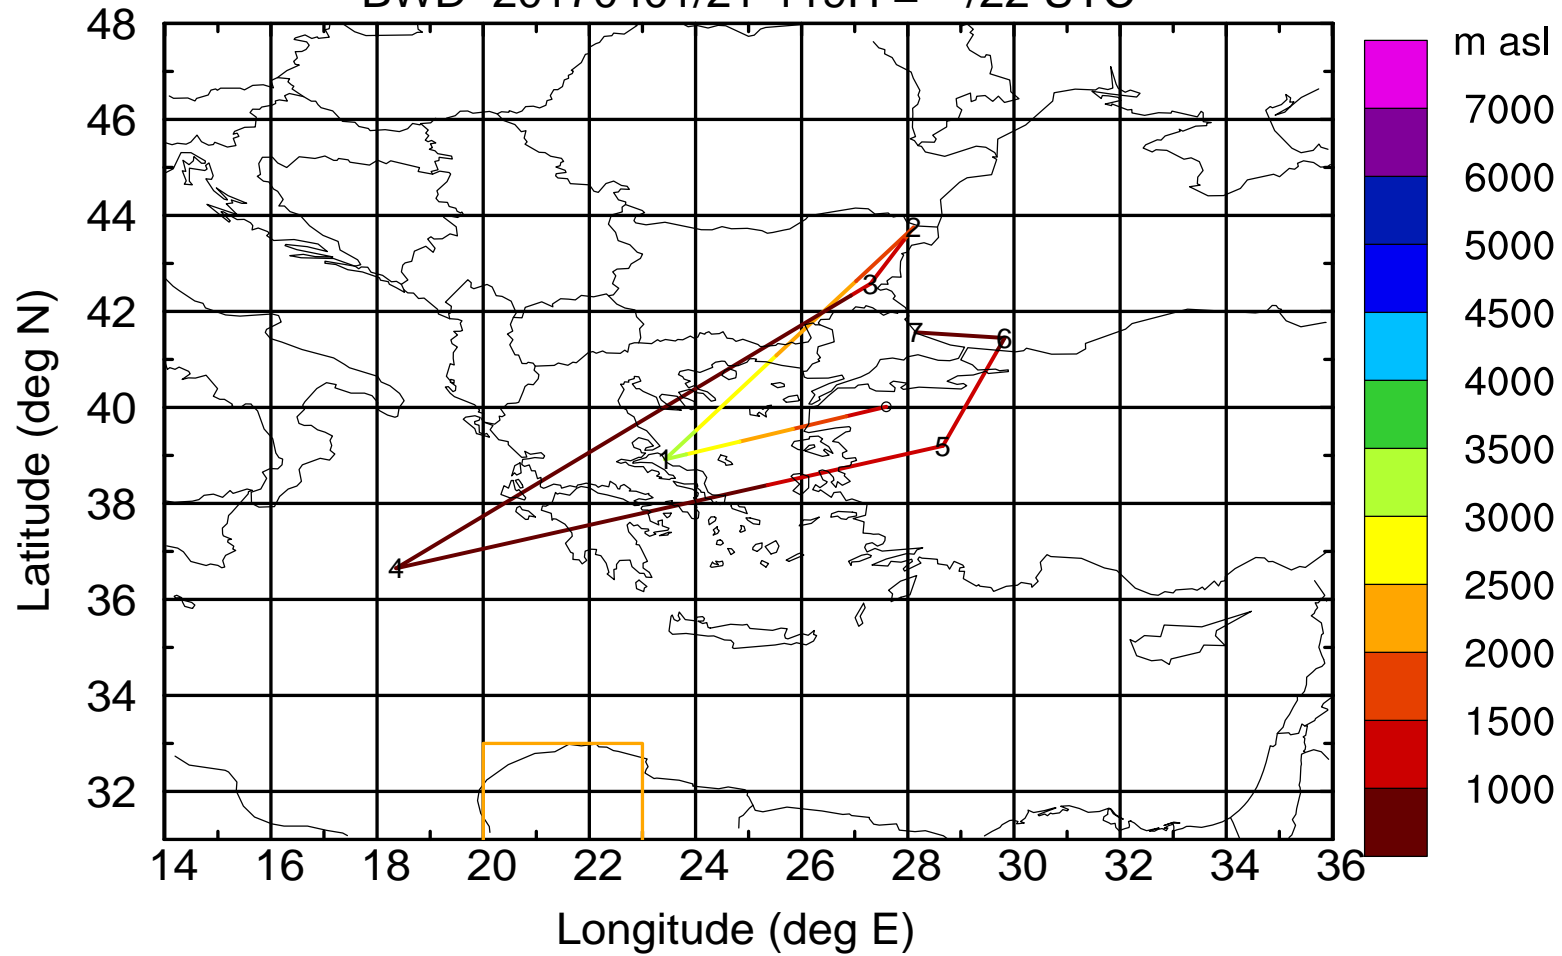

Paphos ground station 20170401

BWD 20170401/21-119H = **/22 UTC