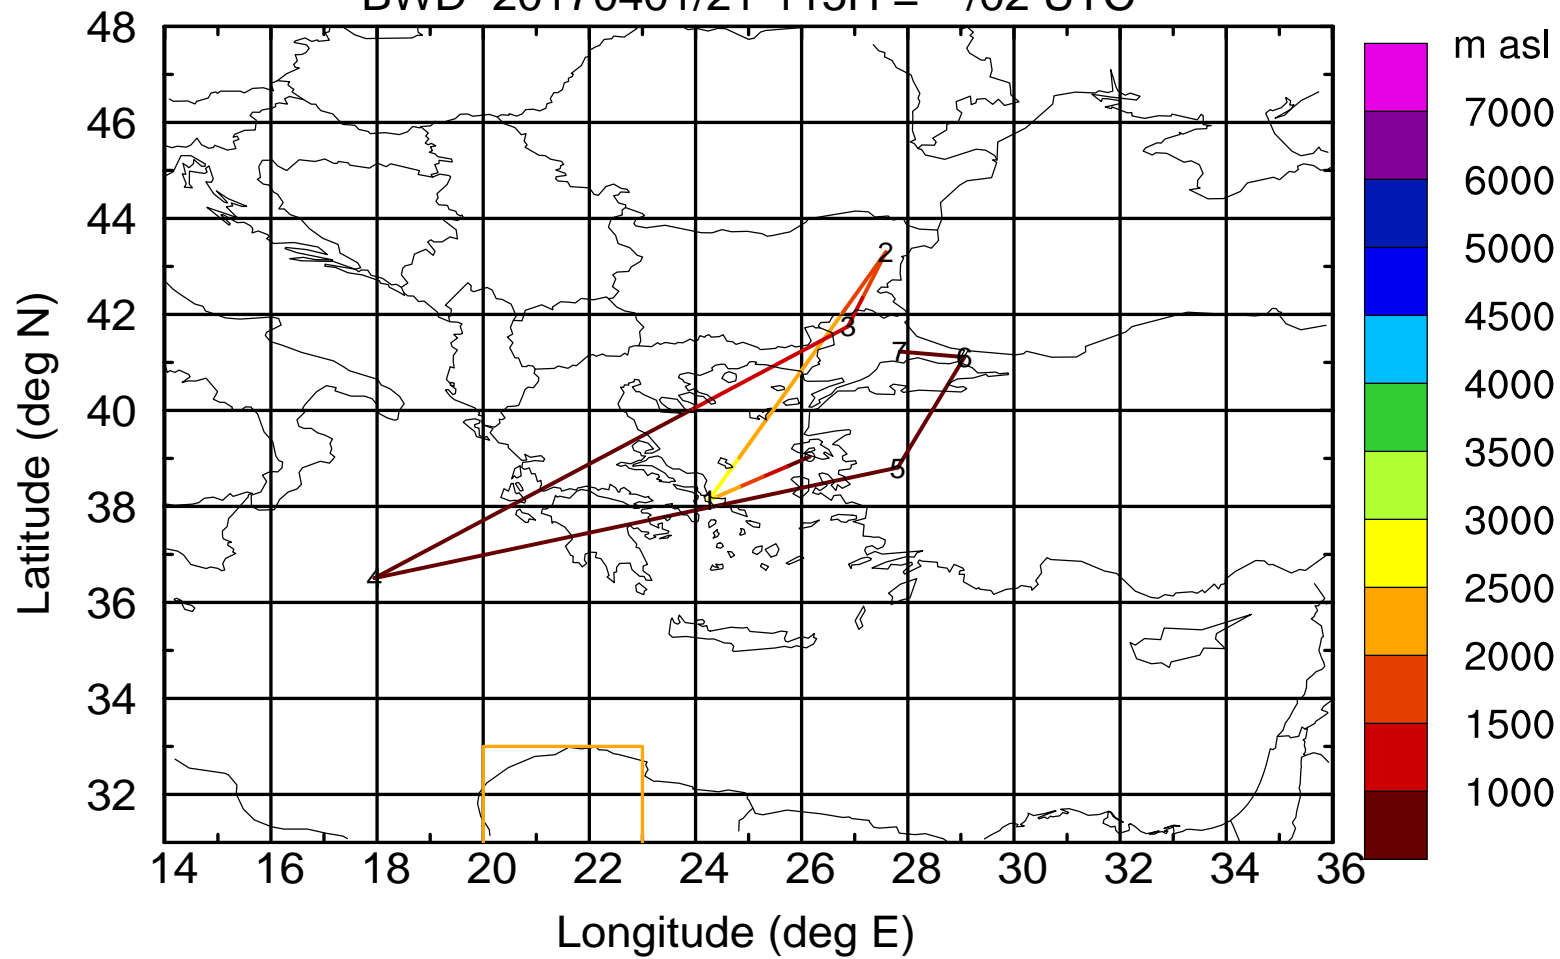

Paphos ground station 20170401

BWD 20170401/21-115H = **/02 UTC