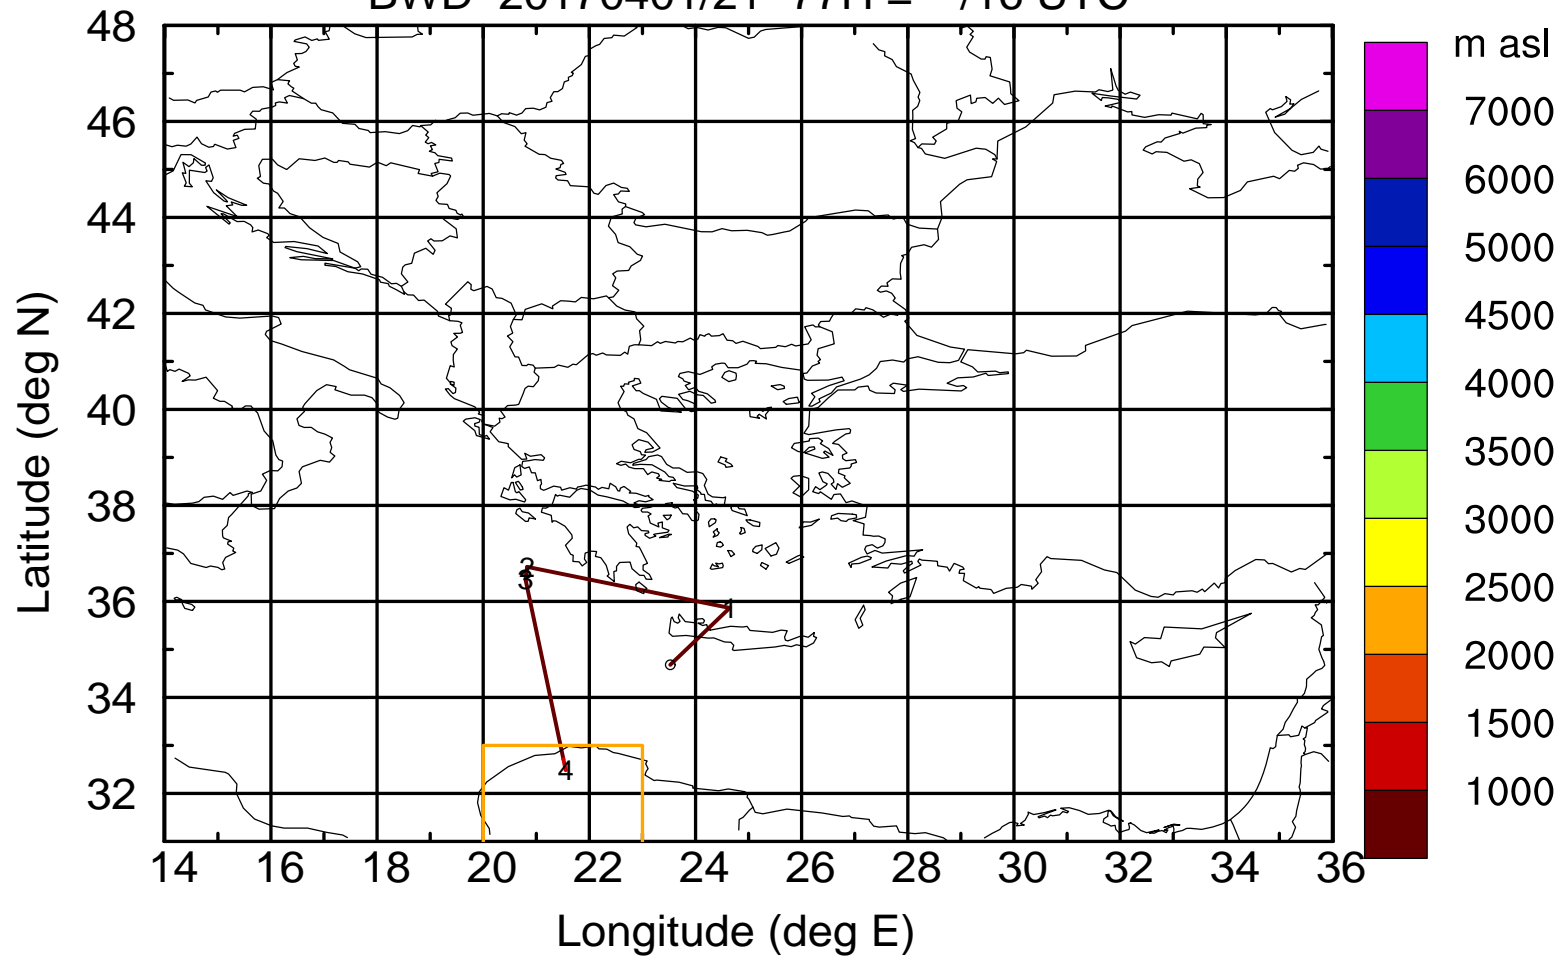

Paphos ground station 20170401

BWD 20170401/21 -77H = **/16 UTC