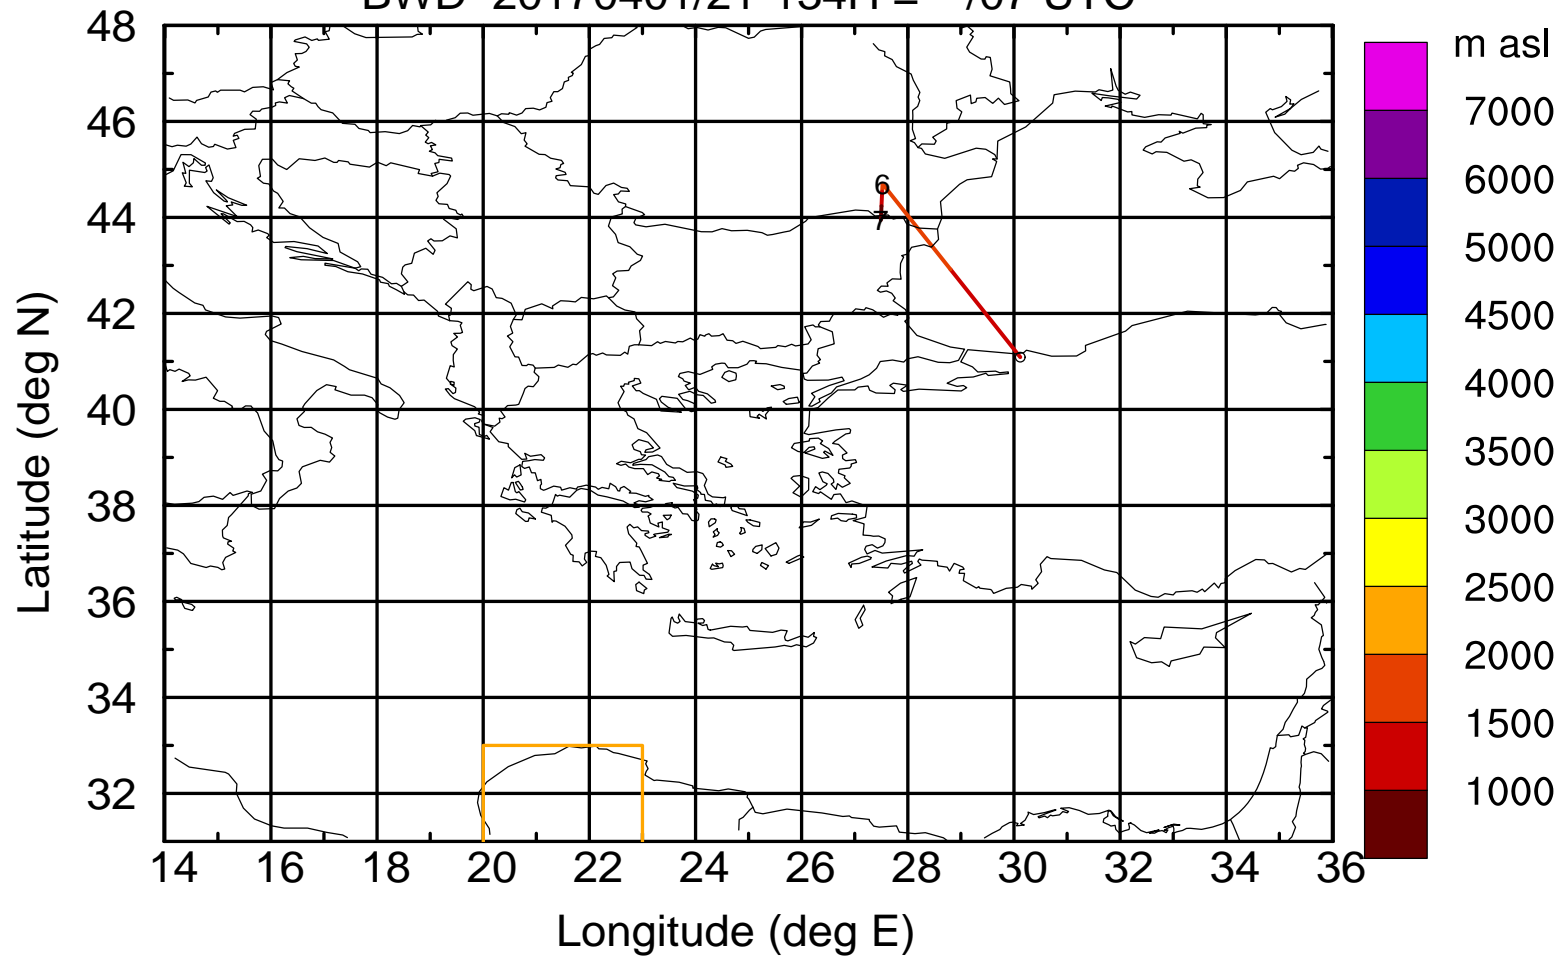

Paphos ground station 20170401

BWD 20170401/21-134H = **/07 UTC