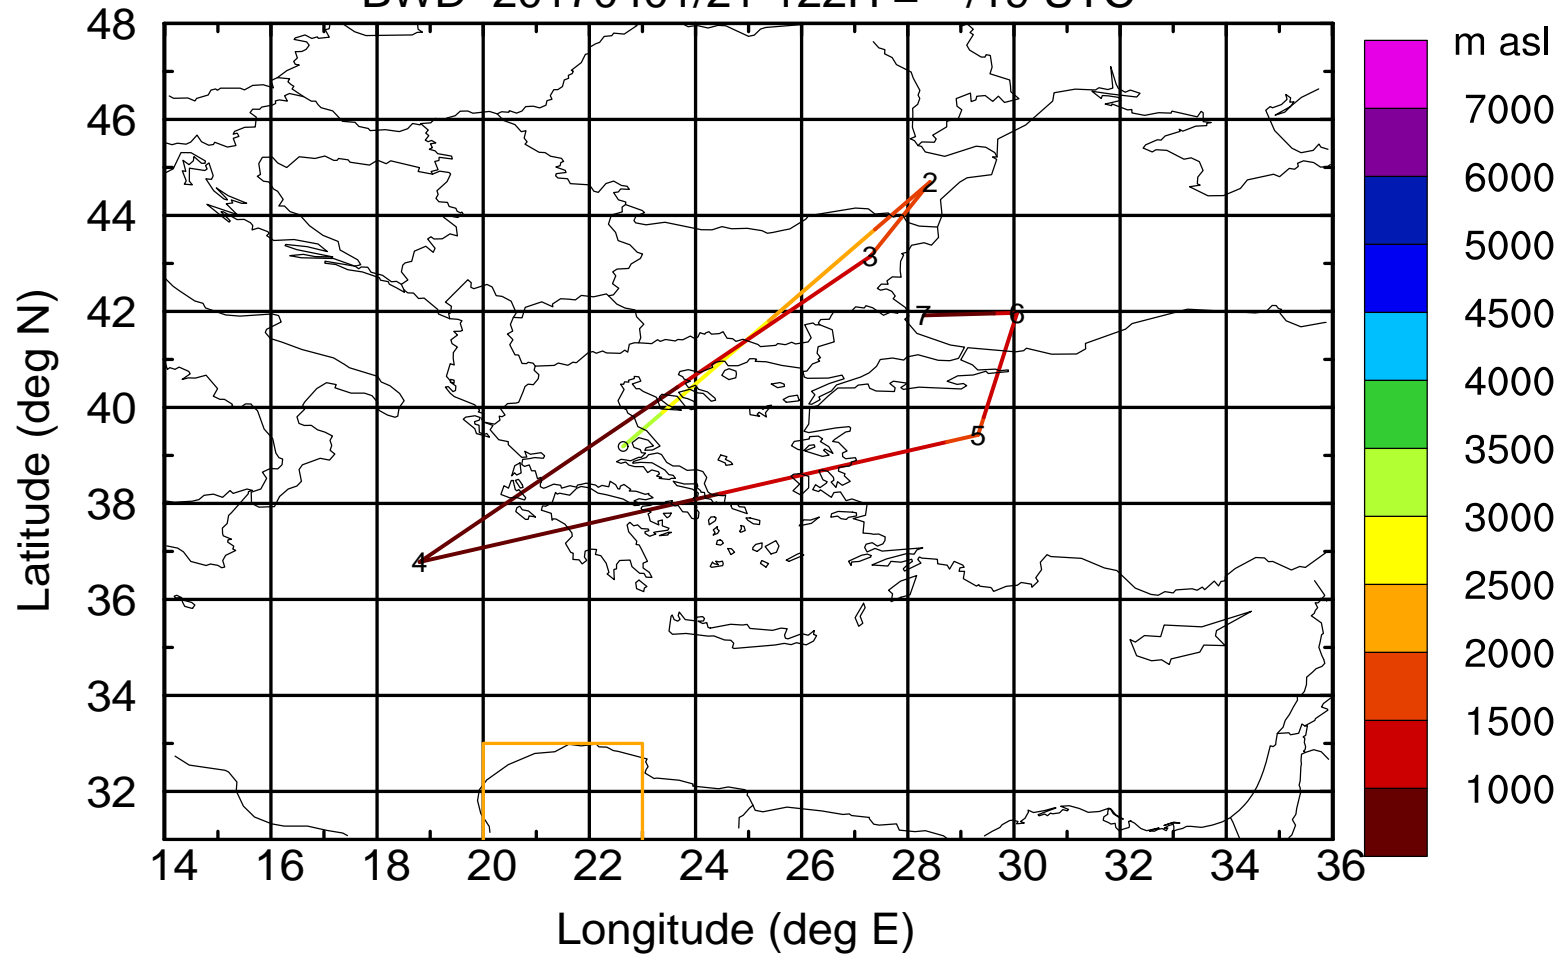

Paphos ground station 20170401

BWD 20170401/21-122H = **/19 UTC