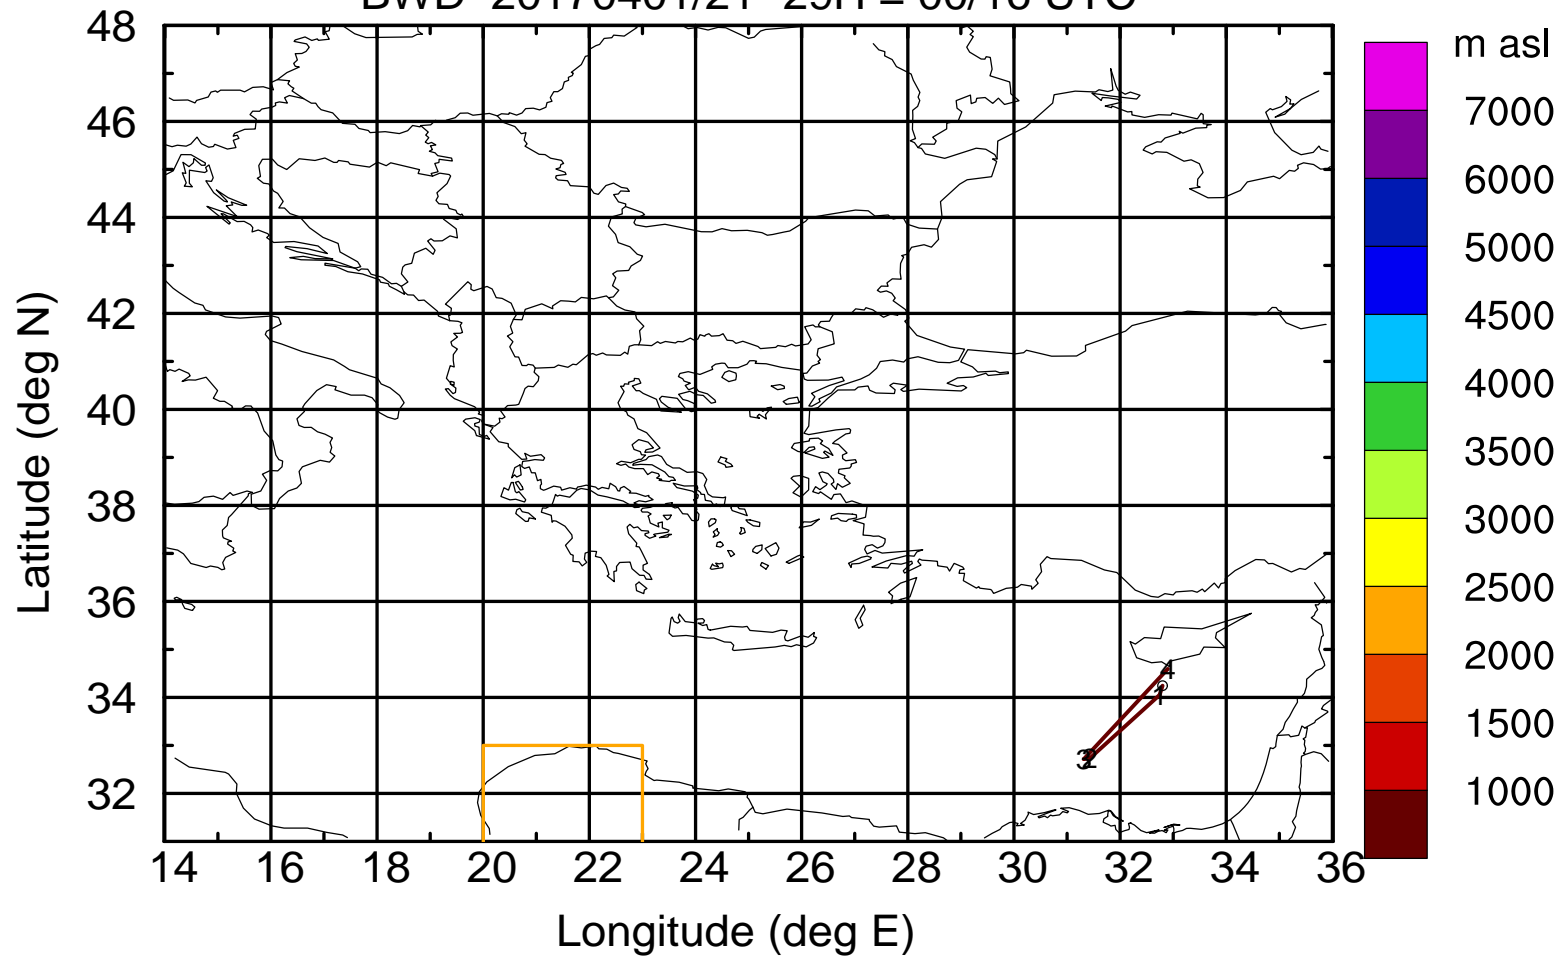

Paphos ground station 20170401

BWD 20170401/21 -29H = 00/16 UTC