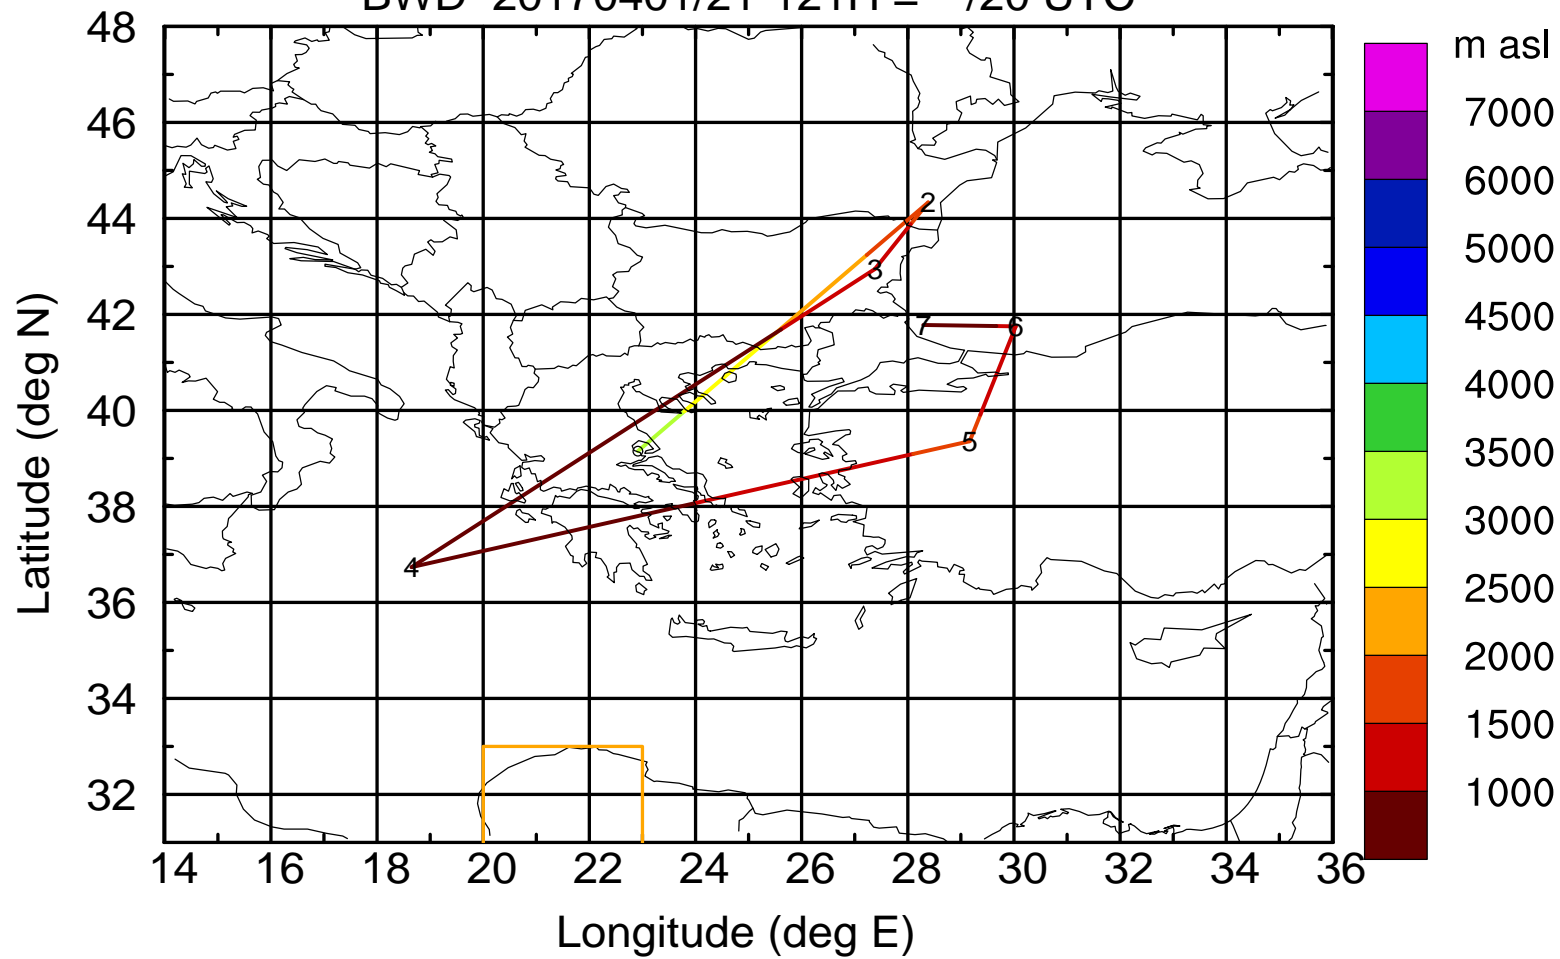

Paphos ground station 20170401

BWD 20170401/21-119H = \*\*/22 UTC

Paphos ground station 20170401

BWD 20170401/21-120H = \*\*/21 UTC

Paphos ground station 20170401

BWD 20170401/21-121H = \*\*/20 UTC

Paphos ground station 20170401