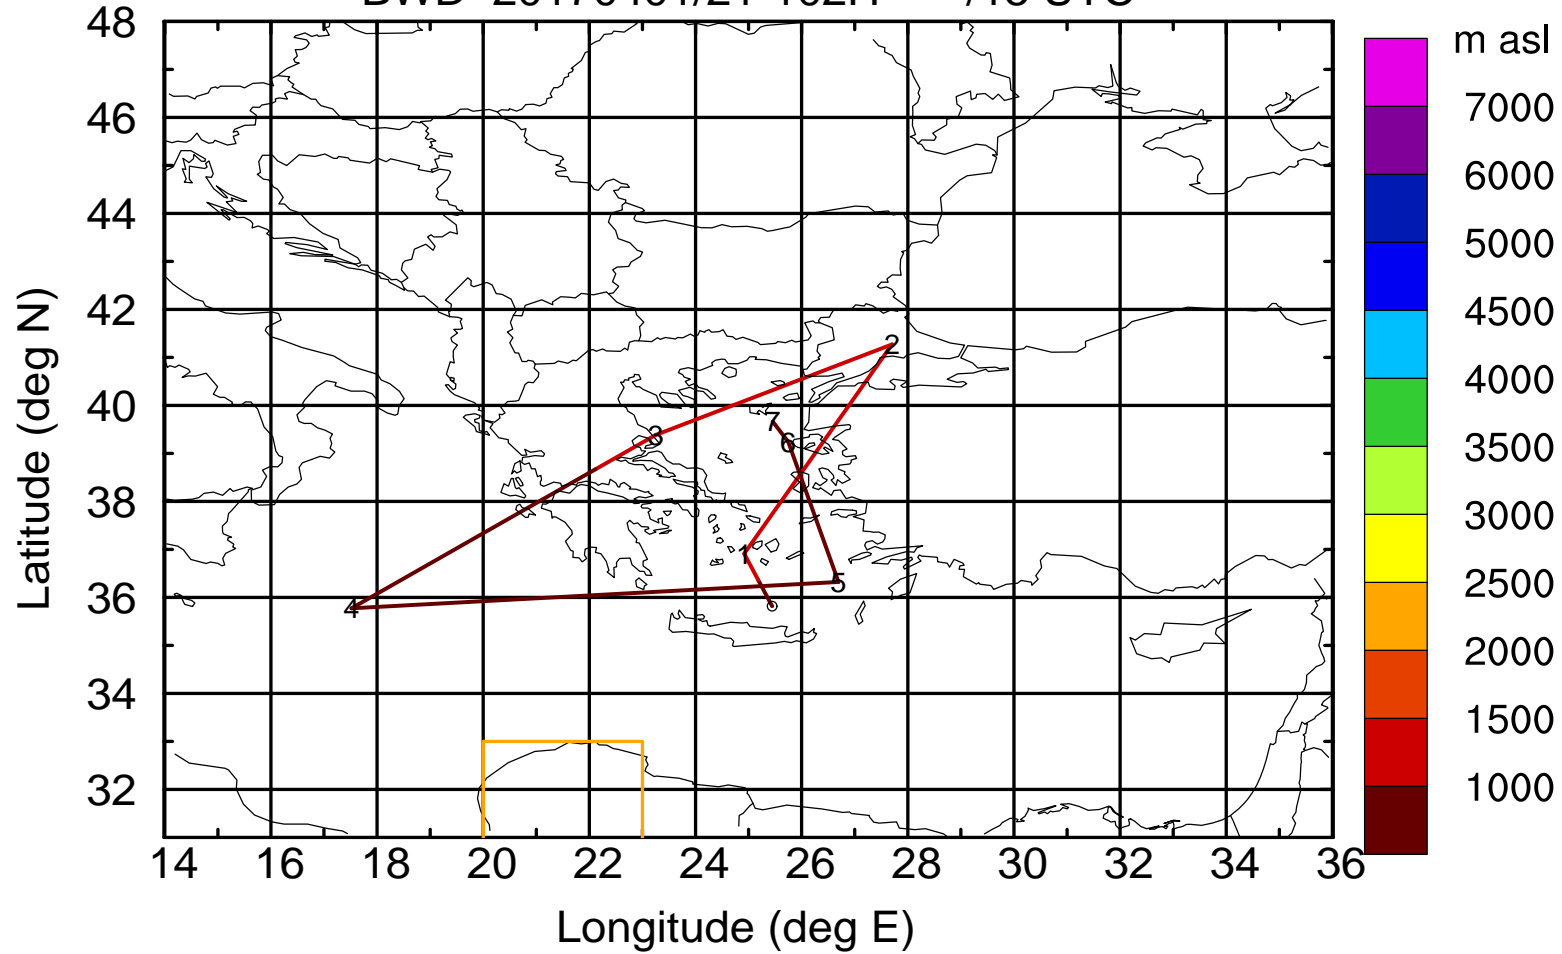

Paphos ground station 20170401

BWD 20170401/21-102H = **/15 UTC