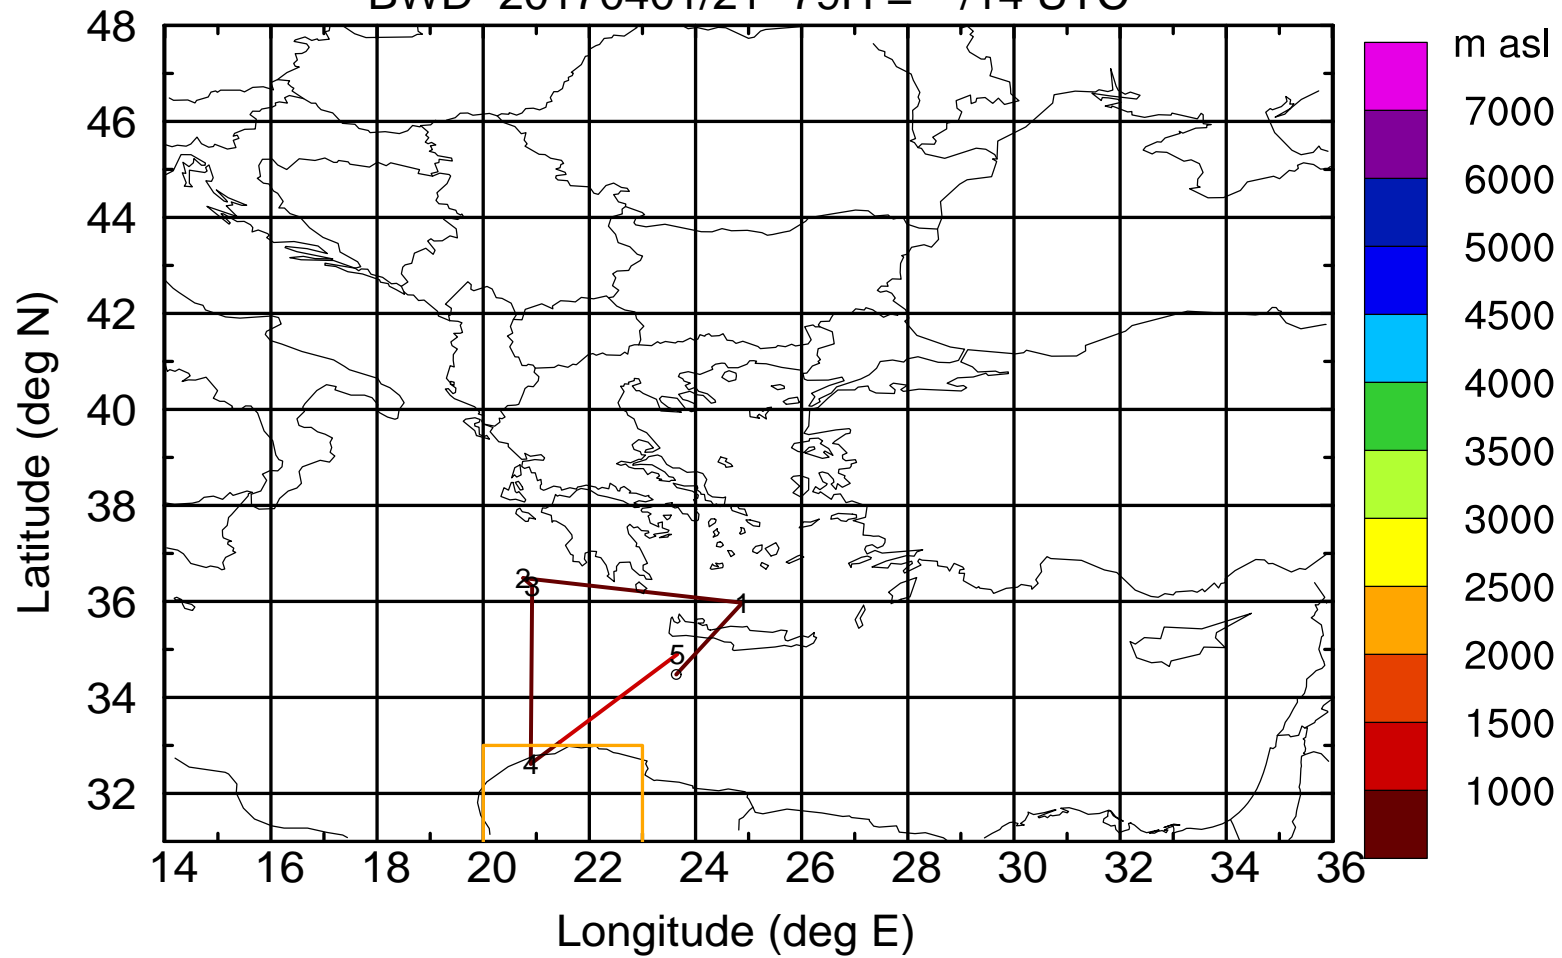

Paphos ground station 20170401

BWD 20170401/21 -77H = \*\*/16 UTC

Paphos ground station 20170401

BWD 20170401/21 -78H = \*\*/15 UTC

Paphos ground station 20170401

BWD 20170401/21 -79H = \*\*/14 UTC

Paphos ground station 20170401