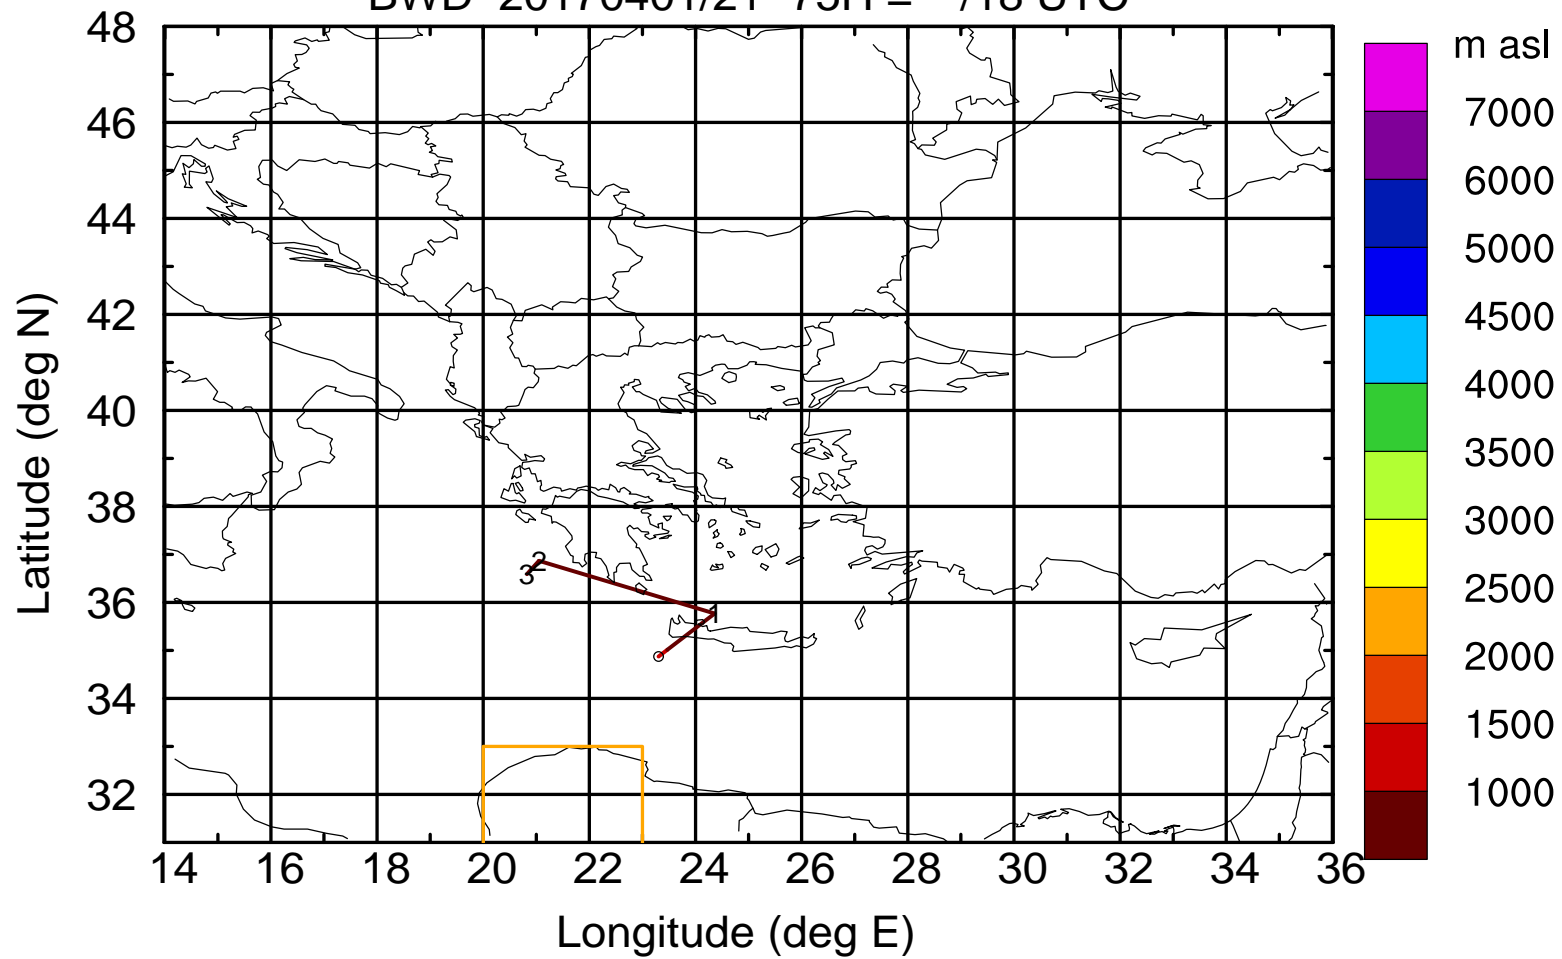

BWD 20170401/21 -73H = \*\*/20 UTC

Paphos ground station 20170401

BWD 20170401/21 -74H = \*\*/19 UTC

Paphos ground station 20170401

BWD 20170401/21 -75H = \*\*/18 UTC

Paphos ground station 20170401

BWD 20170401/21 -76H = \*\*/17 UTC