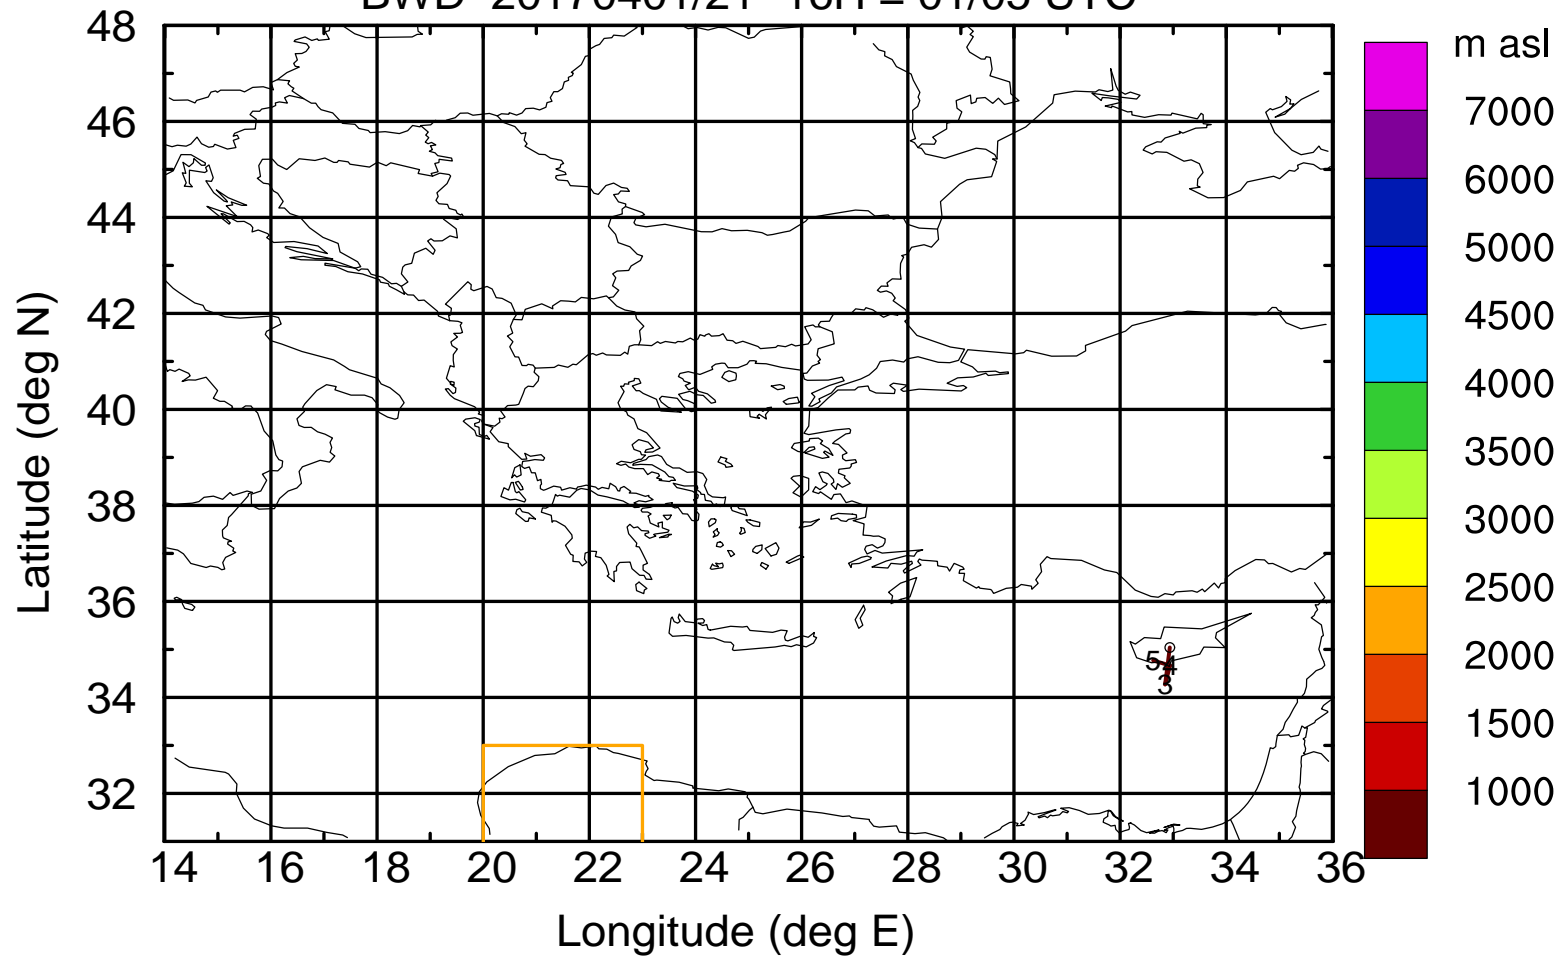

Paphos ground station 20170401

BWD 20170401/21 -14H = 01/07 UTC

Paphos ground station 20170401

BWD 20170401/21 -15H = 01/06 UTC

Paphos ground station 20170401

BWD 20170401/21 -16H = 01/05 UTC

Paphos ground station 20170401