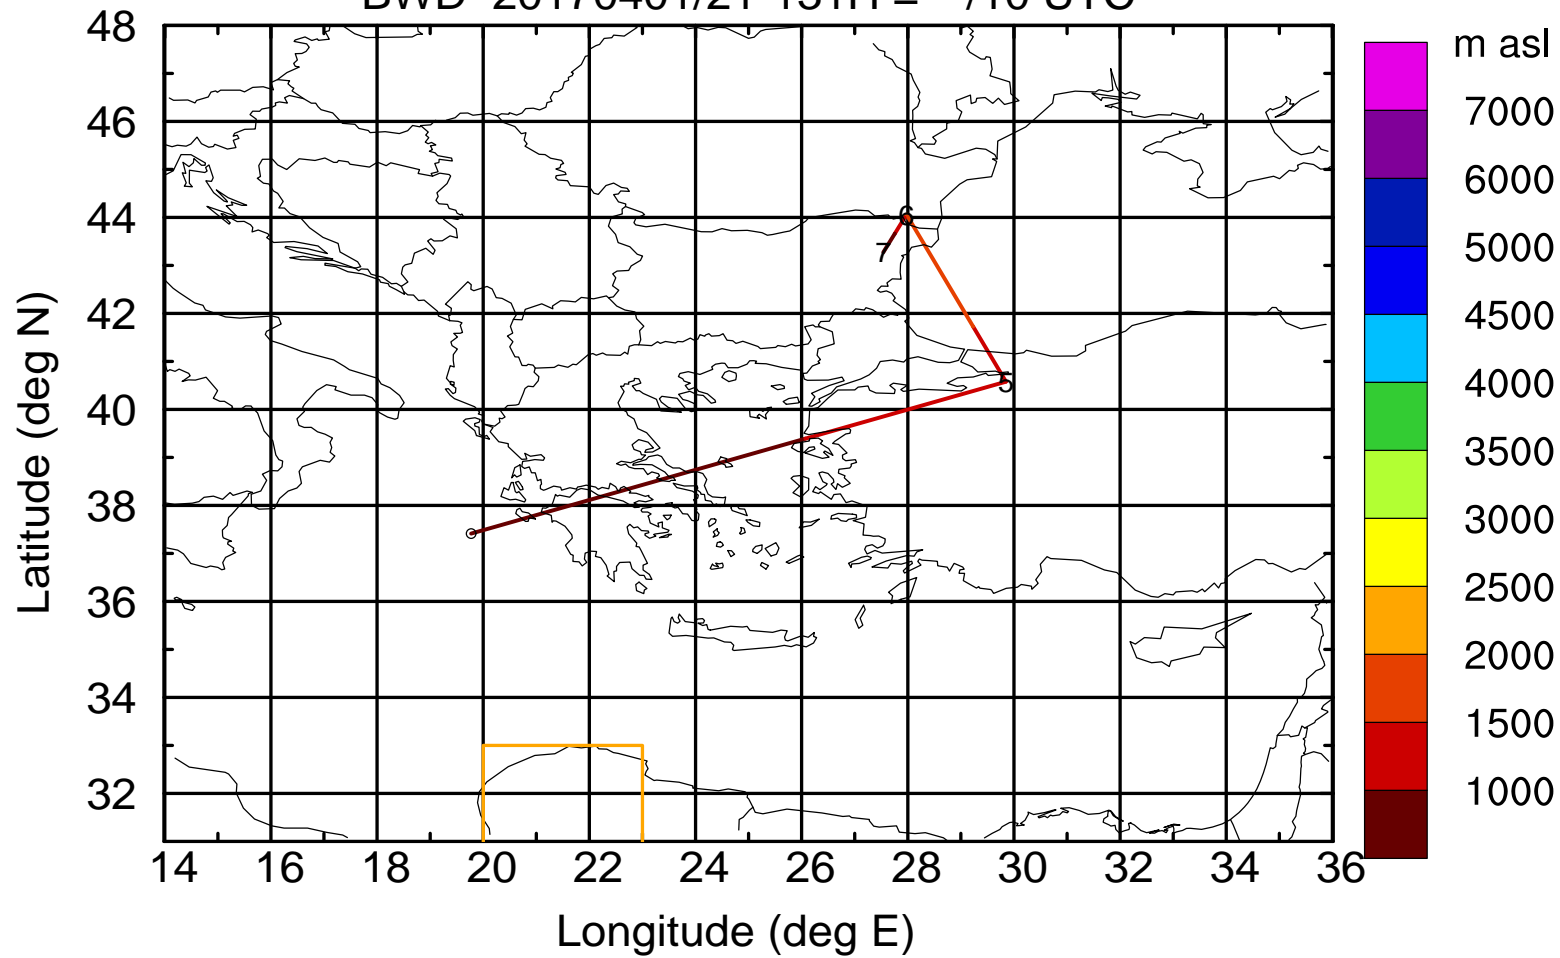

BWD 20170401/21-129H = \*\*/12 UTC

Paphos ground station 20170401

BWD 20170401/21-130H = \*\*/11 UTC

Paphos ground station 20170401

BWD 20170401/21-131H = \*\*/10 UTC

Paphos ground station 20170401

BWD 20170401/21-132H = \*\*/09 UTC