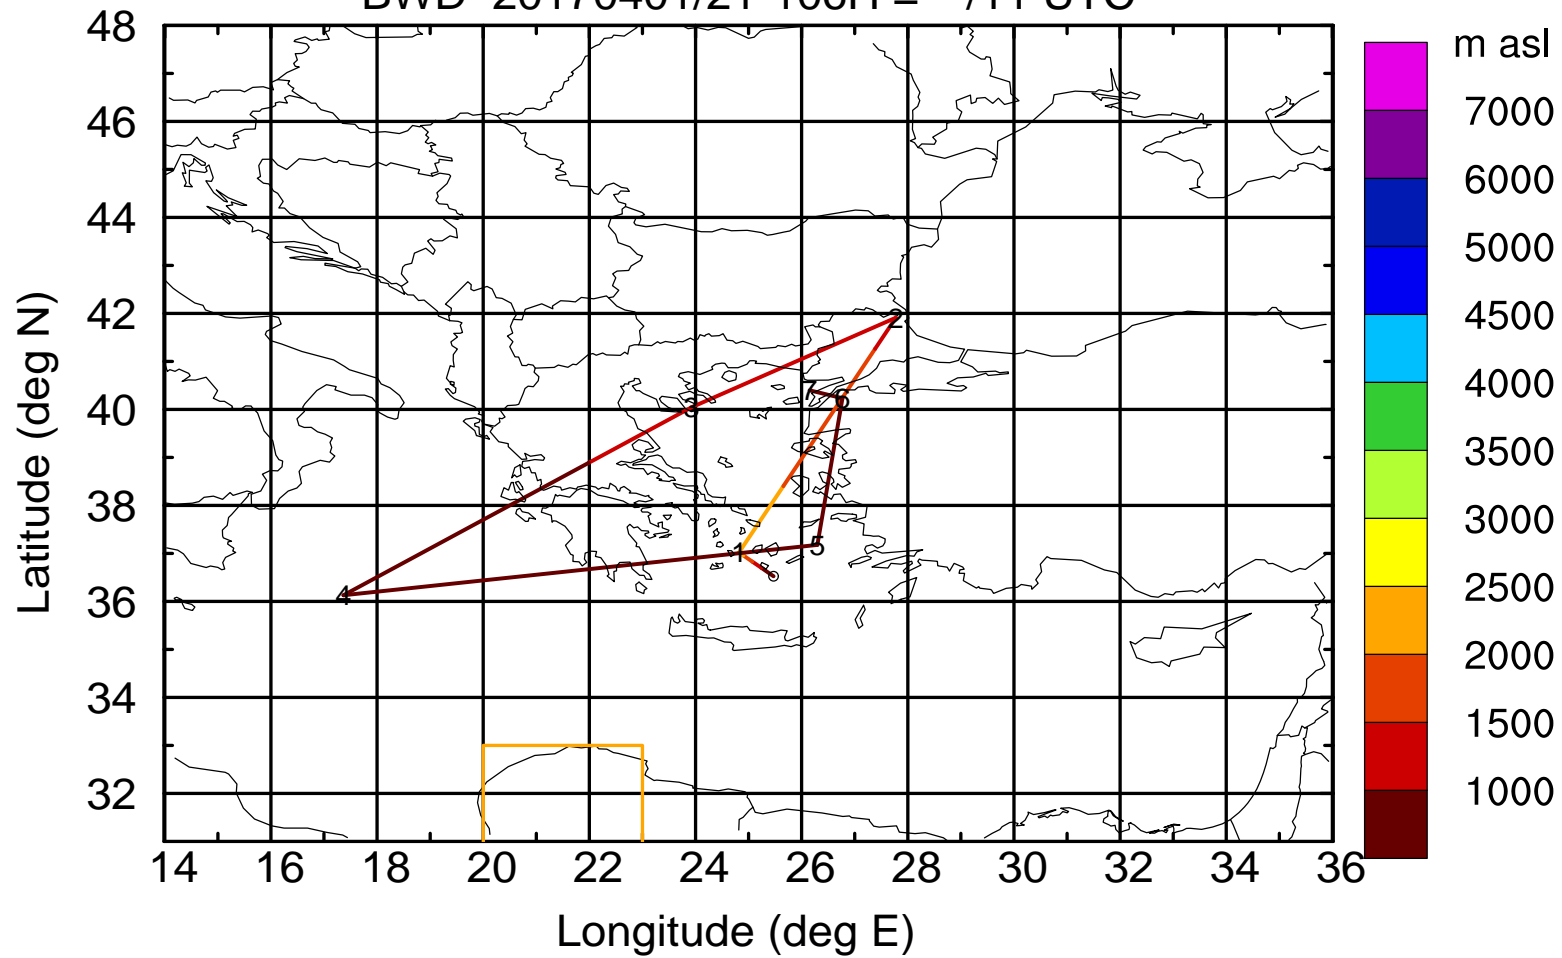

Paphos ground station 20170401

BWD 20170401/21-106H = **/11 UTC