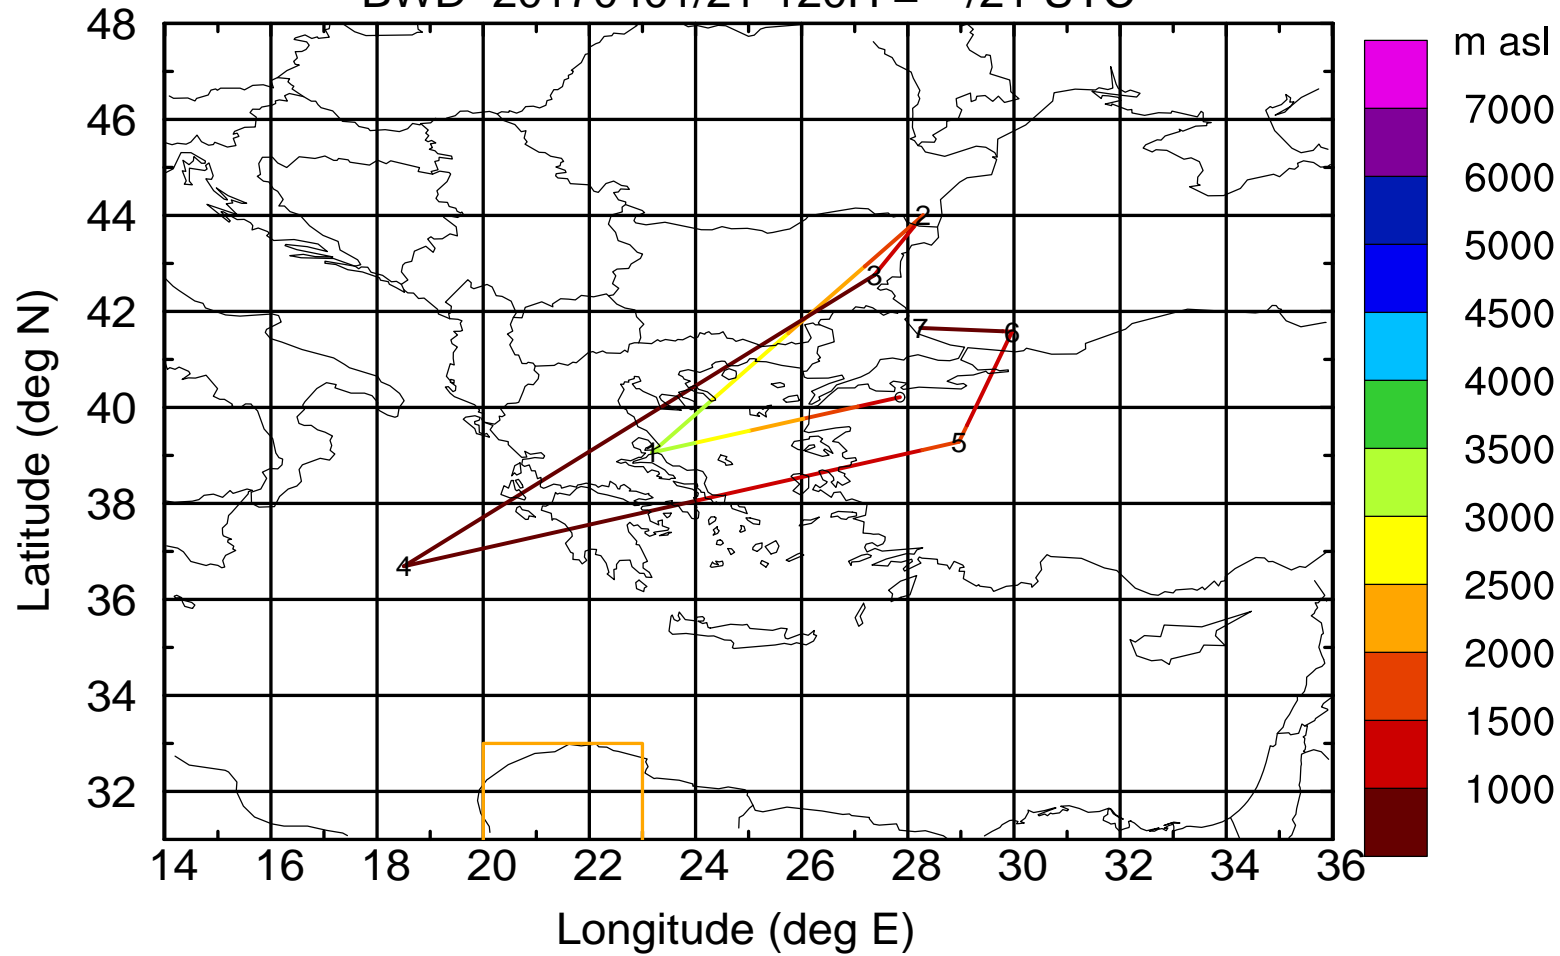

Paphos ground station 20170401

BWD 20170401/21-120H = **/21 UTC