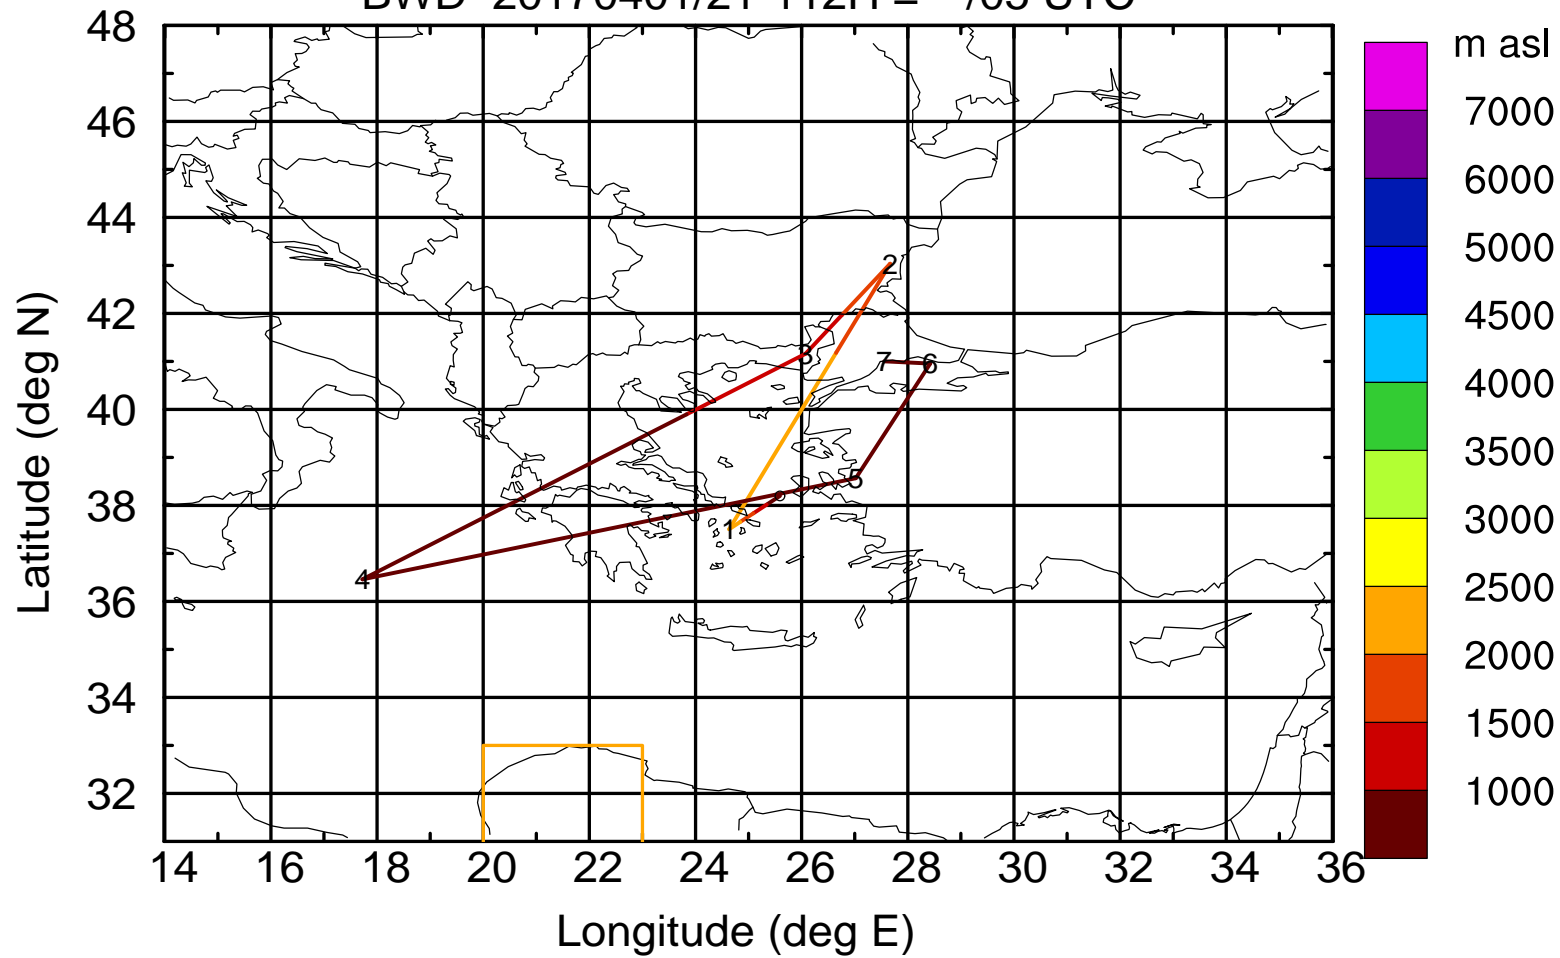

Paphos ground station 20170401

BWD 20170401/21-112H = **/05 UTC