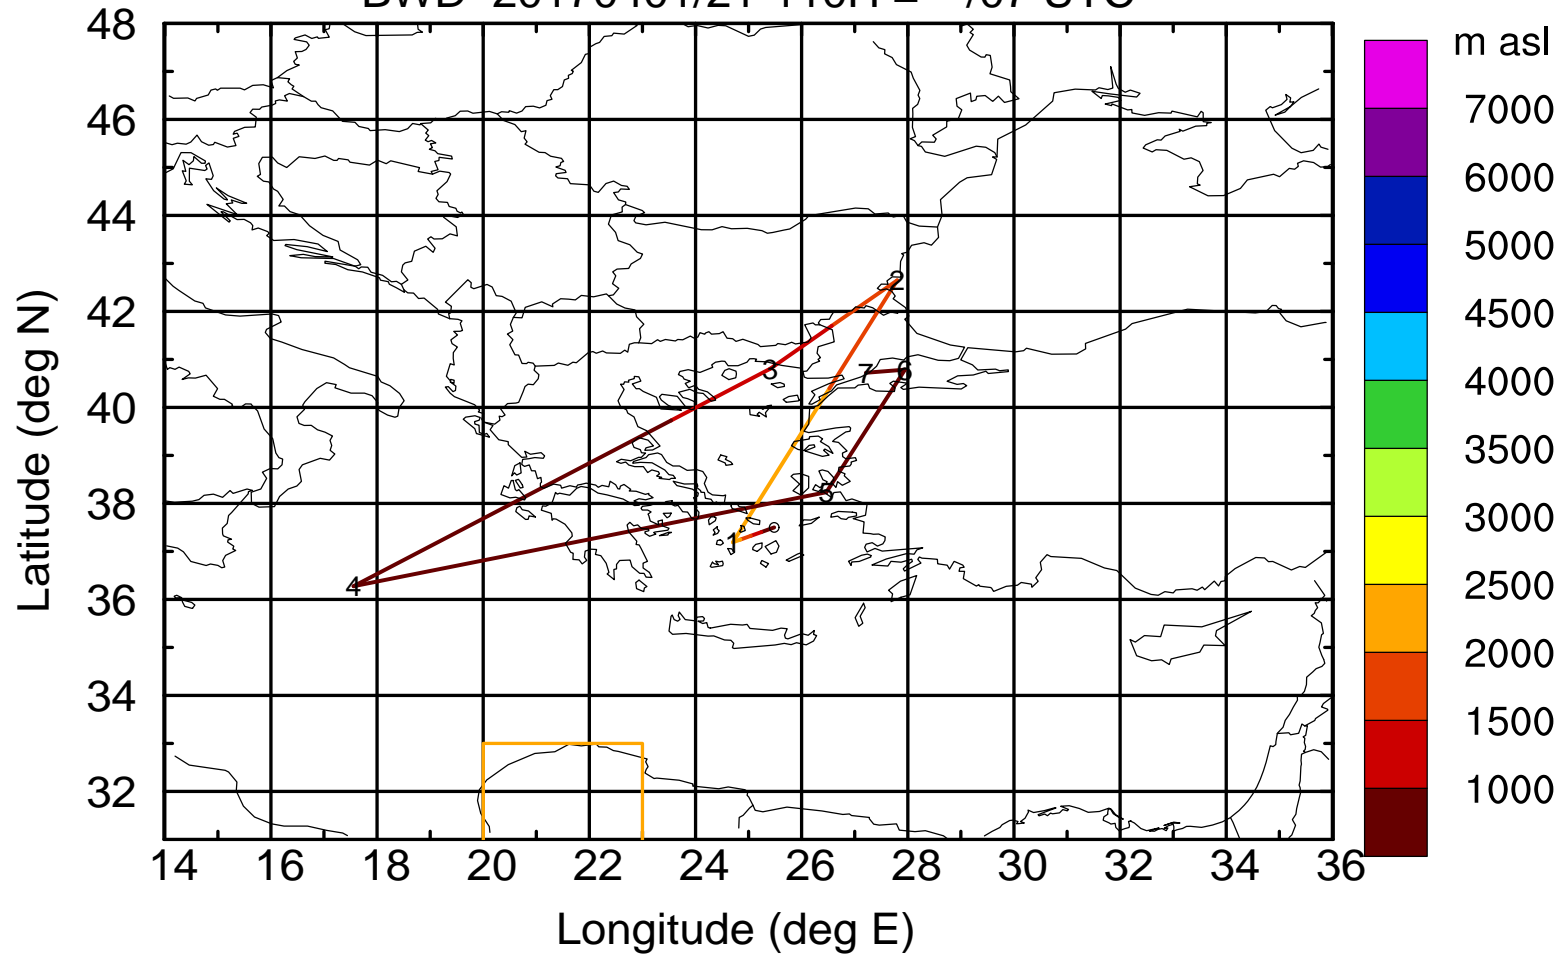

Paphos ground station 20170401

BWD 20170401/21-110H = **/07 UTC