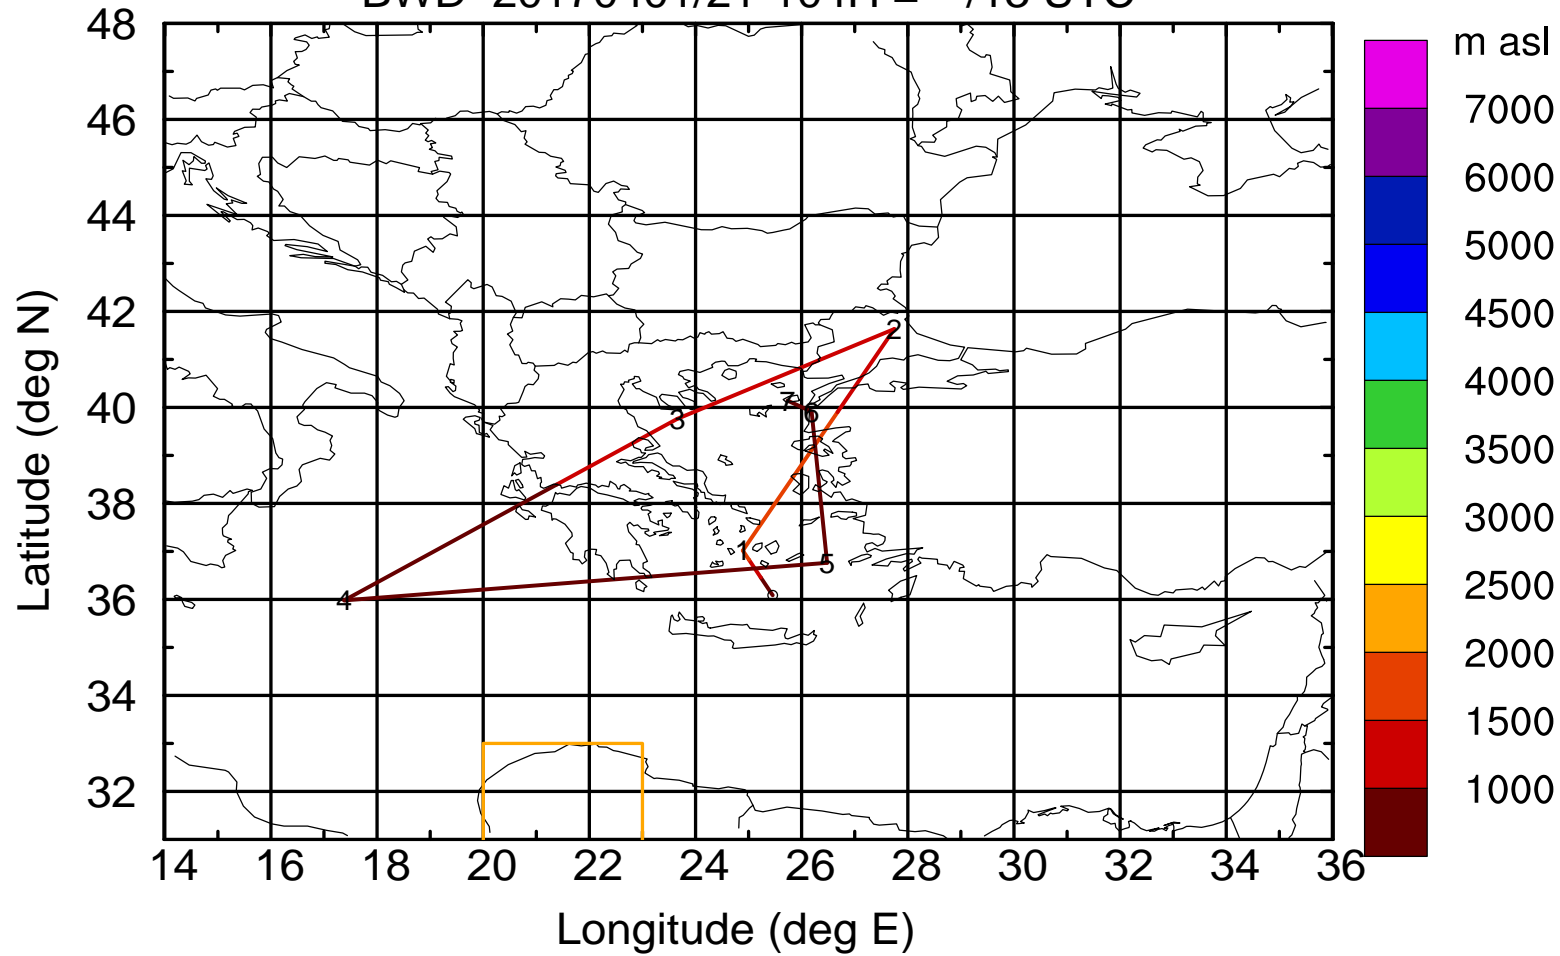

Paphos ground station 20170401

BWD 20170401/21-102H = **/15 UTC

Paphos ground station 20170401

BWD 20170401/21-103H = **/14 UTC

Paphos ground station 20170401

BWD 20170401/21-104H = **/13 UTC

Paphos ground station 20170401