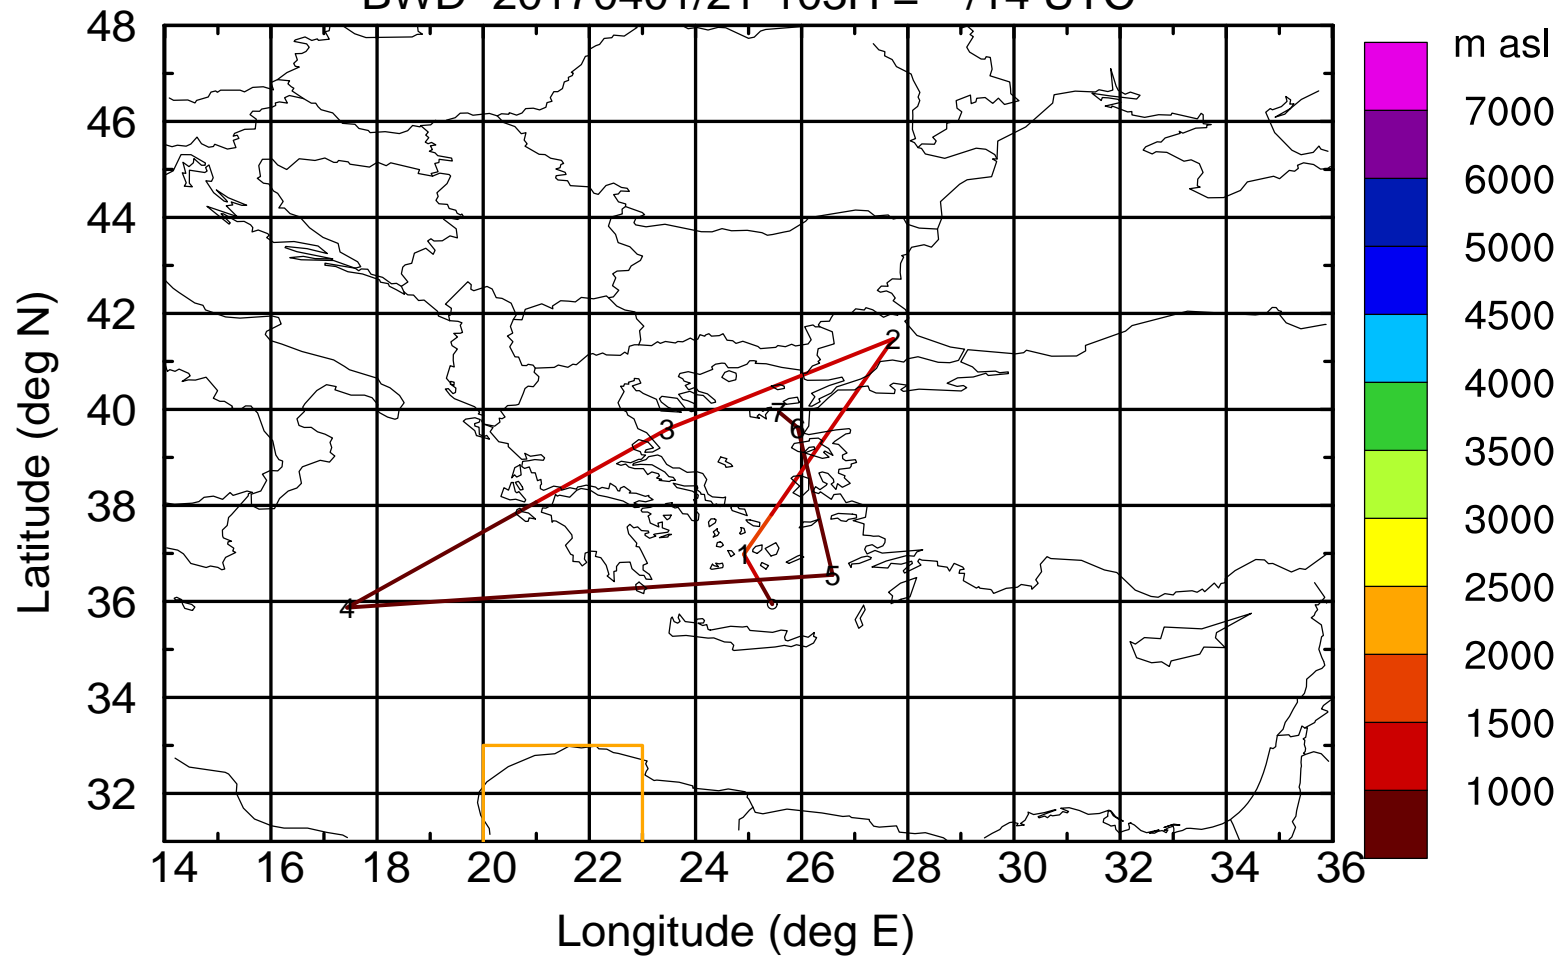

Paphos ground station 20170401

BWD 20170401/21-103H = **/14 UTC