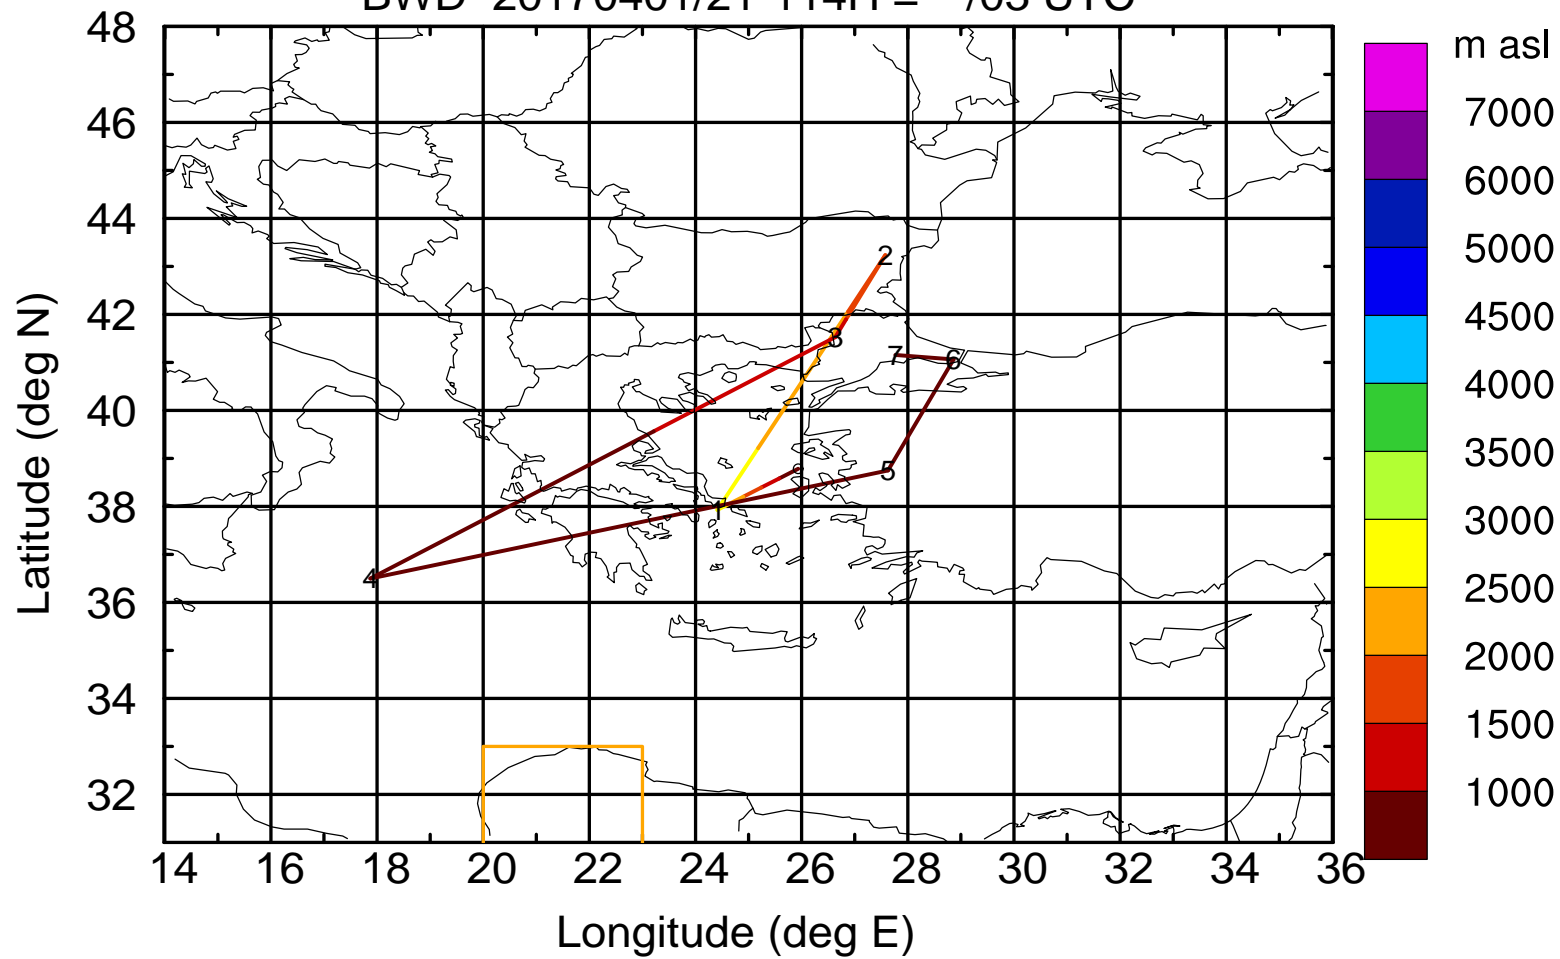

BWD 20170401/21-112H = **/05 UTC

Paphos ground station 20170401

BWD 20170401/21-113H = **/04 UTC

Paphos ground station 20170401

BWD 20170401/21-114H = **/03 UTC

Paphos ground station 20170401

BWD 20170401/21-115H = **/02 UTC