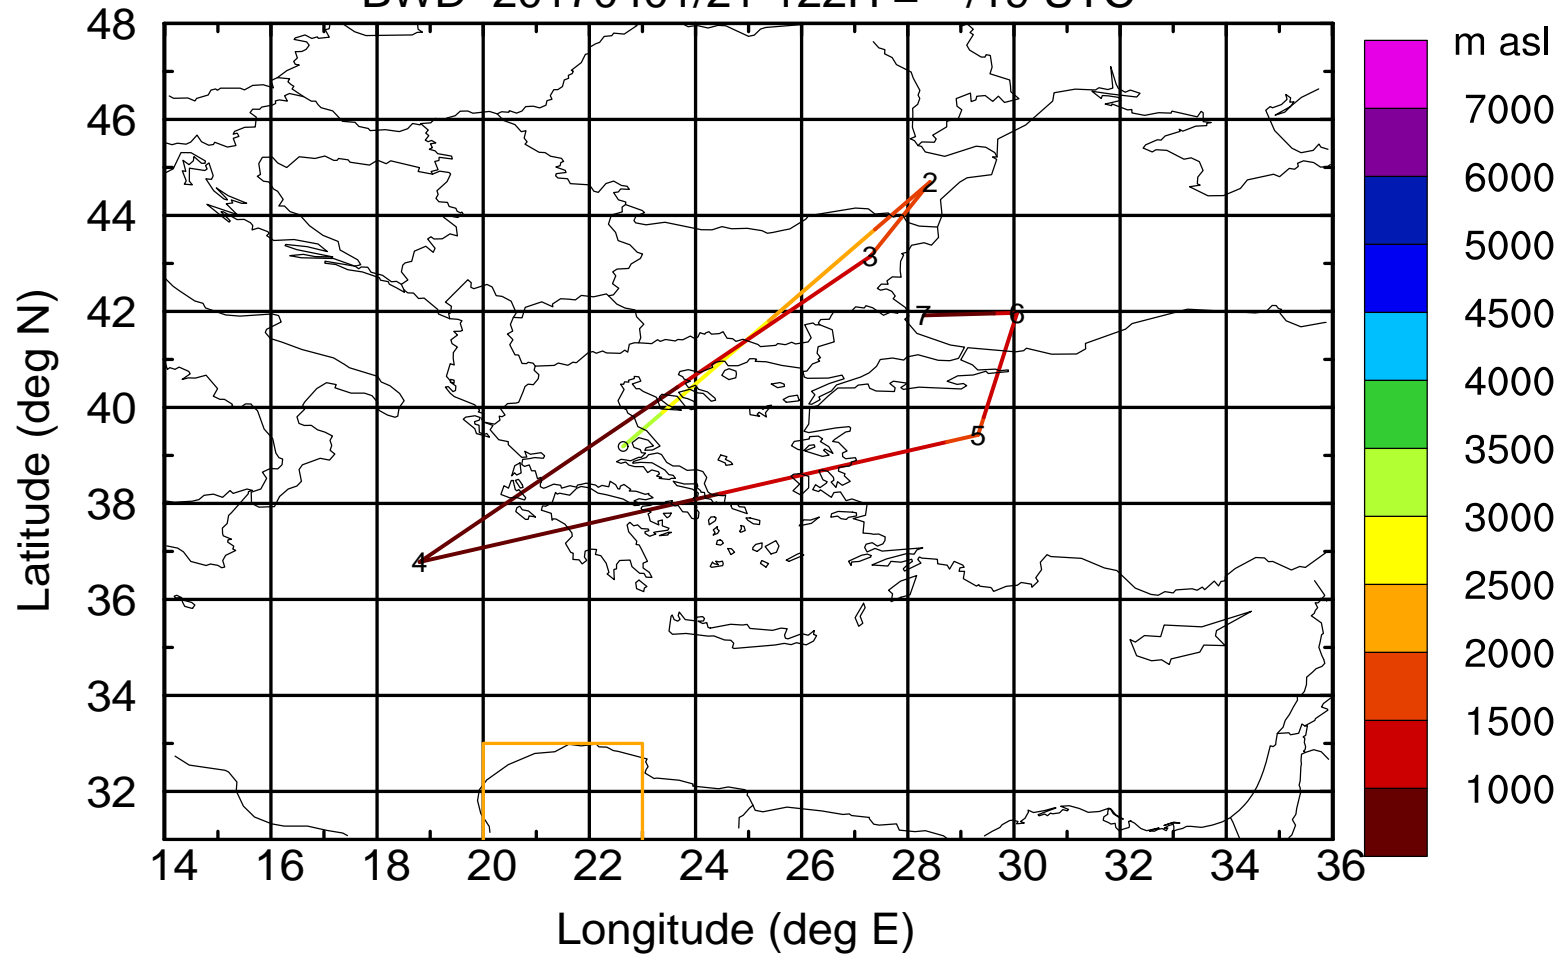

BWD 20170401/21-119H = **/22 UTC

Paphos ground station 20170401

BWD 20170401/21-120H = **/21 UTC

Paphos ground station 20170401

BWD 20170401/21-121H = **/20 UTC

Paphos ground station 20170401

BWD 20170401/21-122H = **/19 UTC