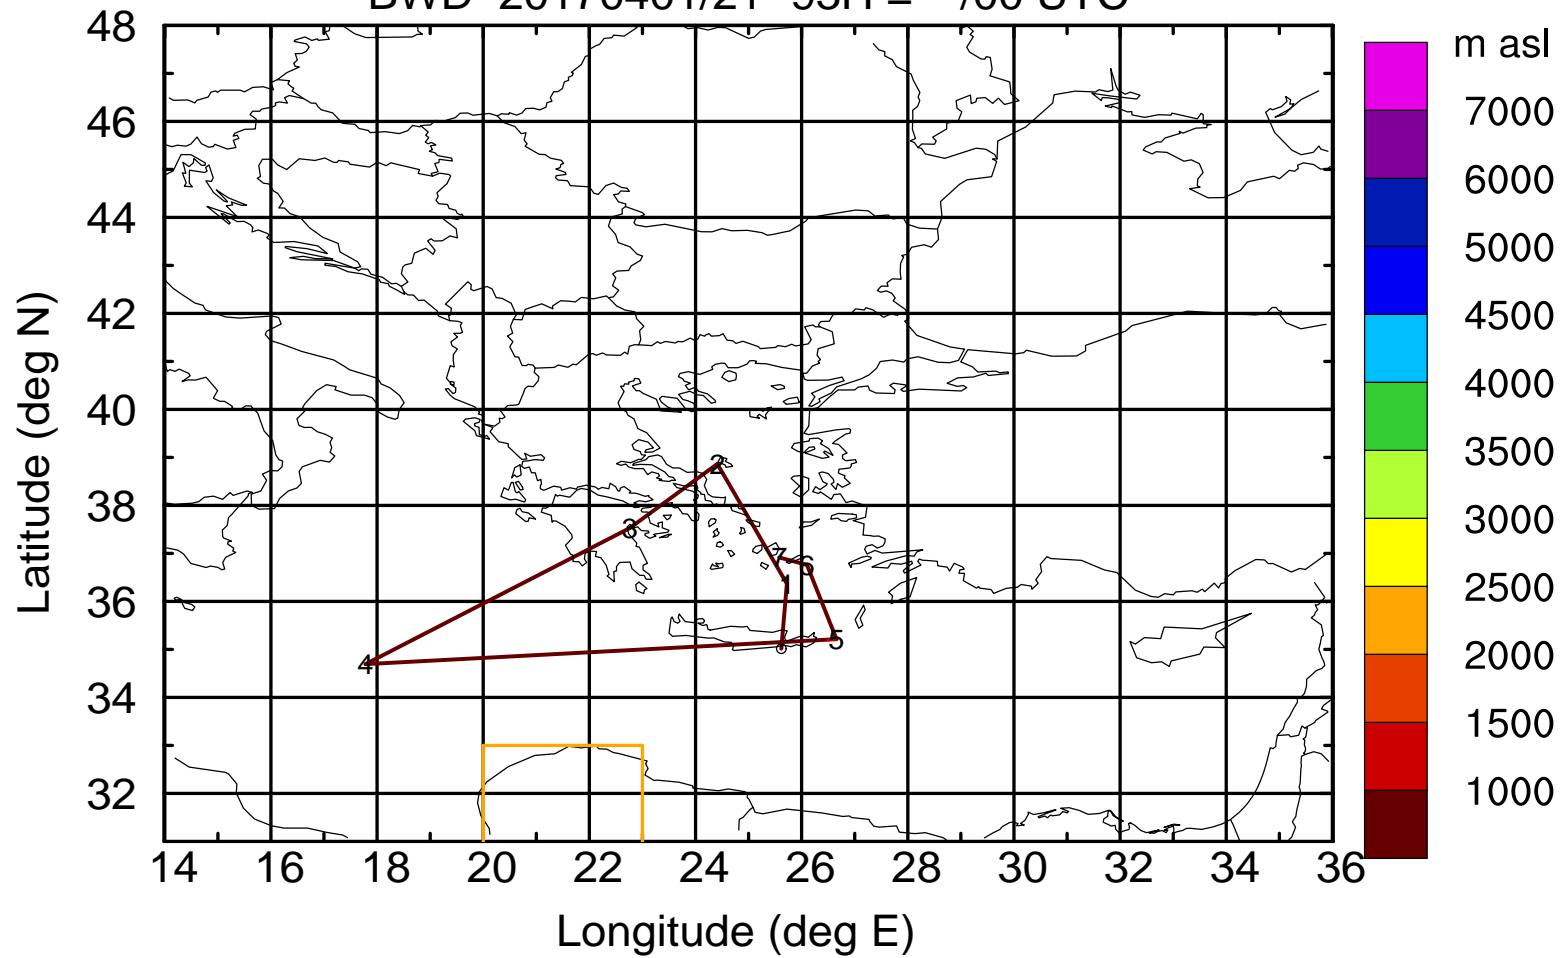

BWD 20170401/21 -91H = **/02 UTC

Paphos ground station 20170401

BWD 20170401/21 -92H = **/01 UTC

Paphos ground station 20170401

BWD 20170401/21 -93H = **/00 UTC

Paphos ground station 20170401

BWD 20170401/21 -94H = **/23 UTC