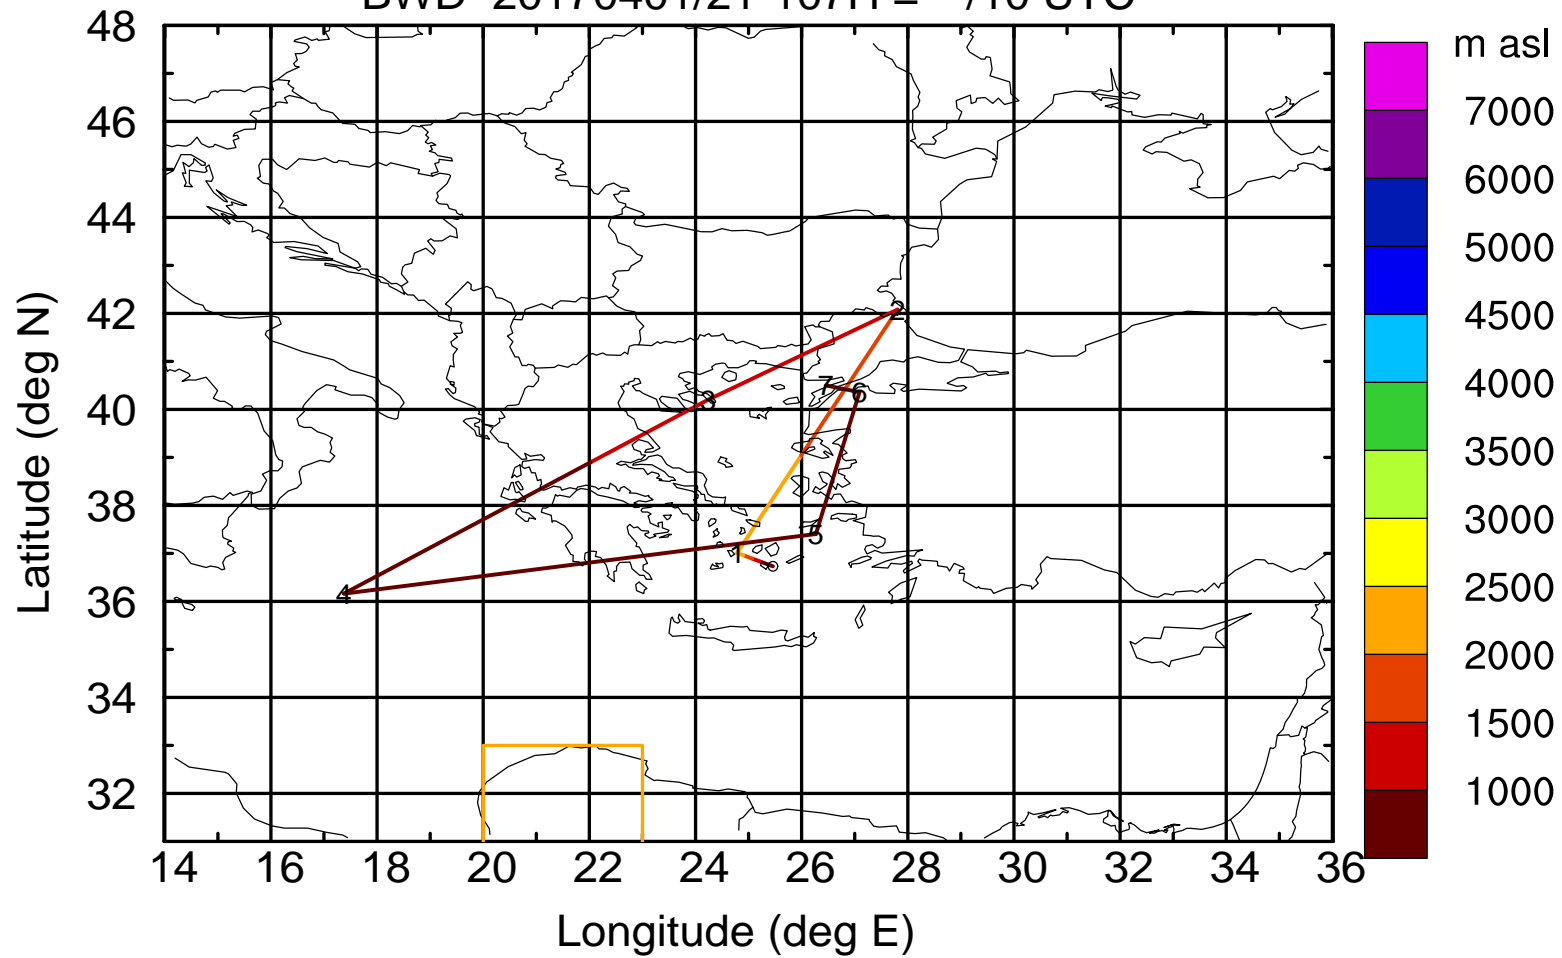

BWD 20170401/21-105H = **/12 UTC

Paphos ground station 20170401

BWD 20170401/21-106H = **/11 UTC

Paphos ground station 20170401

BWD 20170401/21-107H = **/10 UTC

Paphos ground station 20170401

BWD 20170401/21-108H = **/09 UTC