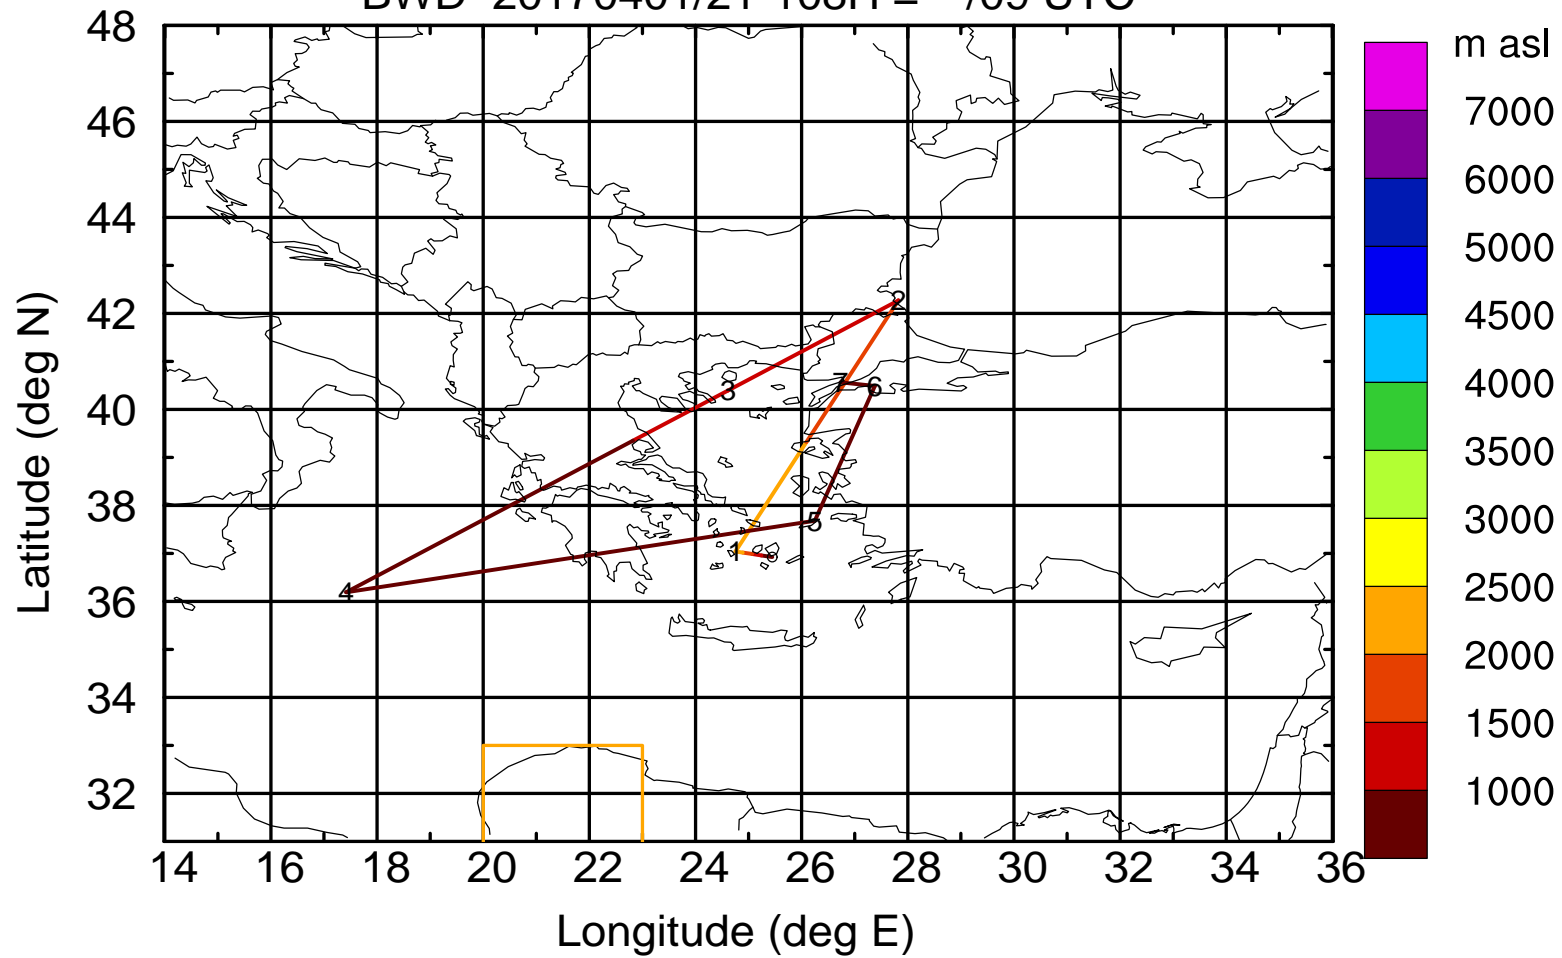

BWD 20170401/21-105H = **/12 UTC

Paphos ground station 20170401

BWD 20170401/21-106H = **/11 UTC

Paphos ground station 20170401

BWD 20170401/21-107H = **/10 UTC

Paphos ground station 20170401

BWD 20170401/21-108H = **/09 UTC