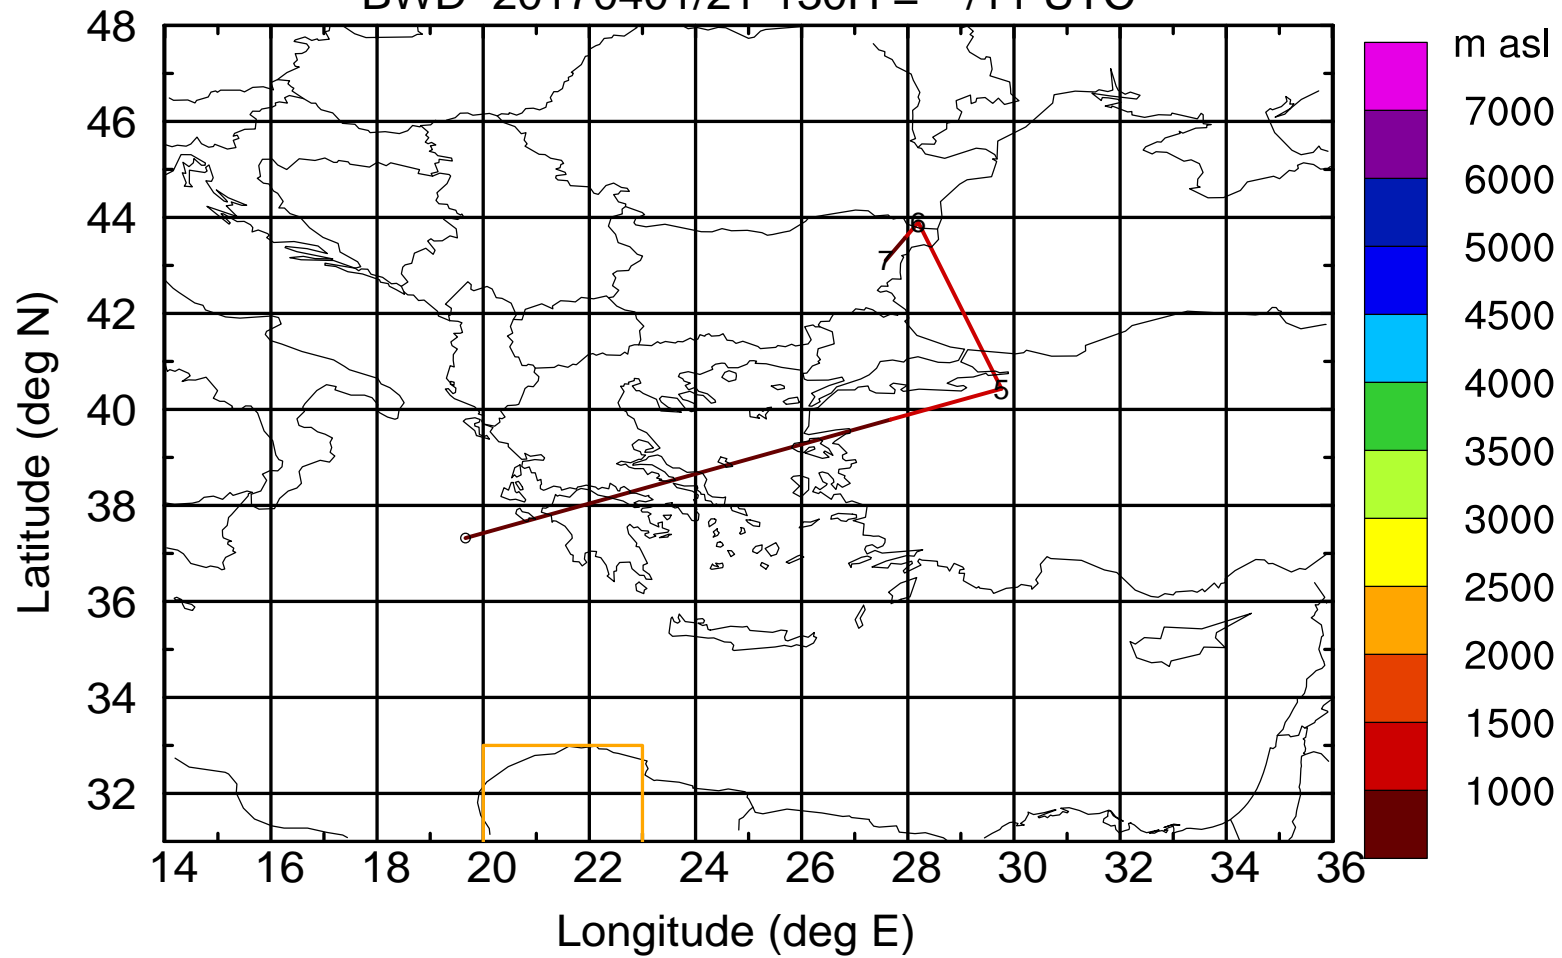

Paphos ground station 20170401

BWD 20170401/21-130H = **/11 UTC