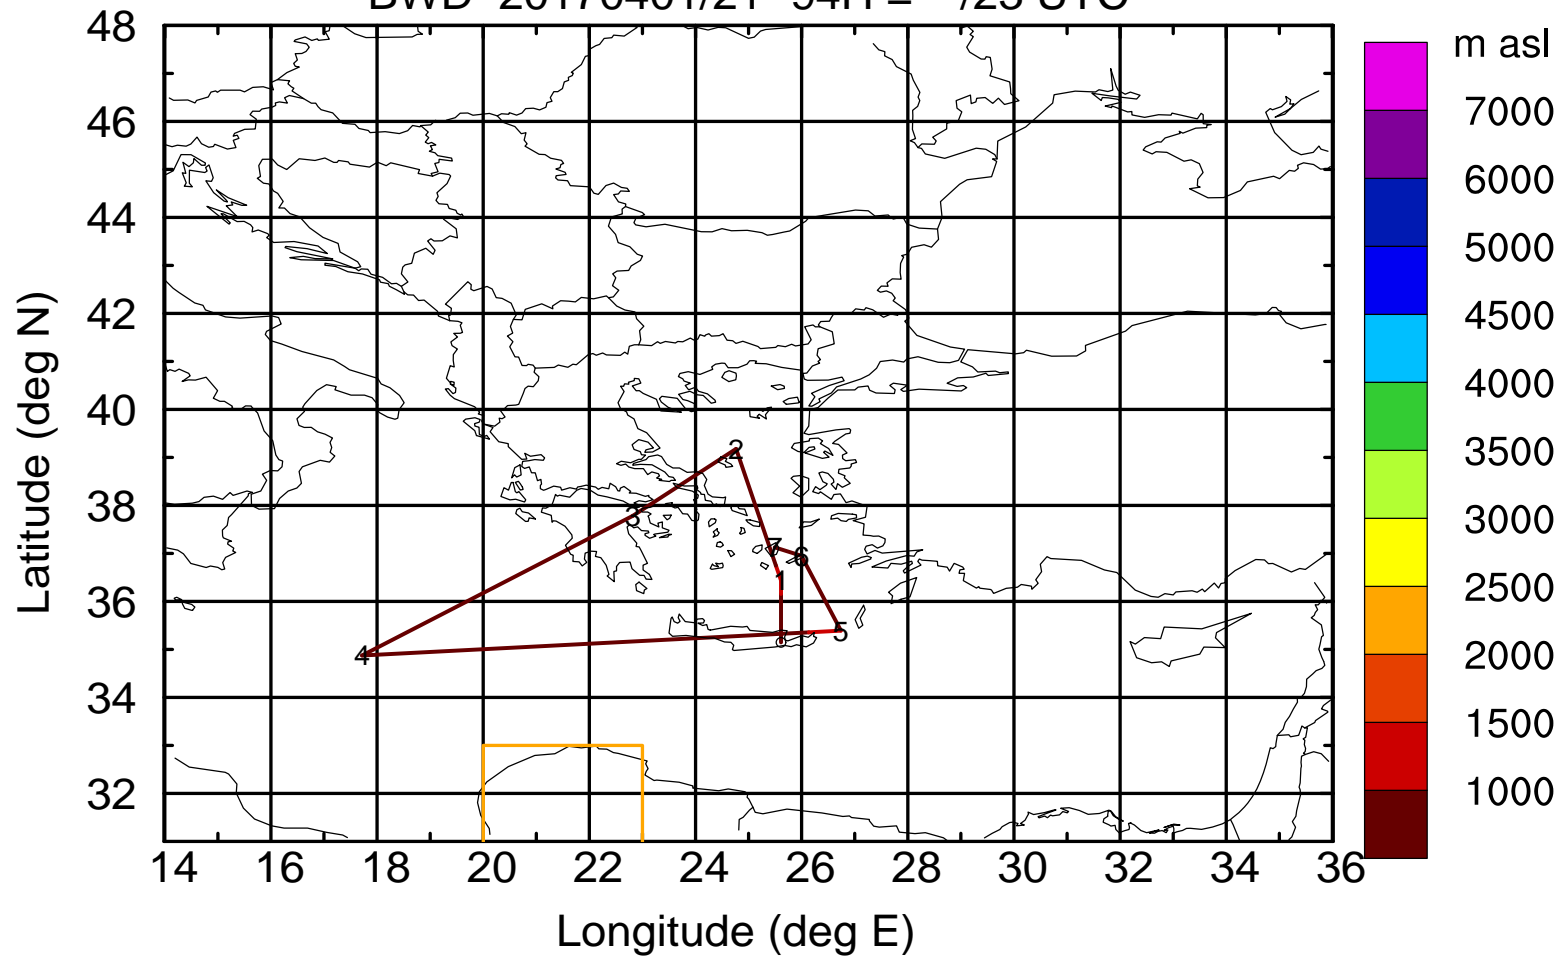

BWD 20170401/21 -91H = **/02 UTC

Paphos ground station 20170401

BWD 20170401/21 -92H = **/01 UTC

Paphos ground station 20170401

BWD 20170401/21 -93H = **/00 UTC

Paphos ground station 20170401

BWD 20170401/21 -94H = **/23 UTC