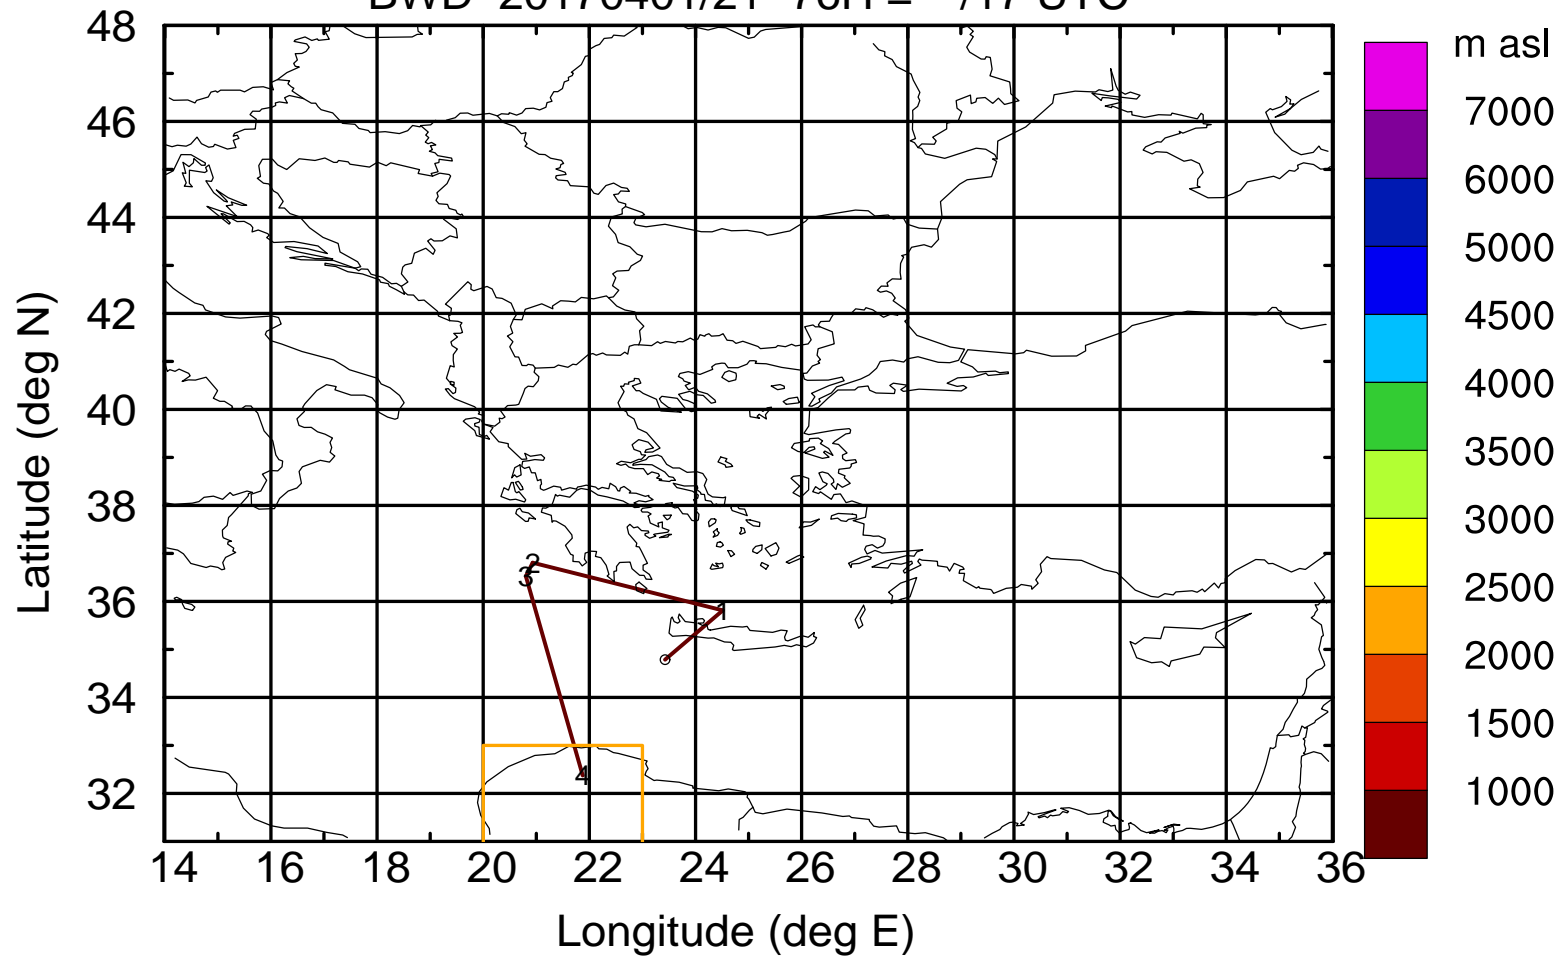

Paphos ground station 20170401

BWD 20170401/21 -74H = **/19 UTC

Paphos ground station 20170401

BWD 20170401/21 -75H = **/18 UTC

Paphos ground station 20170401

BWD 20170401/21 -76H = **/17 UTC

Paphos ground station 20170401