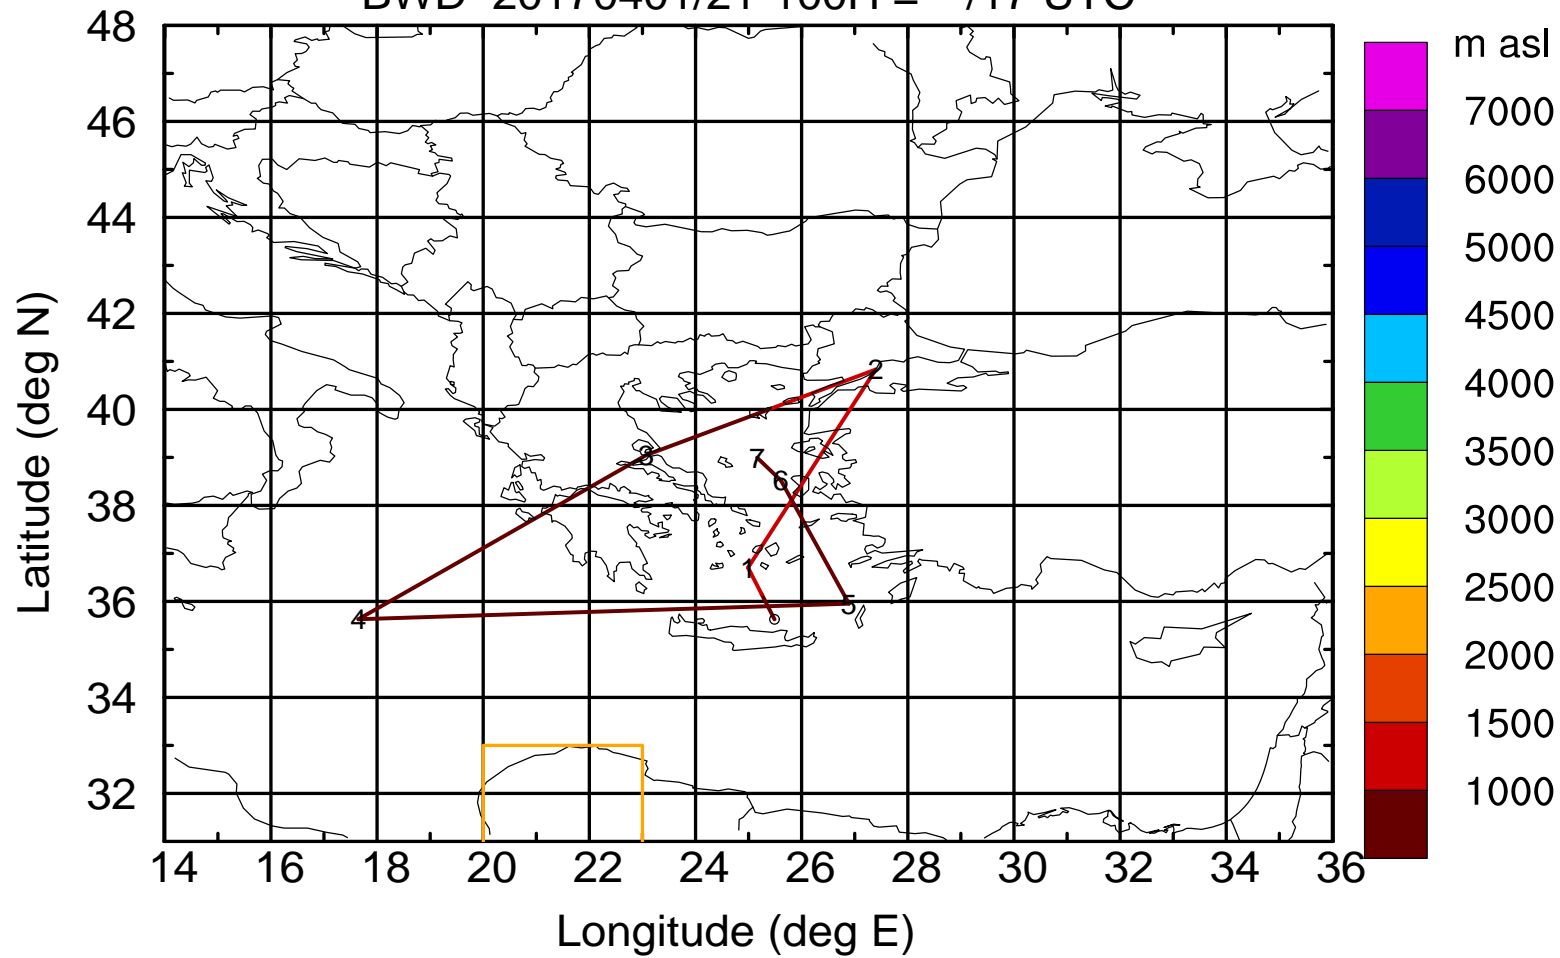

BWD 20170401/21 -98H = **/19 UTC

Paphos ground station 20170401

BWD 20170401/21 -99H = **/18 UTC

Paphos ground station 20170401

BWD 20170401/21-100H = **/17 UTC

Paphos ground station 20170401

BWD 20170401/21-101H = **/16 UTC