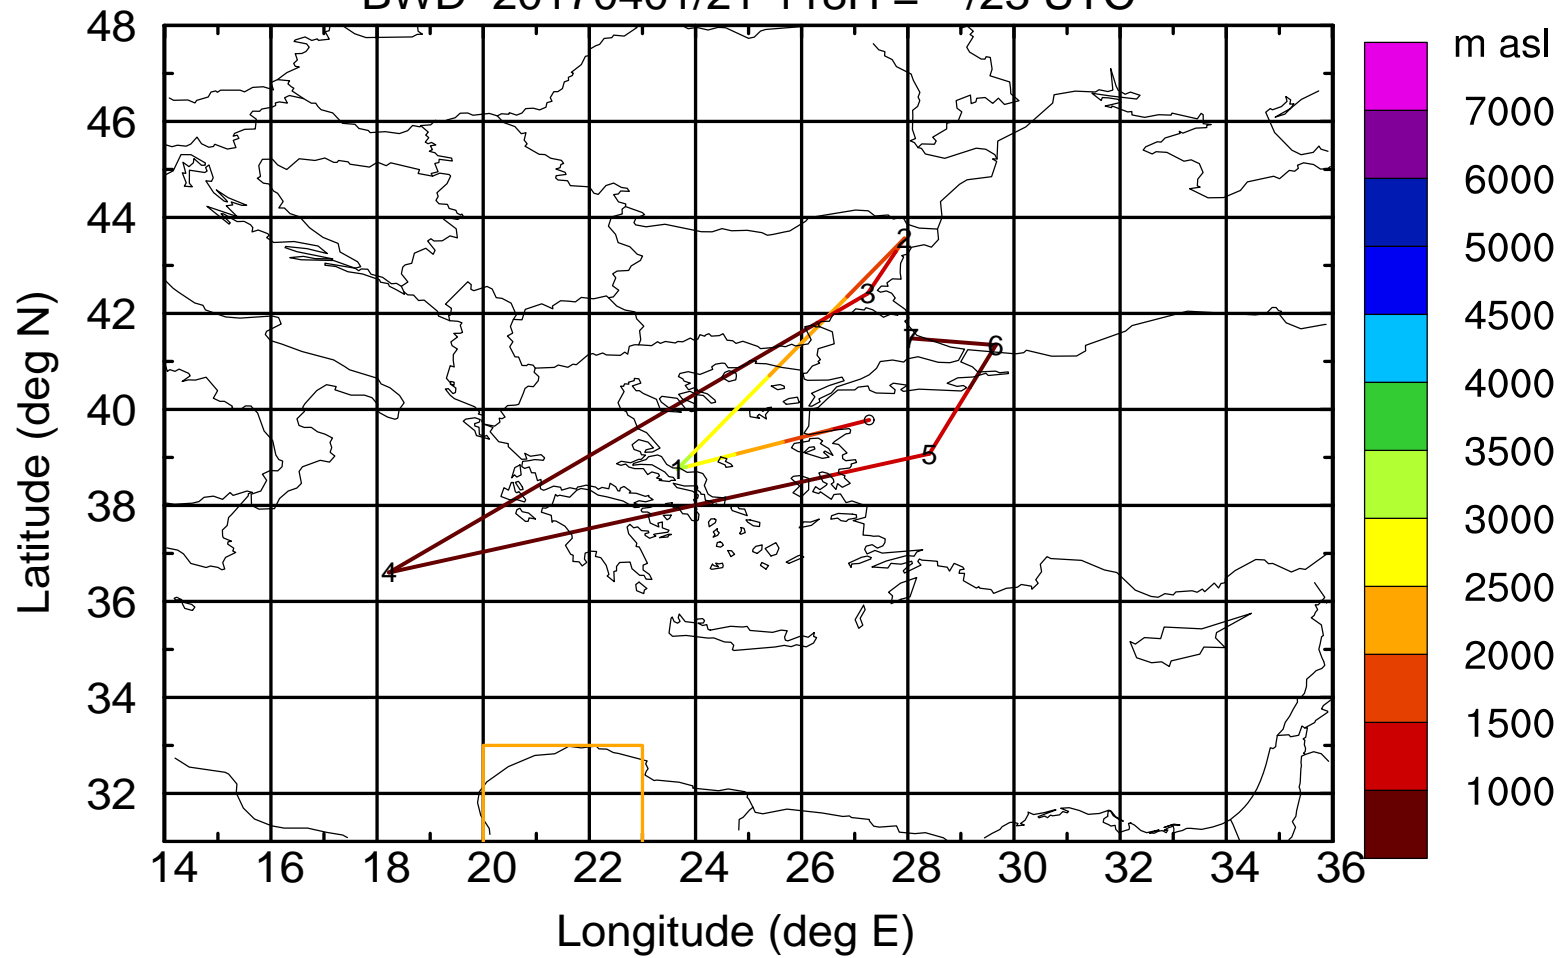

Paphos ground station 20170401

BWD 20170401/21-116H = **/01 UTC

Paphos ground station 20170401

BWD 20170401/21-117H = **/00 UTC

Paphos ground station 20170401

BWD 20170401/21-118H = **/23 UTC

Paphos ground station 20170401