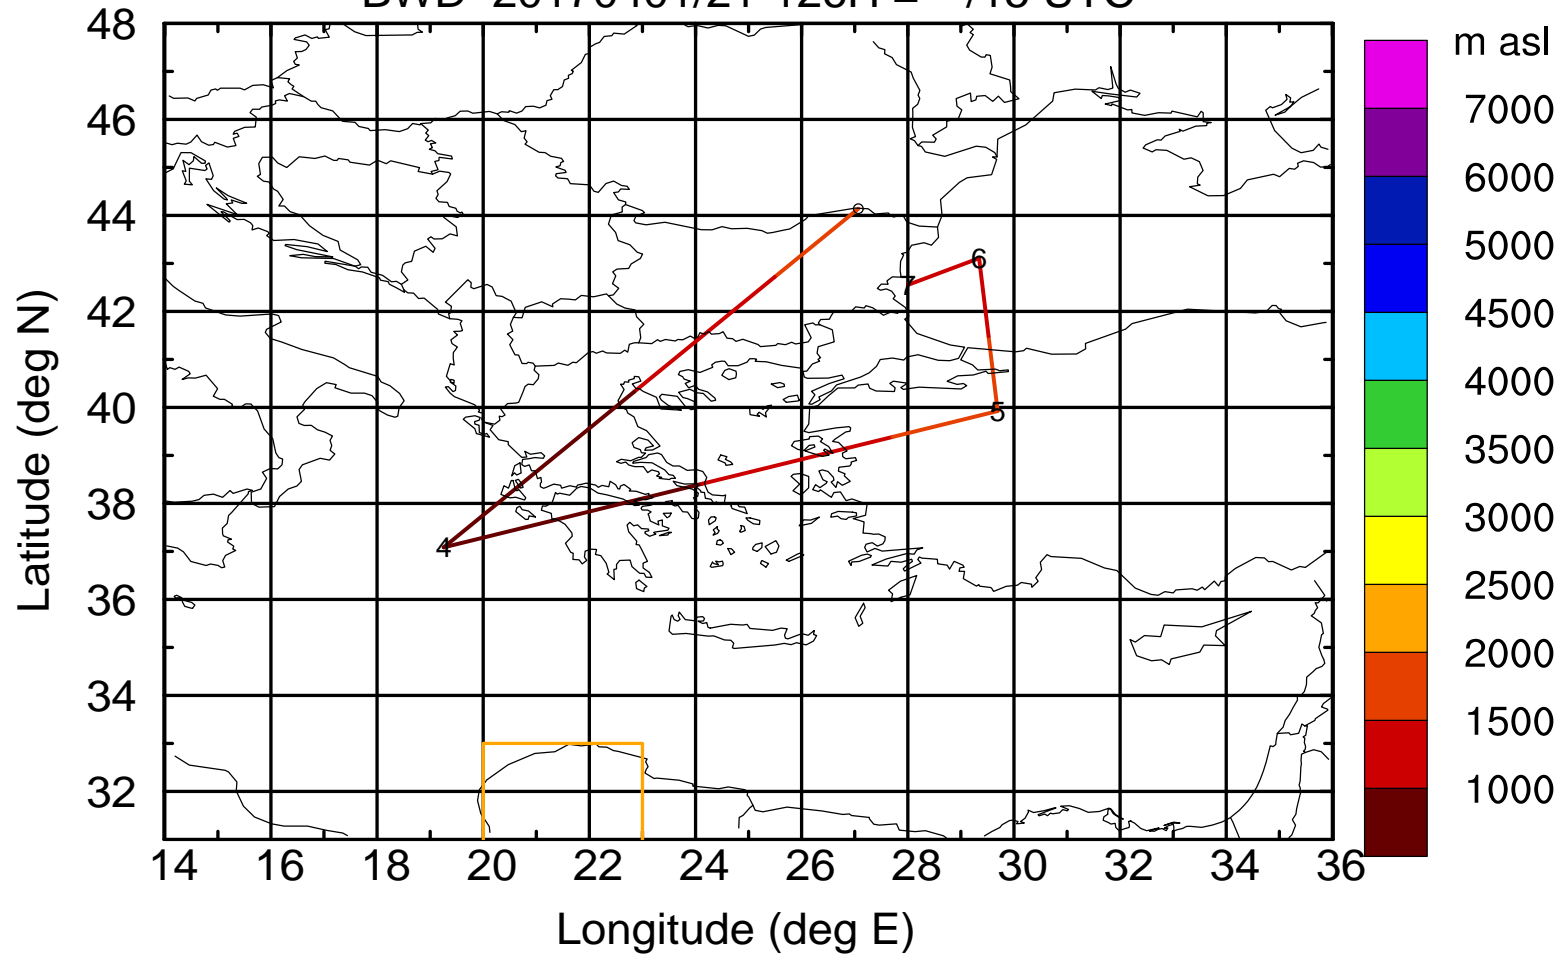

Paphos ground station 20170401

BWD 20170401/21-126H = **/15 UTC