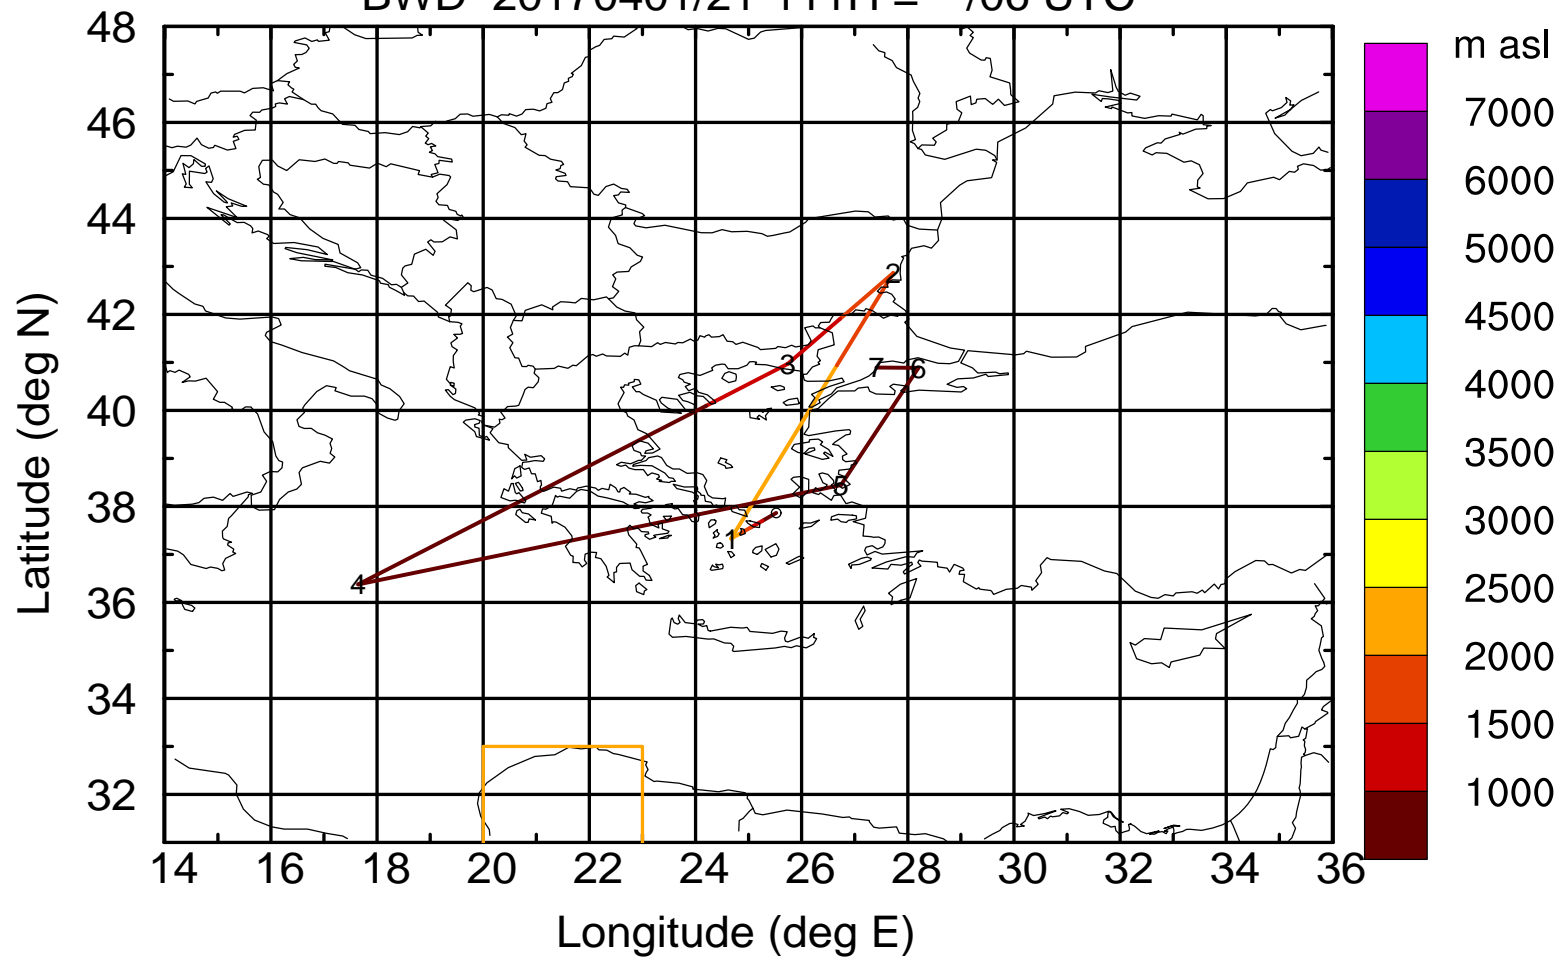

Paphos ground station 20170401

BWD 20170401/21-109H = **/08 UTC

Paphos ground station 20170401

BWD 20170401/21-110H = **/07 UTC

Paphos ground station 20170401

BWD 20170401/21-111H = **/06 UTC

Paphos ground station 20170401