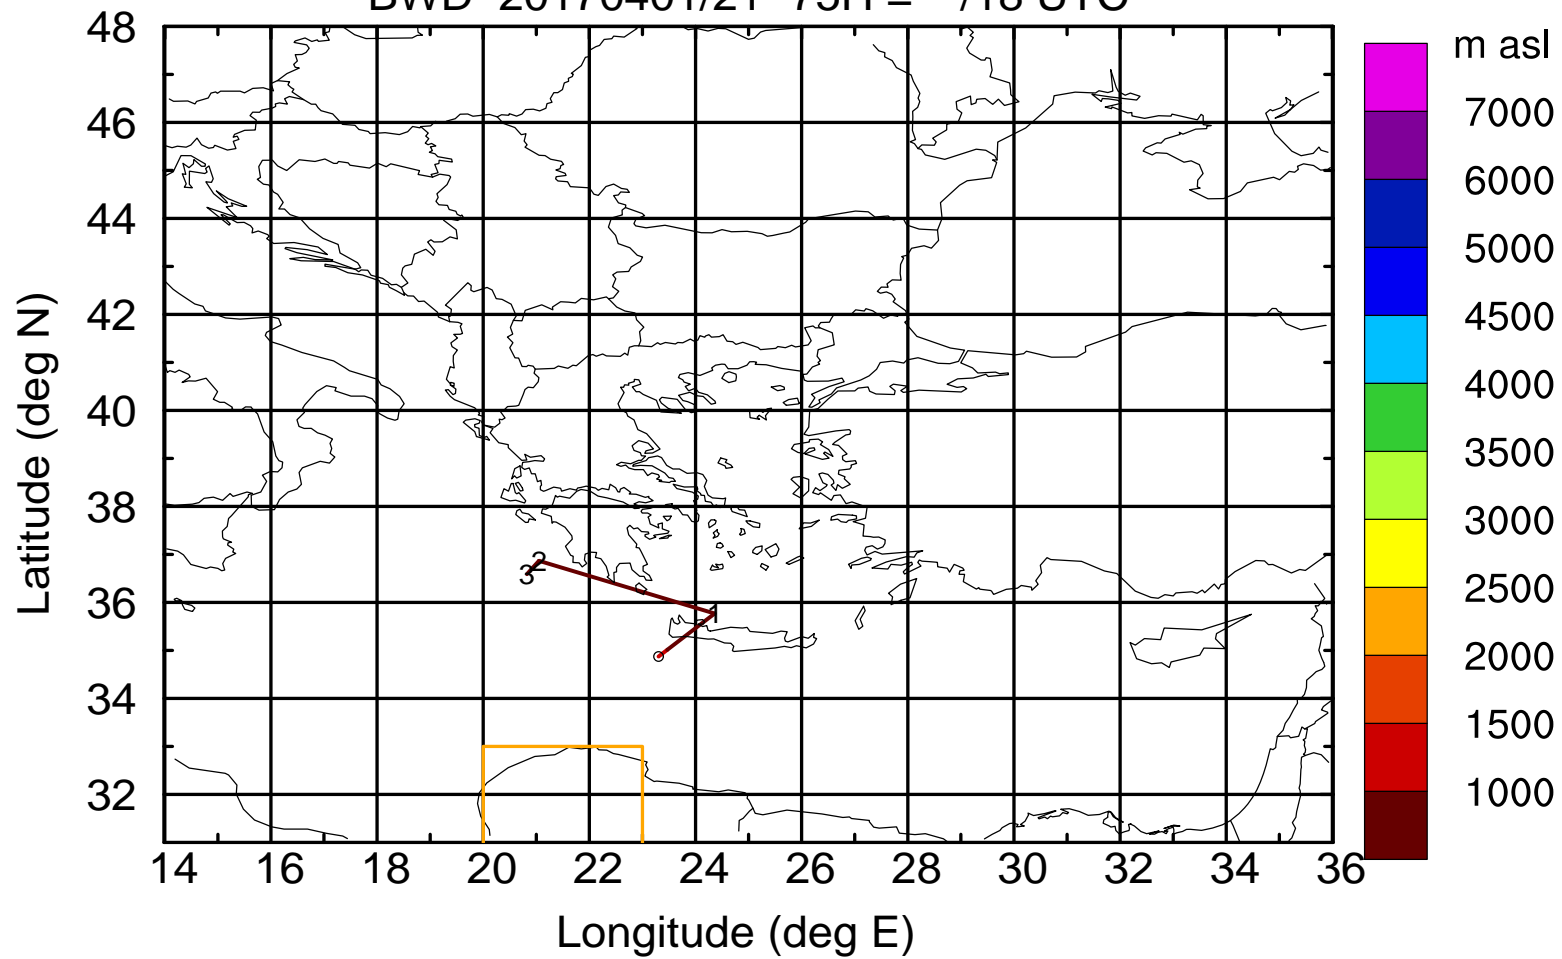

Paphos ground station 20170401

BWD 20170401/21 -75H = **/18 UTC