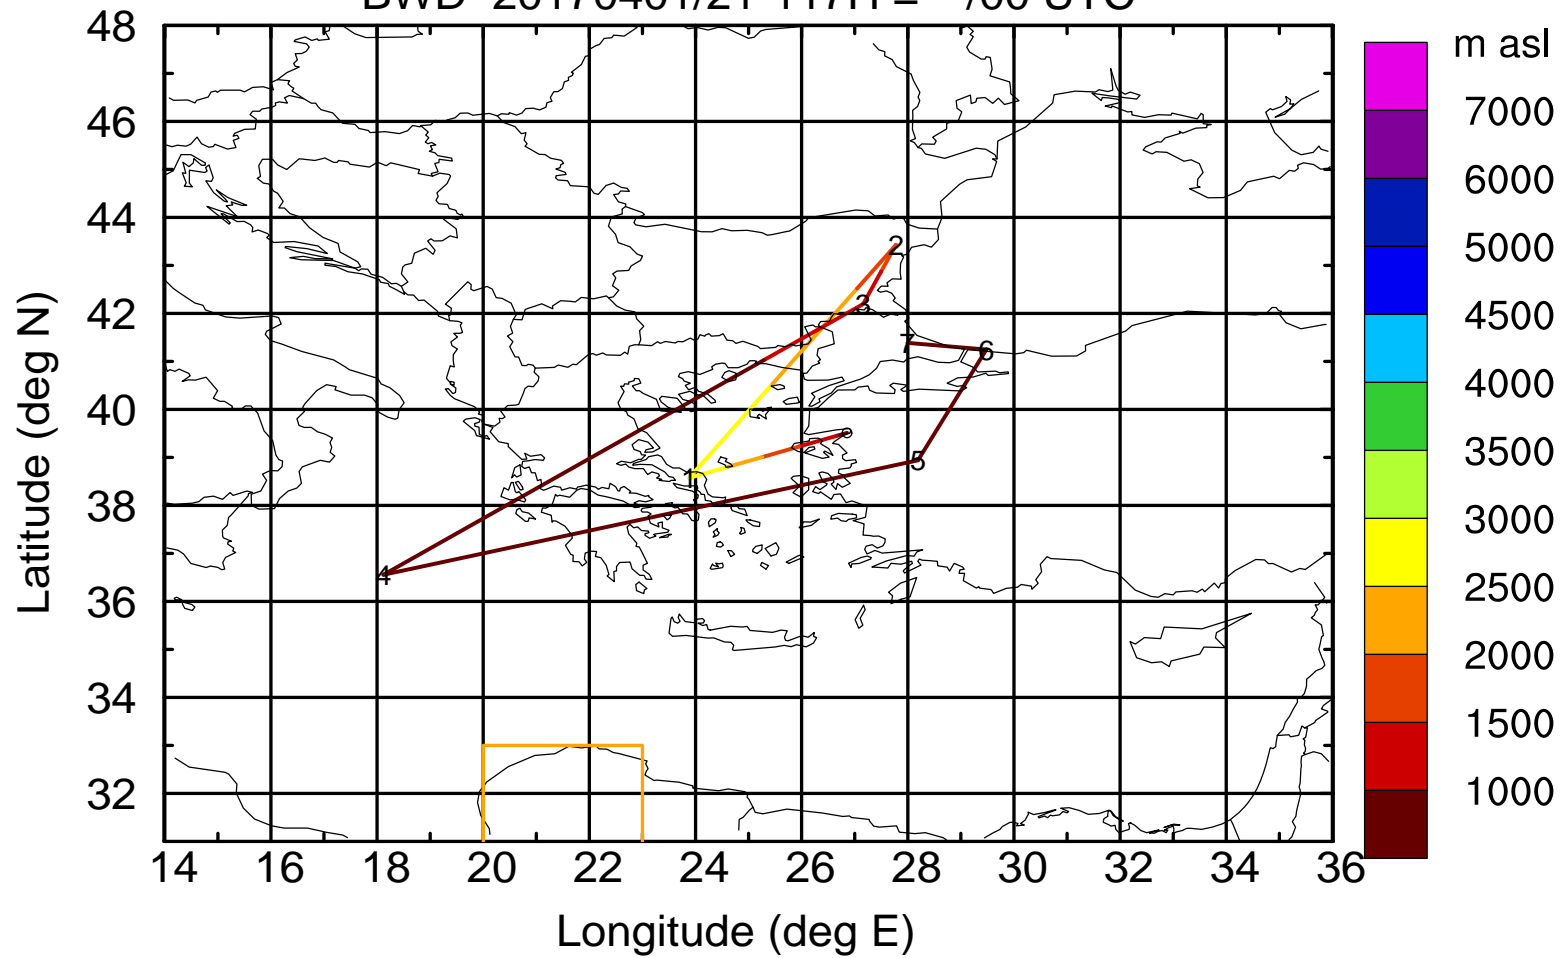

Paphos ground station 20170401

BWD 20170401/21-117H = **/00 UTC