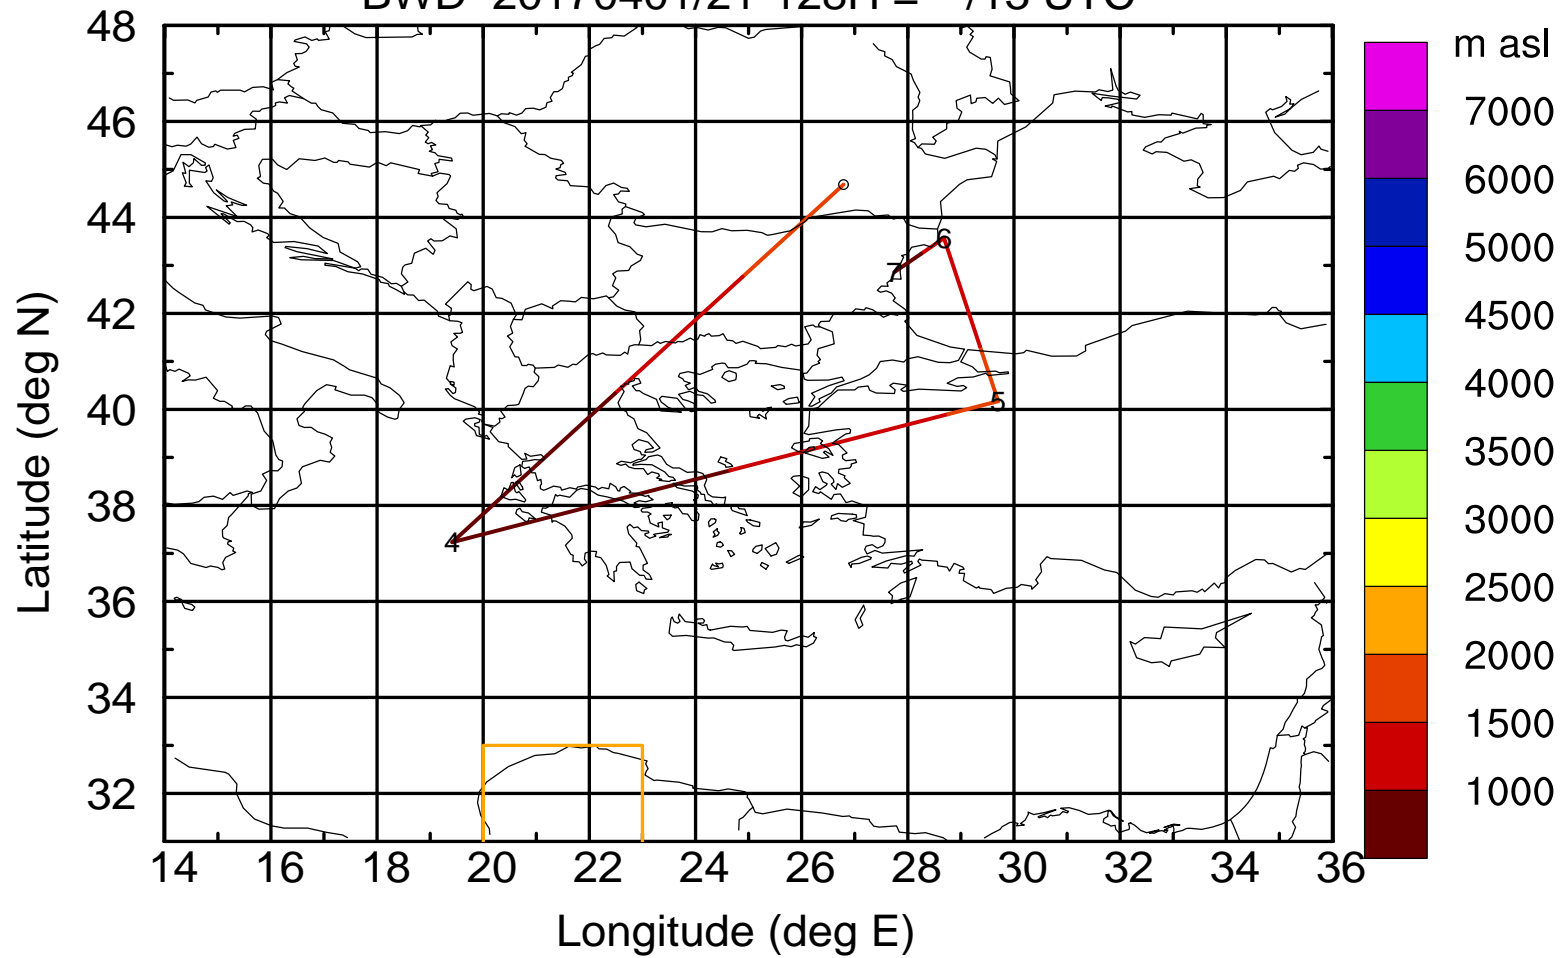

BWD 20170401/21-126H = **/15 UTC

Paphos ground station 20170401

BWD 20170401/21-127H = **/14 UTC

Paphos ground station 20170401

BWD 20170401/21-128H = **/13 UTC

Paphos ground station 20170401

BWD 20170401/21-129H = **/12 UTC