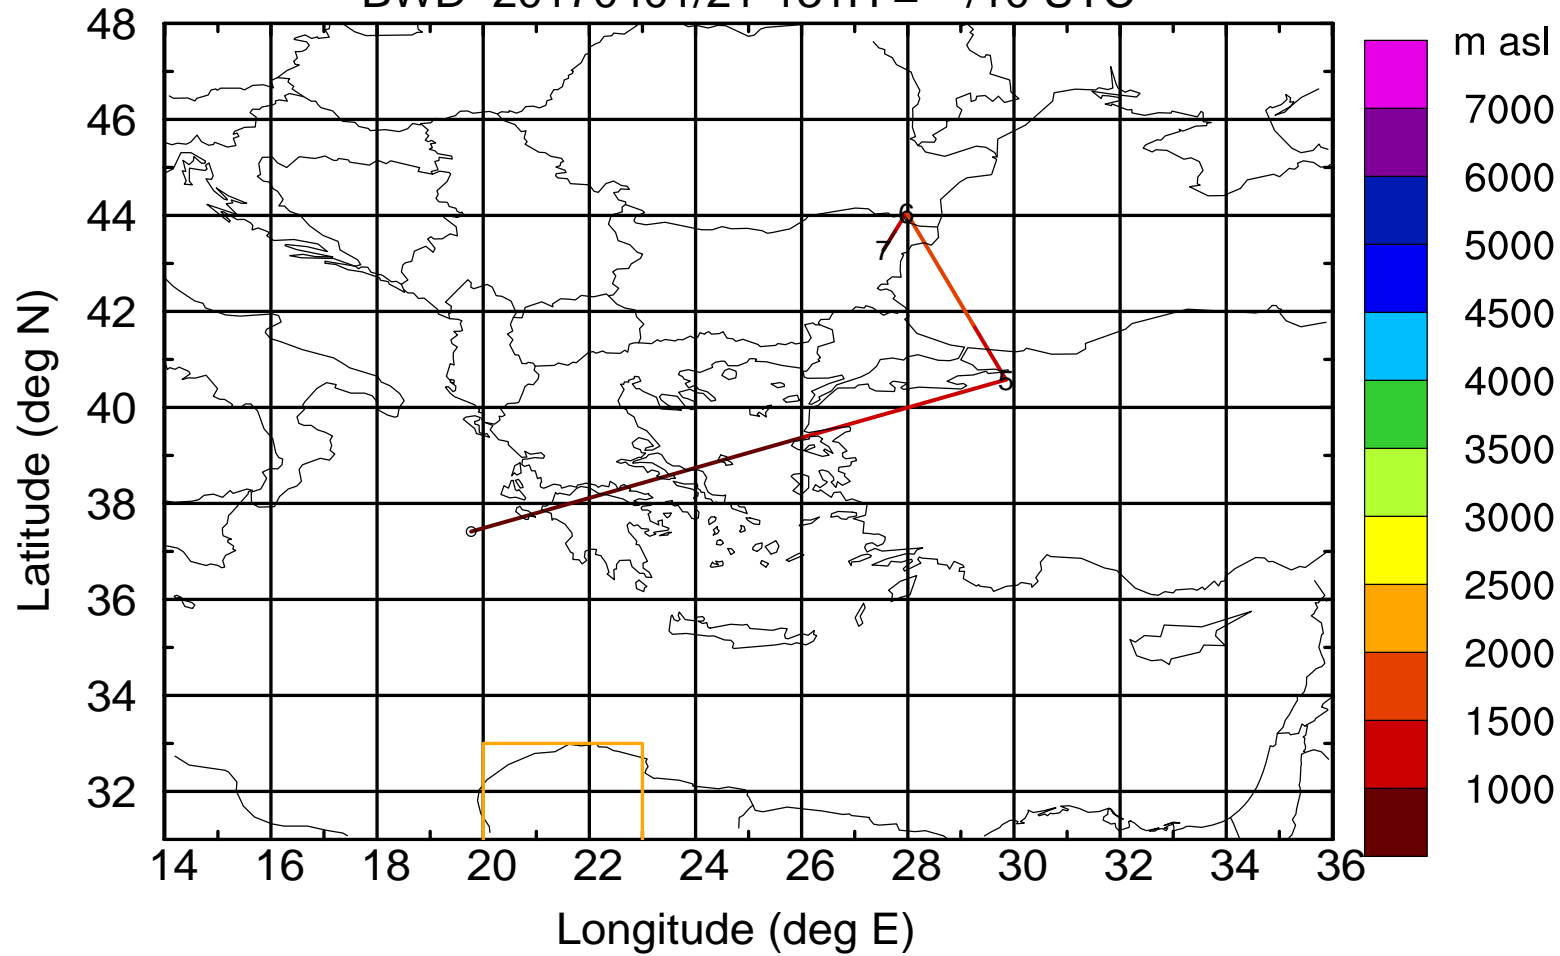

Paphos ground station 20170401

BWD 20170401/21-131H = **/10 UTC