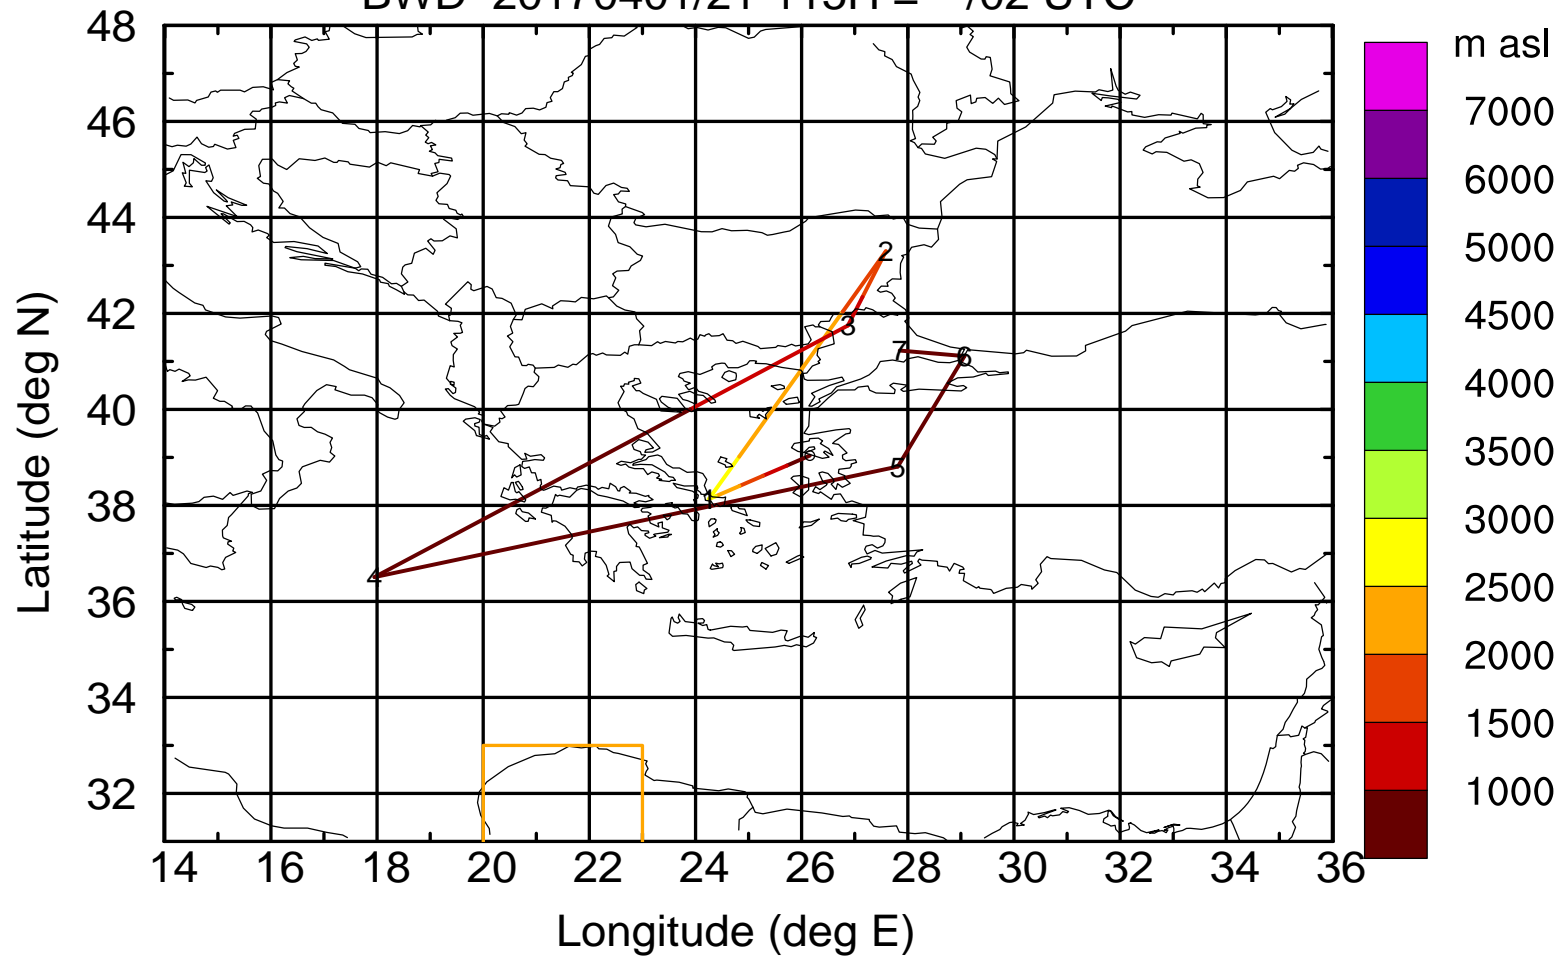

BWD 20170401/21-112H = **/05 UTC

Paphos ground station 20170401

BWD 20170401/21-113H = **/04 UTC

Paphos ground station 20170401

BWD 20170401/21-114H = **/03 UTC

Paphos ground station 20170401

BWD 20170401/21-115H = **/02 UTC