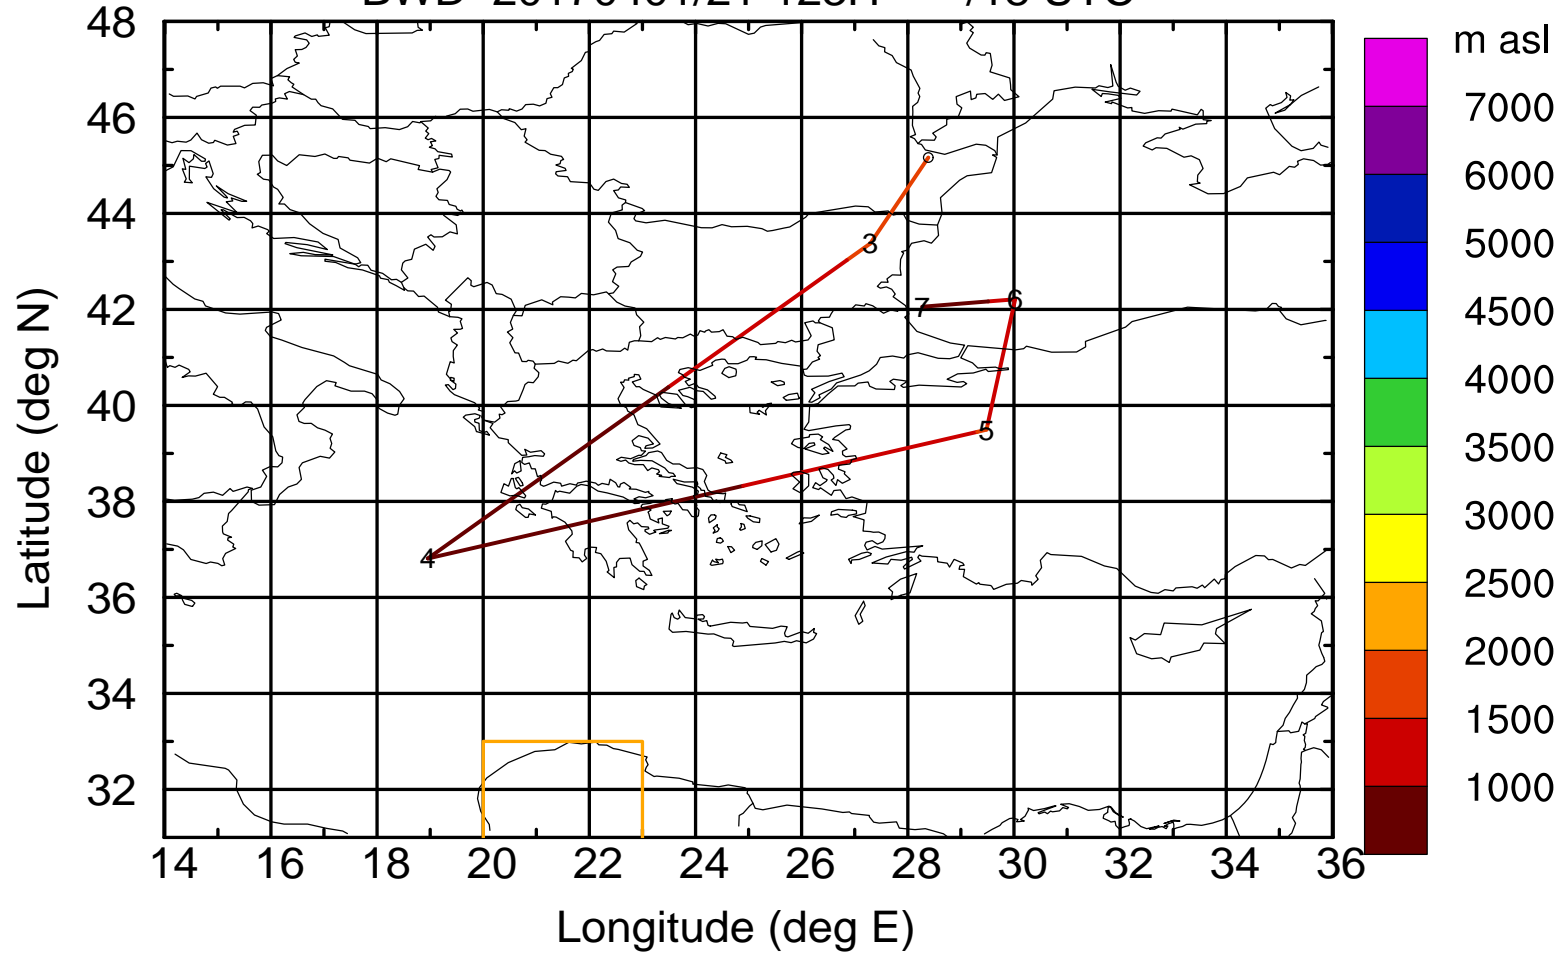

Paphos ground station 20170401

BWD 20170401/21-123H = **/18 UTC