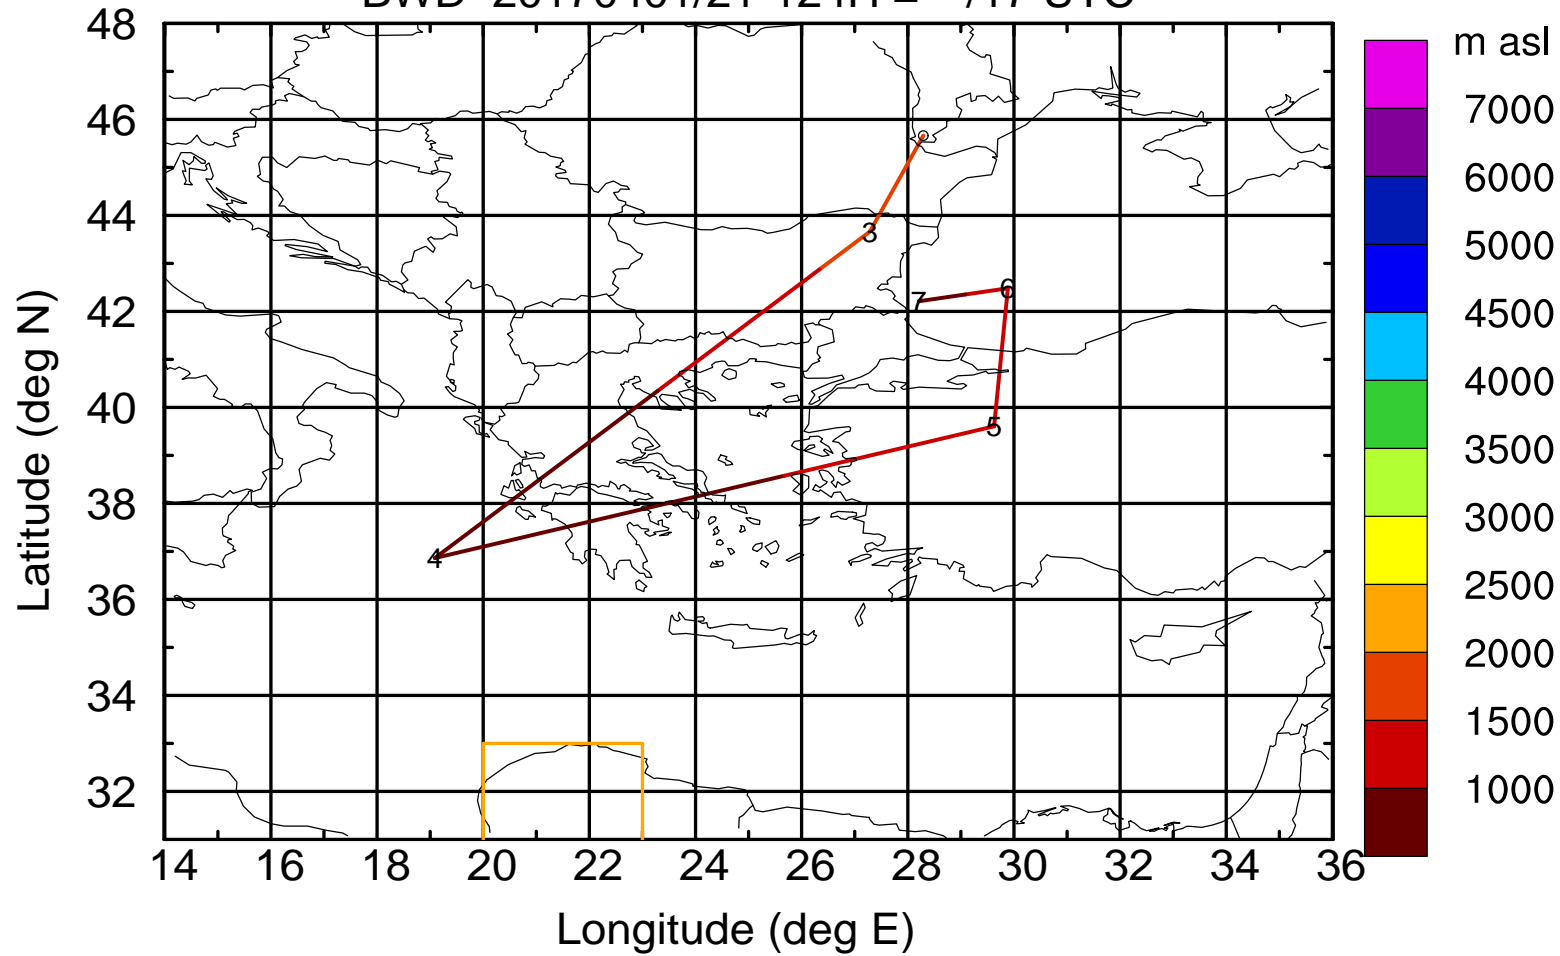

Paphos ground station 20170401

BWD 20170401/21-124H = **/17 UTC