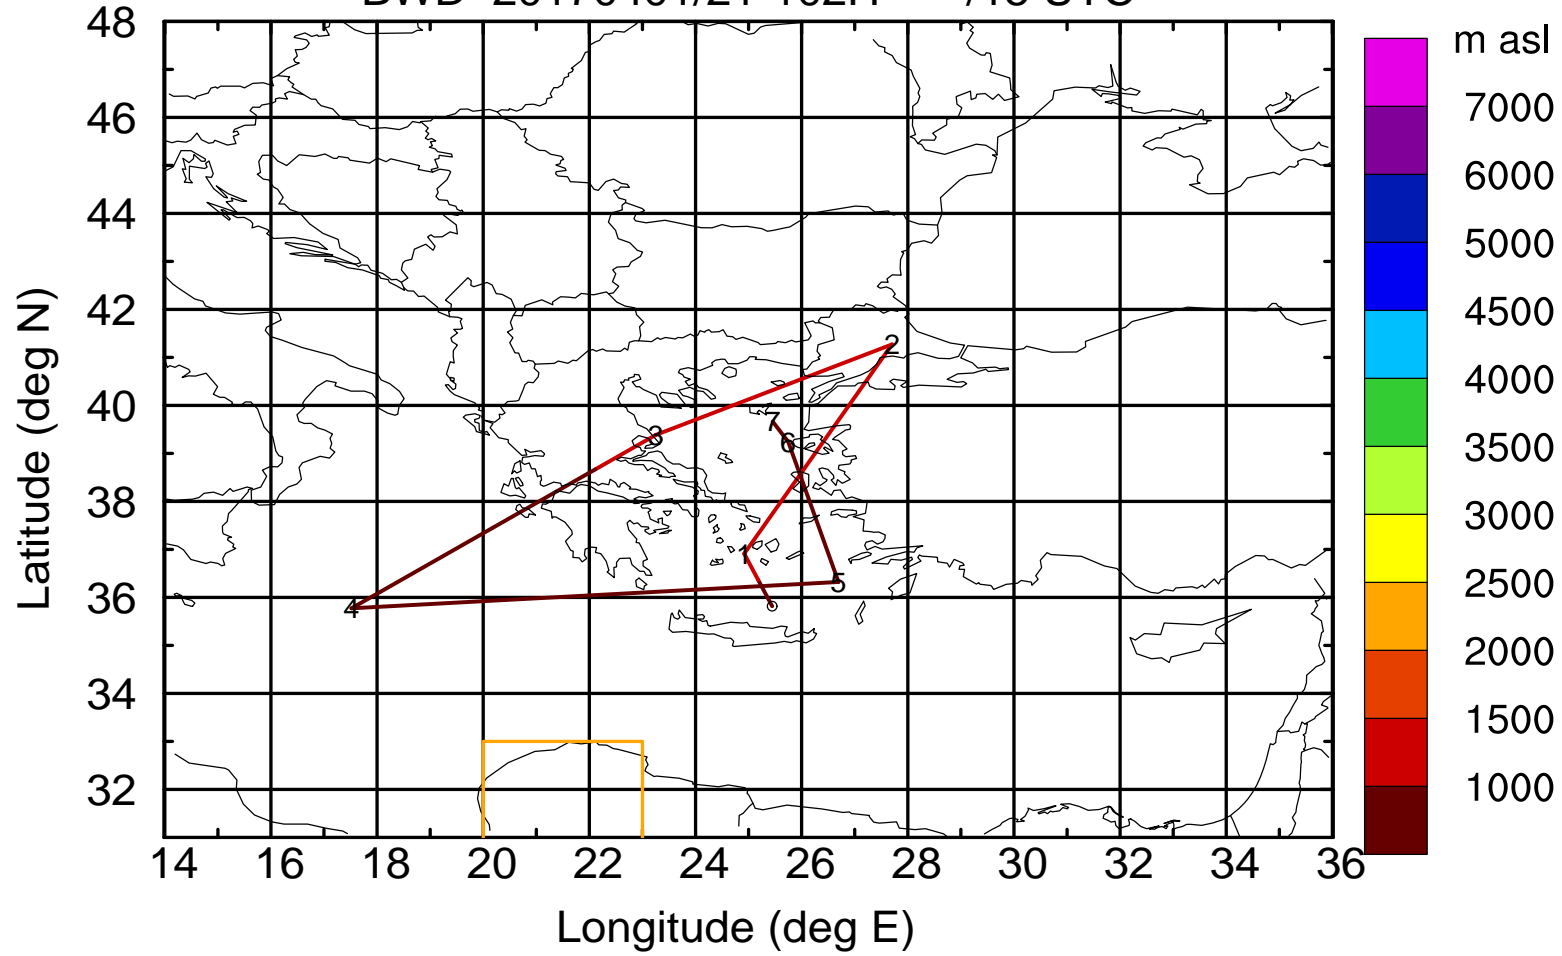

Paphos ground station 20170401

BWD 20170401/21-102H = **/15 UTC