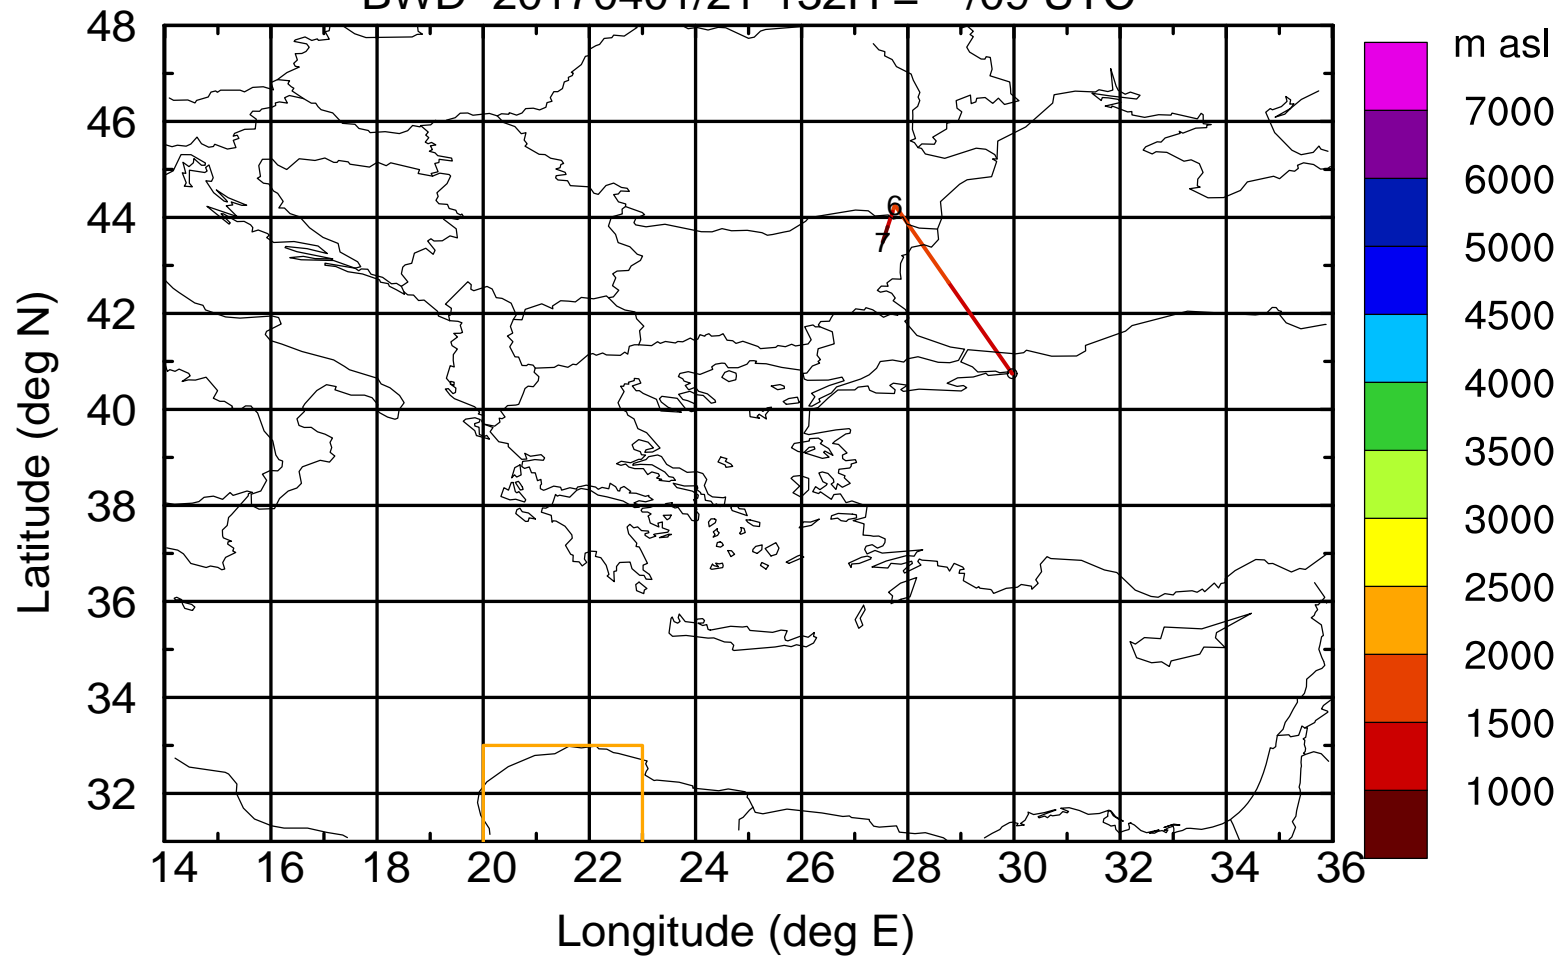

Paphos ground station 20170401

BWD 20170401/21-130H = **/11 UTC

Paphos ground station 20170401

BWD 20170401/21-131H = **/10 UTC

Paphos ground station 20170401

BWD 20170401/21-132H = **/09 UTC

Paphos ground station 20170401