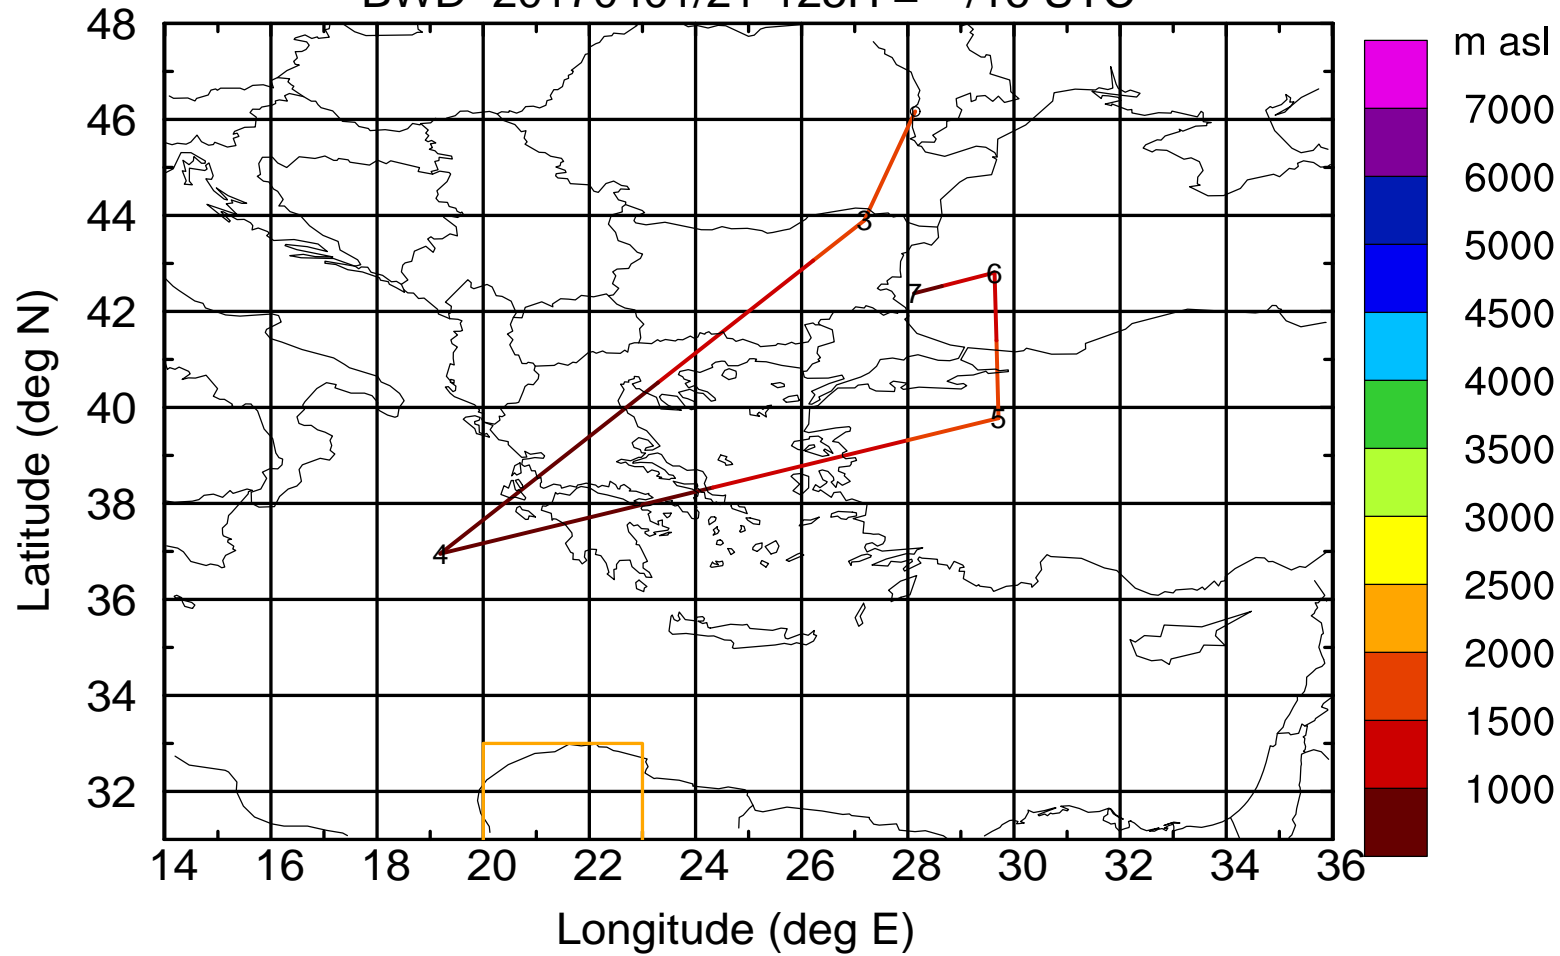

Paphos ground station 20170401

BWD 20170401/21-123H = **/18 UTC

Paphos ground station 20170401

BWD 20170401/21-124H = **/17 UTC

Paphos ground station 20170401

BWD 20170401/21-125H = **/16 UTC

Paphos ground station 20170401