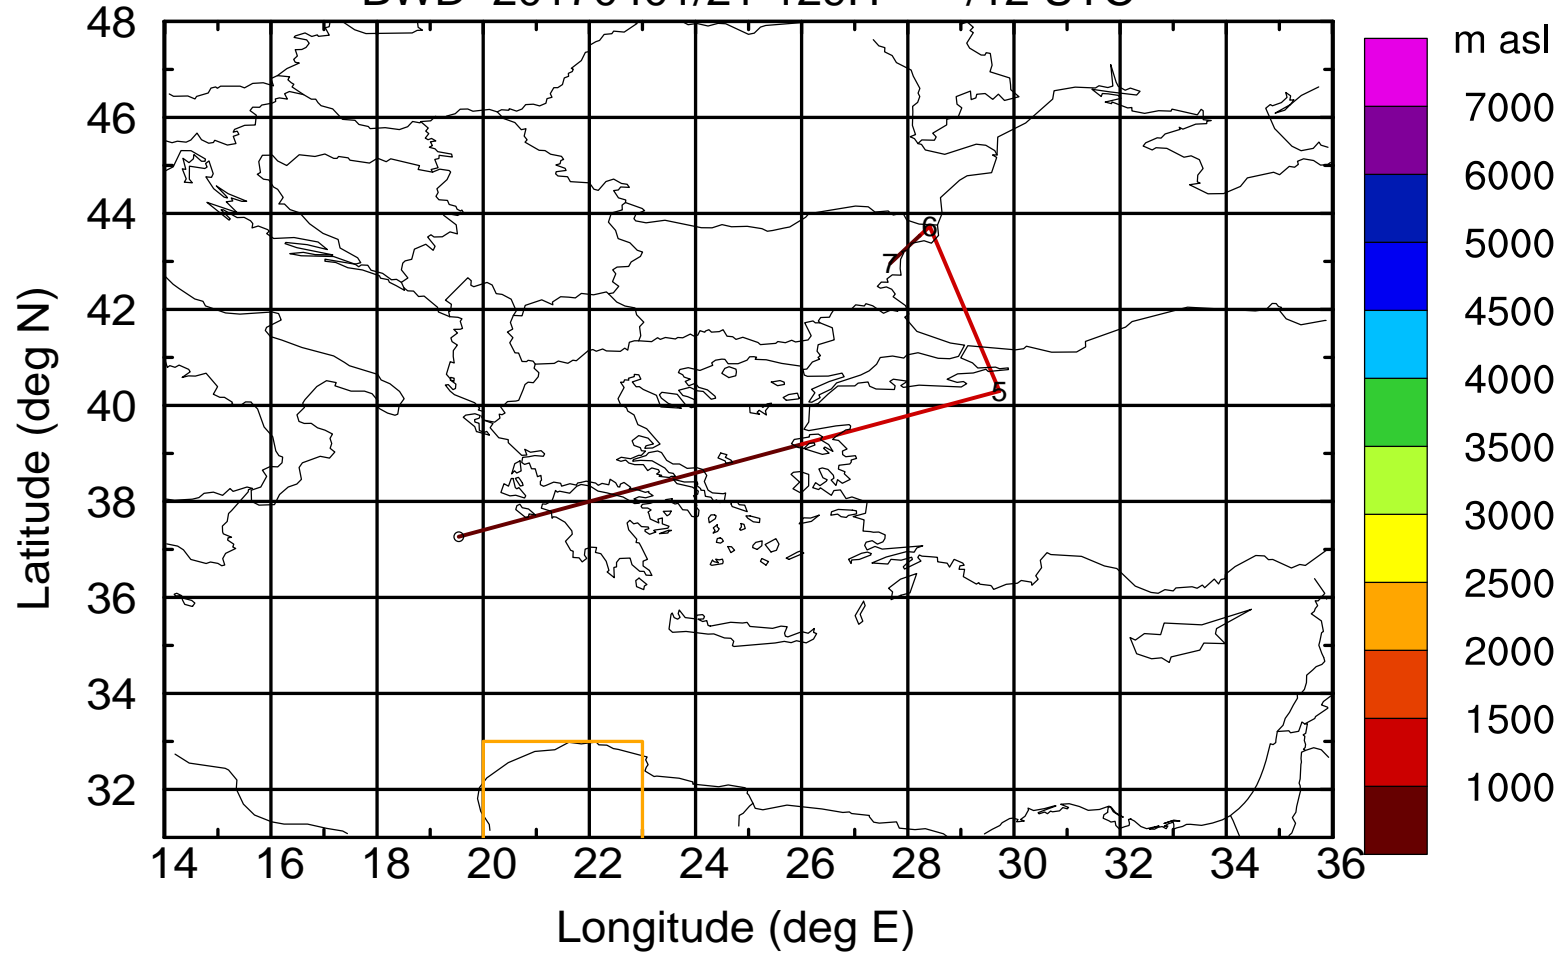

BWD 20170401/21-126H = **/15 UTC

Paphos ground station 20170401

BWD 20170401/21-127H = **/14 UTC

Paphos ground station 20170401

BWD 20170401/21-128H = **/13 UTC

Paphos ground station 20170401

BWD 20170401/21-129H = **/12 UTC