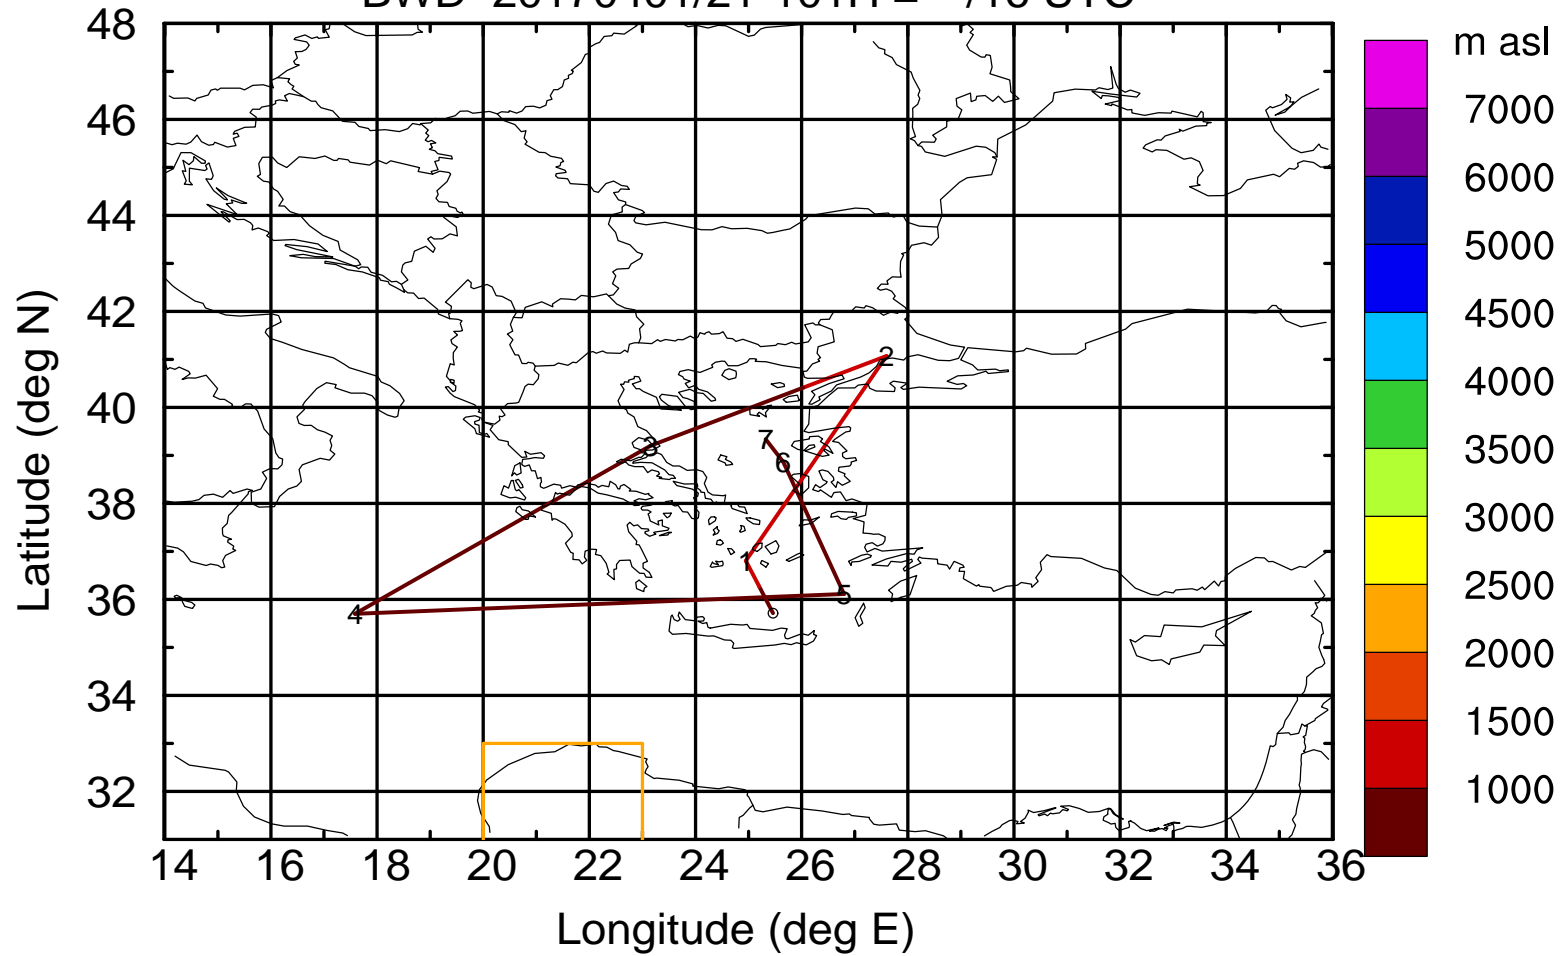

BWD 20170401/21 -98H = **/19 UTC

Paphos ground station 20170401

BWD 20170401/21 -99H = **/18 UTC

Paphos ground station 20170401

BWD 20170401/21-100H = **/17 UTC

Paphos ground station 20170401

BWD 20170401/21-101H = **/16 UTC