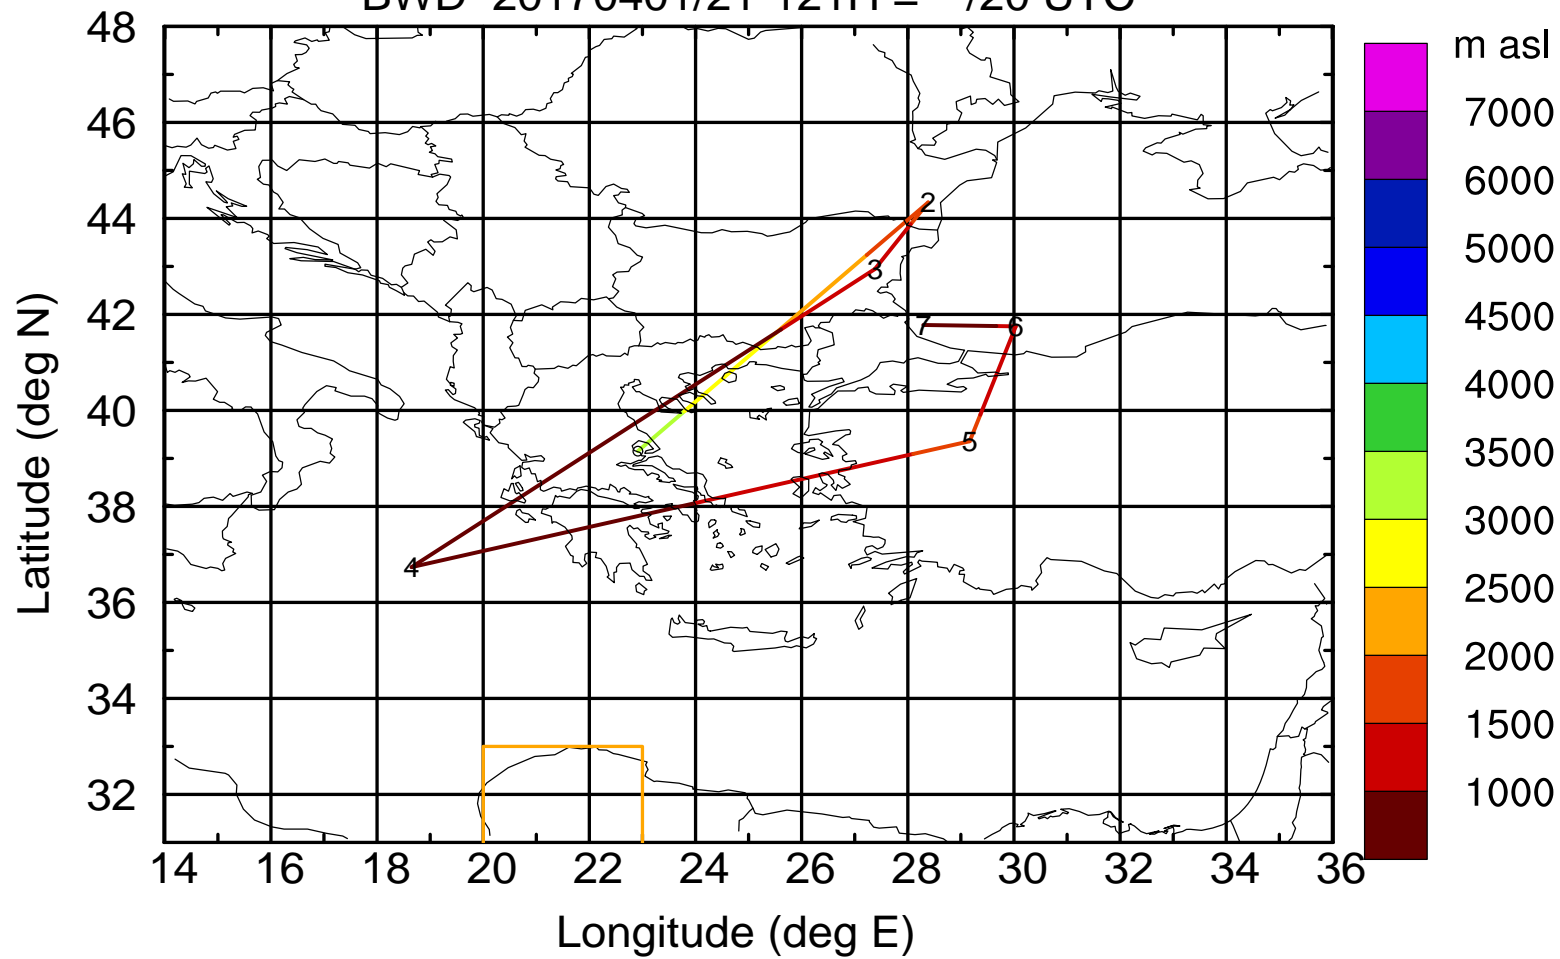

BWD 20170401/21-119H = **/22 UTC

Paphos ground station 20170401

BWD 20170401/21-120H = **/21 UTC

Paphos ground station 20170401

BWD 20170401/21-121H = **/20 UTC

Paphos ground station 20170401

BWD 20170401/21-122H = **/19 UTC