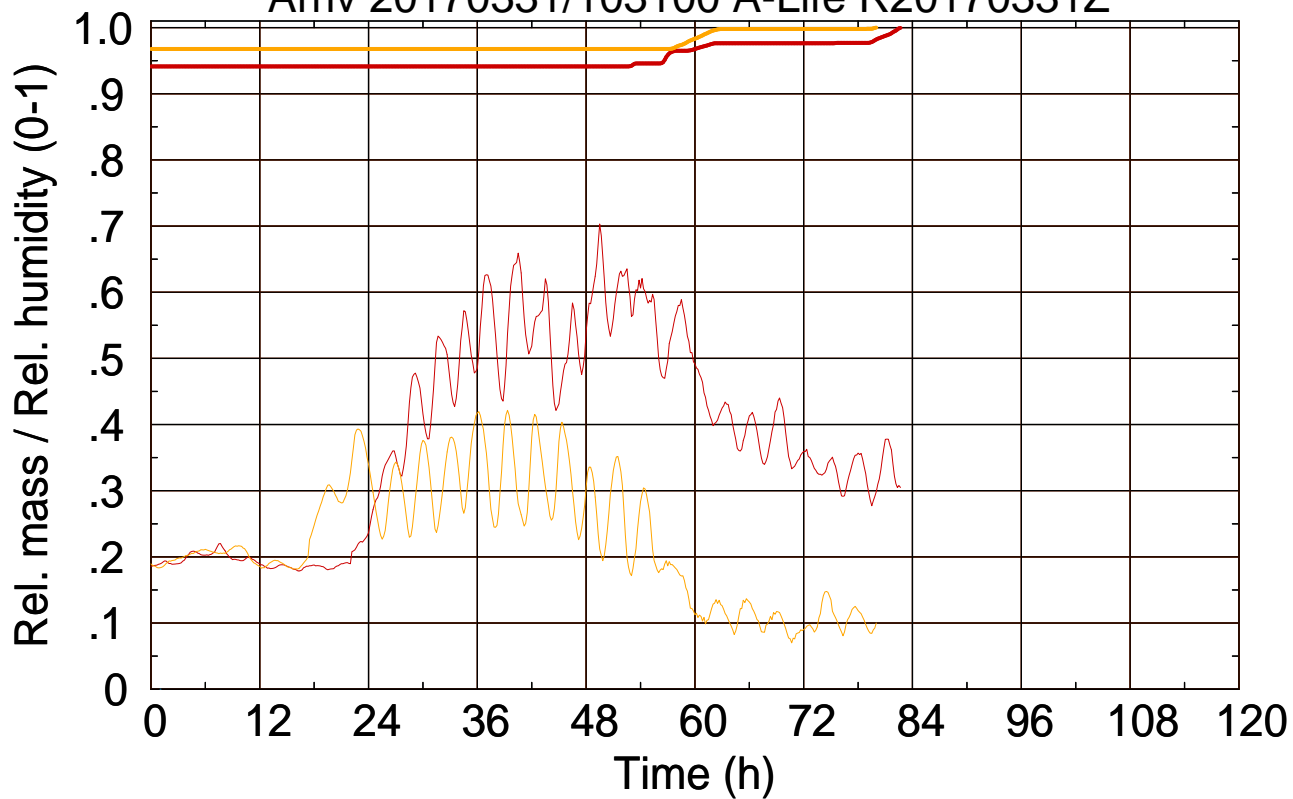

Arriv 20170331/103100 A-Life R20170331Z

0 — 1 —

Arriv 20170331/103100 A-Life R20170331Z

— Height — Mixing height