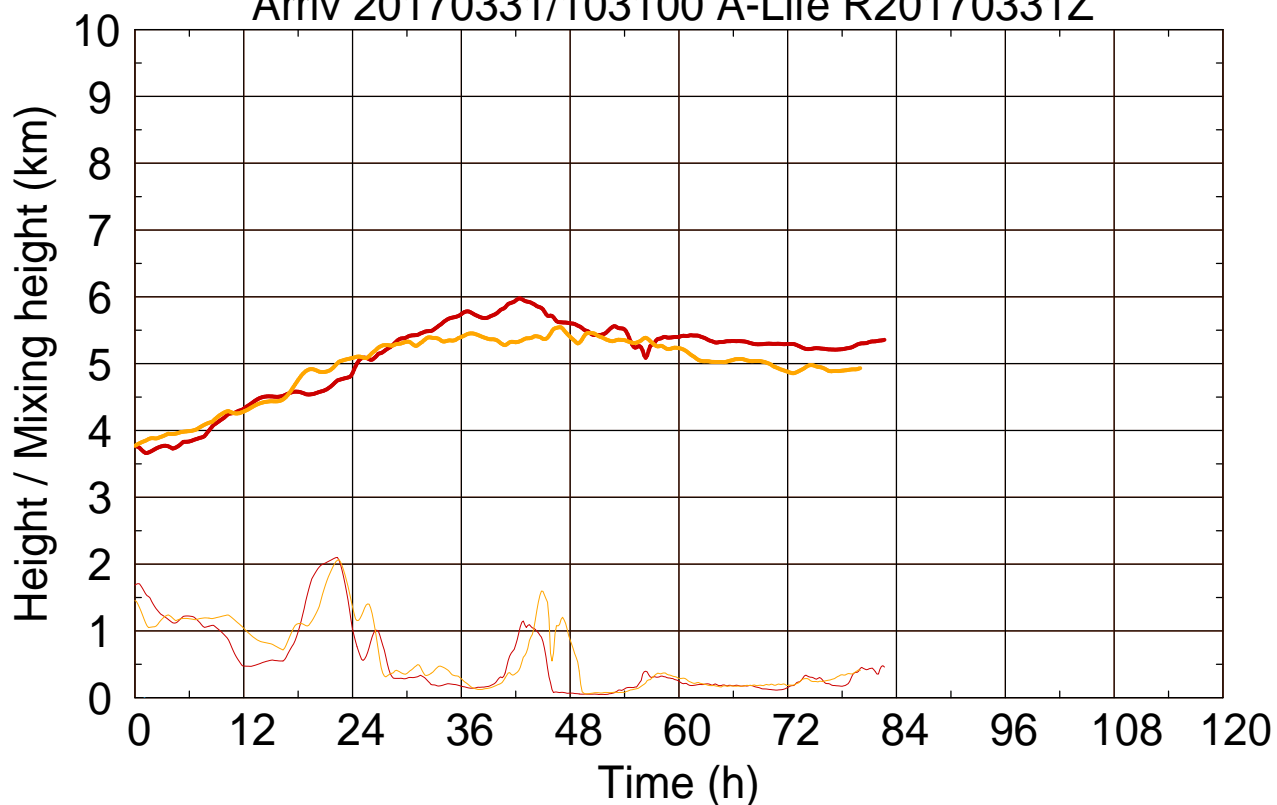

Arriv 20170331/103100 A-Life R20170331Z

0 — 1 —

Arriv 20170331/103100 A-Life R20170331Z

— Height — Mixing height