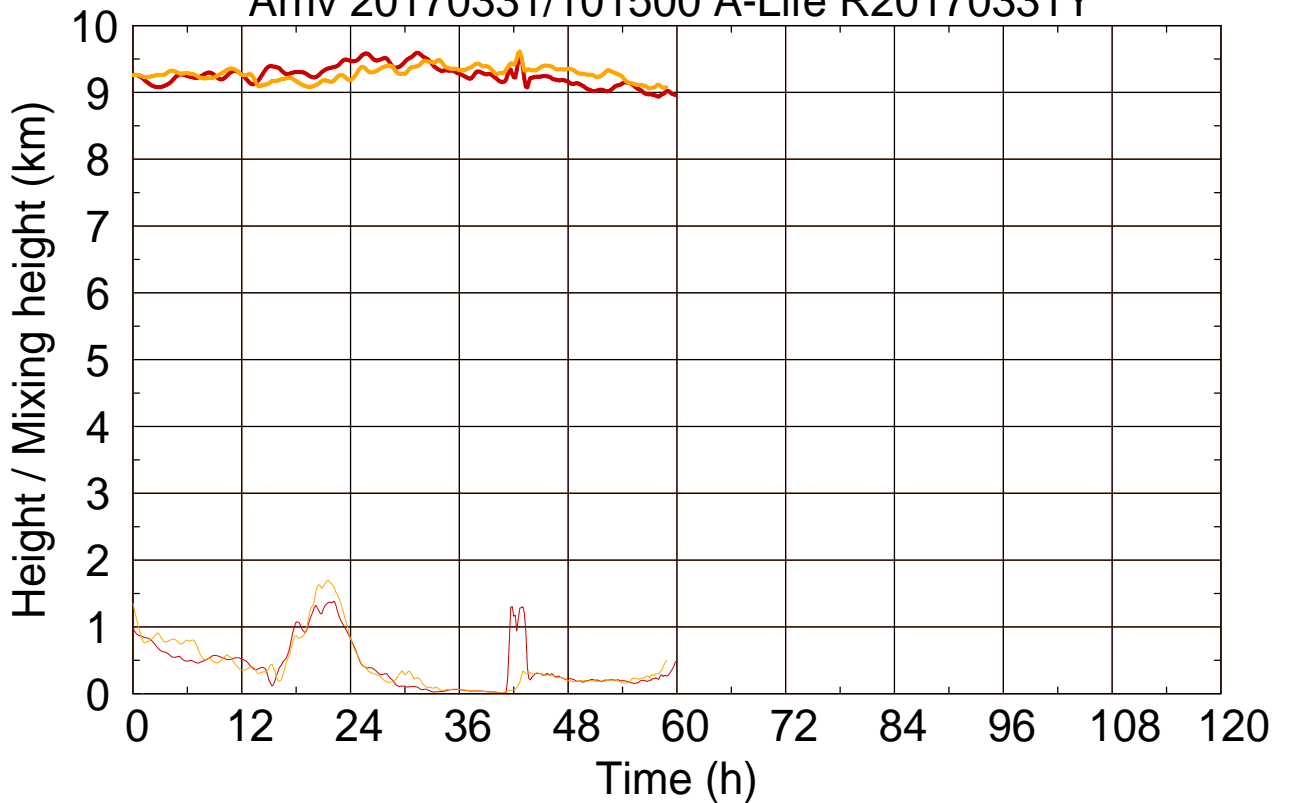

Arriv 20170331/101500 A-Life R20170331Y

0 — 1 —

Arriv 20170331/101500 A-Life R20170331Y

— Height — Mixing height