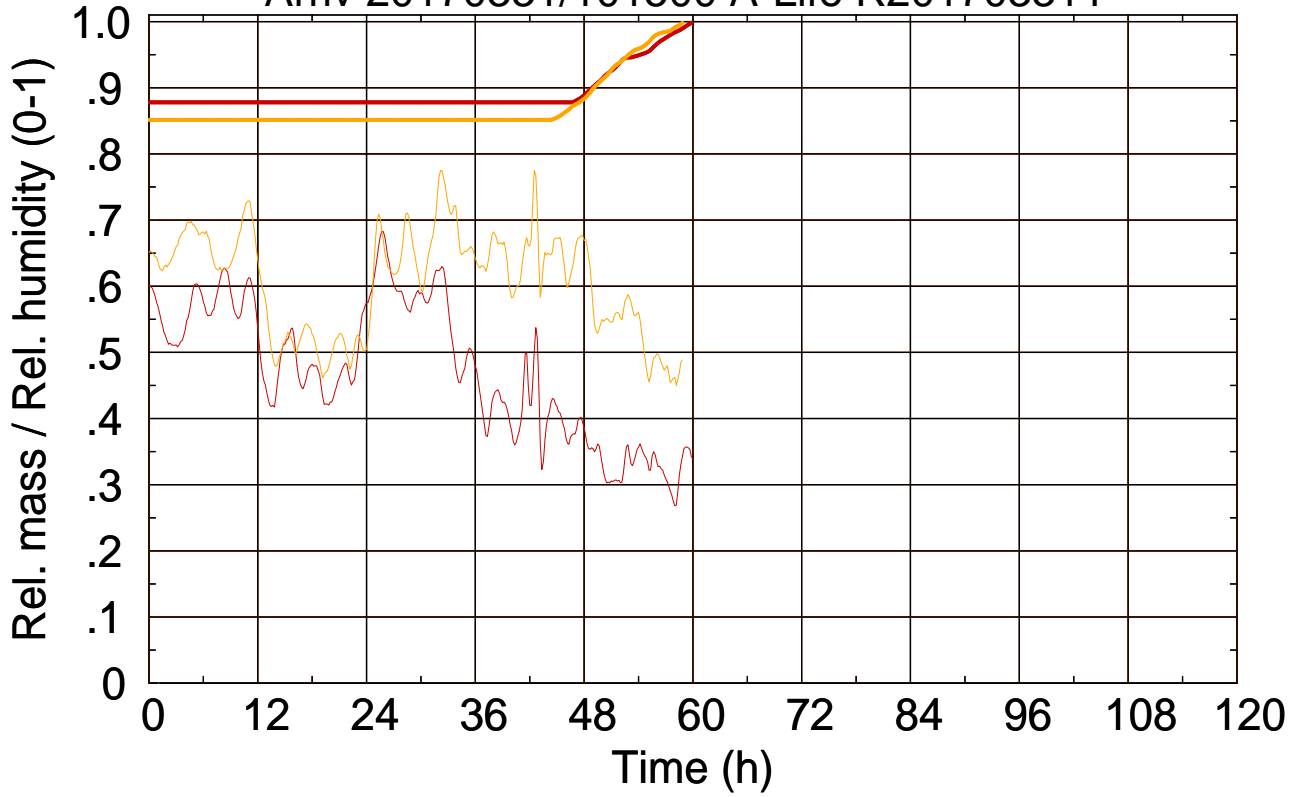

Arriv 20170331/101500 A-Life R20170331Y

0 — 1 —

Arriv 20170331/101500 A-Life R20170331Y

— Height — Mixing height