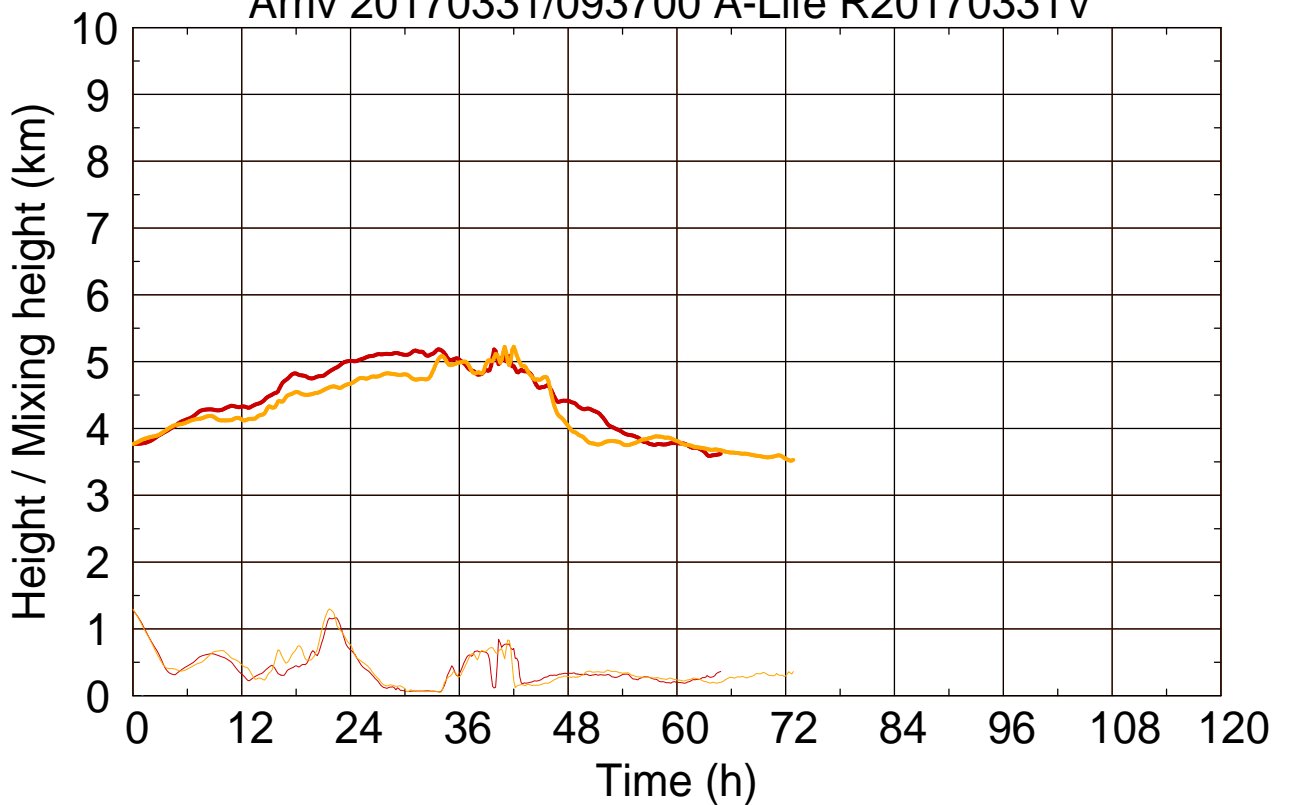

Arriv 20170331/093700 A-Life R20170331V

0 — 1 —

Arriv 20170331/093700 A-Life R20170331V

— Height

— Mixing height