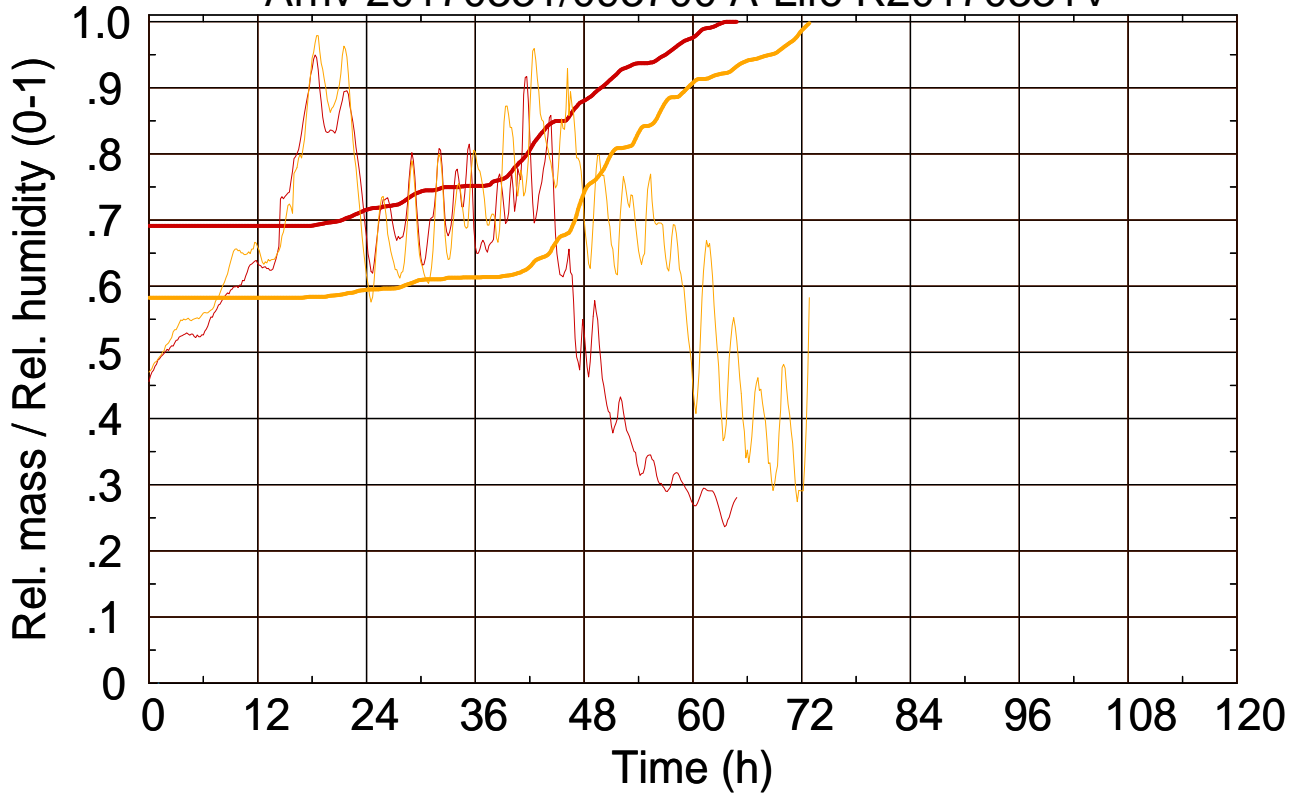

Arriv 20170331/093700 A-Life R20170331V

0 — 1 —

Arriv 20170331/093700 A-Life R20170331V

— Height

— Mixing height