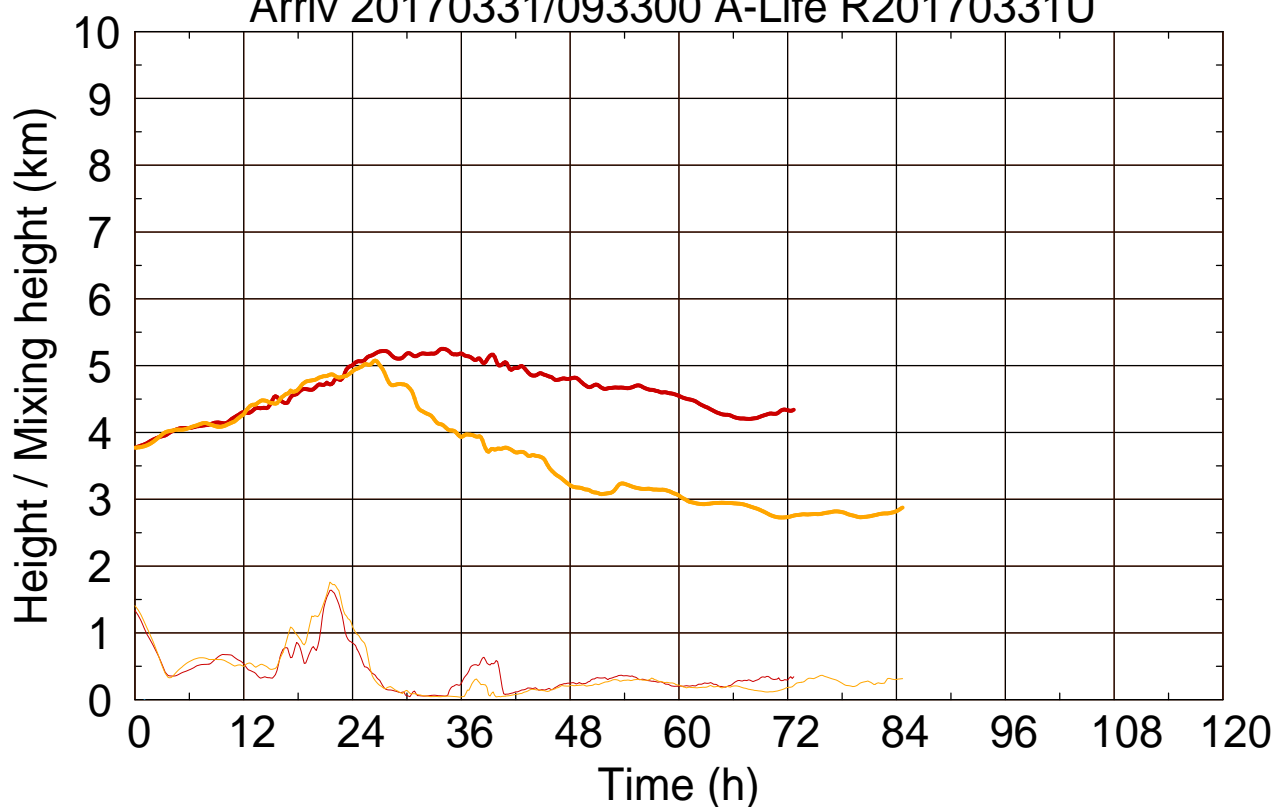

Arriv 20170331/093300 A-Life R20170331U

0 — 1

Arriv 20170331/093300 A-Life R20170331U

— Height

— Mixing height