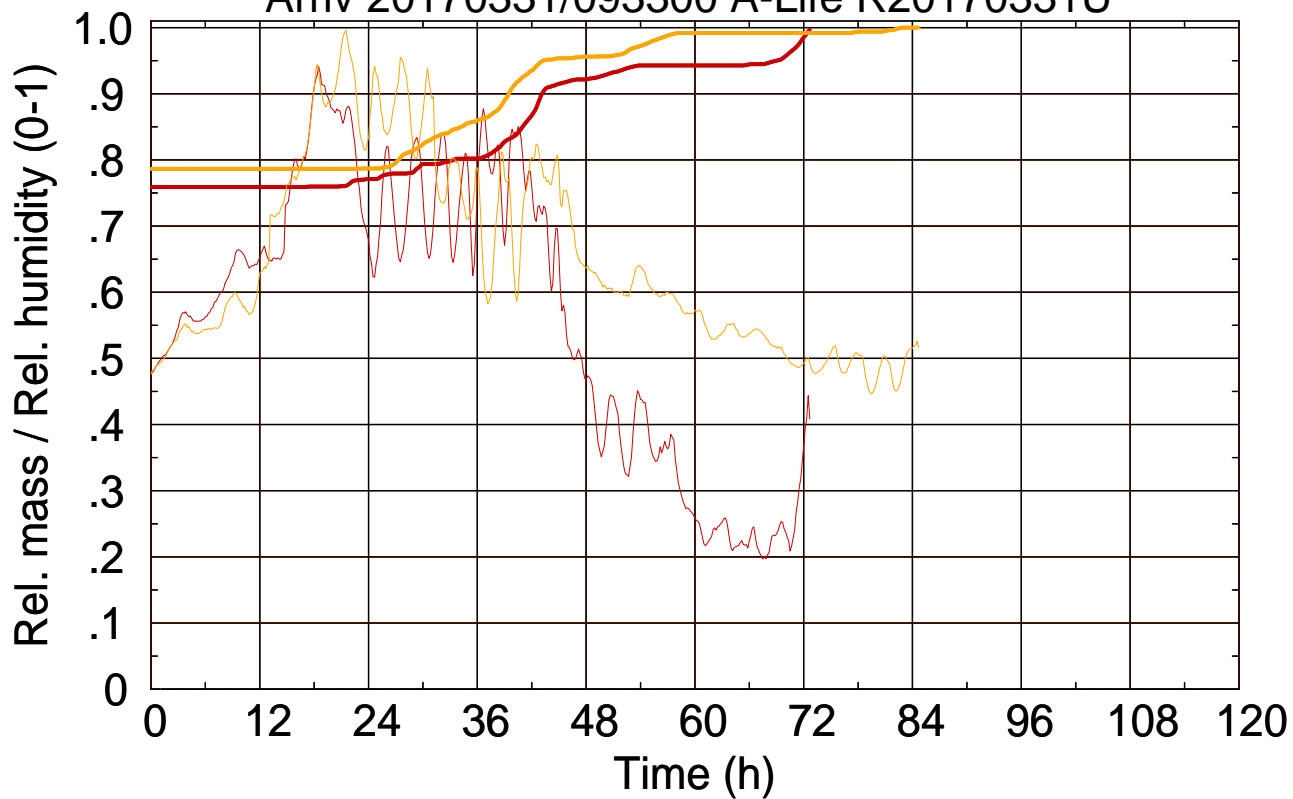

Arriv 20170331/093300 A-Life R20170331U

0 — 1

Arriv 20170331/093300 A-Life R20170331U

— Height

— Mixing height