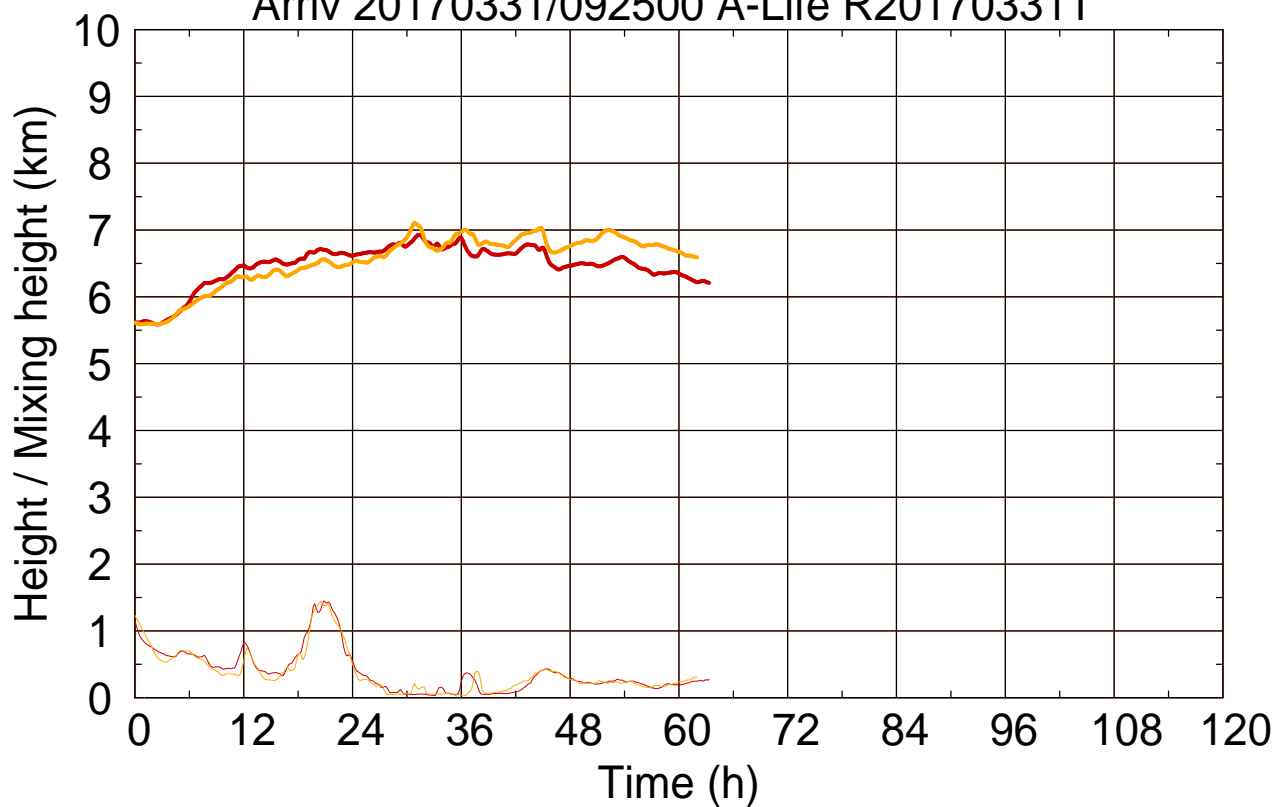

Arriv 20170331/092500 A-Life R20170331T

0 — 1 —

Arriv 20170331/092500 A-Life R20170331T

— Height — Mixing height