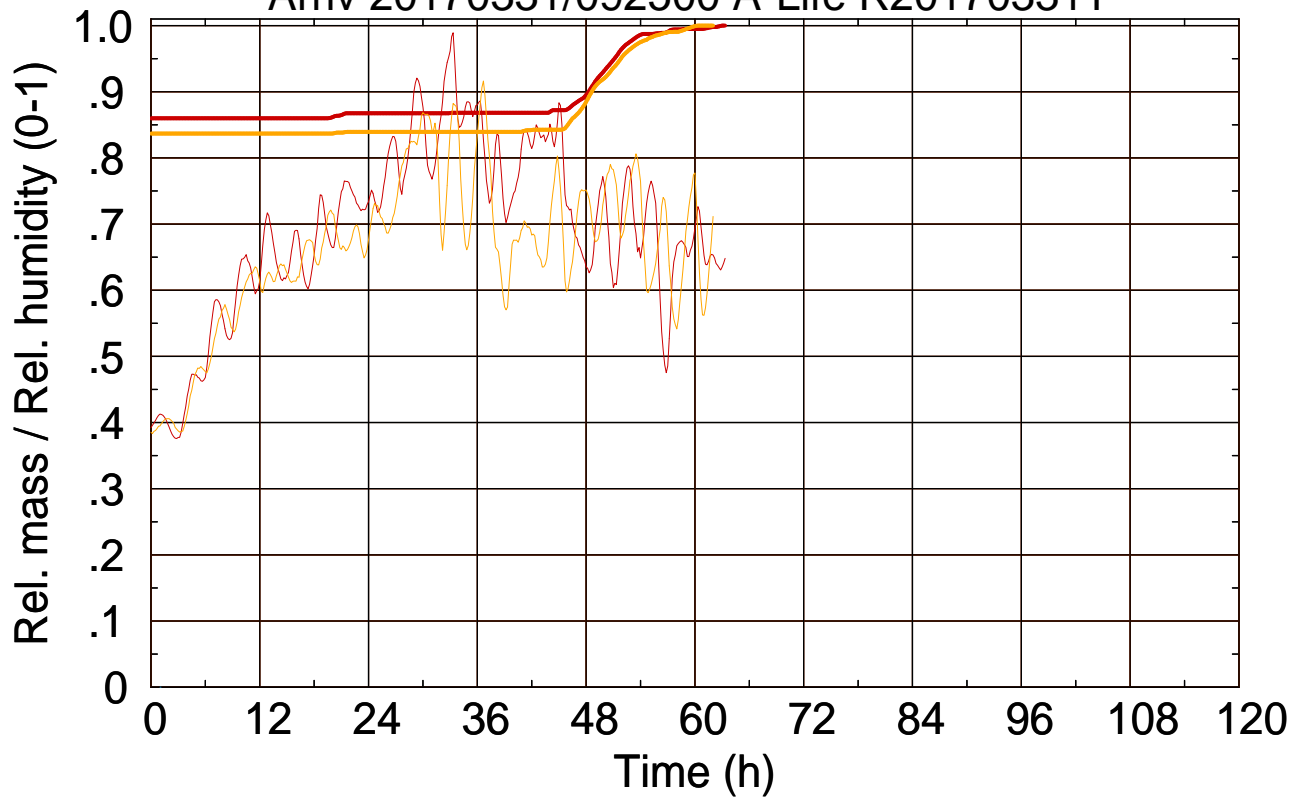

Arriv 20170331/092500 A-Life R20170331T

0 — 1 —

Arriv 20170331/092500 A-Life R20170331T

— Height — Mixing height