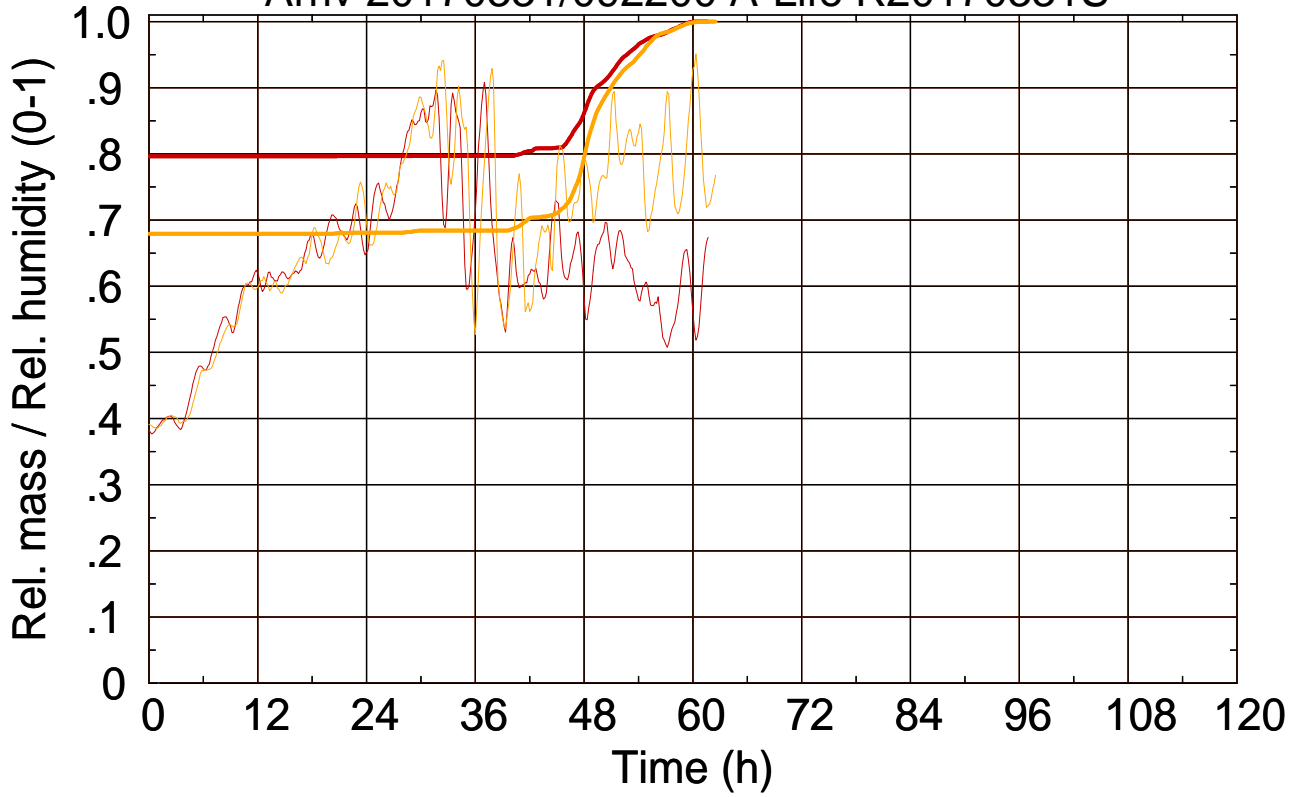

Arriv 20170331/092200 A-Life R20170331S

0 — 1 —

Arriv 20170331/092200 A-Life R20170331S

— Height — Mixing height