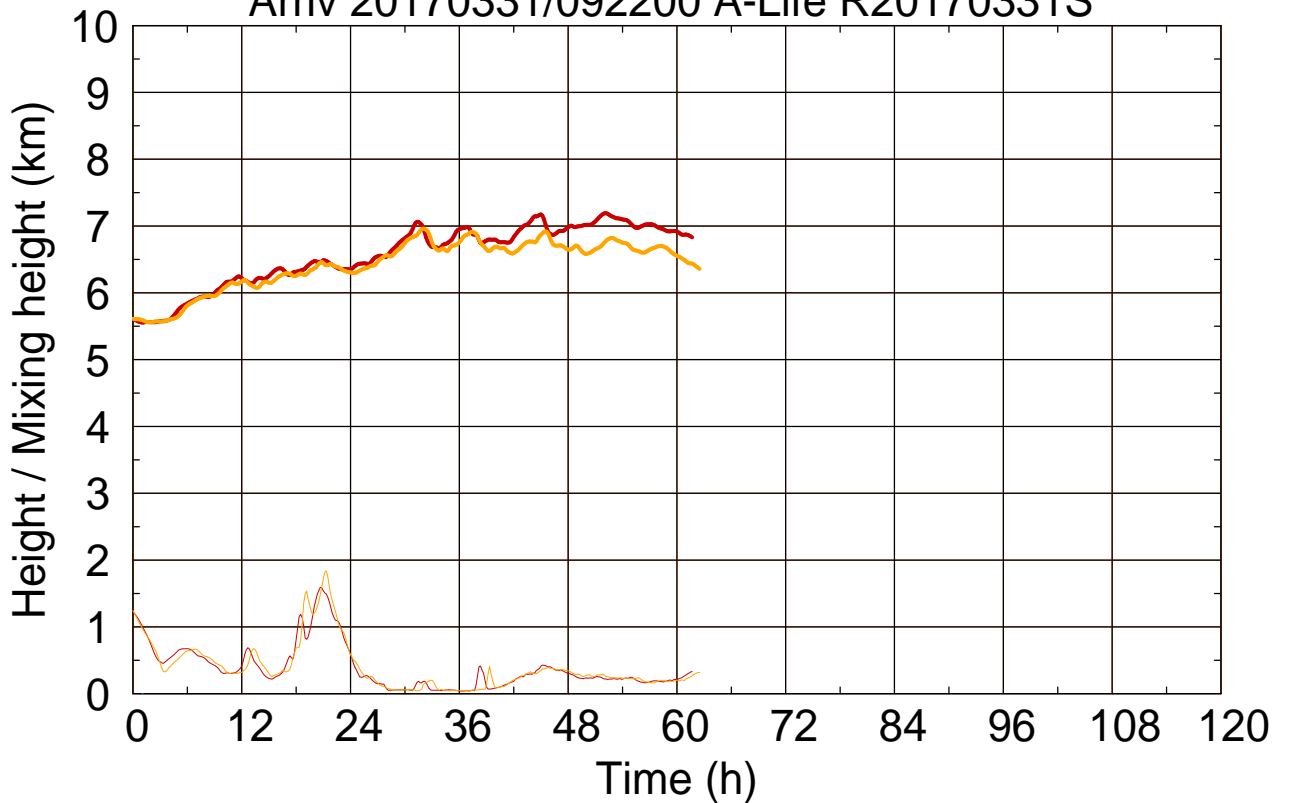

Arriv 20170331/092200 A-Life R20170331S

0 — 1 —

Arriv 20170331/092200 A-Life R20170331S

— Height — Mixing height