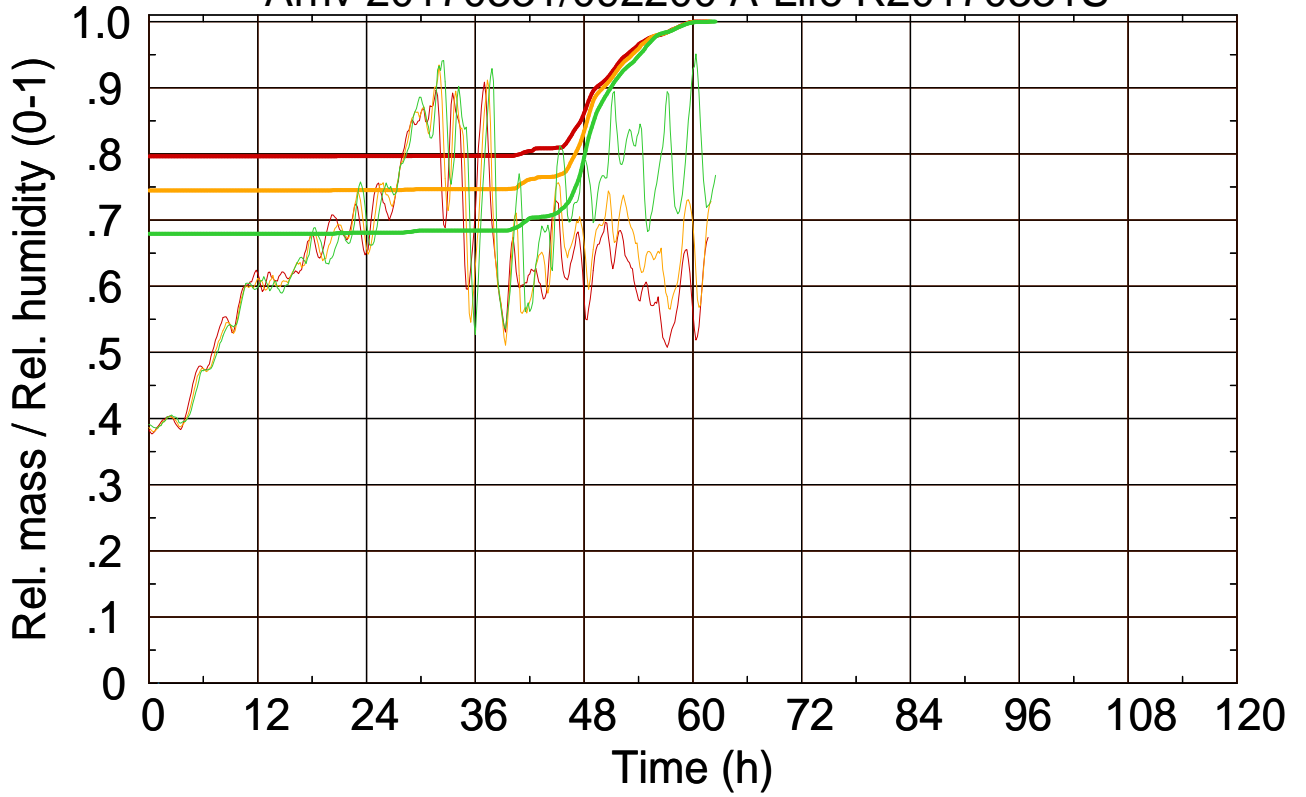

Arriv 20170331/092200 A-Life R20170331S

0 — 1 — 2 —

Arriv 20170331/092200 A-Life R20170331S

— Height — Mixing height