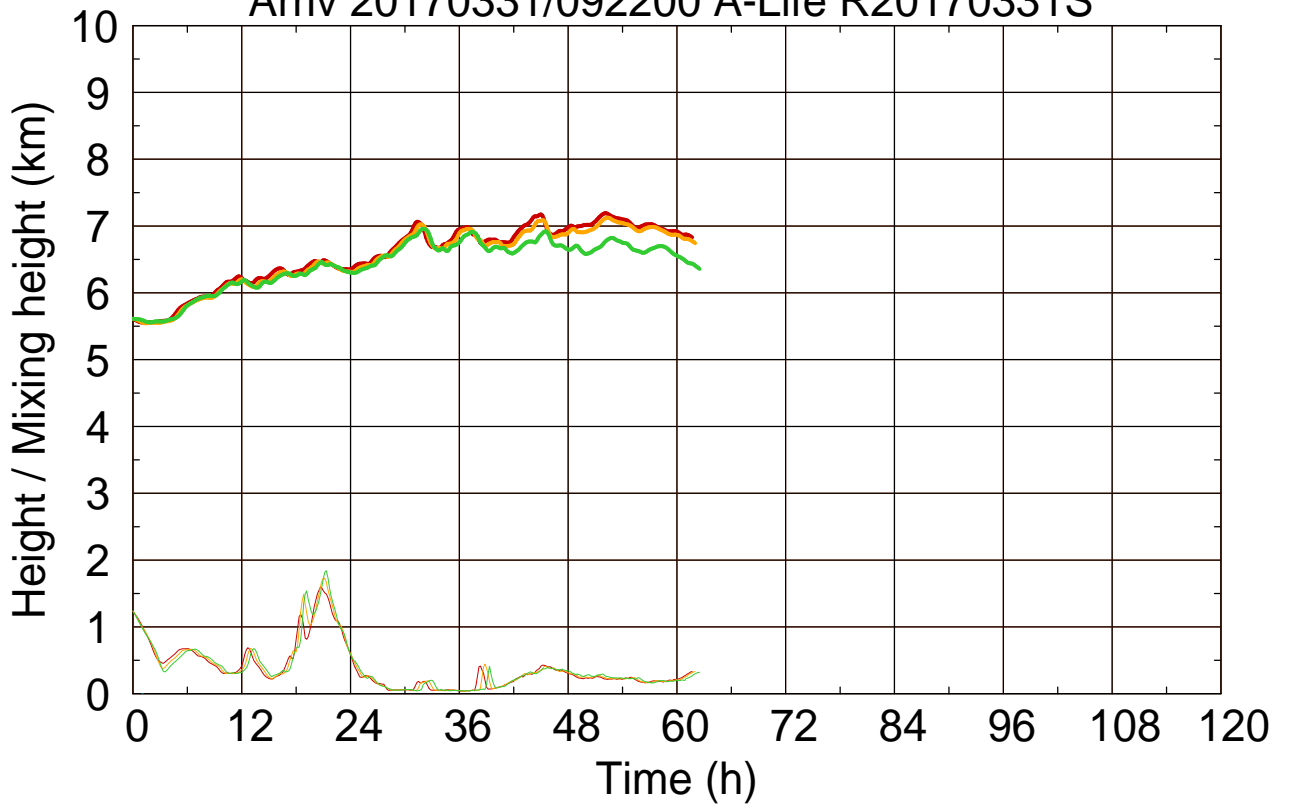

Arriv 20170331/092200 A-Life R20170331S

0 — 1 — 2 —

Arriv 20170331/092200 A-Life R20170331S

— Height — Mixing height