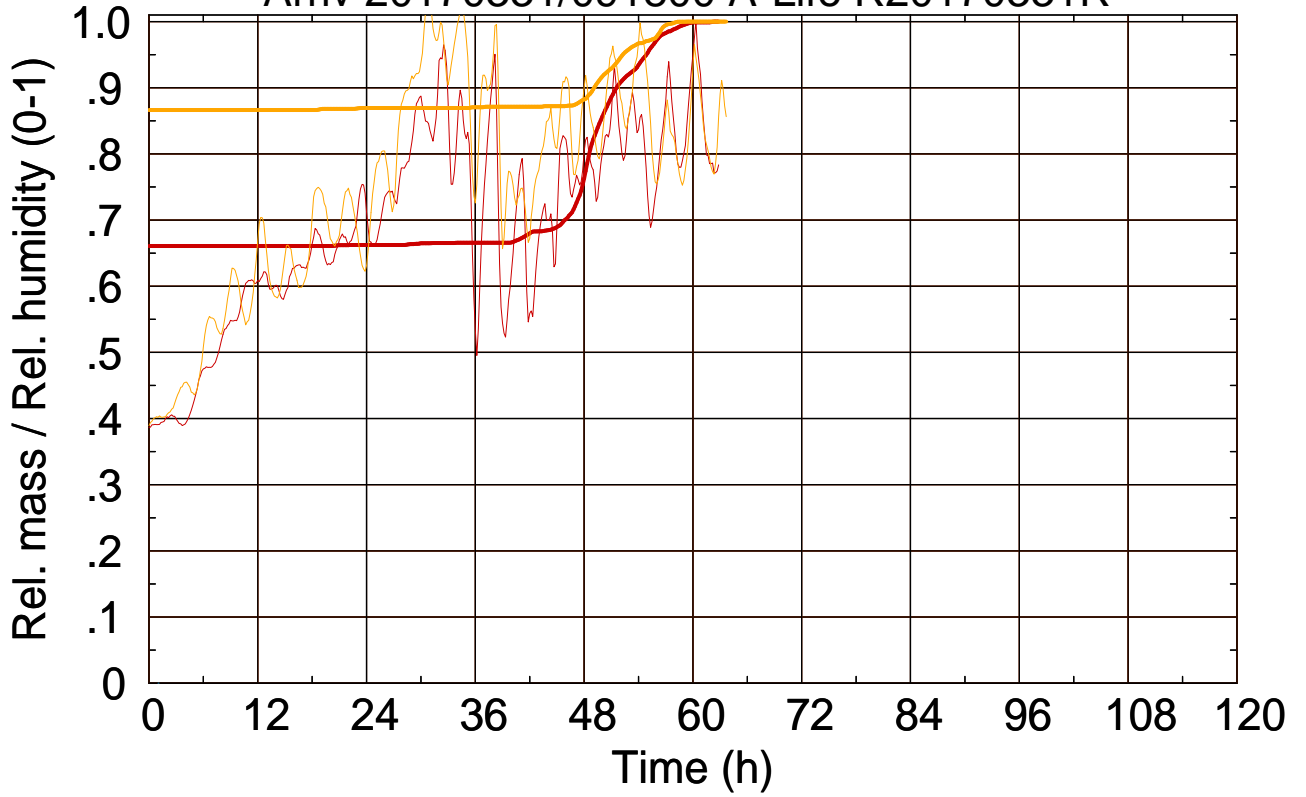

Arriv 20170331/091800 A-Life R20170331R

0 — 1

Arriv 20170331/091800 A-Life R20170331R

— Height — Mixing height