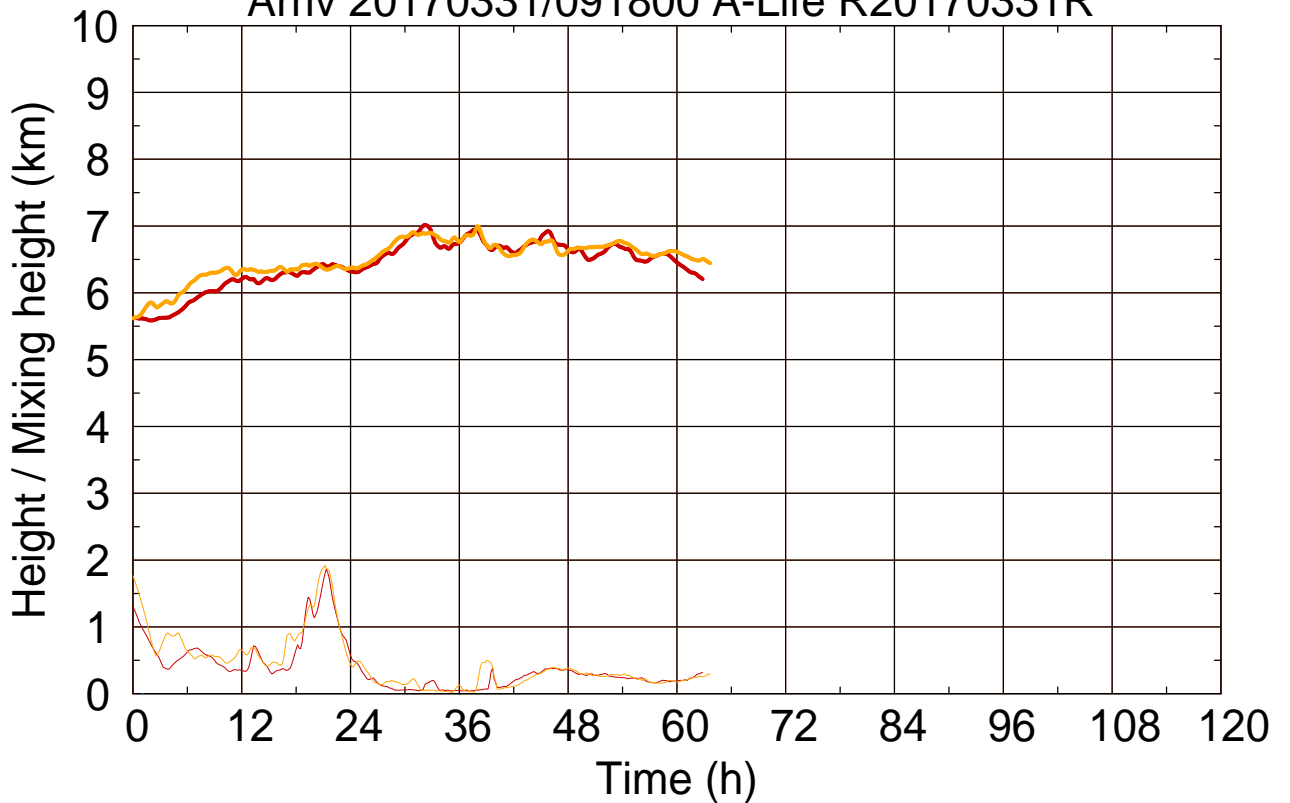

Arriv 20170331/091800 A-Life R20170331R

0 — 1

Arriv 20170331/091800 A-Life R20170331R

— Height — Mixing height