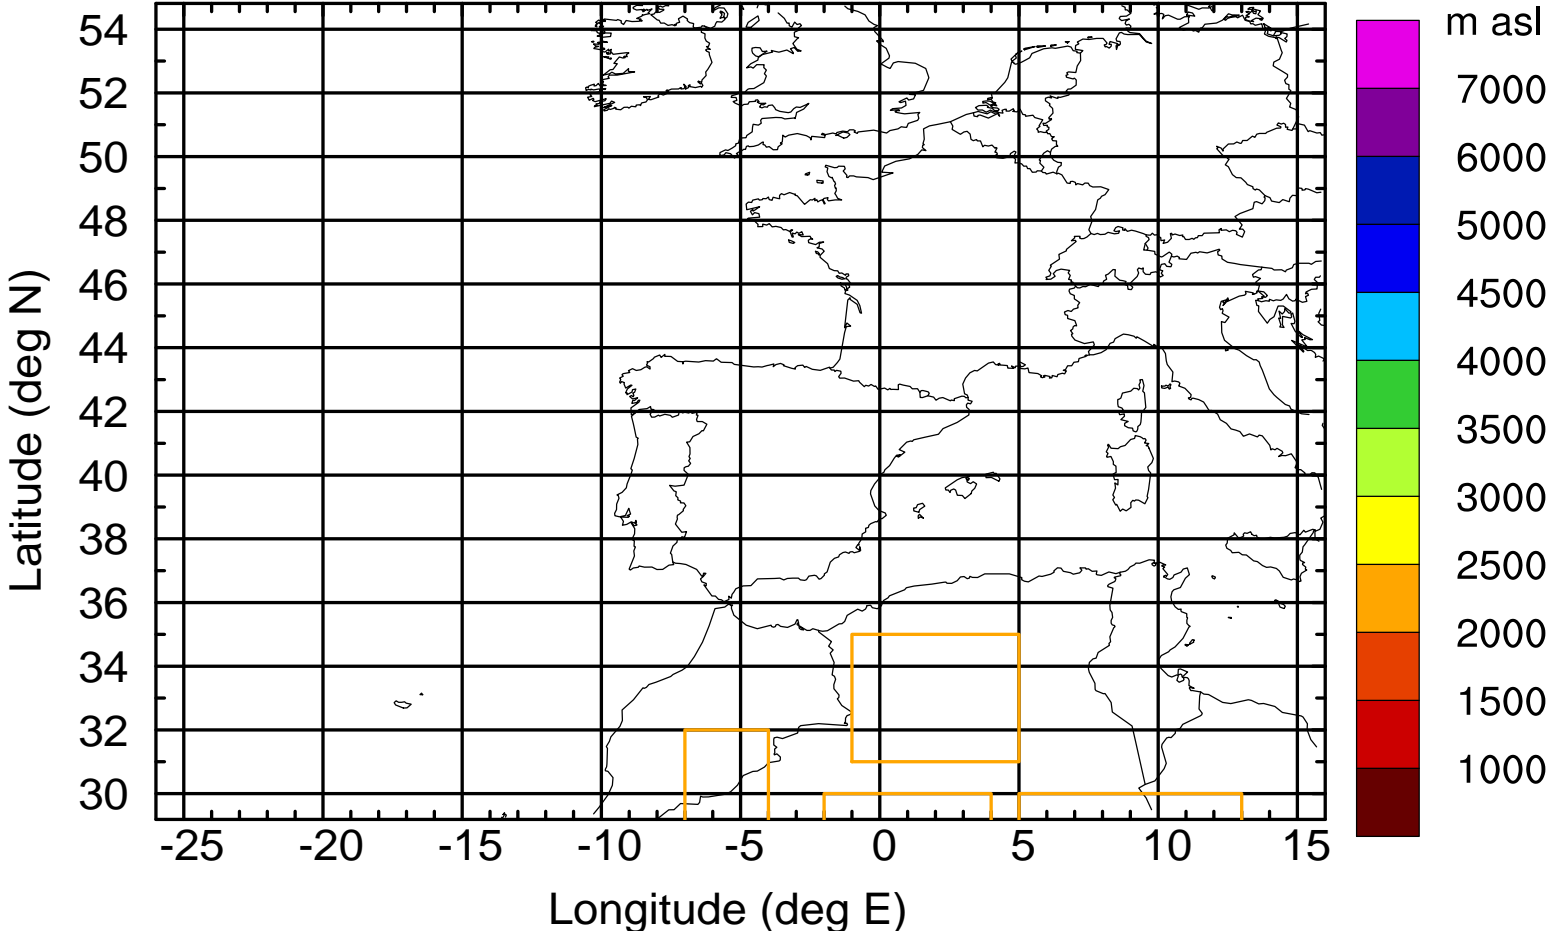

Level #16 of flight 170331a

Flight trajectory