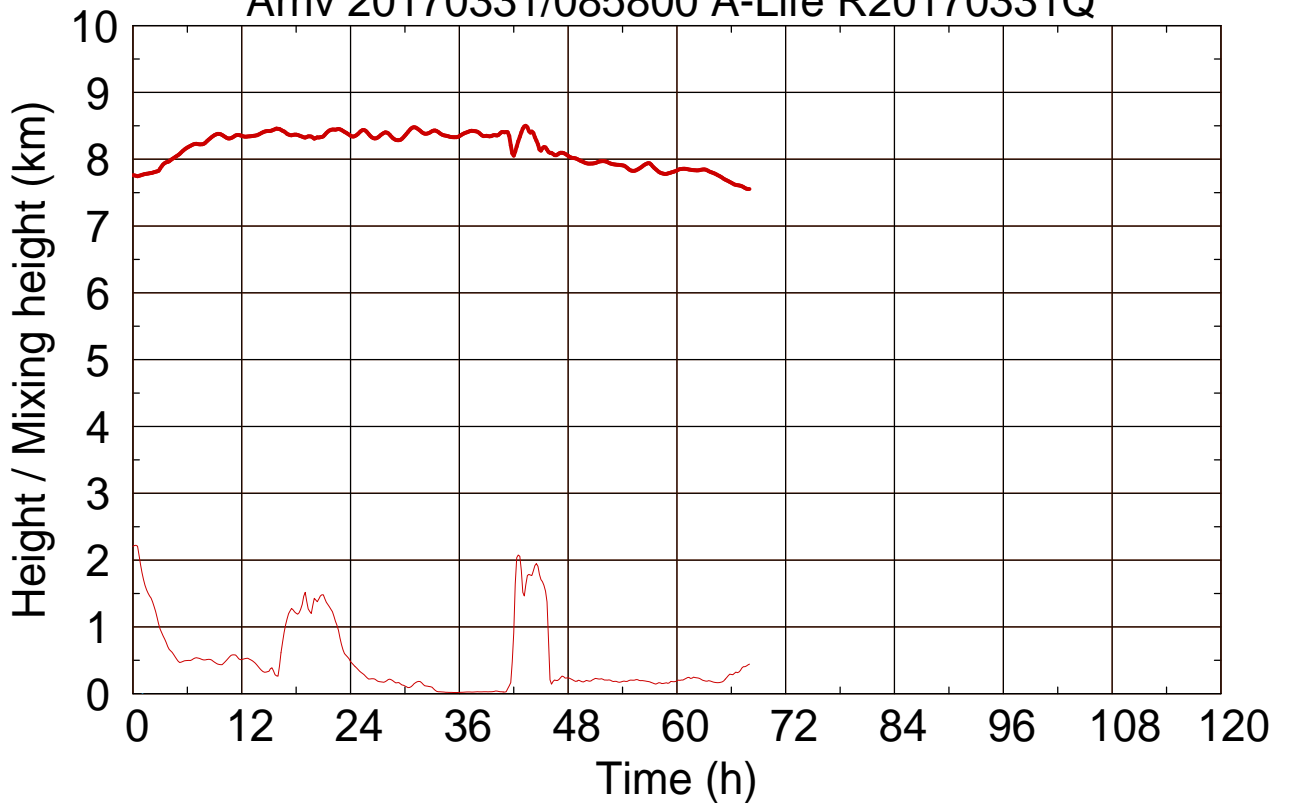

Arriv 20170331/090500 A-Life R20170331Q

0 — 1 — 2 — 3 — 4 —

Arriv 20170331/090500 A-Life R20170331Q

——— Height      ——— Mixing height

Arriv 20170331/085800 A-Life R20170331Q

0

Arriv 20170331/085800 A-Life R20170331Q

Height

Mixing height