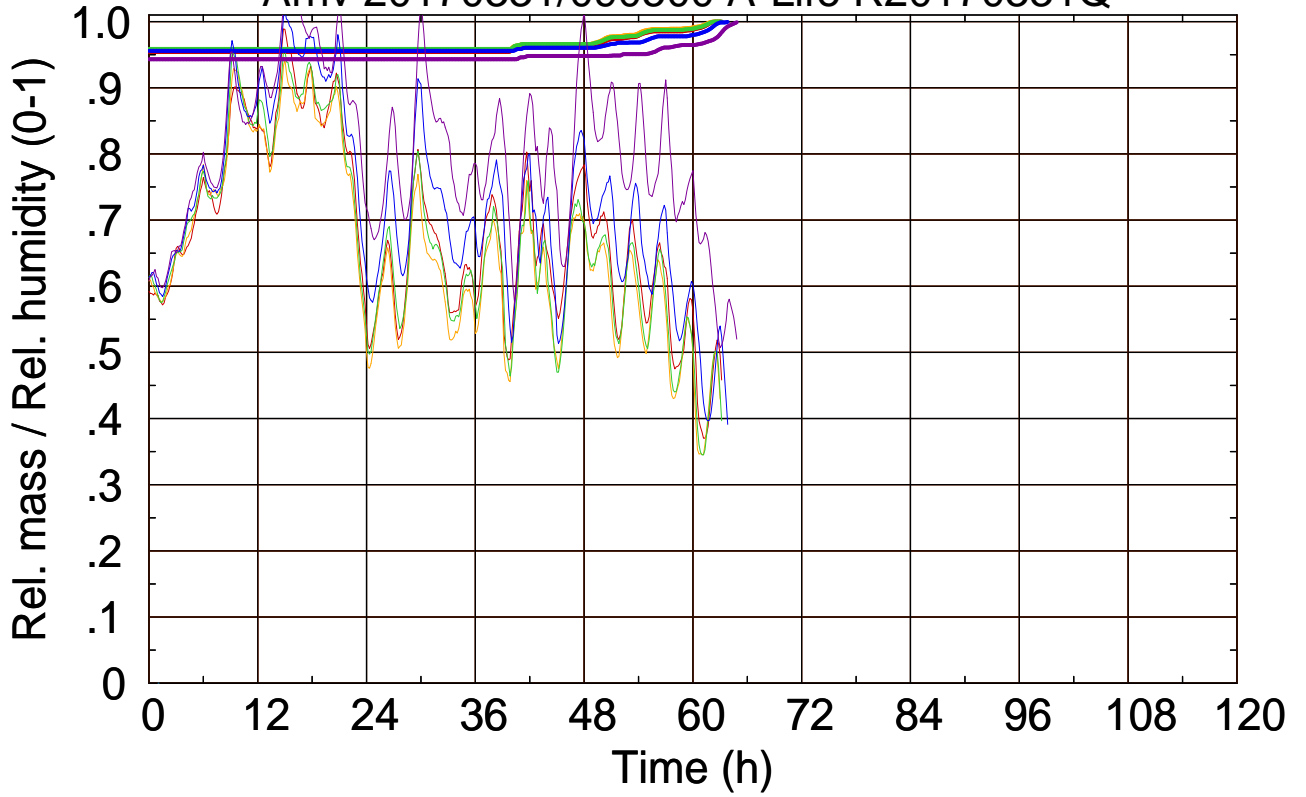

Arriv 20170331/090500 A-Life R20170331Q

0 — 1 — 2 — 3 — 4 —

Arriv 20170331/090500 A-Life R20170331Q

——— Height      ——— Mixing height

Arriv 20170331/085800 A-Life R20170331Q

0

Arriv 20170331/085800 A-Life R20170331Q

Height

Mixing height