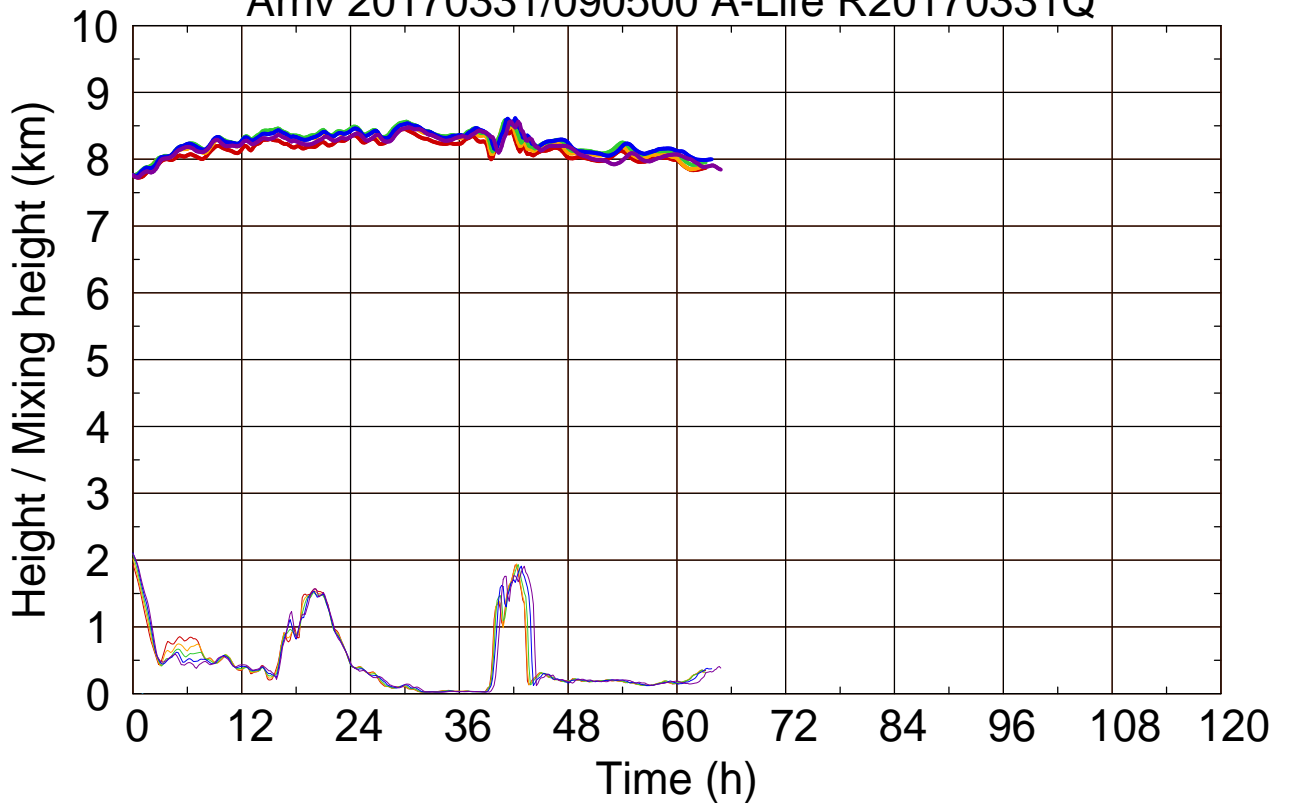

Arriv 20170331/090500 A-Life R20170331Q

0 — 1 — 2 — 3 — 4 —

Arriv 20170331/090500 A-Life R20170331Q

——— Height      ——— Mixing height

Arriv 20170331/085800 A-Life R20170331Q

0

Arriv 20170331/085800 A-Life R20170331Q

Height

Mixing height