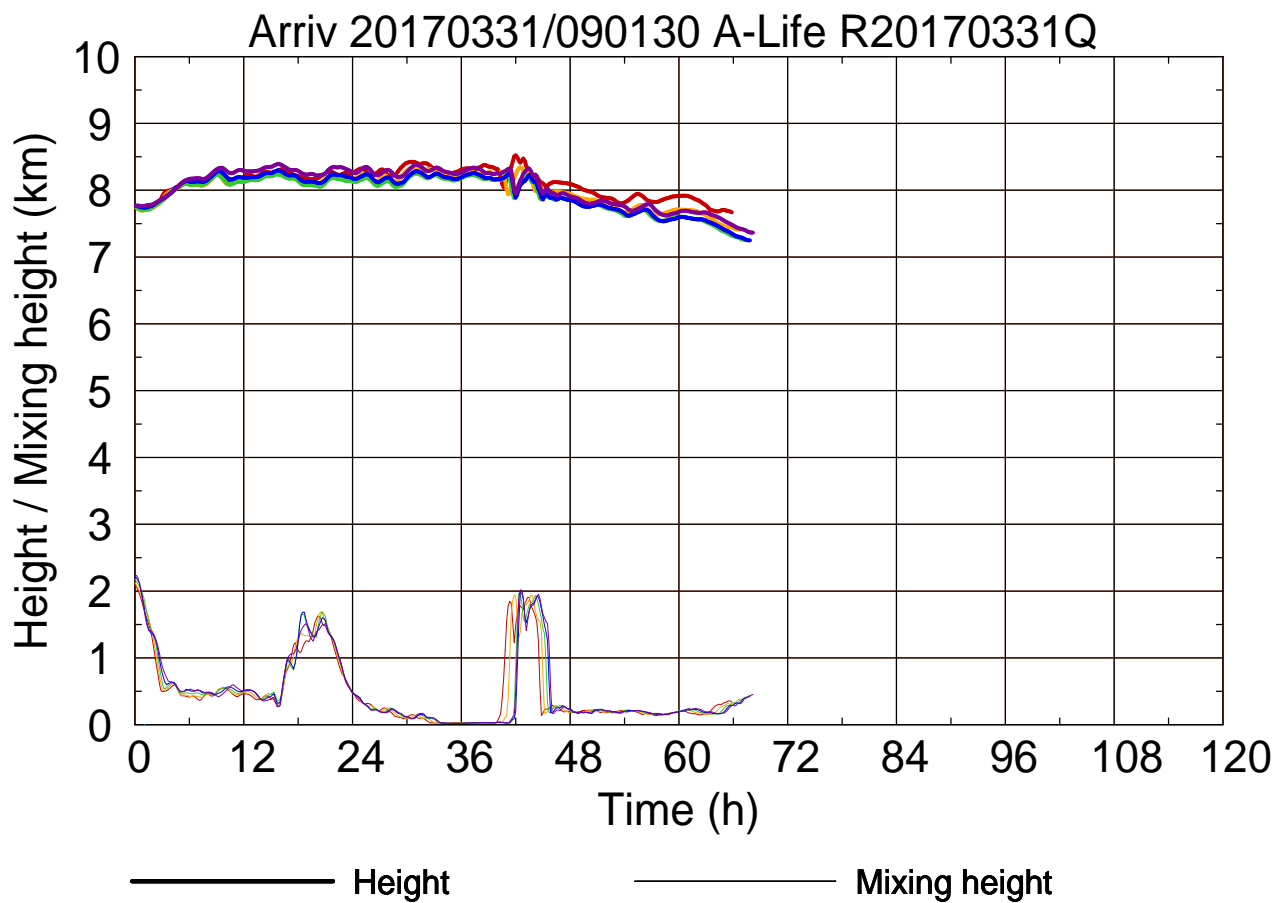

Arriv 20170331/090500 A-Life R20170331Q

0 — 1 — 2 — 3 — 4 —

Arriv 20170331/090500 A-Life R20170331Q

——— Height      ——— Mixing height

Arriv 20170331/085800 A-Life R20170331Q

0

Arriv 20170331/085800 A-Life R20170331Q

Height

Mixing height