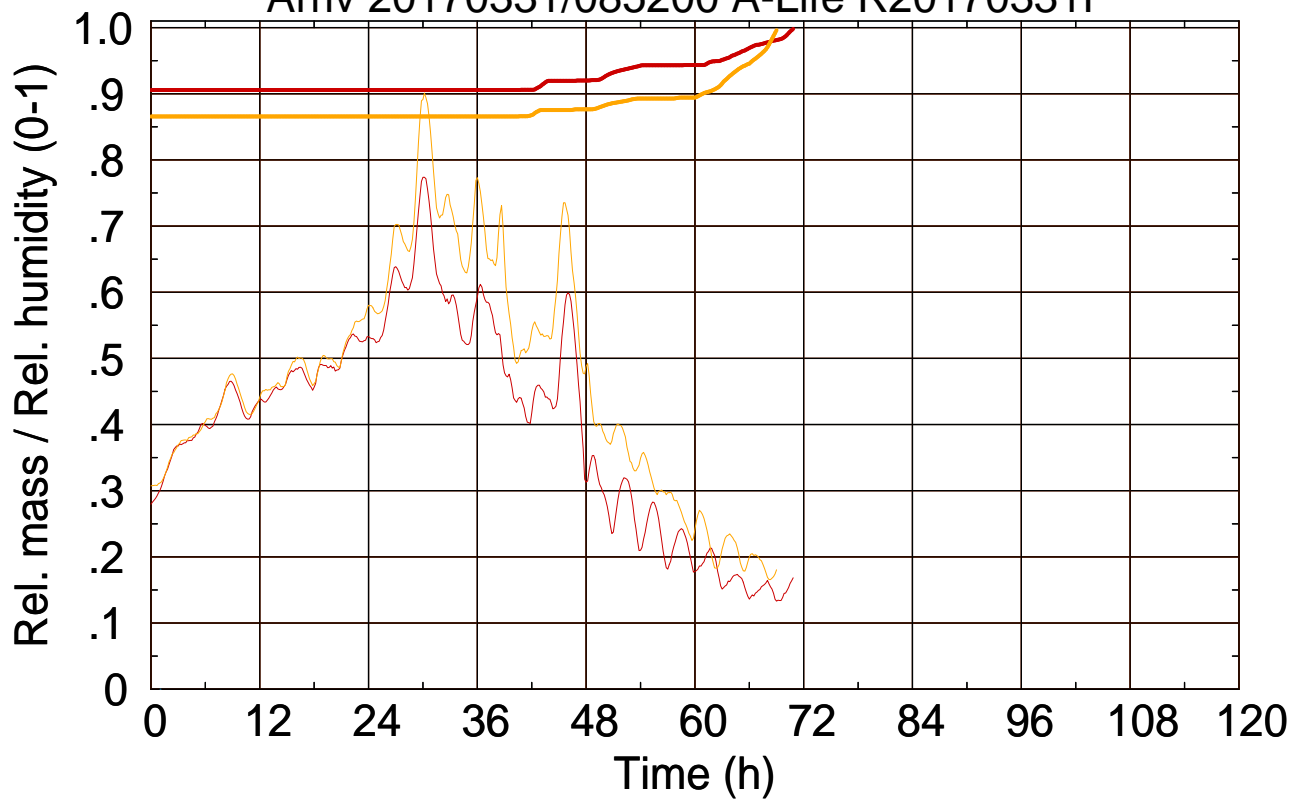

Arriv 20170331/085200 A-Life R20170331P

0 — 1 —

Arriv 20170331/085200 A-Life R20170331P

— Height — Mixing height