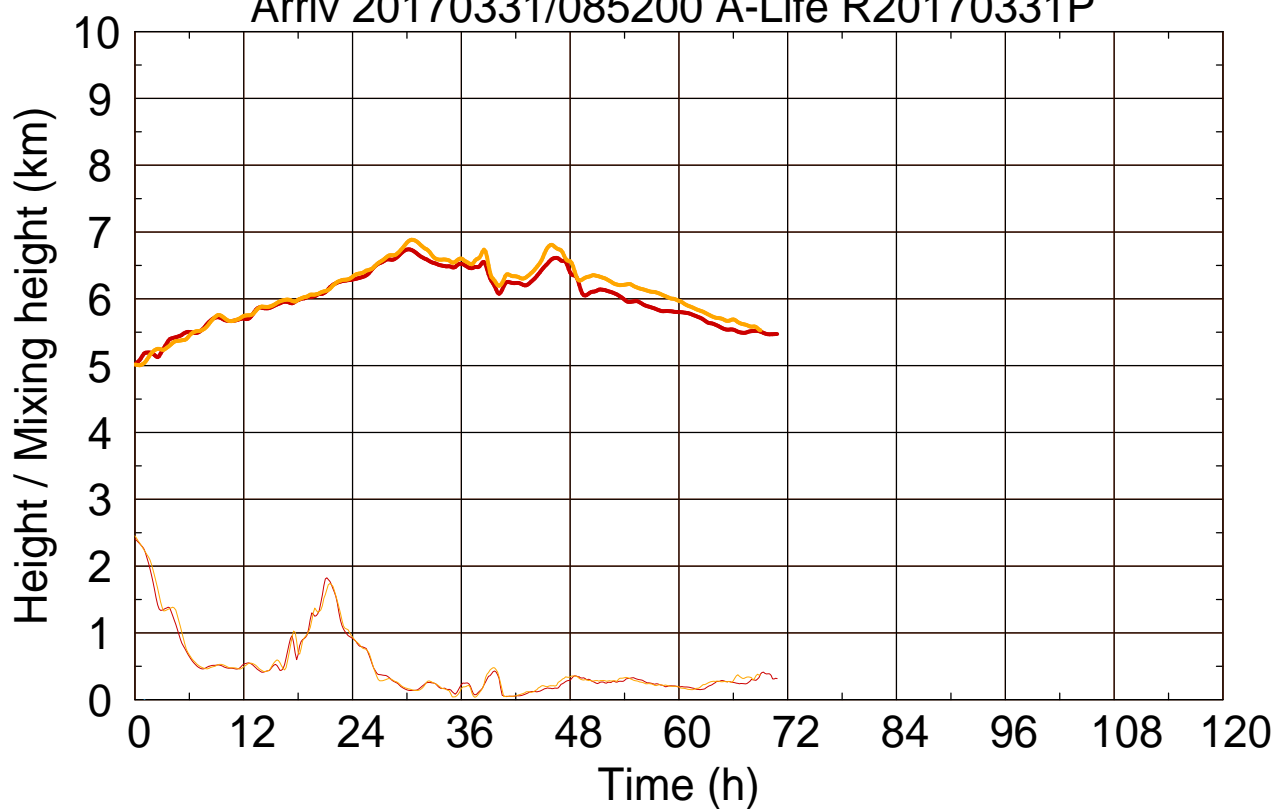

Arriv 20170331/085200 A-Life R20170331P

0 — 1 —

Arriv 20170331/085200 A-Life R20170331P

— Height — Mixing height