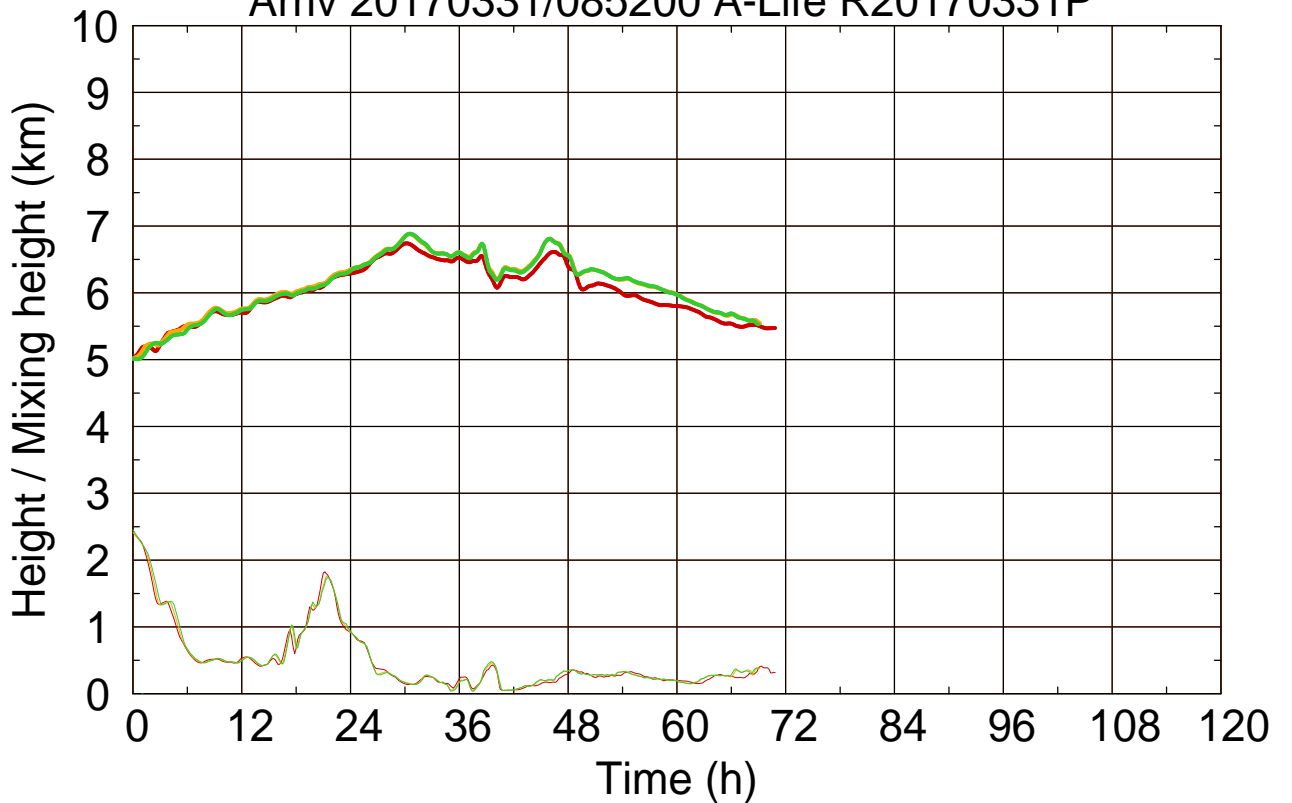

Arriv 20170331/085200 A-Life R20170331P

0 — 1 — 2 —

Arriv 20170331/085200 A-Life R20170331P

— Height — Mixing height