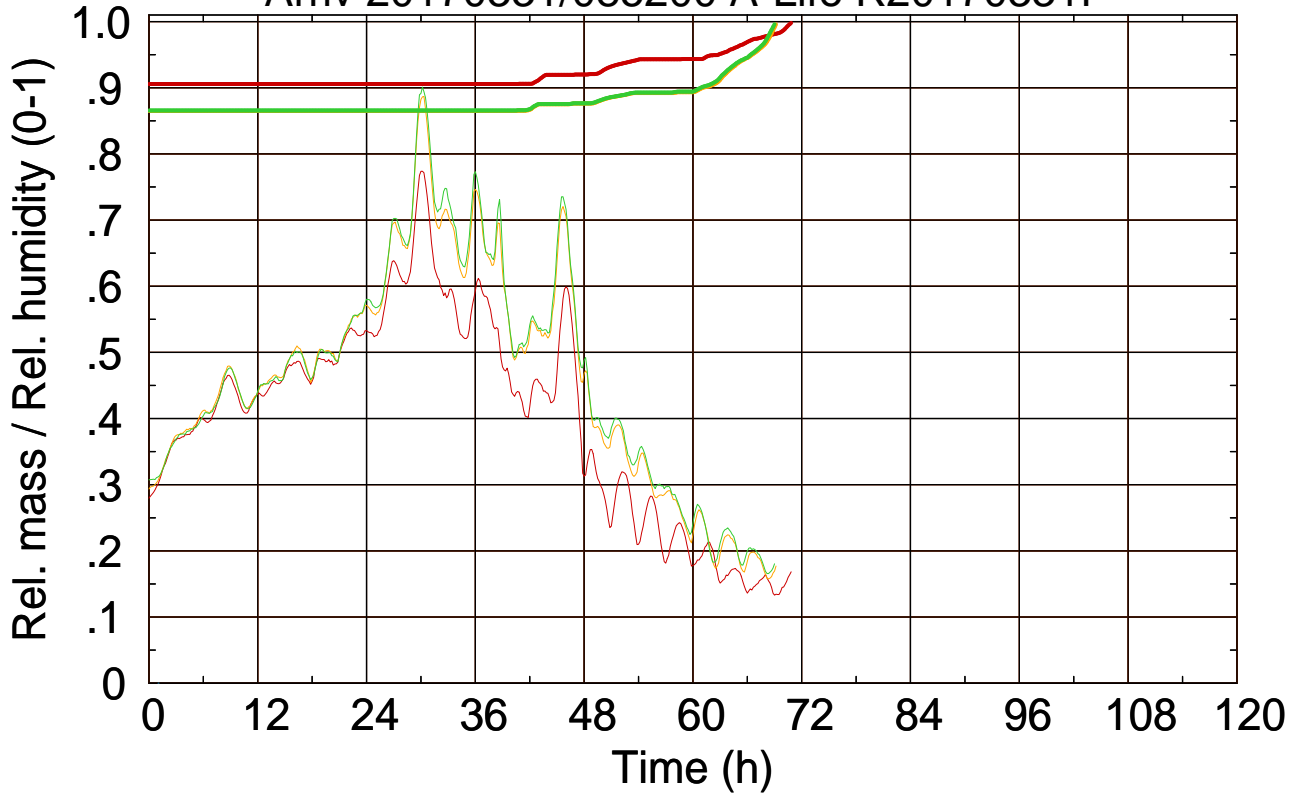

Arriv 20170331/085200 A-Life R20170331P

0 — 1 — 2 —

Arriv 20170331/085200 A-Life R20170331P

— Height — Mixing height