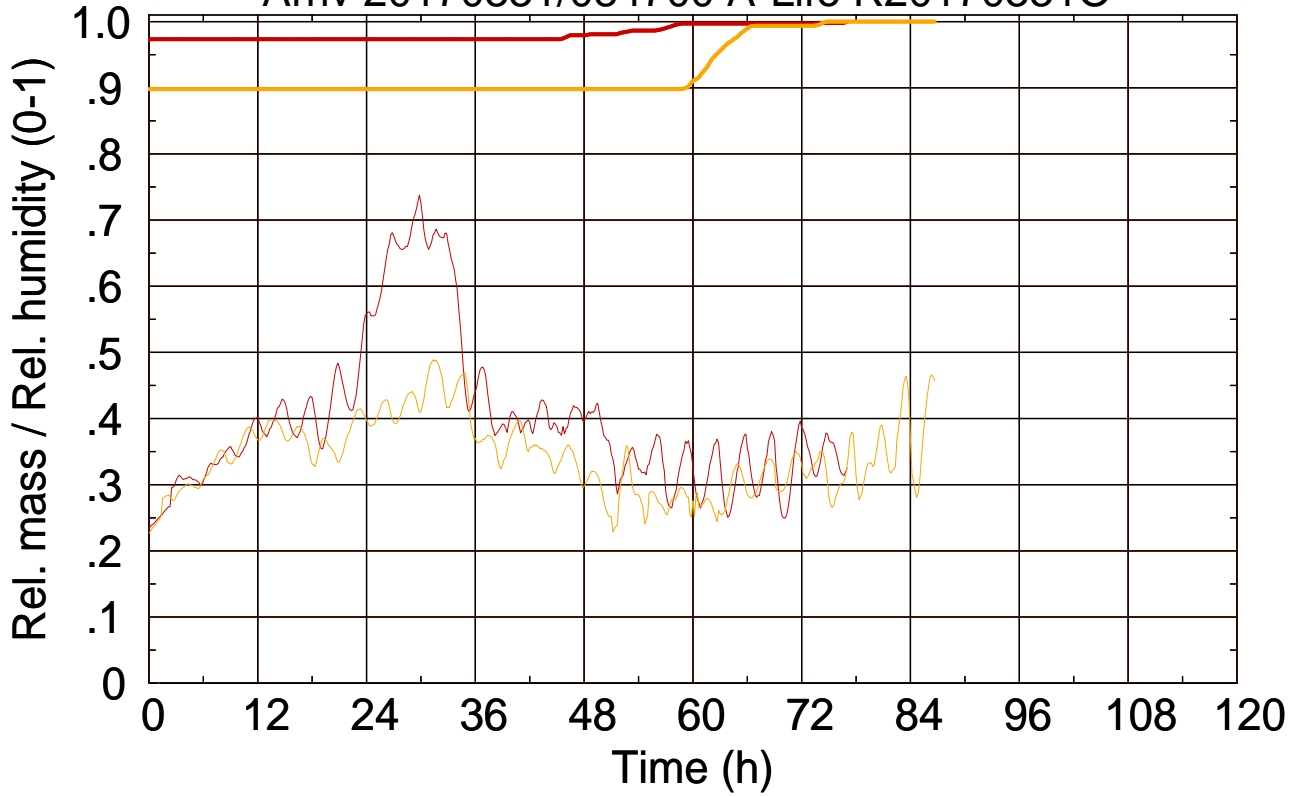

Arriv 20170331/084700 A-Life R20170331O

0 — 1 —

Arriv 20170331/084700 A-Life R20170331O

— Height

— Mixing height