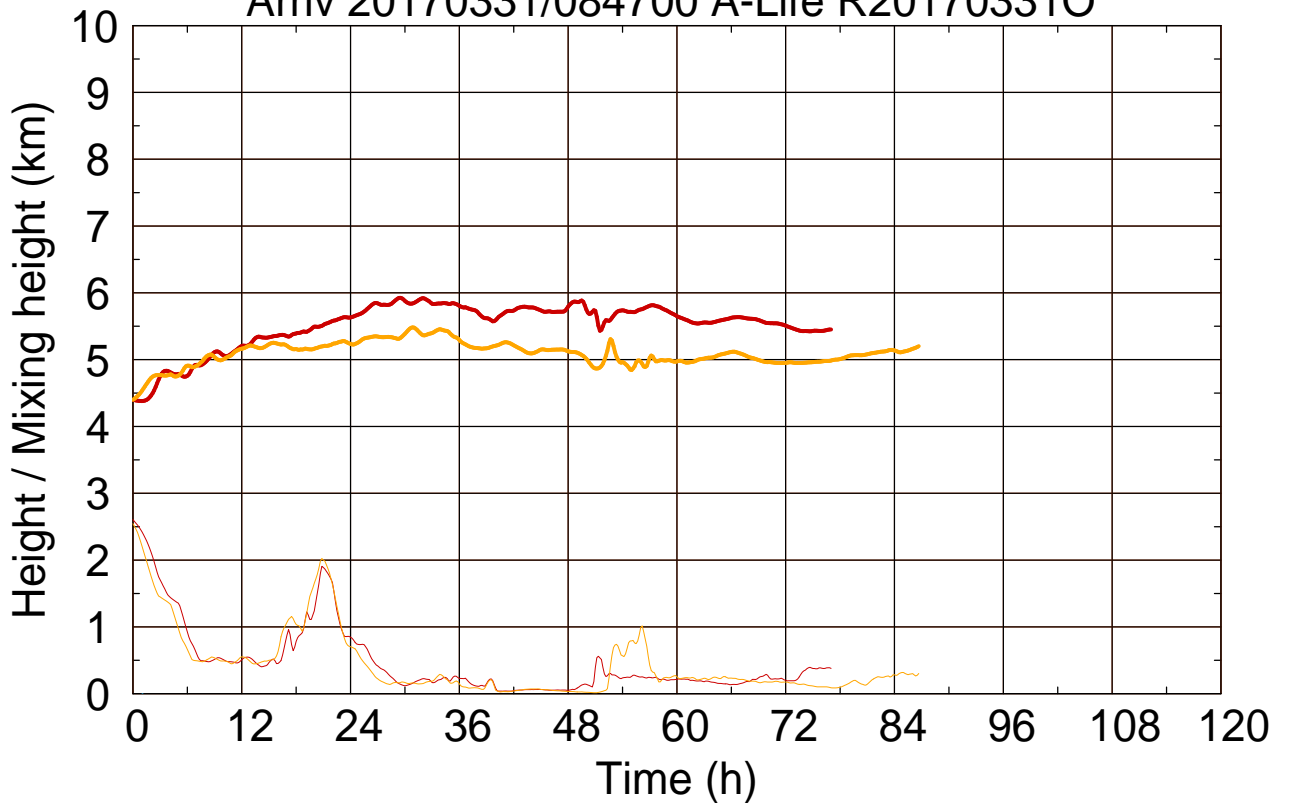

Arriv 20170331/084700 A-Life R20170331O

0 — 1 —

Arriv 20170331/084700 A-Life R20170331O

— Height

— Mixing height