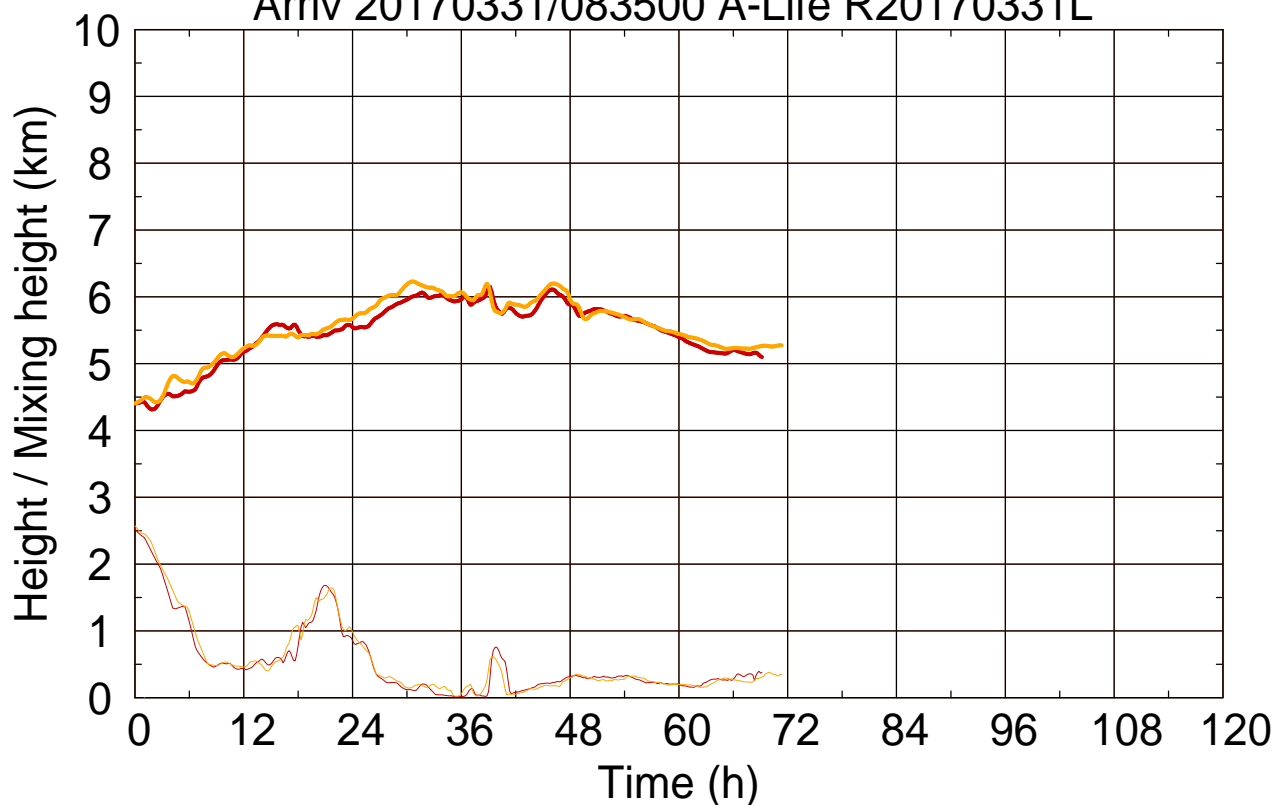

Arriv 20170331/083500 A-Life R20170331L

0 — 1 —

Arriv 20170331/083500 A-Life R20170331L

— Height — Mixing height