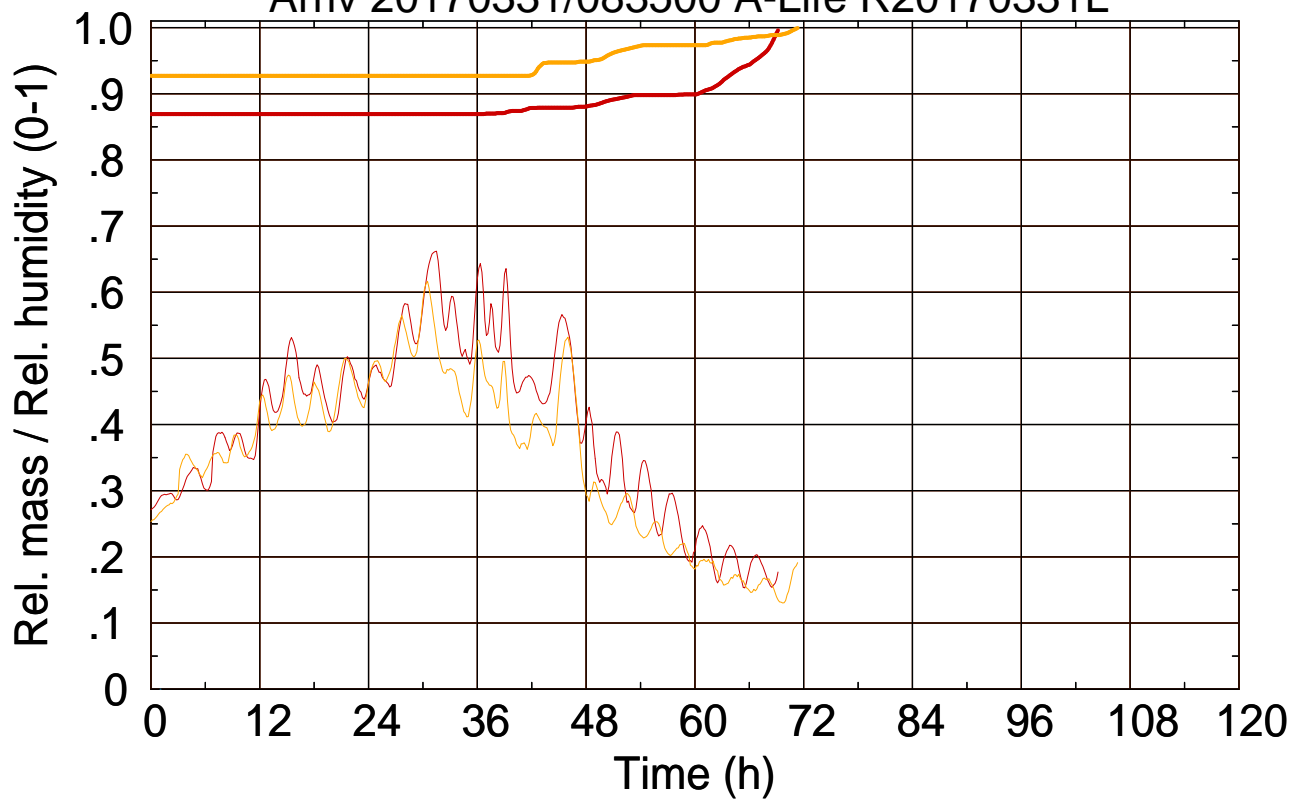

Arriv 20170331/083500 A-Life R20170331L

0 — 1 —

Arriv 20170331/083500 A-Life R20170331L

— Height — Mixing height