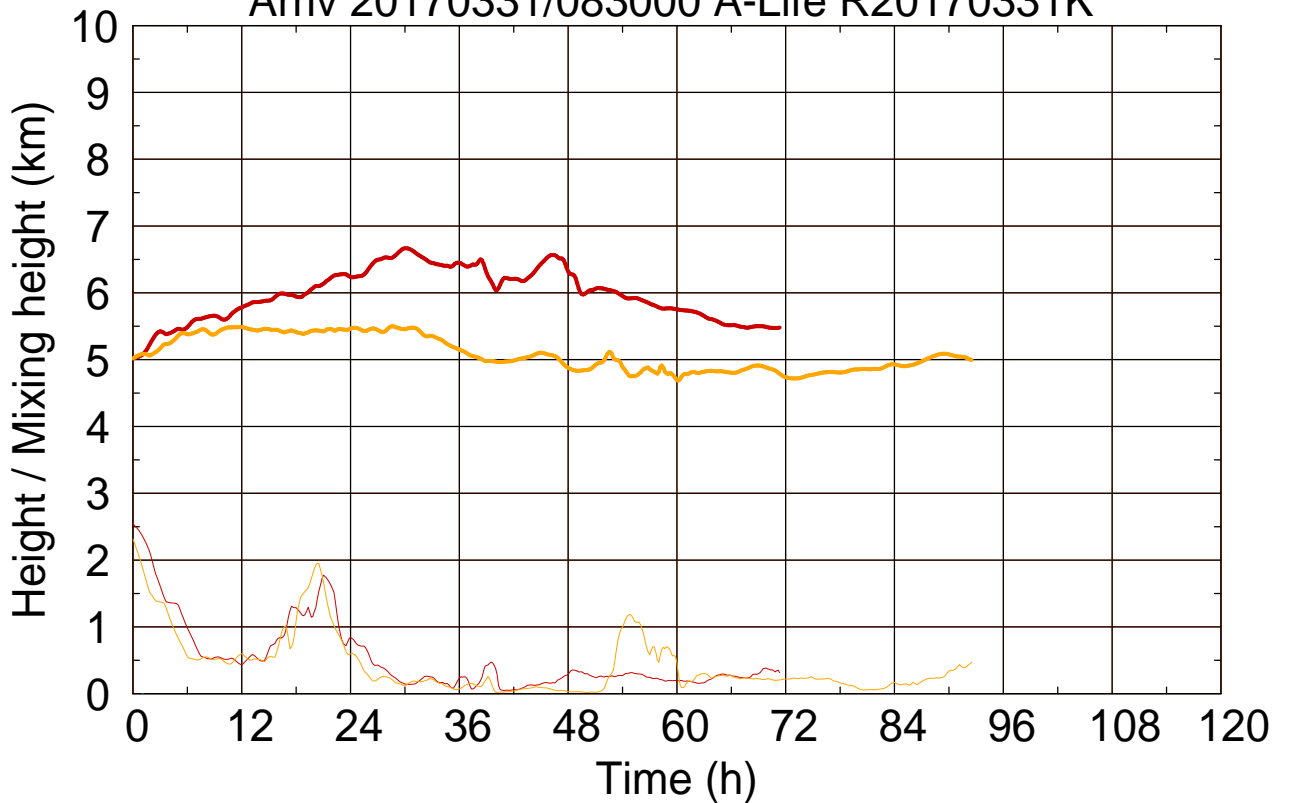

Arriv 20170331/083000 A-Life R20170331K

0 — 1 —

Arriv 20170331/083000 A-Life R20170331K

— Height

— Mixing height