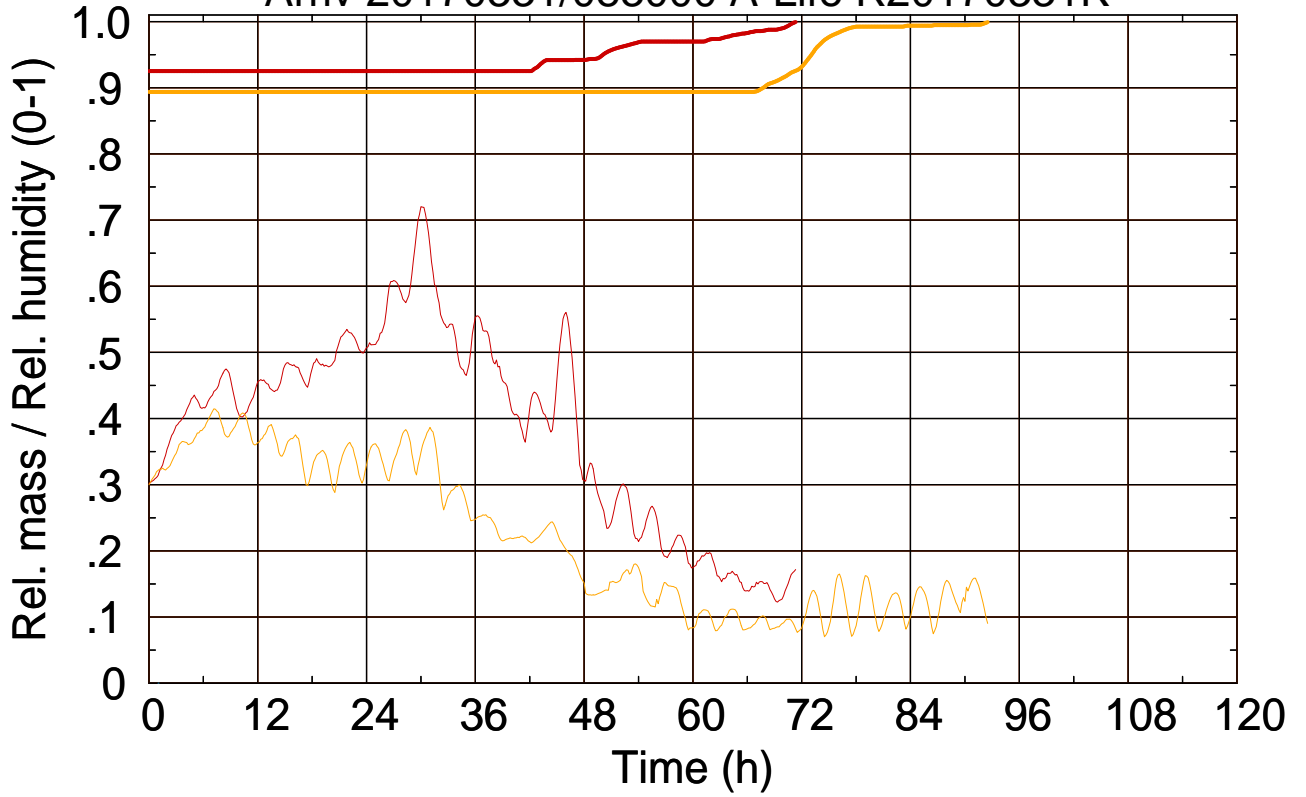

Arriv 20170331/083000 A-Life R20170331K

0 — 1 —

Arriv 20170331/083000 A-Life R20170331K

— Height

— Mixing height