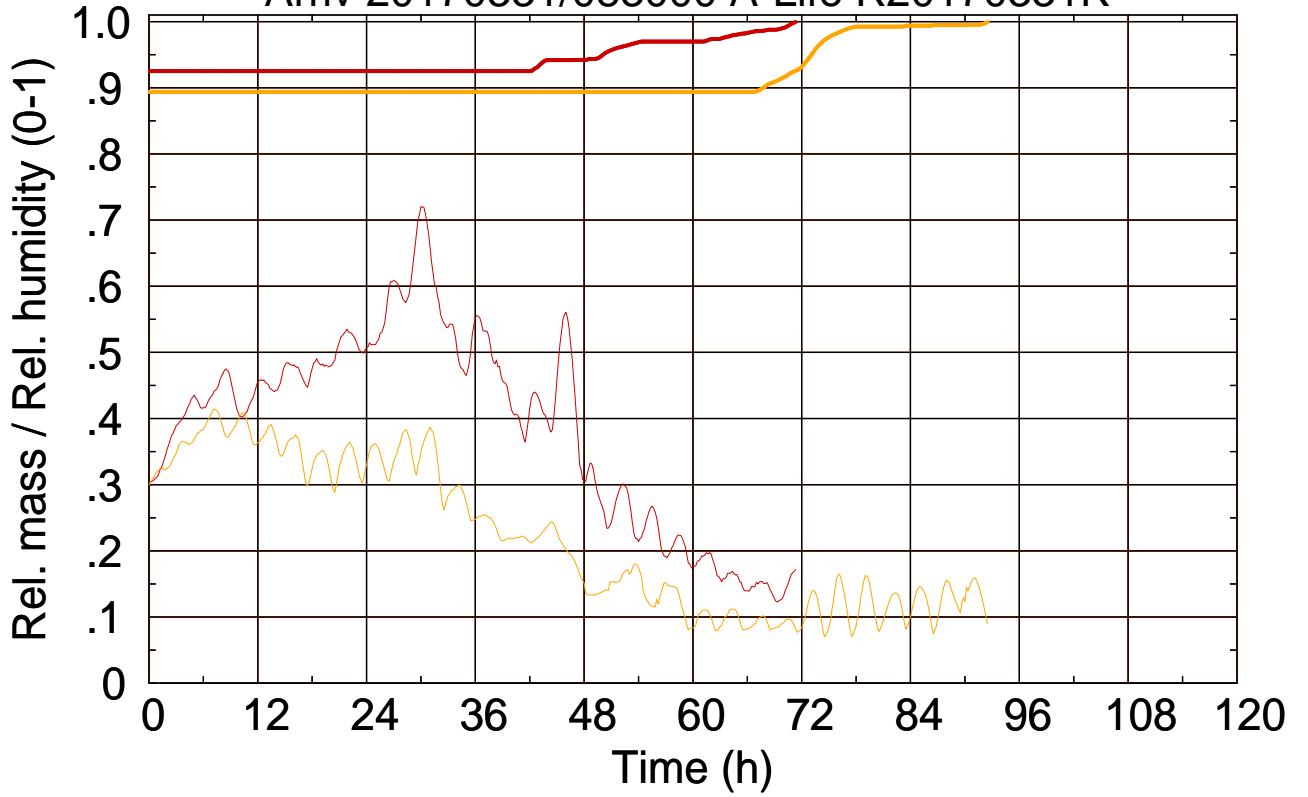

Arriv 20170331/083000 A-Life R20170331K

0 — 1 —

Arriv 20170331/083000 A-Life R20170331K

— Height

— Mixing height