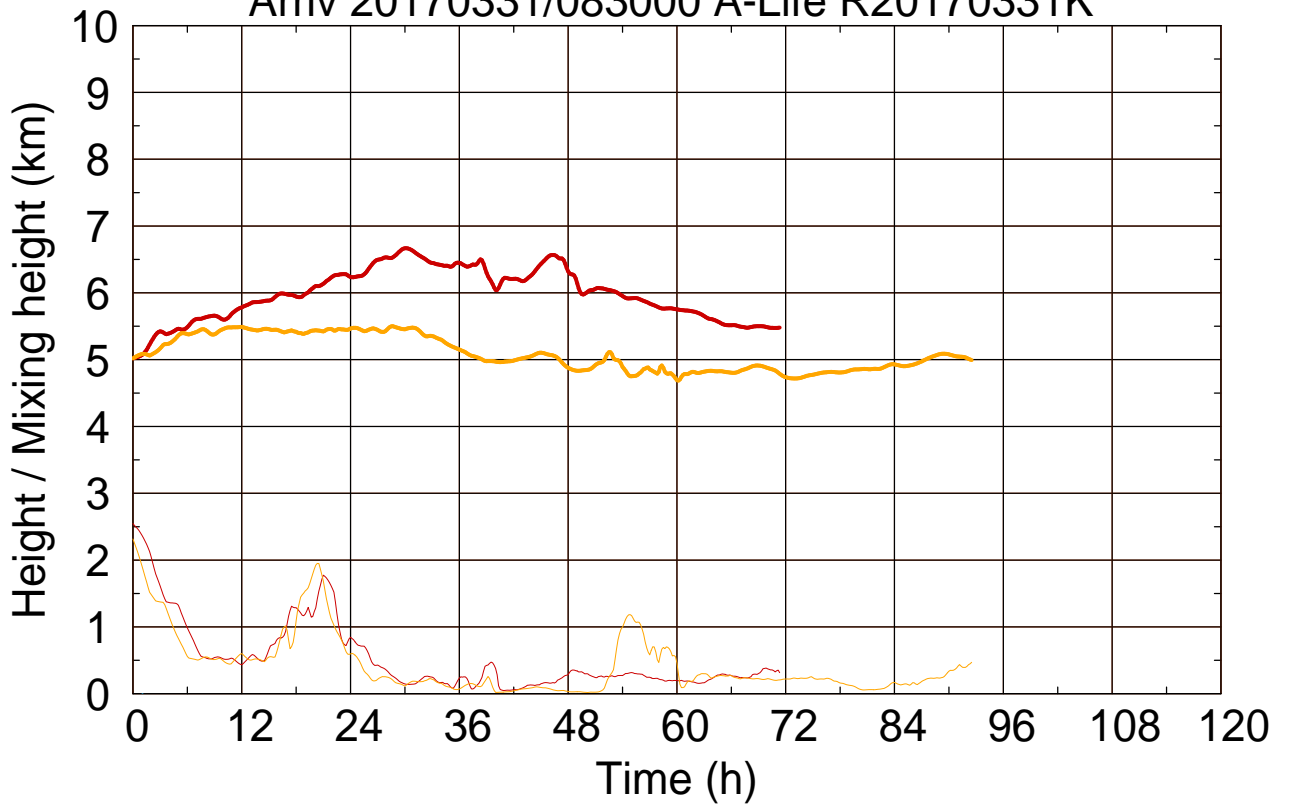

Arriv 20170331/083000 A-Life R20170331K

0 — 1 —

Arriv 20170331/083000 A-Life R20170331K

— Height

— Mixing height