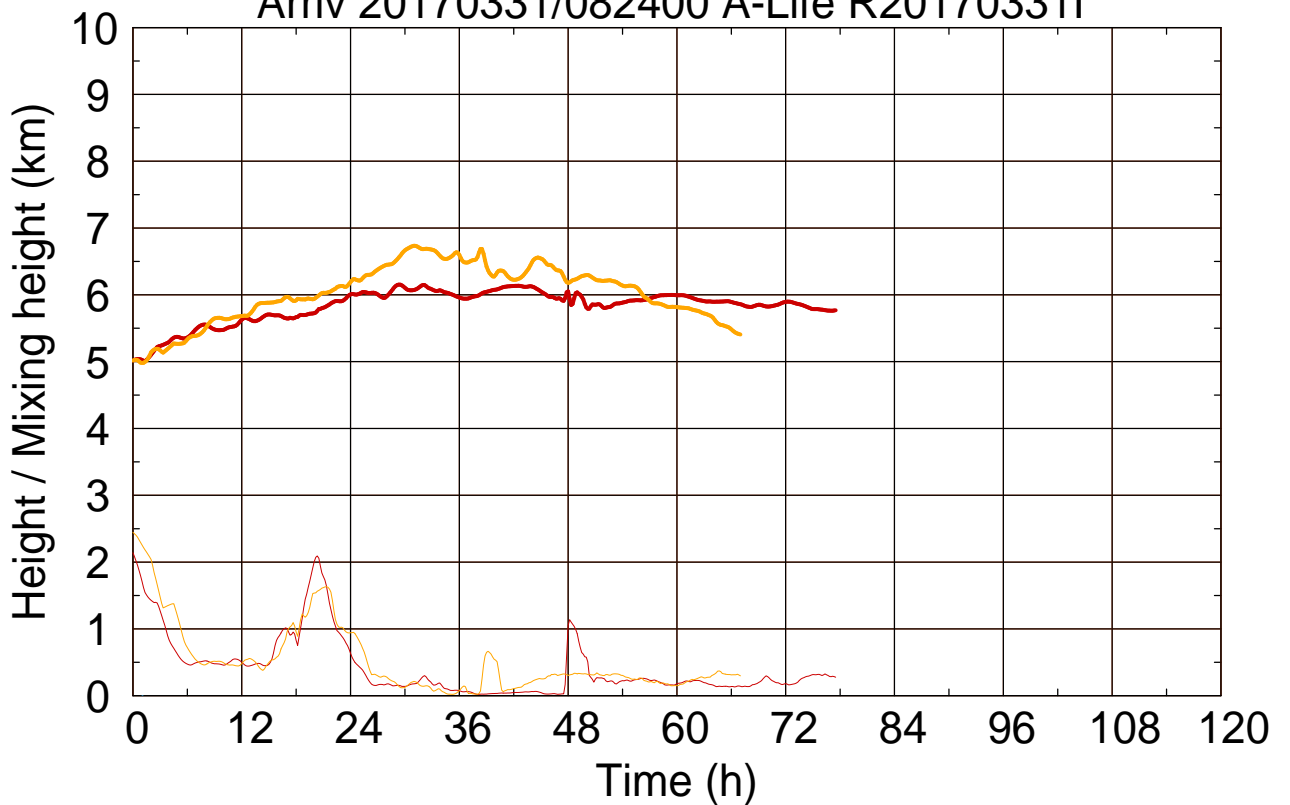

Arriv 20170331/082400 A-Life R20170331I

0 — 1 —

Arriv 20170331/082400 A-Life R20170331I

— Height — Mixing height