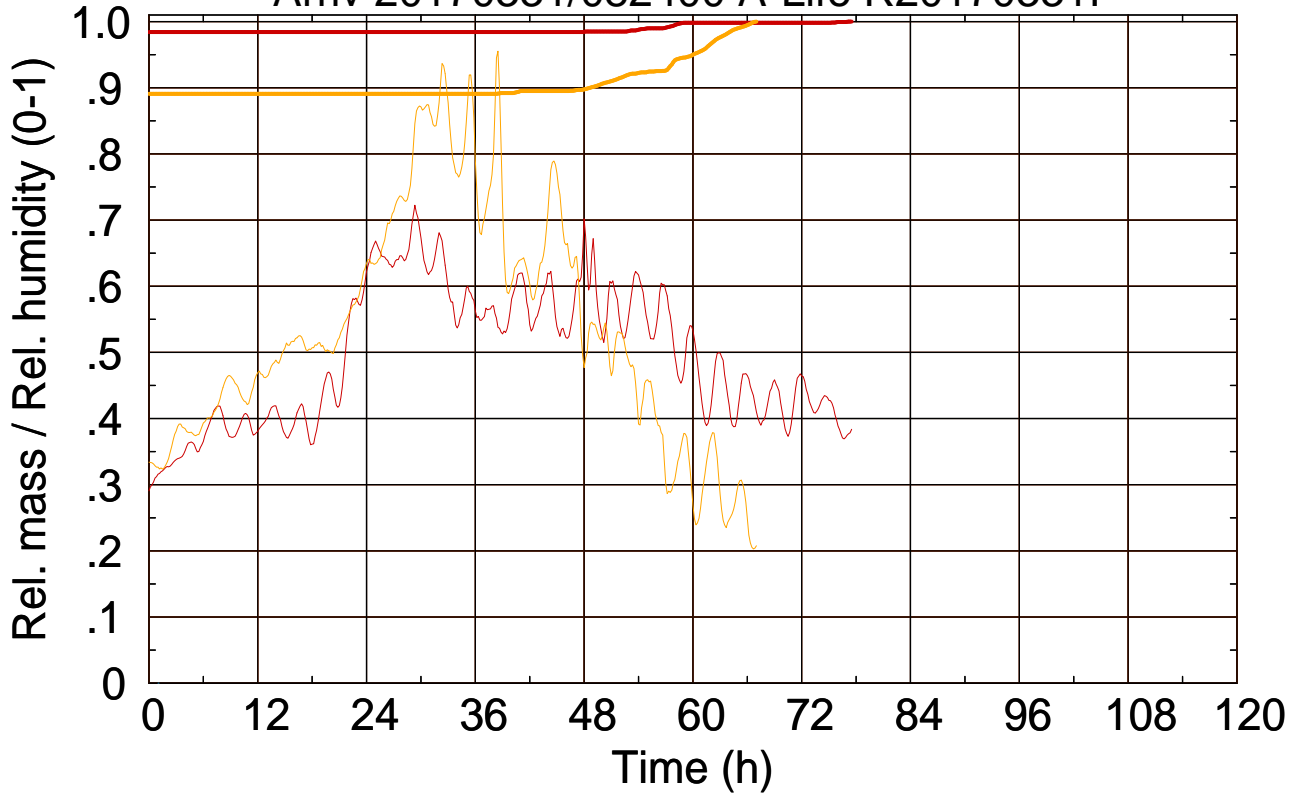

Arriv 20170331/082400 A-Life R20170331I

0 — 1 —

Arriv 20170331/082400 A-Life R20170331I

— Height — Mixing height