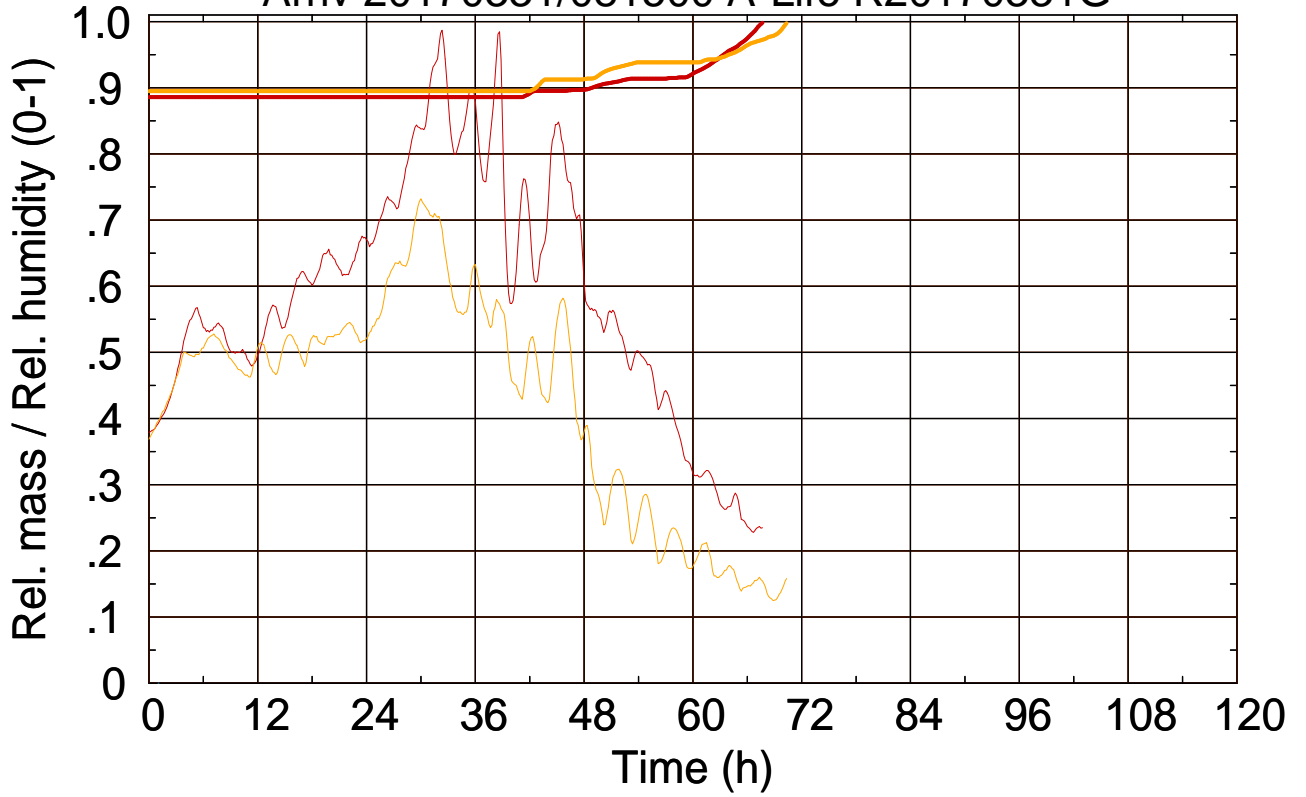

Arriv 20170331/081500 A-Life R20170331G

0 — 1

Arriv 20170331/081500 A-Life R20170331G

— Height

— Mixing height