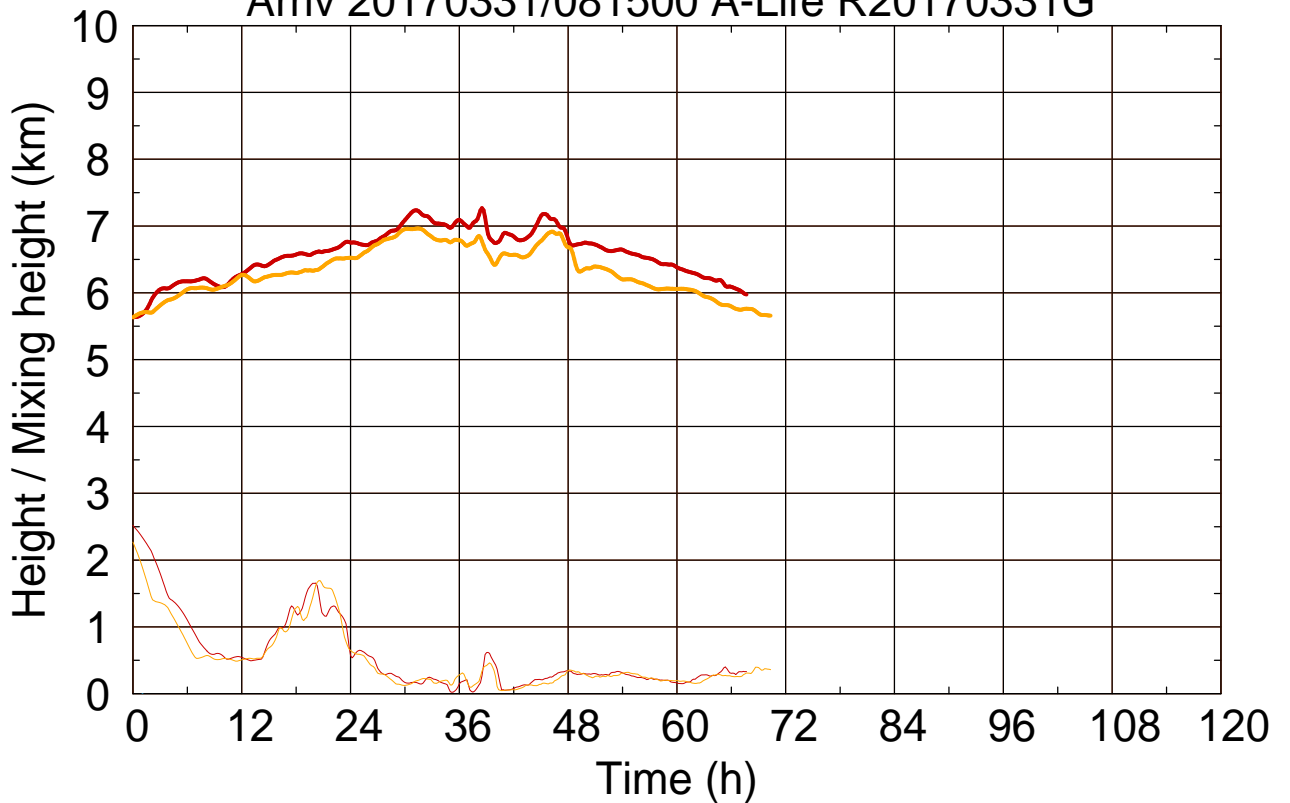

Arriv 20170331/081500 A-Life R20170331G

0 — 1

Arriv 20170331/081500 A-Life R20170331G

— Height

— Mixing height