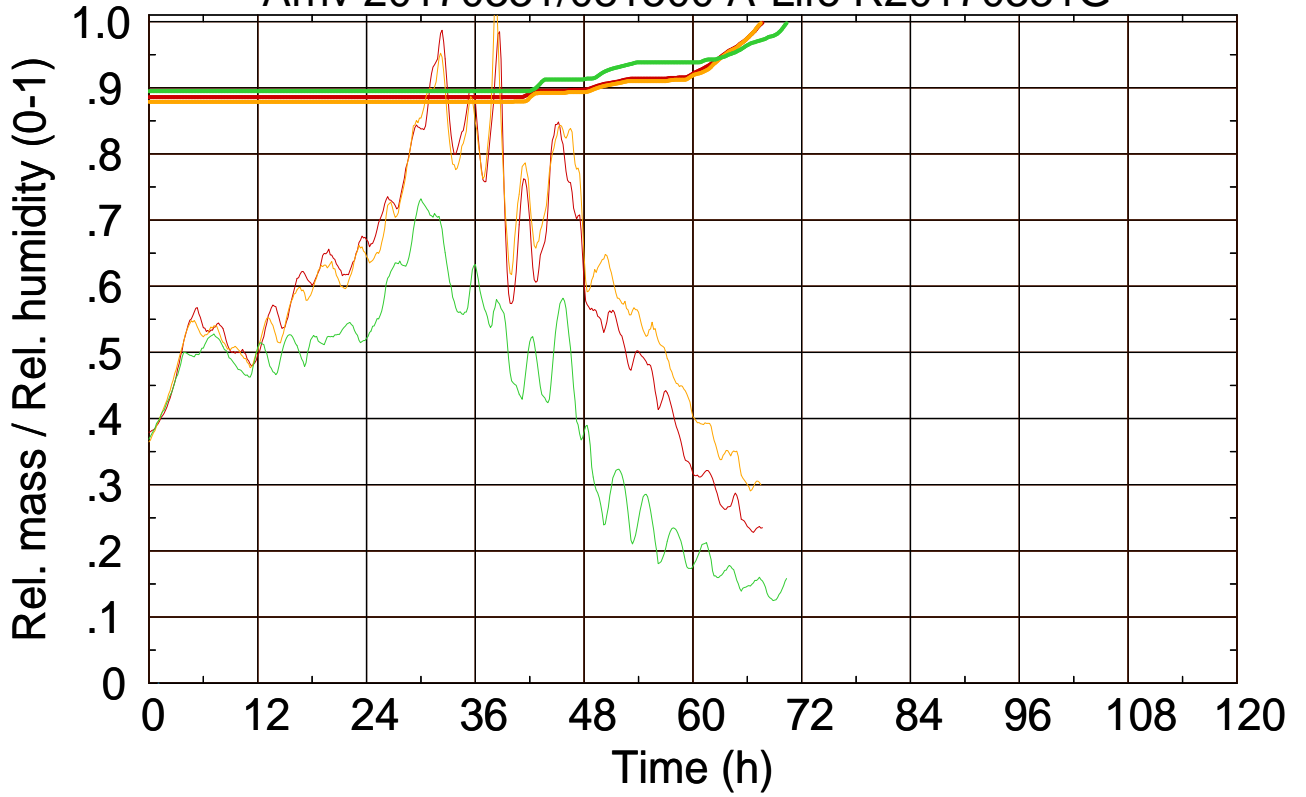

Arriv 20170331/081500 A-Life R20170331G

0 — 1 — 2 —

Arriv 20170331/081500 A-Life R20170331G

— Height

— Mixing height