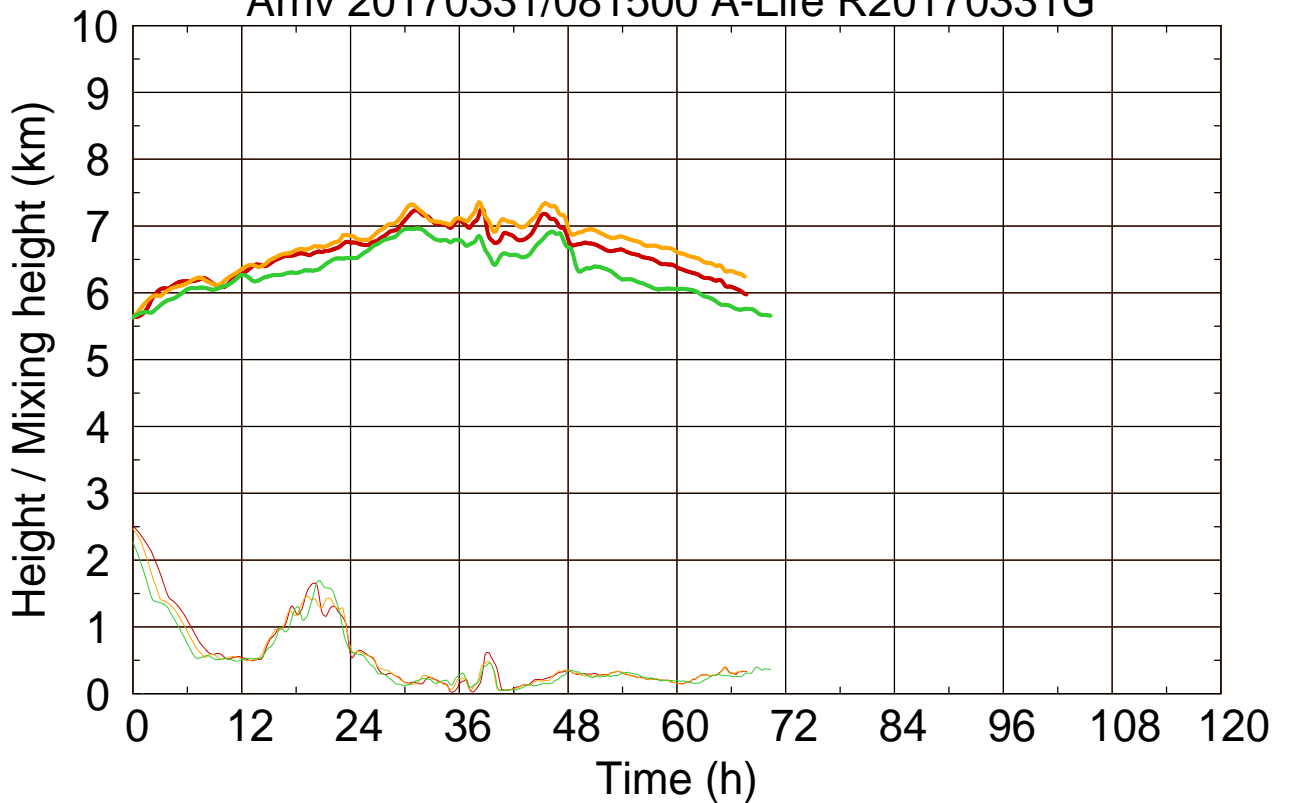

Arriv 20170331/081500 A-Life R20170331G

0 — 1 — 2 —

Arriv 20170331/081500 A-Life R20170331G

— Height

— Mixing height