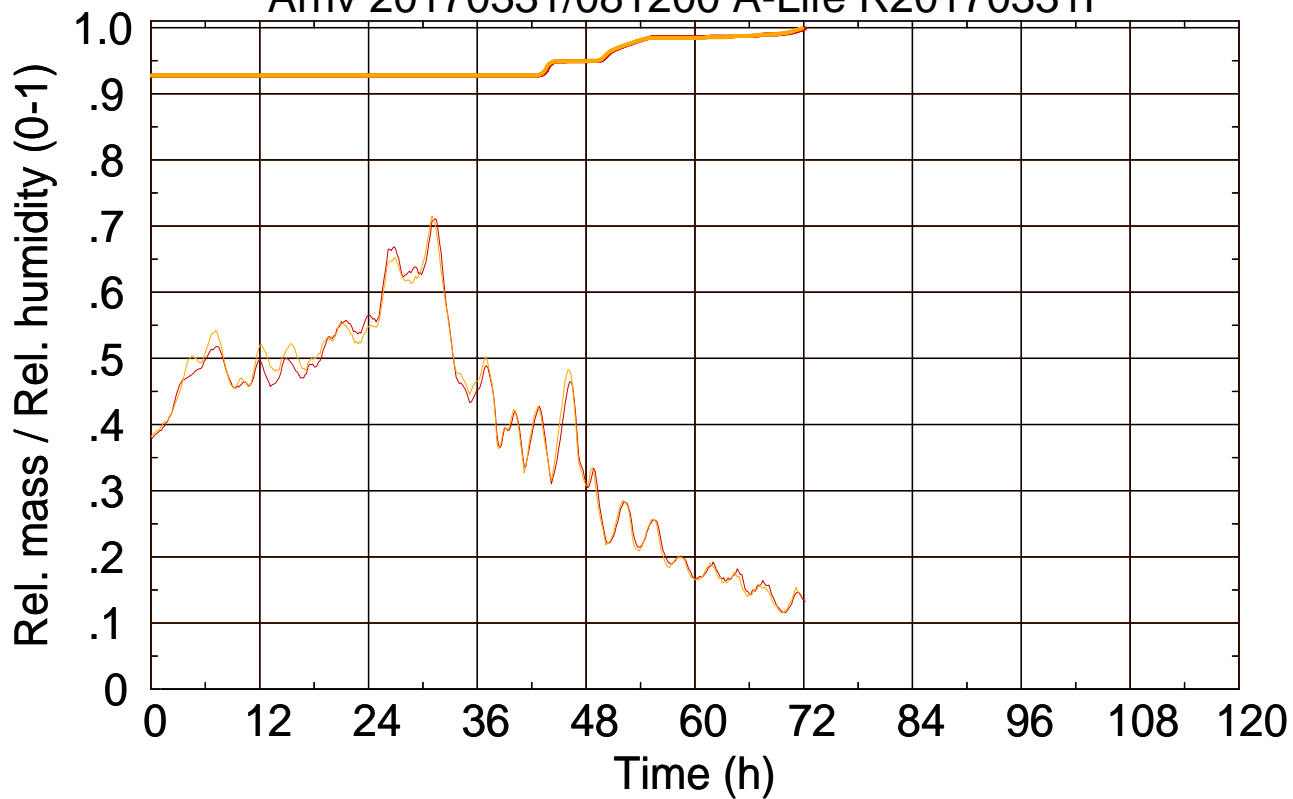

Arriv 20170331/081200 A-Life R20170331F

0 — 1

Arriv 20170331/081200 A-Life R20170331F

— Height — Mixing height