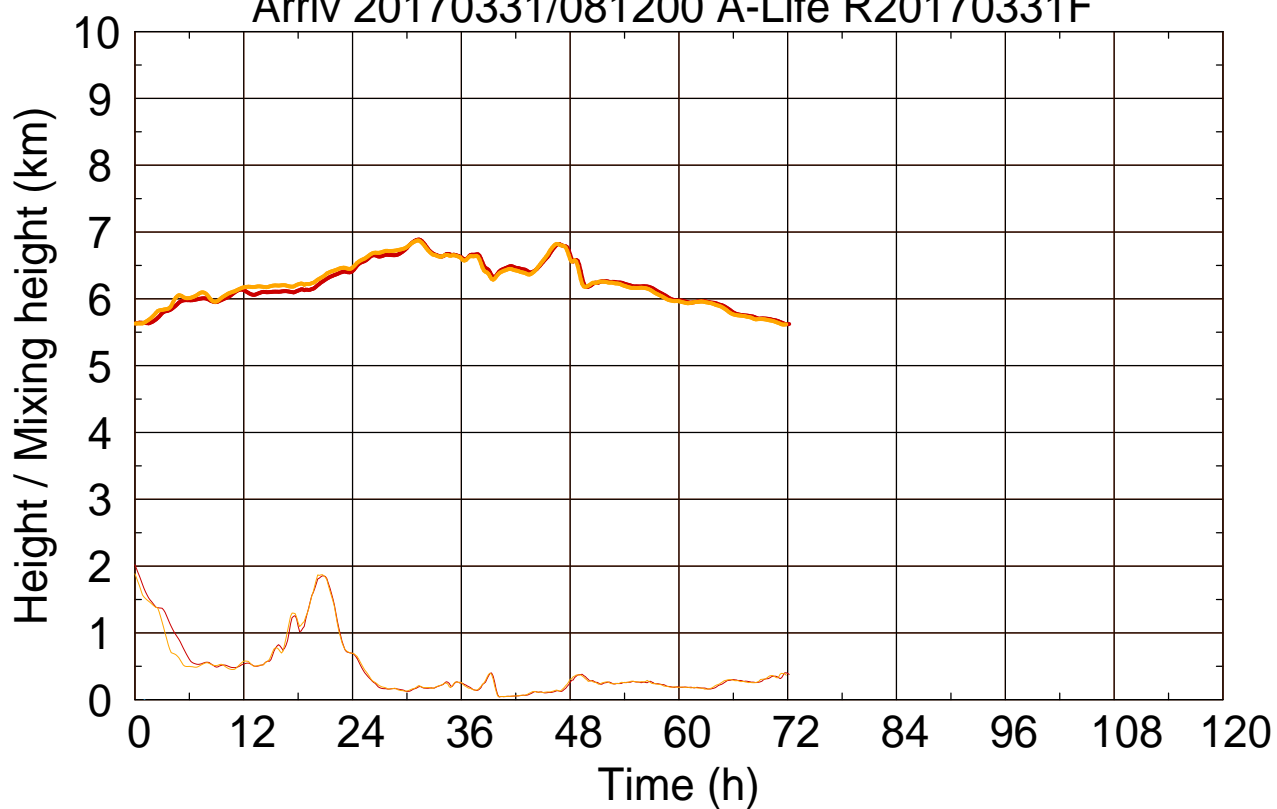

Arriv 20170331/081200 A-Life R20170331F

0 — 1

Arriv 20170331/081200 A-Life R20170331F

— Height — Mixing height