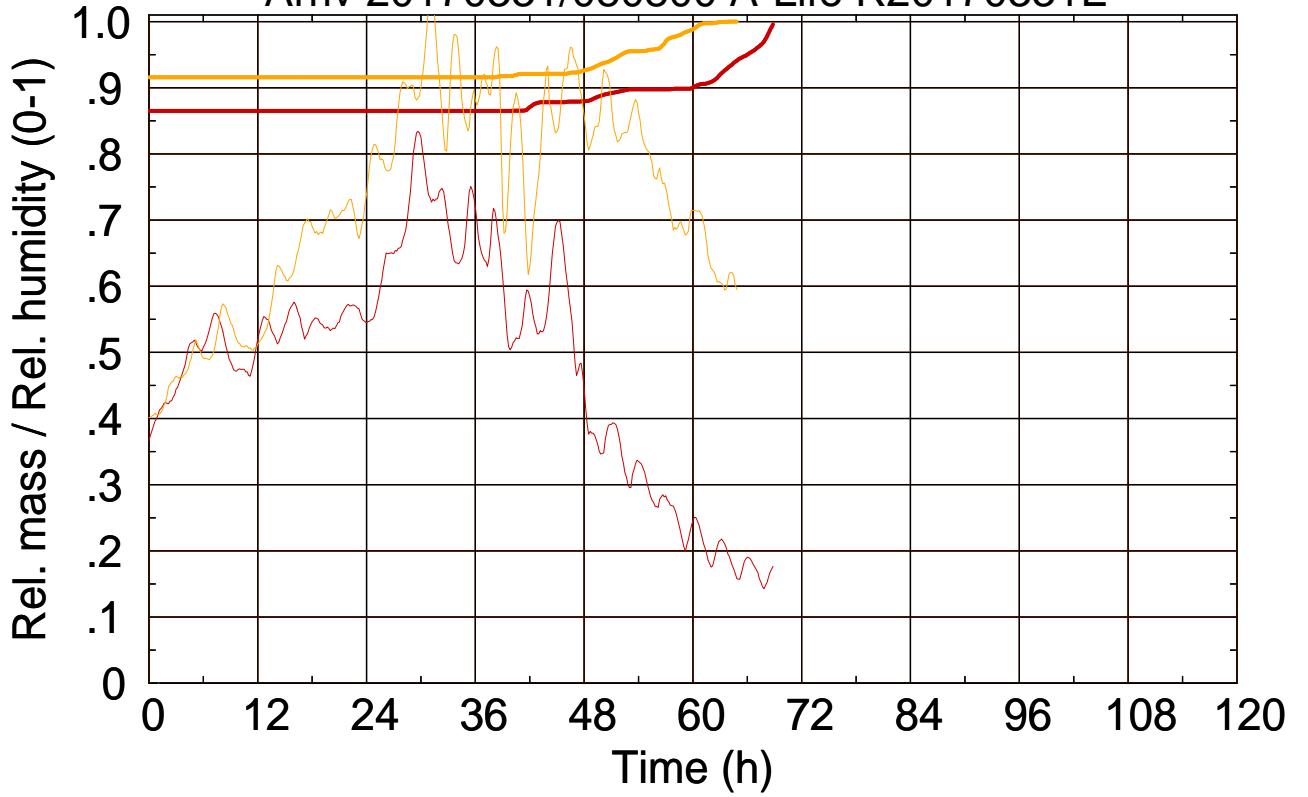

Arriv 20170331/080800 A-Life R20170331E

0 — 1

Arriv 20170331/080800 A-Life R20170331E

— Height — Mixing height