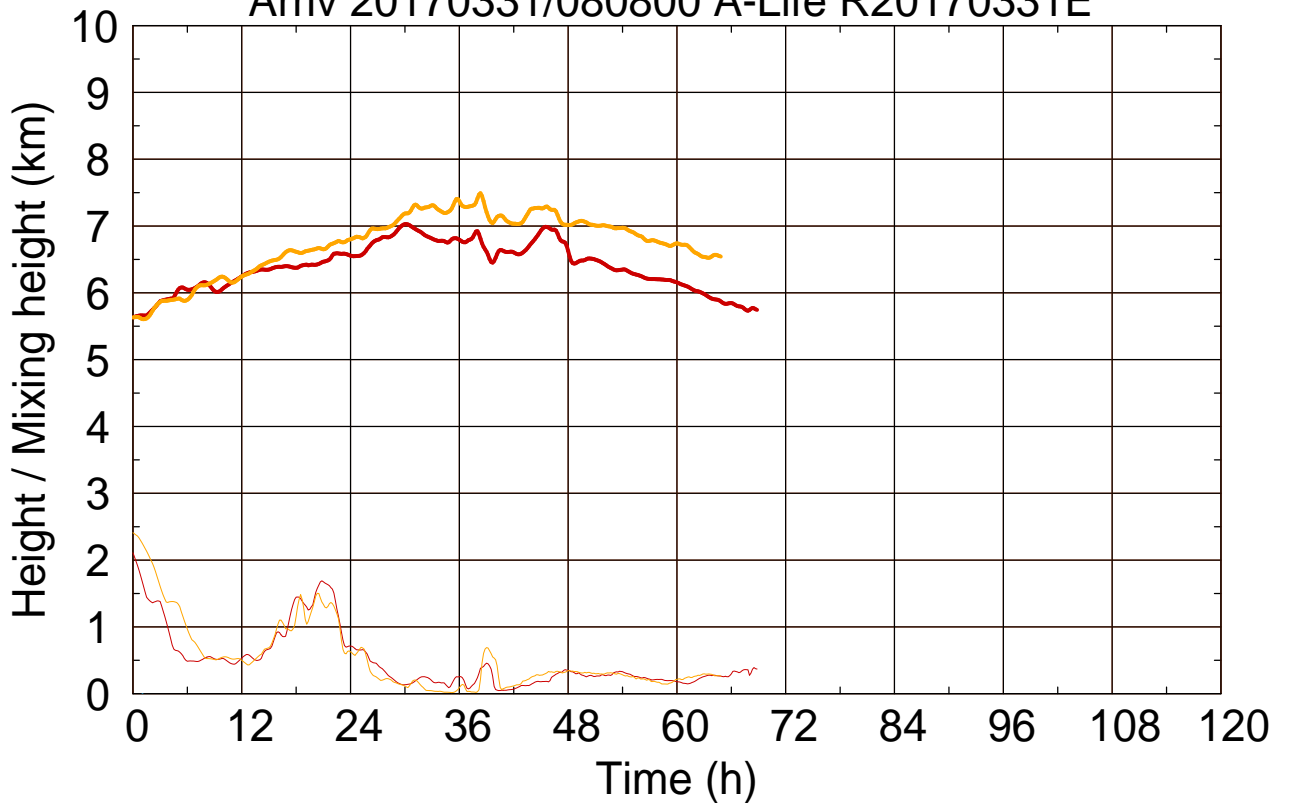

Arriv 20170331/080800 A-Life R20170331E

0 — 1

Arriv 20170331/080800 A-Life R20170331E

— Height — Mixing height