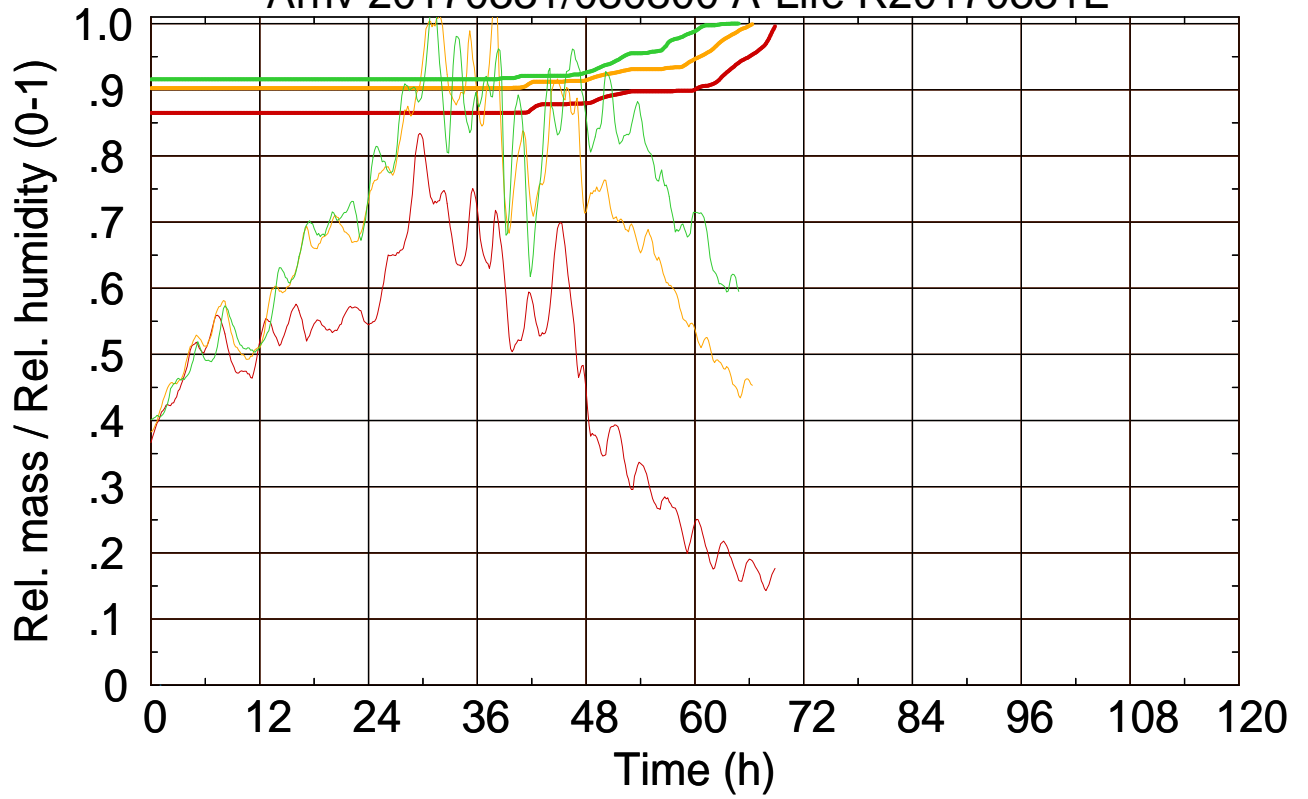

Arriv 20170331/080800 A-Life R20170331E

0 — 1 — 2 —

Arriv 20170331/080800 A-Life R20170331E

— Height — Mixing height