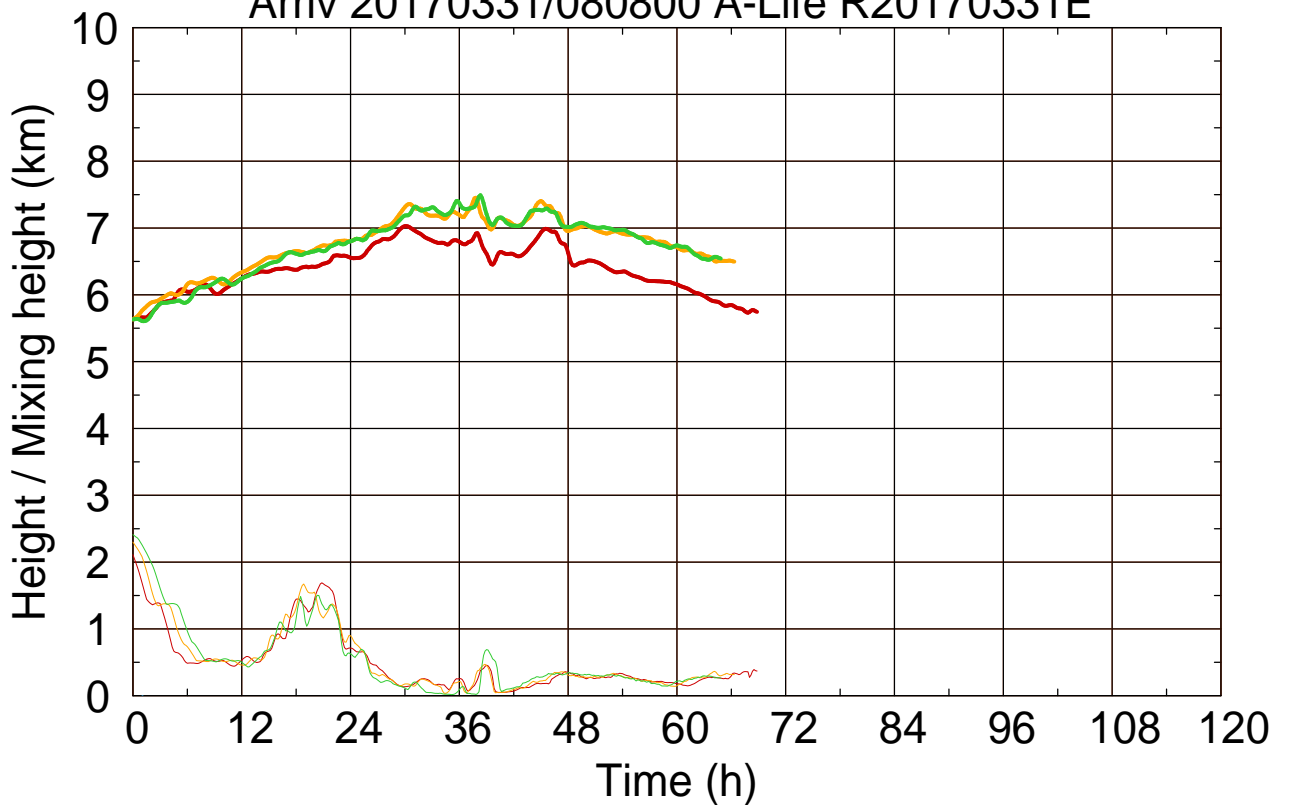

Arriv 20170331/080800 A-Life R20170331E

0 — 1 — 2 —

Arriv 20170331/080800 A-Life R20170331E

— Height — Mixing height