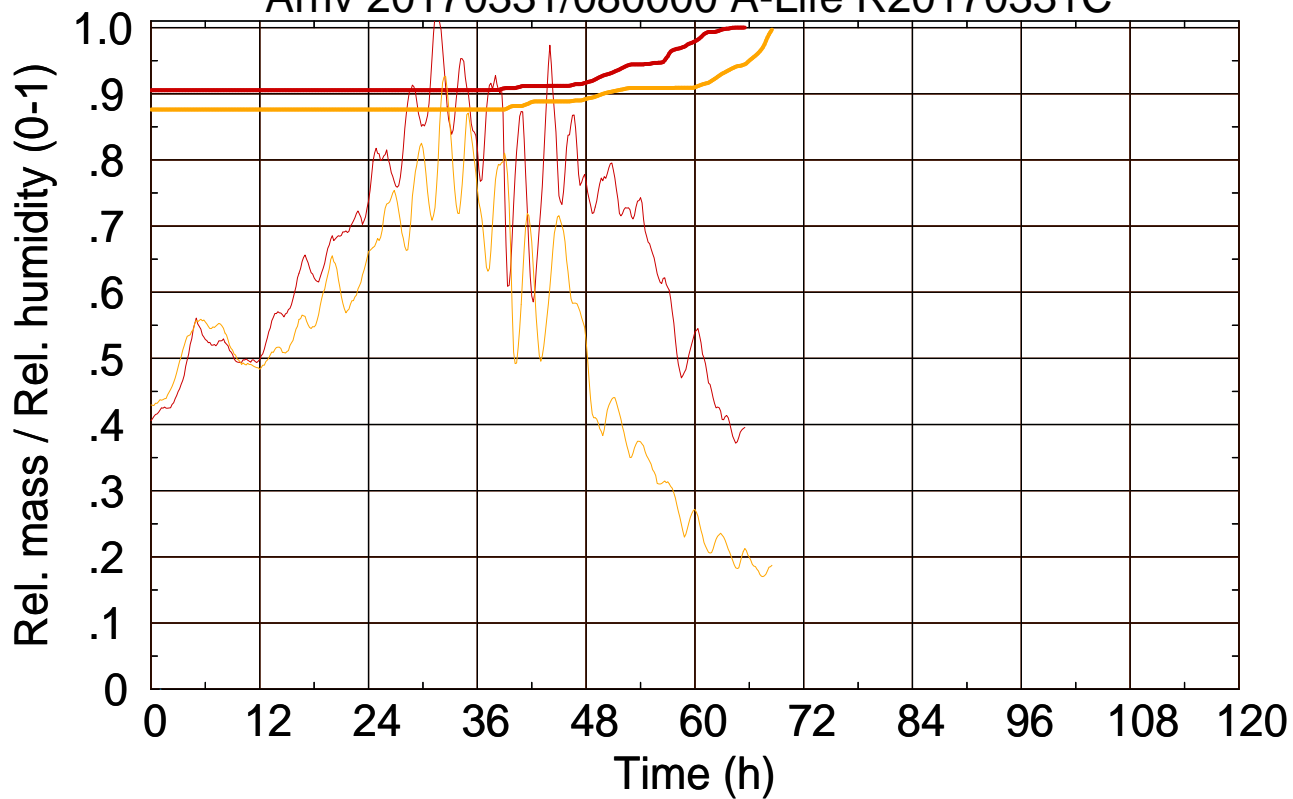

Arriv 20170331/080000 A-Life R20170331C

0 — 1 —

Arriv 20170331/080000 A-Life R20170331C

— Height — Mixing height