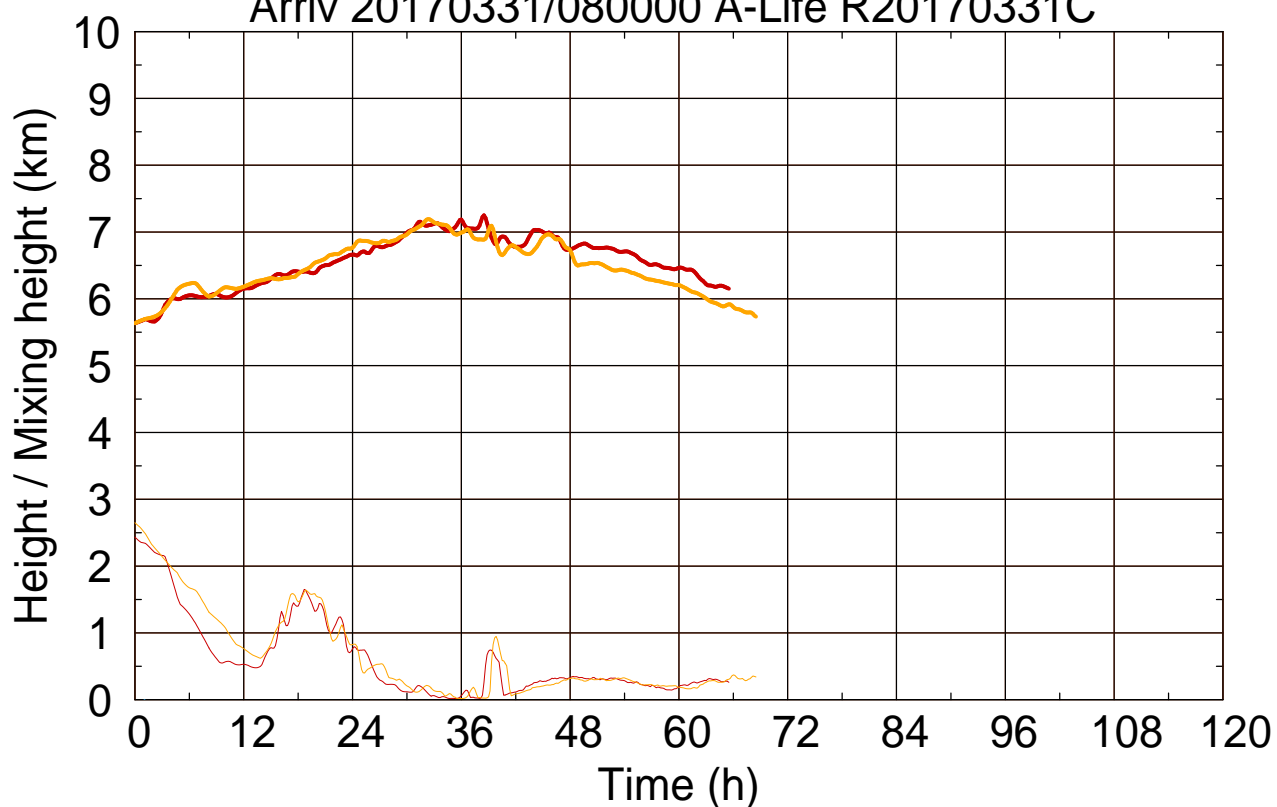

Arriv 20170331/080000 A-Life R20170331C

0 — 1 —

Arriv 20170331/080000 A-Life R20170331C

— Height — Mixing height