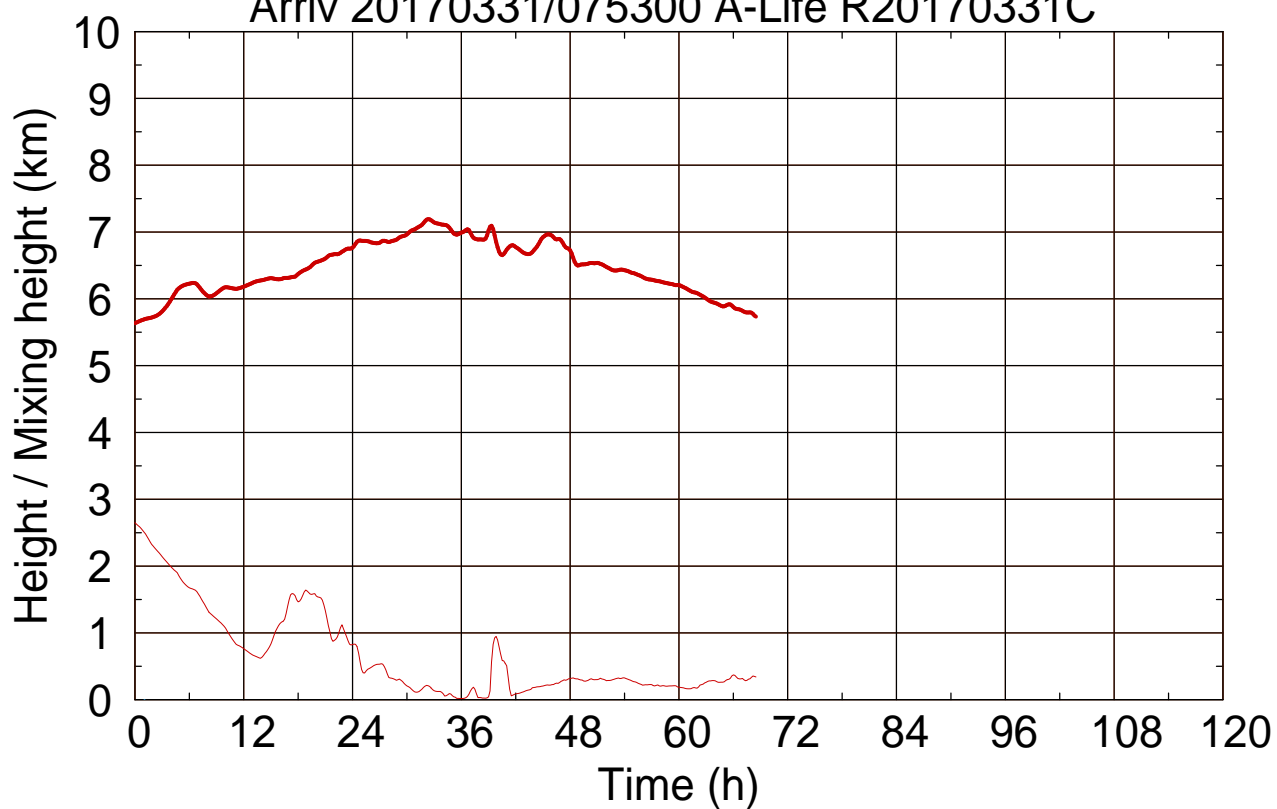

Arriv 20170331/075630 A-Life R20170331C

Arriv 20170331/075630 A-Life R20170331C

Arriv 20170331/075300 A-Life R20170331C

0 —

Arriv 20170331/075300 A-Life R20170331C

— Height

— Mixing height