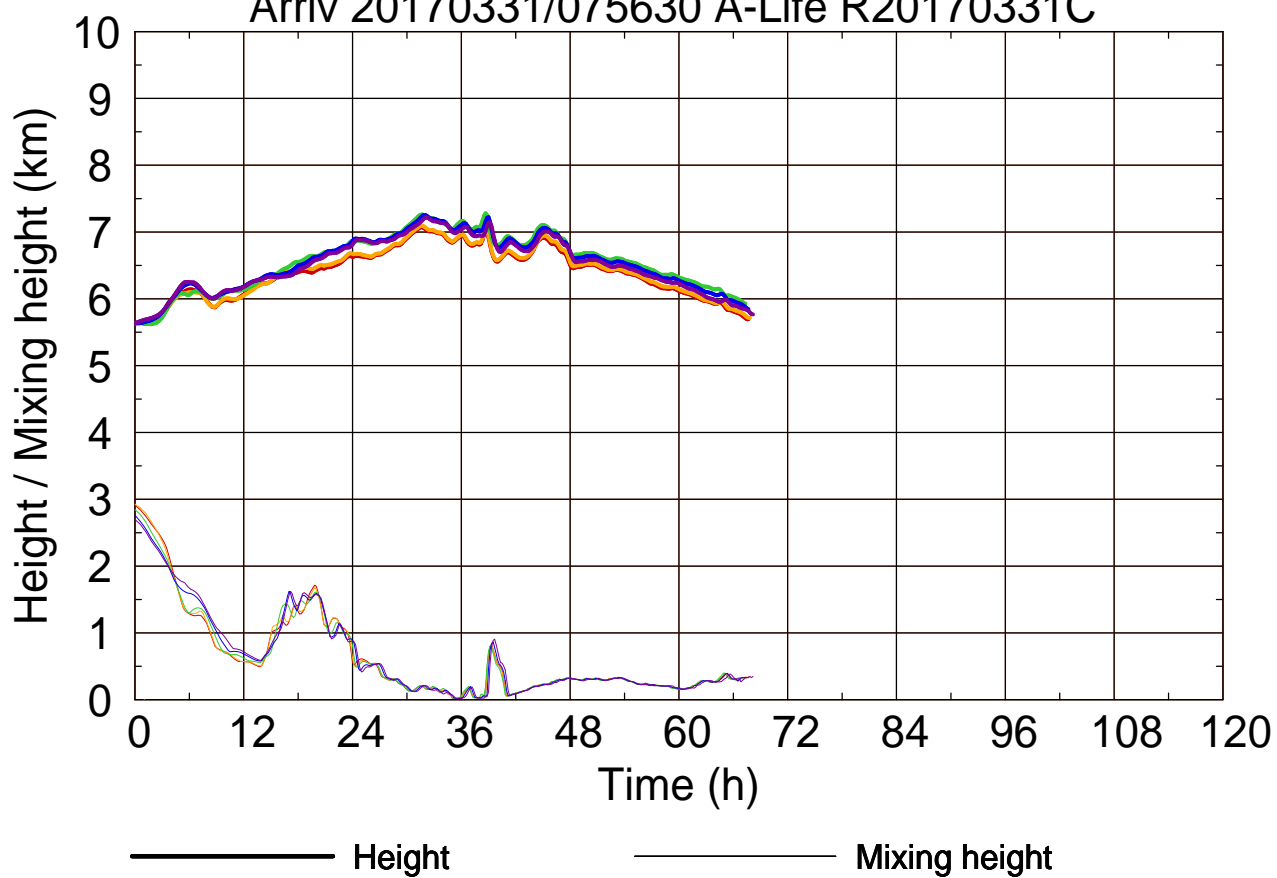

Arriv 20170331/075630 A-Life R20170331C

Arriv 20170331/075630 A-Life R20170331C

Arriv 20170331/075300 A-Life R20170331C

0 —

Arriv 20170331/075300 A-Life R20170331C

— Height

— Mixing height