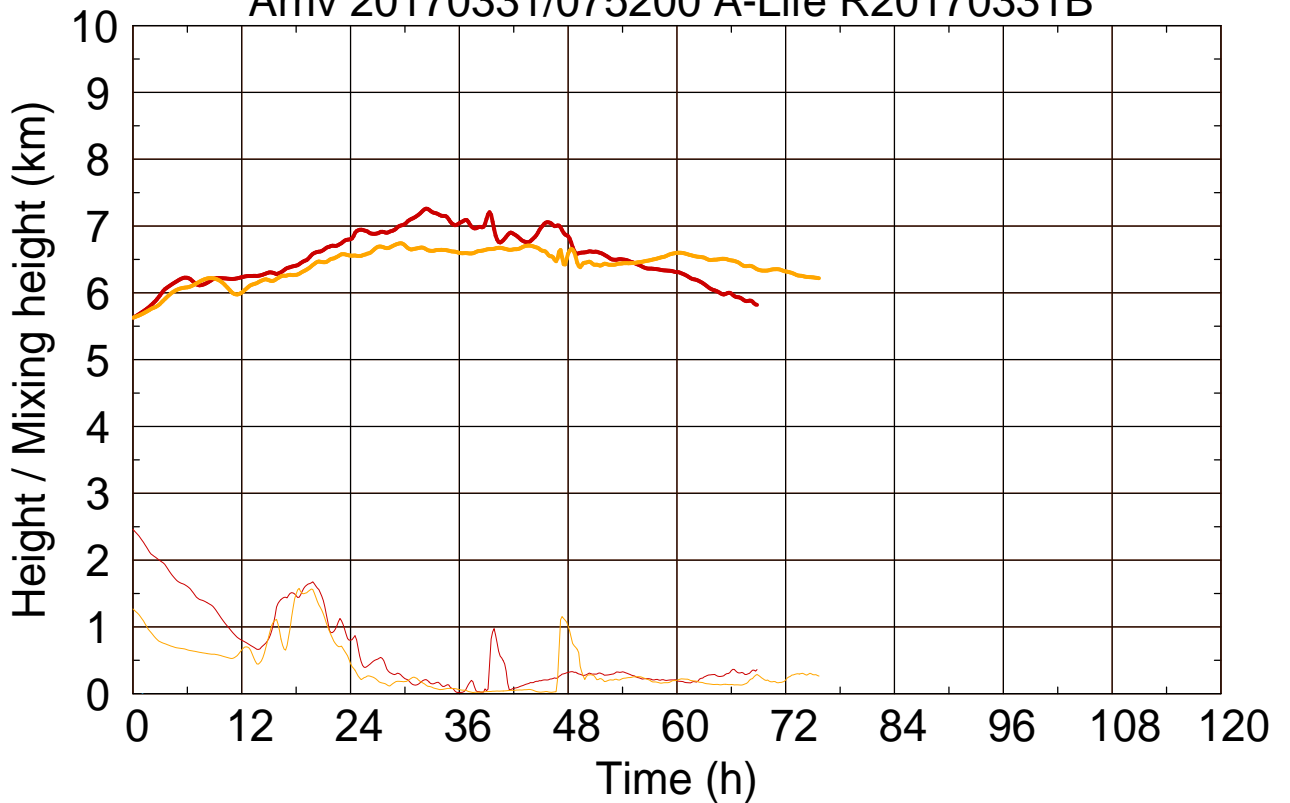

Arriv 20170331/075200 A-Life R20170331B

0 — 1 —

Arriv 20170331/075200 A-Life R20170331B

— Height — Mixing height