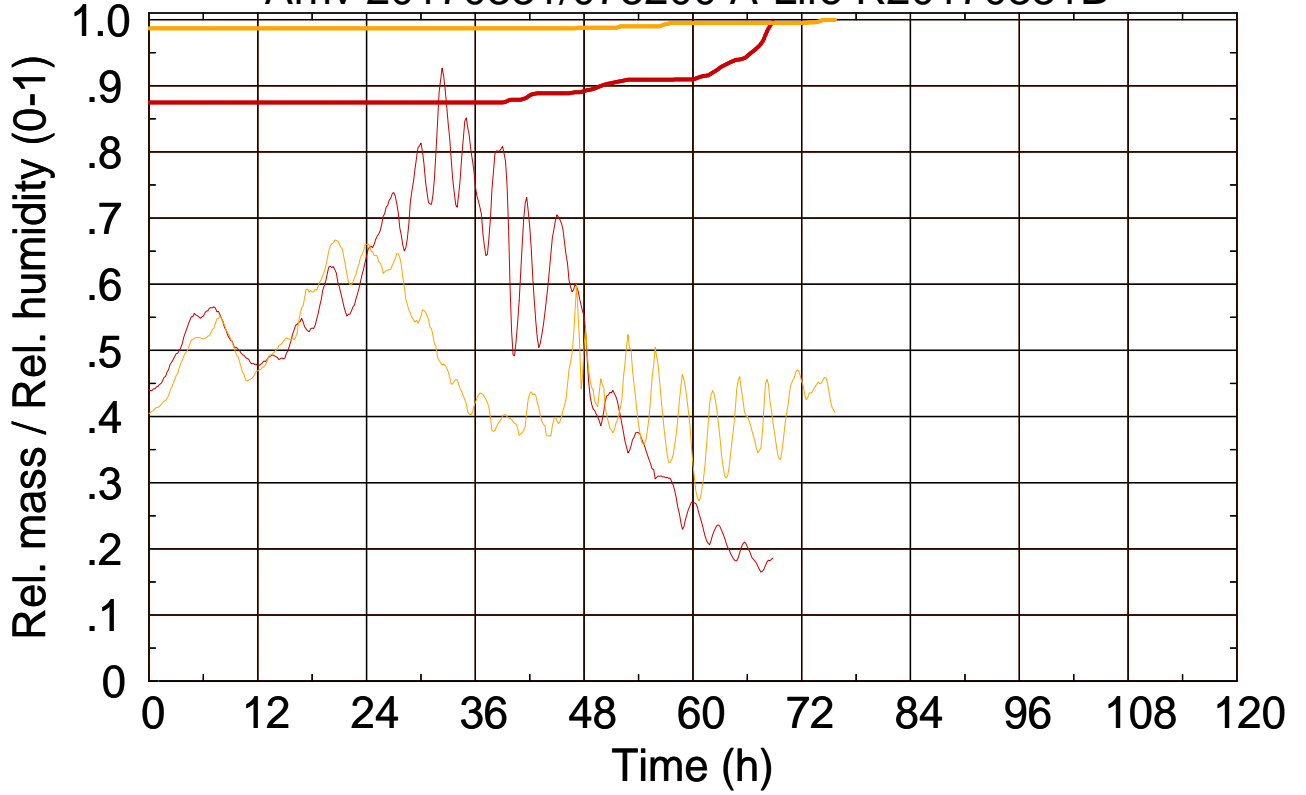

Arriv 20170331/075200 A-Life R20170331B

0 — 1 —

Arriv 20170331/075200 A-Life R20170331B

— Height — Mixing height