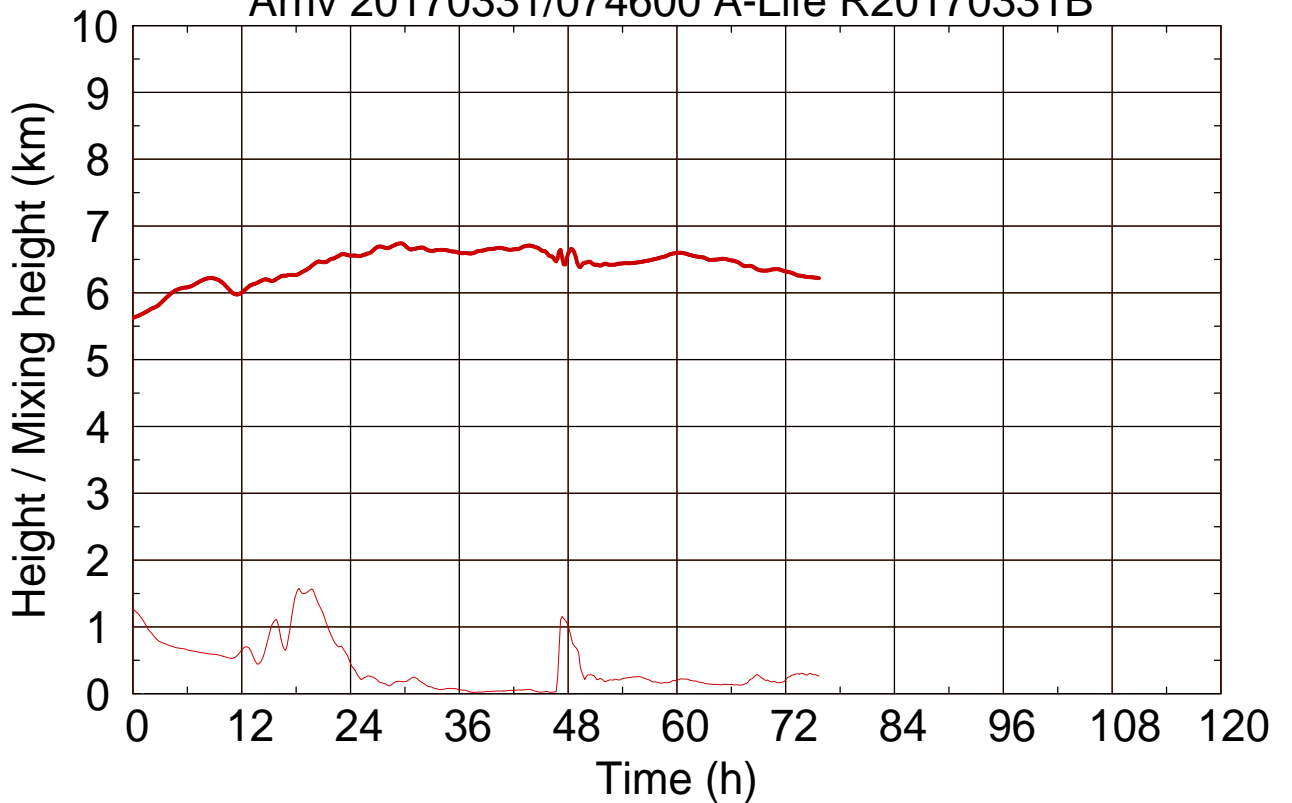

Arriv 20170331/074600 A-Life R20170331B

0

Arriv 20170331/074600 A-Life R20170331B

— Height

— Mixing height