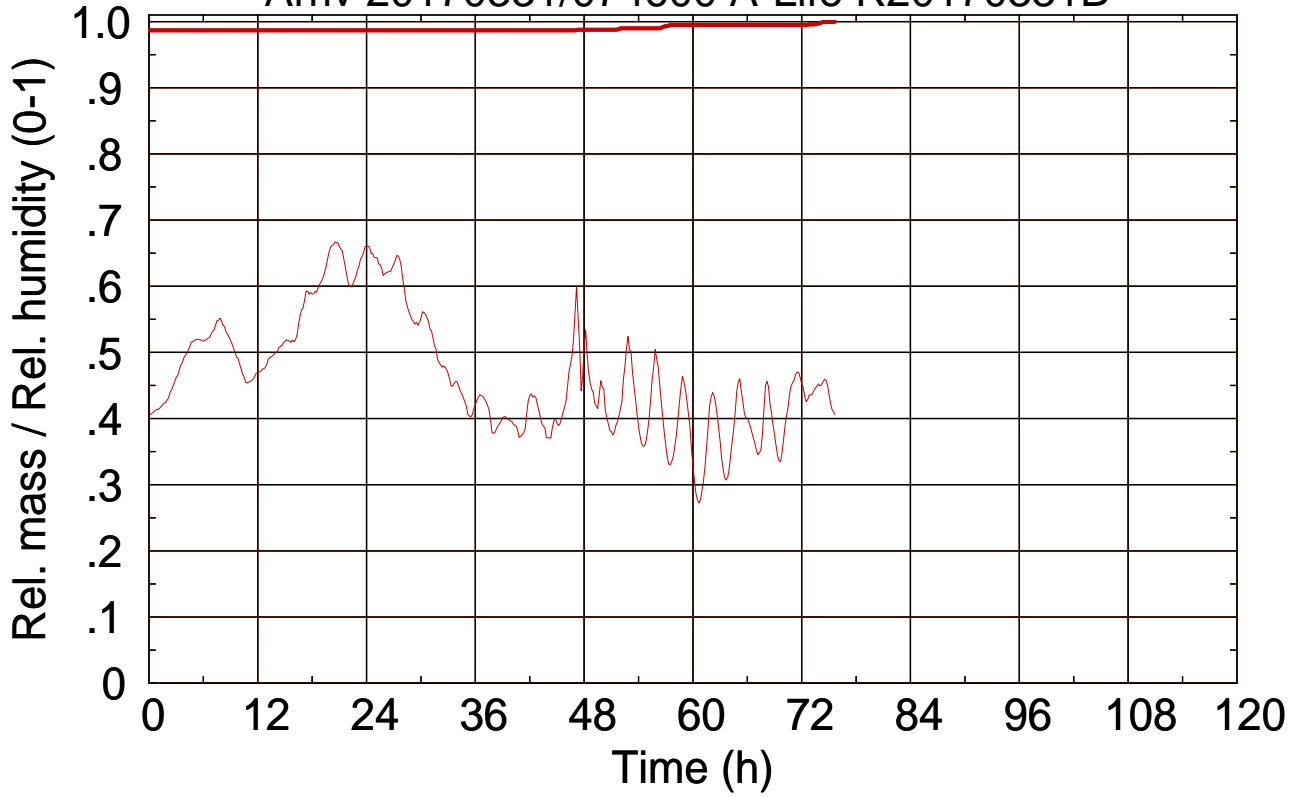

Arriv 20170331/074600 A-Life R20170331B

0

Arriv 20170331/074600 A-Life R20170331B

— Height

— Mixing height