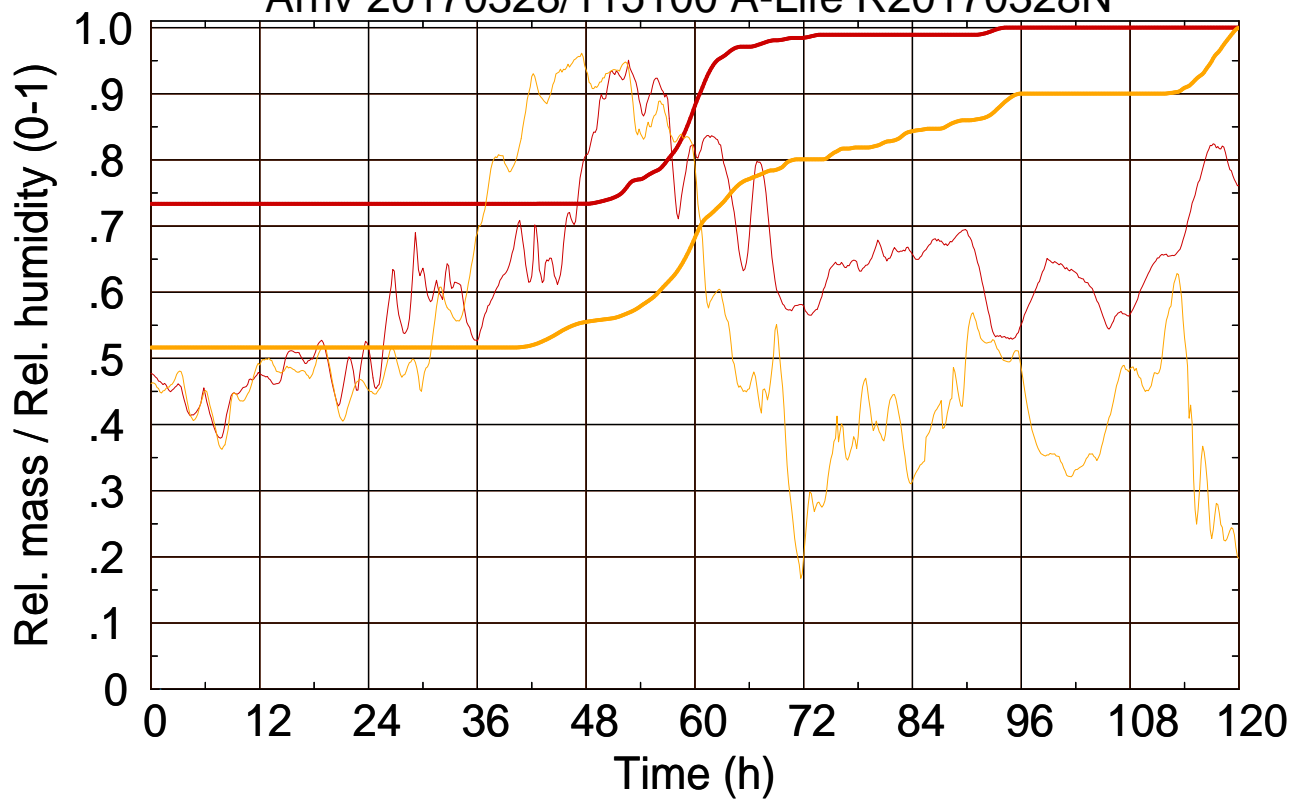

Arriv 20170328/115100 A-Life R20170328N

0 — 1 —

Arriv 20170328/115100 A-Life R20170328N

— Height

— Mixing height