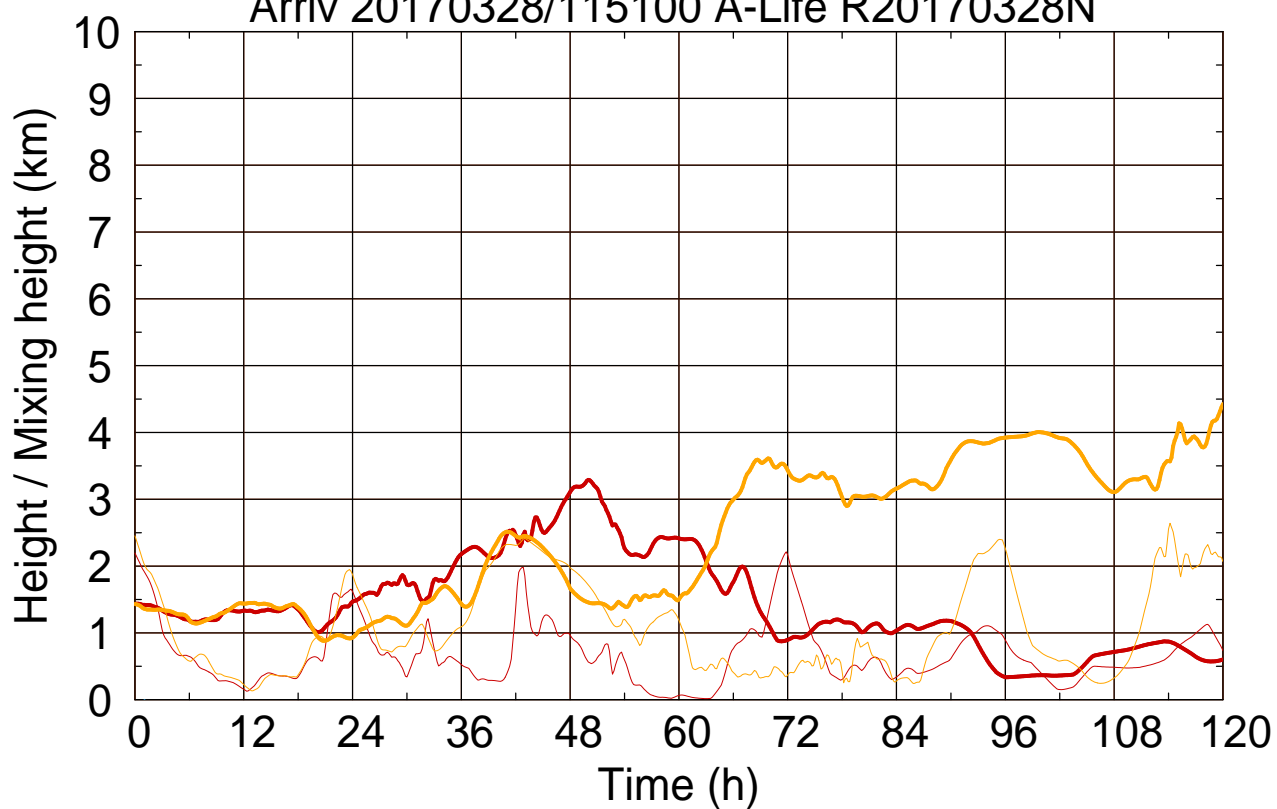

Arriv 20170328/115100 A-Life R20170328N

0 — 1 —

Arriv 20170328/115100 A-Life R20170328N

— Height

— Mixing height