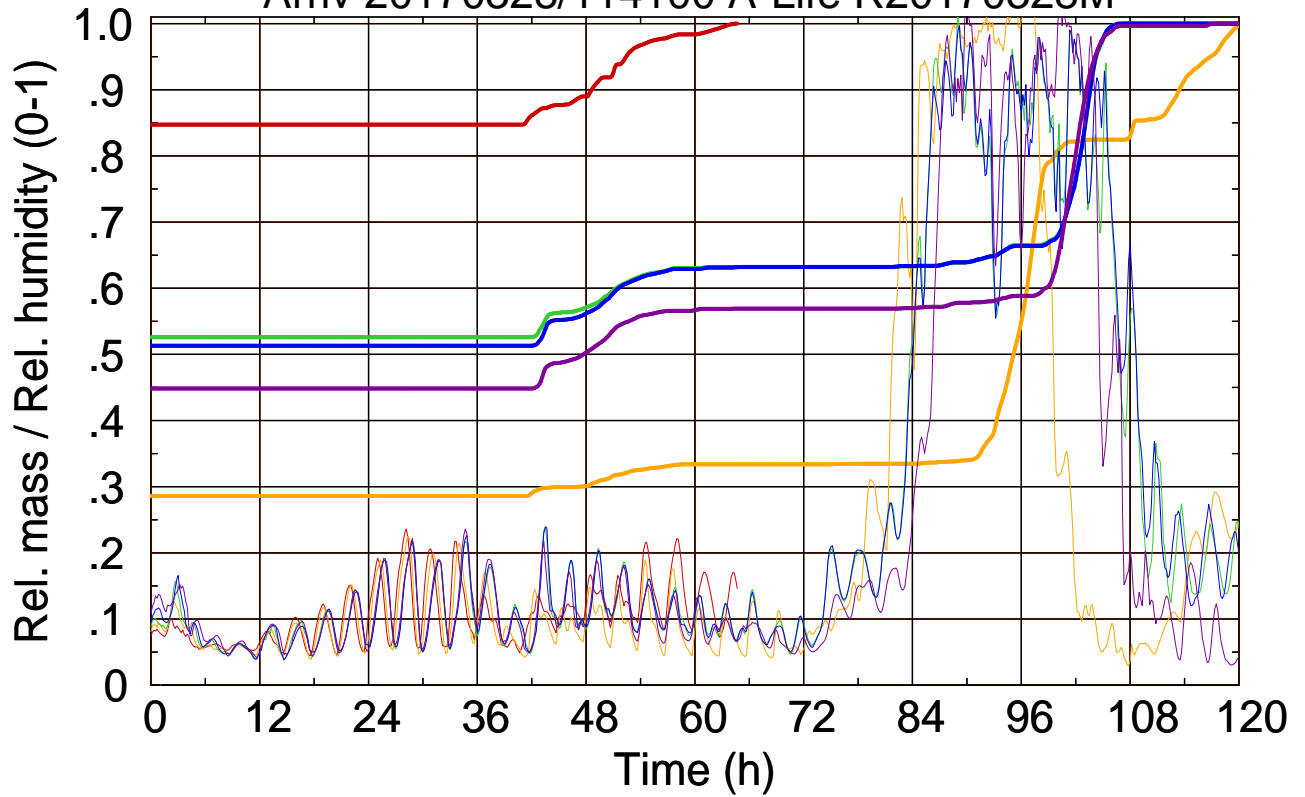

Arriv 20170328/114100 A-Life R20170328M

0 — 1 — 2 — 3 — 4

Arriv 20170328/114100 A-Life R20170328M

—— Height      - - - - - Mixing height

Arriv 20170328/113700 A-Life R20170328M

0 —

Arriv 20170328/113700 A-Life R20170328M

— Height

— Mixing height