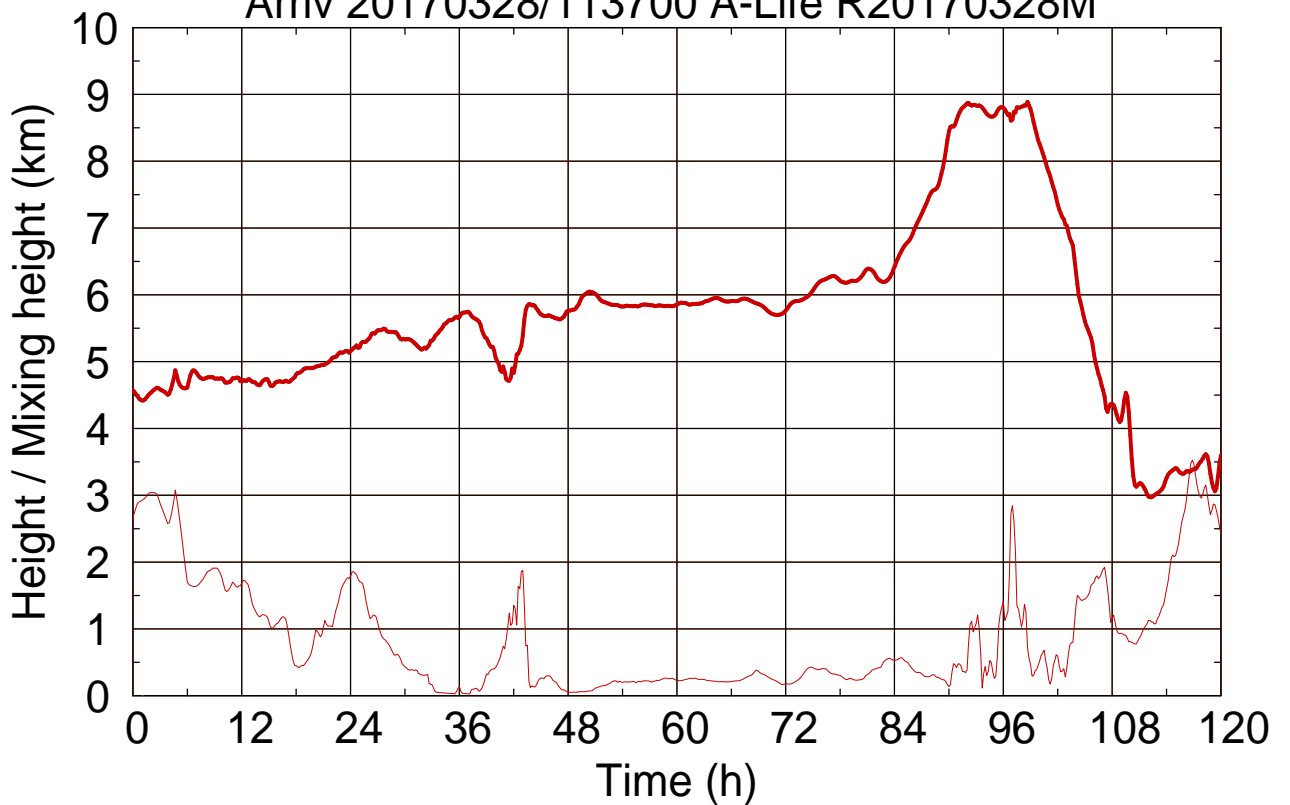

Arriv 20170328/114100 A-Life R20170328M

0 — 1 — 2 — 3 — 4

Arriv 20170328/114100 A-Life R20170328M

—— Height      - - - - - Mixing height

Arriv 20170328/113700 A-Life R20170328M

0 —

Arriv 20170328/113700 A-Life R20170328M

— Height

— Mixing height