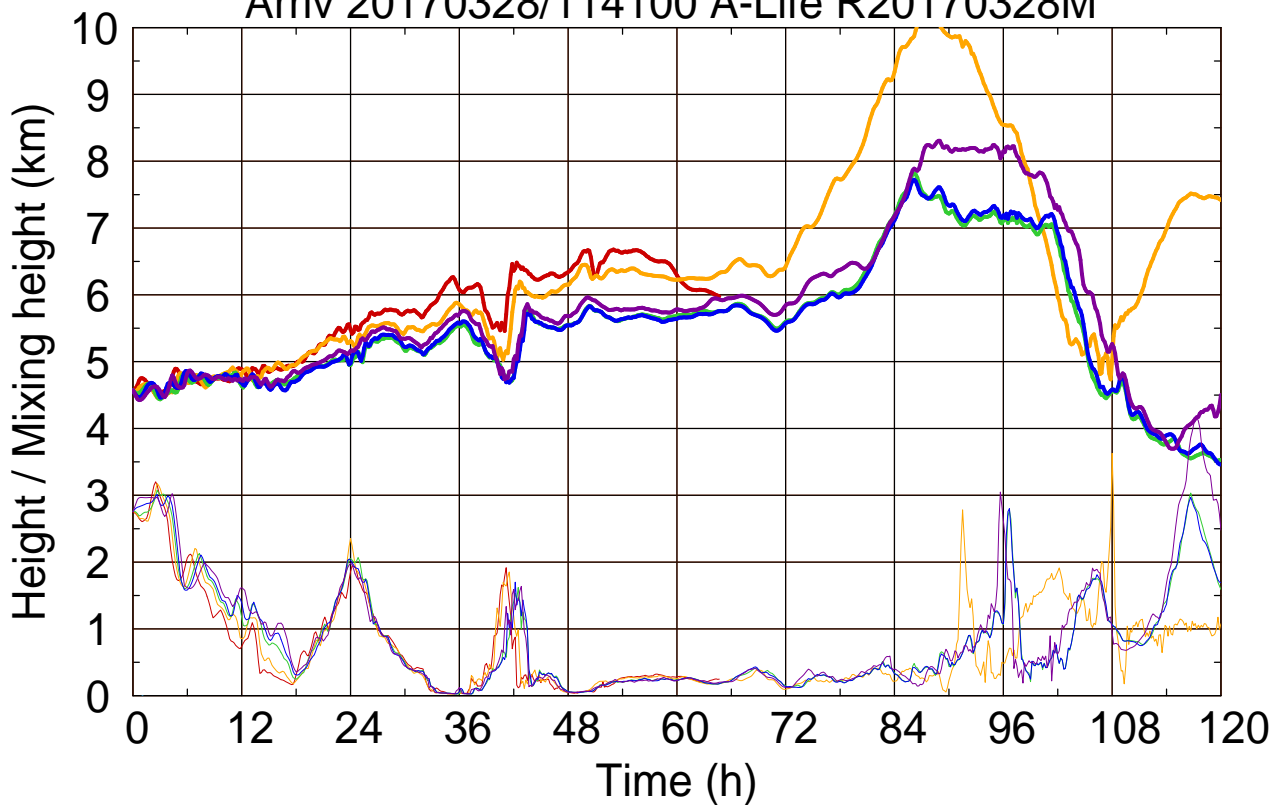

Arriv 20170328/114100 A-Life R20170328M

0 — 1 — 2 — 3 — 4

Arriv 20170328/114100 A-Life R20170328M

—— Height      - - - - - Mixing height

Arriv 20170328/113700 A-Life R20170328M

0 —

Arriv 20170328/113700 A-Life R20170328M

— Height

— Mixing height