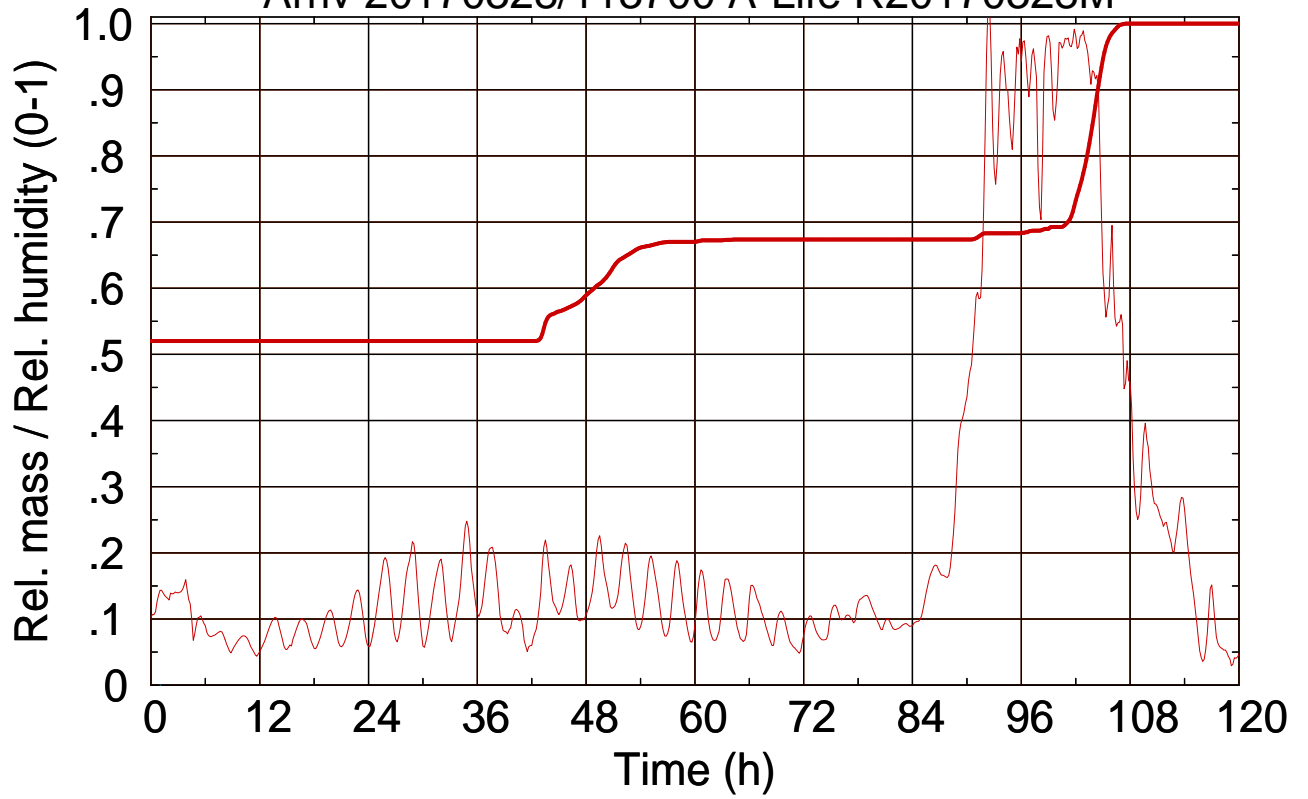

Arriv 20170328/114100 A-Life R20170328M

0 — 1 — 2 — 3 — 4

Arriv 20170328/114100 A-Life R20170328M

—— Height      - - - - - Mixing height

Arriv 20170328/113700 A-Life R20170328M

0 —

Arriv 20170328/113700 A-Life R20170328M

— Height

— Mixing height