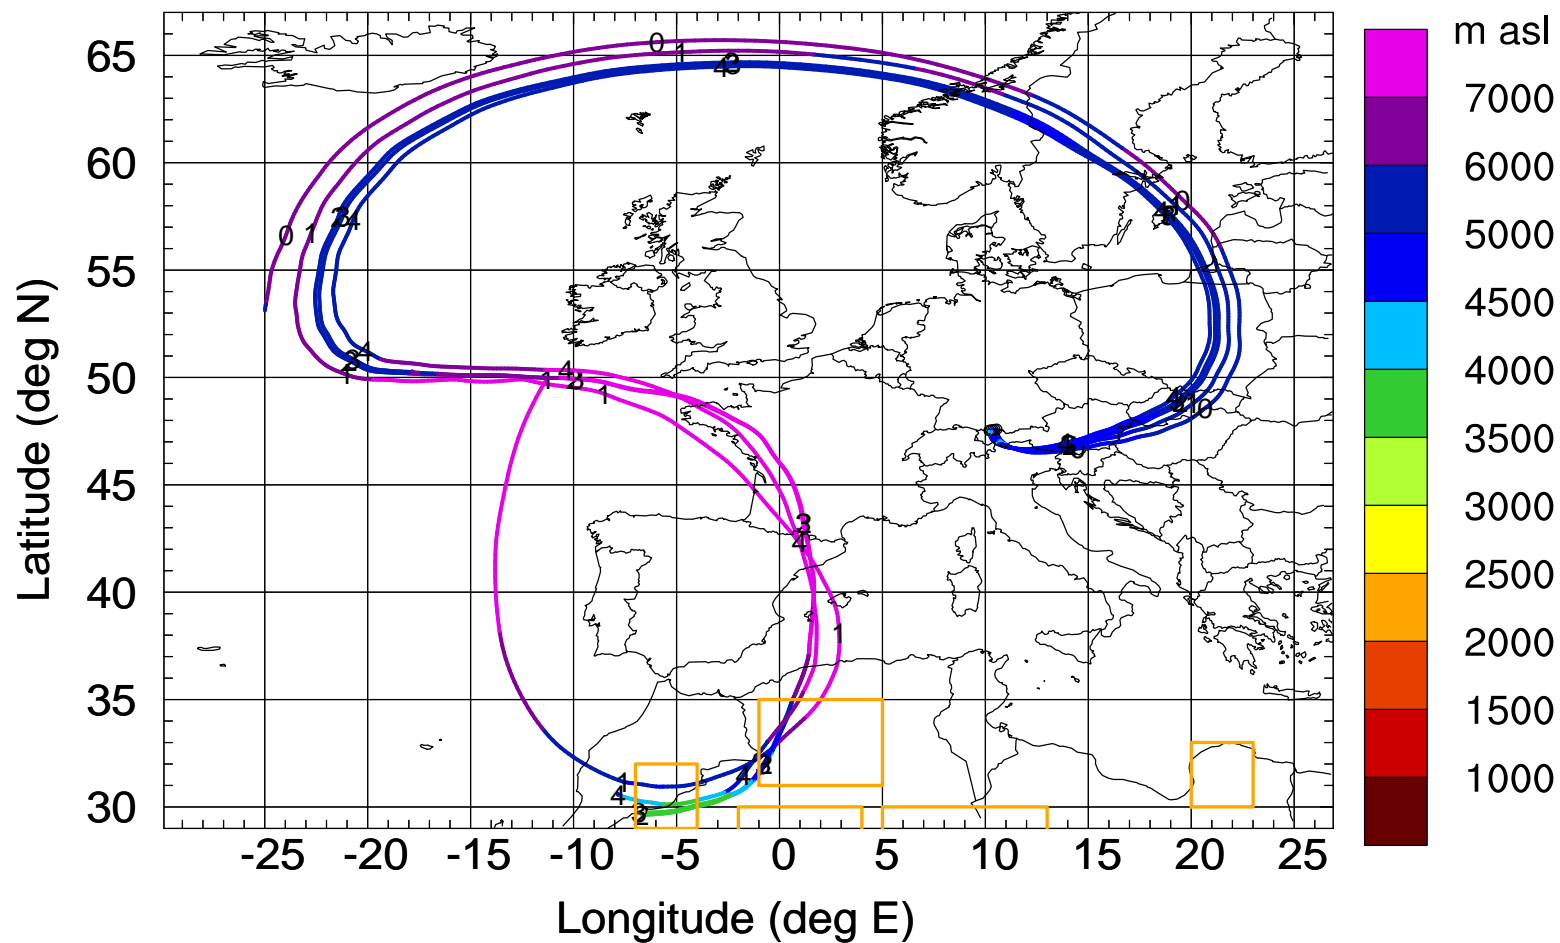

Level #12 of flight 170328a

Arriv 20170328/114100 A-Life R20170328

Level #12 of flight 170328a

Arriv 20170328/113700 A-Life R20170328