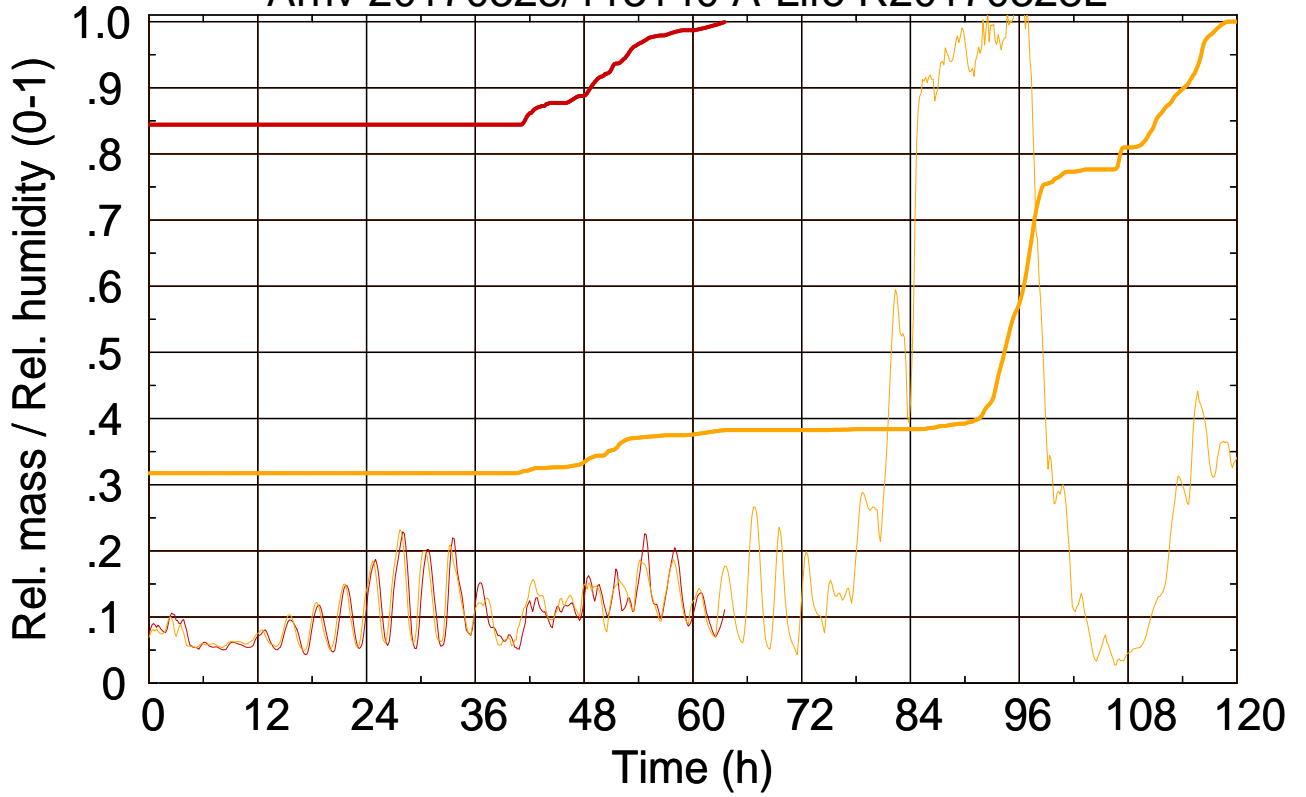

Arriv 20170328/113500 A-Life R20170328L

Arriv 20170328/113500 A-Life R20170328L

Arriv 20170328/113140 A-Life R20170328L

0 — 1 —

Arriv 20170328/113140 A-Life R20170328L

— Height — Mixing height