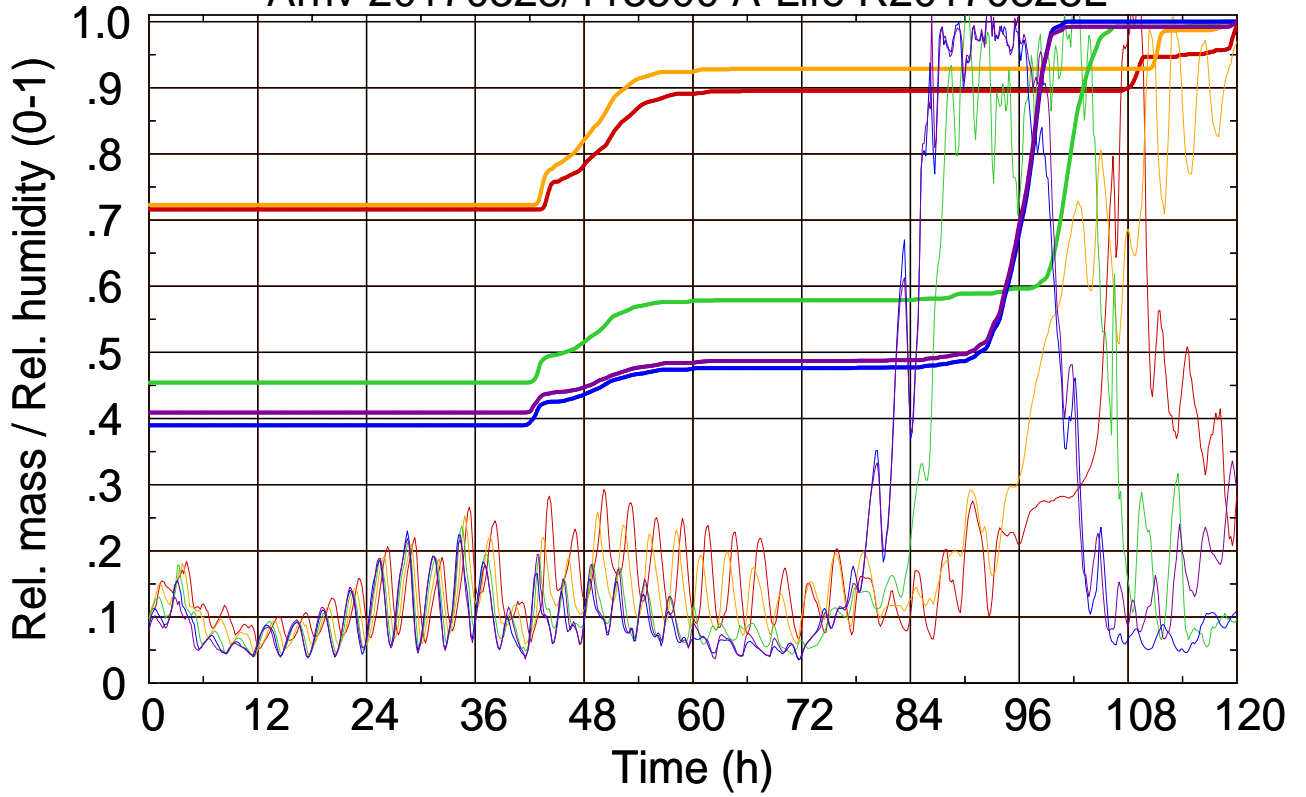

Arriv 20170328/113500 A-Life R20170328L

Arriv 20170328/113500 A-Life R20170328L

Arriv 20170328/113140 A-Life R20170328L

0 — 1 —

Arriv 20170328/113140 A-Life R20170328L

— Height — Mixing height