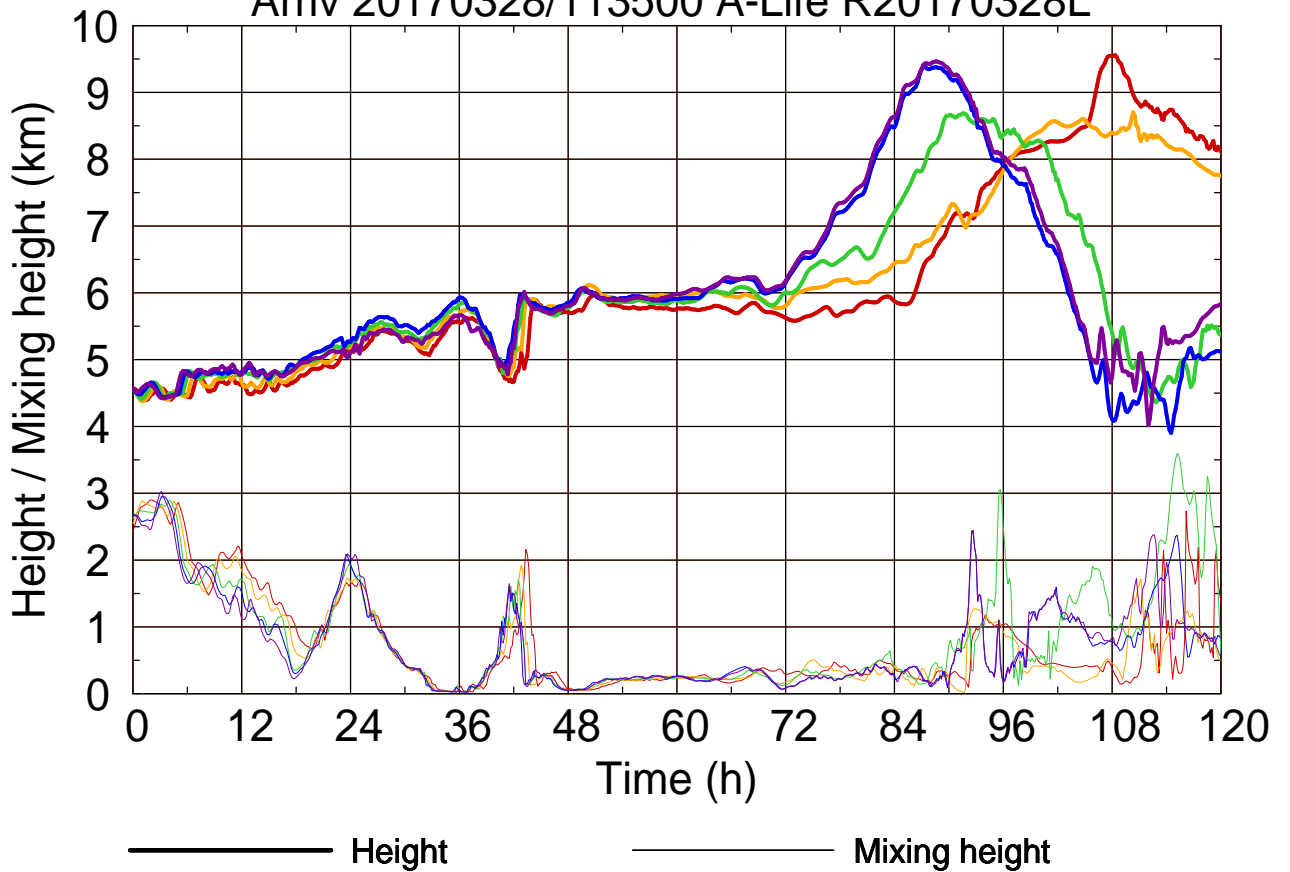

Arriv 20170328/113500 A-Life R20170328L

Arriv 20170328/113500 A-Life R20170328L

Arriv 20170328/113140 A-Life R20170328L

0 — 1 —

Arriv 20170328/113140 A-Life R20170328L

— Height — Mixing height