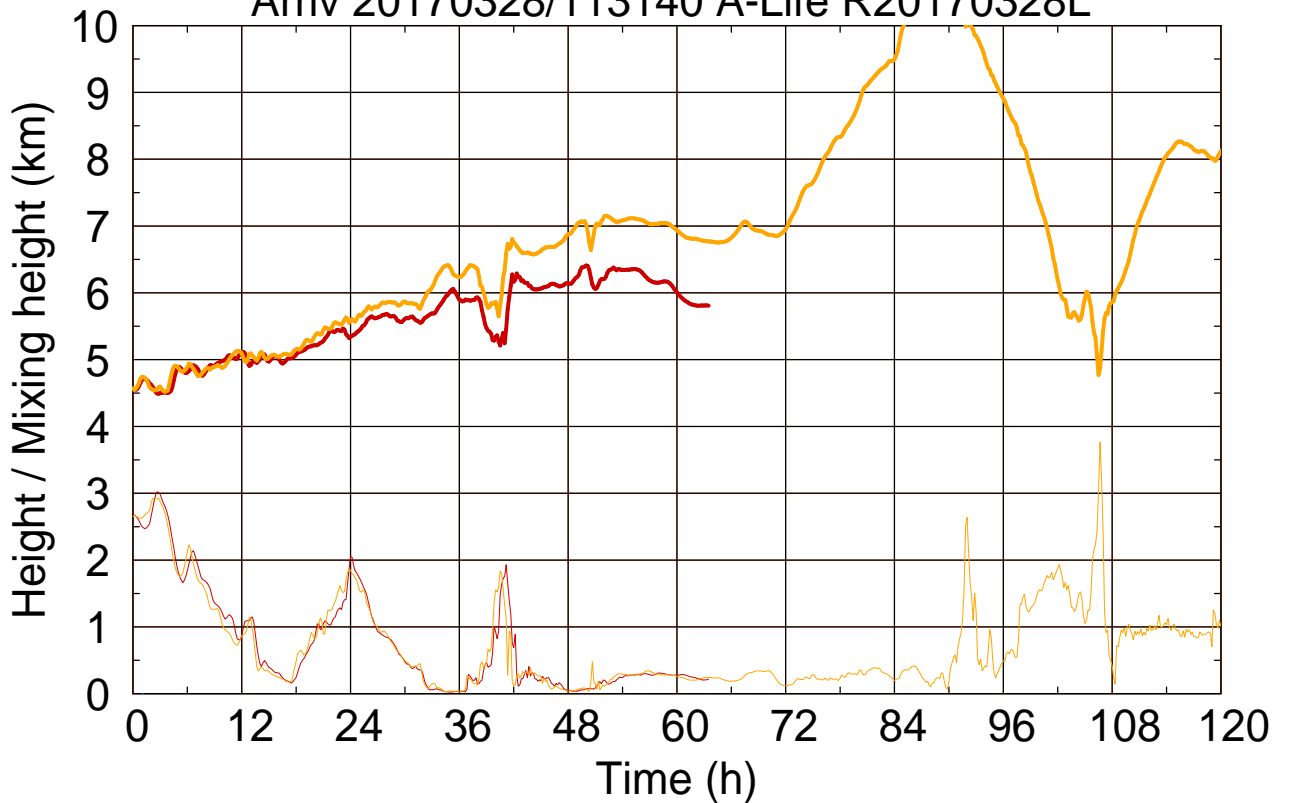

Arriv 20170328/113500 A-Life R20170328L

Arriv 20170328/113500 A-Life R20170328L

Arriv 20170328/113140 A-Life R20170328L

0 — 1 —

Arriv 20170328/113140 A-Life R20170328L

— Height — Mixing height