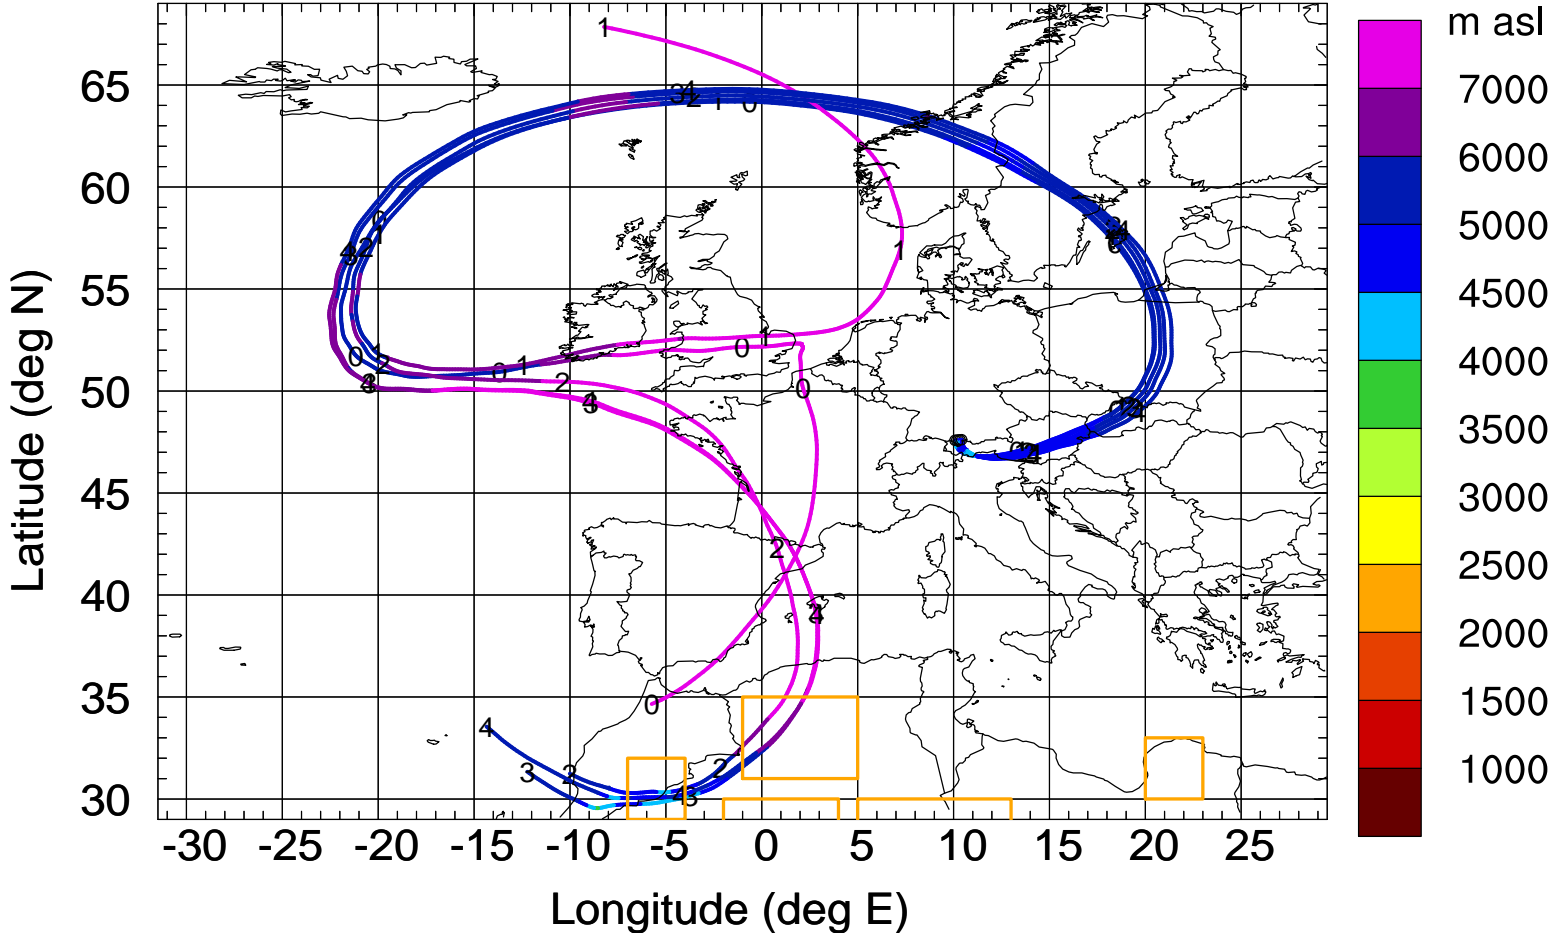

Level #11 of flight 170328a

Arriv 20170328/113500 A-Life R20170328

Level #11 of flight 170328a

Arriv 20170328/113140 A-Life R20170328