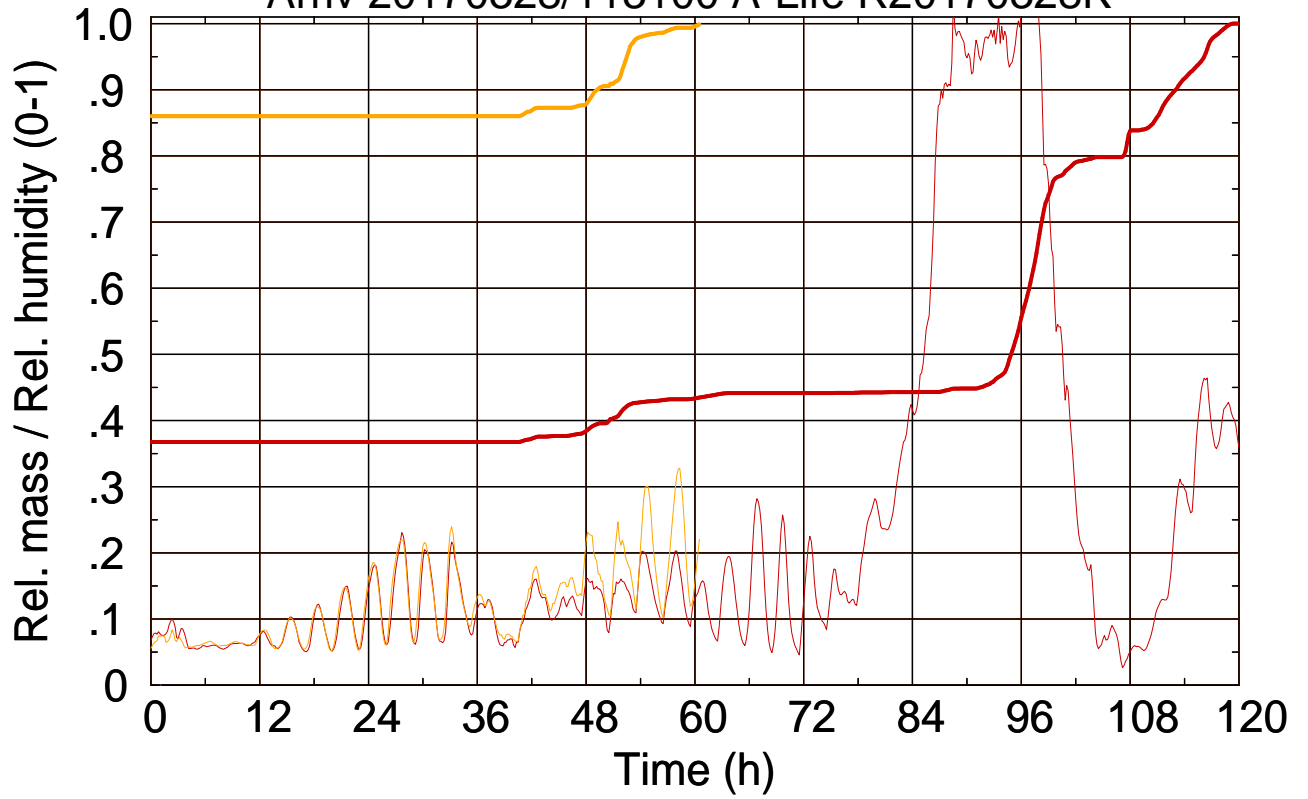

Arriv 20170328/113100 A-Life R20170328K

0 — 1

Arriv 20170328/113100 A-Life R20170328K

— Height — Mixing height