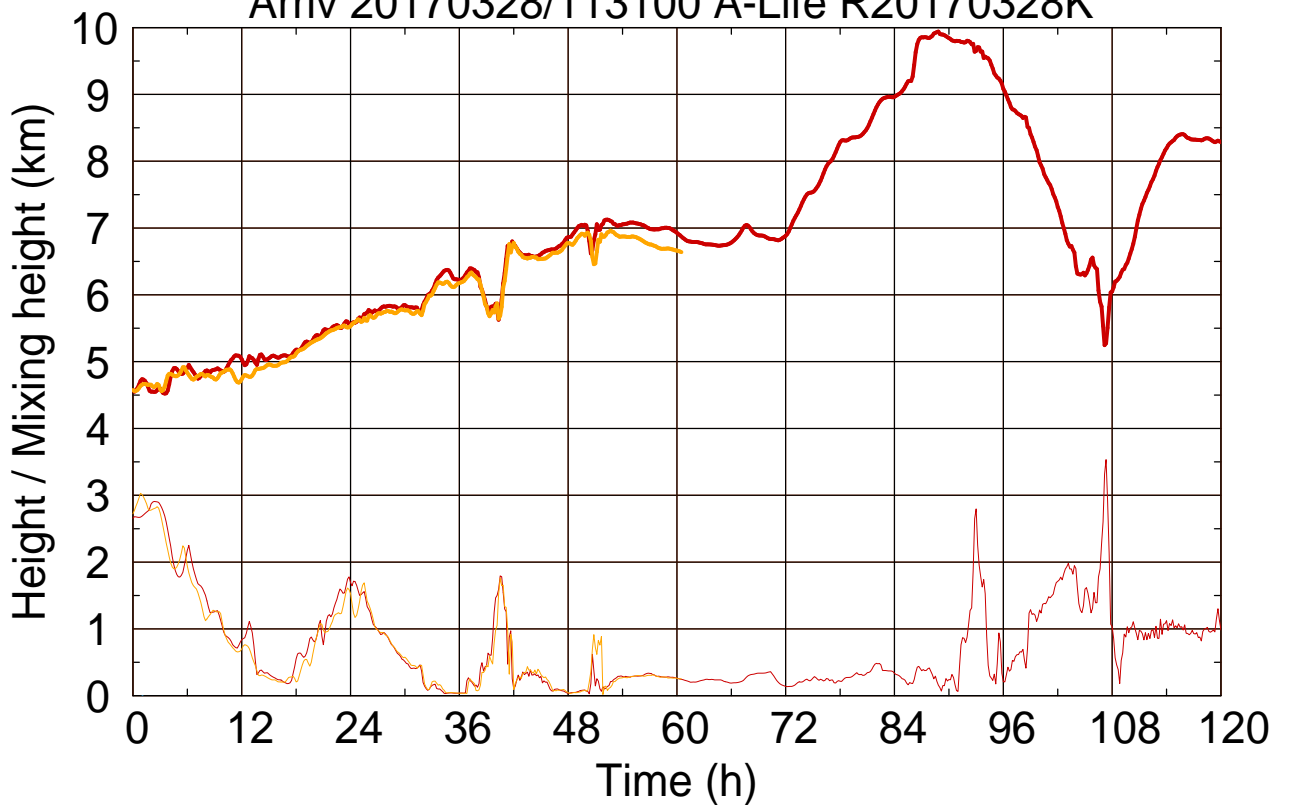

Arriv 20170328/113100 A-Life R20170328K

0 — 1

Arriv 20170328/113100 A-Life R20170328K

— Height — Mixing height