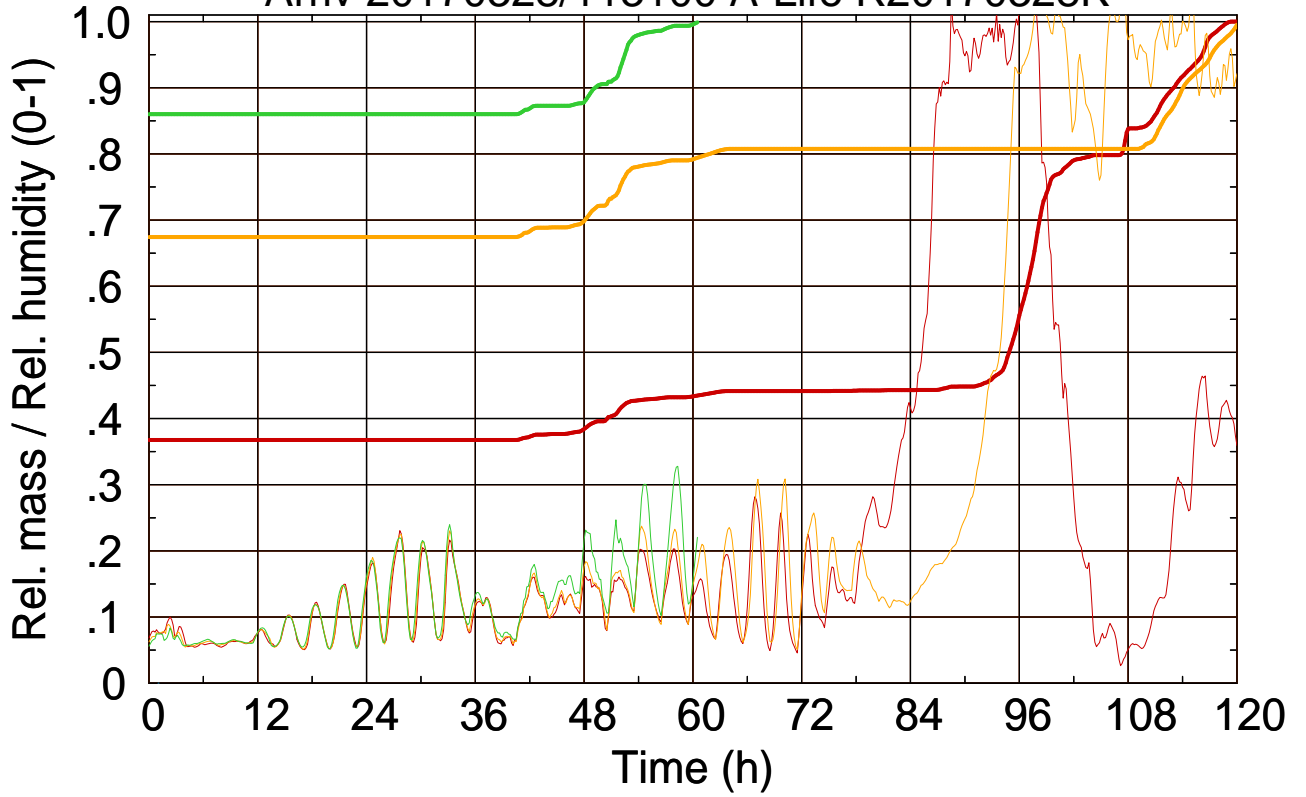

Arriv 20170328/113100 A-Life R20170328K

0 — 1 — 2 —

Arriv 20170328/113100 A-Life R20170328K

— Height — Mixing height