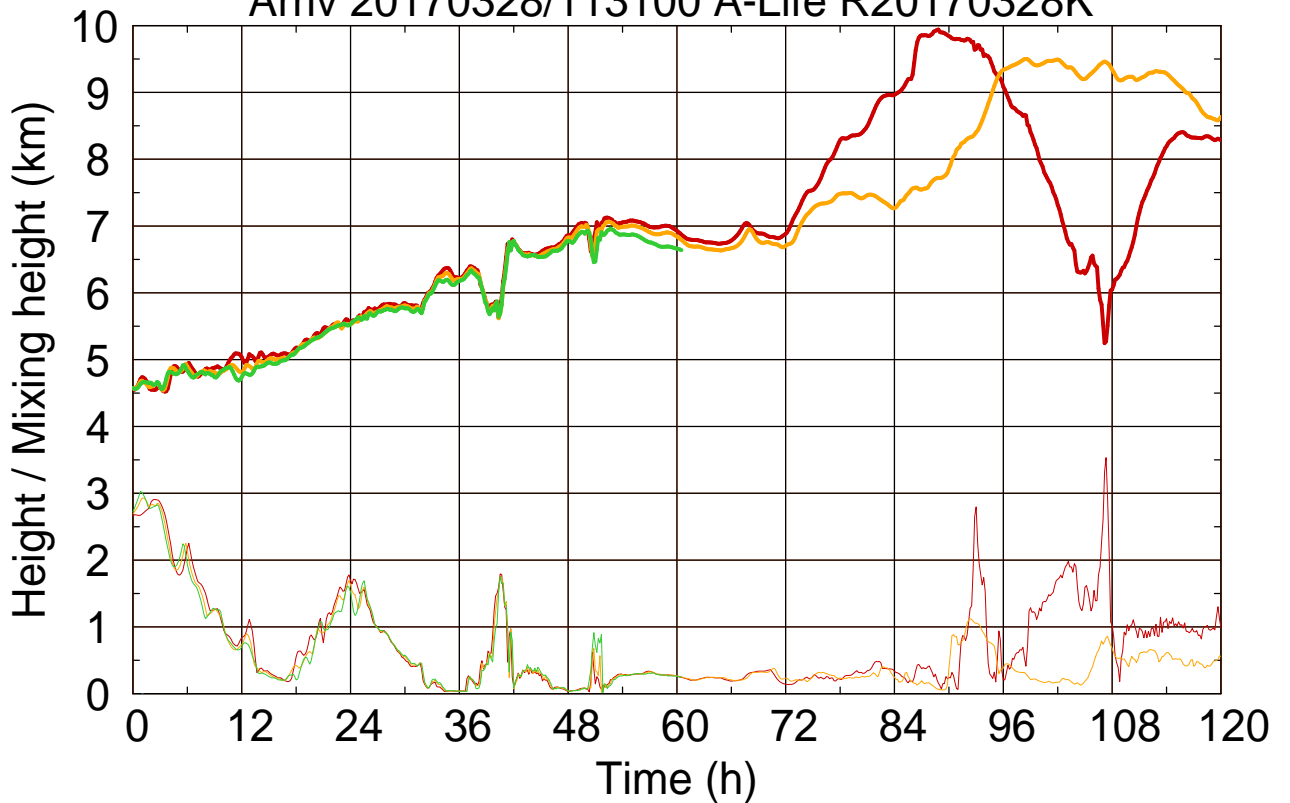

Arriv 20170328/113100 A-Life R20170328K

0 — 1 — 2 —

Arriv 20170328/113100 A-Life R20170328K

— Height — Mixing height