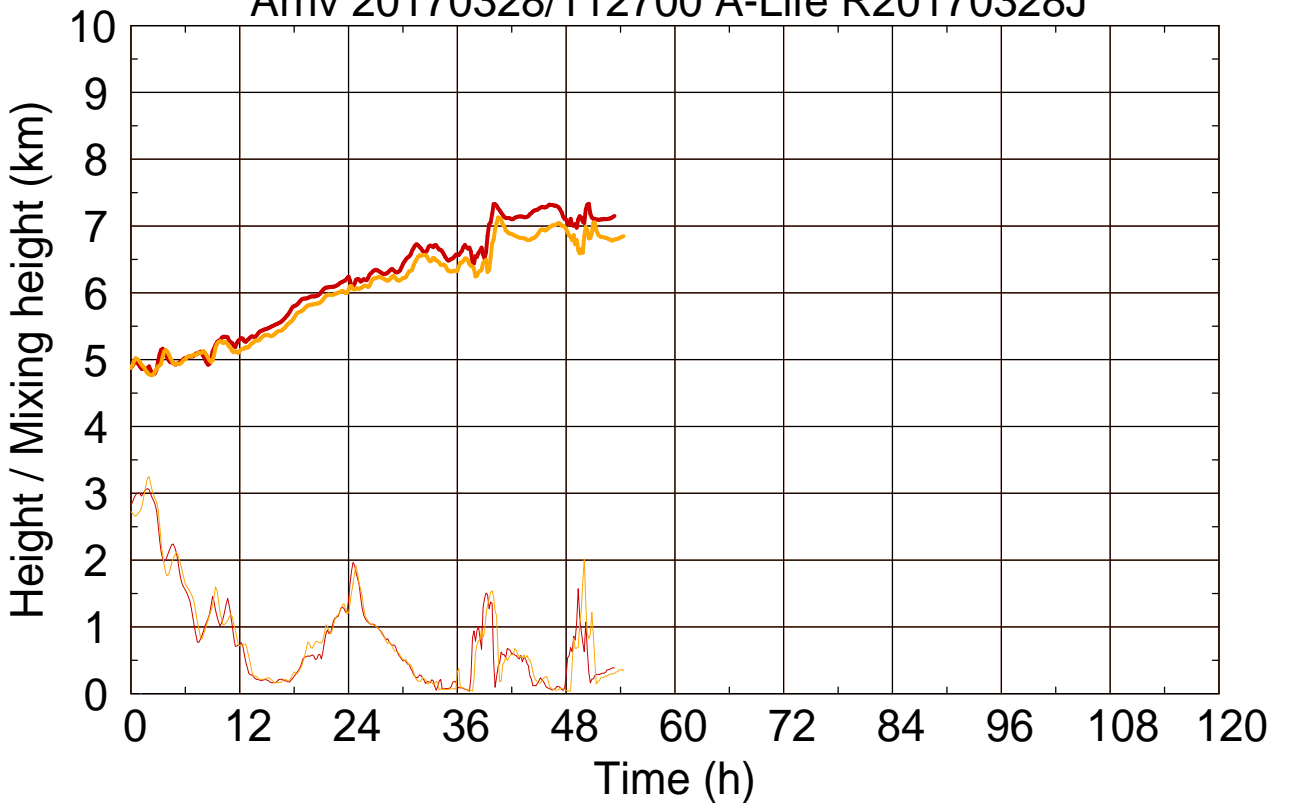

Arriv 20170328/112700 A-Life R20170328J

0 — 1

Arriv 20170328/112700 A-Life R20170328J

— Height — Mixing height