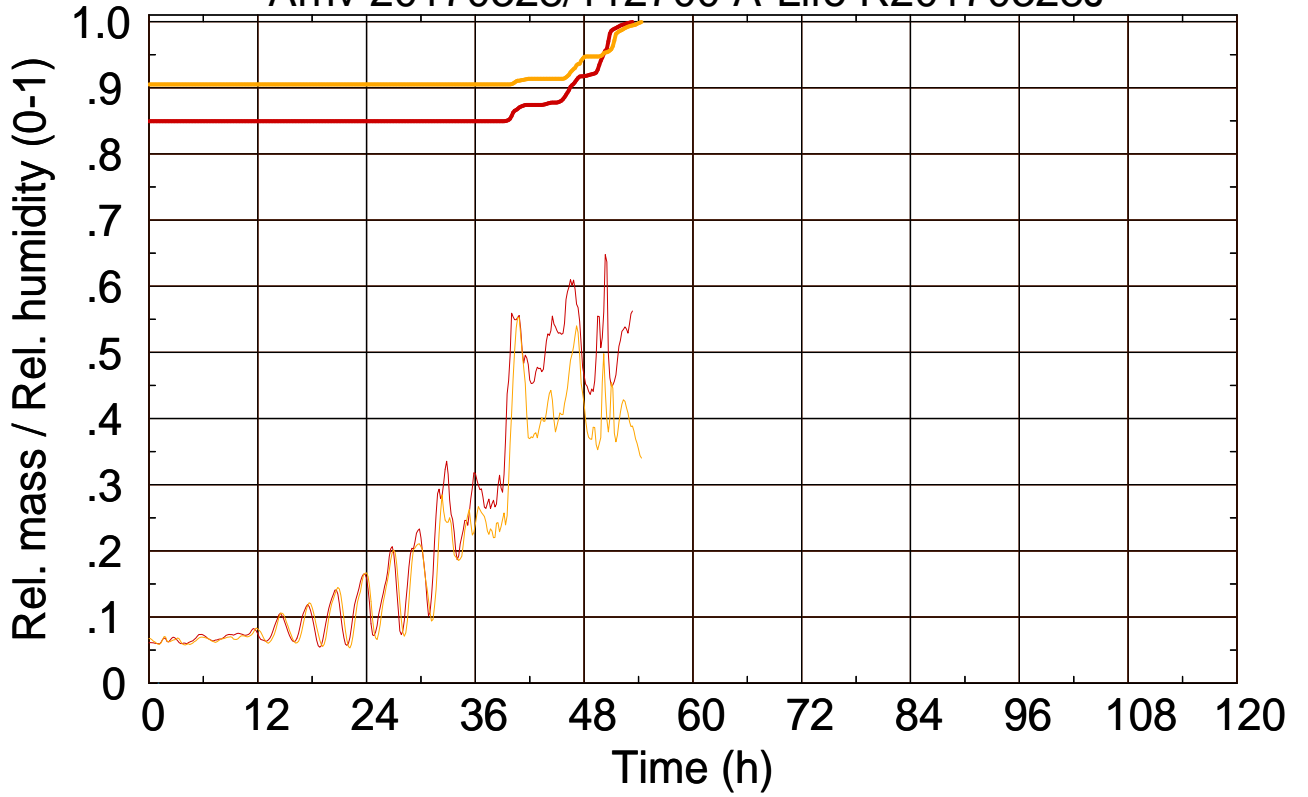

Arriv 20170328/112700 A-Life R20170328J

0 — 1

Arriv 20170328/112700 A-Life R20170328J

— Height — Mixing height